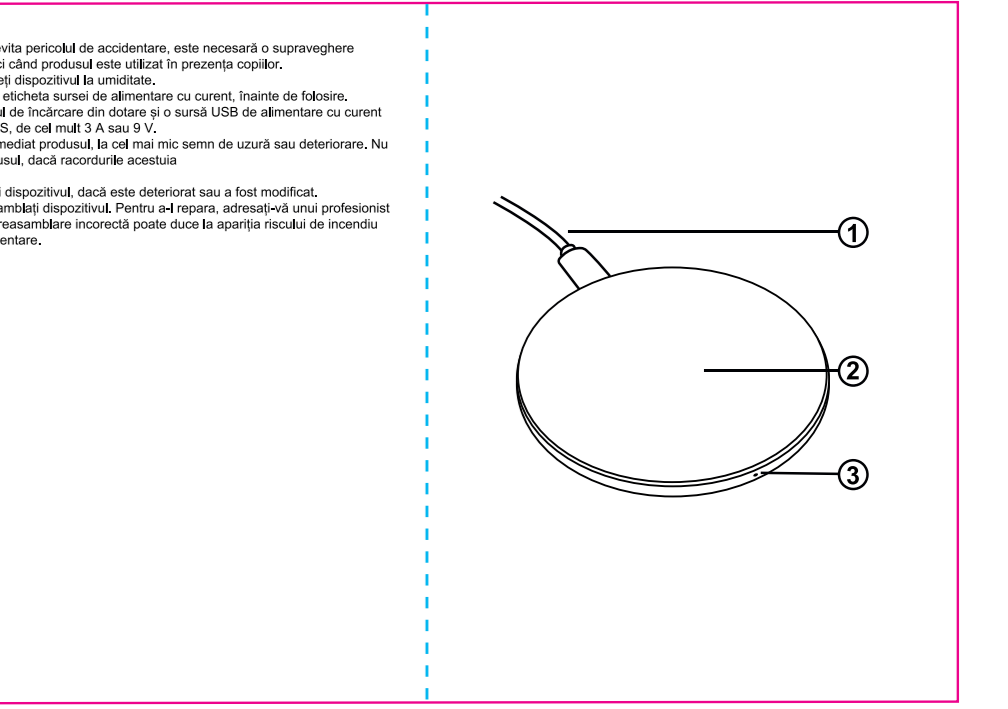

ES: Instrucciones de uso para el cargador inalámbrico. IT: Istruzioni per l'uso del caricatore wireless. PT: Instruções de uso do carregador sem fio. DE: Bedienungsanleitung für das drahtlose Ladegerät. FR: Mode d'emploi du chargeur sans fil. ES: Instrucciones de uso para el cargador inalámbrico. IT: Istruzioni per l'uso del caricatore wireless. PT: Instruções de uso do carregador sem fio. DE: Bedienungsanleitung für das drahtlose Ladegerät. FR: Mode d'emploi du chargeur sans fil.

ES: Instrucciones de uso para el cargador inalámbrico. IT: Istruzioni per l'uso del caricatore wireless. PT: Instruções de uso do carregador sem fio. DE: Bedienungsanleitung für das drahtlose Ladegerät. FR: Mode d'emploi du chargeur sans fil. ES: Instrucciones de uso para el cargador inalámbrico. IT: Istruzioni per l'uso del caricatore wireless. PT: Instruções de uso do carregador sem fio. DE: Bedienungsanleitung für das drahtlose Ladegerät. FR: Mode d'emploi du chargeur sans fil.

ES: Instrucciones de uso para el cargador inalámbrico. IT: Istruzioni per l'uso del caricatore wireless. PT: Instruções de uso do carregador sem fio. DE: Bedienungsanleitung für das drahtlose Ladegerät. FR: Mode d'emploi du chargeur sans fil. ES: Instrucciones de uso para el cargador inalámbrico. IT: Istruzioni per l'uso del caricatore wireless. PT: Instruções de uso do carregador sem fio. DE: Bedienungsanleitung für das drahtlose Ladegerät. FR: Mode d'emploi du chargeur sans fil.

ES: Instrucciones de uso para el cargador inalámbrico. IT: Istruzioni per l'uso del caricatore wireless. PT: Instruções de uso do carregador sem fio. DE: Bedienungsanleitung für das drahtlose Ladegerät. FR: Mode d'emploi du chargeur sans fil. ES: Instrucciones de uso para el cargador inalámbrico. IT: Istruzioni per l'uso del caricatore wireless. PT: Instruções de uso do carregador sem fio. DE: Bedienungsanleitung für das drahtlose Ladegerät. FR: Mode d'emploi du chargeur sans fil.

VERSION DATE:

Table with 2 columns: DATE, DESIGNER. Row: 14/12/2020, SHANE O'CONNELL THOMAS TICKNER

PLEASE ENSURE ALL FONTS ARE OUTLINED AND IMAGES EMBEDDED BEFORE RELEASING ARTWORK TO FACTORIES