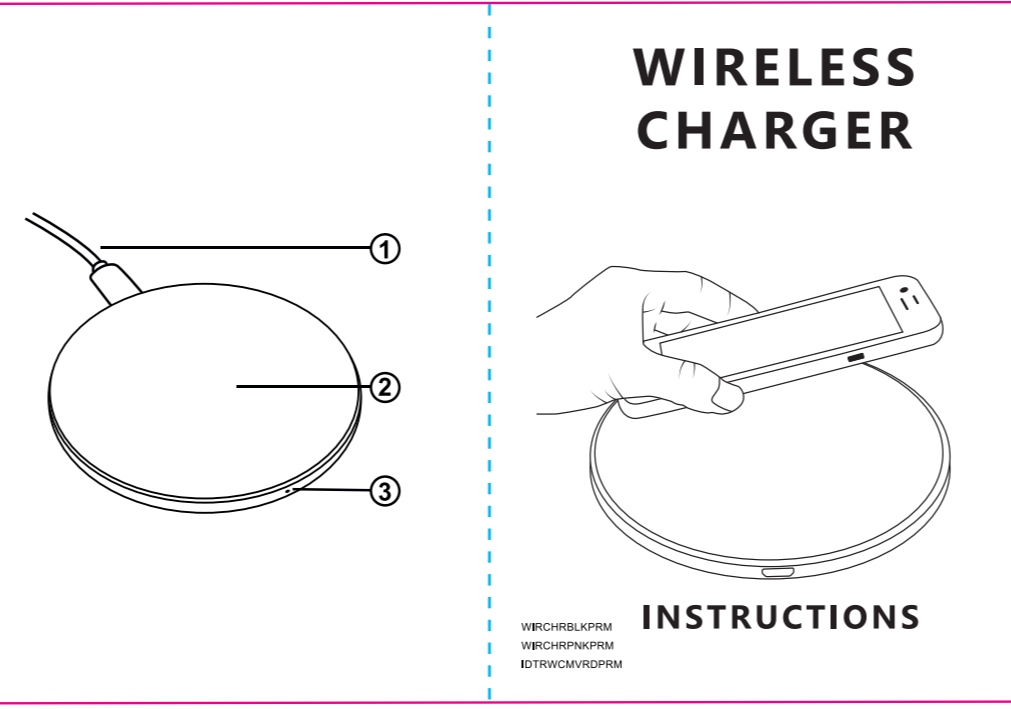

MATERIAL: 90 gsm

FINISH: Matt Laminated

CUTTER GUIDE REF: 80 x 95 (when folded)

PRODUCT CODE: XXX

BARCODE: XXX TYPE: EAN 13, 800%

CMYK, PANTONE COLOURS (PANTONE Black C), CREASE, CUTTER (SPOT UV, INK FREE), and color calibration bars.

FONTS:

Table with 2 columns: WHERE, WHAT. Rows include Product Title (ARIAL), General Text (HELVETICA), TU Details (HELVETICA), and Warnings (HELVETICA).

IMAGES:

Checklist for images: 1. Check the image resolution, 2. Check the image size, 3. Check the image format, 4. Check the image content.

NOTES:

1. The image resolution should be 300 dpi, 2. The image size should be 80x95mm, 3. The image format should be PDF, 4. The image content should be accurate and clear.

VERSION DATE:

Table with 2 columns: DATE, DESIGNER. Row: 14/12/2020, SHANE O'CONNELL THOMAS TICKNER

PLEASE ENSURE ALL FONTS ARE OUTLINED AND IMAGES EMBEDDED BEFORE RELEASING ARTWORK TO FACTORIES

manual 1

FRONT

ES: Instrucciones de uso para el cargador inalámbrico. IT: Istruzioni per l'uso del caricatore wireless. PT: Instruções de uso do carregador sem fio. DE: Bedienungsanleitung für das drahtlose Ladegerät. FR: Mode d'emploi du chargeur sans fil. ES: Instrucciones de uso para el cargador inalámbrico. IT: Istruzioni per l'uso del caricatore wireless. PT: Instruções de uso do carregador sem fio. DE: Bedienungsanleitung für das drahtlose Ladegerät. FR: Mode d'emploi du chargeur sans fil.

WIRELESS CHARGER

INSTRUCTIONS

BACK

ES: Instrucciones de uso para el cargador inalámbrico. IT: Istruzioni per l'uso del caricatore wireless. PT: Instruções de uso do carregador sem fio. DE: Bedienungsanleitung für das drahtlose Ladegerät. FR: Mode d'emploi du chargeur sans fil. ES: Instrucciones de uso para el cargador inalámbrico. IT: Istruzioni per l'uso del caricatore wireless. PT: Instruções de uso do carregador sem fio. DE: Bedienungsanleitung für das drahtlose Ladegerät. FR: Mode d'emploi du chargeur sans fil.

ES: Instrucciones de uso para el cargador inalámbrico. IT: Istruzioni per l'uso del caricatore wireless. PT: Instruções de uso do carregador sem fio. DE: Bedienungsanleitung für das drahtlose Ladegerät. FR: Mode d'emploi du chargeur sans fil. ES: Instrucciones de uso para el cargador inalámbrico. IT: Istruzioni per l'uso del caricatore wireless. PT: Instruções de uso do carregador sem fio. DE: Bedienungsanleitung für das drahtlose Ladegerät. FR: Mode d'emploi du chargeur sans fil.

manual 2

FRONT

ES: Instrucciones de uso para el cargador inalámbrico. IT: Istruzioni per l'uso del caricatore wireless. PT: Instruções de uso do carregador sem fio. DE: Bedienungsanleitung für das drahtlose Ladegerät. FR: Mode d'emploi du chargeur sans fil. ES: Instrucciones de uso para el cargador inalámbrico. IT: Istruzioni per l'uso del caricatore wireless. PT: Instruções de uso do carregador sem fio. DE: Bedienungsanleitung für das drahtlose Ladegerät. FR: Mode d'emploi du chargeur sans fil.

ES: Instrucciones de uso para el cargador inalámbrico. IT: Istruzioni per l'uso del caricatore wireless. PT: Instruções de uso do carregador sem fio. DE: Bedienungsanleitung für das drahtlose Ladegerät. FR: Mode d'emploi du chargeur sans fil. ES: Instrucciones de uso para el cargador inalámbrico. IT: Istruzioni per l'uso del caricatore wireless. PT: Instruções de uso do carregador sem fio. DE: Bedienungsanleitung für das drahtlose Ladegerät. FR: Mode d'emploi du chargeur sans fil.

ES: Instrucciones de uso para el cargador inalámbrico. IT: Istruzioni per l'uso del caricatore wireless. PT: Instruções de uso do carregador sem fio. DE: Bedienungsanleitung für das drahtlose Ladegerät. FR: Mode d'emploi du chargeur sans fil. ES: Instrucciones de uso para el cargador inalámbrico. IT: Istruzioni per l'uso del caricatore wireless. PT: Instruções de uso do carregador sem fio. DE: Bedienungsanleitung für das drahtlose Ladegerät. FR: Mode d'emploi du chargeur sans fil.