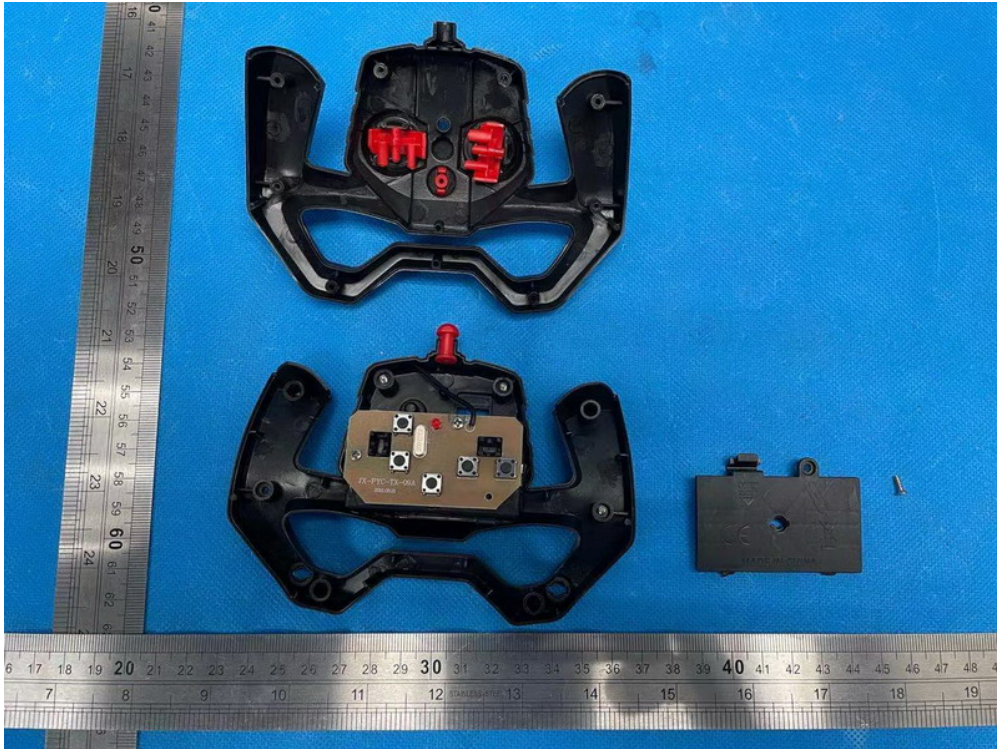

Internal Photo

FCC ID: 2AXUXNASATRUCK

Inner View of the EUT

Inner Circuit Top View

Inner Circuit Bottom View

Battery View of the EUT