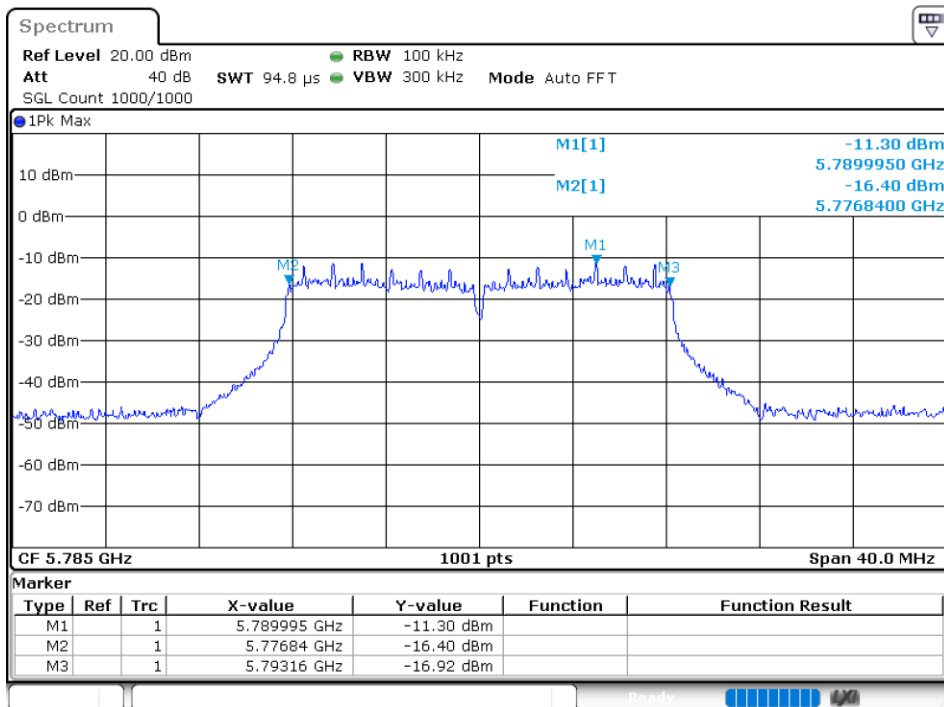

EBW NVNT 802.11a 5785MHz Ant 1