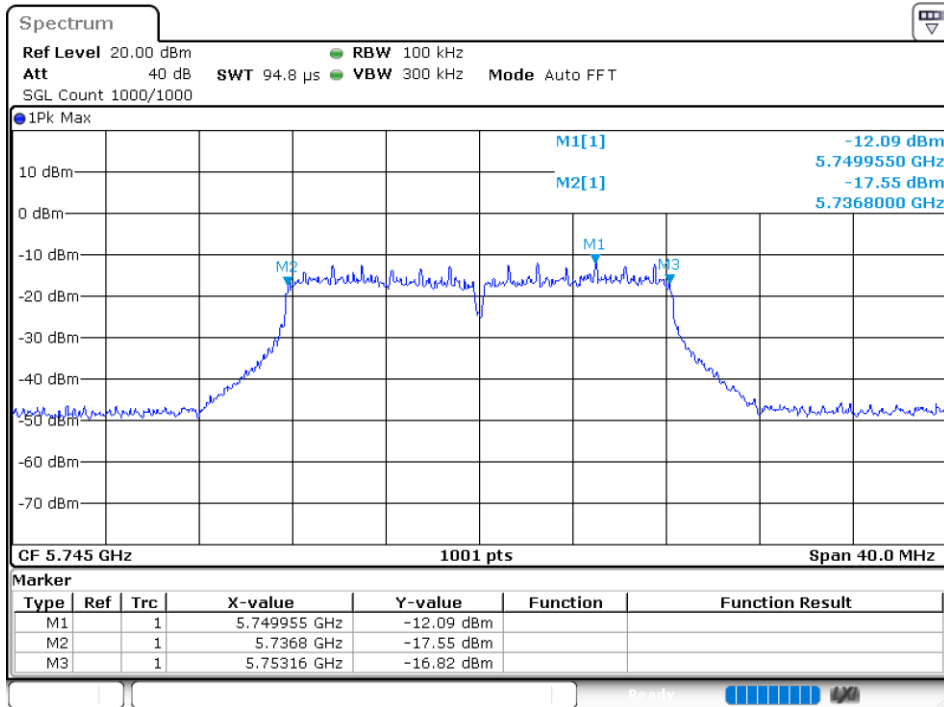

EBW NVNT 802.11a 5745MHz Ant 1