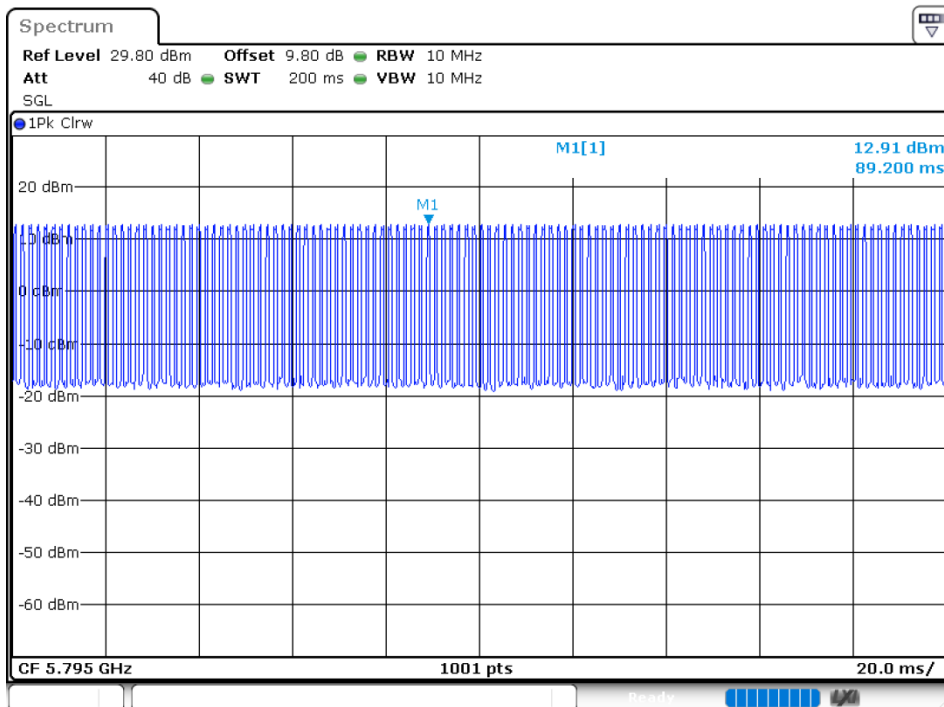

Duty Cycle NVNT 802.11n(HT40) 5795MHz Ant 2