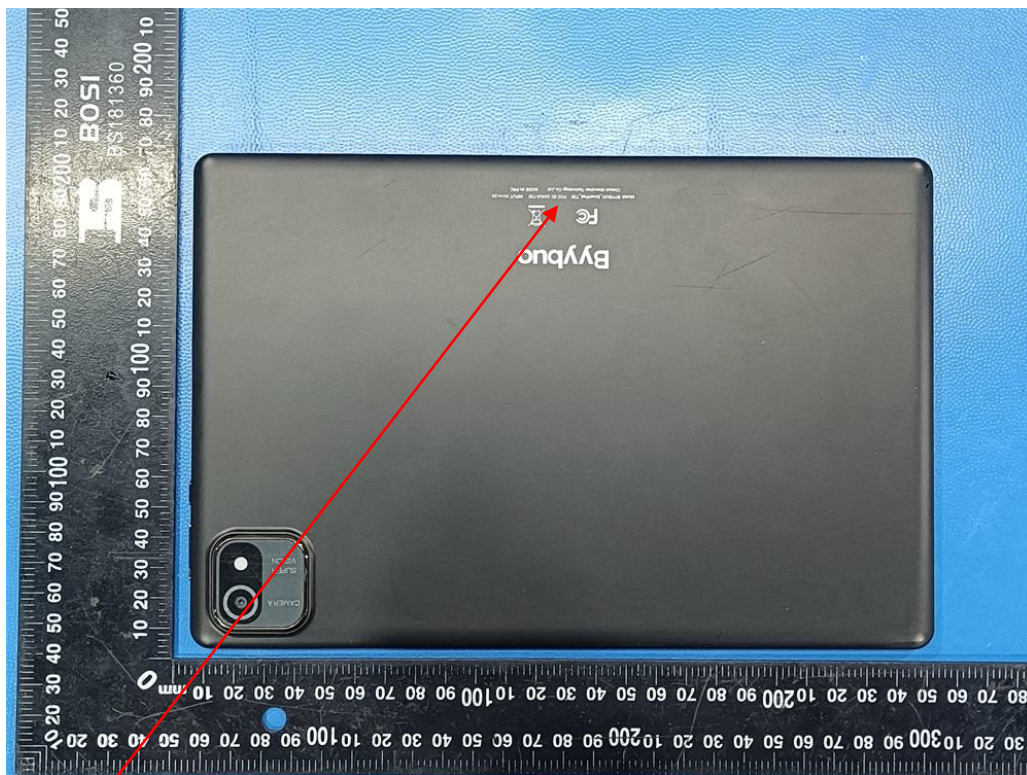

LABEL AND LOCATION

(Size: L5.0cm x 3.0cm)

Label Location