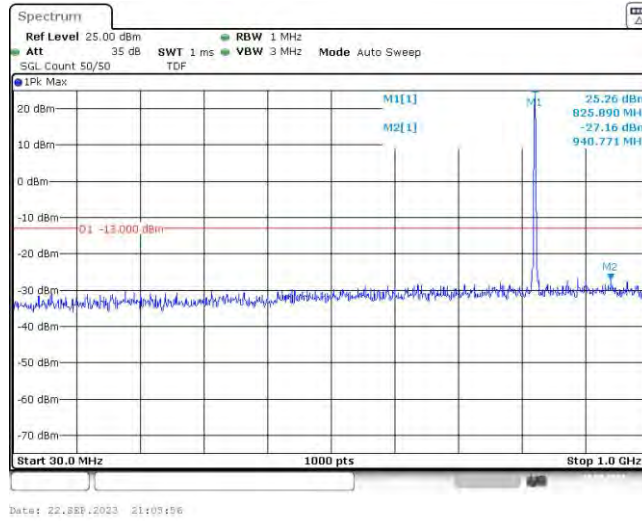

Test Graphs

Band5-1.4MHz-QPSK-20407-6RB#0-Range1:30~1000MHz