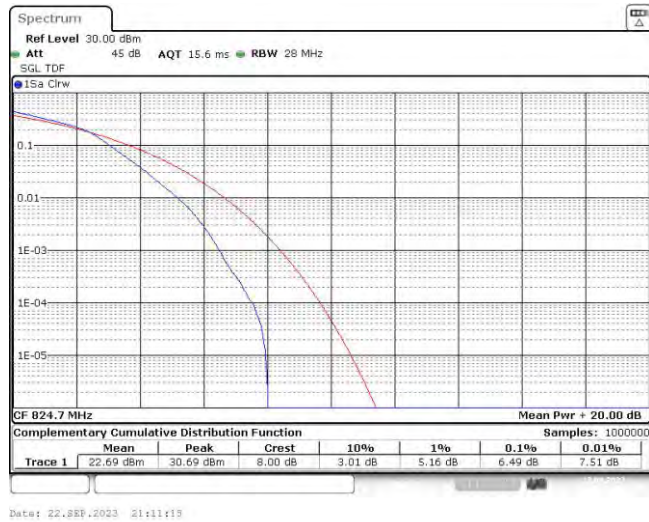

Test Graphs

Band5-1.4MHz-QPSK-20407-6RB#0

Band5-1.4MHz-QPSK-20525-6RB#0

Band5-1.4MHz-QPSK-20643-6RB#0

Band5-1.4MHz-16QAM-20407-6RB#0

Band5-1.4MHz-16QAM-20525-6RB#0

Band5-1.4MHz-16QAM-20643-6RB#0

Band5-3MHz-QPSK-20415-15RB#0