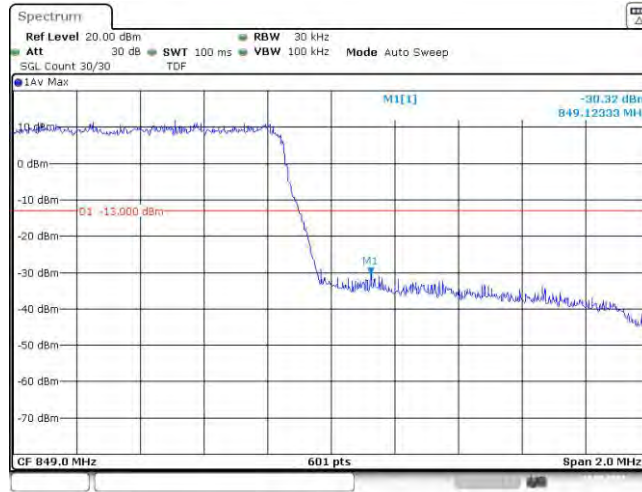

Test Graphs

Band5-1.4MHz-QPSK-20407-6RB#0

Date: 22.SEP.2023 21:05:07

Band5-1.4MHz-QPSK-20643-6RB#0

Date: 22.SEP.2023 21:05:29

Band5-1.4MHz-16QAM-20407-6RB#0

Date: 22.SEP.2023 21:05:19

Band5-1.4MHz-16QAM-20643-6RB#0