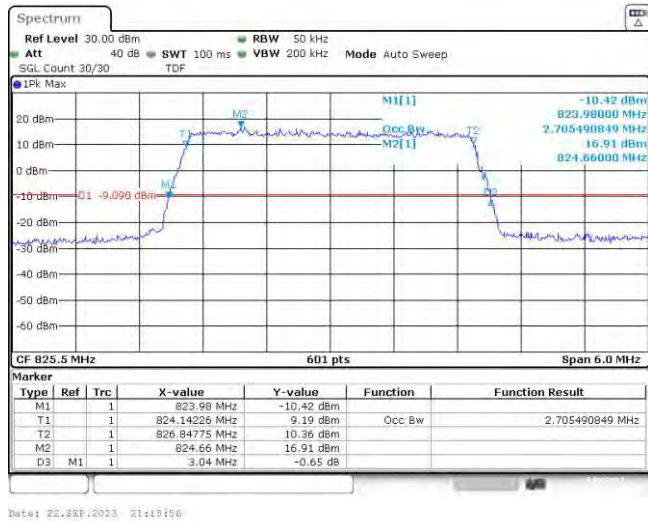

Band5-3MHz-16QAM-20415-15RB#0