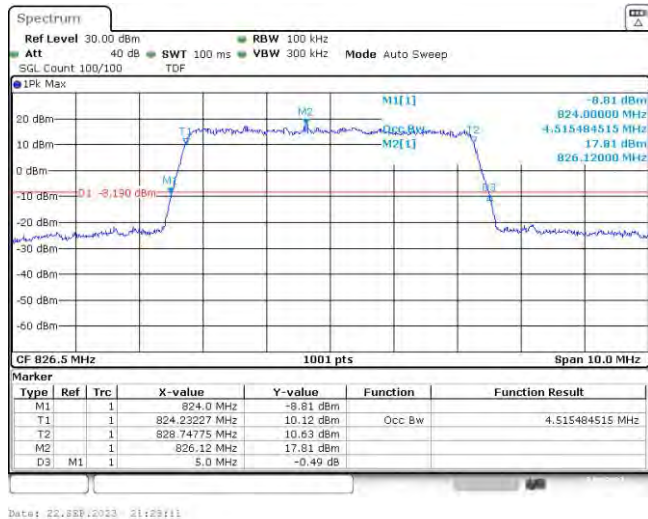

Band5-5MHz-16QAM-20425-25RB#0