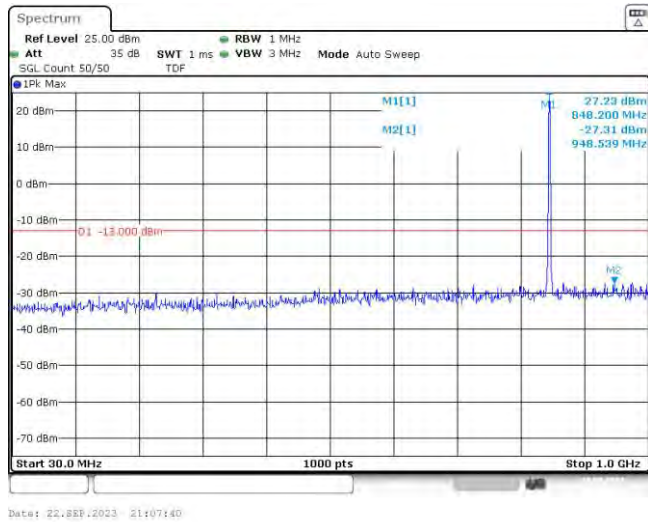

Band5-1.4MHz-16QAM-20643-6RB#0-Range1:30~1000MHz