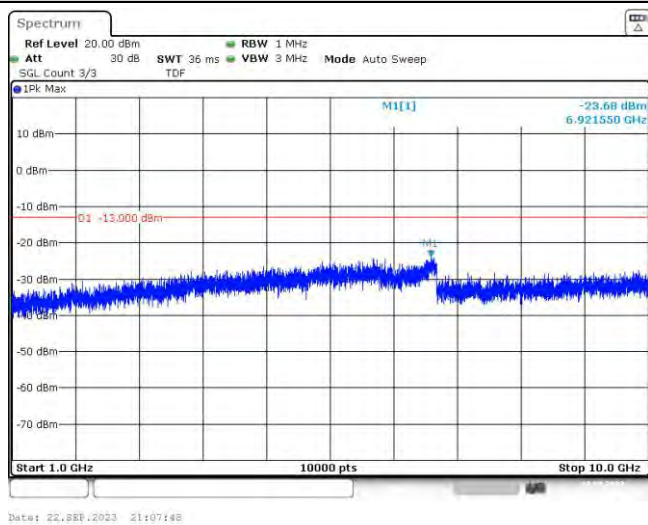

Band5-1.4MHz-16QAM-20643-6RB#0-Range2:1000~10000MHz