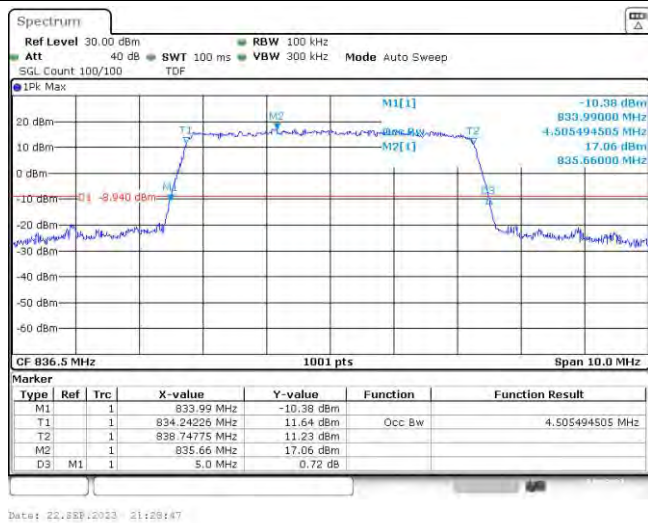

Band5-5MHz-16QAM-20525-25RB#0

Band5-5MHz-16QAM-20625-25RB#0