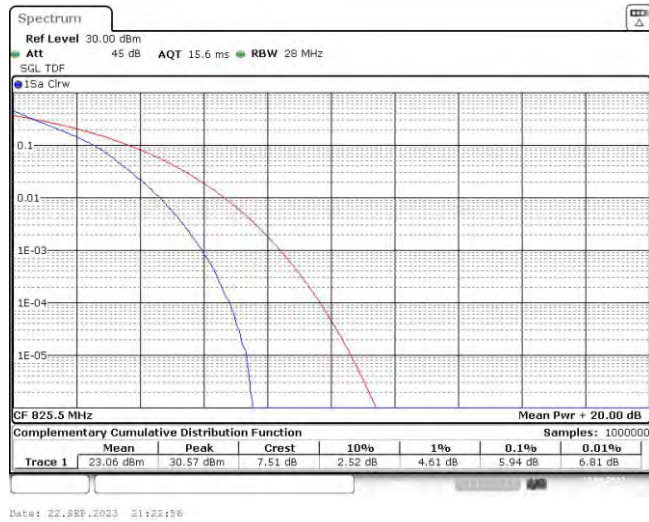

Test Graphs

Band5-1.4MHz-QPSK-20407-6RB#0

Band5-1.4MHz-QPSK-20525-6RB#0

Band5-1.4MHz-QPSK-20643-6RB#0

Band5-1.4MHz-16QAM-20407-6RB#0

Band5-1.4MHz-16QAM-20525-6RB#0

Band5-1.4MHz-16QAM-20643-6RB#0

Band5-3MHz-QPSK-20415-15RB#0