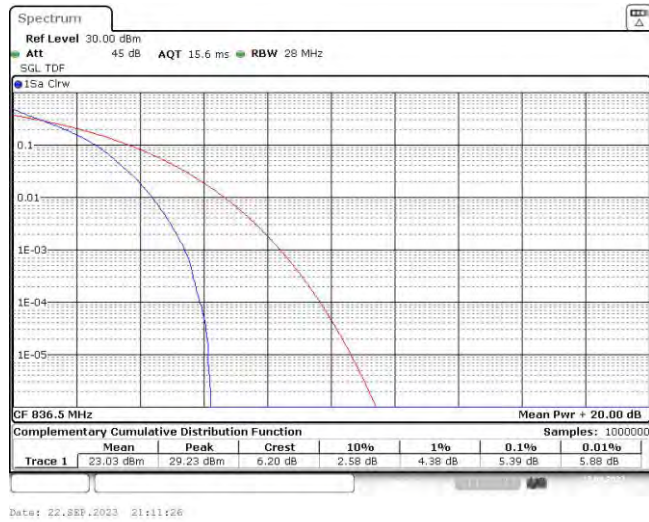

Band5-1.4MHz-QPSK-20525-6RB#0