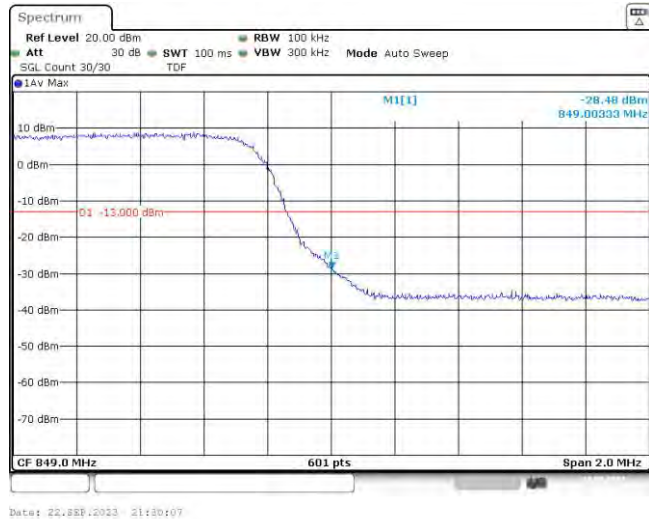

Band5-5MHz-QPSK-20625-25RB#0