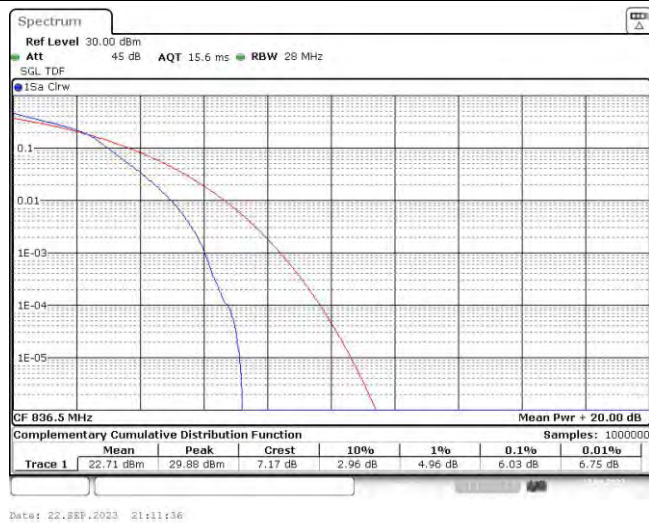

Test Graphs

Band5-1.4MHz-QPSK-20407-6RB#0

Band5-1.4MHz-QPSK-20525-6RB#0

Band5-1.4MHz-QPSK-20643-6RB#0

Band5-1.4MHz-16QAM-20407-6RB#0

Band5-1.4MHz-16QAM-20525-6RB#0

Band5-1.4MHz-16QAM-20643-6RB#0

Band5-3MHz-QPSK-20415-15RB#0