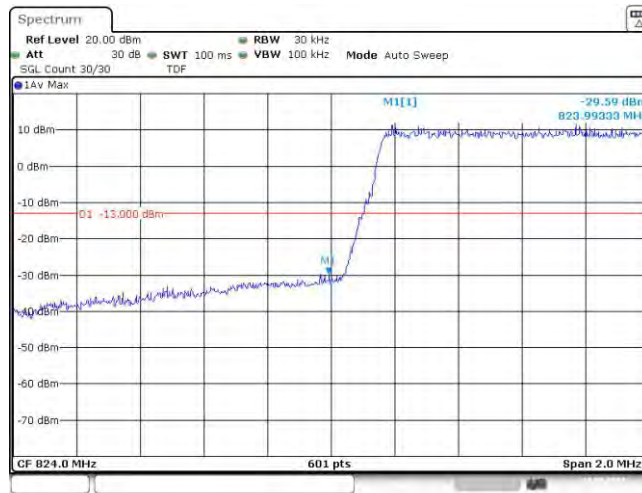

Test Graphs

Band5-1.4MHz-QPSK-20407-6RB#0

Date: 22.SEP.2023 21:05:07

Band5-1.4MHz-QPSK-20643-6RB#0

Date: 22.SEP.2023 21:05:29

Band5-1.4MHz-16QAM-20407-6RB#0

Date: 22.SEP.2023 21:05:19

Band5-1.4MHz-16QAM-20643-6RB#0