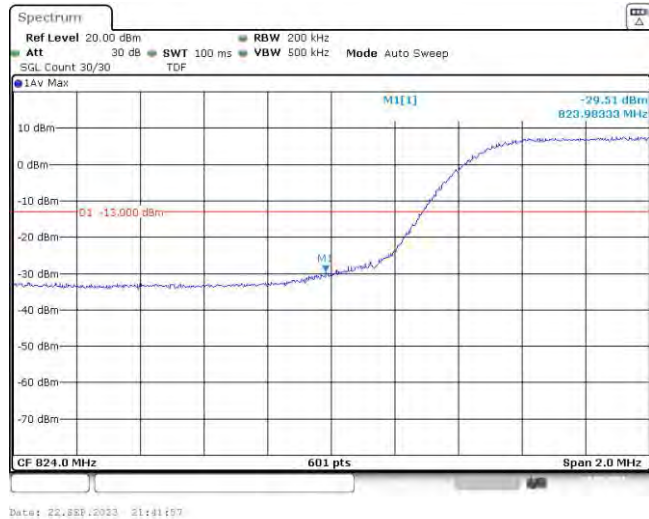

Band5-10MHz-QPSK-20450-50RB#0