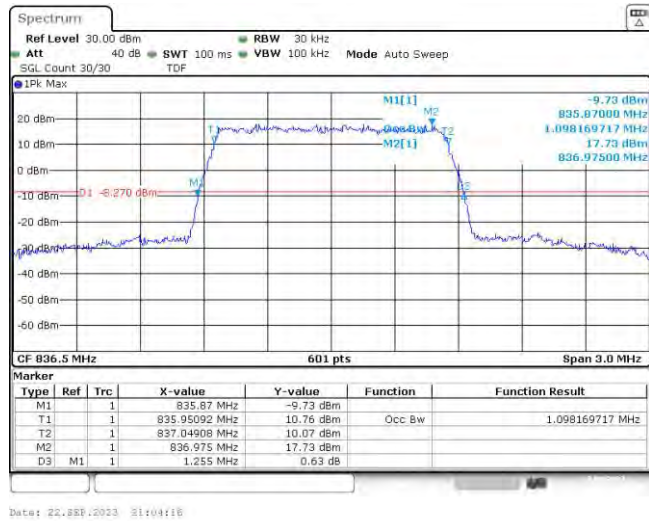

Band5-1.4MHz-QPSK-20525-6RB#0