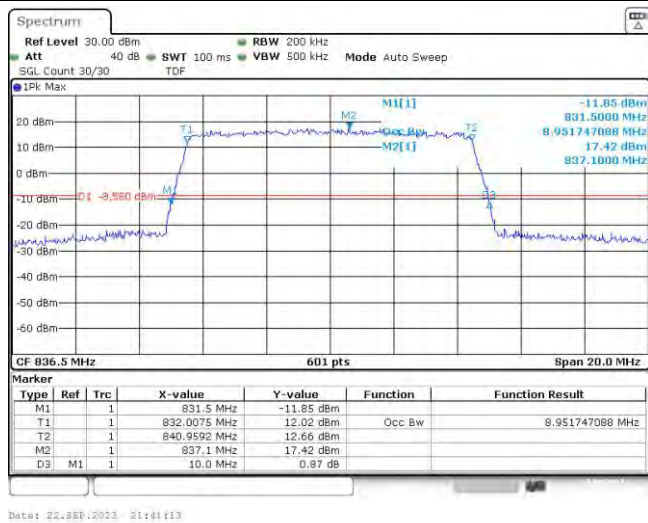

Band5-10MHz-16QAM-20525-50RB#0

Band5-10MHz-16QAM-20600-50RB#0