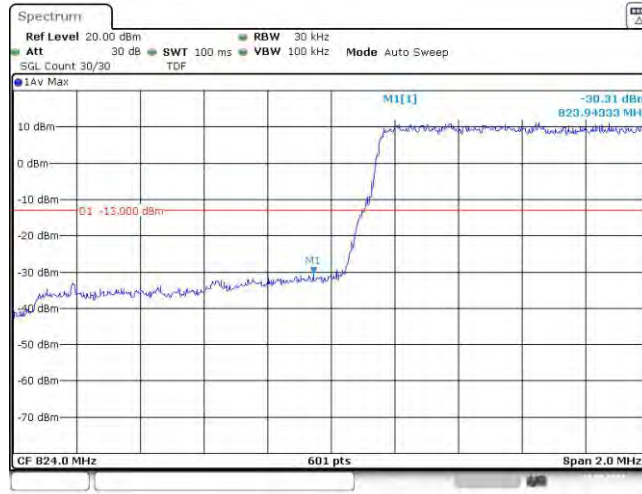

Test Graphs

Band5-1.4MHz-QPSK-20407-6RB#0

Date: 22.SEP.2023 21:05:07