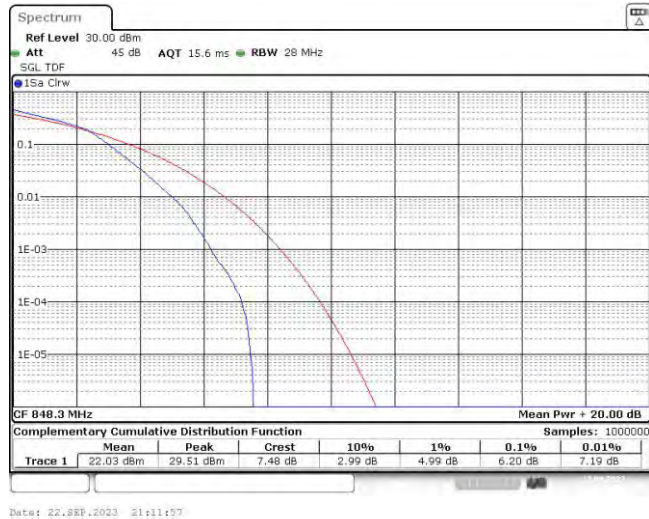

Test Graphs

Band5-1.4MHz-QPSK-20407-6RB#0

Band5-1.4MHz-QPSK-20525-6RB#0

Band5-1.4MHz-QPSK-20643-6RB#0

Band5-1.4MHz-16QAM-20407-6RB#0

Band5-1.4MHz-16QAM-20525-6RB#0

Band5-1.4MHz-16QAM-20643-6RB#0

Band5-3MHz-QPSK-20415-15RB#0