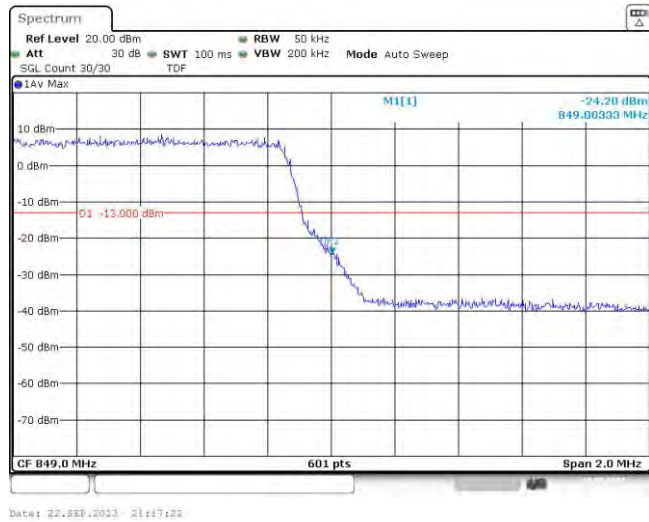

Band5-3MHz-16QAM-20635-15RB#0