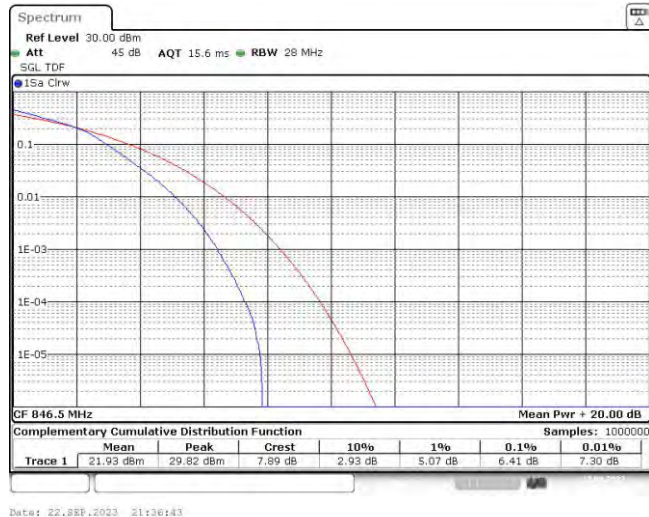

Band5-5MHz-16QAM-20625-25RB#0