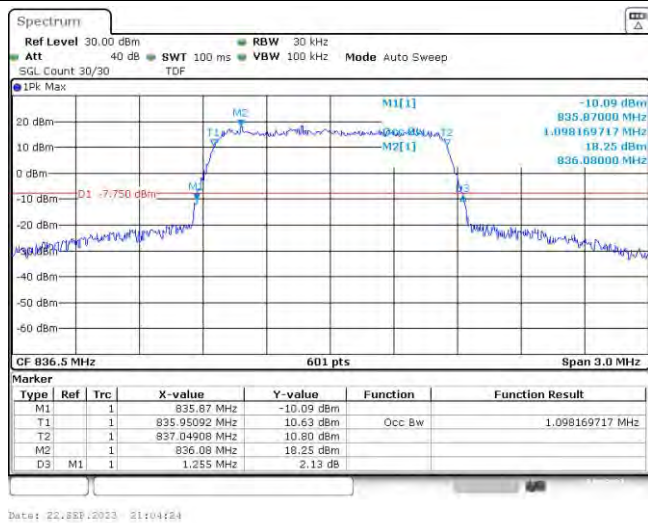

Test Graphs

Band5-1.4MHz-QPSK-20407-6RB#0

Band5-1.4MHz-QPSK-20525-6RB#0

Band5-1.4MHz-QPSK-20643-6RB#0

Band5-1.4MHz-16QAM-20407-6RB#0

Band5-1.4MHz-16QAM-20525-6RB#0

Band5-1.4MHz-16QAM-20643-6RB#0

Band5-3MHz-QPSK-20415-15RB#0