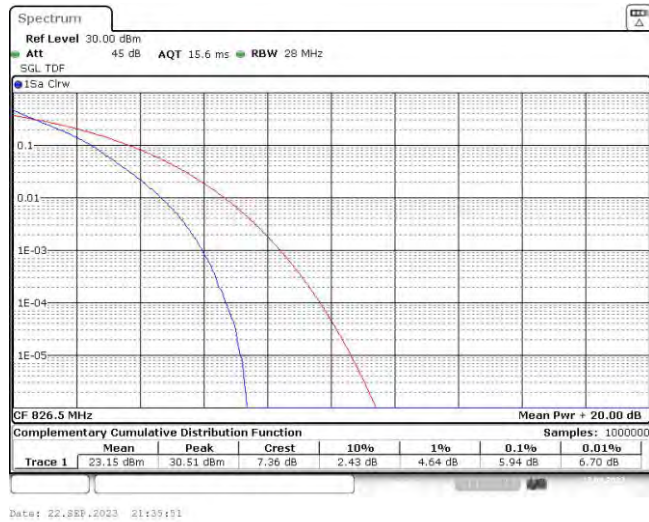

Band5-5MHz-QPSK-20425-25RB#0