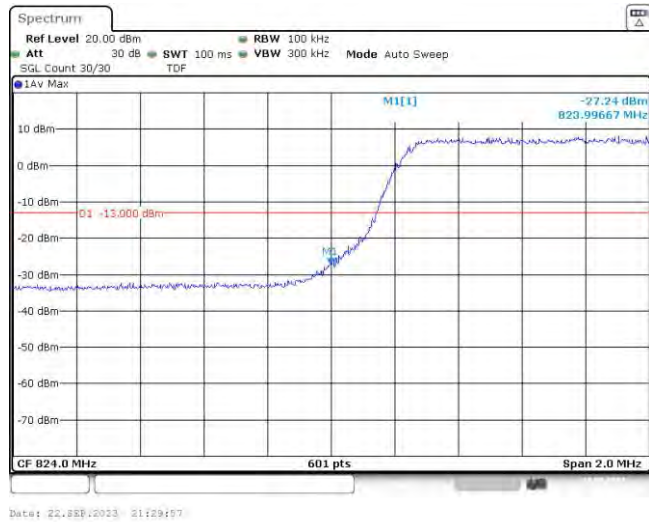

Band5-5MHz-16QAM-20425-25RB#0