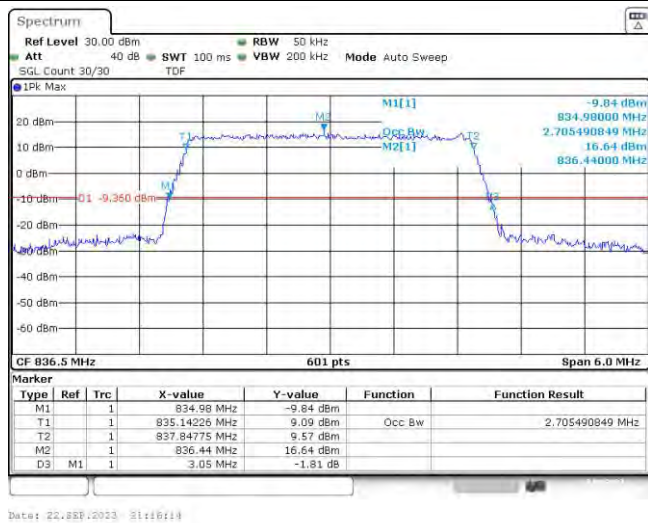

Band5-3MHz-16QAM-20525-15RB#0

Band5-3MHz-16QAM-20635-15RB#0