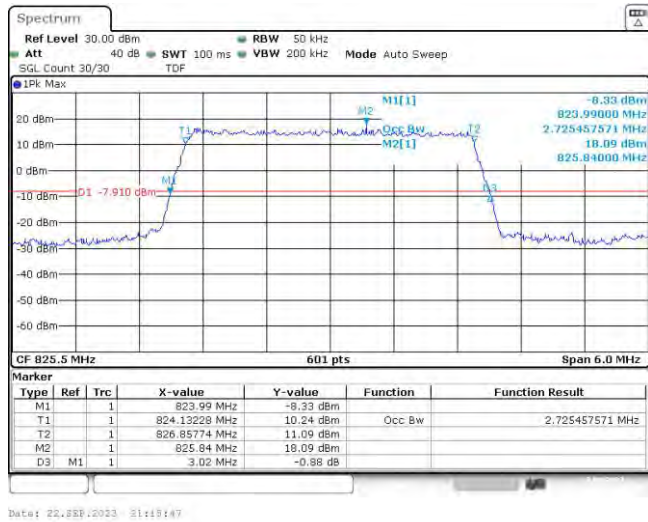

Test Graphs

Band5-1.4MHz-QPSK-20407-6RB#0

Band5-1.4MHz-QPSK-20525-6RB#0

Band5-1.4MHz-QPSK-20643-6RB#0

Band5-1.4MHz-16QAM-20407-6RB#0

Band5-1.4MHz-16QAM-20525-6RB#0

Band5-1.4MHz-16QAM-20643-6RB#0

Band5-3MHz-QPSK-20415-15RB#0