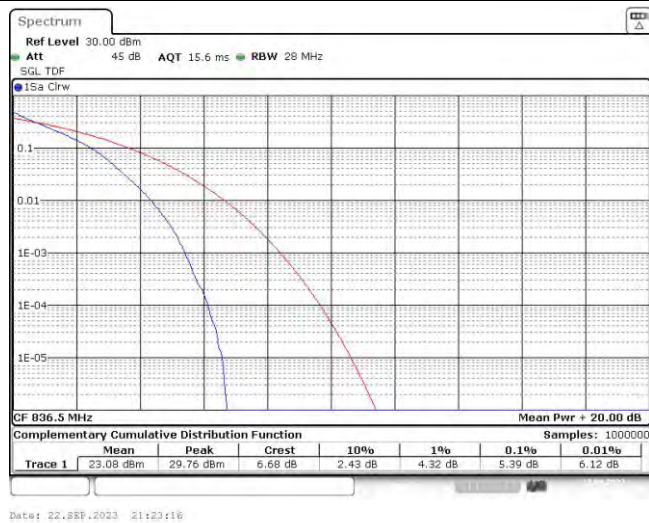

Band5-3MHz-QPSK-20525-15RB#0

Band5-3MHz-QPSK-20635-15RB#0