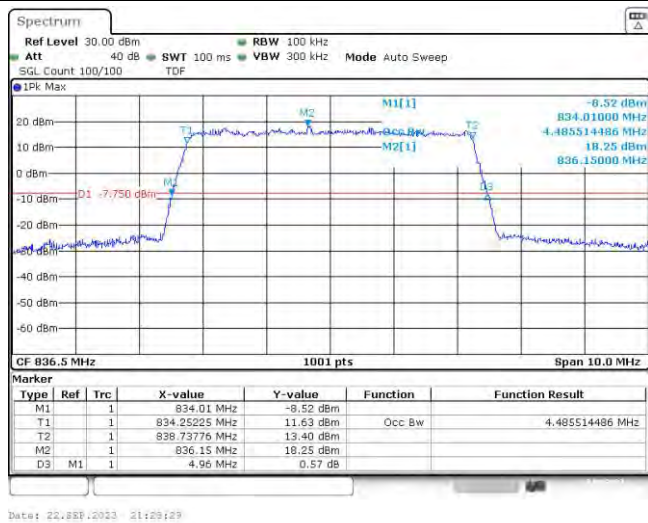

Band5-5MHz-QPSK-20525-25RB#0

Band5-5MHz-QPSK-20625-25RB#0