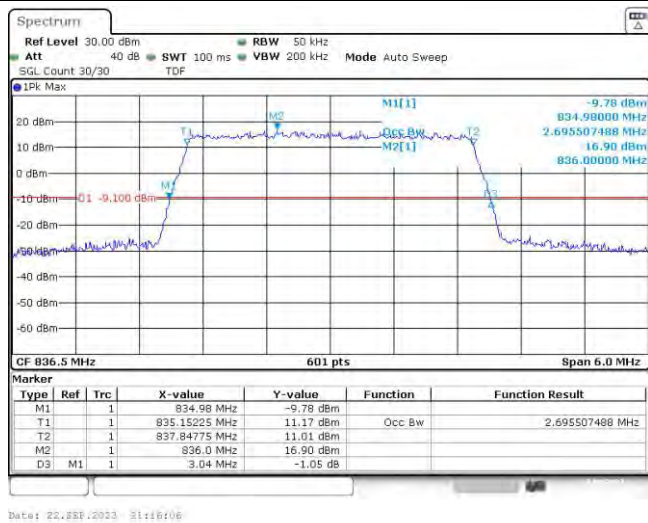

Band5-3MHz-QPSK-20525-15RB#0

Band5-3MHz-QPSK-20635-15RB#0