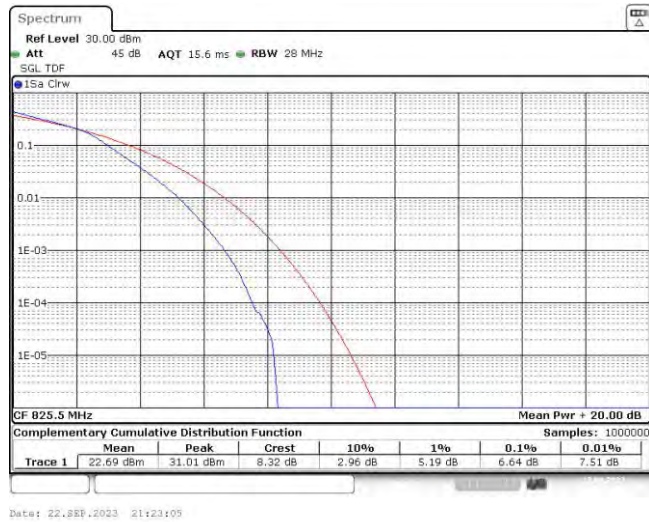

Band5-3MHz-16QAM-20415-15RB#0