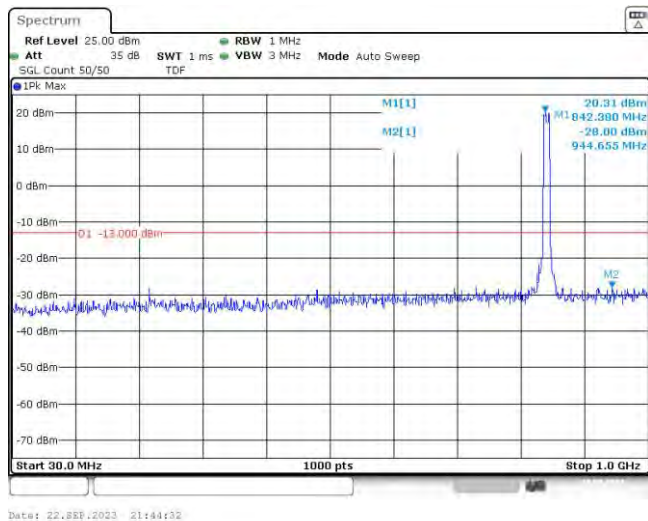

Band5-10MHz-16QAM-20600-50RB#0-Range1:30~1000MHz