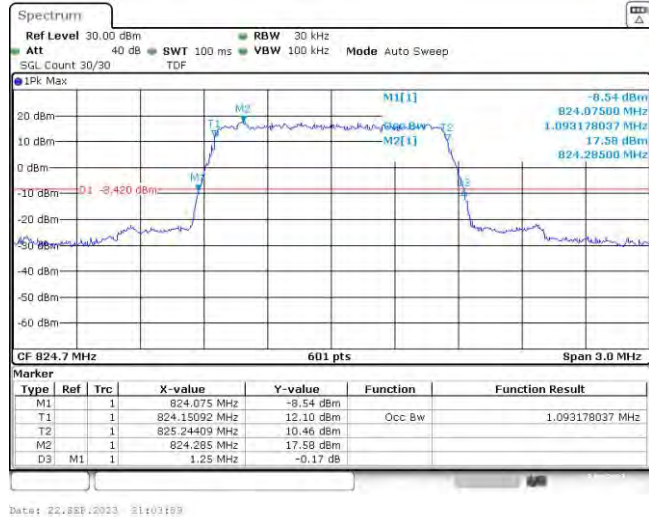

Test Graphs

Band5-1.4MHz-QPSK-20407-6RB#0