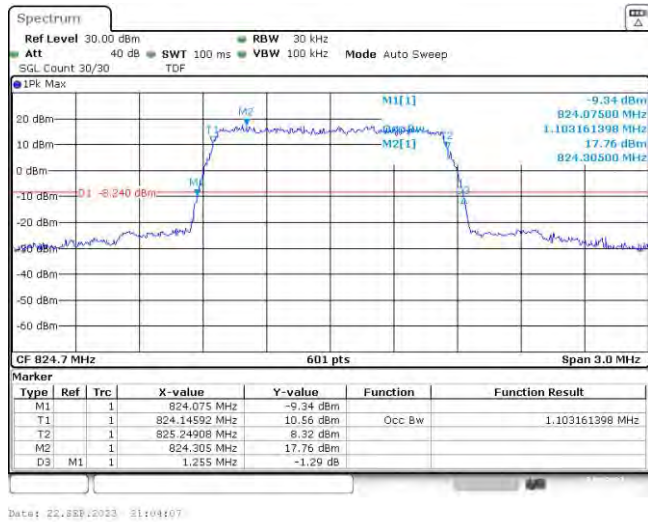

Test Graphs

Band5-1.4MHz-QPSK-20407-6RB#0

Band5-1.4MHz-QPSK-20525-6RB#0

Band5-1.4MHz-QPSK-20643-6RB#0

Band5-1.4MHz-16QAM-20407-6RB#0

Band5-1.4MHz-16QAM-20525-6RB#0

Band5-1.4MHz-16QAM-20643-6RB#0

Band5-3MHz-QPSK-20415-15RB#0