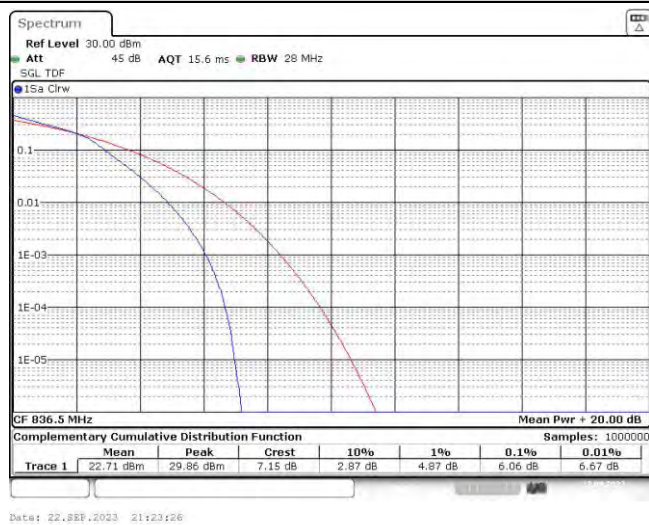

Band5-3MHz-16QAM-20525-15RB#0

Band5-3MHz-16QAM-20635-15RB#0