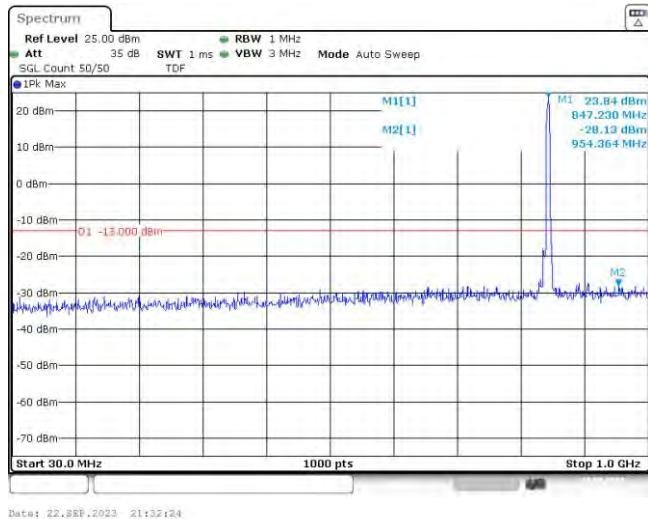

Band5-5MHz-16QAM-20625-25RB#0-Range1:30~1000MHz