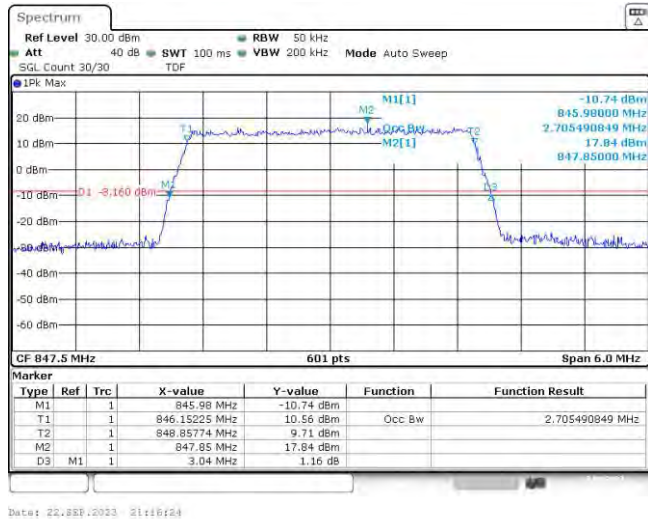

Band5-3MHz-16QAM-20415-15RB#0

Band5-3MHz-16QAM-20525-15RB#0

Band5-3MHz-16QAM-20635-15RB#0