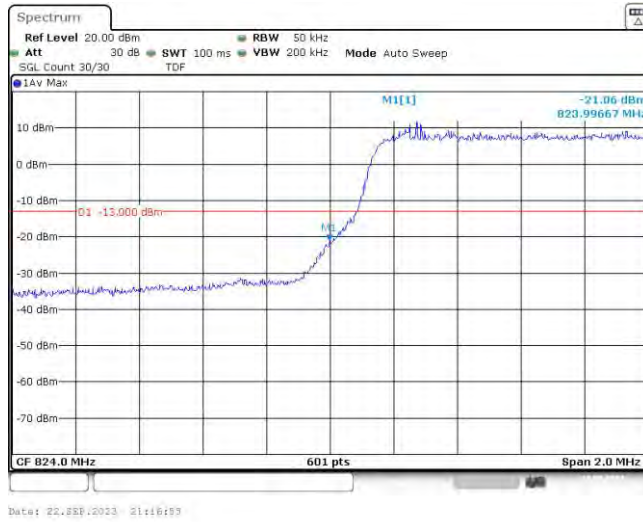

Band5-3MHz-QPSK-20415-15RB#0