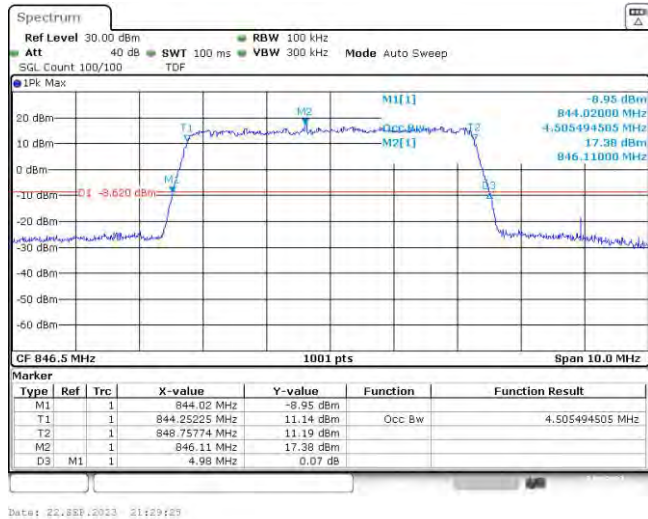

Band5-10MHz-QPSK-20450-50RB#0

Band5-10MHz-QPSK-20525-50RB#0

Band5-10MHz-QPSK-20600-50RB#0