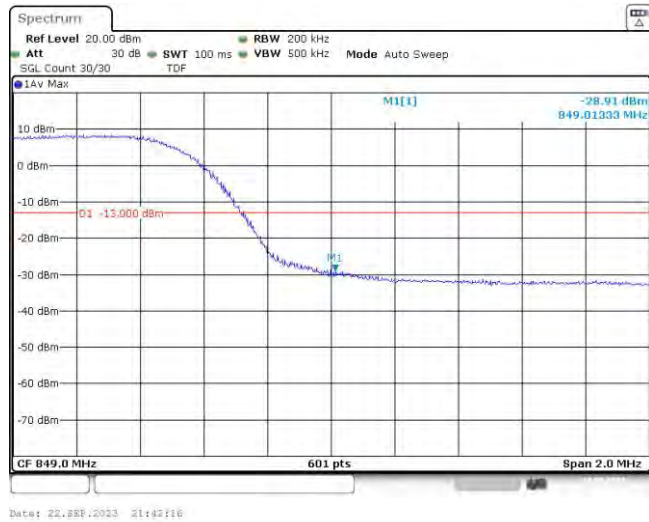

Band5-10MHz-QPSK-20600-50RB#0