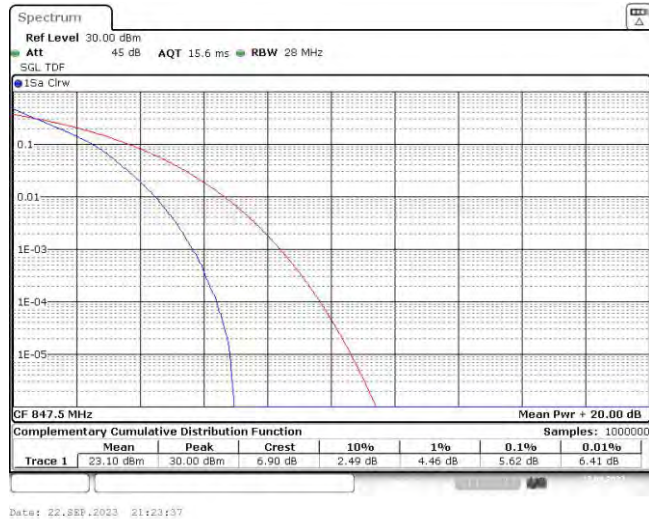

Band5-3MHz-16QAM-20415-15RB#0

Band5-3MHz-16QAM-20525-15RB#0

Band5-3MHz-16QAM-20635-15RB#0