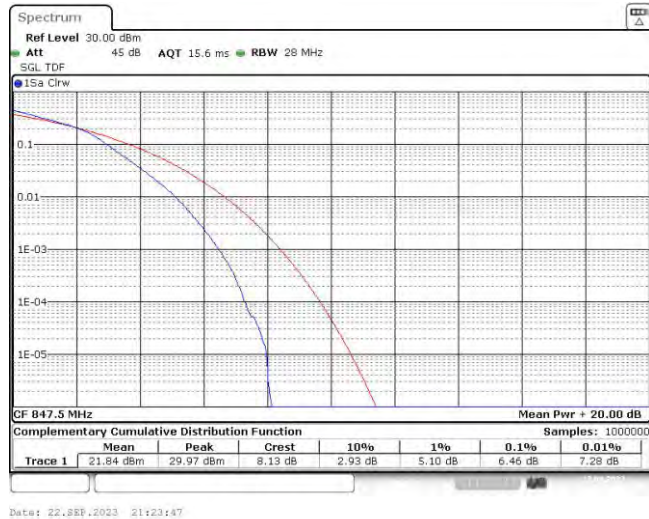

Band5-5MHz-QPSK-20425-25RB#0

Band5-5MHz-QPSK-20525-25RB#0

Band5-5MHz-QPSK-20625-25RB#0