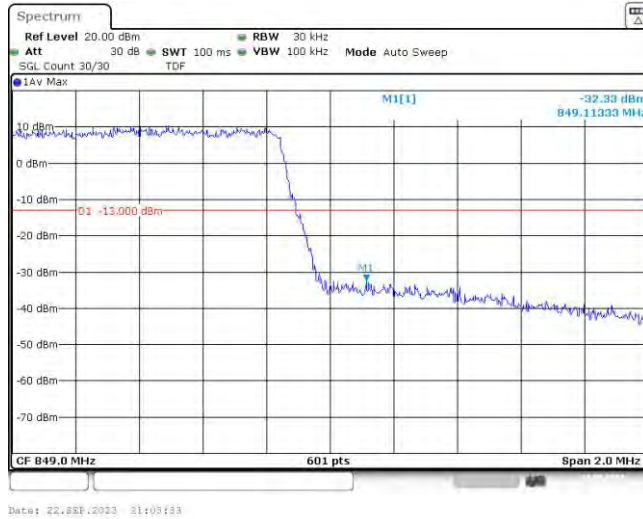

Test Graphs

Band5-1.4MHz-QPSK-20407-6RB#0

Date: 22.SEP.2023 21:05:07

Band5-1.4MHz-QPSK-20643-6RB#0

Date: 22.SEP.2023 21:05:29

Band5-1.4MHz-16QAM-20407-6RB#0

Date: 22.SEP.2023 21:05:19

Band5-1.4MHz-16QAM-20643-6RB#0