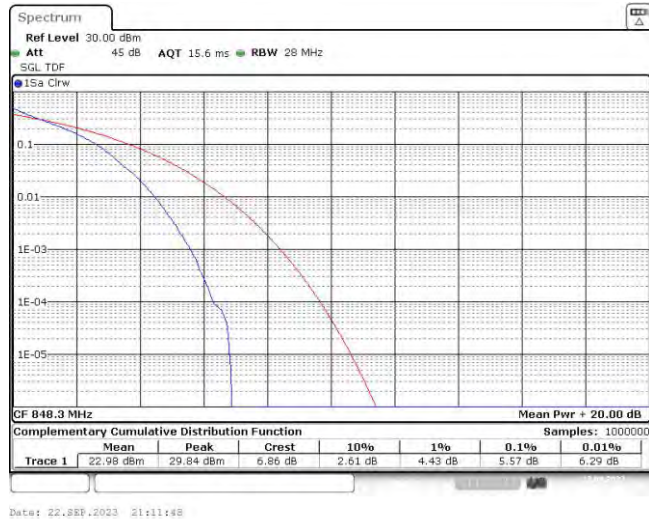

Test Graphs

Band5-1.4MHz-QPSK-20407-6RB#0

Band5-1.4MHz-QPSK-20525-6RB#0

Band5-1.4MHz-QPSK-20643-6RB#0

Band5-1.4MHz-16QAM-20407-6RB#0

Band5-1.4MHz-16QAM-20525-6RB#0

Band5-1.4MHz-16QAM-20643-6RB#0

Band5-3MHz-QPSK-20415-15RB#0