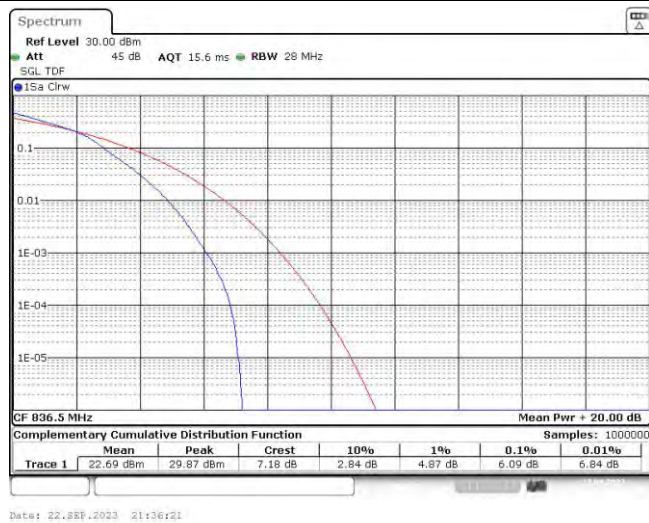

Band5-5MHz-16QAM-20525-25RB#0