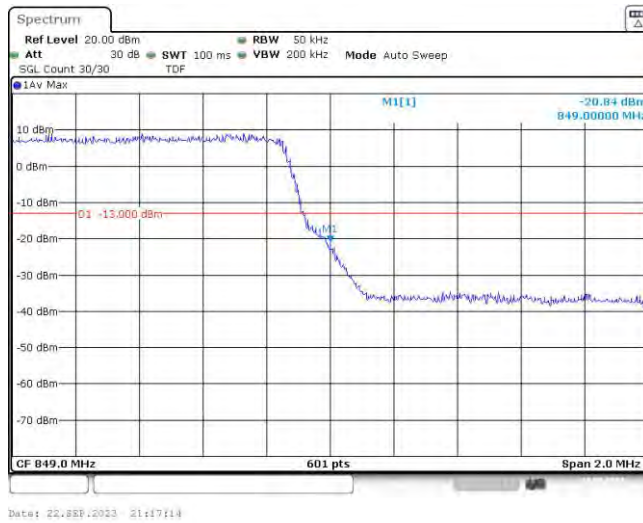

Band5-3MHz-QPSK-20635-15RB#0

Band5-3MHz-16QAM-20415-15RB#0