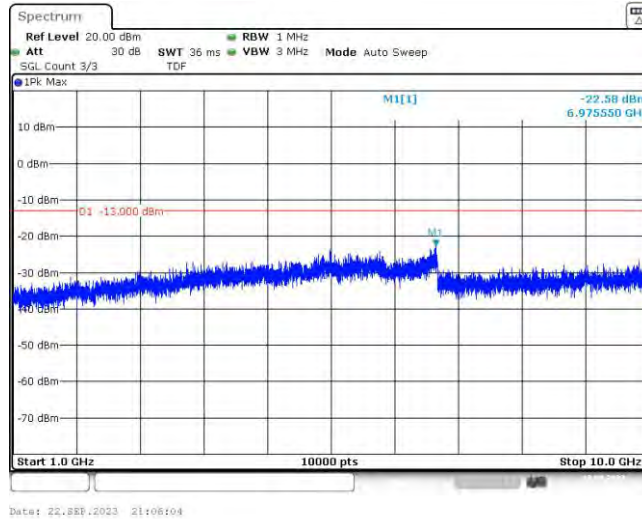

Band5-1.4MHz-QPSK-20407-6RB#0-Range2:1000~10000MHz