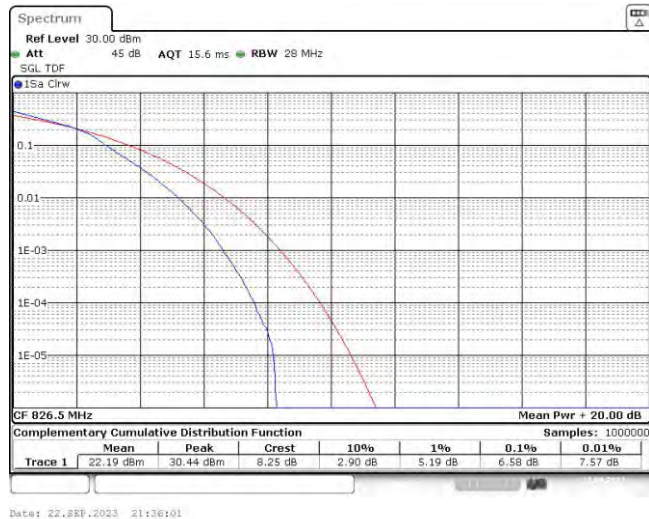

Band5-5MHz-16QAM-20425-25RB#0