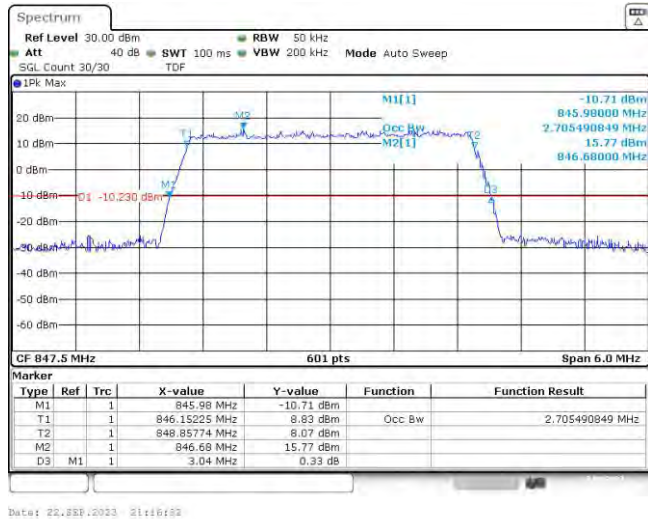

Band5-5MHz-QPSK-20425-25RB#0

Band5-5MHz-QPSK-20525-25RB#0

Band5-5MHz-QPSK-20625-25RB#0