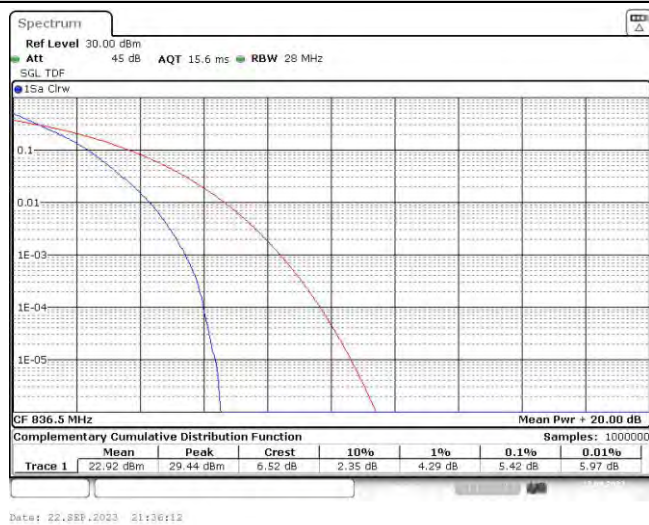

Band5-5MHz-QPSK-20525-25RB#0

Band5-5MHz-QPSK-20625-25RB#0