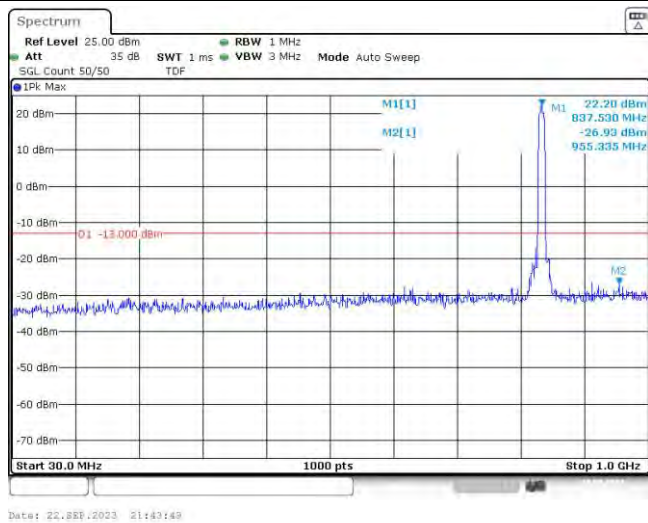

Band5-10MHz-16QAM-20525-50RB#0-Range1:30~1000MHz