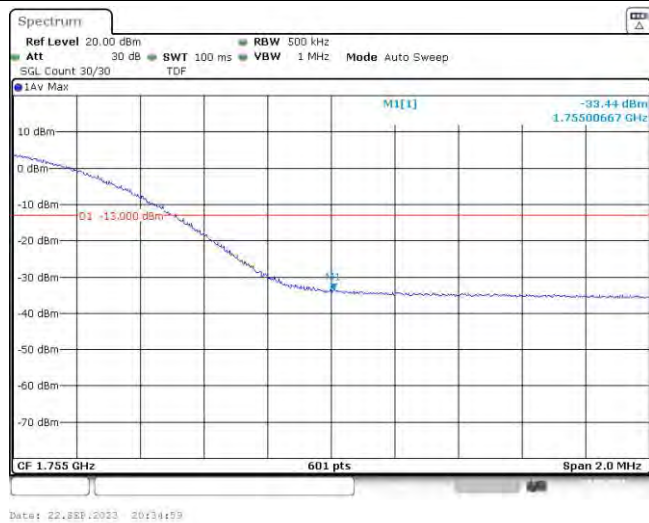

Band4-20MHz-16QAM-20300-100RB#0