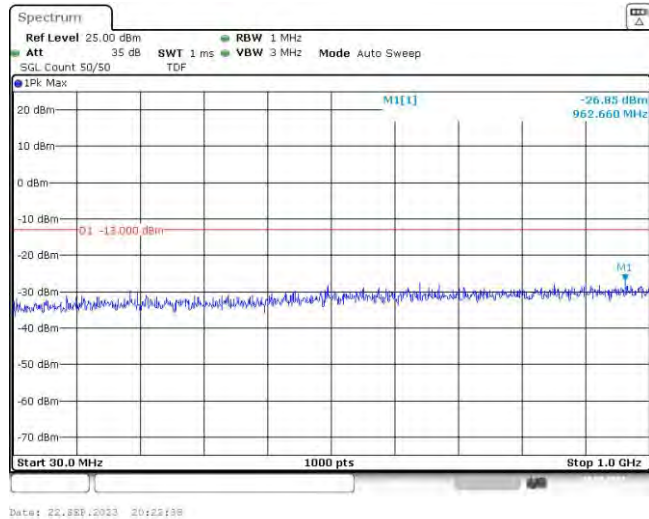

Band4-15MHz-QPSK-20175-75RB#0-Range3:2000~20000MHz

Band4-15MHz-QPSK-20325-75RB#0-Range1:30~1000MHz

Band4-15MHz-QPSK-20325-75RB#0-Range2:1000~2000MHz

Band4-15MHz-QPSK-20325-75RB#0-Range3:2000~20000MHz

Band4-15MHz-16QAM-20025-75RB#0-Range1:30~1000MHz