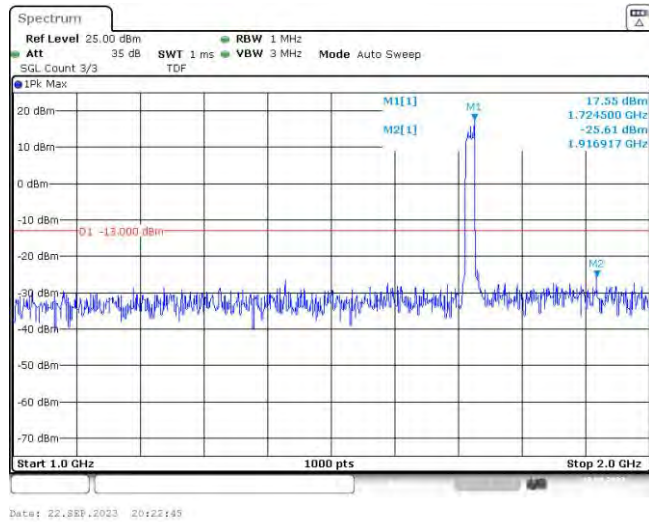

Band4-15MHz-16QAM-20025-75RB#0-Range3:2000~20000MHz