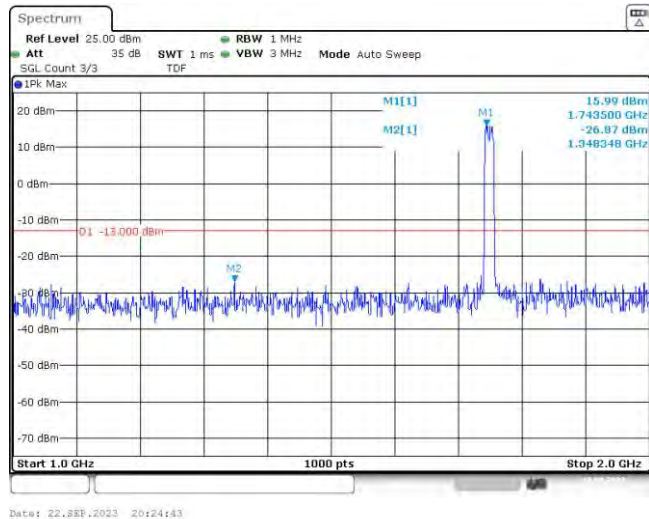

Band4-15MHz-16QAM-20325-75RB#0-Range3:2000~20000MHz