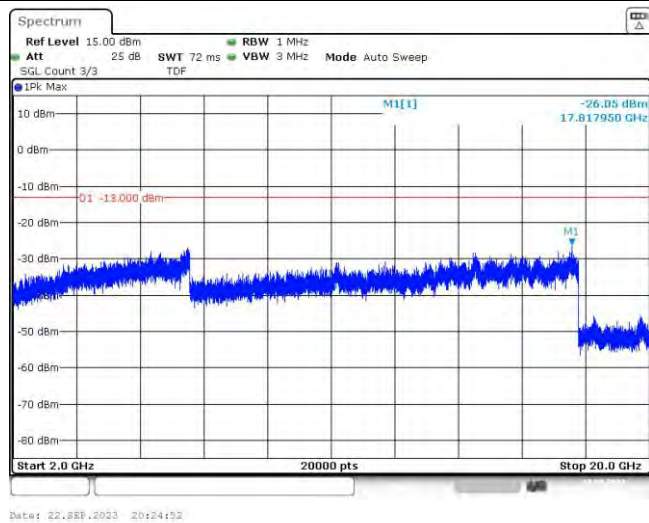

Band4-20MHz-QPSK-20050-100RB#0-Range1:30~1000MHz