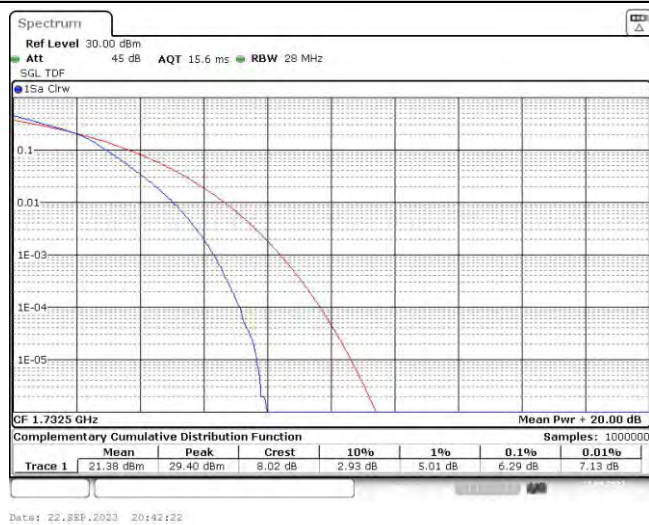

Band4-15MHz-16QAM-20175-75RB#0

Band4-15MHz-16QAM-20325-75RB#0

Band4-20MHz-QPSK-20050-100RB#0

Band4-20MHz-QPSK-20175-100RB#0

Band4-20MHz-QPSK-20300-100RB#0

Band4-20MHz-16QAM-20050-100RB#0

Band4-20MHz-16QAM-20175-100RB#0