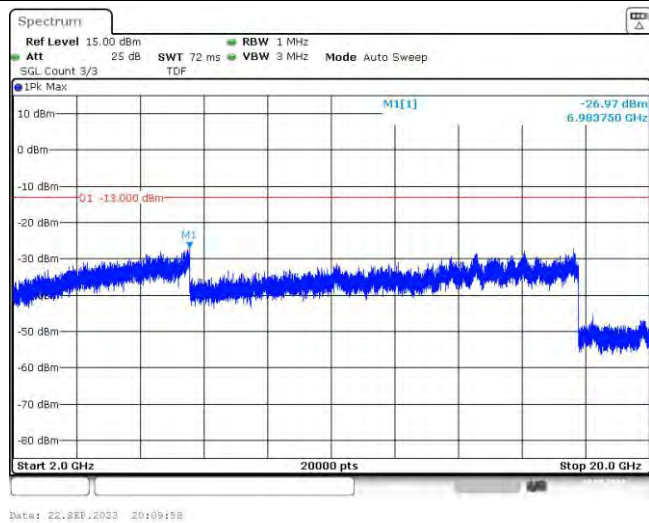

Band4-10MHz-16QAM-20175-50RB#0-Range1:30~1000MHz