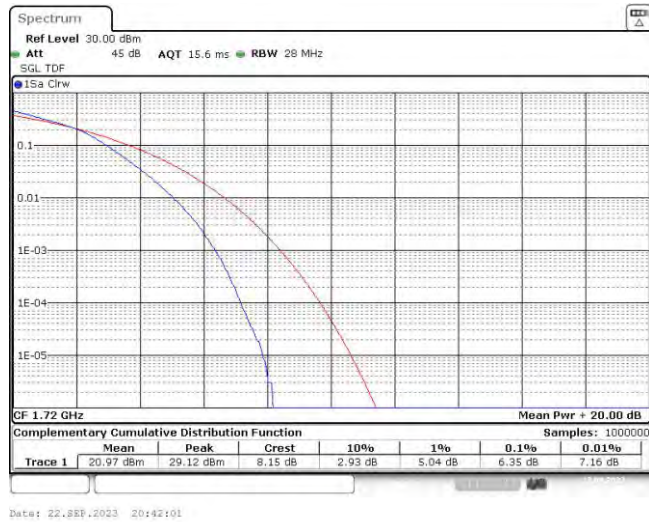

Band4-15MHz-16QAM-20175-75RB#0

Band4-15MHz-16QAM-20325-75RB#0

Band4-20MHz-QPSK-20050-100RB#0

Band4-20MHz-QPSK-20175-100RB#0

Band4-20MHz-QPSK-20300-100RB#0

Band4-20MHz-16QAM-20050-100RB#0

Band4-20MHz-16QAM-20175-100RB#0