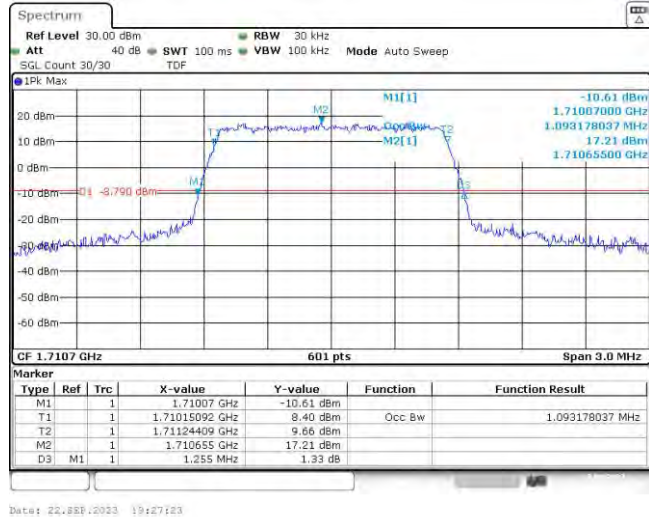

Test Graphs

Band4-1.4MHz-QPSK-19957-6RB#0