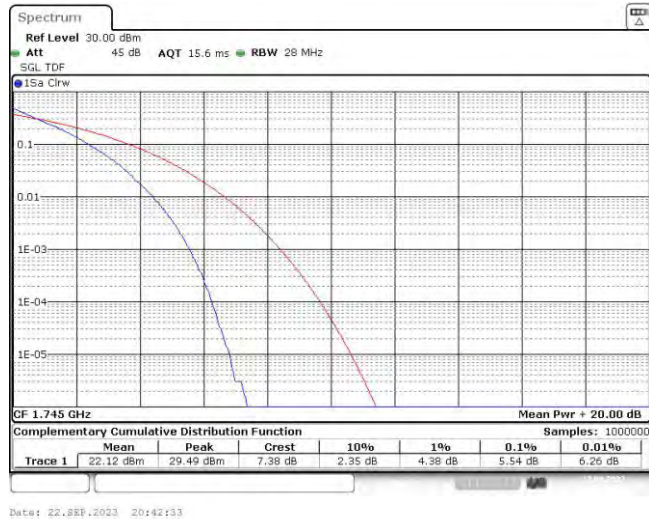

Band4-15MHz-16QAM-20175-75RB#0

Band4-15MHz-16QAM-20325-75RB#0

Band4-20MHz-QPSK-20050-100RB#0

Band4-20MHz-QPSK-20175-100RB#0

Band4-20MHz-QPSK-20300-100RB#0

Band4-20MHz-16QAM-20050-100RB#0

Band4-20MHz-16QAM-20175-100RB#0