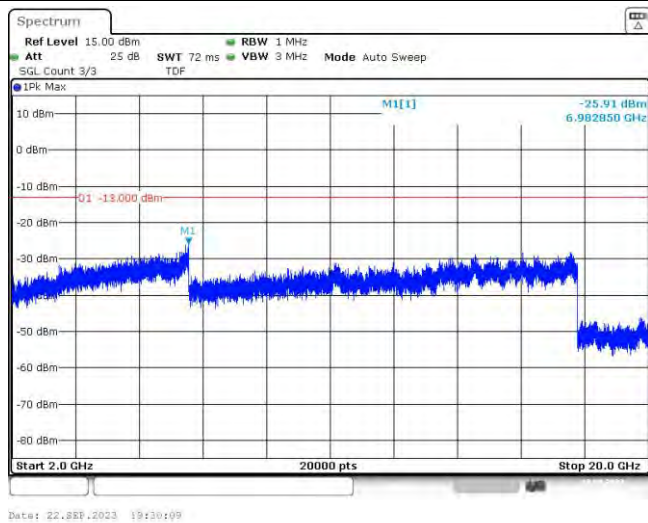

Band4-1.4MHz-16QAM-20175-6RB#0-Range1:30~1000MHz