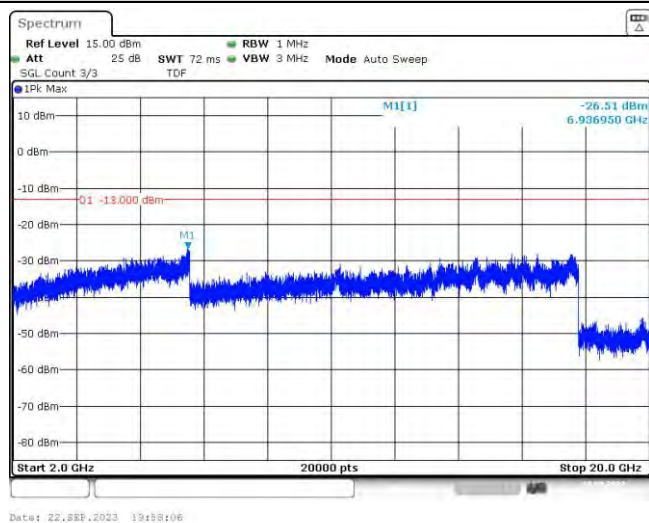

Band4-5MHz-16QAM-20375-25RB#0-Range1:30~1000MHz