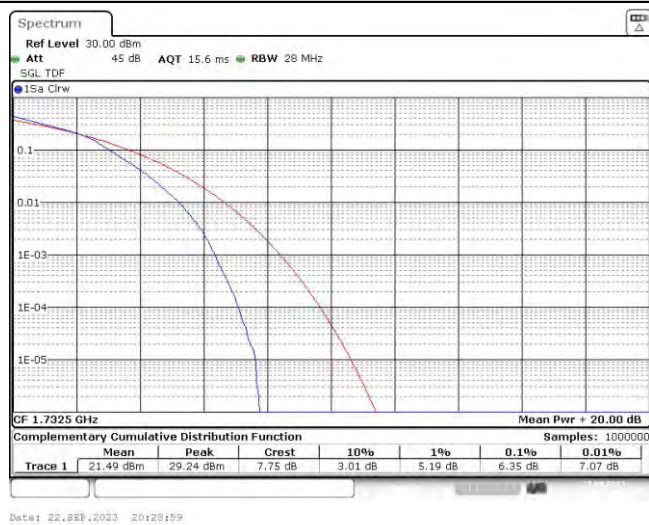

Band4-15MHz-16QAM-20325-75RB#0