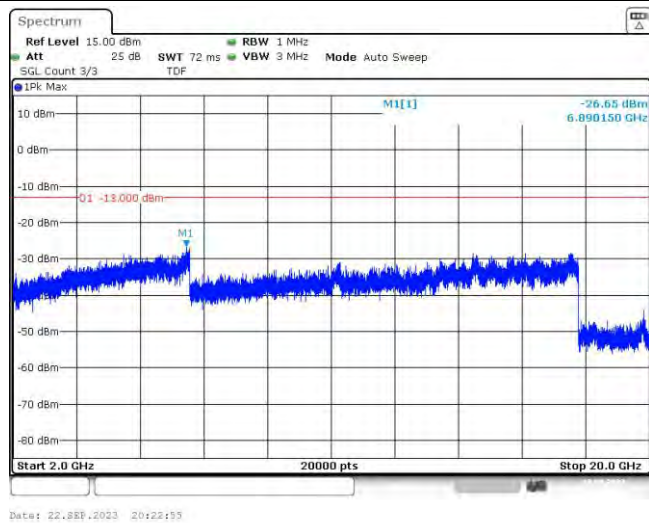

Band4-15MHz-16QAM-20175-75RB#0-Range1:30~1000MHz