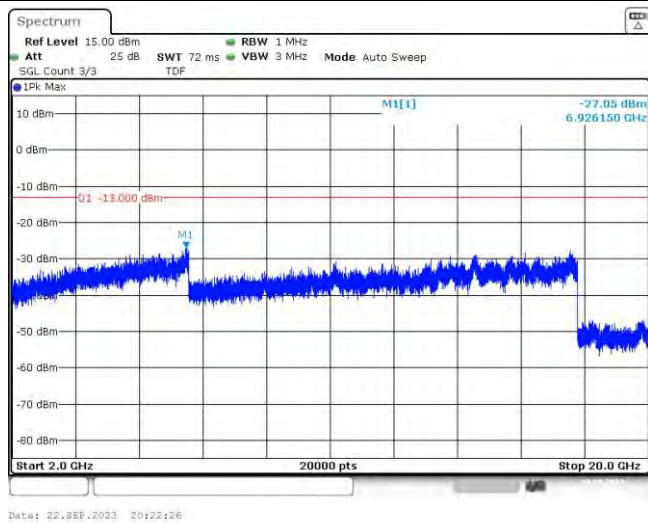

Band4-15MHz-QPSK-20175-75RB#0-Range1:30~1000MHz