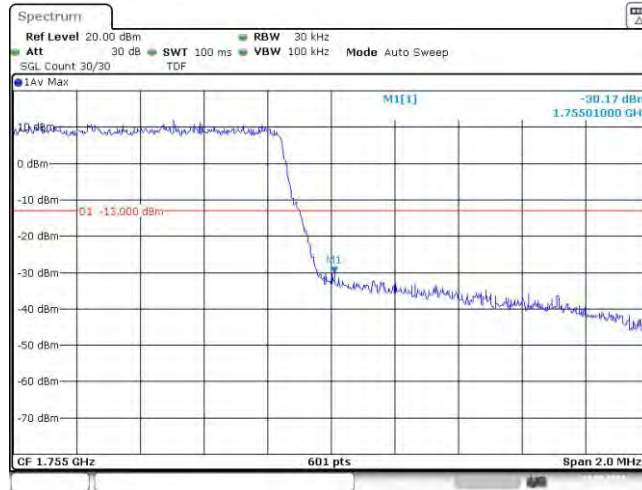

Band4-1.4MHz-QPSK-20393-6RB#0