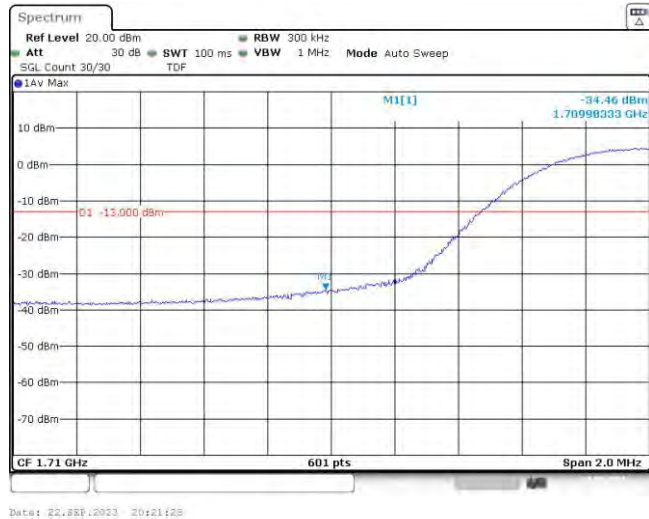

Band4-10MHz-16QAM-20000-50RB#0

Band4-10MHz-16QAM-20350-50RB#0

Band4-15MHz-QPSK-20025-75RB#0

Band4-15MHz-QPSK-20325-75RB#0

Band4-15MHz-16QAM-20025-75RB#0

Band4-15MHz-16QAM-20325-75RB#0

Band4-20MHz-QPSK-20050-100RB#0