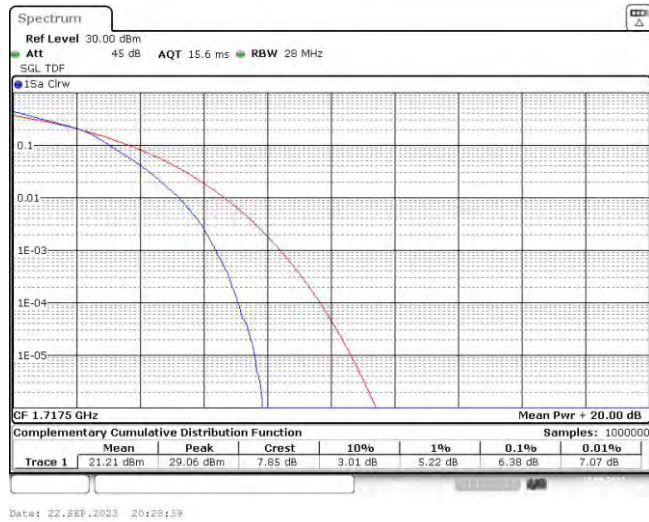

Band4-10MHz-16QAM-20000-50RB#0

Band4-10MHz-16QAM-20175-50RB#0

Band4-10MHz-16QAM-20350-50RB#0

Band4-15MHz-QPSK-20025-75RB#0

Band4-15MHz-QPSK-20175-75RB#0

Band4-15MHz-QPSK-20325-75RB#0

Band4-15MHz-16QAM-20025-75RB#0