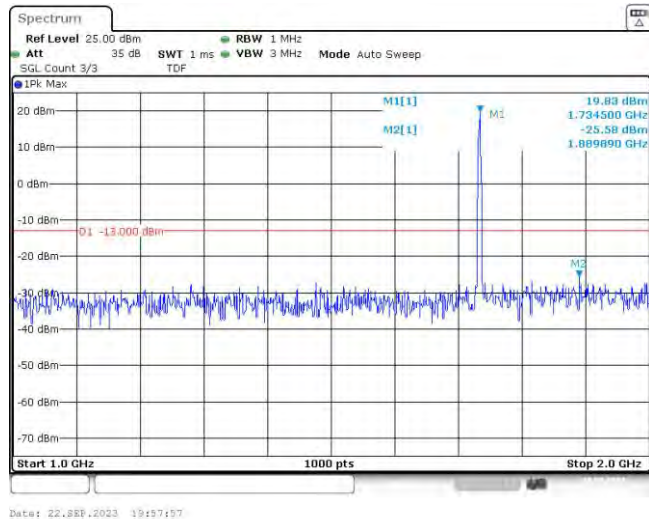

Band4-5MHz-16QAM-20175-25RB#0-Range3:2000~20000MHz