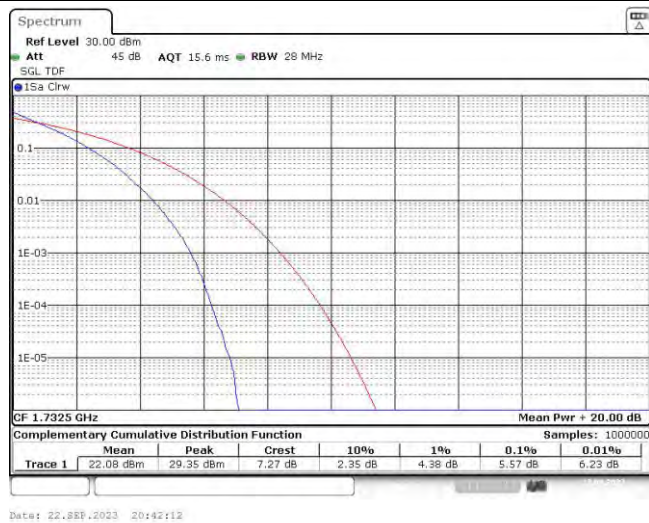

Band4-15MHz-16QAM-20175-75RB#0

Band4-15MHz-16QAM-20325-75RB#0

Band4-20MHz-QPSK-20050-100RB#0

Band4-20MHz-QPSK-20175-100RB#0

Band4-20MHz-QPSK-20300-100RB#0

Band4-20MHz-16QAM-20050-100RB#0

Band4-20MHz-16QAM-20175-100RB#0