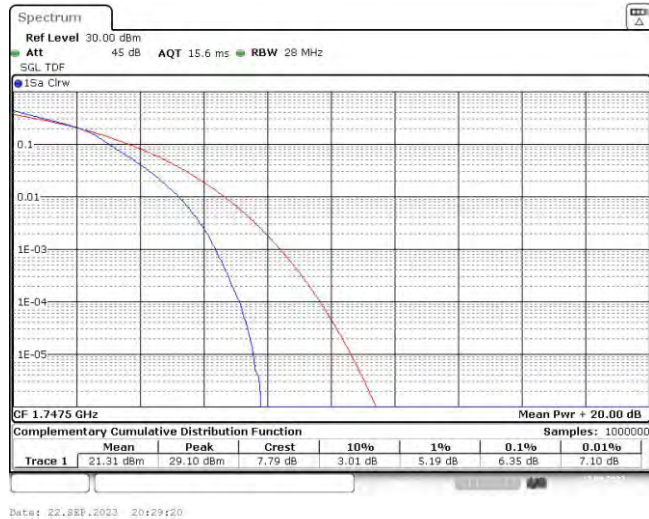

Band4-20MHz-QPSK-20050-100RB#0