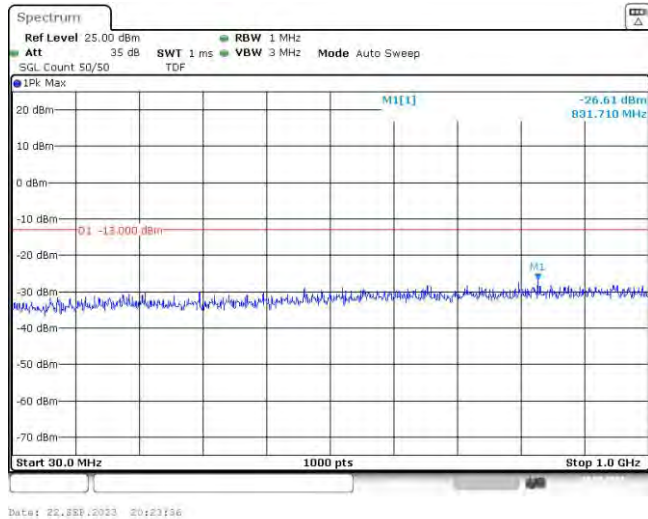

Band4-15MHz-16QAM-20175-75RB#0-Range2:1000~2000MHz