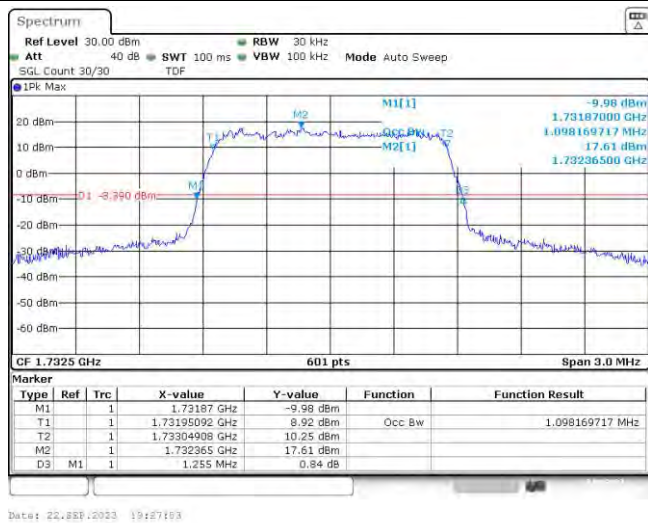

Band4-1.4MHz-16QAM-20175-6RB#0

Band4-1.4MHz-16QAM-20393-6RB#0