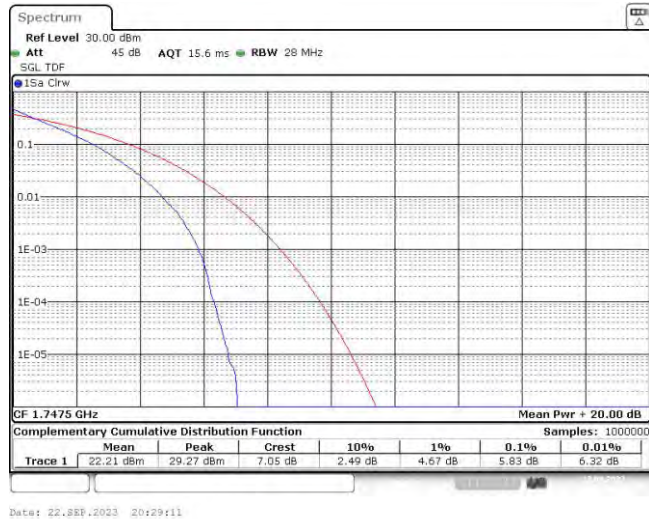

Band4-10MHz-16QAM-20000-50RB#0

Band4-10MHz-16QAM-20175-50RB#0

Band4-10MHz-16QAM-20350-50RB#0

Band4-15MHz-QPSK-20025-75RB#0

Band4-15MHz-QPSK-20175-75RB#0

Band4-15MHz-QPSK-20325-75RB#0

Band4-15MHz-16QAM-20025-75RB#0