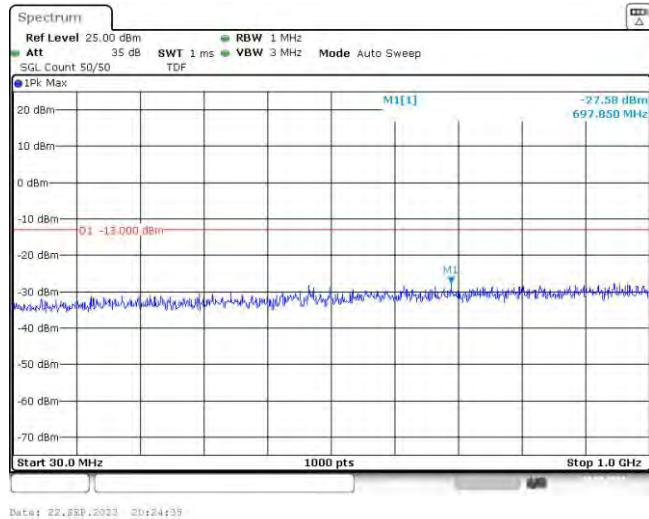

Band4-15MHz-16QAM-20325-75RB#0-Range2:1000~2000MHz