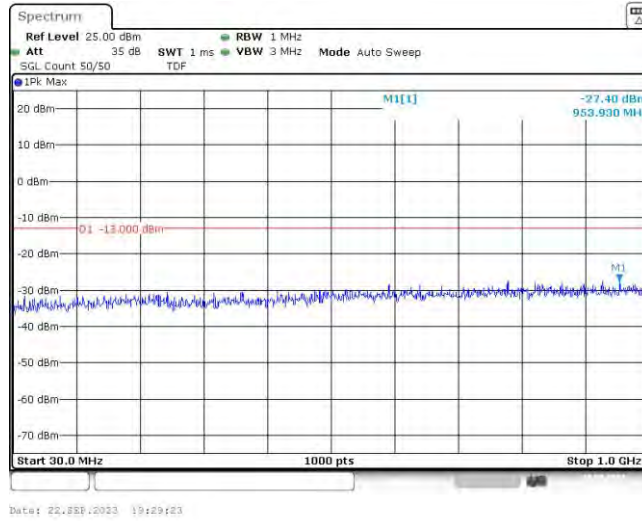

Test Graphs

Band4-1.4MHz-QPSK-19957-6RB#0-Range1:30~1000MHz