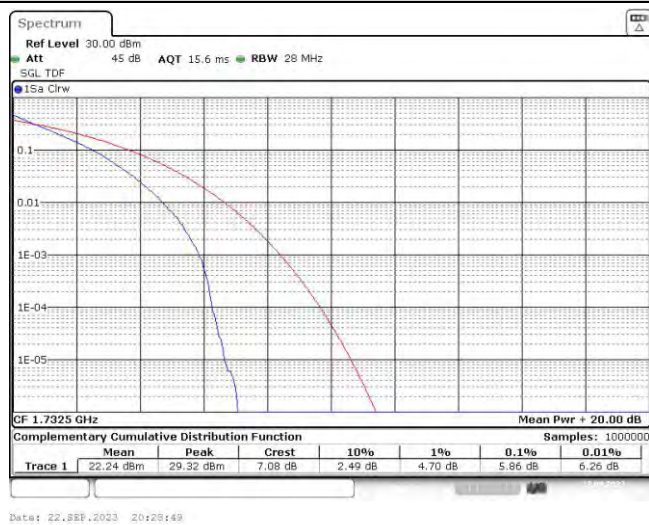

Band4-10MHz-16QAM-20000-50RB#0

Band4-10MHz-16QAM-20175-50RB#0

Band4-10MHz-16QAM-20350-50RB#0

Band4-15MHz-QPSK-20025-75RB#0

Band4-15MHz-QPSK-20175-75RB#0

Band4-15MHz-QPSK-20325-75RB#0

Band4-15MHz-16QAM-20025-75RB#0