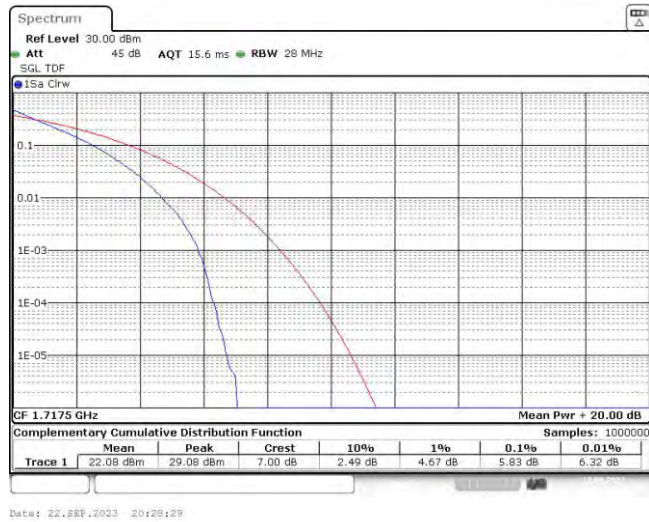

Band4-10MHz-16QAM-20000-50RB#0

Band4-10MHz-16QAM-20175-50RB#0

Band4-10MHz-16QAM-20350-50RB#0

Band4-15MHz-QPSK-20025-75RB#0

Band4-15MHz-QPSK-20175-75RB#0

Band4-15MHz-QPSK-20325-75RB#0

Band4-15MHz-16QAM-20025-75RB#0