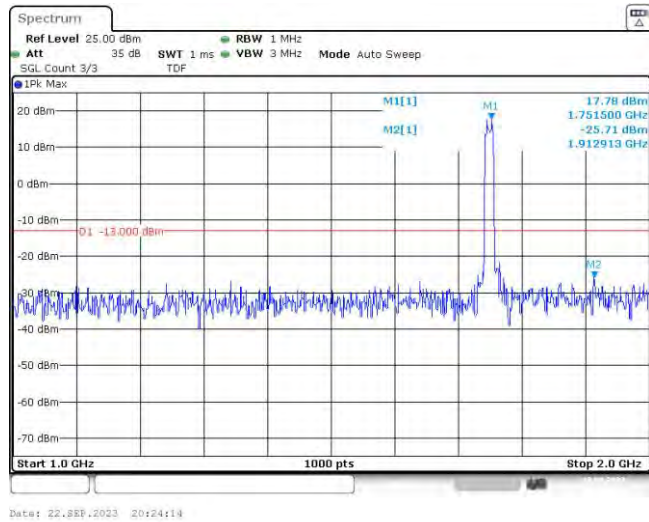

Band4-15MHz-QPSK-20325-75RB#0-Range3:2000~20000MHz