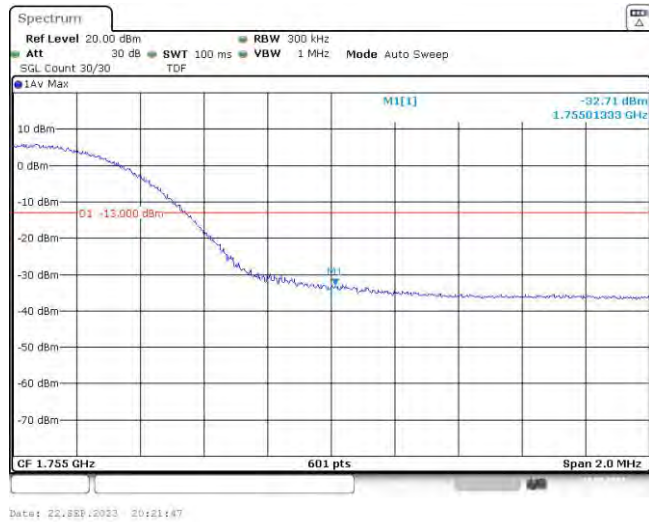

Band4-10MHz-16QAM-20000-50RB#0

Band4-10MHz-16QAM-20350-50RB#0

Band4-15MHz-QPSK-20025-75RB#0

Band4-15MHz-QPSK-20325-75RB#0

Band4-15MHz-16QAM-20025-75RB#0

Band4-15MHz-16QAM-20325-75RB#0

Band4-20MHz-QPSK-20050-100RB#0