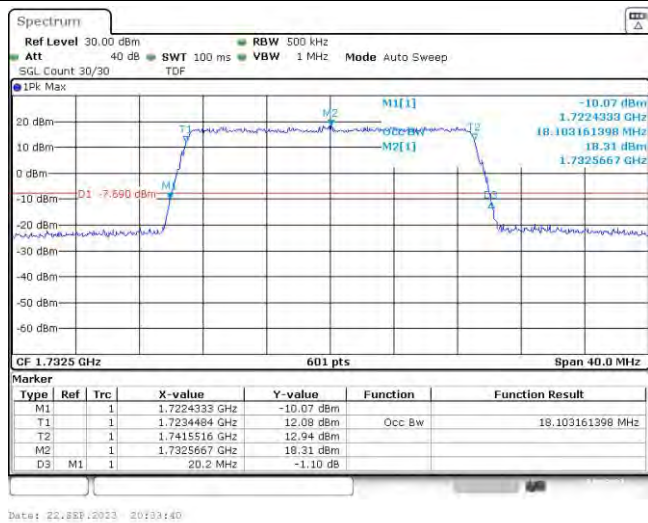

Band4-20MHz-QPSK-20175-100RB#0

Band4-20MHz-QPSK-20300-100RB#0