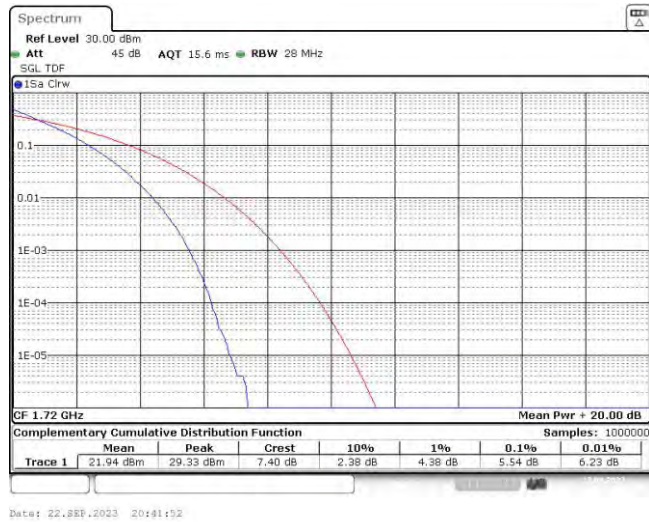

Band4-20MHz-QPSK-20175-100RB#0