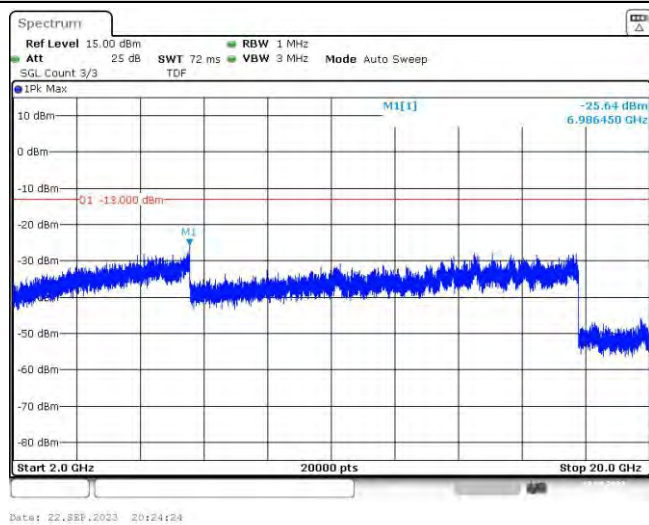

Band4-15MHz-QPSK-20175-75RB#0-Range3:2000~20000MHz

Band4-15MHz-QPSK-20325-75RB#0-Range1:30~1000MHz

Band4-15MHz-QPSK-20325-75RB#0-Range2:1000~2000MHz

Band4-15MHz-QPSK-20325-75RB#0-Range3:2000~20000MHz

Band4-15MHz-16QAM-20025-75RB#0-Range1:30~1000MHz