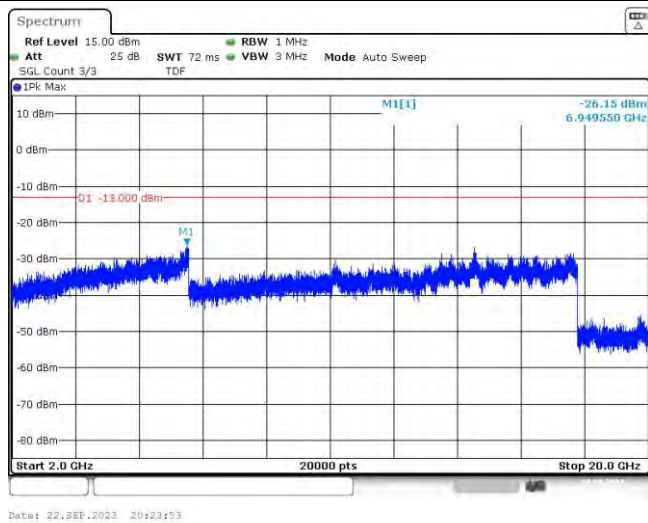

Band4-15MHz-16QAM-20025-75RB#0-Range2:1000~2000MHz

Band4-15MHz-16QAM-20025-75RB#0-Range3:2000~20000MHz

Band4-15MHz-16QAM-20175-75RB#0-Range1:30~1000MHz

Band4-15MHz-16QAM-20175-75RB#0-Range2:1000~2000MHz

Band4-15MHz-16QAM-20175-75RB#0-Range3:2000~20000MHz