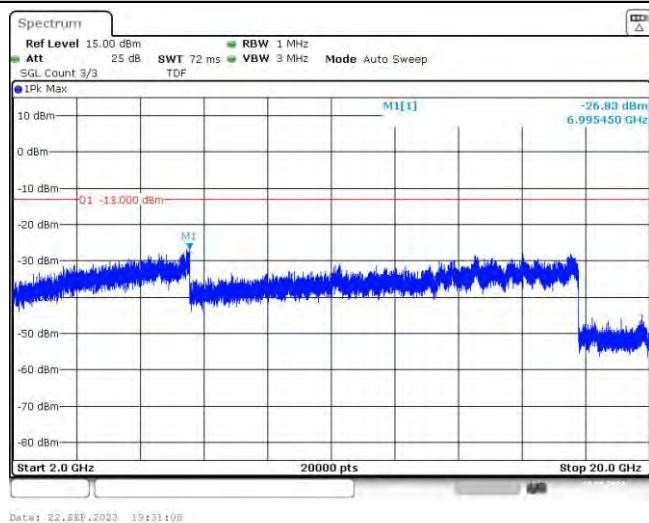

Band4-1.4MHz-16QAM-20393-6RB#0-Range1:30~1000MHz