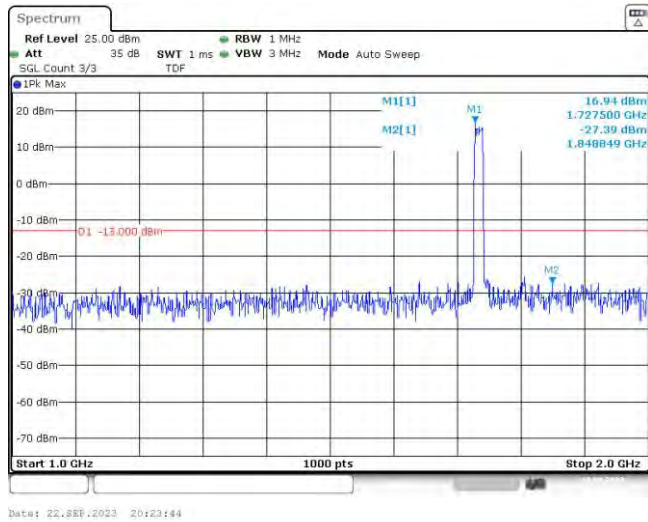

Band4-15MHz-16QAM-20025-75RB#0-Range2:1000~2000MHz

Band4-15MHz-16QAM-20025-75RB#0-Range3:2000~20000MHz

Band4-15MHz-16QAM-20175-75RB#0-Range1:30~1000MHz

Band4-15MHz-16QAM-20175-75RB#0-Range2:1000~2000MHz

Band4-15MHz-16QAM-20175-75RB#0-Range3:2000~20000MHz