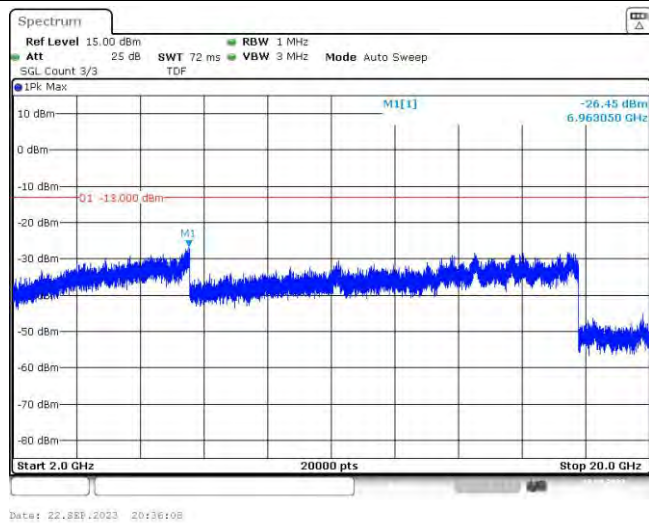

Band4-20MHz-16QAM-20175-100RB#0-Range1:30~1000MHz