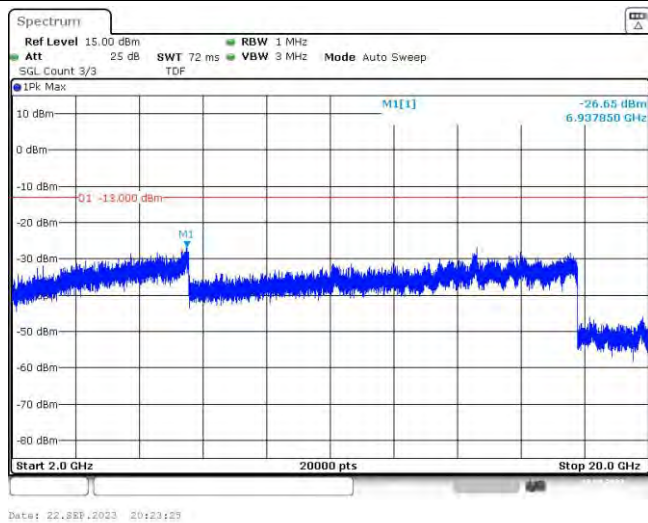

Band4-15MHz-QPSK-20325-75RB#0-Range1:30~1000MHz