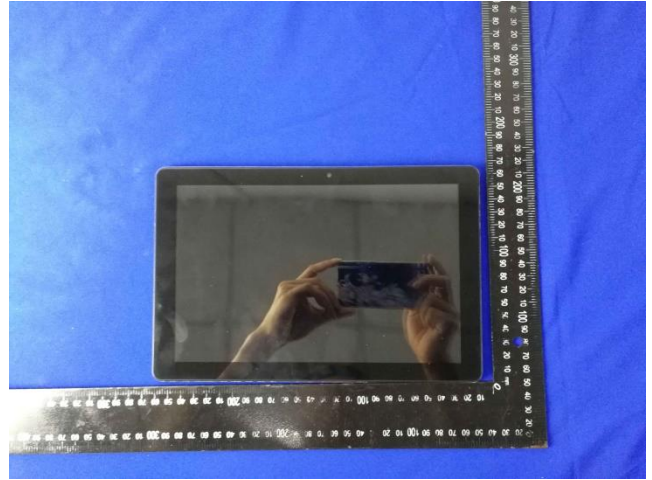

EUT Photos (Model: 102S)

EUT Antenna Locations

Body

Back side (0mm)

Bottom side(0mm)

Top side (0mm)