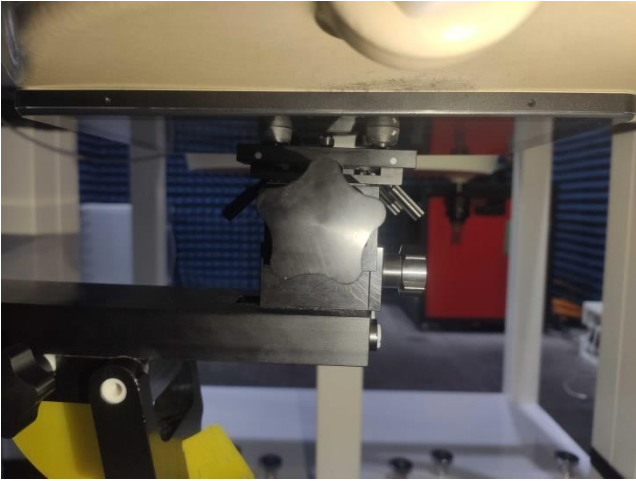

EUT Photos (Model: 102S)

EUT Antenna Locations

Body

Back side (0mm)

Bottom side(0mm)

Top side (0mm)