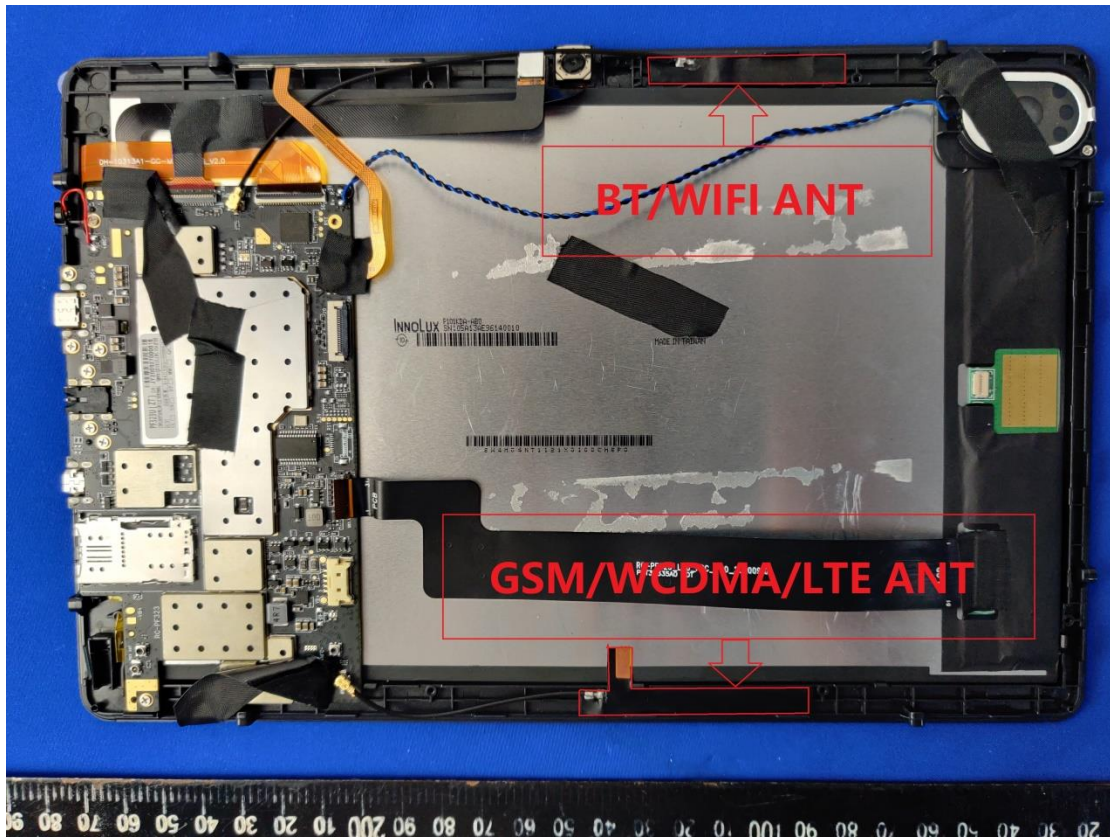

EUT Photos (Model: 102S)

EUT Antenna Locations

Body

Back side (0mm)

Bottom side(0mm)

Top side (0mm)