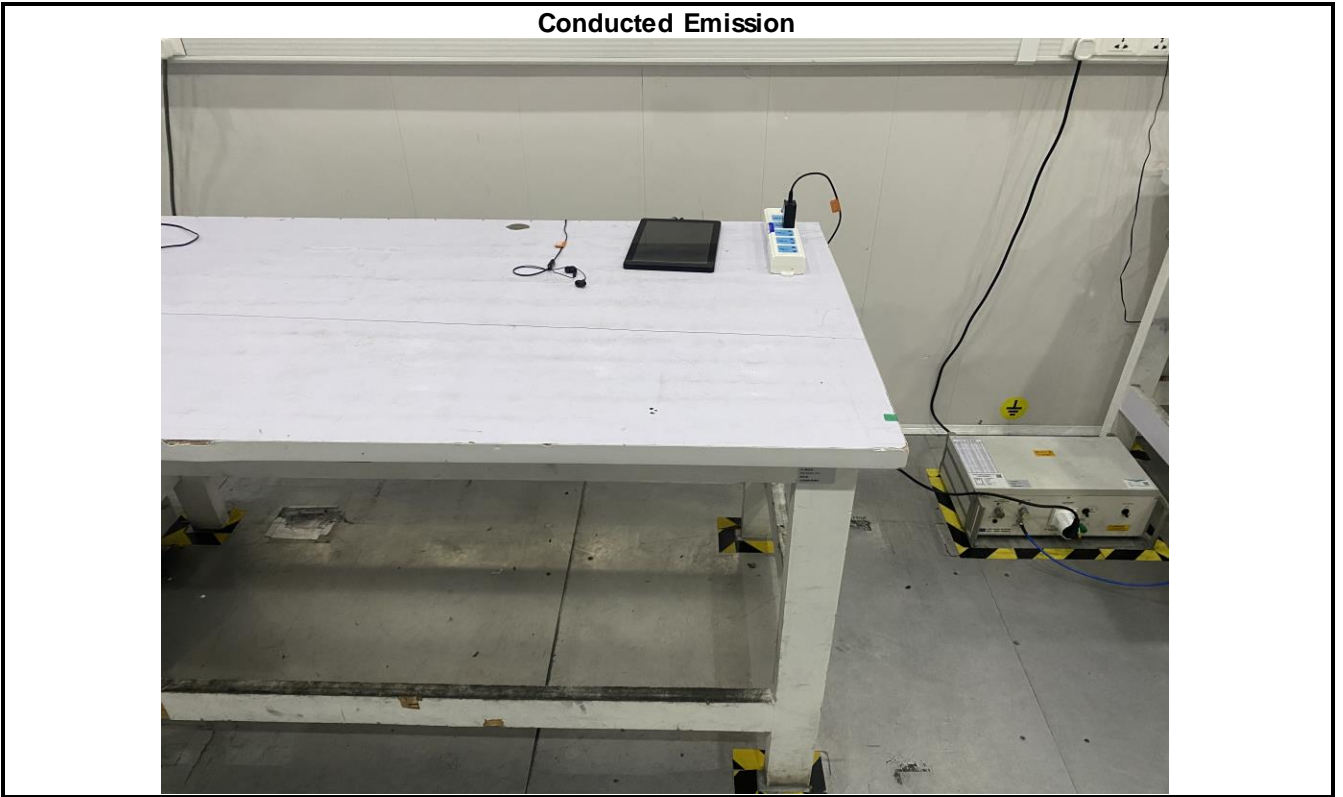

7 Test Setup Photo**Radiated Spurious Emission
Below 1GHz****Above 1GHz**

Conducted Emission**8 EUT Constructional Details**

Reference to the test report No.: JYTSZE201002501