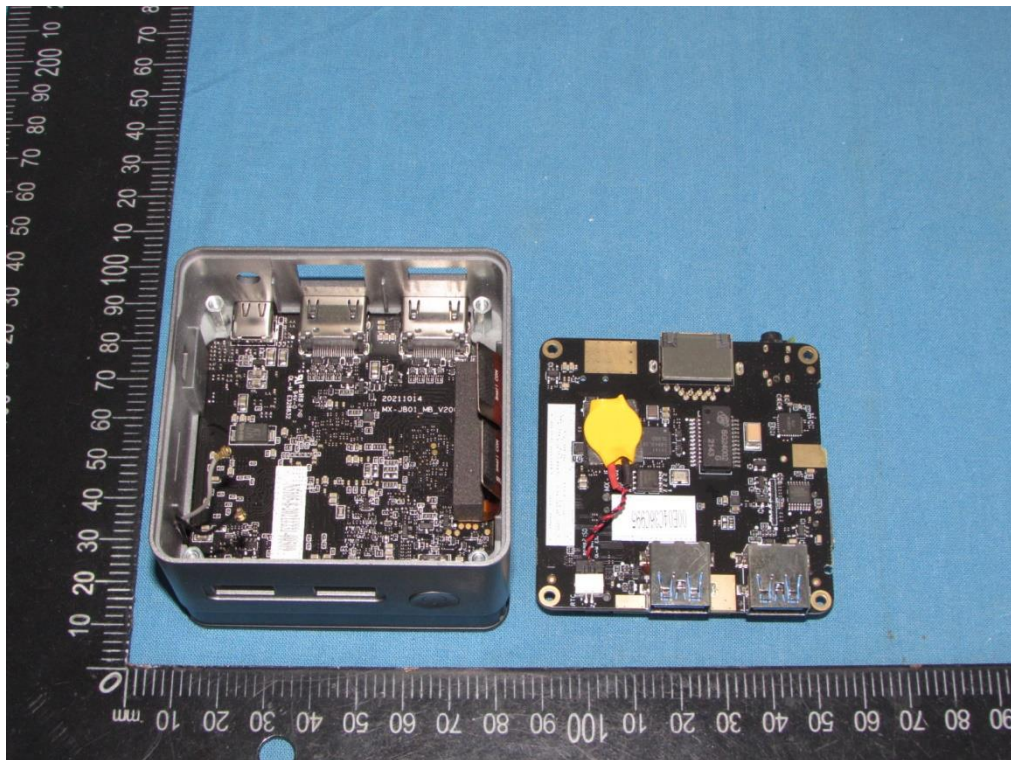

INTERIOR PHOTOGRAPHS OF EUT

Internal Photos

WIFI
Main/Bluetooth
Antenna 1

WIFI
AUX Antenna 2