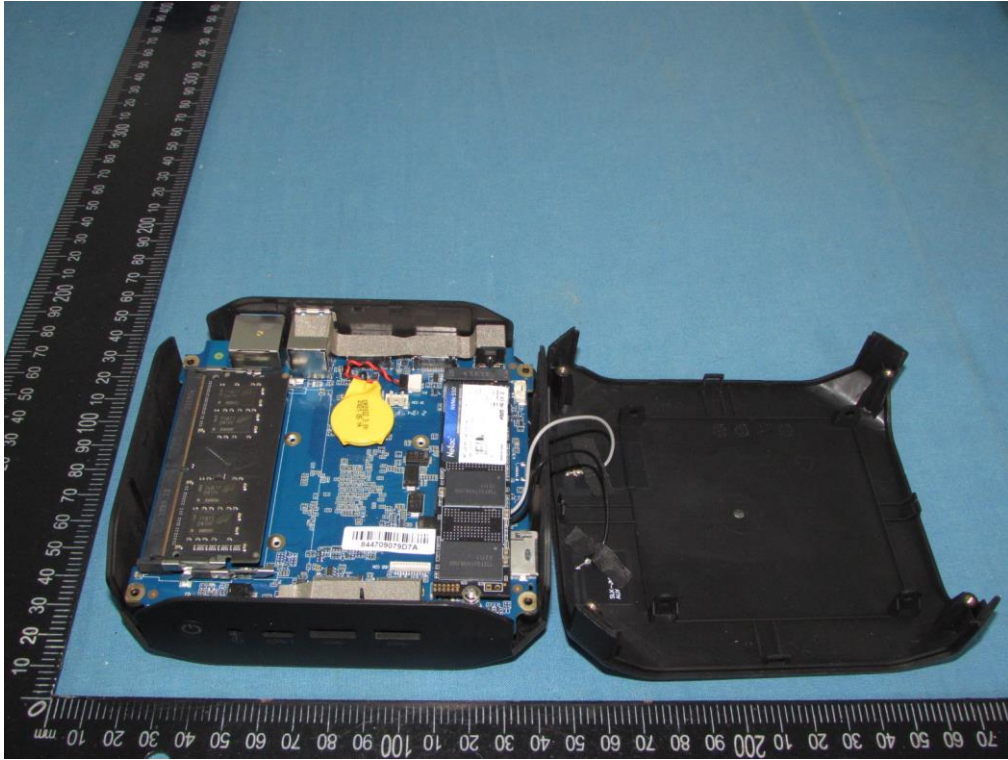

INTERIOR PHOTOGRAPHS OF EUT

Internal Photos

WIFI AUX Antenna 2

WIFI Main/Bluetooth Antenna 1