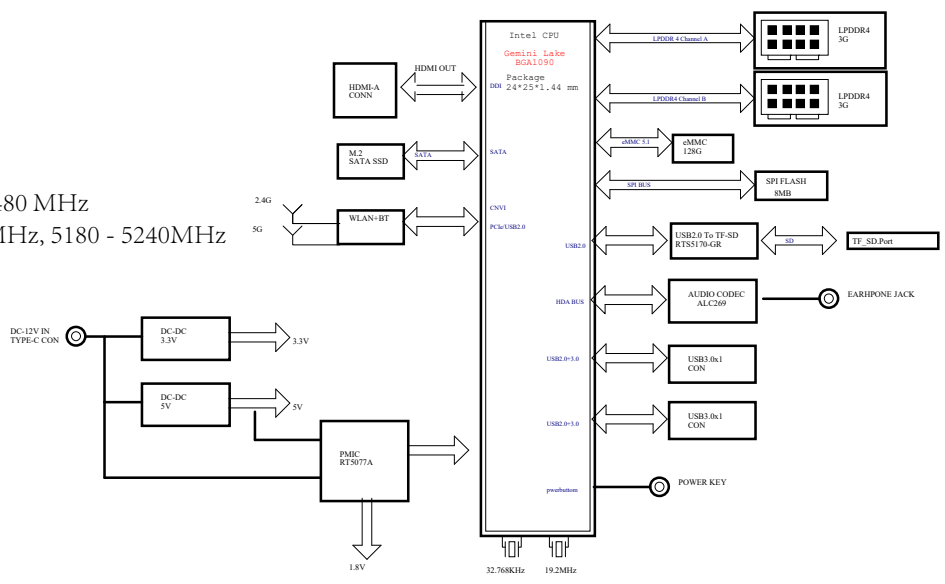

Product Description: NucBox
 Model: KB1
 FCC ID: 2AXUD-KB1

Bluetooth: 2402 - 2480 MHz
 WiFi: 2412 - 2480 MHz, 5180 - 5240MHz

| | | | |
|-------|----------------------------|-----------|---------|
| CSB01 | | GML_V1.00 | |
| Title | Block Diagram | | |
| Size | Document Number | Rev | |
| A3 | 2 | A | |
| Date: | Monday, September 07, 2020 | Sheet | 2 of 38 |