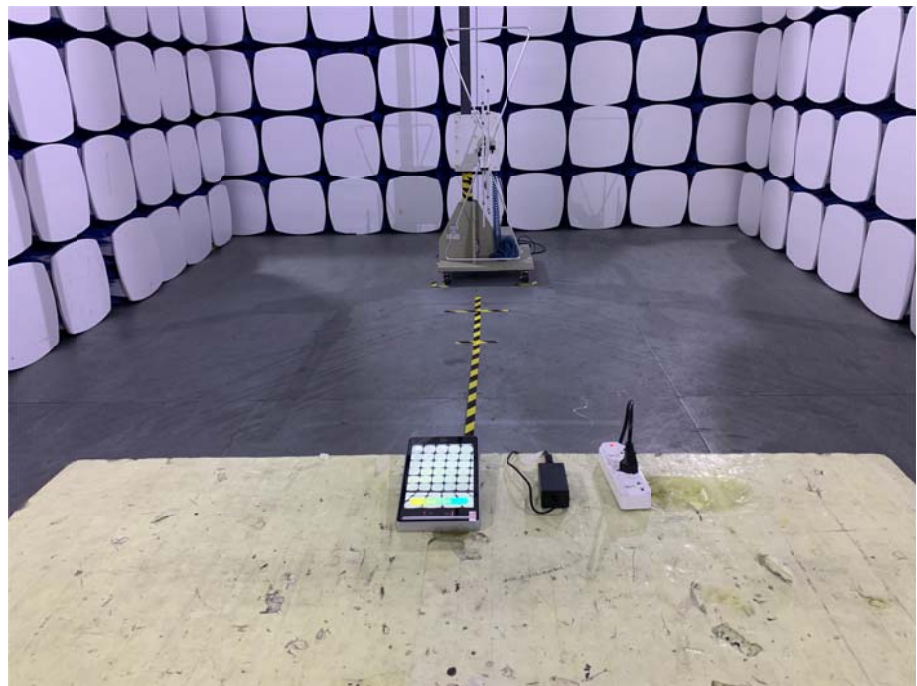

EXHIBIT 3 - TEST SETUP PHOTOGRAPHS

**Conducted Emission
Test Setup**

**Radiation Emission Test
Setup (Below 30MHz)**

Radiation Emission Test Setup (30MHz to 1GHz)

Radiation Emission Test Setup (30MHz to 1GHz)

Radiation Emission Test Setup (Above 18GHz)

***** END OF REPORT *****