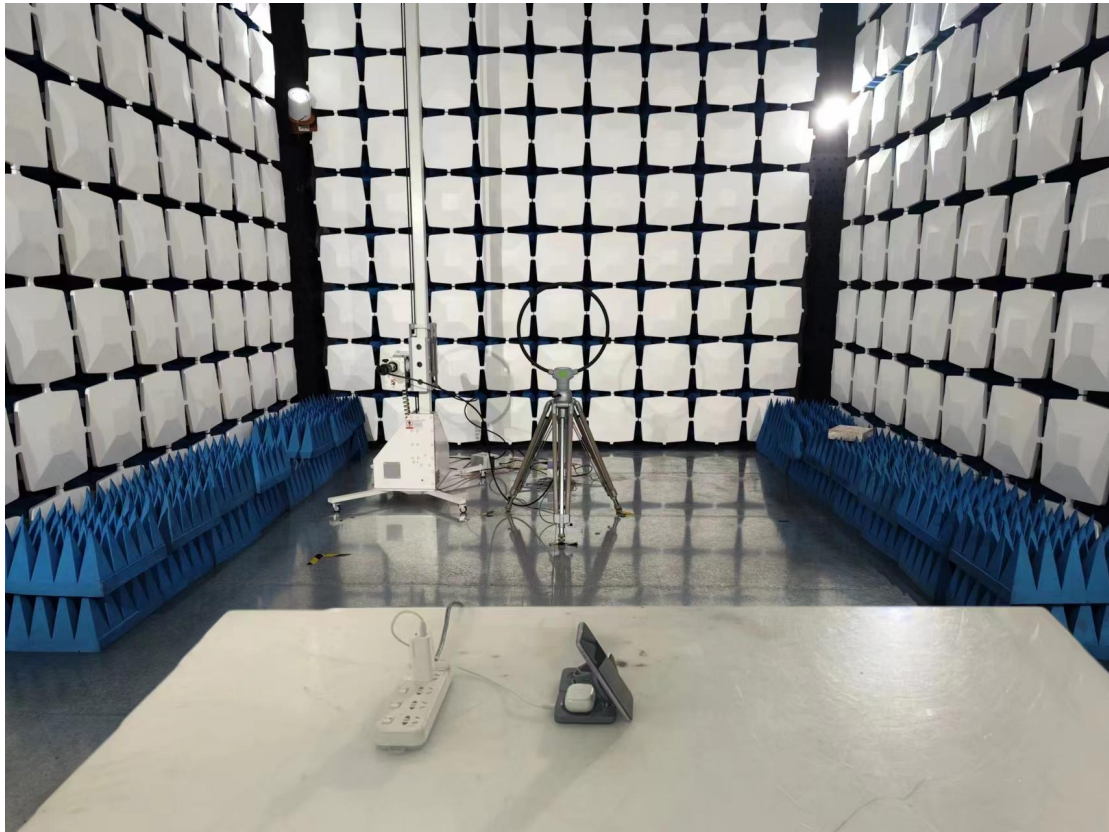

Blow 1GHz for radiated emission test setup

Conducted emission test setup