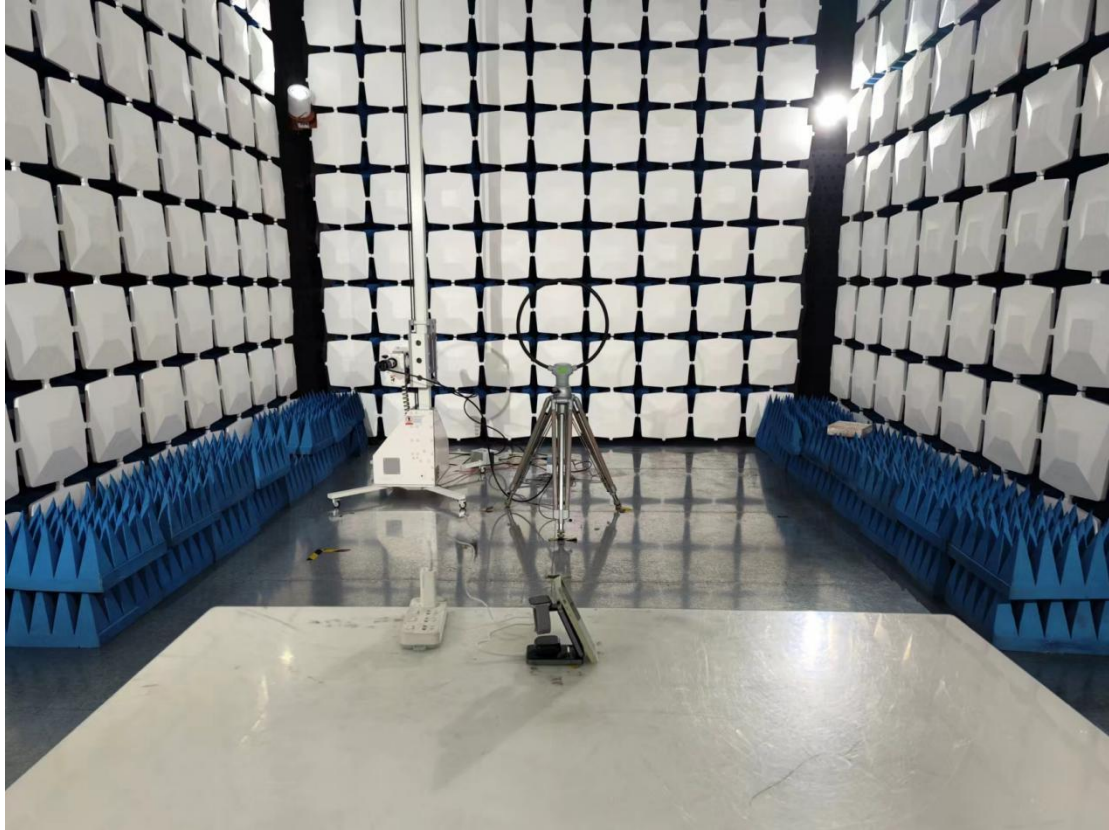

Blow 1GHz for radiated emission test setup

Conducted emission test setup

MPE test photos