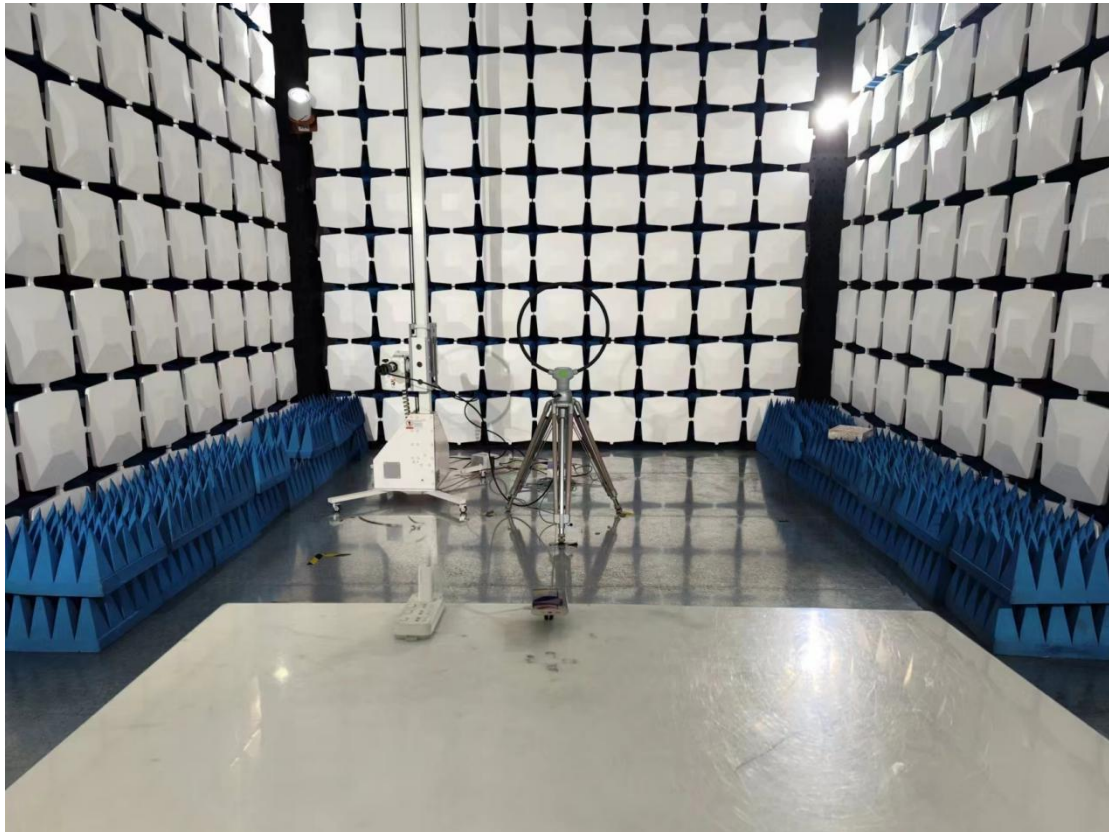

Blow 1GHz for radiated emission test setup

Conducted emission test setup