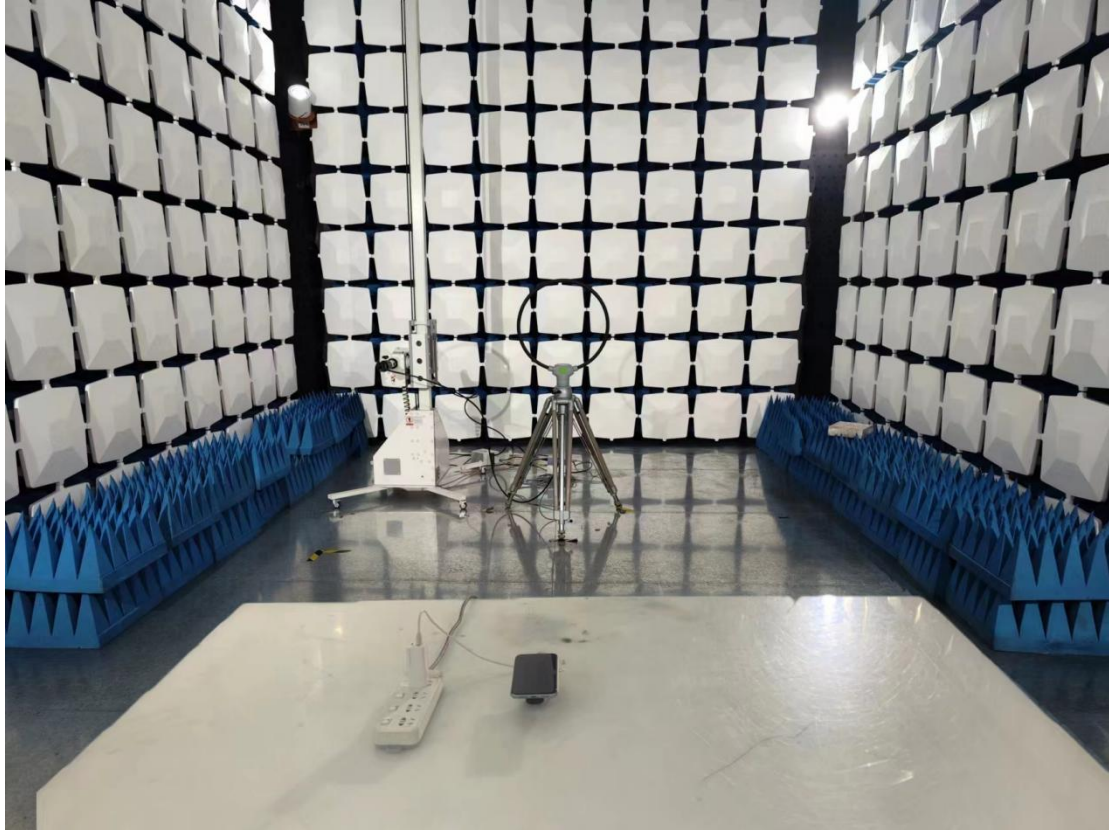

Blow 1GHz for radiated emission test setup

Conducted emission test setup