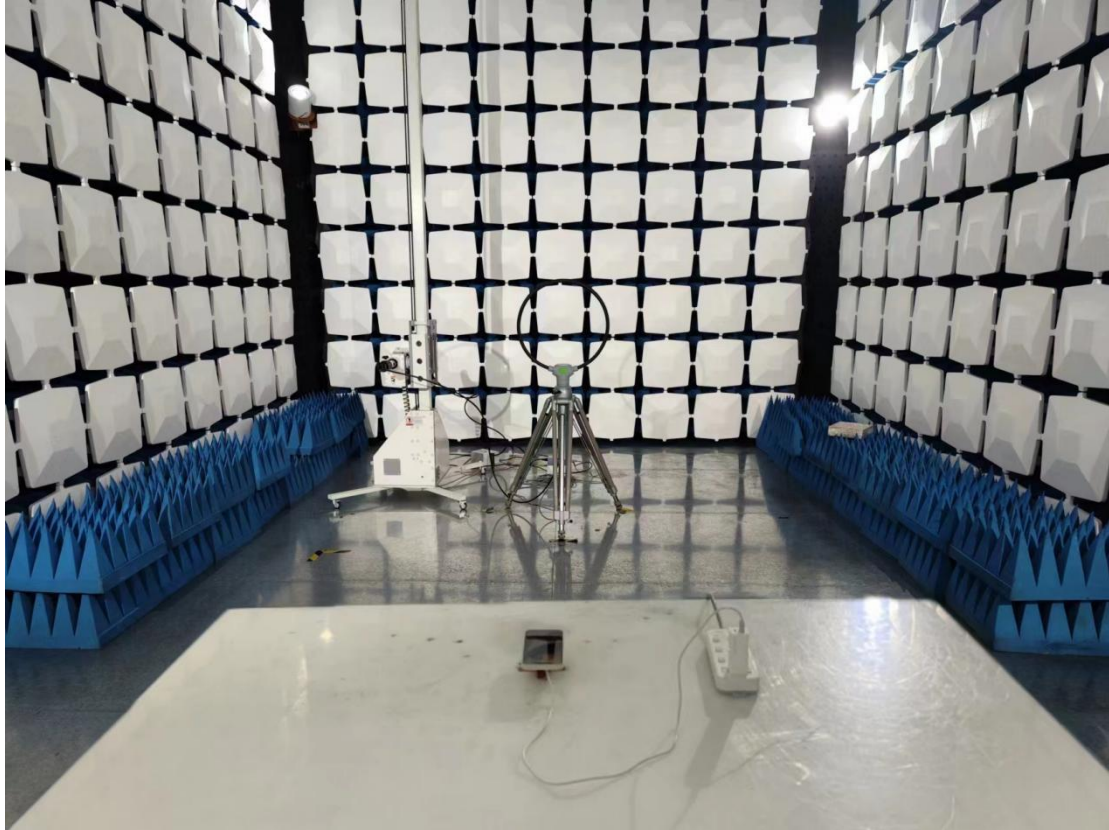

Blow 1GHz for radiated emission test setup

Conducted emission test setup