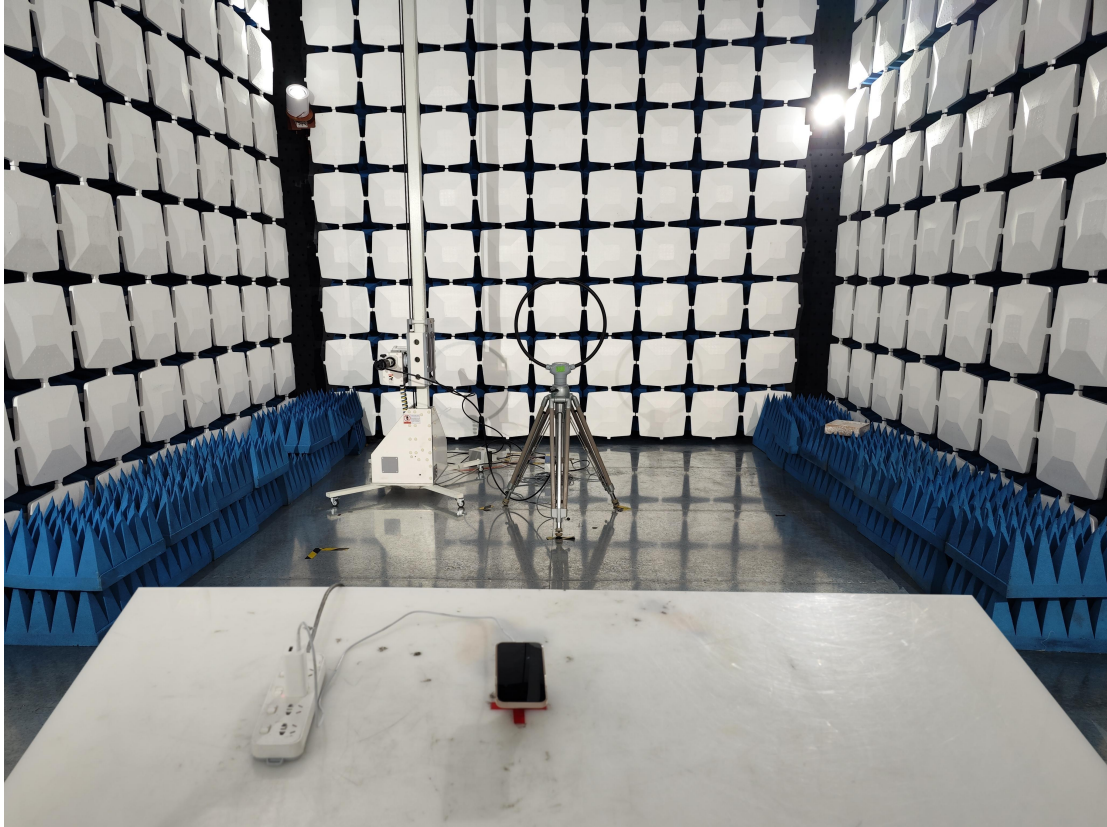

Blow 1GHz for radiated emission test setup

Conducted emission test setup