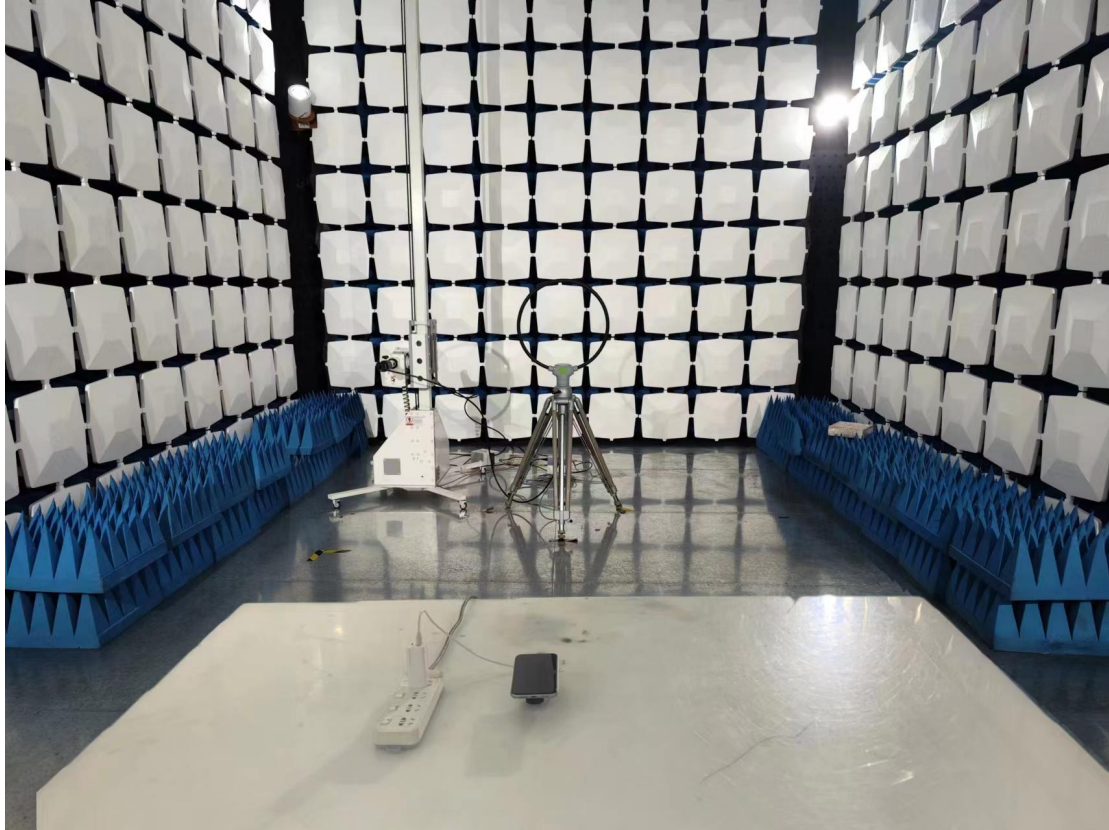

Blow 1GHz for radiated emission test setup

Conducted emission test setup