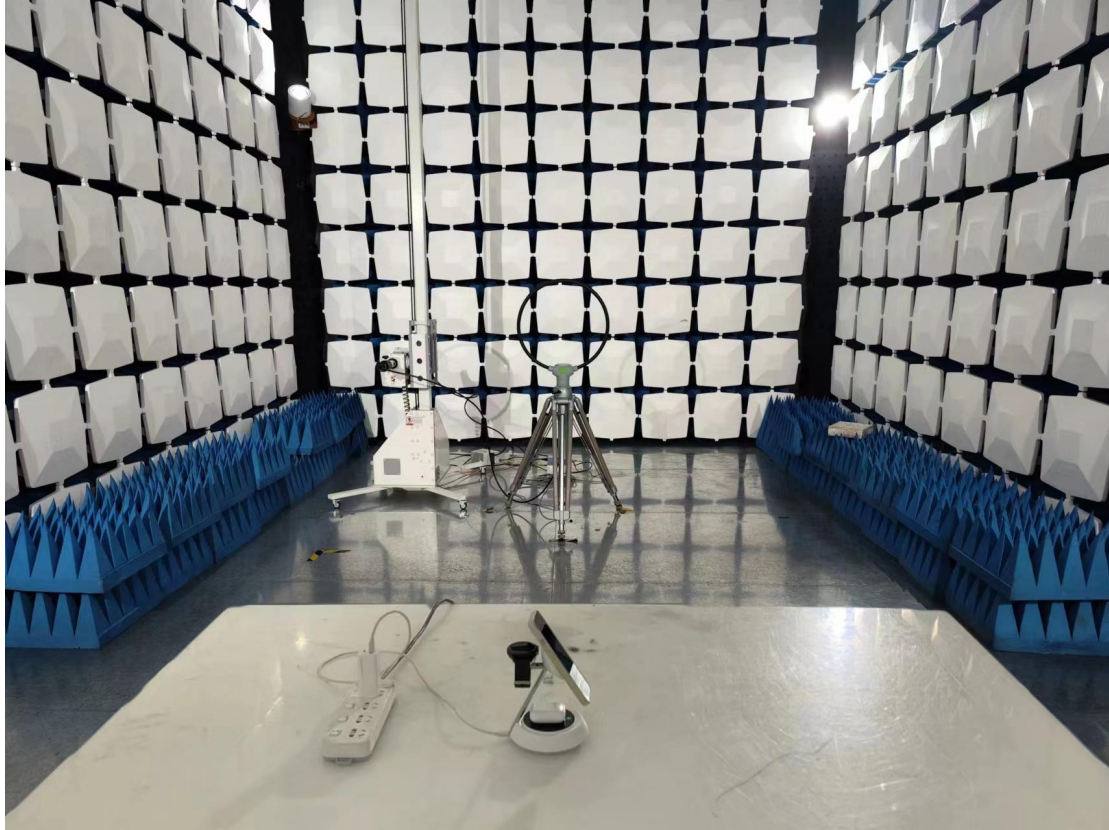

Blow 1GHz for radiated emission test setup

Conducted emission test setup