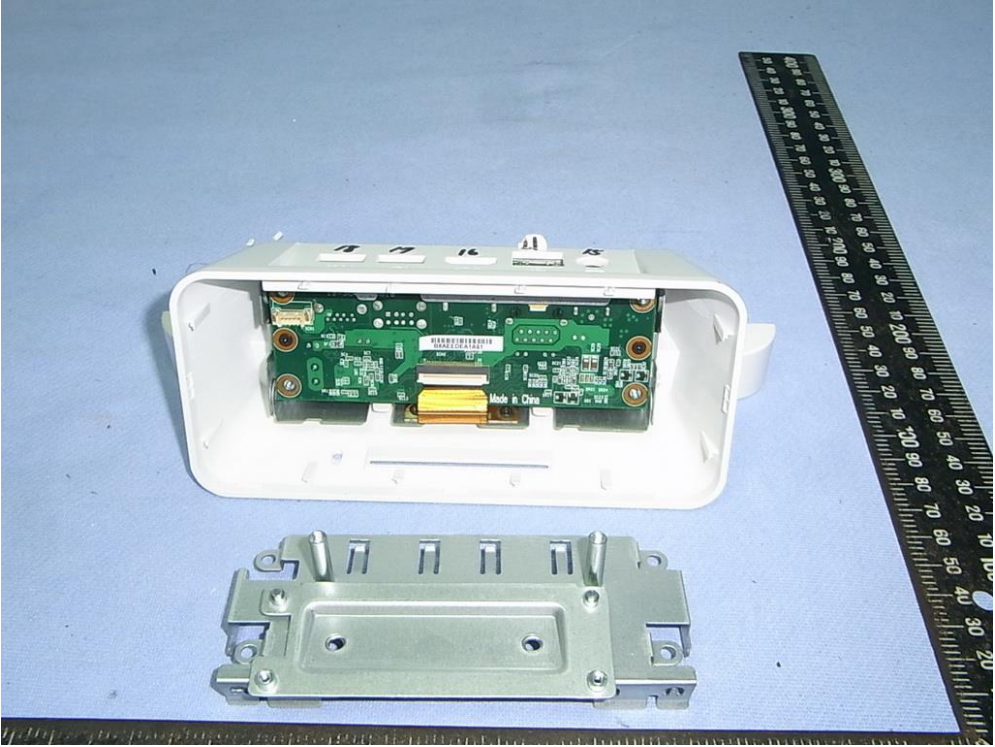

Figure 66
USB Ethernet mPAD, Internal View (USB Board, Front View)

Figure 67
USB Ethernet mPAD, Internal View (USB Board, Back View)

Figure 68
USB Ethernet mPAD, Internal View (LAN Board, Front View)

Figure 69
USB Ethernet mPAD, Internal View (LAN Board, Back View)

Figure 70
7" Pad Docking, Internal View (Removed Cover)

Figure 71
7" Pad Docking, Internal View (Control Board, Front View)

Figure 72
7" Pad Docking, Internal View (Control Board, Back View)

Figure 73
7" Pad Docking, Internal View