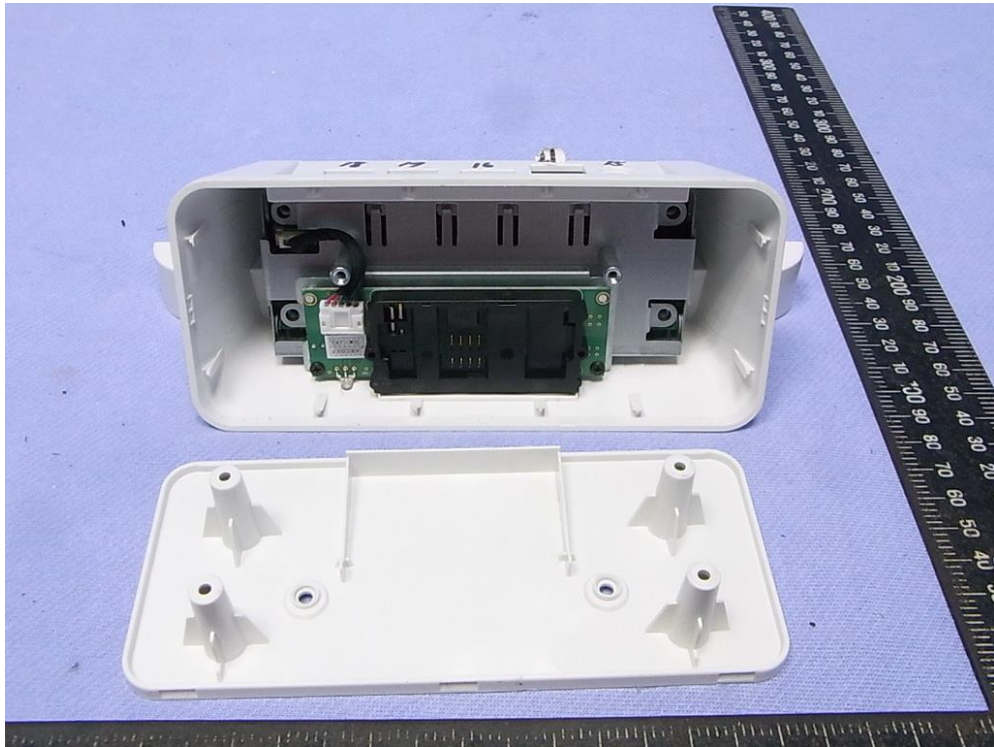

Figure 61
MSR Module, Internal View (USB Board, Front View)

Figure 62
MSR Module, Internal View (USB Board, Back View)

Figure 63
MSR Module, Internal View

Figure 64
MSR Module, Internal View

Figure 65
USB Ethernet mPAD, Internal View

Figure 66
USB Ethernet mPAD, Internal View (USB Board, Front View)

Figure 67
USB Ethernet mPAD, Internal View (USB Board, Back View)

Figure 68
USB Ethernet mPAD, Internal View (LAN Board, Front View)

Figure 69
USB Ethernet mPAD, Internal View (LAN Board, Back View)

Figure 70
7" Pad Docking, Internal View (Removed Cover)

Figure 71
7" Pad Docking, Internal View (Control Board, Front View)

Figure 72
7" Pad Docking, Internal View (Control Board, Back View)

Figure 73
7" Pad Docking, Internal View

Figure 74
7" Pad Docking, Internal View (Control Board, Front View)

Figure 75
7" Pad Docking, Internal View (Control Board, Back View)