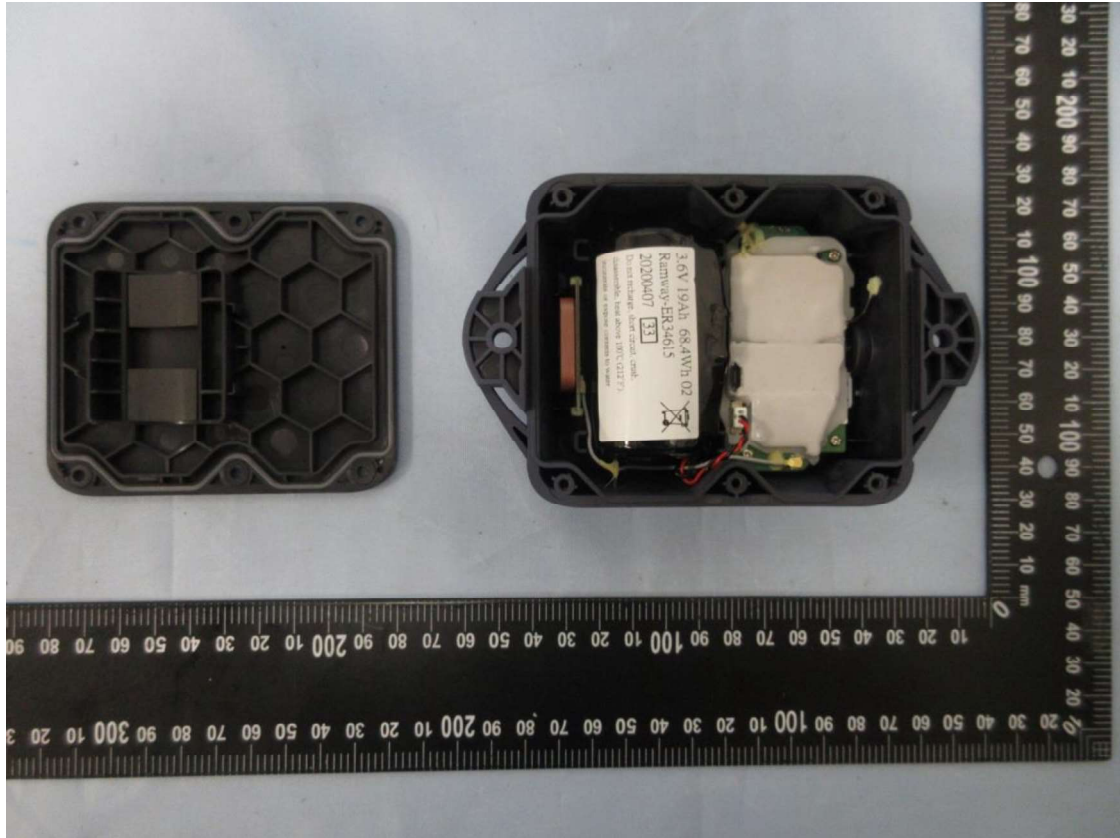

Product: Sigfox Tracker
Type Identification: ST-580 ATC6

Product: Sigfox Tracker

Type Identification: ST-580 ATC6

Product: Sigfox Tracker
Type Identification: ST-580 ATC6

Product: Sigfox Tracker

Type Identification: ST-580 ATC6