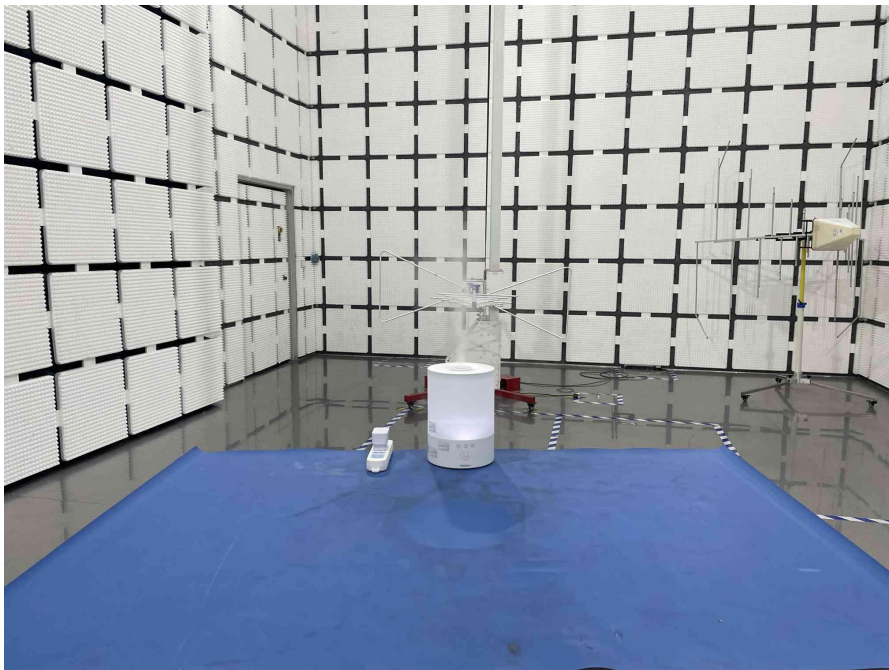

Product Name : MistFlow Smart Humidifier

Radiated Spurious Emissions

Conducted Emissions at AC Power Line (150kHz-30MHz)