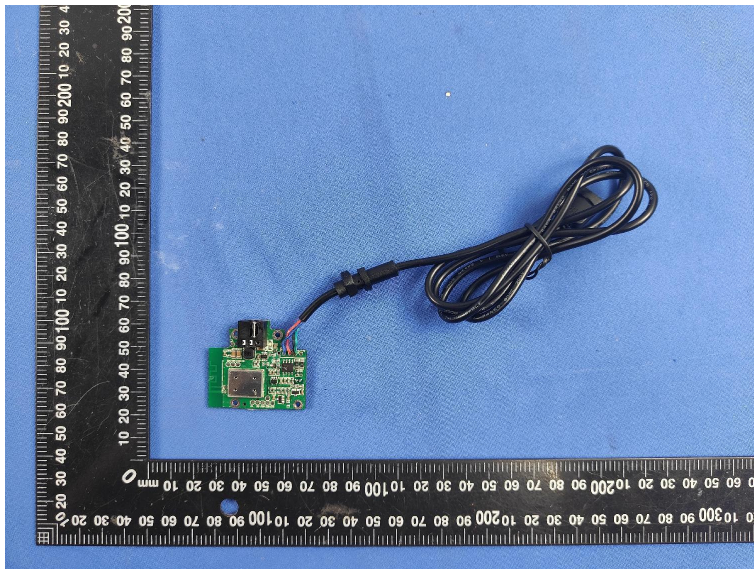

### Internal Photos of EUT

WIFI 2.4GHz  
ANTENNA