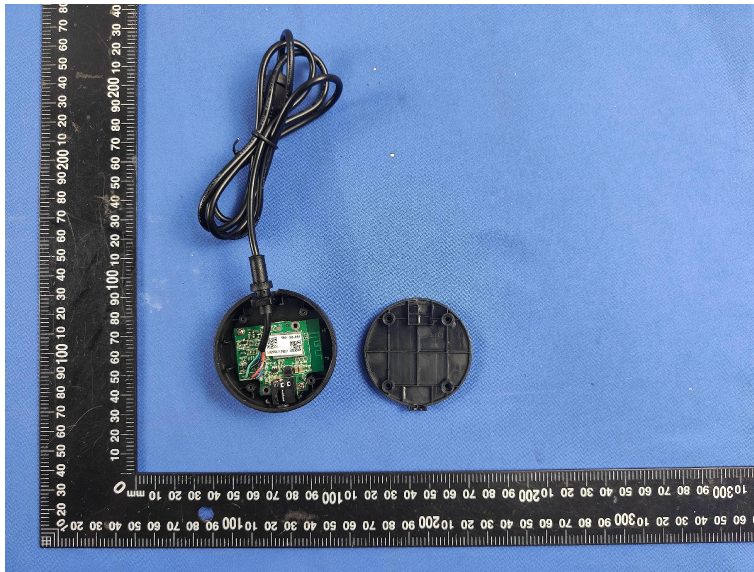

### Internal Photos of EUT

WIFI 2.4GHz  
ANTENNA