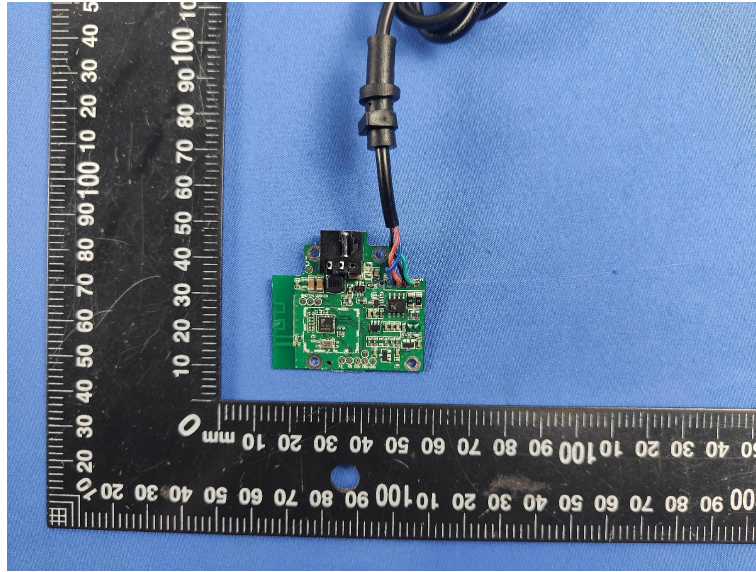

### Internal Photos of EUT

WIFI 2.4GHz  
ANTENNA