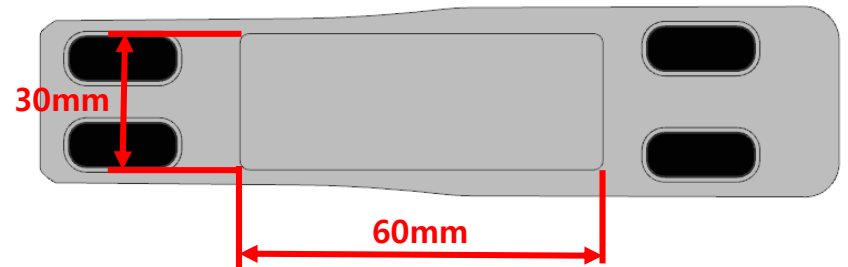

# Label Location

- ✓ Cradle Label location
  - Label location size: 60mm x 30mm

- ✓ BoxLabel position
  - Box size: 224.0mm x 264.0mm x 98.0mm
  - 10mm away from the lower right corner

# Label

✓ CRADLE Label (78mm x 28mm)

✓ BOX Label (88mm x 43mm)