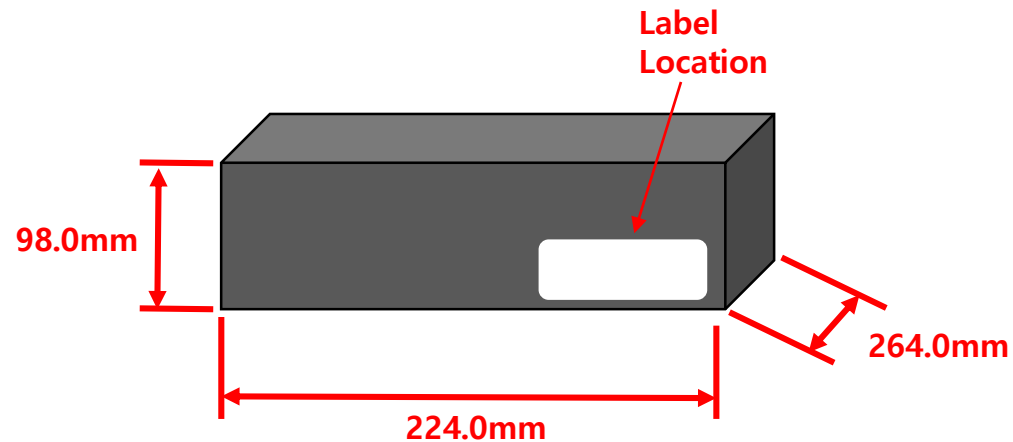

# Label Location

- ✓ Cradle Label location
  - Label location size: 60mm x 30mm

- ✓ BoxLabel position
  - Box size: 224.0mm x 264.0mm x 98.0mm
  - 10mm away from the lower right corner

# Label

✓ CRADLE Label (78mm x 28mm)

✓ BOX Label (88mm x 43mm)