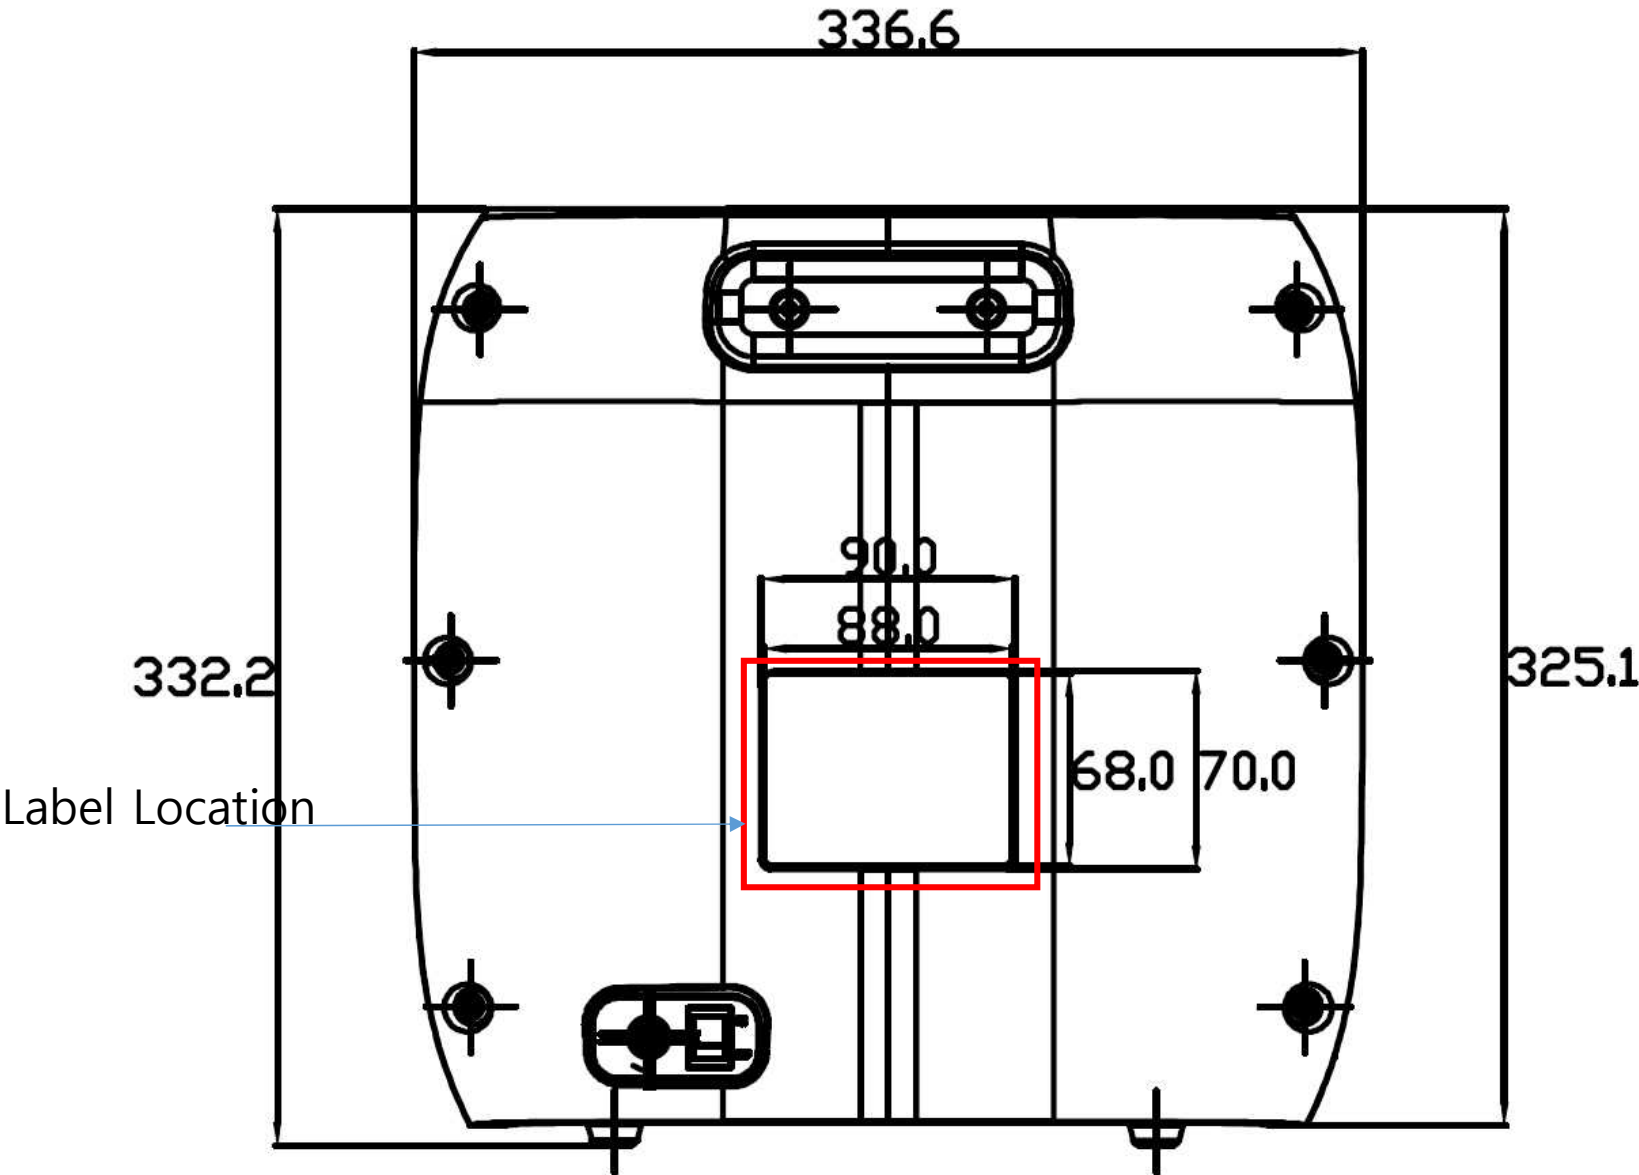

- SQUVA Label Location

■ SQUVA Product Label(KC, CE, FCC Apply)
88mm * 68mm