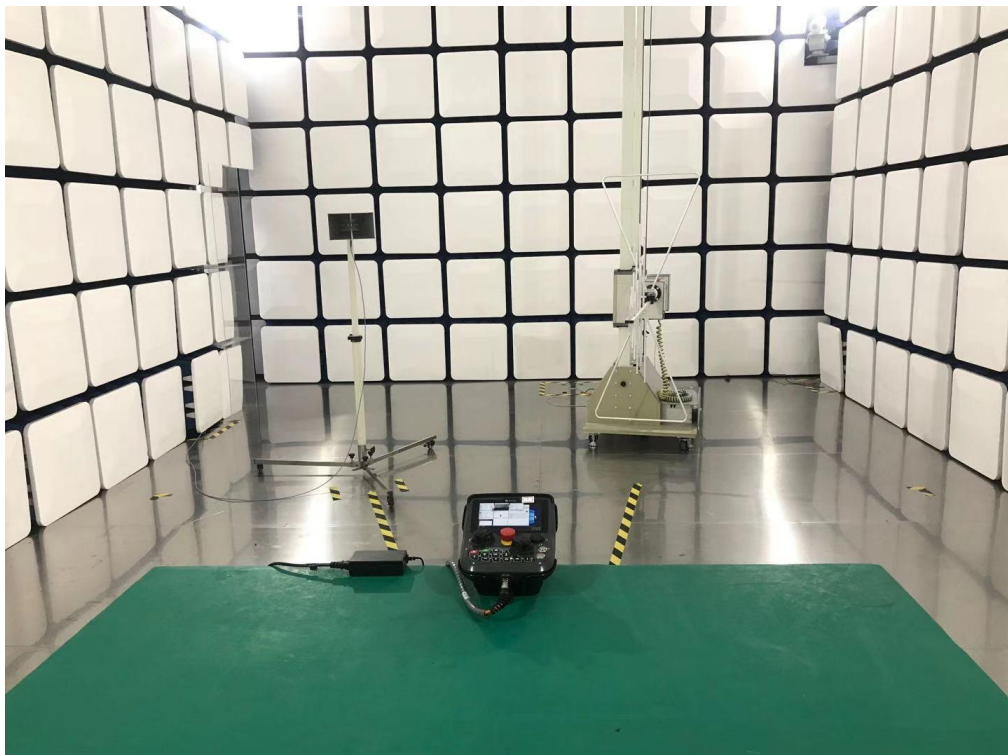

ANNEX B TEST SETUP PHOTOS

1 Radiated Test Photo

30 MHz-1 GHz

Close-Up

Above 1GHz

Close-Up

2 Conducted Emissions

Test Photo 1

3 Conducted Test Photo

Conducted Test-BLE&WIFI

Test-DFS