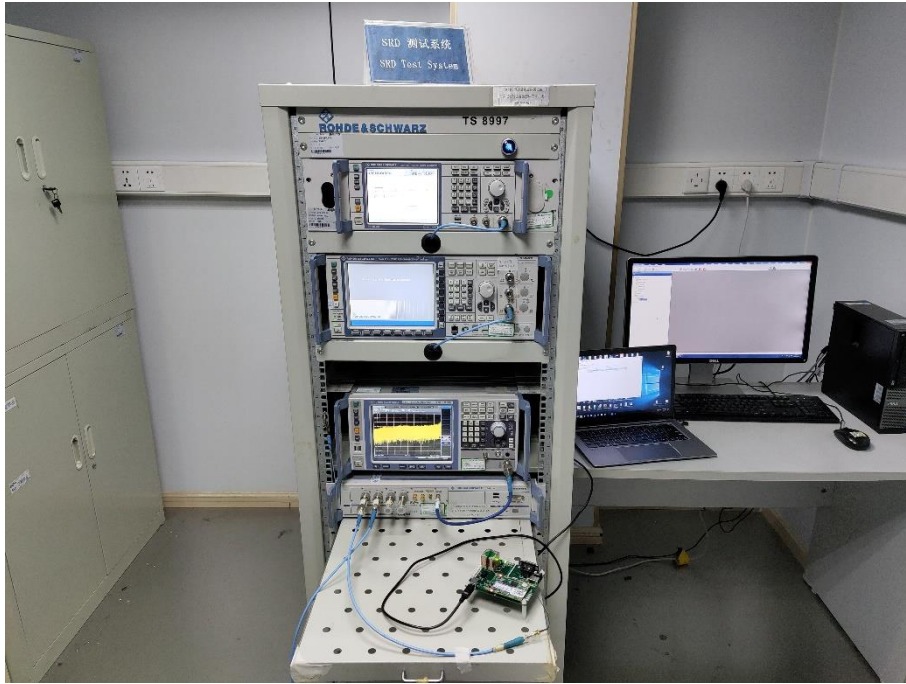

TEST SETUP PHOTOS

1 Radiated Test Photo

30MHz-1 GHz

Above 1GHz

Close-up

2 Conducted Emission

3 Conducted Test Photo

Test-WIFI

Test-DFS