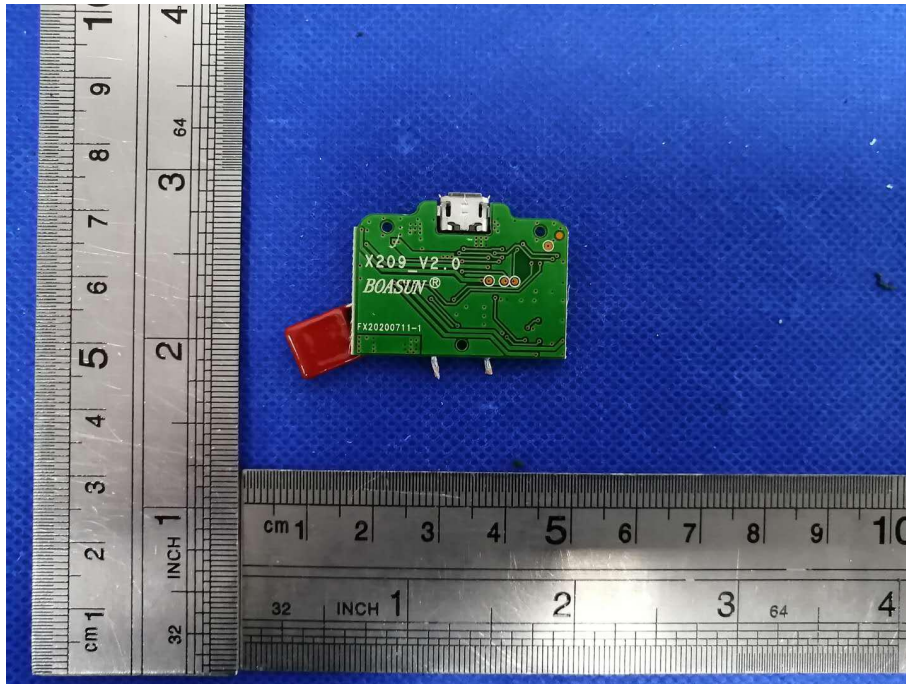

EUT PHOTO(Internal Photos) FCC ID: 2AXR6-EL197

GTS

***** END OF REPORT *****