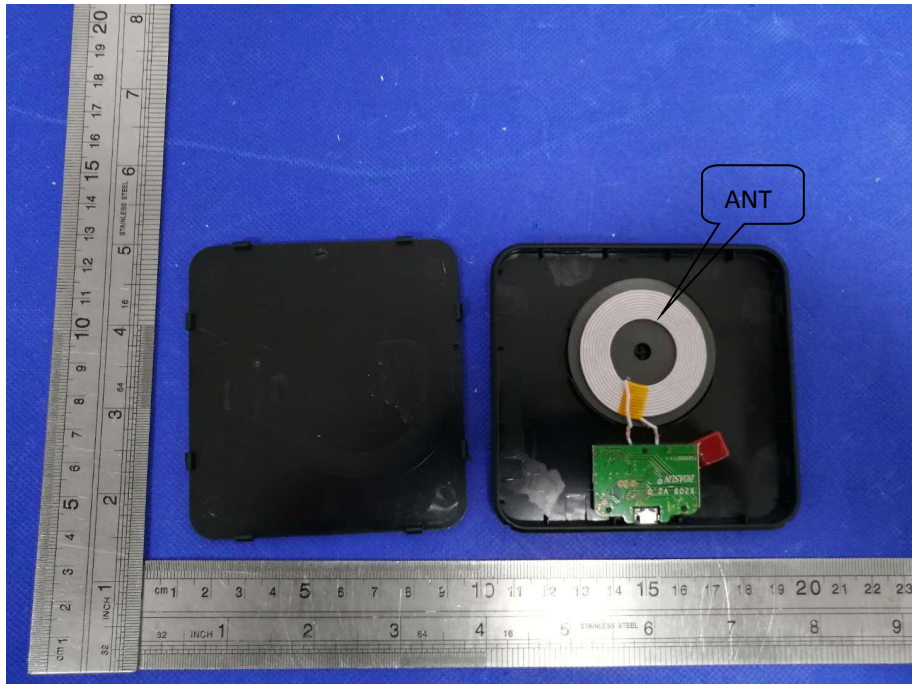

EUT PHOTO(Internal Photos) FCC ID: 2AXR6-EL197

GTS

***** END OF REPORT *****