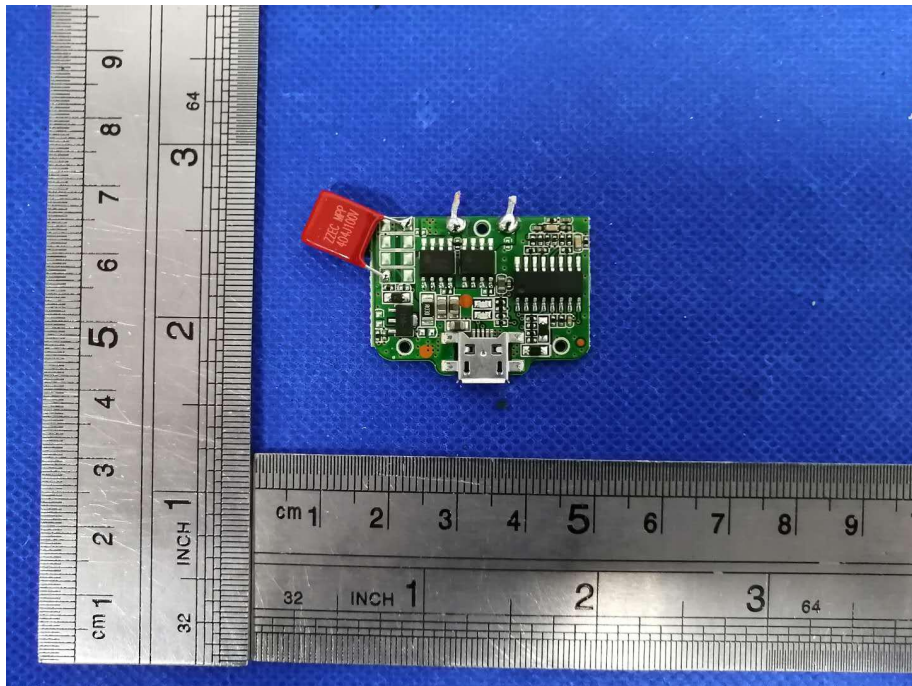

EUT PHOTO(Internal Photos) FCC ID: 2AXR6-EL197

GTS

***** END OF REPORT *****