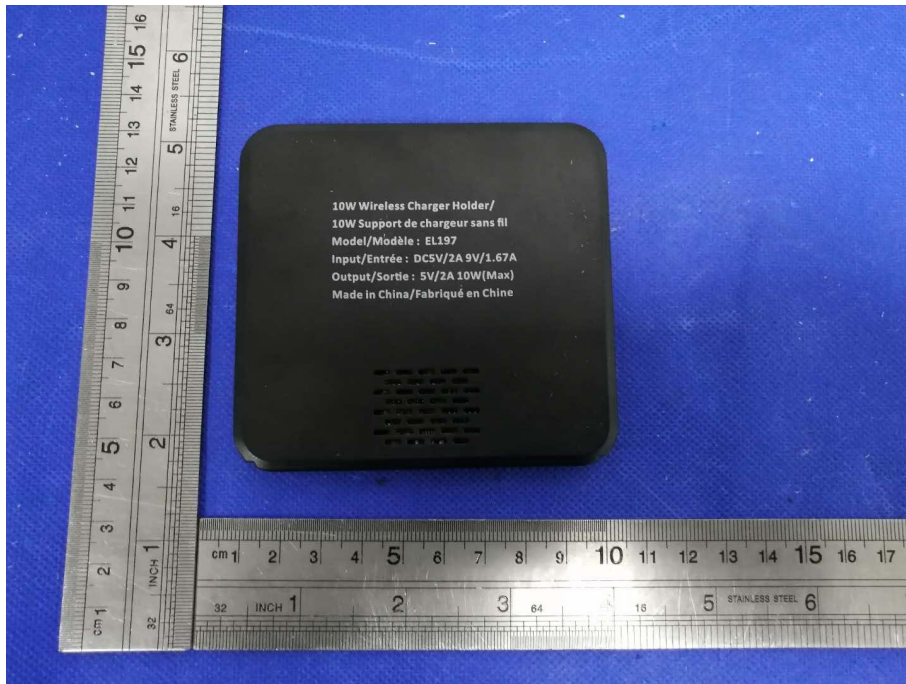

## EUT PHOTO(External Photos) FCC ID: 2AXR6-EL197