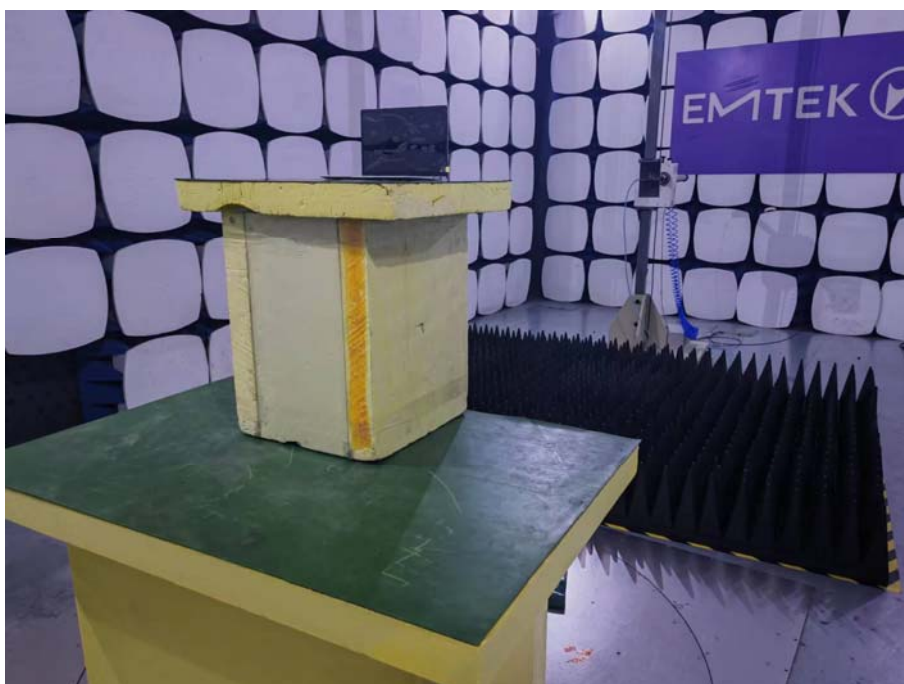

TEST SETUP PHOTOS

1.1. Photos of Radiation Emission Measurement

Spurious Emission Test Setup (30MHz-1GHz)

Spurious Emission Test Setup (Above 1GHz)

1.2. Conducted Emission Test

----- The End -----