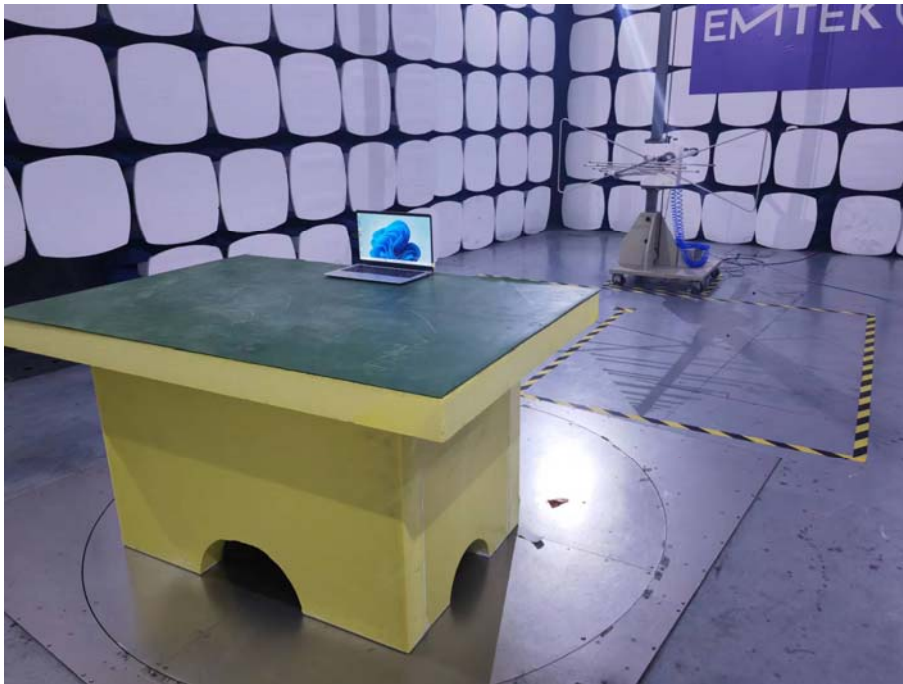

TEST SETUP PHOTOS

1.1. Photos of Radiation Emission Measurement

Spurious Emission Test Setup (30MHz-1GHz)

Spurious Emission Test Setup (Above 1GHz)

1.2. Conducted Emission Test

----- The End -----