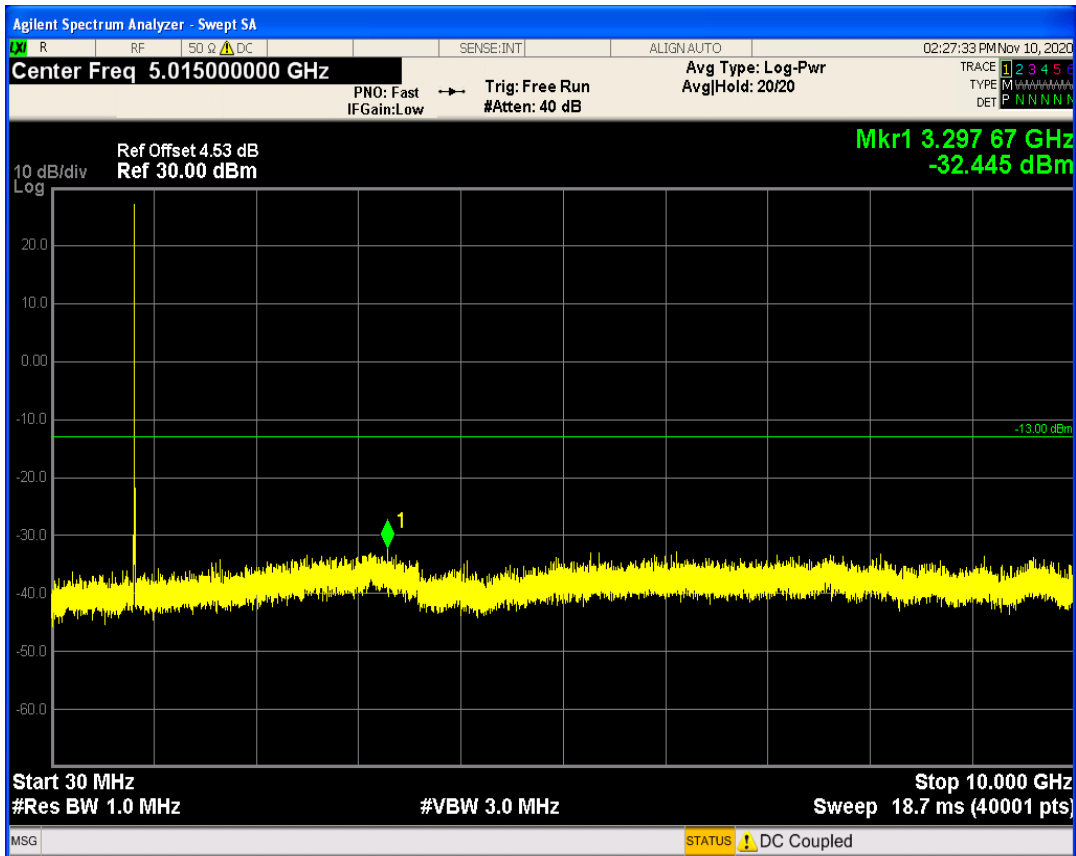

LTE Band5 QAM16 BW=3MHz Channel=20635 RB Size=15 Position=#0

LTE Band5 QPSK BW=5MHz Channel=20425 RB Size=1 Position=#0

LTE Band5 QAM16 BW=5MHz Channel=20425 RB Size=1 Position=#0

LTE Band5 QPSK BW=5MHz Channel=20425 RB Size=25 Position=#0

LTE Band5 QAM16 BW=5MHz Channel=20425 RB Size=25 Position=#0

LTE Band5 QPSK BW=5MHz Channel=20525 RB Size=1 Position=#0

LTE Band5 QPSK BW=5MHz Channel=20525 RB Size=25 Position=#0

LTE Band5 QAM16 BW=5MHz Channel=20525 RB Size=1 Position=#0

LTE Band5 QAM16 BW=5MHz Channel=20525 RB Size=25 Position=#0

LTE Band5 QPSK BW=5MHz Channel=20625 RB Size=1 Position=#0

LTE Band5 QPSK BW=5MHz Channel=20625 RB Size=25 Position=#0

LTE Band5 QAM16 BW=5MHz Channel=20625 RB Size=25 Position=#0