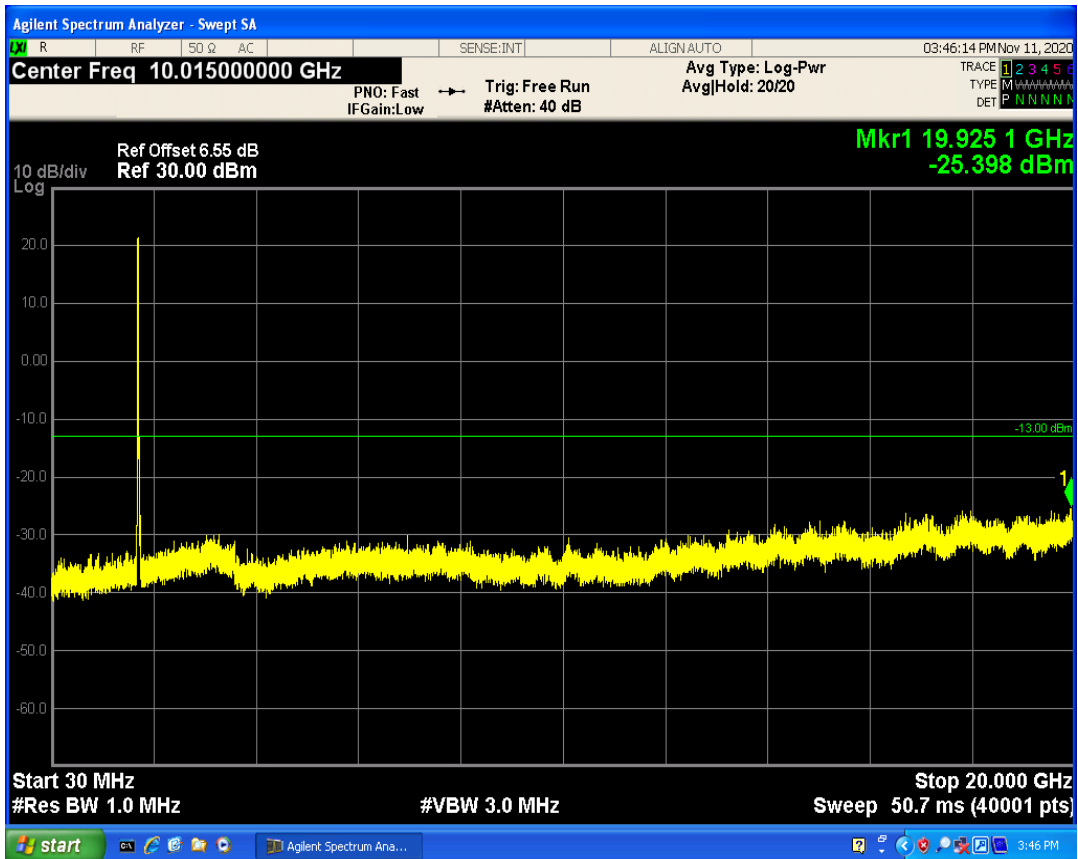

LTE Band66 QAM16 BW=10MHz Channel=132022 RB Size=50 Position=#0

LTE Band66 QPSK BW=10MHz Channel=132622 RB Size=1 Position=#0

LTE Band66 QPSK BW=10MHz Channel=132622 RB Size=50 Position=#0

LTE Band66 QAM16 BW=10MHz Channel=132622 RB Size=50 Position=#0

LTE Band66 QAM16 BW=10MHz Channel=132622 RB Size=1 Position=#0

LTE Band66 QPSK BW=15MHz Channel=132047 RB Size=1 Position=#0

LTE Band66 QPSK BW=15MHz Channel=132047 RB Size=75 Position=#0

LTE Band66 QAM16 BW=15MHz Channel=132047 RB Size=1 Position=#0