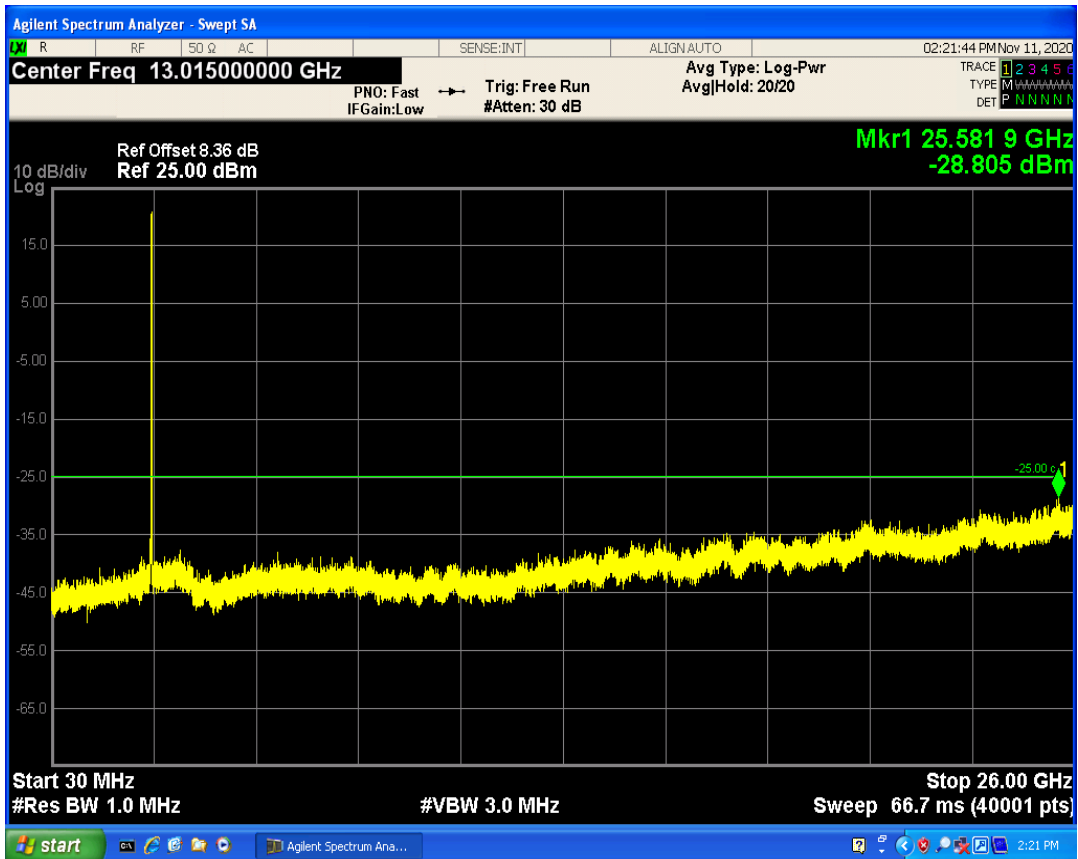

LTE Band7 QAM16 BW=5MHz Channel=21425 RB Size=25 Position=#0

LTE Band7 QPSK BW=10MHz Channel=20800 RB Size=1 Position=#0

LTE Band7 QAM16 BW=10MHz Channel=20800 RB Size=1 Position=#0

LTE Band7 QPSK BW=10MHz Channel=20800 RB Size=50 Position=#0

LTE Band7 QAM16 BW=10MHz Channel=20800 RB Size=50 Position=#0

LTE Band7 QPSK BW=10MHz Channel=21100 RB Size=1 Position=#0

LTE Band7 QPSK BW=10MHz Channel=21100 RB Size=50 Position=#0

LTE Band7 QAM16 BW=10MHz Channel=21100 RB Size=1 Position=#0

LTE Band7 QAM16 BW=10MHz Channel=21100 RB Size=50 Position=#0

LTE Band7 QPSK BW=10MHz Channel=21400 RB Size=1 Position=#0

LTE Band7 QPSK BW=10MHz Channel=21400 RB Size=50 Position=#0

LTE Band7 QAM16 BW=10MHz Channel=21400 RB Size=1 Position=#0