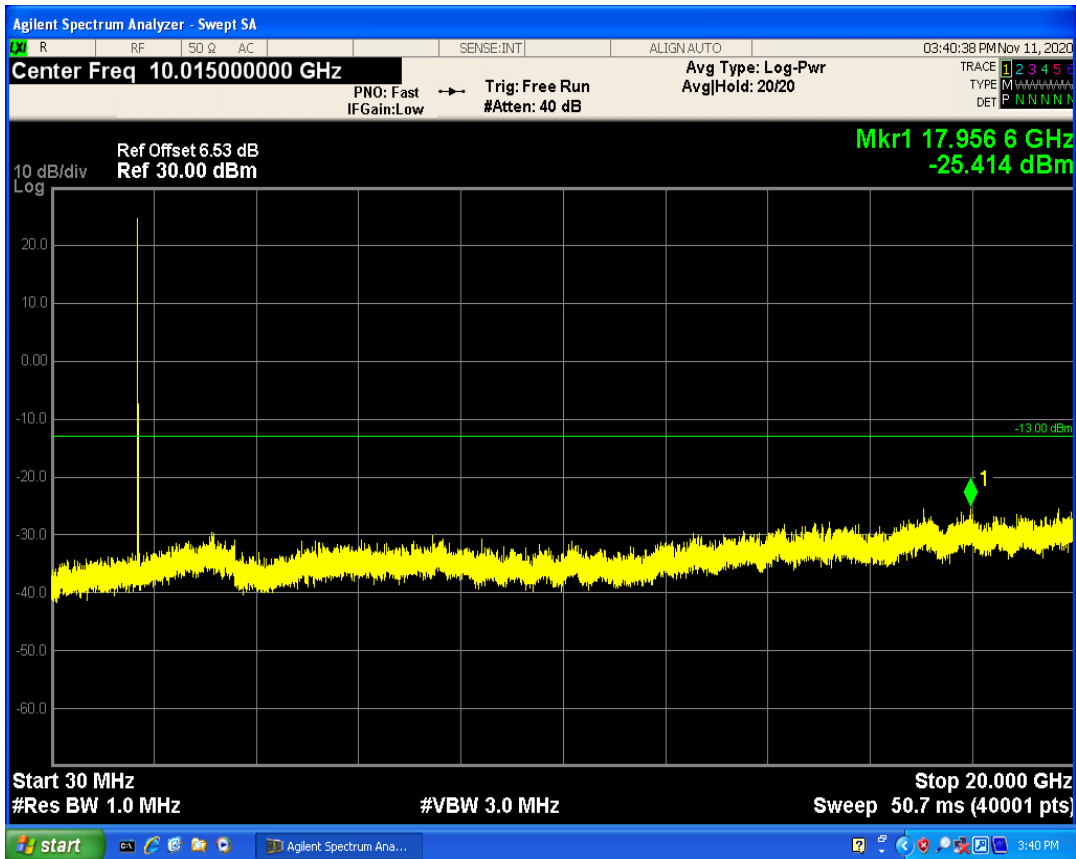

LTE Band5 QAM16 BW=10MHz Channel=20600 RB Size=1 Position=#0

LTE Band66 QPSK BW=1.4MHz Channel=131979 RB Size=1 Position=#0

LTE Band66 QPSK BW=1.4MHz Channel=131979 RB Size=6 Position=#0

LTE Band66 QAM16 BW=1.4MHz Channel=131979 RB Size=1 Position=#0

LTE Band66 QAM16 BW=1.4MHz Channel=131979 RB Size=6 Position=#0

LTE Band66 QPSK BW=1.4MHz Channel=132665 RB Size=1 Position=#0

LTE Band66 QPSK BW=1.4MHz Channel=132665 RB Size=6 Position=#0

LTE Band66 QAM16 BW=1.4MHz Channel=132665 RB Size=1 Position=#0

LTE Band66 QAM16 BW=1.4MHz Channel=132665 RB Size=6 Position=#0

LTE Band66 QPSK BW=3MHz Channel=131987 RB Size=1 Position=#0

LTE Band66 QPSK BW=3MHz Channel=131987 RB Size=15 Position=#0

LTE Band66 QAM16 BW=3MHz Channel=131987 RB Size=1 Position=#0