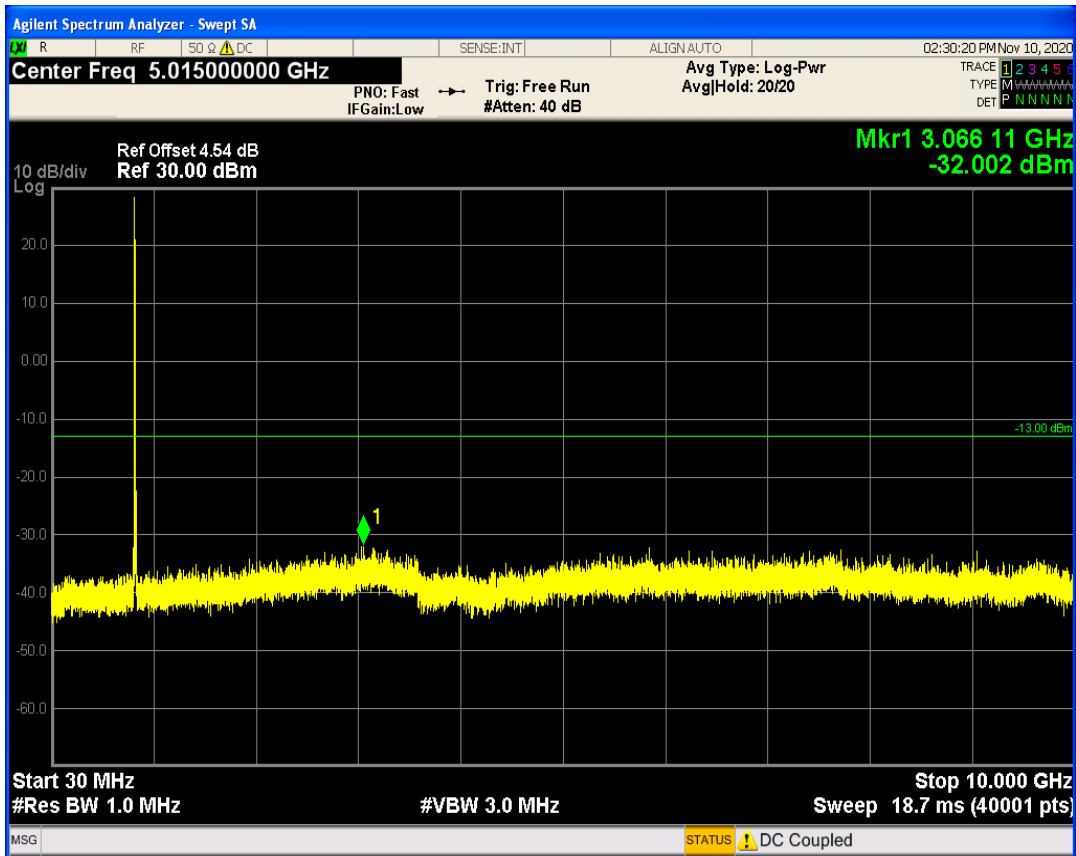

LTE Band5 QAM16 BW=10MHz Channel=20450 RB Size=50 Position=#0

LTE Band5 QPSK BW=10MHz Channel=20525 RB Size=1 Position=#0

LTE Band5 QPSK BW=10MHz Channel=20525 RB Size=50 Position=#0

LTE Band5 QAM16 BW=10MHz Channel=20525 RB Size=50 Position=#0

LTE Band5 QAM16 BW=10MHz Channel=20525 RB Size=1 Position=#0

LTE Band5 QPSK BW=10MHz Channel=20600 RB Size=1 Position=#0

LTE Band5 QPSK BW=10MHz Channel=20600 RB Size=50 Position=#0

LTE Band5 QAM16 BW=10MHz Channel=20600 RB Size=50 Position=#0

LTE Band5 QAM16 BW=10MHz Channel=20600 RB Size=1 Position=#0

LTE Band66 QPSK BW=1.4MHz Channel=131979 RB Size=1 Position=#0

LTE Band66 QPSK BW=1.4MHz Channel=131979 RB Size=6 Position=#0

LTE Band66 QAM16 BW=1.4MHz Channel=131979 RB Size=1 Position=#0