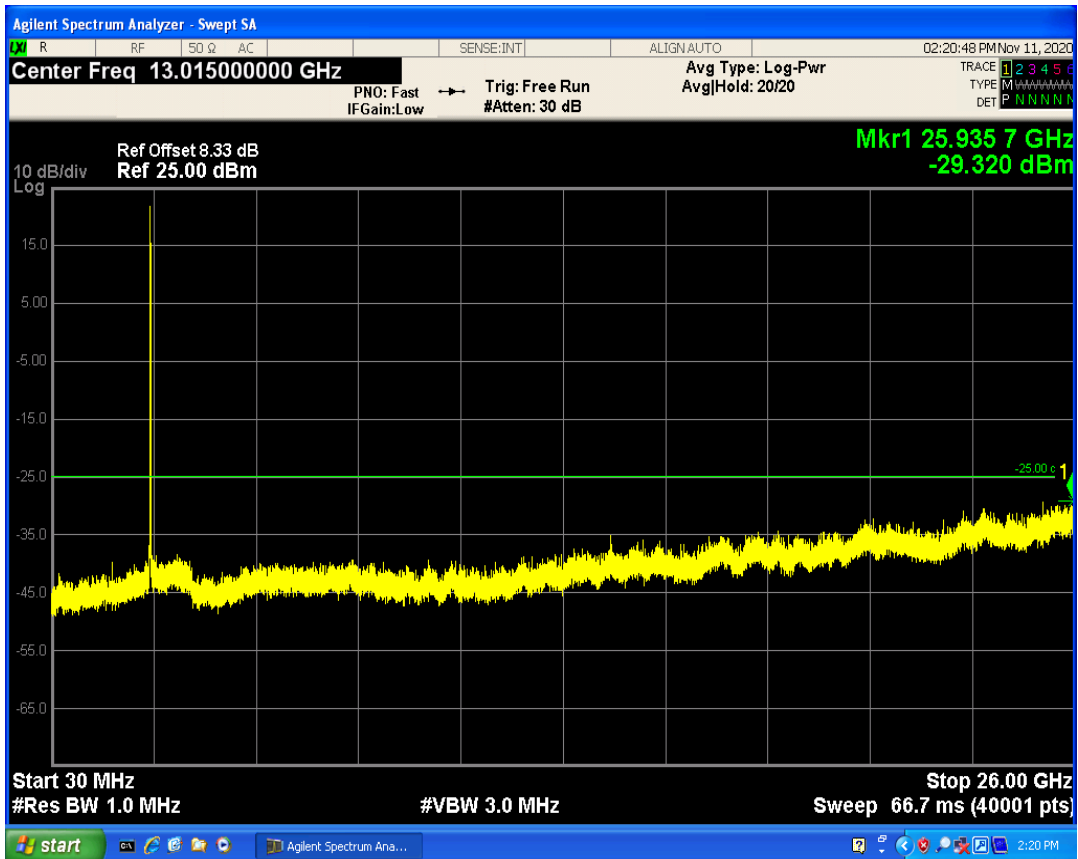

LTE Band7 QAM16 BW=5MHz Channel=21100 RB Size=25 Position=#0

LTE Band7 QPSK BW=5MHz Channel=21425 RB Size=1 Position=#0

LTE Band7 QPSK BW=5MHz Channel=21425 RB Size=25 Position=#0

LTE Band7 QAM16 BW=5MHz Channel=21425 RB Size=1 Position=#0

LTE Band7 QAM16 BW=5MHz Channel=21425 RB Size=25 Position=#0

LTE Band7 QPSK BW=10MHz Channel=20800 RB Size=1 Position=#0

LTE Band7 QAM16 BW=10MHz Channel=20800 RB Size=1 Position=#0

LTE Band7 QPSK BW=10MHz Channel=20800 RB Size=50 Position=#0

LTE Band7 QAM16 BW=10MHz Channel=20800 RB Size=50 Position=#0

LTE Band7 QPSK BW=10MHz Channel=21100 RB Size=1 Position=#0

LTE Band7 QPSK BW=10MHz Channel=21100 RB Size=50 Position=#0

LTE Band7 QAM16 BW=10MHz Channel=21100 RB Size=1 Position=#0