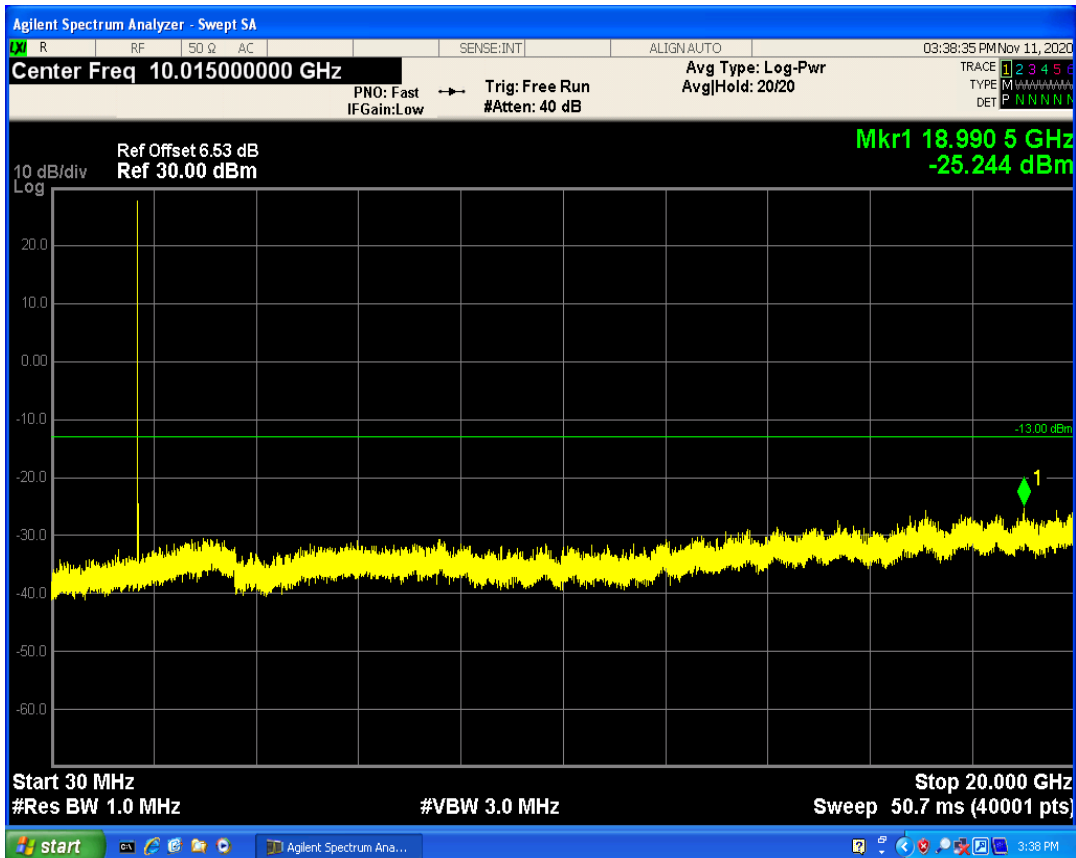

LTE Band5 QAM16 BW=10MHz Channel=20450 RB Size=50 Position=#0

LTE Band5 QPSK BW=10MHz Channel=20525 RB Size=1 Position=#0

LTE Band5 QPSK BW=10MHz Channel=20525 RB Size=50 Position=#0

LTE Band5 QAM16 BW=10MHz Channel=20525 RB Size=50 Position=#0

LTE Band5 QAM16 BW=10MHz Channel=20525 RB Size=1 Position=#0

LTE Band5 QPSK BW=10MHz Channel=20600 RB Size=1 Position=#0

LTE Band5 QPSK BW=10MHz Channel=20600 RB Size=50 Position=#0

LTE Band5 QAM16 BW=10MHz Channel=20600 RB Size=50 Position=#0

LTE Band5 QAM16 BW=10MHz Channel=20600 RB Size=1 Position=#0

LTE Band66 QPSK BW=1.4MHz Channel=131979 RB Size=1 Position=#0

LTE Band66 QPSK BW=1.4MHz Channel=131979 RB Size=6 Position=#0

LTE Band66 QAM16 BW=1.4MHz Channel=131979 RB Size=1 Position=#0

LTE Band66 QAM16 BW=1.4MHz Channel=131979 RB Size=6 Position=#0

LTE Band66 QPSK BW=1.4MHz Channel=132665 RB Size=1 Position=#0

LTE Band66 QPSK BW=1.4MHz Channel=132665 RB Size=6 Position=#0

LTE Band66 QAM16 BW=1.4MHz Channel=132665 RB Size=1 Position=#0