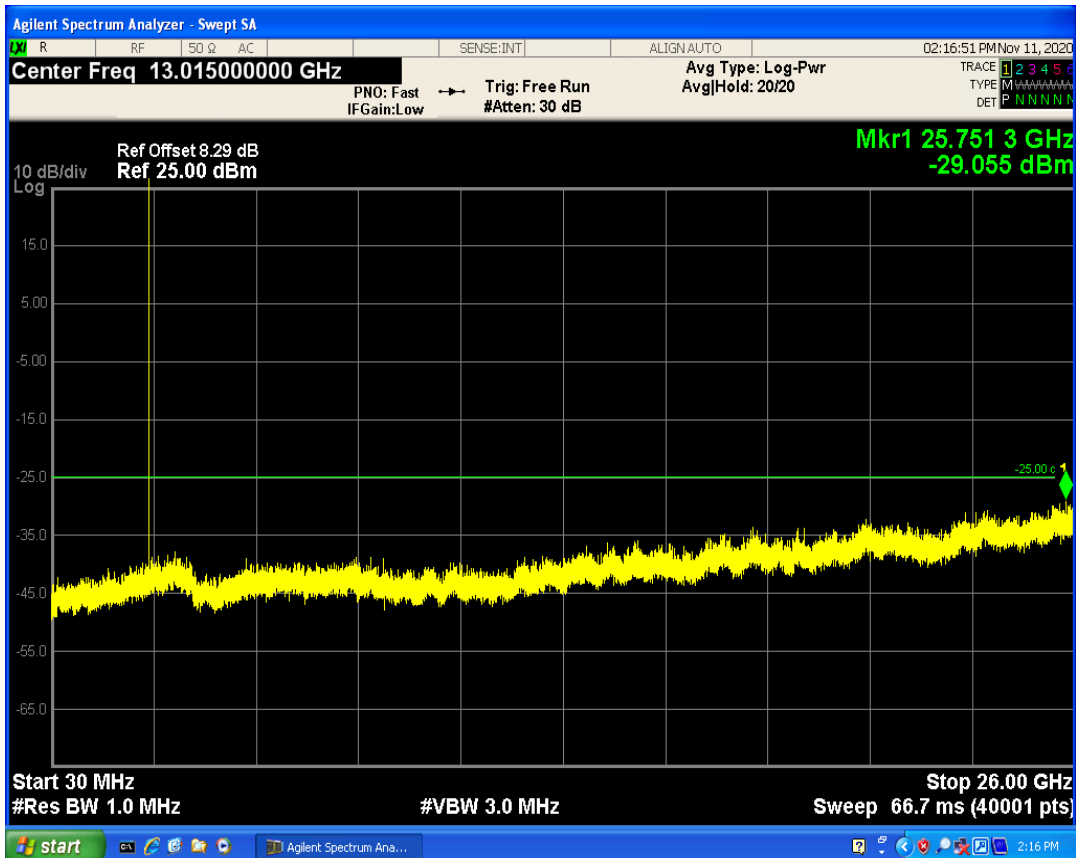

LTE Band66 QAM16 BW=15MHz Channel=132597 RB Size=75 Position=#0

LTE Band66 QPSK BW=20MHz Channel=132072 RB Size=1 Position=#0

LTE Band66 QPSK BW=20MHz Channel=132072 RB Size=100 Position=#0

LTE Band66 QAM16 BW=20MHz Channel=132072 RB Size=100 Position=#0

LTE Band66 QAM16 BW=20MHz Channel=132072 RB Size=1 Position=#0

LTE Band66 QPSK BW=20MHz Channel=132572 RB Size=1 Position=#0

LTE Band66 QPSK BW=20MHz Channel=132572 RB Size=100 Position=#0

LTE Band66 QAM16 BW=20MHz Channel=132572 RB Size=1 Position=#0

LTE Band66 QAM16 BW=20MHz Channel=132572 RB Size=100 Position=#0

LTE Band7 QPSK BW=5MHz Channel=20775 RB Size=1 Position=#0

LTE Band7 QPSK BW=5MHz Channel=20775 RB Size=25 Position=#0

LTE Band7 QAM16 BW=5MHz Channel=20775 RB Size=25 Position=#0