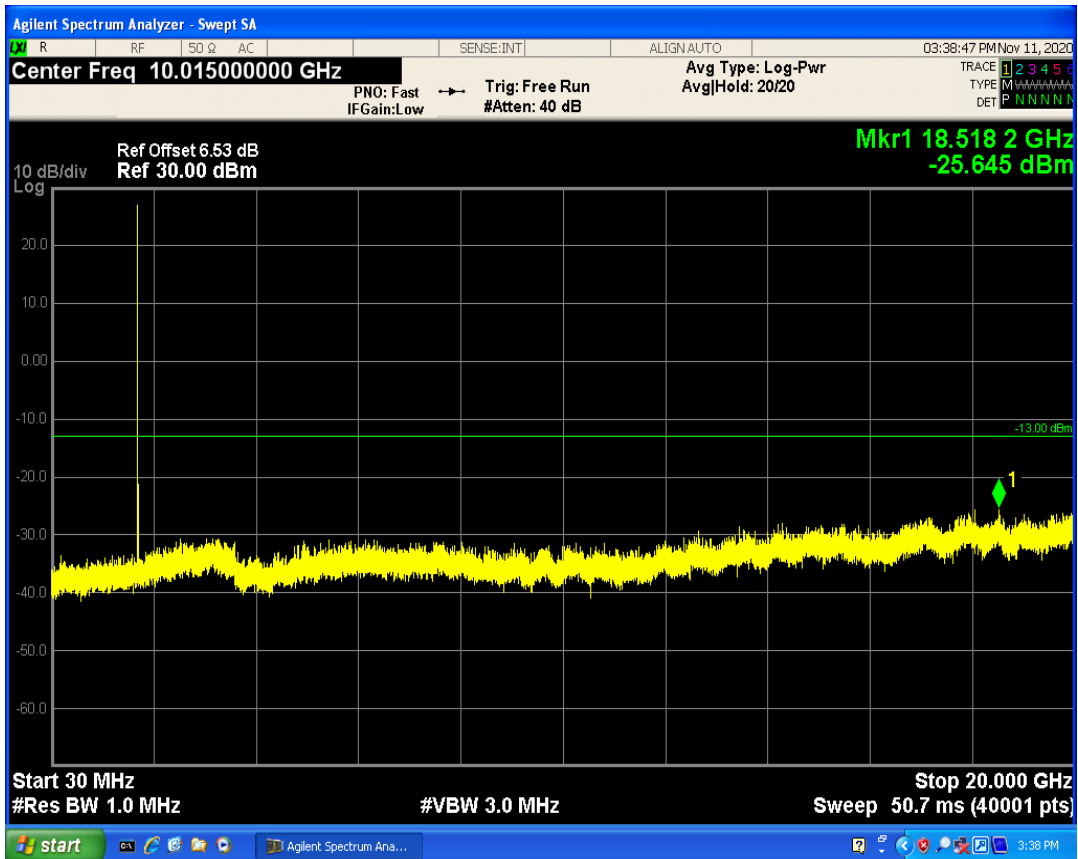

LTE Band5 QAM16 BW=10MHz Channel=20450 RB Size=50 Position=#0

LTE Band5 QPSK BW=10MHz Channel=20525 RB Size=1 Position=#0

LTE Band5 QPSK BW=10MHz Channel=20525 RB Size=50 Position=#0

LTE Band5 QAM16 BW=10MHz Channel=20525 RB Size=50 Position=#0

LTE Band5 QAM16 BW=10MHz Channel=20525 RB Size=1 Position=#0

LTE Band5 QPSK BW=10MHz Channel=20600 RB Size=1 Position=#0

LTE Band5 QPSK BW=10MHz Channel=20600 RB Size=50 Position=#0

LTE Band5 QAM16 BW=10MHz Channel=20600 RB Size=50 Position=#0

LTE Band5 QAM16 BW=10MHz Channel=20600 RB Size=1 Position=#0

LTE Band66 QPSK BW=1.4MHz Channel=131979 RB Size=1 Position=#0

LTE Band66 QPSK BW=1.4MHz Channel=131979 RB Size=6 Position=#0

LTE Band66 QAM16 BW=1.4MHz Channel=131979 RB Size=1 Position=#0