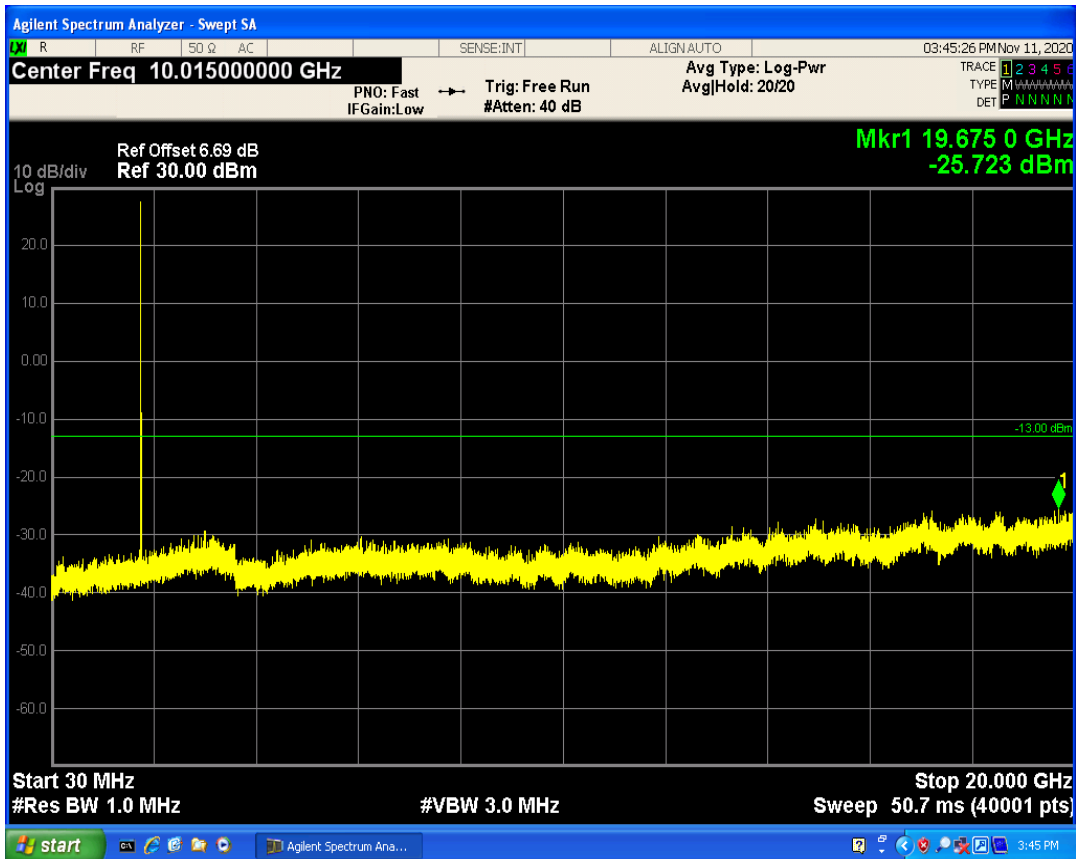

LTE Band66 QAM16 BW=5MHz Channel=132647 RB Size=25 Position=#0

LTE Band66 QPSK BW=10MHz Channel=132022 RB Size=1 Position=#0

LTE Band66 QPSK BW=10MHz Channel=132022 RB Size=50 Position=#0

LTE Band66 QAM16 BW=10MHz Channel=132022 RB Size=1 Position=#0

LTE Band66 QAM16 BW=10MHz Channel=132022 RB Size=50 Position=#0

LTE Band66 QPSK BW=10MHz Channel=132622 RB Size=1 Position=#0

LTE Band66 QPSK BW=10MHz Channel=132622 RB Size=50 Position=#0

LTE Band66 QAM16 BW=10MHz Channel=132622 RB Size=50 Position=#0

LTE Band66 QAM16 BW=10MHz Channel=132622 RB Size=1 Position=#0

LTE Band66 QPSK BW=15MHz Channel=132047 RB Size=1 Position=#0

LTE Band66 QPSK BW=15MHz Channel=132047 RB Size=75 Position=#0

LTE Band66 QAM16 BW=15MHz Channel=132047 RB Size=1 Position=#0