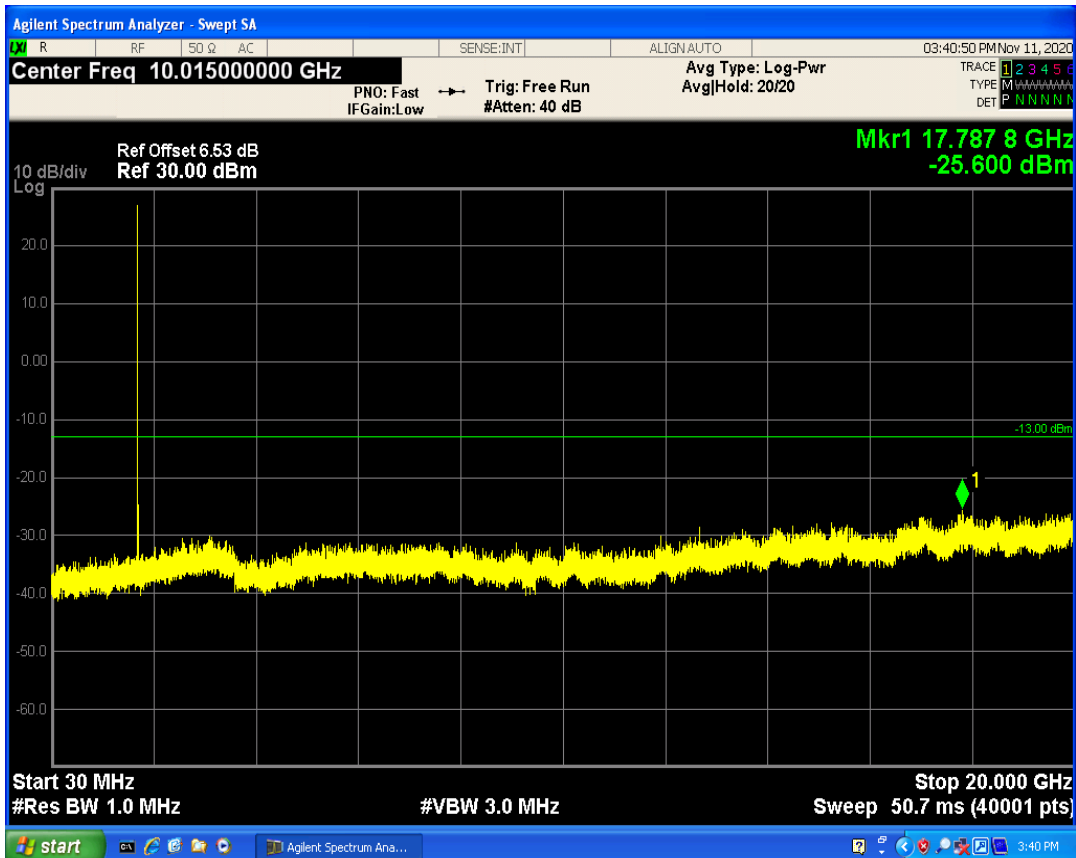

LTE Band66 QAM16 BW=1.4MHz Channel=131979 RB Size=6 Position=#0

LTE Band66 QPSK BW=1.4MHz Channel=132665 RB Size=1 Position=#0

LTE Band66 QPSK BW=1.4MHz Channel=132665 RB Size=6 Position=#0

LTE Band66 QAM16 BW=1.4MHz Channel=132665 RB Size=1 Position=#0

LTE Band66 QAM16 BW=1.4MHz Channel=132665 RB Size=6 Position=#0

LTE Band66 QPSK BW=3MHz Channel=131987 RB Size=1 Position=#0

LTE Band66 QPSK BW=3MHz Channel=131987 RB Size=15 Position=#0

LTE Band66 QAM16 BW=3MHz Channel=131987 RB Size=1 Position=#0

LTE Band66 QAM16 BW=3MHz Channel=131987 RB Size=15 Position=#0

LTE Band66 QPSK BW=3MHz Channel=132657 RB Size=1 Position=#0

LTE Band66 QAM16 BW=3MHz Channel=132657 RB Size=1 Position=#0

LTE Band66 QPSK BW=3MHz Channel=132657 RB Size=15 Position=#0