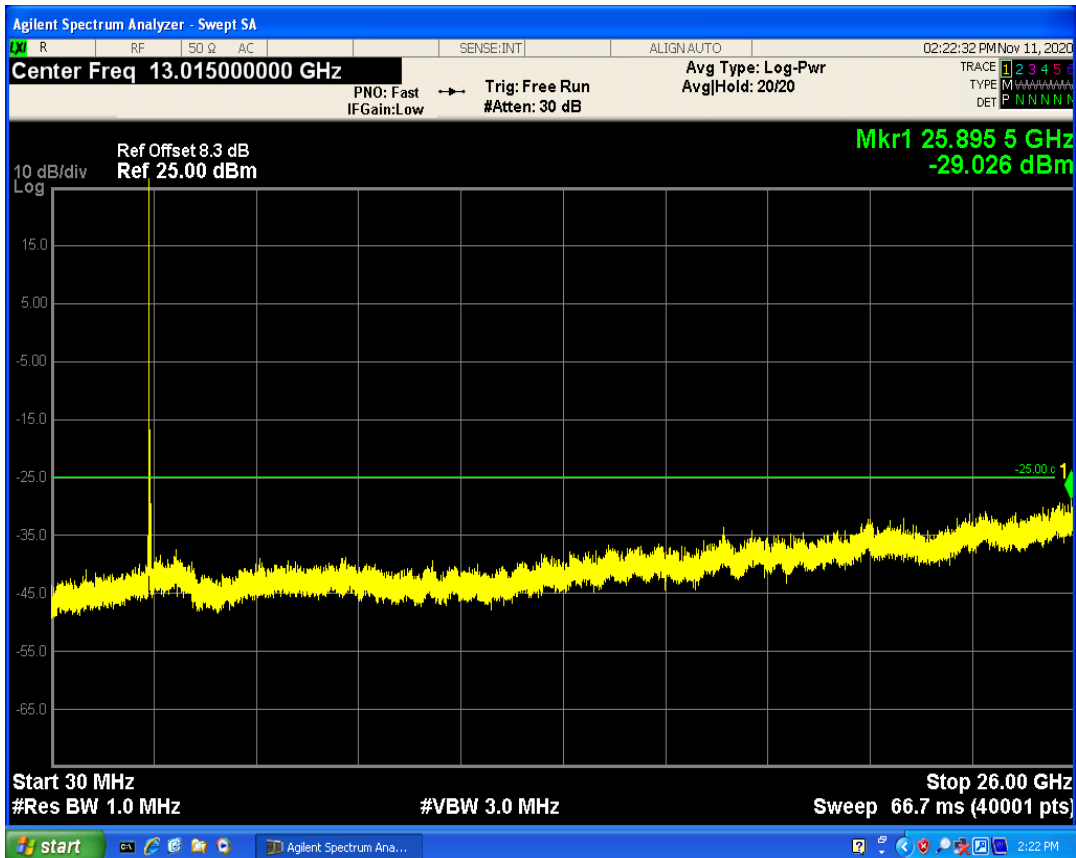

LTE Band7 QAM16 BW=10MHz Channel=20800 RB Size=50 Position=#0

LTE Band7 QPSK BW=10MHz Channel=21100 RB Size=1 Position=#0

LTE Band7 QPSK BW=10MHz Channel=21100 RB Size=50 Position=#0

LTE Band7 QAM16 BW=10MHz Channel=21100 RB Size=1 Position=#0

LTE Band7 QAM16 BW=10MHz Channel=21100 RB Size=50 Position=#0

LTE Band7 QPSK BW=10MHz Channel=21400 RB Size=1 Position=#0

LTE Band7 QPSK BW=10MHz Channel=21400 RB Size=50 Position=#0

LTE Band7 QAM16 BW=10MHz Channel=21400 RB Size=1 Position=#0

LTE Band7 QAM16 BW=10MHz Channel=21400 RB Size=50 Position=#0

LTE Band7 QPSK BW=15MHz Channel=20825 RB Size=1 Position=#0

LTE Band7 QPSK BW=15MHz Channel=20825 RB Size=75 Position=#0

LTE Band7 QAM16 BW=15MHz Channel=20825 RB Size=75 Position=#0