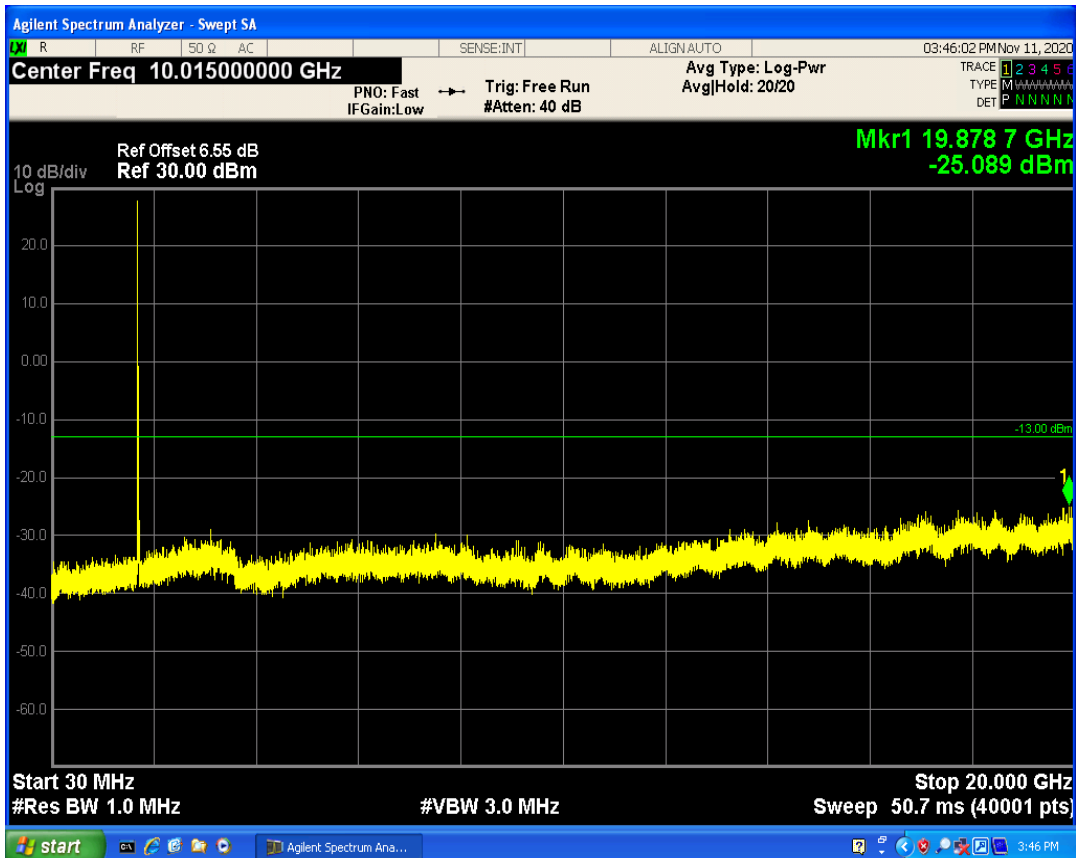

LTE Band66 QAM16 BW=5MHz Channel=132647 RB Size=25 Position=#0

LTE Band66 QPSK BW=10MHz Channel=132022 RB Size=1 Position=#0

LTE Band66 QPSK BW=10MHz Channel=132022 RB Size=50 Position=#0

LTE Band66 QAM16 BW=10MHz Channel=132022 RB Size=1 Position=#0

LTE Band66 QAM16 BW=10MHz Channel=132022 RB Size=50 Position=#0

LTE Band66 QPSK BW=10MHz Channel=132622 RB Size=1 Position=#0

LTE Band66 QPSK BW=10MHz Channel=132622 RB Size=50 Position=#0

LTE Band66 QAM16 BW=10MHz Channel=132622 RB Size=50 Position=#0

LTE Band66 QAM16 BW=10MHz Channel=132622 RB Size=1 Position=#0

LTE Band66 QPSK BW=15MHz Channel=132047 RB Size=1 Position=#0

LTE Band66 QPSK BW=15MHz Channel=132047 RB Size=75 Position=#0

LTE Band66 QAM16 BW=15MHz Channel=132047 RB Size=1 Position=#0