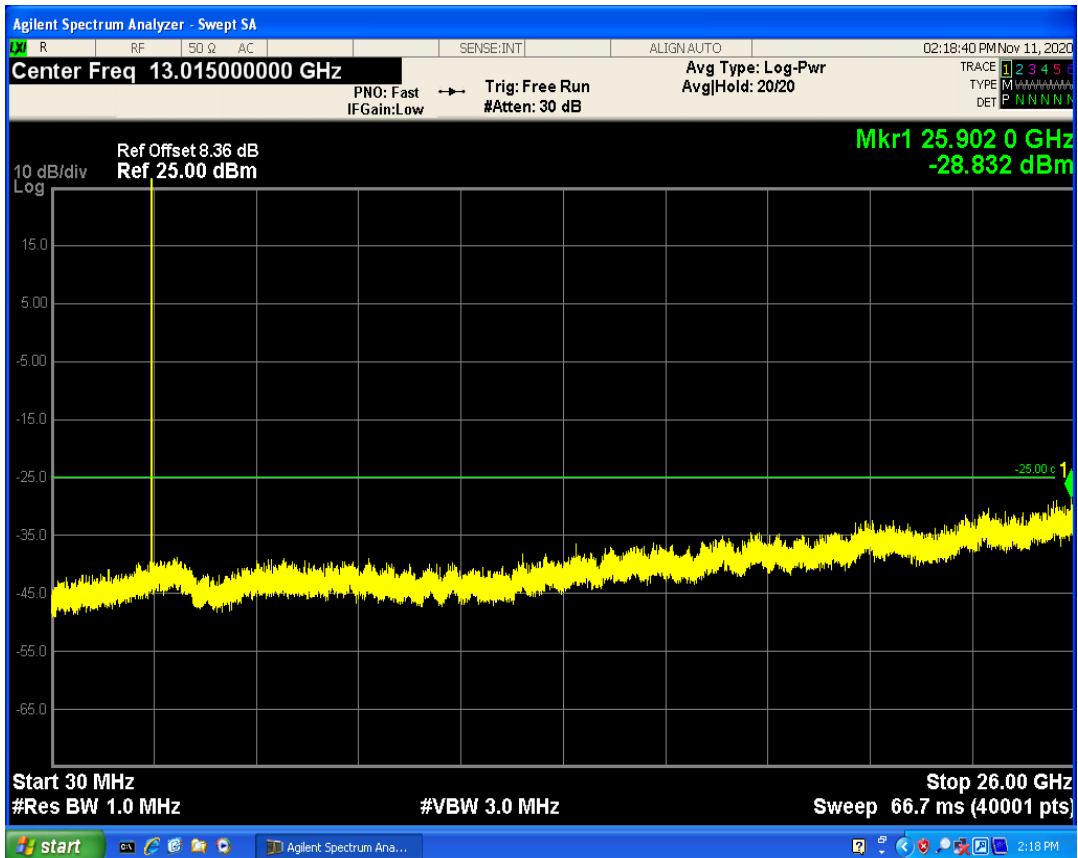

LTE Band66 QAM16 BW=20MHz Channel=132572 RB Size=100 Position=#0

LTE Band7 QPSK BW=5MHz Channel=20775 RB Size=1 Position=#0

LTE Band7 QPSK BW=5MHz Channel=20775 RB Size=25 Position=#0

LTE Band7 QAM16 BW=5MHz Channel=20775 RB Size=25 Position=#0

LTE Band7 QAM16 BW=5MHz Channel=20775 RB Size=1 Position=#0

LTE Band7 QPSK BW=5MHz Channel=21100 RB Size=1 Position=#0

LTE Band7 QPSK BW=5MHz Channel=21100 RB Size=25 Position=#0

LTE Band7 QAM16 BW=5MHz Channel=21100 RB Size=1 Position=#0

LTE Band7 QAM16 BW=5MHz Channel=21100 RB Size=25 Position=#0

LTE Band7 QPSK BW=5MHz Channel=21425 RB Size=1 Position=#0

LTE Band7 QPSK BW=5MHz Channel=21425 RB Size=25 Position=#0

LTE Band7 QAM16 BW=5MHz Channel=21425 RB Size=1 Position=#0