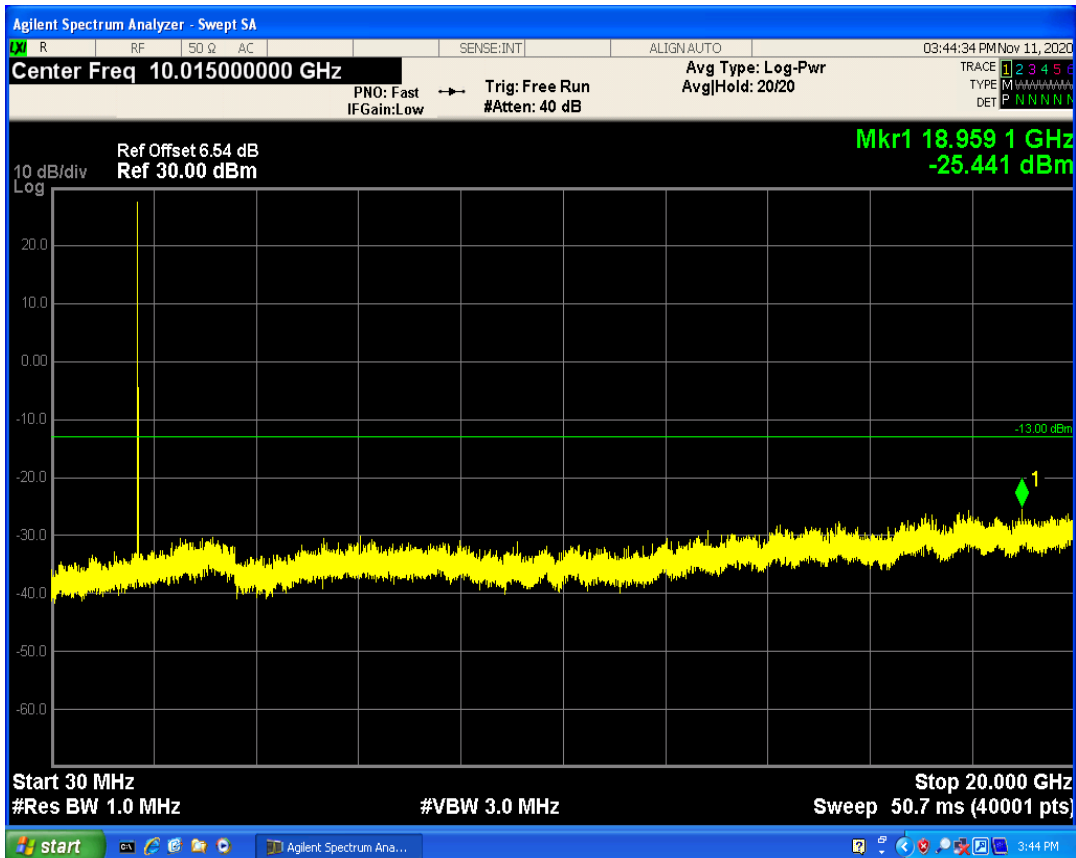

LTE Band66 QPSK BW=5MHz Channel=132647 RB Size=1 Position=#0

LTE Band66 QAM16 BW=5MHz Channel=131997 RB Size=25 Position=#0

LTE Band66 QPSK BW=5MHz Channel=132647 RB Size=25 Position=#0

LTE Band66 QAM16 BW=5MHz Channel=132647 RB Size=1 Position=#0

LTE Band66 QAM16 BW=5MHz Channel=132647 RB Size=25 Position=#0

LTE Band66 QPSK BW=10MHz Channel=132022 RB Size=1 Position=#0

LTE Band66 QPSK BW=10MHz Channel=132022 RB Size=50 Position=#0

LTE Band66 QAM16 BW=10MHz Channel=132022 RB Size=1 Position=#0

LTE Band66 QAM16 BW=10MHz Channel=132022 RB Size=50 Position=#0

LTE Band66 QPSK BW=10MHz Channel=132622 RB Size=1 Position=#0

LTE Band66 QPSK BW=10MHz Channel=132622 RB Size=50 Position=#0

LTE Band66 QAM16 BW=10MHz Channel=132622 RB Size=50 Position=#0