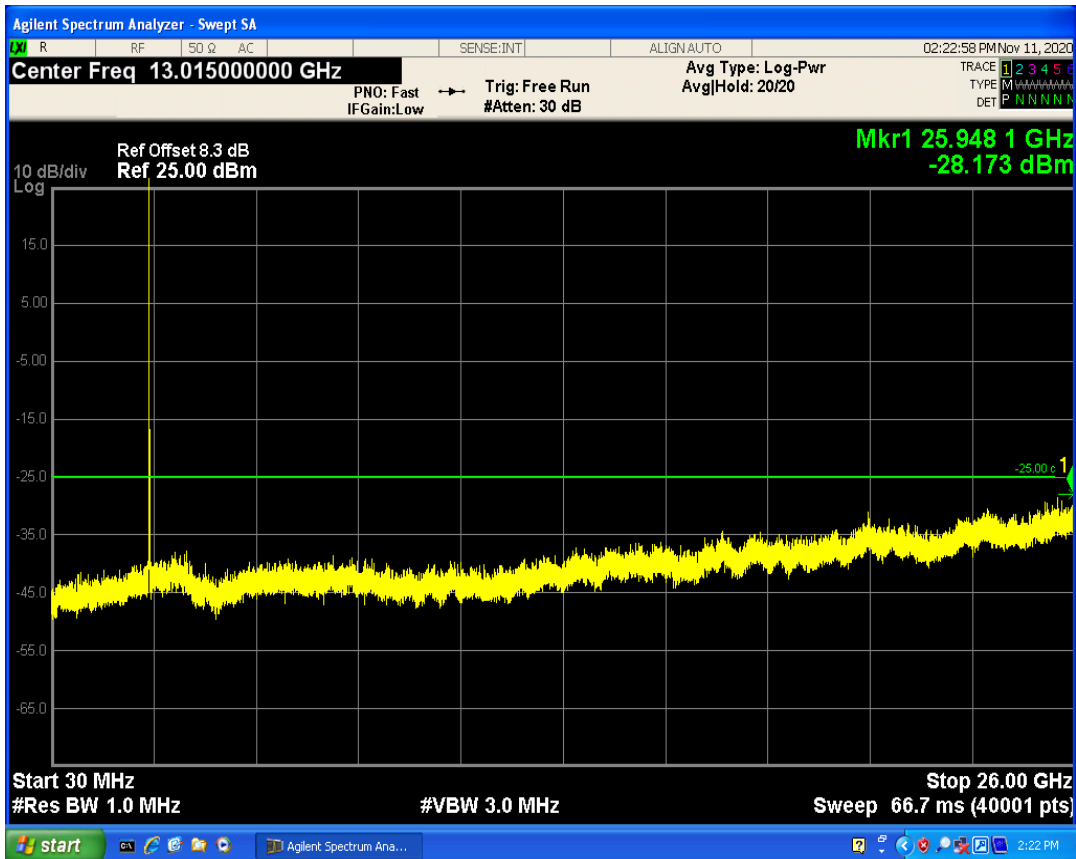

LTE Band7 QAM16 BW=10MHz Channel=21100 RB Size=50 Position=#0

LTE Band7 QPSK BW=10MHz Channel=21400 RB Size=1 Position=#0

LTE Band7 QPSK BW=10MHz Channel=21400 RB Size=50 Position=#0

LTE Band7 QAM16 BW=10MHz Channel=21400 RB Size=1 Position=#0

LTE Band7 QAM16 BW=10MHz Channel=21400 RB Size=50 Position=#0

LTE Band7 QPSK BW=15MHz Channel=20825 RB Size=1 Position=#0

LTE Band7 QPSK BW=15MHz Channel=20825 RB Size=75 Position=#0

LTE Band7 QAM16 BW=15MHz Channel=20825 RB Size=75 Position=#0

LTE Band7 QAM16 BW=15MHz Channel=20825 RB Size=1 Position=#0

LTE Band7 QPSK BW=15MHz Channel=21100 RB Size=1 Position=#0

LTE Band7 QPSK BW=15MHz Channel=21100 RB Size=75 Position=#0

LTE Band7 QAM16 BW=15MHz Channel=21100 RB Size=1 Position=#0