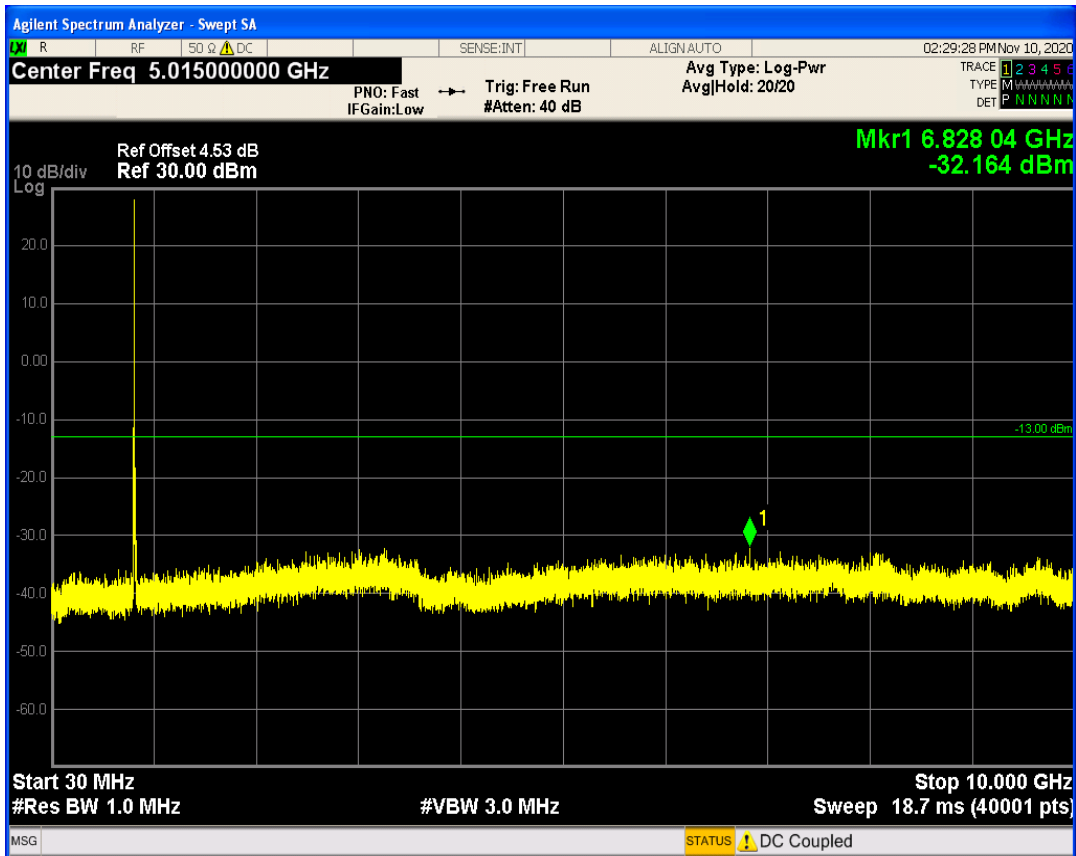

LTE Band5 QAM16 BW=5MHz Channel=20525 RB Size=25 Position=#0

LTE Band5 QPSK BW=5MHz Channel=20625 RB Size=1 Position=#0

LTE Band5 QPSK BW=5MHz Channel=20625 RB Size=25 Position=#0

LTE Band5 QAM16 BW=5MHz Channel=20625 RB Size=25 Position=#0

LTE Band5 QAM16 BW=5MHz Channel=20625 RB Size=1 Position=#0

LTE Band5 QPSK BW=10MHz Channel=20450 RB Size=1 Position=#0

LTE Band5 QPSK BW=10MHz Channel=20450 RB Size=50 Position=#0

LTE Band5 QAM16 BW=10MHz Channel=20450 RB Size=1 Position=#0

LTE Band5 QAM16 BW=10MHz Channel=20450 RB Size=50 Position=#0

LTE Band5 QPSK BW=10MHz Channel=20525 RB Size=1 Position=#0

LTE Band5 QPSK BW=10MHz Channel=20525 RB Size=50 Position=#0

LTE Band5 QAM16 BW=10MHz Channel=20525 RB Size=50 Position=#0

LTE Band5 QAM16 BW=10MHz Channel=20525 RB Size=1 Position=#0

LTE Band5 QPSK BW=10MHz Channel=20600 RB Size=1 Position=#0

LTE Band5 QPSK BW=10MHz Channel=20600 RB Size=50 Position=#0

LTE Band5 QAM16 BW=10MHz Channel=20600 RB Size=50 Position=#0