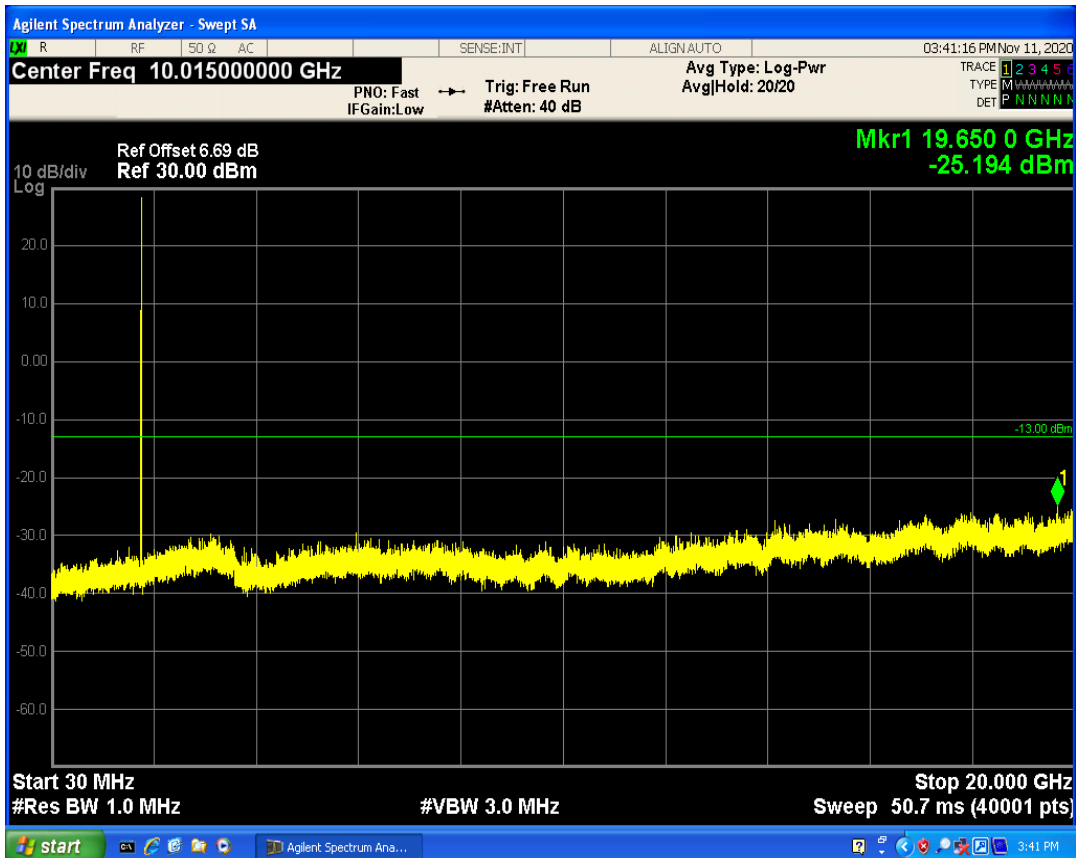

LTE Band66 QAM16 BW=1.4MHz Channel=131979 RB Size=6 Position=#0

LTE Band66 QPSK BW=1.4MHz Channel=132665 RB Size=1 Position=#0

LTE Band66 QPSK BW=1.4MHz Channel=132665 RB Size=6 Position=#0

LTE Band66 QAM16 BW=1.4MHz Channel=132665 RB Size=1 Position=#0

LTE Band66 QAM16 BW=1.4MHz Channel=132665 RB Size=6 Position=#0

LTE Band66 QPSK BW=3MHz Channel=131987 RB Size=1 Position=#0

LTE Band66 QPSK BW=3MHz Channel=131987 RB Size=15 Position=#0

LTE Band66 QAM16 BW=3MHz Channel=131987 RB Size=1 Position=#0

LTE Band66 QAM16 BW=3MHz Channel=131987 RB Size=15 Position=#0

LTE Band66 QPSK BW=3MHz Channel=132657 RB Size=1 Position=#0

LTE Band66 QAM16 BW=3MHz Channel=132657 RB Size=1 Position=#0

LTE Band66 QPSK BW=3MHz Channel=132657 RB Size=15 Position=#0