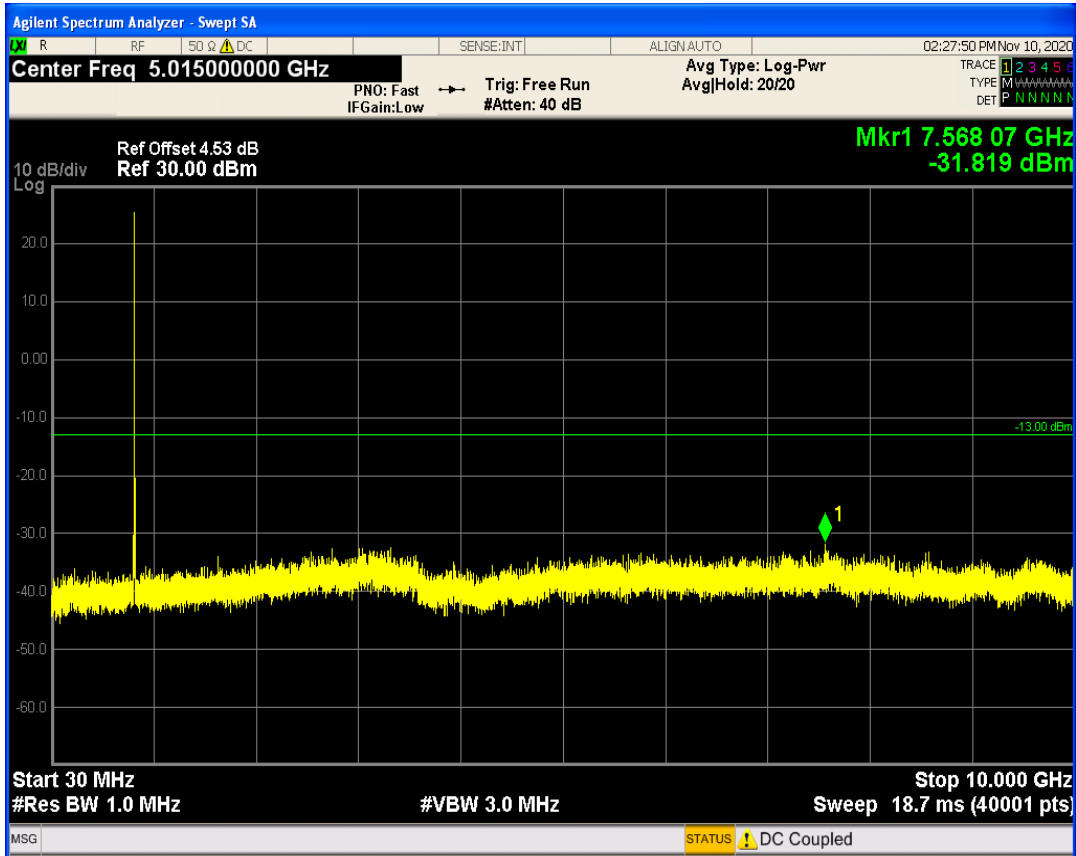

LTE Band5 QAM16 BW=3MHz Channel=20635 RB Size=15 Position=#0

LTE Band5 QPSK BW=5MHz Channel=20425 RB Size=1 Position=#0

LTE Band5 QAM16 BW=5MHz Channel=20425 RB Size=1 Position=#0

LTE Band5 QPSK BW=5MHz Channel=20425 RB Size=25 Position=#0

LTE Band5 QAM16 BW=5MHz Channel=20425 RB Size=25 Position=#0

LTE Band5 QPSK BW=5MHz Channel=20525 RB Size=1 Position=#0

LTE Band5 QPSK BW=5MHz Channel=20525 RB Size=25 Position=#0

LTE Band5 QAM16 BW=5MHz Channel=20525 RB Size=1 Position=#0

LTE Band5 QAM16 BW=5MHz Channel=20525 RB Size=25 Position=#0

LTE Band5 QPSK BW=5MHz Channel=20625 RB Size=1 Position=#0

LTE Band5 QPSK BW=5MHz Channel=20625 RB Size=25 Position=#0

LTE Band5 QAM16 BW=5MHz Channel=20625 RB Size=25 Position=#0

LTE Band5 QAM16 BW=5MHz Channel=20625 RB Size=1 Position=#0

LTE Band5 QPSK BW=10MHz Channel=20450 RB Size=1 Position=#0

LTE Band5 QPSK BW=10MHz Channel=20450 RB Size=50 Position=#0

LTE Band5 QAM16 BW=10MHz Channel=20450 RB Size=1 Position=#0