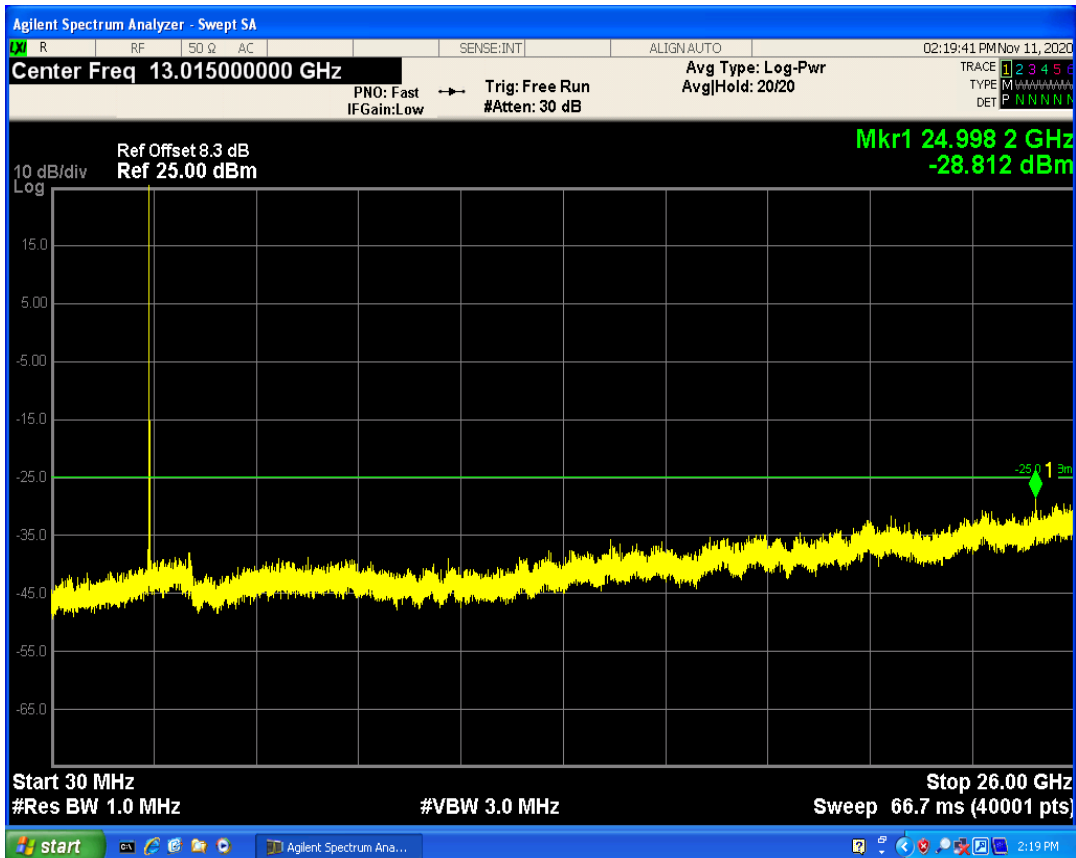

LTE Band7 QAM16 BW=5MHz Channel=20775 RB Size=1 Position=#0

LTE Band7 QPSK BW=5MHz Channel=21100 RB Size=1 Position=#0

LTE Band7 QPSK BW=5MHz Channel=21100 RB Size=25 Position=#0

LTE Band7 QAM16 BW=5MHz Channel=21100 RB Size=1 Position=#0

LTE Band7 QAM16 BW=5MHz Channel=21100 RB Size=25 Position=#0

LTE Band7 QPSK BW=5MHz Channel=21425 RB Size=1 Position=#0

LTE Band7 QPSK BW=5MHz Channel=21425 RB Size=25 Position=#0

LTE Band7 QAM16 BW=5MHz Channel=21425 RB Size=1 Position=#0

LTE Band7 QAM16 BW=5MHz Channel=21425 RB Size=25 Position=#0

LTE Band7 QPSK BW=10MHz Channel=20800 RB Size=1 Position=#0

LTE Band7 QAM16 BW=10MHz Channel=20800 RB Size=1 Position=#0

LTE Band7 QPSK BW=10MHz Channel=20800 RB Size=50 Position=#0