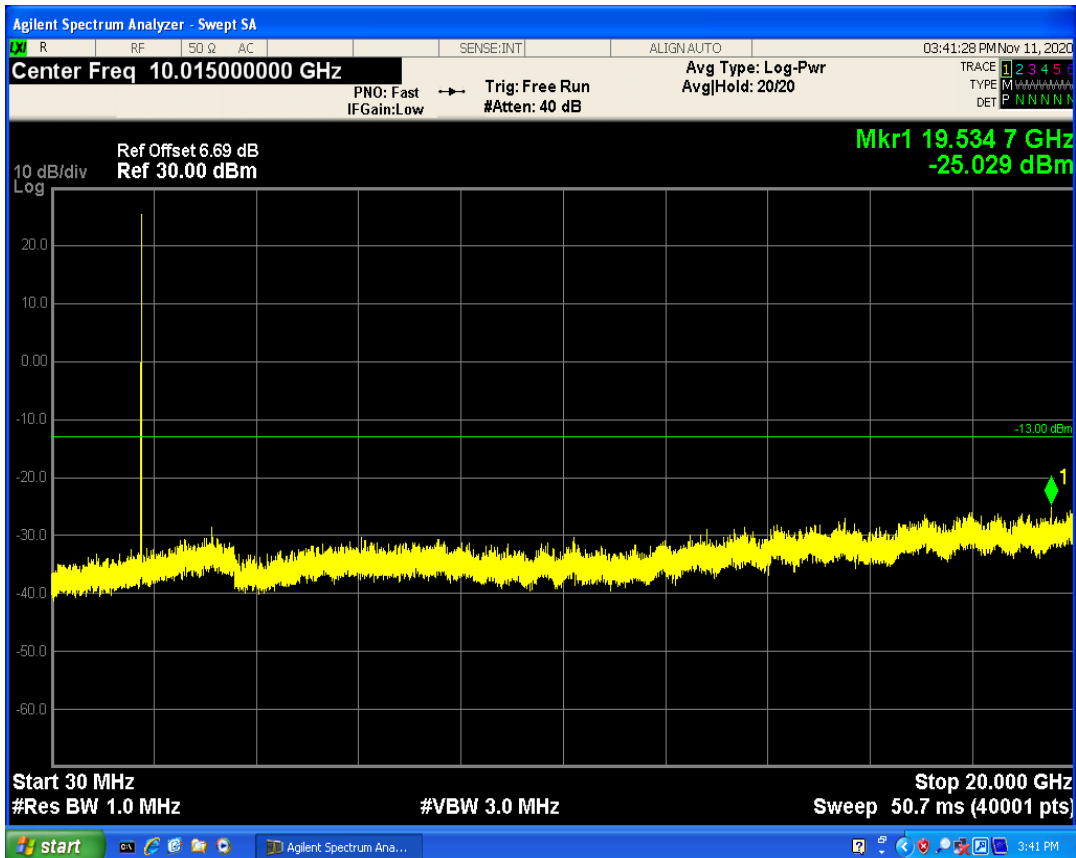

LTE Band66 QAM16 BW=1.4MHz Channel=132665 RB Size=6 Position=#0

LTE Band66 QPSK BW=3MHz Channel=131987 RB Size=1 Position=#0

LTE Band66 QPSK BW=3MHz Channel=131987 RB Size=15 Position=#0

LTE Band66 QAM16 BW=3MHz Channel=131987 RB Size=1 Position=#0

LTE Band66 QAM16 BW=3MHz Channel=131987 RB Size=15 Position=#0

LTE Band66 QPSK BW=3MHz Channel=132657 RB Size=1 Position=#0

LTE Band66 QAM16 BW=3MHz Channel=132657 RB Size=1 Position=#0

LTE Band66 QPSK BW=3MHz Channel=132657 RB Size=15 Position=#0

LTE Band66 QAM16 BW=3MHz Channel=132657 RB Size=15 Position=#0

LTE Band66 QPSK BW=5MHz Channel=131997 RB Size=1 Position=#0

LTE Band66 QPSK BW=5MHz Channel=131997 RB Size=25 Position=#0

LTE Band66 QAM16 BW=5MHz Channel=131997 RB Size=1 Position=#0