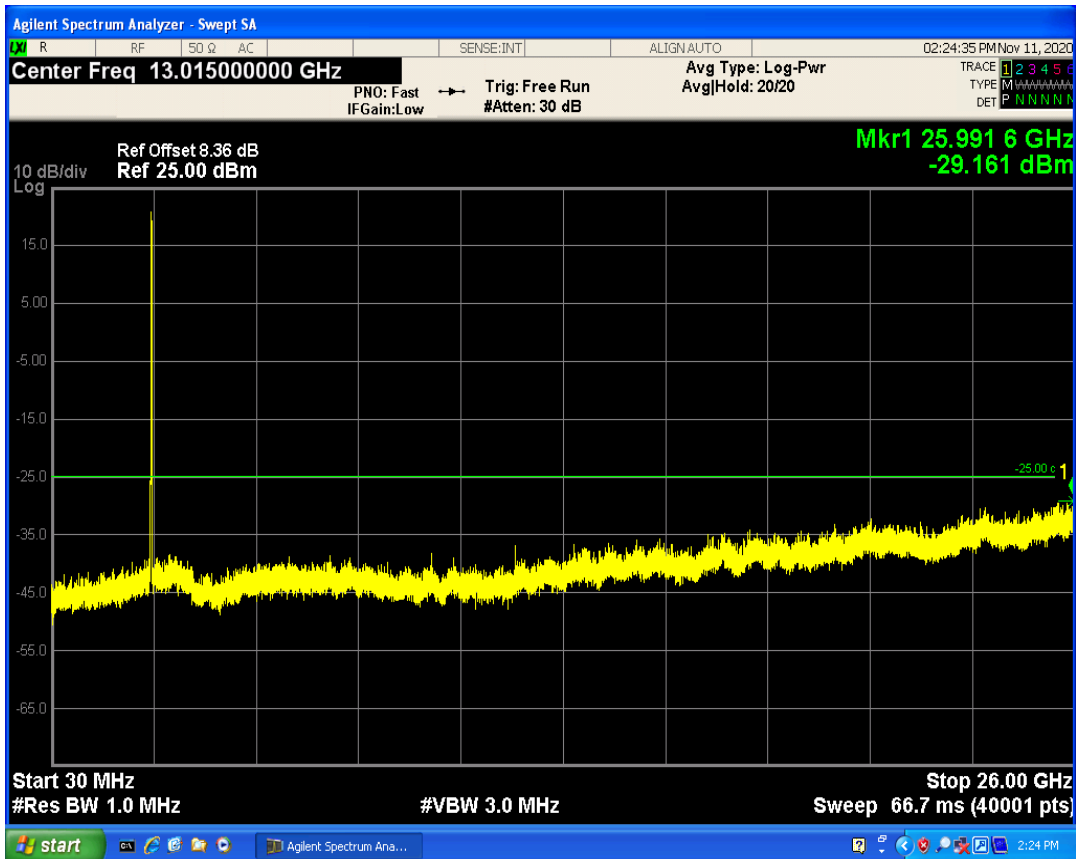

LTE Band7 QAM16 BW=10MHz Channel=21400 RB Size=50 Position=#0

LTE Band7 QPSK BW=15MHz Channel=20825 RB Size=1 Position=#0

LTE Band7 QPSK BW=15MHz Channel=20825 RB Size=75 Position=#0

LTE Band7 QAM16 BW=15MHz Channel=20825 RB Size=75 Position=#0

LTE Band7 QAM16 BW=15MHz Channel=20825 RB Size=1 Position=#0

LTE Band7 QPSK BW=15MHz Channel=21100 RB Size=1 Position=#0

LTE Band7 QPSK BW=15MHz Channel=21100 RB Size=75 Position=#0

LTE Band7 QAM16 BW=15MHz Channel=21100 RB Size=1 Position=#0

LTE Band7 QAM16 BW=15MHz Channel=21100 RB Size=75 Position=#0

LTE Band7 QPSK BW=15MHz Channel=21375 RB Size=1 Position=#0

LTE Band7 QPSK BW=15MHz Channel=21375 RB Size=75 Position=#0

LTE Band7 QAM16 BW=15MHz Channel=21375 RB Size=1 Position=#0