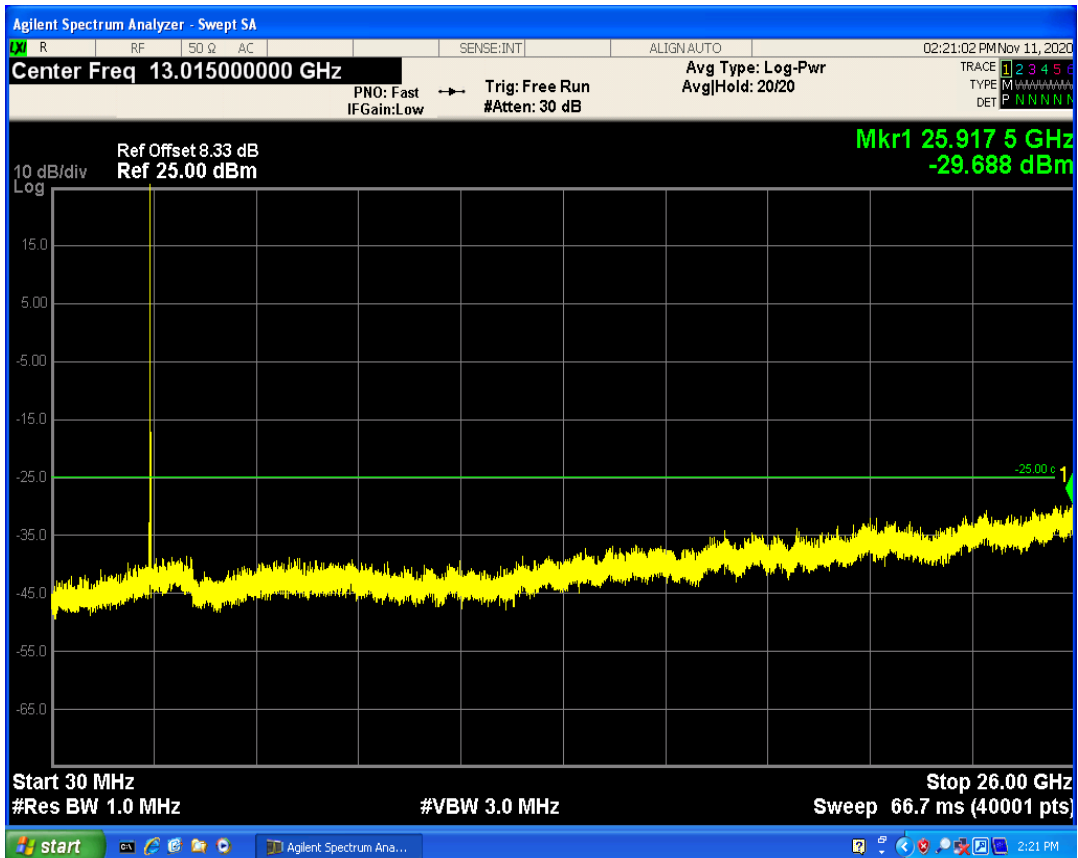

LTE Band7 QAM16 BW=5MHz Channel=21425 RB Size=25 Position=#0

LTE Band7 QPSK BW=10MHz Channel=20800 RB Size=1 Position=#0

LTE Band7 QAM16 BW=10MHz Channel=20800 RB Size=1 Position=#0

LTE Band7 QPSK BW=10MHz Channel=20800 RB Size=50 Position=#0

LTE Band7 QAM16 BW=10MHz Channel=20800 RB Size=50 Position=#0

LTE Band7 QPSK BW=10MHz Channel=21100 RB Size=1 Position=#0

LTE Band7 QPSK BW=10MHz Channel=21100 RB Size=50 Position=#0

LTE Band7 QAM16 BW=10MHz Channel=21100 RB Size=1 Position=#0

LTE Band7 QAM16 BW=10MHz Channel=21100 RB Size=50 Position=#0

LTE Band7 QPSK BW=10MHz Channel=21400 RB Size=1 Position=#0

LTE Band7 QPSK BW=10MHz Channel=21400 RB Size=50 Position=#0

LTE Band7 QAM16 BW=10MHz Channel=21400 RB Size=1 Position=#0