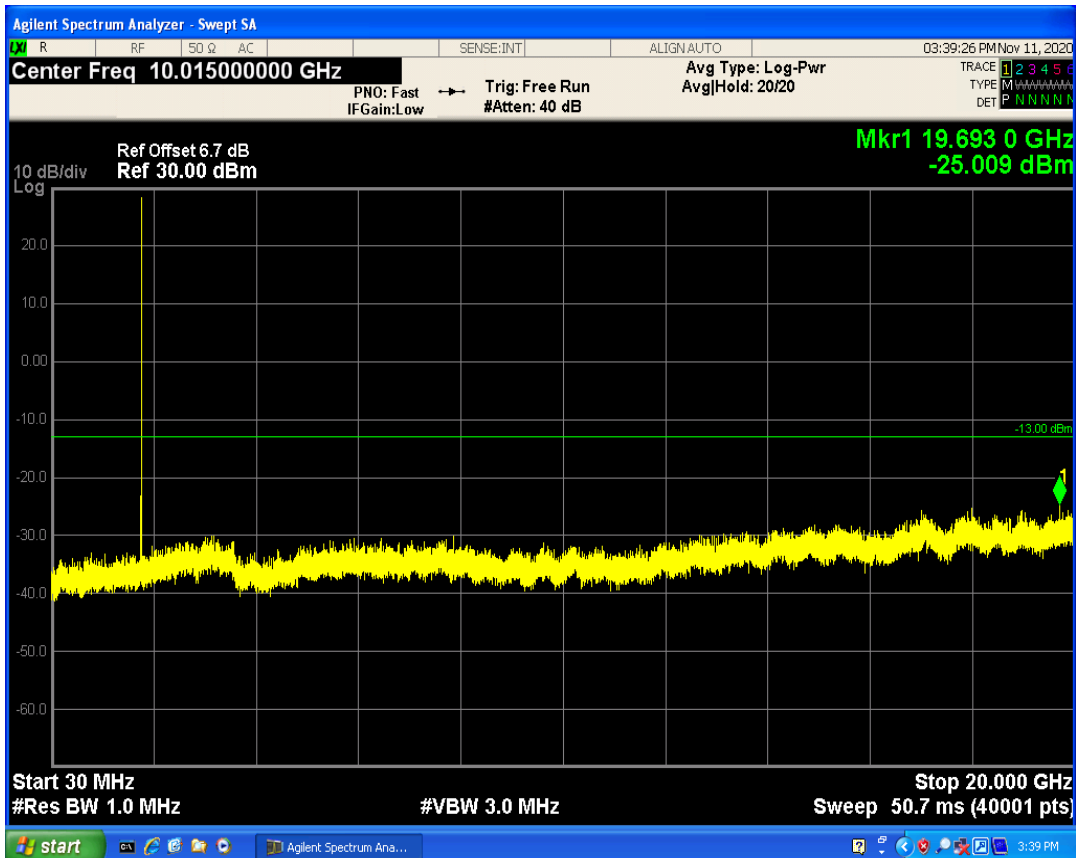

LTE Band5 QAM16 BW=10MHz Channel=20525 RB Size=1 Position=#0

LTE Band5 QPSK BW=10MHz Channel=20600 RB Size=1 Position=#0

LTE Band5 QPSK BW=10MHz Channel=20600 RB Size=50 Position=#0

LTE Band5 QAM16 BW=10MHz Channel=20600 RB Size=50 Position=#0

LTE Band5 QAM16 BW=10MHz Channel=20600 RB Size=1 Position=#0

LTE Band66 QPSK BW=1.4MHz Channel=131979 RB Size=1 Position=#0

LTE Band66 QPSK BW=1.4MHz Channel=131979 RB Size=6 Position=#0

LTE Band66 QAM16 BW=1.4MHz Channel=131979 RB Size=1 Position=#0

LTE Band66 QAM16 BW=1.4MHz Channel=131979 RB Size=6 Position=#0

LTE Band66 QPSK BW=1.4MHz Channel=132665 RB Size=1 Position=#0

LTE Band66 QPSK BW=1.4MHz Channel=132665 RB Size=6 Position=#0

LTE Band66 QAM16 BW=1.4MHz Channel=132665 RB Size=1 Position=#0