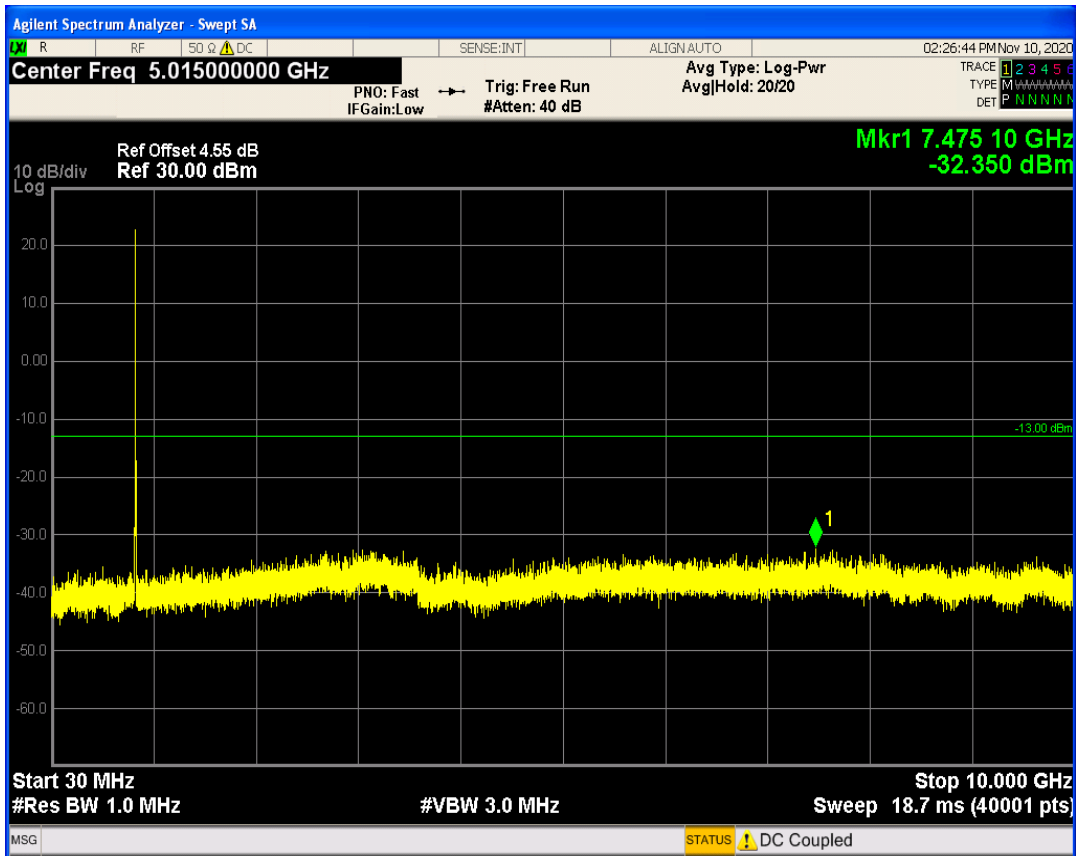

LTE Band5 QAM16 BW=3MHz Channel=20635 RB Size=15 Position=#0

LTE Band5 QPSK BW=5MHz Channel=20425 RB Size=1 Position=#0

LTE Band5 QAM16 BW=5MHz Channel=20425 RB Size=1 Position=#0

LTE Band5 QPSK BW=5MHz Channel=20425 RB Size=25 Position=#0

LTE Band5 QAM16 BW=5MHz Channel=20425 RB Size=25 Position=#0

LTE Band5 QPSK BW=5MHz Channel=20525 RB Size=1 Position=#0

LTE Band5 QPSK BW=5MHz Channel=20525 RB Size=25 Position=#0

LTE Band5 QAM16 BW=5MHz Channel=20525 RB Size=1 Position=#0

LTE Band5 QAM16 BW=5MHz Channel=20525 RB Size=25 Position=#0

LTE Band5 QPSK BW=5MHz Channel=20625 RB Size=1 Position=#0

LTE Band5 QPSK BW=5MHz Channel=20625 RB Size=25 Position=#0

LTE Band5 QAM16 BW=5MHz Channel=20625 RB Size=25 Position=#0