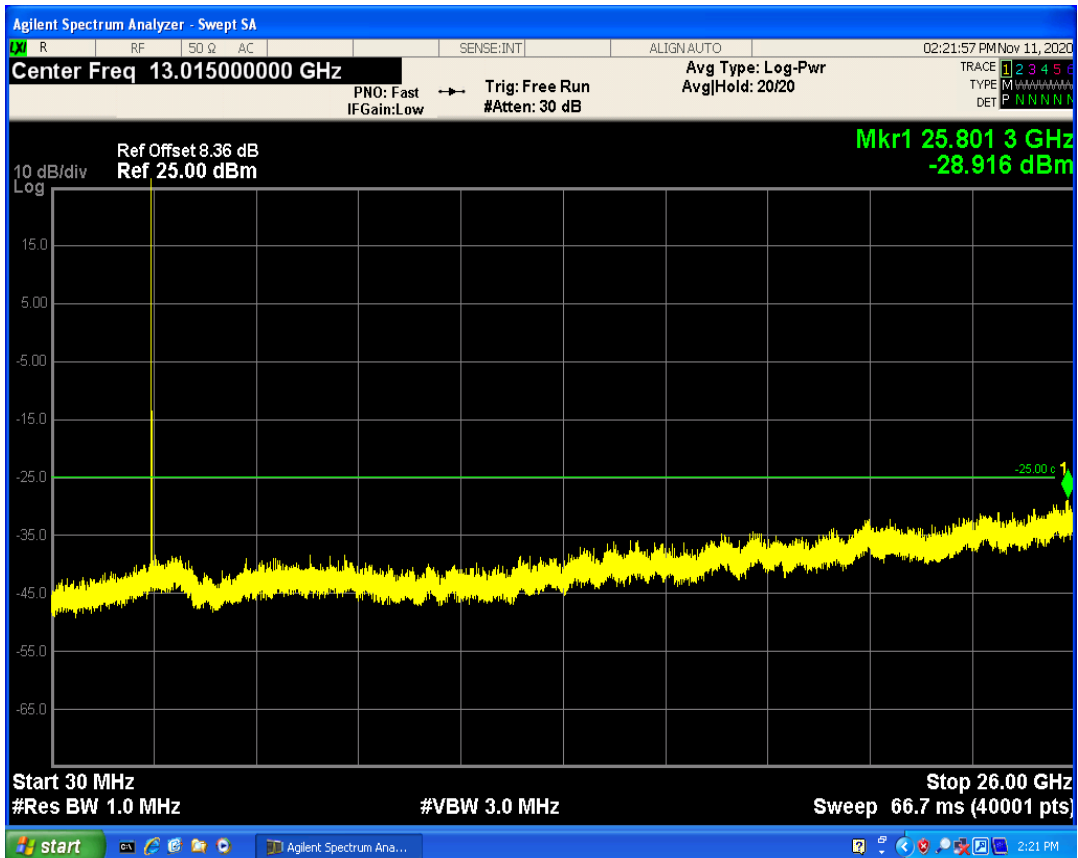

LTE Band7 QAM16 BW=10MHz Channel=20800 RB Size=50 Position=#0

LTE Band7 QPSK BW=10MHz Channel=21100 RB Size=1 Position=#0

LTE Band7 QPSK BW=10MHz Channel=21100 RB Size=50 Position=#0

LTE Band7 QAM16 BW=10MHz Channel=21100 RB Size=1 Position=#0

LTE Band7 QAM16 BW=10MHz Channel=21100 RB Size=50 Position=#0

LTE Band7 QPSK BW=10MHz Channel=21400 RB Size=1 Position=#0

LTE Band7 QPSK BW=10MHz Channel=21400 RB Size=50 Position=#0

LTE Band7 QAM16 BW=10MHz Channel=21400 RB Size=1 Position=#0

LTE Band7 QAM16 BW=10MHz Channel=21400 RB Size=50 Position=#0

LTE Band7 QPSK BW=15MHz Channel=20825 RB Size=1 Position=#0

LTE Band7 QPSK BW=15MHz Channel=20825 RB Size=75 Position=#0

LTE Band7 QAM16 BW=15MHz Channel=20825 RB Size=75 Position=#0