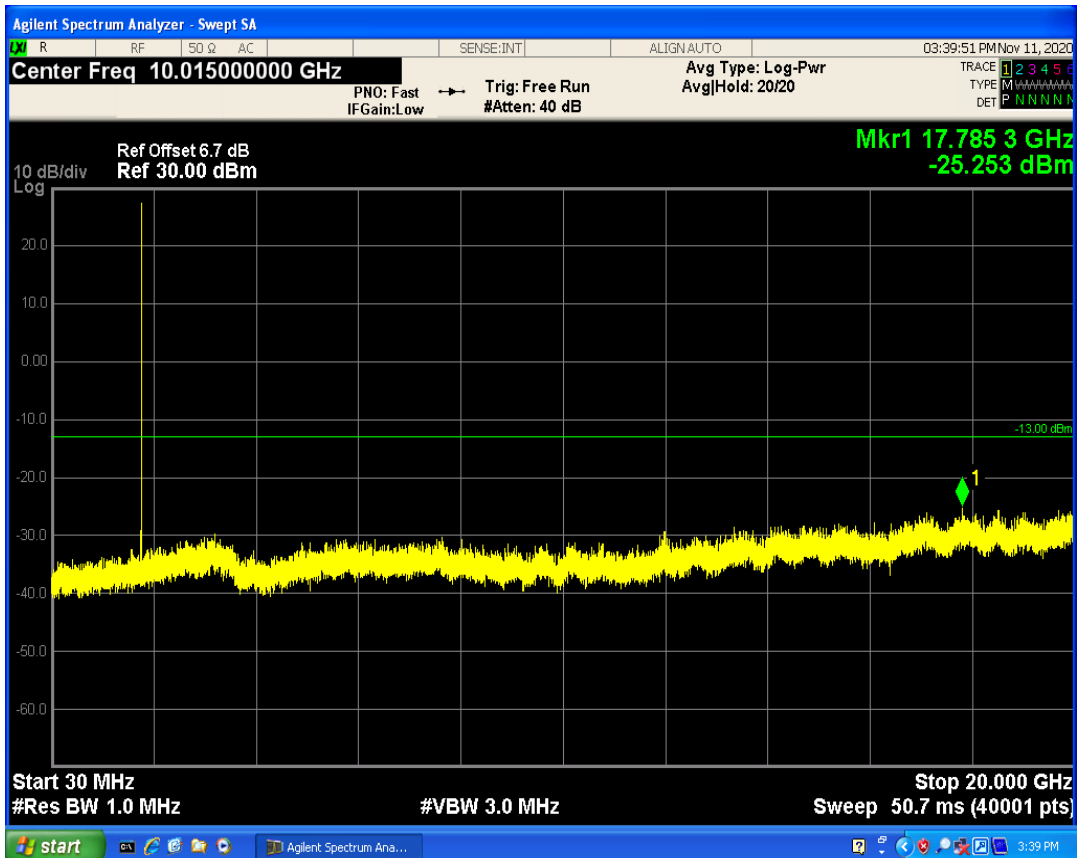

LTE Band5 QAM16 BW=10MHz Channel=20600 RB Size=1 Position=#0

LTE Band66 QPSK BW=1.4MHz Channel=131979 RB Size=1 Position=#0

LTE Band66 QPSK BW=1.4MHz Channel=131979 RB Size=6 Position=#0

LTE Band66 QAM16 BW=1.4MHz Channel=131979 RB Size=1 Position=#0

LTE Band66 QAM16 BW=1.4MHz Channel=131979 RB Size=6 Position=#0

LTE Band66 QPSK BW=1.4MHz Channel=132665 RB Size=1 Position=#0

LTE Band66 QPSK BW=1.4MHz Channel=132665 RB Size=6 Position=#0

LTE Band66 QAM16 BW=1.4MHz Channel=132665 RB Size=1 Position=#0

LTE Band66 QAM16 BW=1.4MHz Channel=132665 RB Size=6 Position=#0

LTE Band66 QPSK BW=3MHz Channel=131987 RB Size=1 Position=#0

LTE Band66 QPSK BW=3MHz Channel=131987 RB Size=15 Position=#0

LTE Band66 QAM16 BW=3MHz Channel=131987 RB Size=1 Position=#0