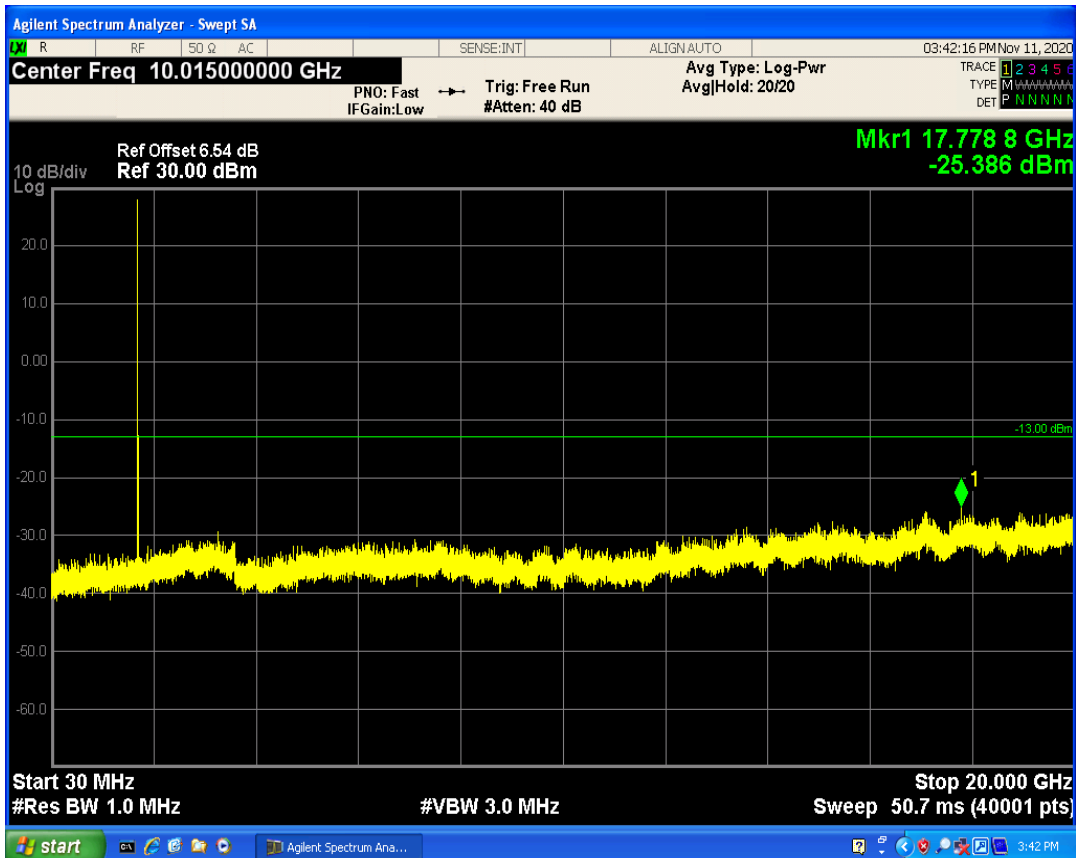

LTE Band66 QAM16 BW=1.4MHz Channel=132665 RB Size=6 Position=#0

LTE Band66 QPSK BW=3MHz Channel=131987 RB Size=1 Position=#0

LTE Band66 QPSK BW=3MHz Channel=131987 RB Size=15 Position=#0

LTE Band66 QAM16 BW=3MHz Channel=131987 RB Size=1 Position=#0

LTE Band66 QAM16 BW=3MHz Channel=131987 RB Size=15 Position=#0

LTE Band66 QPSK BW=3MHz Channel=132657 RB Size=1 Position=#0

LTE Band66 QAM16 BW=3MHz Channel=132657 RB Size=1 Position=#0

LTE Band66 QPSK BW=3MHz Channel=132657 RB Size=15 Position=#0

LTE Band66 QAM16 BW=3MHz Channel=132657 RB Size=15 Position=#0

LTE Band66 QPSK BW=5MHz Channel=131997 RB Size=1 Position=#0

LTE Band66 QPSK BW=5MHz Channel=131997 RB Size=25 Position=#0

LTE Band66 QAM16 BW=5MHz Channel=131997 RB Size=1 Position=#0