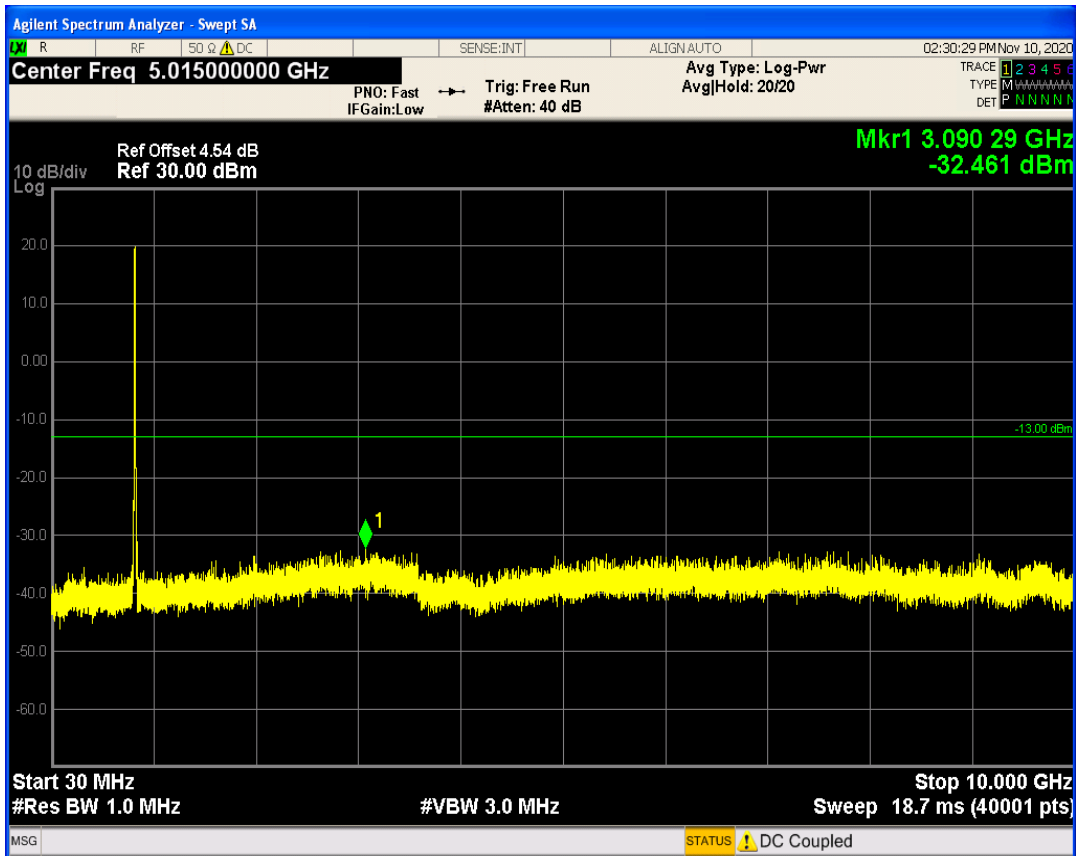

LTE Band5 QAM16 BW=10MHz Channel=20450 RB Size=50 Position=#0

LTE Band5 QPSK BW=10MHz Channel=20525 RB Size=1 Position=#0

LTE Band5 QPSK BW=10MHz Channel=20525 RB Size=50 Position=#0

LTE Band5 QAM16 BW=10MHz Channel=20525 RB Size=50 Position=#0

LTE Band5 QAM16 BW=10MHz Channel=20525 RB Size=1 Position=#0

LTE Band5 QPSK BW=10MHz Channel=20600 RB Size=1 Position=#0

LTE Band5 QPSK BW=10MHz Channel=20600 RB Size=50 Position=#0

LTE Band5 QAM16 BW=10MHz Channel=20600 RB Size=50 Position=#0

LTE Band5 QAM16 BW=10MHz Channel=20600 RB Size=1 Position=#0

LTE Band66 QPSK BW=1.4MHz Channel=131979 RB Size=1 Position=#0

LTE Band66 QPSK BW=1.4MHz Channel=131979 RB Size=6 Position=#0

LTE Band66 QAM16 BW=1.4MHz Channel=131979 RB Size=1 Position=#0