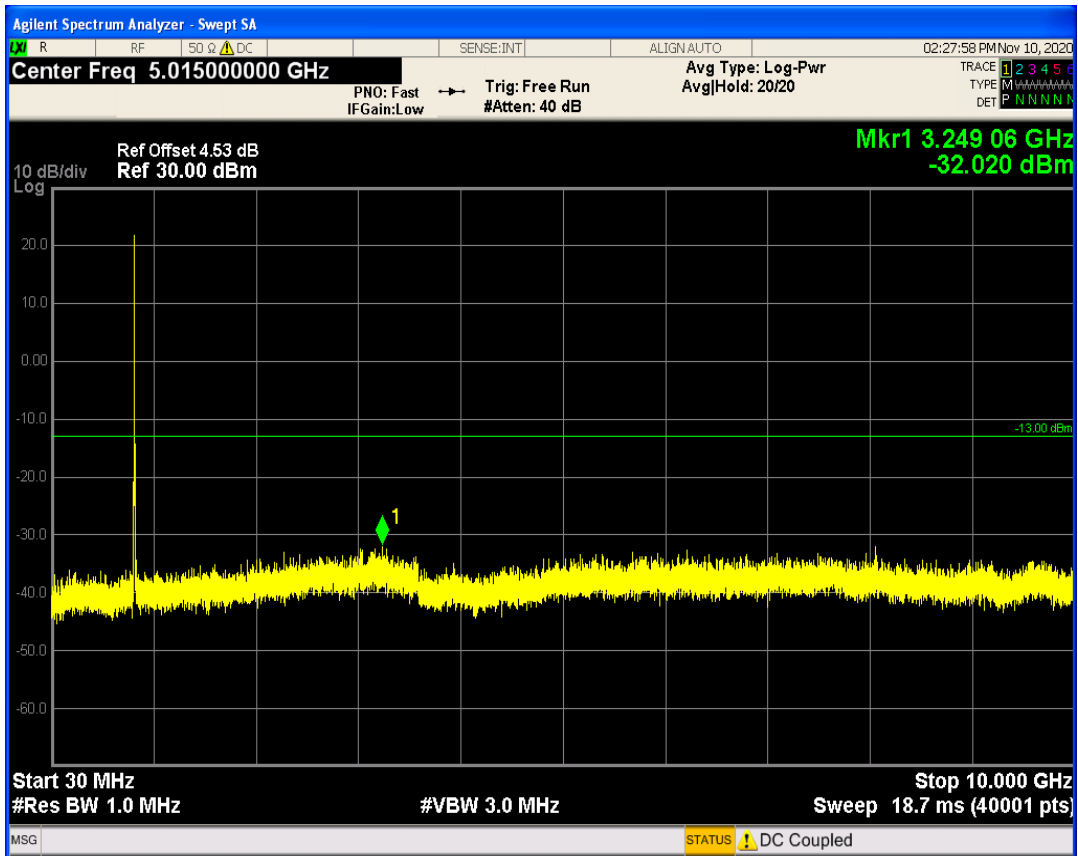

LTE Band5 QAM16 BW=3MHz Channel=20635 RB Size=15 Position=#0

LTE Band5 QPSK BW=5MHz Channel=20425 RB Size=1 Position=#0

LTE Band5 QAM16 BW=5MHz Channel=20425 RB Size=1 Position=#0

LTE Band5 QPSK BW=5MHz Channel=20425 RB Size=25 Position=#0

LTE Band5 QAM16 BW=5MHz Channel=20425 RB Size=25 Position=#0

LTE Band5 QPSK BW=5MHz Channel=20525 RB Size=1 Position=#0

LTE Band5 QPSK BW=5MHz Channel=20525 RB Size=25 Position=#0

LTE Band5 QAM16 BW=5MHz Channel=20525 RB Size=1 Position=#0

LTE Band5 QAM16 BW=5MHz Channel=20525 RB Size=25 Position=#0

LTE Band5 QPSK BW=5MHz Channel=20625 RB Size=1 Position=#0

LTE Band5 QPSK BW=5MHz Channel=20625 RB Size=25 Position=#0

LTE Band5 QAM16 BW=5MHz Channel=20625 RB Size=25 Position=#0

LTE Band5 QAM16 BW=5MHz Channel=20625 RB Size=1 Position=#0

LTE Band5 QPSK BW=10MHz Channel=20450 RB Size=1 Position=#0

LTE Band5 QPSK BW=10MHz Channel=20450 RB Size=50 Position=#0

LTE Band5 QAM16 BW=10MHz Channel=20450 RB Size=1 Position=#0