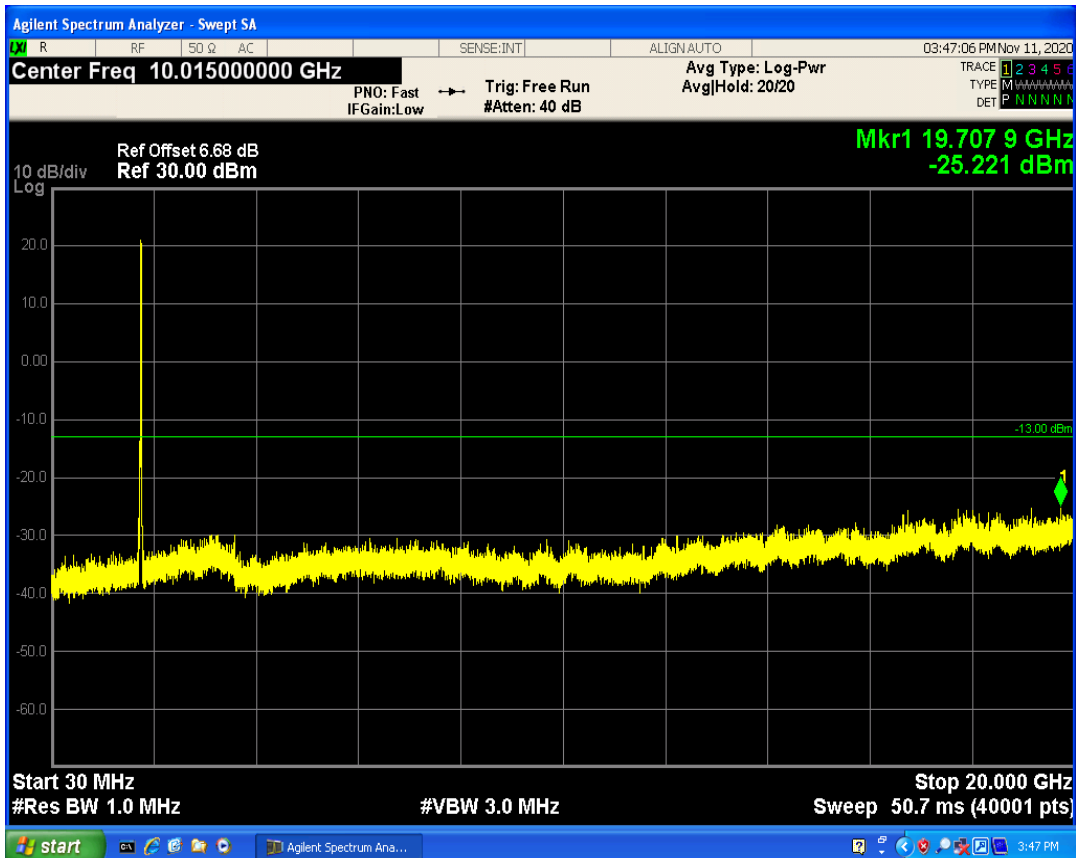

LTE Band66 QAM16 BW=10MHz Channel=132022 RB Size=50 Position=#0

LTE Band66 QPSK BW=10MHz Channel=132622 RB Size=1 Position=#0

LTE Band66 QPSK BW=10MHz Channel=132622 RB Size=50 Position=#0

LTE Band66 QAM16 BW=10MHz Channel=132622 RB Size=50 Position=#0

LTE Band66 QAM16 BW=10MHz Channel=132622 RB Size=1 Position=#0

LTE Band66 QPSK BW=15MHz Channel=132047 RB Size=1 Position=#0

LTE Band66 QPSK BW=15MHz Channel=132047 RB Size=75 Position=#0

LTE Band66 QAM16 BW=15MHz Channel=132047 RB Size=1 Position=#0

LTE Band66 QAM16 BW=15MHz Channel=132047 RB Size=75 Position=#0

LTE Band66 QPSK BW=15MHz Channel=132597 RB Size=75 Position=#0

LTE Band66 QPSK BW=15MHz Channel=132597 RB Size=1 Position=#0

LTE Band66 QAM16 BW=15MHz Channel=132597 RB Size=1 Position=#0