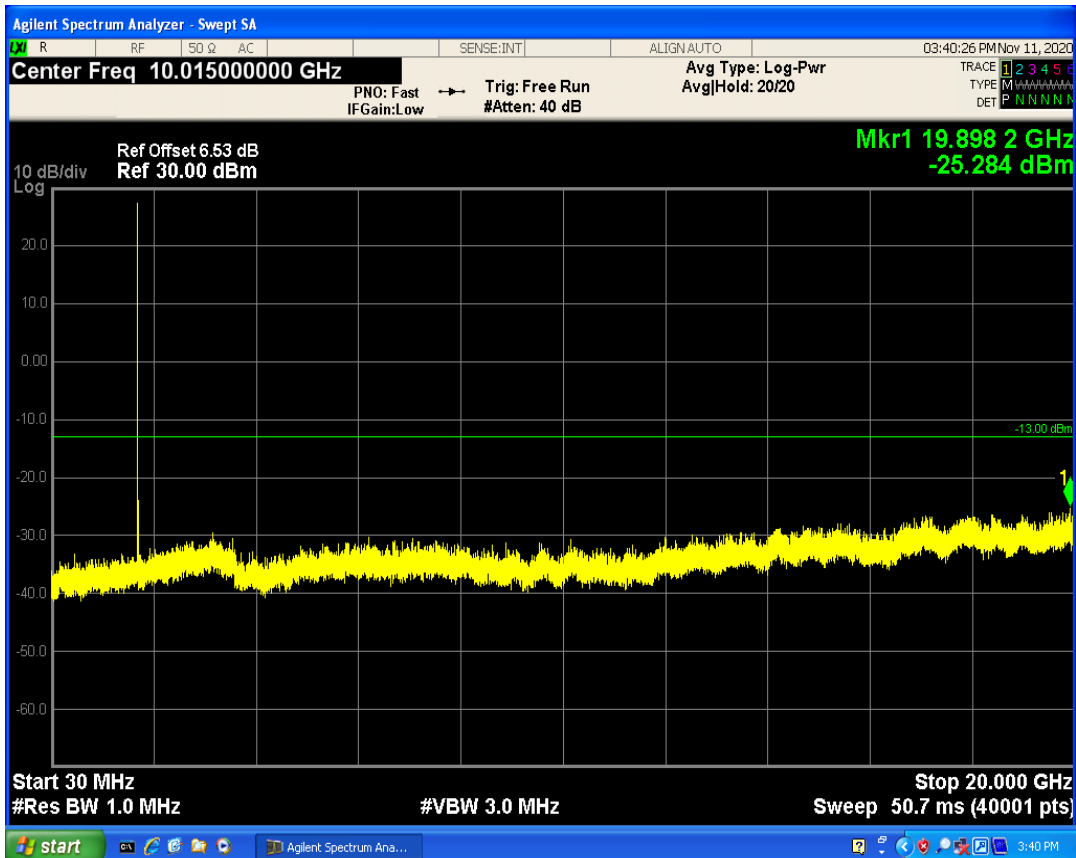

LTE Band5 QAM16 BW=10MHz Channel=20600 RB Size=1 Position=#0

LTE Band66 QPSK BW=1.4MHz Channel=131979 RB Size=1 Position=#0

LTE Band66 QPSK BW=1.4MHz Channel=131979 RB Size=6 Position=#0

LTE Band66 QAM16 BW=1.4MHz Channel=131979 RB Size=1 Position=#0

LTE Band66 QAM16 BW=1.4MHz Channel=131979 RB Size=6 Position=#0

LTE Band66 QPSK BW=1.4MHz Channel=132665 RB Size=1 Position=#0

LTE Band66 QPSK BW=1.4MHz Channel=132665 RB Size=6 Position=#0

LTE Band66 QAM16 BW=1.4MHz Channel=132665 RB Size=1 Position=#0

LTE Band66 QAM16 BW=1.4MHz Channel=132665 RB Size=6 Position=#0

LTE Band66 QPSK BW=3MHz Channel=131987 RB Size=1 Position=#0

LTE Band66 QPSK BW=3MHz Channel=131987 RB Size=15 Position=#0

LTE Band66 QAM16 BW=3MHz Channel=131987 RB Size=1 Position=#0