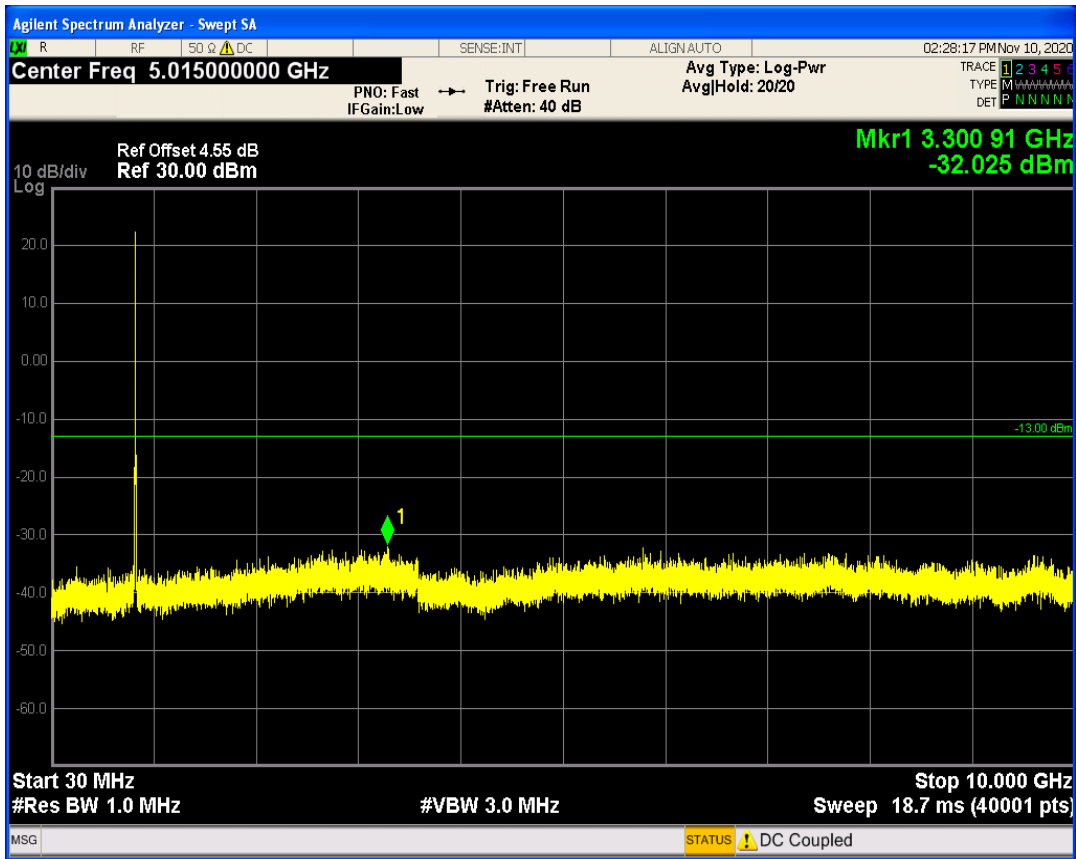

LTE Band5 QAM16 BW=3MHz Channel=20635 RB Size=15 Position=#0

LTE Band5 QPSK BW=5MHz Channel=20425 RB Size=1 Position=#0

LTE Band5 QAM16 BW=5MHz Channel=20425 RB Size=1 Position=#0

LTE Band5 QPSK BW=5MHz Channel=20425 RB Size=25 Position=#0

LTE Band5 QAM16 BW=5MHz Channel=20425 RB Size=25 Position=#0

LTE Band5 QPSK BW=5MHz Channel=20525 RB Size=1 Position=#0

LTE Band5 QPSK BW=5MHz Channel=20525 RB Size=25 Position=#0

LTE Band5 QAM16 BW=5MHz Channel=20525 RB Size=1 Position=#0

LTE Band5 QAM16 BW=5MHz Channel=20525 RB Size=25 Position=#0

LTE Band5 QPSK BW=5MHz Channel=20625 RB Size=1 Position=#0

LTE Band5 QPSK BW=5MHz Channel=20625 RB Size=25 Position=#0

LTE Band5 QAM16 BW=5MHz Channel=20625 RB Size=25 Position=#0

LTE Band5 QAM16 BW=5MHz Channel=20625 RB Size=1 Position=#0

LTE Band5 QPSK BW=10MHz Channel=20450 RB Size=1 Position=#0

LTE Band5 QPSK BW=10MHz Channel=20450 RB Size=50 Position=#0

LTE Band5 QAM16 BW=10MHz Channel=20450 RB Size=1 Position=#0