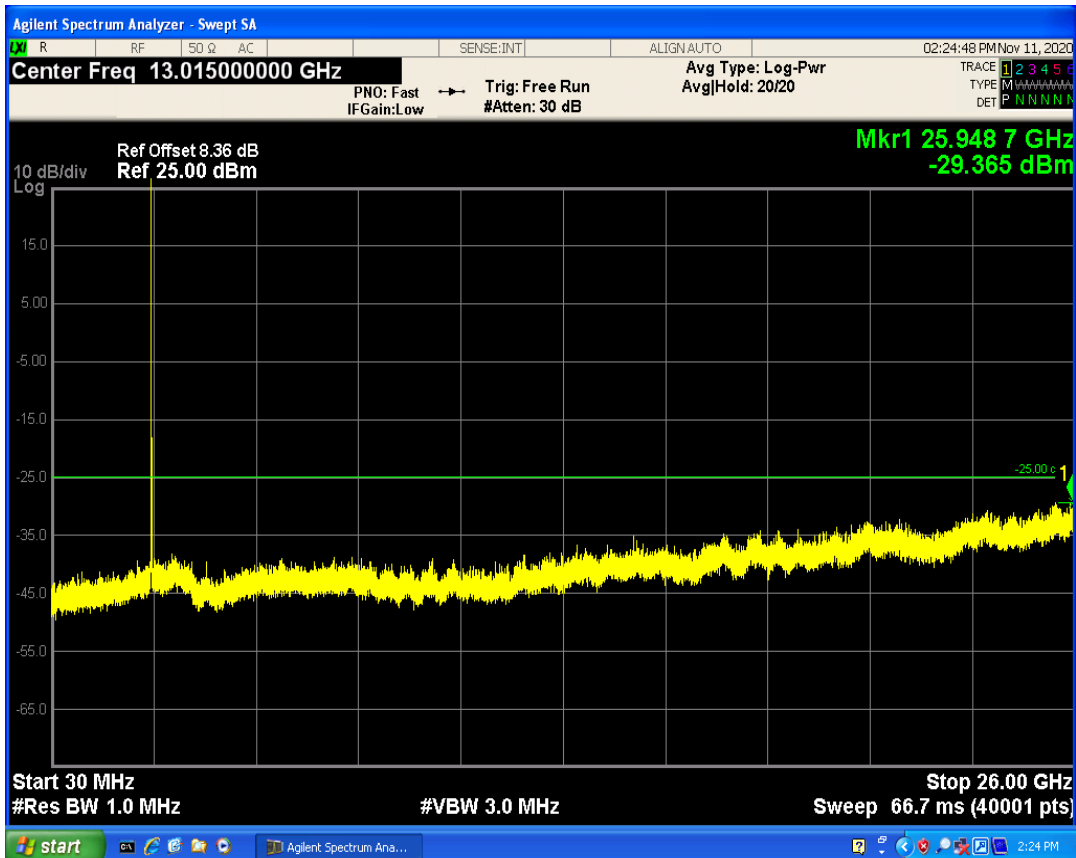

LTE Band7 QAM16 BW=15MHz Channel=20825 RB Size=1 Position=#0

LTE Band7 QPSK BW=15MHz Channel=21100 RB Size=1 Position=#0

LTE Band7 QPSK BW=15MHz Channel=21100 RB Size=75 Position=#0

LTE Band7 QAM16 BW=15MHz Channel=21100 RB Size=1 Position=#0

LTE Band7 QAM16 BW=15MHz Channel=21100 RB Size=75 Position=#0

LTE Band7 QPSK BW=15MHz Channel=21375 RB Size=1 Position=#0

LTE Band7 QPSK BW=15MHz Channel=21375 RB Size=75 Position=#0

LTE Band7 QAM16 BW=15MHz Channel=21375 RB Size=1 Position=#0

LTE Band7 QAM16 BW=15MHz Channel=21375 RB Size=75 Position=#0

LTE Band7 QPSK BW=20MHz Channel=20850 RB Size=1 Position=#0

LTE Band7 QPSK BW=20MHz Channel=20850 RB Size=100 Position=#0

LTE Band7 QAM16 BW=20MHz Channel=20850 RB Size=1 Position=#0