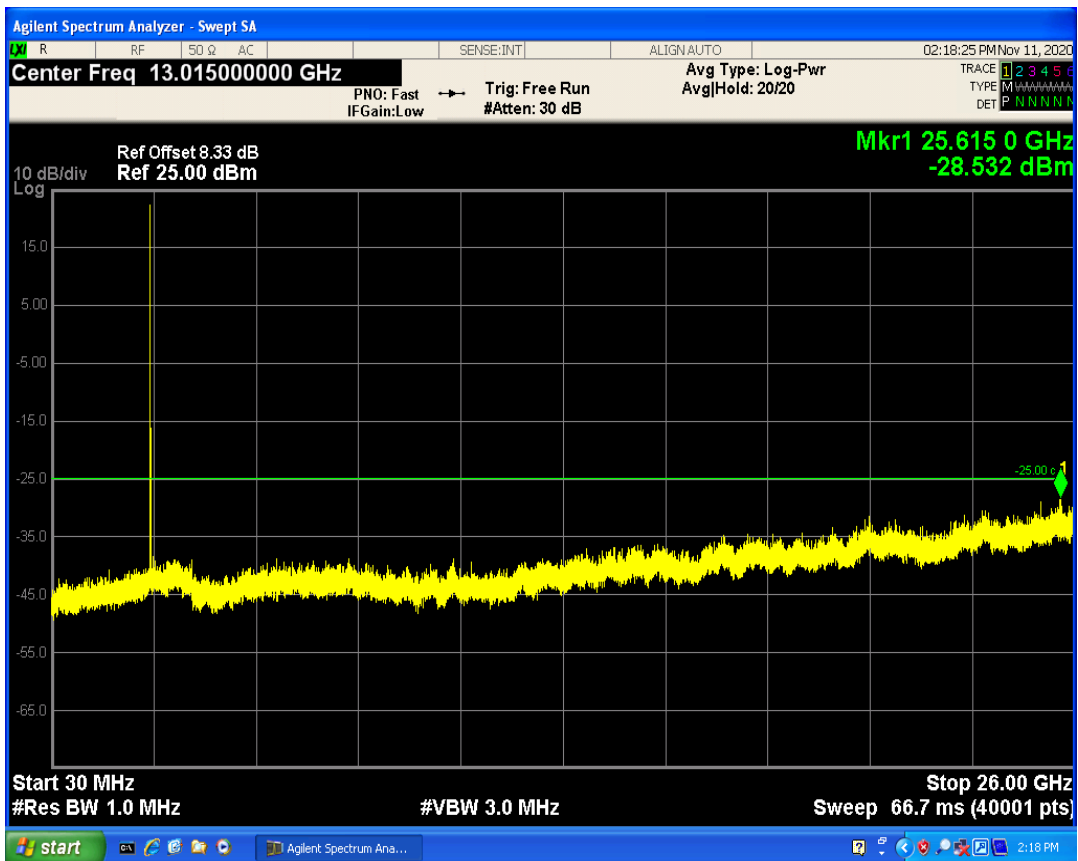

LTE Band66 QAM16 BW=20MHz Channel=132572 RB Size=100 Position=#0

LTE Band7 QPSK BW=5MHz Channel=20775 RB Size=1 Position=#0

LTE Band7 QPSK BW=5MHz Channel=20775 RB Size=25 Position=#0

LTE Band7 QAM16 BW=5MHz Channel=20775 RB Size=25 Position=#0

LTE Band7 QAM16 BW=5MHz Channel=20775 RB Size=1 Position=#0

LTE Band7 QPSK BW=5MHz Channel=21100 RB Size=1 Position=#0

LTE Band7 QPSK BW=5MHz Channel=21100 RB Size=25 Position=#0

LTE Band7 QAM16 BW=5MHz Channel=21100 RB Size=1 Position=#0

LTE Band7 QAM16 BW=5MHz Channel=21100 RB Size=25 Position=#0

LTE Band7 QPSK BW=5MHz Channel=21425 RB Size=1 Position=#0

LTE Band7 QPSK BW=5MHz Channel=21425 RB Size=25 Position=#0

LTE Band7 QAM16 BW=5MHz Channel=21425 RB Size=1 Position=#0