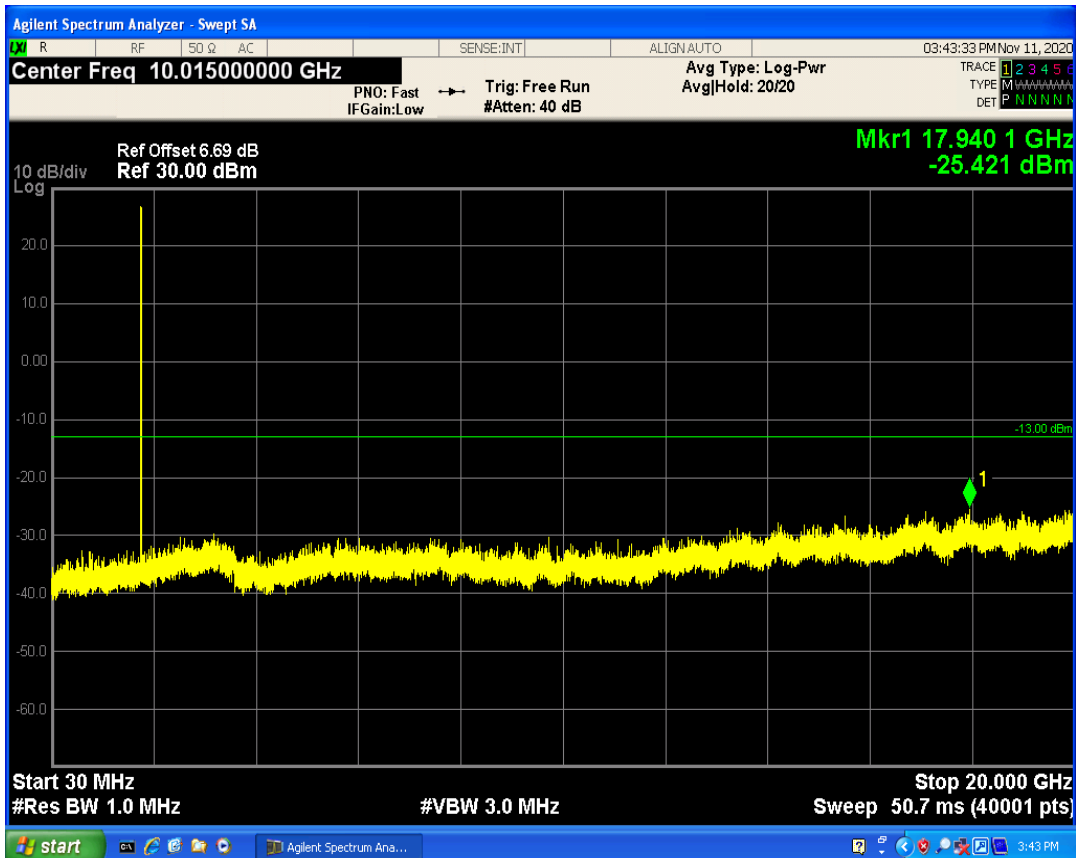

LTE Band66 QAM16 BW=3MHz Channel=132657 RB Size=15 Position=#0

LTE Band66 QPSK BW=5MHz Channel=131997 RB Size=1 Position=#0

LTE Band66 QPSK BW=5MHz Channel=131997 RB Size=25 Position=#0

LTE Band66 QAM16 BW=5MHz Channel=131997 RB Size=1 Position=#0

LTE Band66 QPSK BW=5MHz Channel=132647 RB Size=1 Position=#0

LTE Band66 QAM16 BW=5MHz Channel=131997 RB Size=25 Position=#0

LTE Band66 QPSK BW=5MHz Channel=132647 RB Size=25 Position=#0

LTE Band66 QAM16 BW=5MHz Channel=132647 RB Size=1 Position=#0

LTE Band66 QAM16 BW=5MHz Channel=132647 RB Size=25 Position=#0

LTE Band66 QPSK BW=10MHz Channel=132022 RB Size=1 Position=#0

LTE Band66 QPSK BW=10MHz Channel=132022 RB Size=50 Position=#0

LTE Band66 QAM16 BW=10MHz Channel=132022 RB Size=1 Position=#0