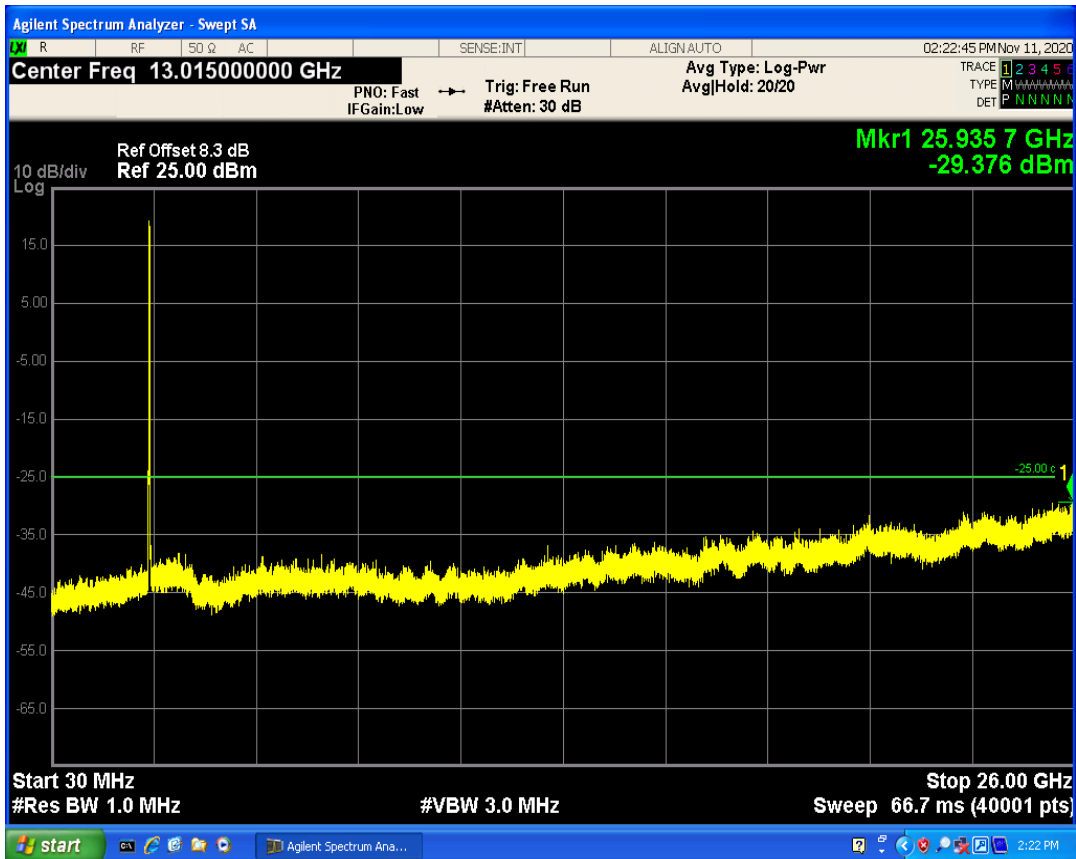

LTE Band7 QAM16 BW=10MHz Channel=20800 RB Size=50 Position=#0

LTE Band7 QPSK BW=10MHz Channel=21100 RB Size=1 Position=#0

LTE Band7 QPSK BW=10MHz Channel=21100 RB Size=50 Position=#0

LTE Band7 QAM16 BW=10MHz Channel=21100 RB Size=1 Position=#0

LTE Band7 QAM16 BW=10MHz Channel=21100 RB Size=50 Position=#0

LTE Band7 QPSK BW=10MHz Channel=21400 RB Size=1 Position=#0

LTE Band7 QPSK BW=10MHz Channel=21400 RB Size=50 Position=#0

LTE Band7 QAM16 BW=10MHz Channel=21400 RB Size=1 Position=#0

LTE Band7 QAM16 BW=10MHz Channel=21400 RB Size=50 Position=#0

LTE Band7 QPSK BW=15MHz Channel=20825 RB Size=1 Position=#0

LTE Band7 QPSK BW=15MHz Channel=20825 RB Size=75 Position=#0

LTE Band7 QAM16 BW=15MHz Channel=20825 RB Size=75 Position=#0