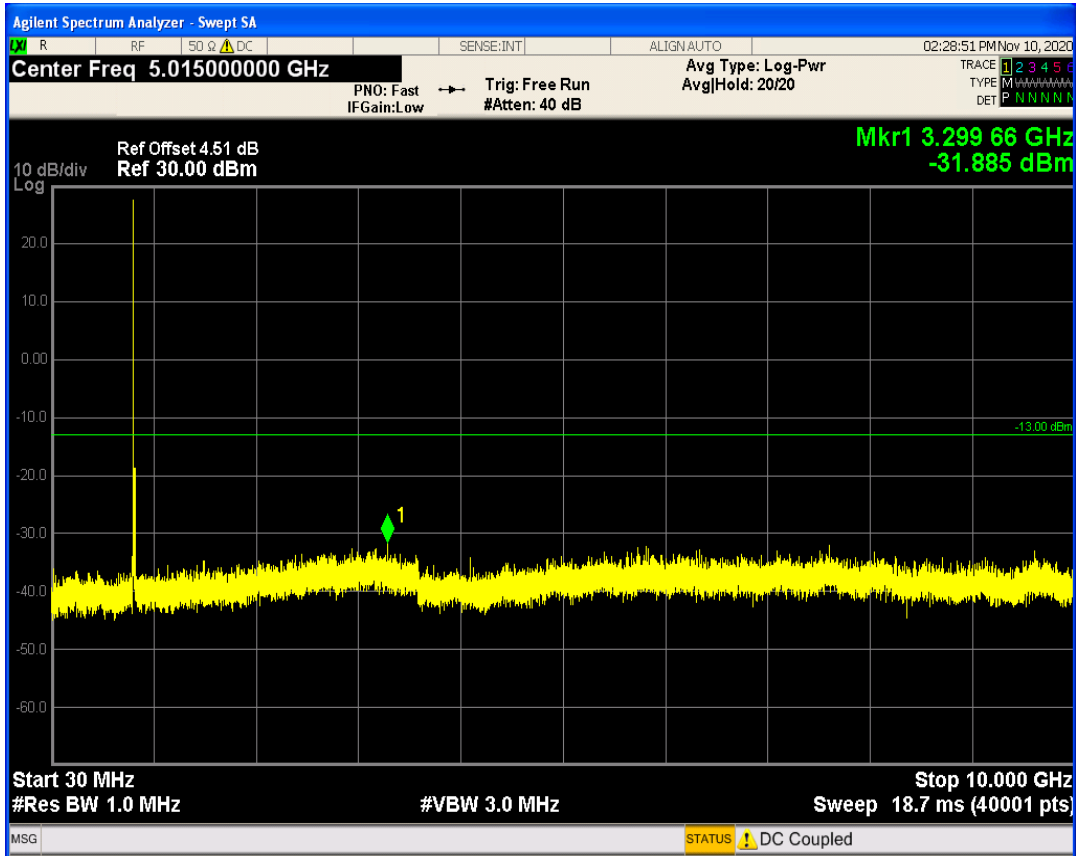

LTE Band5 QAM16 BW=5MHz Channel=20425 RB Size=25 Position=#0

LTE Band5 QPSK BW=5MHz Channel=20525 RB Size=1 Position=#0

LTE Band5 QPSK BW=5MHz Channel=20525 RB Size=25 Position=#0

LTE Band5 QAM16 BW=5MHz Channel=20525 RB Size=1 Position=#0

LTE Band5 QAM16 BW=5MHz Channel=20525 RB Size=25 Position=#0

LTE Band5 QPSK BW=5MHz Channel=20625 RB Size=1 Position=#0

LTE Band5 QPSK BW=5MHz Channel=20625 RB Size=25 Position=#0

LTE Band5 QAM16 BW=5MHz Channel=20625 RB Size=25 Position=#0

LTE Band5 QAM16 BW=5MHz Channel=20625 RB Size=1 Position=#0

LTE Band5 QPSK BW=10MHz Channel=20450 RB Size=1 Position=#0

LTE Band5 QPSK BW=10MHz Channel=20450 RB Size=50 Position=#0

LTE Band5 QAM16 BW=10MHz Channel=20450 RB Size=1 Position=#0

LTE Band5 QAM16 BW=10MHz Channel=20450 RB Size=50 Position=#0

LTE Band5 QPSK BW=10MHz Channel=20525 RB Size=1 Position=#0

LTE Band5 QPSK BW=10MHz Channel=20525 RB Size=50 Position=#0

LTE Band5 QAM16 BW=10MHz Channel=20525 RB Size=50 Position=#0