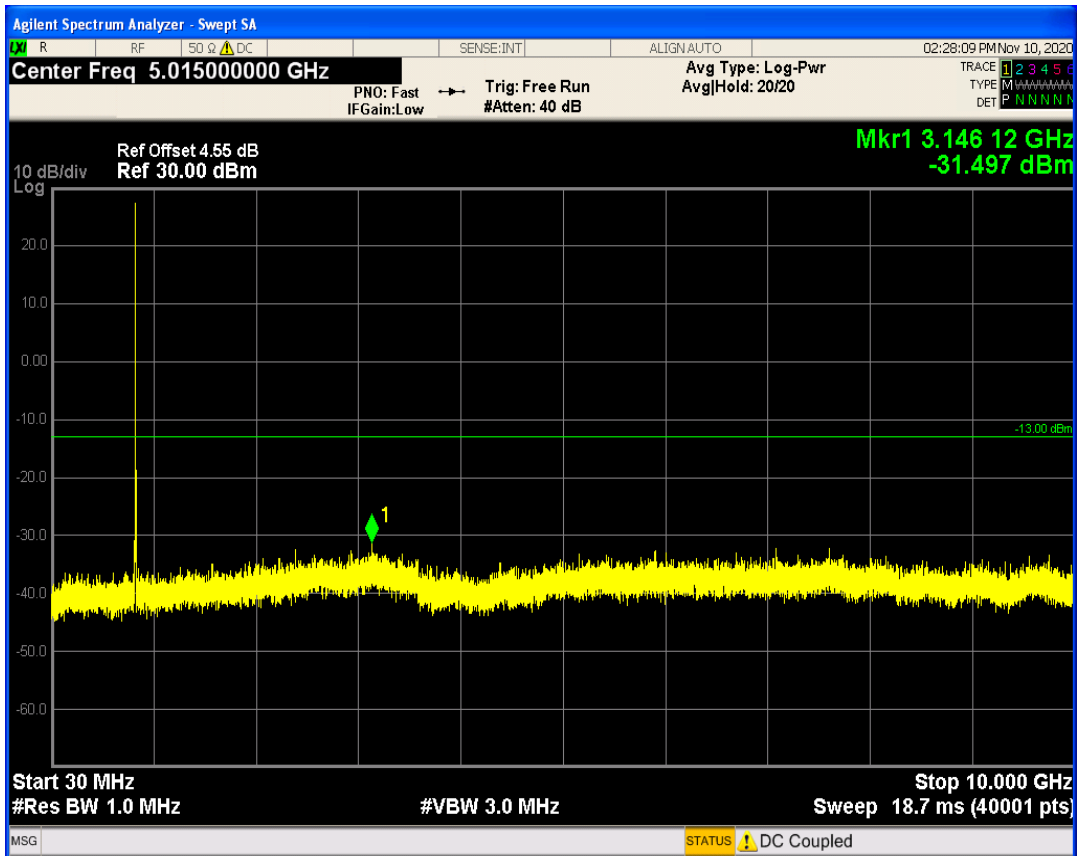

LTE Band5 QAM16 BW=3MHz Channel=20635 RB Size=15 Position=#0

LTE Band5 QPSK BW=5MHz Channel=20425 RB Size=1 Position=#0

LTE Band5 QAM16 BW=5MHz Channel=20425 RB Size=1 Position=#0

LTE Band5 QPSK BW=5MHz Channel=20425 RB Size=25 Position=#0

LTE Band5 QAM16 BW=5MHz Channel=20425 RB Size=25 Position=#0

LTE Band5 QPSK BW=5MHz Channel=20525 RB Size=1 Position=#0

LTE Band5 QPSK BW=5MHz Channel=20525 RB Size=25 Position=#0

LTE Band5 QAM16 BW=5MHz Channel=20525 RB Size=1 Position=#0

LTE Band5 QAM16 BW=5MHz Channel=20525 RB Size=25 Position=#0

LTE Band5 QPSK BW=5MHz Channel=20625 RB Size=1 Position=#0

LTE Band5 QPSK BW=5MHz Channel=20625 RB Size=25 Position=#0

LTE Band5 QAM16 BW=5MHz Channel=20625 RB Size=25 Position=#0

LTE Band5 QAM16 BW=5MHz Channel=20625 RB Size=1 Position=#0

LTE Band5 QPSK BW=10MHz Channel=20450 RB Size=1 Position=#0

LTE Band5 QPSK BW=10MHz Channel=20450 RB Size=50 Position=#0

LTE Band5 QAM16 BW=10MHz Channel=20450 RB Size=1 Position=#0