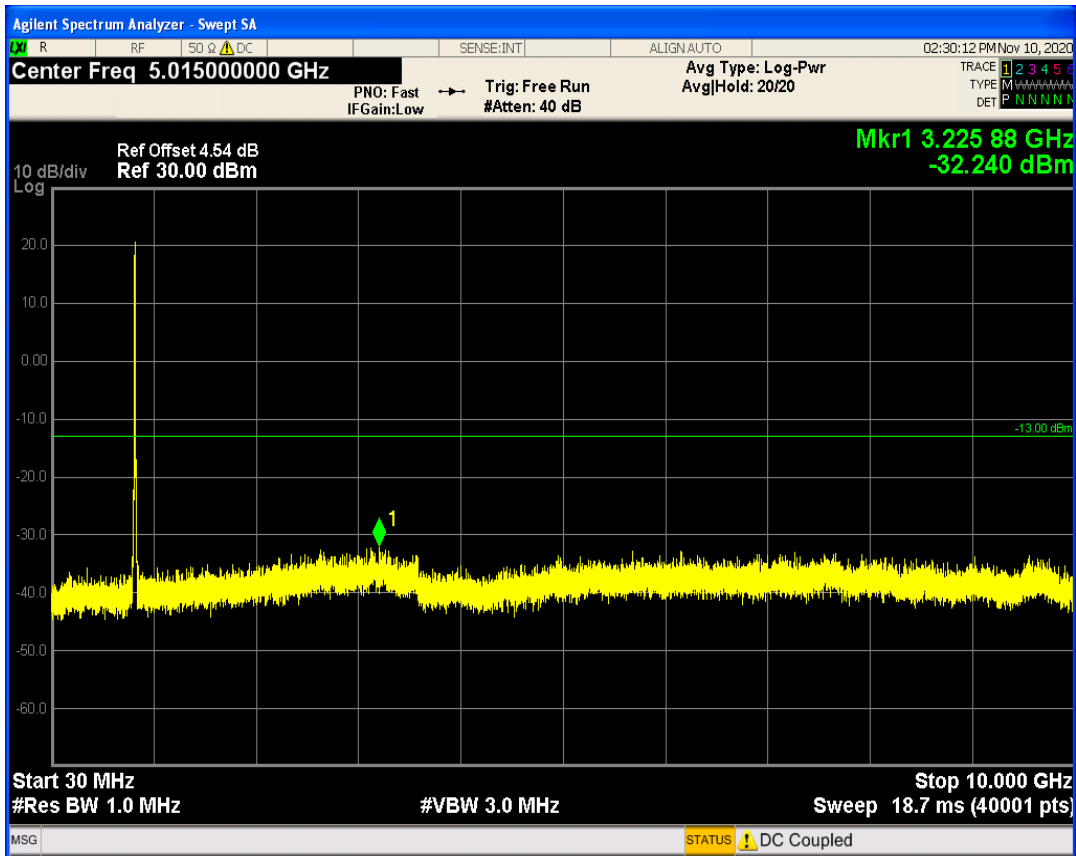

LTE Band5 QAM16 BW=5MHz Channel=20625 RB Size=1 Position=#0

LTE Band5 QPSK BW=10MHz Channel=20450 RB Size=1 Position=#0

LTE Band5 QPSK BW=10MHz Channel=20450 RB Size=50 Position=#0

LTE Band5 QAM16 BW=10MHz Channel=20450 RB Size=1 Position=#0

LTE Band5 QAM16 BW=10MHz Channel=20450 RB Size=50 Position=#0

LTE Band5 QPSK BW=10MHz Channel=20525 RB Size=1 Position=#0

LTE Band5 QPSK BW=10MHz Channel=20525 RB Size=50 Position=#0

LTE Band5 QAM16 BW=10MHz Channel=20525 RB Size=50 Position=#0

LTE Band5 QAM16 BW=10MHz Channel=20525 RB Size=1 Position=#0

LTE Band5 QPSK BW=10MHz Channel=20600 RB Size=1 Position=#0

LTE Band5 QPSK BW=10MHz Channel=20600 RB Size=50 Position=#0

LTE Band5 QAM16 BW=10MHz Channel=20600 RB Size=50 Position=#0

LTE Band5 QAM16 BW=10MHz Channel=20600 RB Size=1 Position=#0

LTE Band66 QPSK BW=1.4MHz Channel=131979 RB Size=1 Position=#0

LTE Band66 QPSK BW=1.4MHz Channel=131979 RB Size=6 Position=#0

LTE Band66 QAM16 BW=1.4MHz Channel=131979 RB Size=1 Position=#0