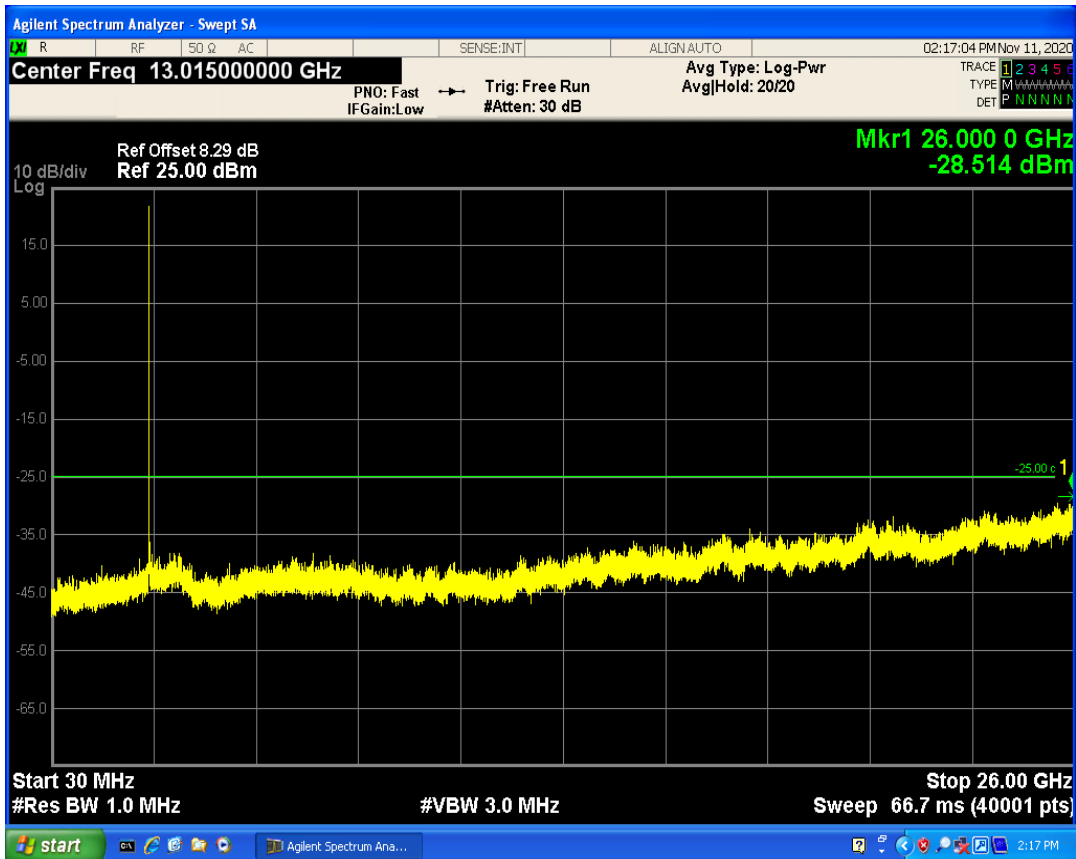

LTE Band66 QAM16 BW=15MHz Channel=132597 RB Size=75 Position=#0

LTE Band66 QPSK BW=20MHz Channel=132072 RB Size=1 Position=#0

LTE Band66 QPSK BW=20MHz Channel=132072 RB Size=100 Position=#0

LTE Band66 QAM16 BW=20MHz Channel=132072 RB Size=100 Position=#0

LTE Band66 QAM16 BW=20MHz Channel=132072 RB Size=1 Position=#0

LTE Band66 QPSK BW=20MHz Channel=132572 RB Size=1 Position=#0

LTE Band66 QPSK BW=20MHz Channel=132572 RB Size=100 Position=#0

LTE Band66 QAM16 BW=20MHz Channel=132572 RB Size=1 Position=#0

LTE Band66 QAM16 BW=20MHz Channel=132572 RB Size=100 Position=#0

LTE Band7 QPSK BW=5MHz Channel=20775 RB Size=1 Position=#0

LTE Band7 QPSK BW=5MHz Channel=20775 RB Size=25 Position=#0

LTE Band7 QAM16 BW=5MHz Channel=20775 RB Size=25 Position=#0