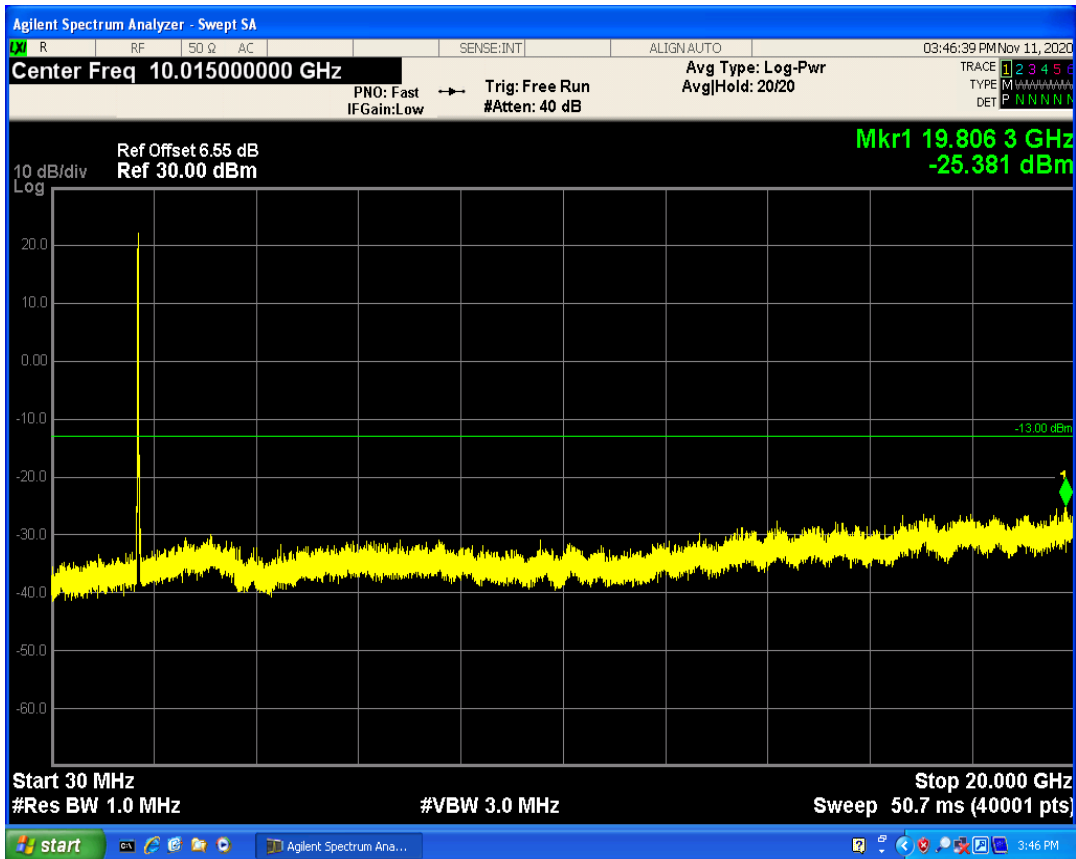

LTE Band66 QAM16 BW=10MHz Channel=132022 RB Size=50 Position=#0

LTE Band66 QPSK BW=10MHz Channel=132622 RB Size=1 Position=#0

LTE Band66 QPSK BW=10MHz Channel=132622 RB Size=50 Position=#0

LTE Band66 QAM16 BW=10MHz Channel=132622 RB Size=50 Position=#0

LTE Band66 QAM16 BW=10MHz Channel=132622 RB Size=1 Position=#0

LTE Band66 QPSK BW=15MHz Channel=132047 RB Size=1 Position=#0

LTE Band66 QPSK BW=15MHz Channel=132047 RB Size=75 Position=#0

LTE Band66 QAM16 BW=15MHz Channel=132047 RB Size=1 Position=#0

LTE Band66 QAM16 BW=15MHz Channel=132047 RB Size=75 Position=#0

LTE Band66 QPSK BW=15MHz Channel=132597 RB Size=75 Position=#0

LTE Band66 QPSK BW=15MHz Channel=132597 RB Size=1 Position=#0

LTE Band66 QAM16 BW=15MHz Channel=132597 RB Size=1 Position=#0