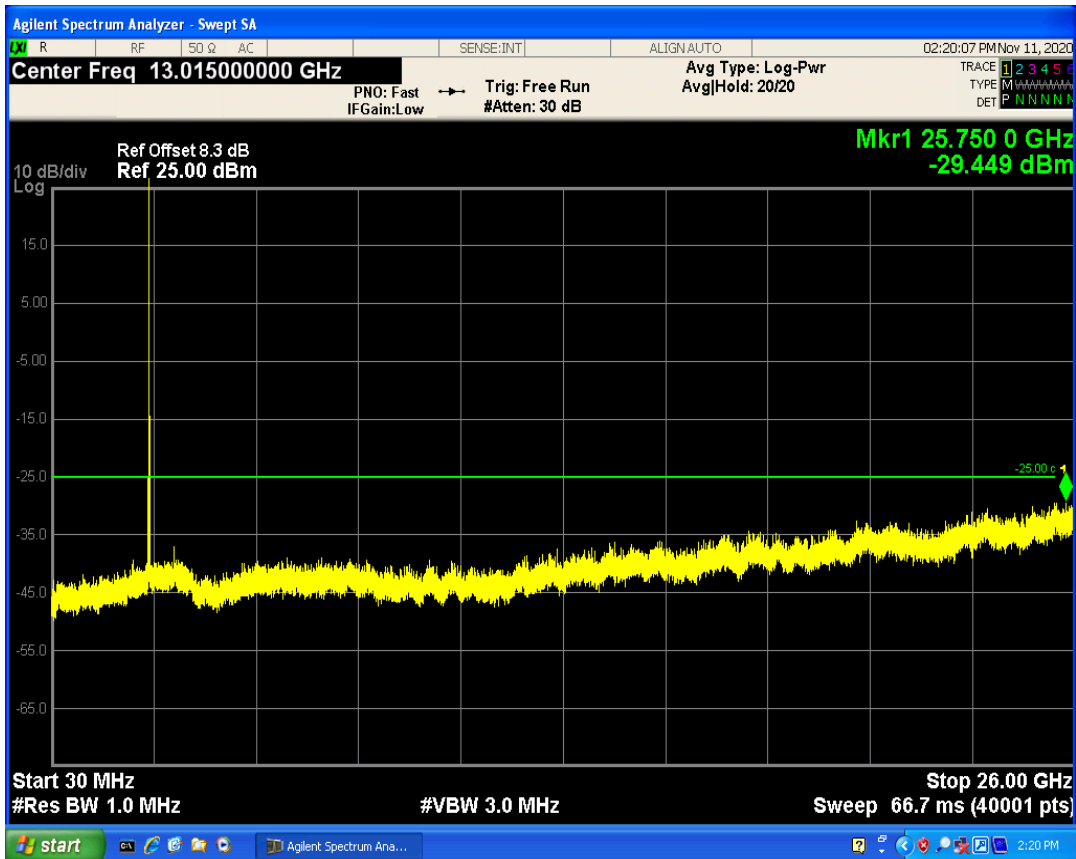

LTE Band7 QAM16 BW=5MHz Channel=20775 RB Size=1 Position=#0

LTE Band7 QPSK BW=5MHz Channel=21100 RB Size=1 Position=#0

LTE Band7 QPSK BW=5MHz Channel=21100 RB Size=25 Position=#0

LTE Band7 QAM16 BW=5MHz Channel=21100 RB Size=1 Position=#0

LTE Band7 QAM16 BW=5MHz Channel=21100 RB Size=25 Position=#0

LTE Band7 QPSK BW=5MHz Channel=21425 RB Size=1 Position=#0

LTE Band7 QPSK BW=5MHz Channel=21425 RB Size=25 Position=#0

LTE Band7 QAM16 BW=5MHz Channel=21425 RB Size=1 Position=#0

LTE Band7 QAM16 BW=5MHz Channel=21425 RB Size=25 Position=#0

LTE Band7 QPSK BW=10MHz Channel=20800 RB Size=1 Position=#0

LTE Band7 QAM16 BW=10MHz Channel=20800 RB Size=1 Position=#0

LTE Band7 QPSK BW=10MHz Channel=20800 RB Size=50 Position=#0