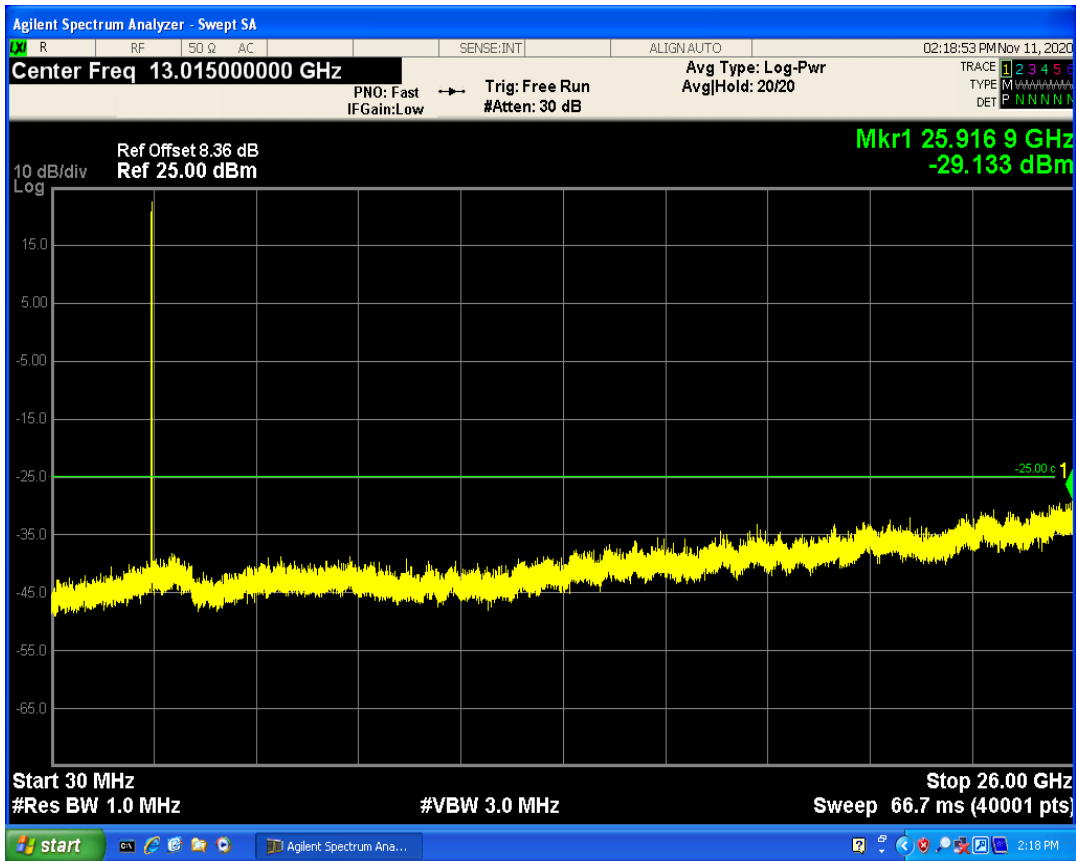

LTE Band66 QAM16 BW=20MHz Channel=132572 RB Size=100 Position=#0

LTE Band7 QPSK BW=5MHz Channel=20775 RB Size=1 Position=#0

LTE Band7 QPSK BW=5MHz Channel=20775 RB Size=25 Position=#0

LTE Band7 QAM16 BW=5MHz Channel=20775 RB Size=25 Position=#0

LTE Band7 QAM16 BW=5MHz Channel=20775 RB Size=1 Position=#0

LTE Band7 QPSK BW=5MHz Channel=21100 RB Size=1 Position=#0

LTE Band7 QPSK BW=5MHz Channel=21100 RB Size=25 Position=#0

LTE Band7 QAM16 BW=5MHz Channel=21100 RB Size=1 Position=#0

LTE Band7 QAM16 BW=5MHz Channel=21100 RB Size=25 Position=#0

LTE Band7 QPSK BW=5MHz Channel=21425 RB Size=1 Position=#0

LTE Band7 QPSK BW=5MHz Channel=21425 RB Size=25 Position=#0

LTE Band7 QAM16 BW=5MHz Channel=21425 RB Size=1 Position=#0