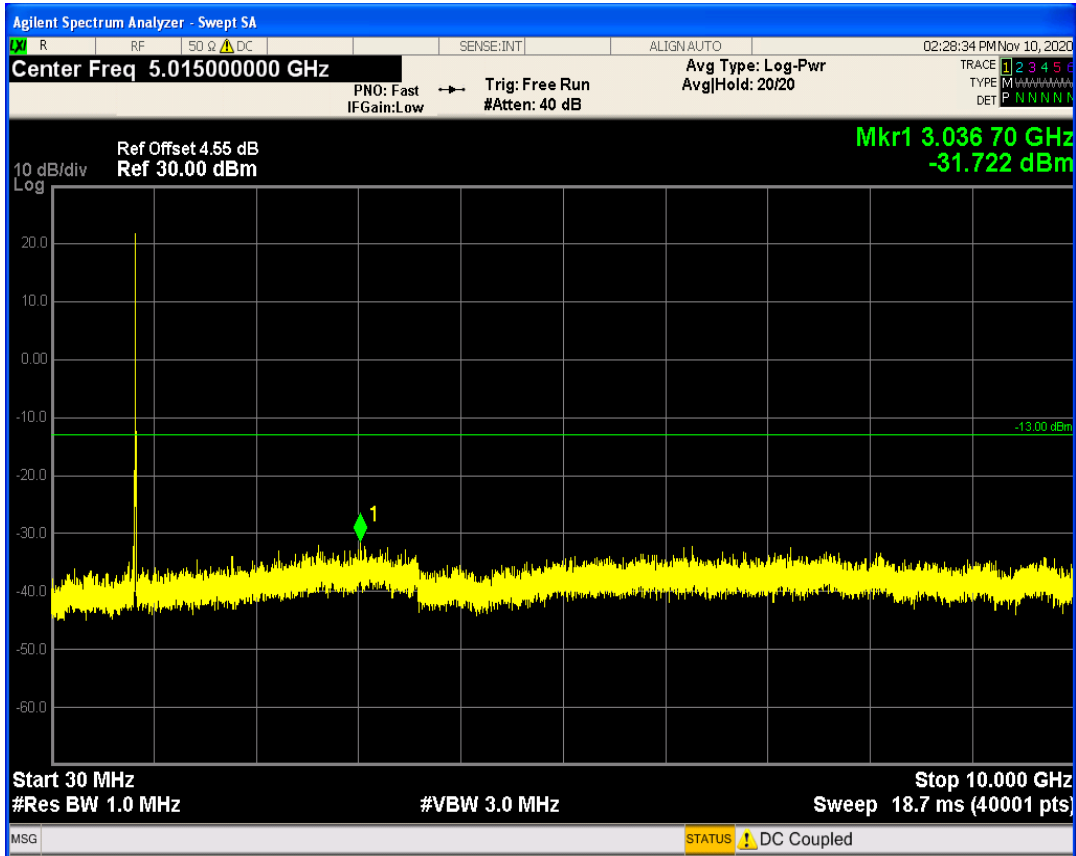

LTE Band5 QAM16 BW=5MHz Channel=20425 RB Size=25 Position=#0

LTE Band5 QPSK BW=5MHz Channel=20525 RB Size=1 Position=#0

LTE Band5 QPSK BW=5MHz Channel=20525 RB Size=25 Position=#0

LTE Band5 QAM16 BW=5MHz Channel=20525 RB Size=1 Position=#0

LTE Band5 QAM16 BW=5MHz Channel=20525 RB Size=25 Position=#0

LTE Band5 QPSK BW=5MHz Channel=20625 RB Size=1 Position=#0

LTE Band5 QPSK BW=5MHz Channel=20625 RB Size=25 Position=#0

LTE Band5 QAM16 BW=5MHz Channel=20625 RB Size=25 Position=#0

LTE Band5 QAM16 BW=5MHz Channel=20625 RB Size=1 Position=#0

LTE Band5 QPSK BW=10MHz Channel=20450 RB Size=1 Position=#0

LTE Band5 QPSK BW=10MHz Channel=20450 RB Size=50 Position=#0

LTE Band5 QAM16 BW=10MHz Channel=20450 RB Size=1 Position=#0

LTE Band5 QAM16 BW=10MHz Channel=20450 RB Size=50 Position=#0

LTE Band5 QPSK BW=10MHz Channel=20525 RB Size=1 Position=#0

LTE Band5 QPSK BW=10MHz Channel=20525 RB Size=50 Position=#0

LTE Band5 QAM16 BW=10MHz Channel=20525 RB Size=50 Position=#0