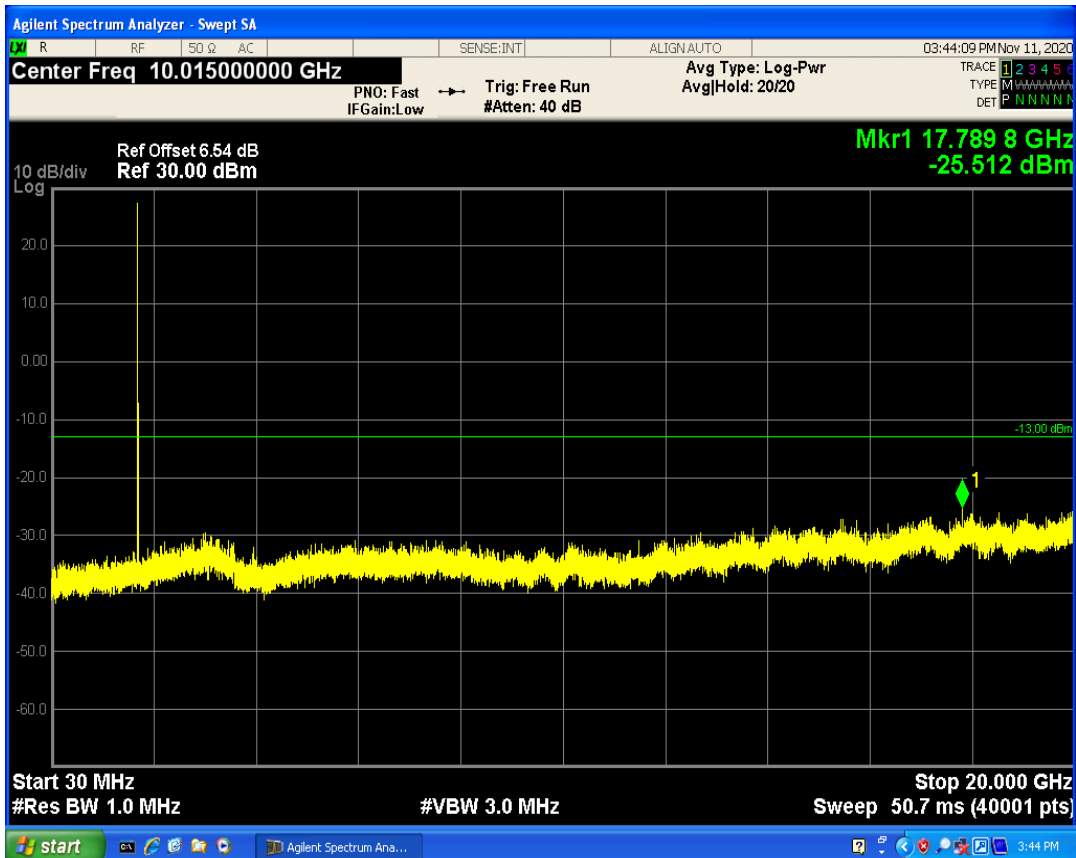

LTE Band66 QAM16 BW=3MHz Channel=132657 RB Size=15 Position=#0

LTE Band66 QPSK BW=5MHz Channel=131997 RB Size=1 Position=#0

LTE Band66 QPSK BW=5MHz Channel=131997 RB Size=25 Position=#0

LTE Band66 QAM16 BW=5MHz Channel=131997 RB Size=1 Position=#0

LTE Band66 QPSK BW=5MHz Channel=132647 RB Size=1 Position=#0

LTE Band66 QAM16 BW=5MHz Channel=131997 RB Size=25 Position=#0

LTE Band66 QPSK BW=5MHz Channel=132647 RB Size=25 Position=#0

LTE Band66 QAM16 BW=5MHz Channel=132647 RB Size=1 Position=#0

LTE Band66 QAM16 BW=5MHz Channel=132647 RB Size=25 Position=#0

LTE Band66 QPSK BW=10MHz Channel=132022 RB Size=1 Position=#0

LTE Band66 QPSK BW=10MHz Channel=132022 RB Size=50 Position=#0

LTE Band66 QAM16 BW=10MHz Channel=132022 RB Size=1 Position=#0