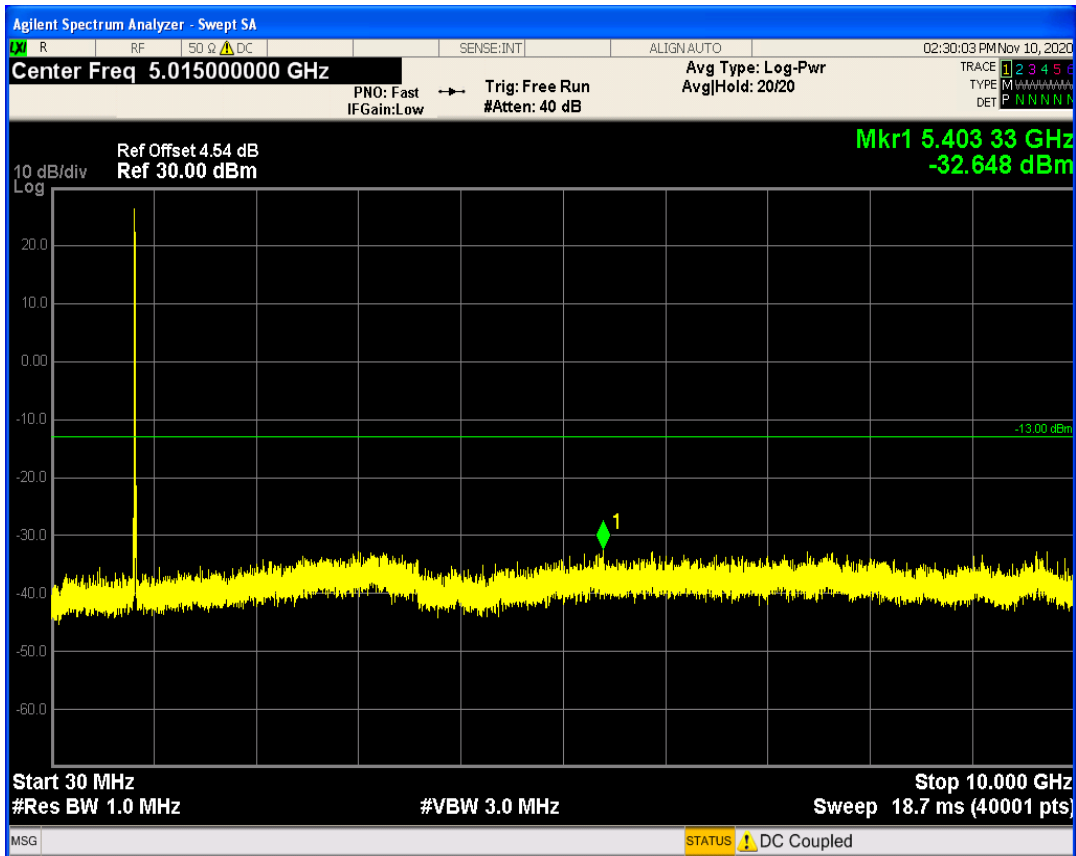

LTE Band5 QAM16 BW=5MHz Channel=20625 RB Size=1 Position=#0

LTE Band5 QPSK BW=10MHz Channel=20450 RB Size=1 Position=#0

LTE Band5 QPSK BW=10MHz Channel=20450 RB Size=50 Position=#0

LTE Band5 QAM16 BW=10MHz Channel=20450 RB Size=1 Position=#0

LTE Band5 QAM16 BW=10MHz Channel=20450 RB Size=50 Position=#0

LTE Band5 QPSK BW=10MHz Channel=20525 RB Size=1 Position=#0

LTE Band5 QPSK BW=10MHz Channel=20525 RB Size=50 Position=#0

LTE Band5 QAM16 BW=10MHz Channel=20525 RB Size=50 Position=#0

LTE Band5 QAM16 BW=10MHz Channel=20525 RB Size=1 Position=#0

LTE Band5 QPSK BW=10MHz Channel=20600 RB Size=1 Position=#0

LTE Band5 QPSK BW=10MHz Channel=20600 RB Size=50 Position=#0

LTE Band5 QAM16 BW=10MHz Channel=20600 RB Size=50 Position=#0

LTE Band5 QAM16 BW=10MHz Channel=20600 RB Size=1 Position=#0

LTE Band66 QPSK BW=1.4MHz Channel=131979 RB Size=1 Position=#0

LTE Band66 QPSK BW=1.4MHz Channel=131979 RB Size=6 Position=#0

LTE Band66 QAM16 BW=1.4MHz Channel=131979 RB Size=1 Position=#0