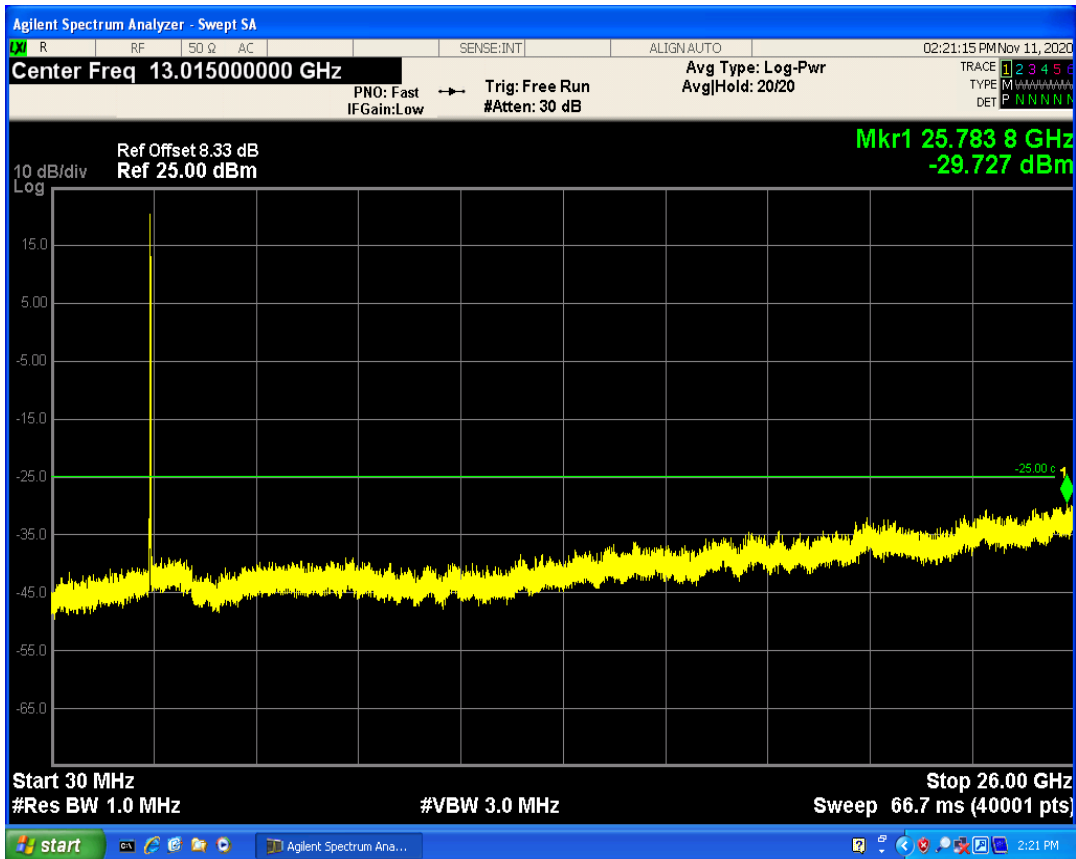

LTE Band7 QAM16 BW=5MHz Channel=21425 RB Size=25 Position=#0

LTE Band7 QPSK BW=10MHz Channel=20800 RB Size=1 Position=#0

LTE Band7 QAM16 BW=10MHz Channel=20800 RB Size=1 Position=#0

LTE Band7 QPSK BW=10MHz Channel=20800 RB Size=50 Position=#0

LTE Band7 QAM16 BW=10MHz Channel=20800 RB Size=50 Position=#0

LTE Band7 QPSK BW=10MHz Channel=21100 RB Size=1 Position=#0

LTE Band7 QPSK BW=10MHz Channel=21100 RB Size=50 Position=#0

LTE Band7 QAM16 BW=10MHz Channel=21100 RB Size=1 Position=#0

LTE Band7 QAM16 BW=10MHz Channel=21100 RB Size=50 Position=#0

LTE Band7 QPSK BW=10MHz Channel=21400 RB Size=1 Position=#0

LTE Band7 QPSK BW=10MHz Channel=21400 RB Size=50 Position=#0

LTE Band7 QAM16 BW=10MHz Channel=21400 RB Size=1 Position=#0