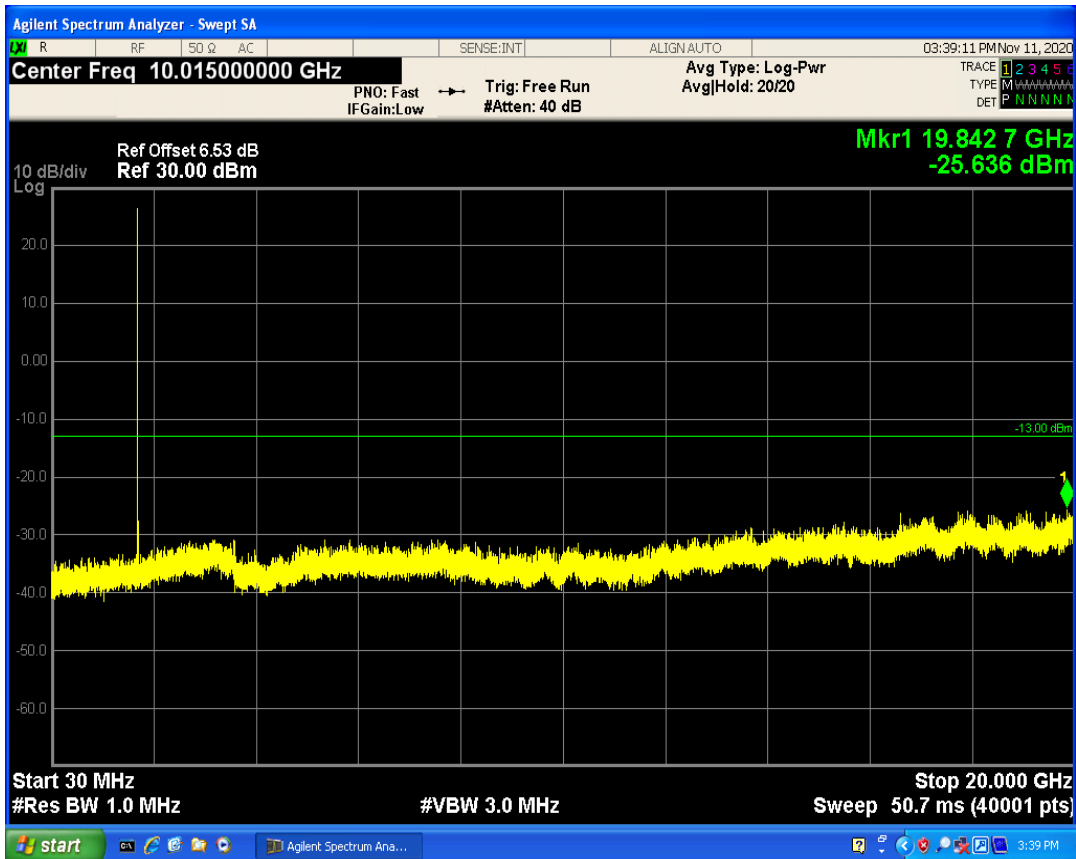

LTE Band5 QAM16 BW=10MHz Channel=20525 RB Size=1 Position=#0

LTE Band5 QPSK BW=10MHz Channel=20600 RB Size=1 Position=#0

LTE Band5 QPSK BW=10MHz Channel=20600 RB Size=50 Position=#0

LTE Band5 QAM16 BW=10MHz Channel=20600 RB Size=50 Position=#0

LTE Band5 QAM16 BW=10MHz Channel=20600 RB Size=1 Position=#0

LTE Band66 QPSK BW=1.4MHz Channel=131979 RB Size=1 Position=#0

LTE Band66 QPSK BW=1.4MHz Channel=131979 RB Size=6 Position=#0

LTE Band66 QAM16 BW=1.4MHz Channel=131979 RB Size=1 Position=#0

LTE Band66 QAM16 BW=1.4MHz Channel=131979 RB Size=6 Position=#0

LTE Band66 QPSK BW=1.4MHz Channel=132665 RB Size=1 Position=#0

LTE Band66 QPSK BW=1.4MHz Channel=132665 RB Size=6 Position=#0

LTE Band66 QAM16 BW=1.4MHz Channel=132665 RB Size=1 Position=#0