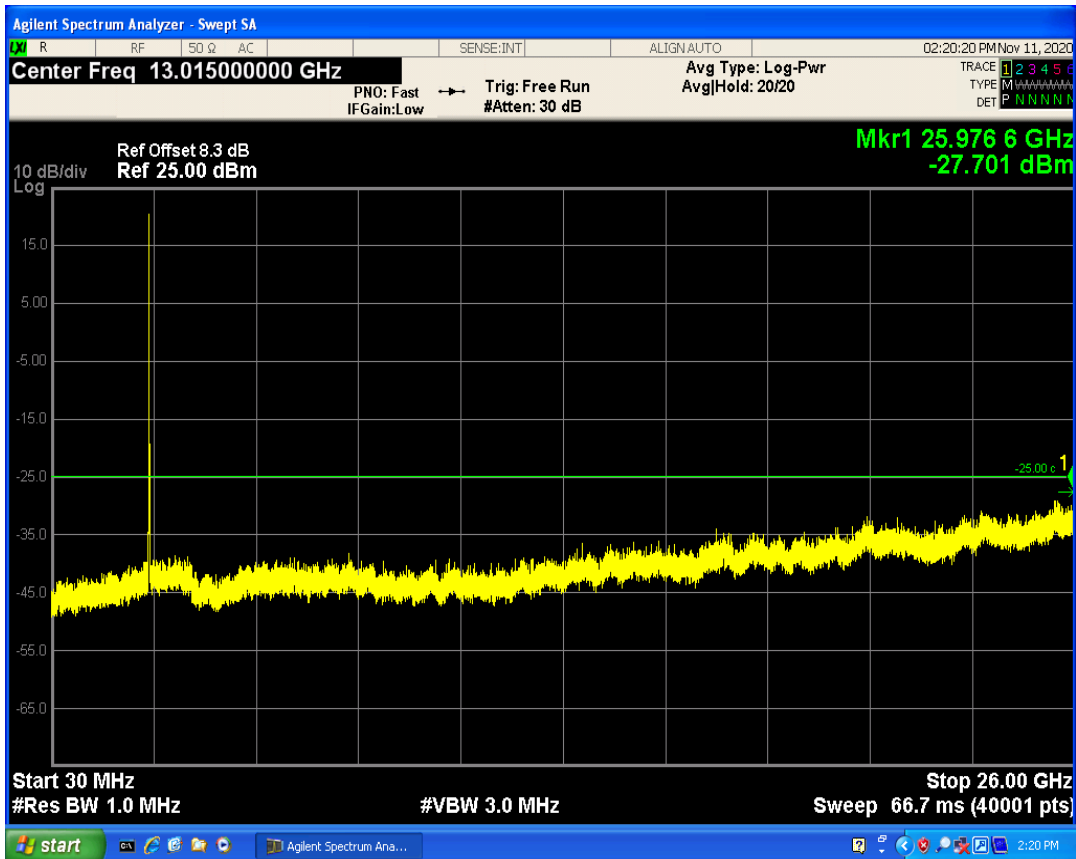

LTE Band7 QAM16 BW=5MHz Channel=21100 RB Size=25 Position=#0

LTE Band7 QPSK BW=5MHz Channel=21425 RB Size=1 Position=#0

LTE Band7 QPSK BW=5MHz Channel=21425 RB Size=25 Position=#0

LTE Band7 QAM16 BW=5MHz Channel=21425 RB Size=1 Position=#0

LTE Band7 QAM16 BW=5MHz Channel=21425 RB Size=25 Position=#0

LTE Band7 QPSK BW=10MHz Channel=20800 RB Size=1 Position=#0

LTE Band7 QAM16 BW=10MHz Channel=20800 RB Size=1 Position=#0

LTE Band7 QPSK BW=10MHz Channel=20800 RB Size=50 Position=#0

LTE Band7 QAM16 BW=10MHz Channel=20800 RB Size=50 Position=#0

LTE Band7 QPSK BW=10MHz Channel=21100 RB Size=1 Position=#0

LTE Band7 QPSK BW=10MHz Channel=21100 RB Size=50 Position=#0

LTE Band7 QAM16 BW=10MHz Channel=21100 RB Size=1 Position=#0