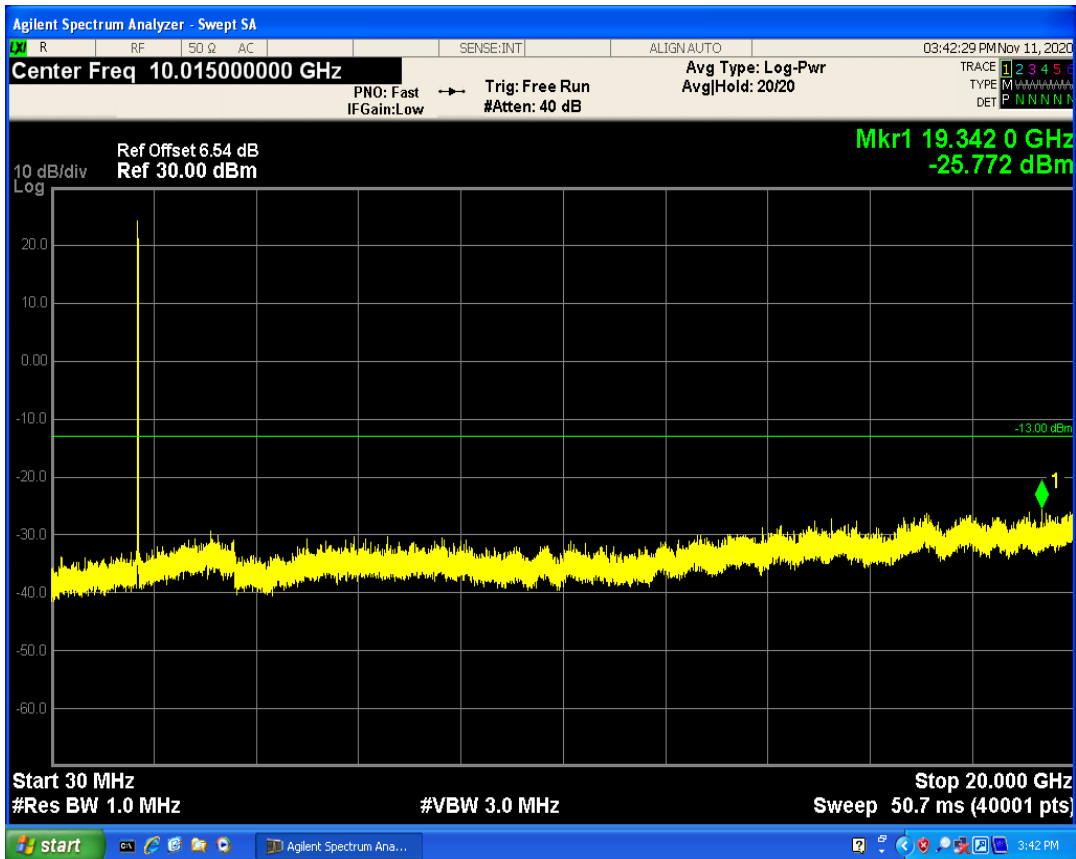

LTE Band66 QAM16 BW=1.4MHz Channel=132665 RB Size=6 Position=#0

LTE Band66 QPSK BW=3MHz Channel=131987 RB Size=1 Position=#0

LTE Band66 QPSK BW=3MHz Channel=131987 RB Size=15 Position=#0

LTE Band66 QAM16 BW=3MHz Channel=131987 RB Size=1 Position=#0

LTE Band66 QAM16 BW=3MHz Channel=131987 RB Size=15 Position=#0

LTE Band66 QPSK BW=3MHz Channel=132657 RB Size=1 Position=#0

LTE Band66 QAM16 BW=3MHz Channel=132657 RB Size=1 Position=#0

LTE Band66 QPSK BW=3MHz Channel=132657 RB Size=15 Position=#0

LTE Band66 QAM16 BW=3MHz Channel=132657 RB Size=15 Position=#0

LTE Band66 QPSK BW=5MHz Channel=131997 RB Size=1 Position=#0

LTE Band66 QPSK BW=5MHz Channel=131997 RB Size=25 Position=#0

LTE Band66 QAM16 BW=5MHz Channel=131997 RB Size=1 Position=#0