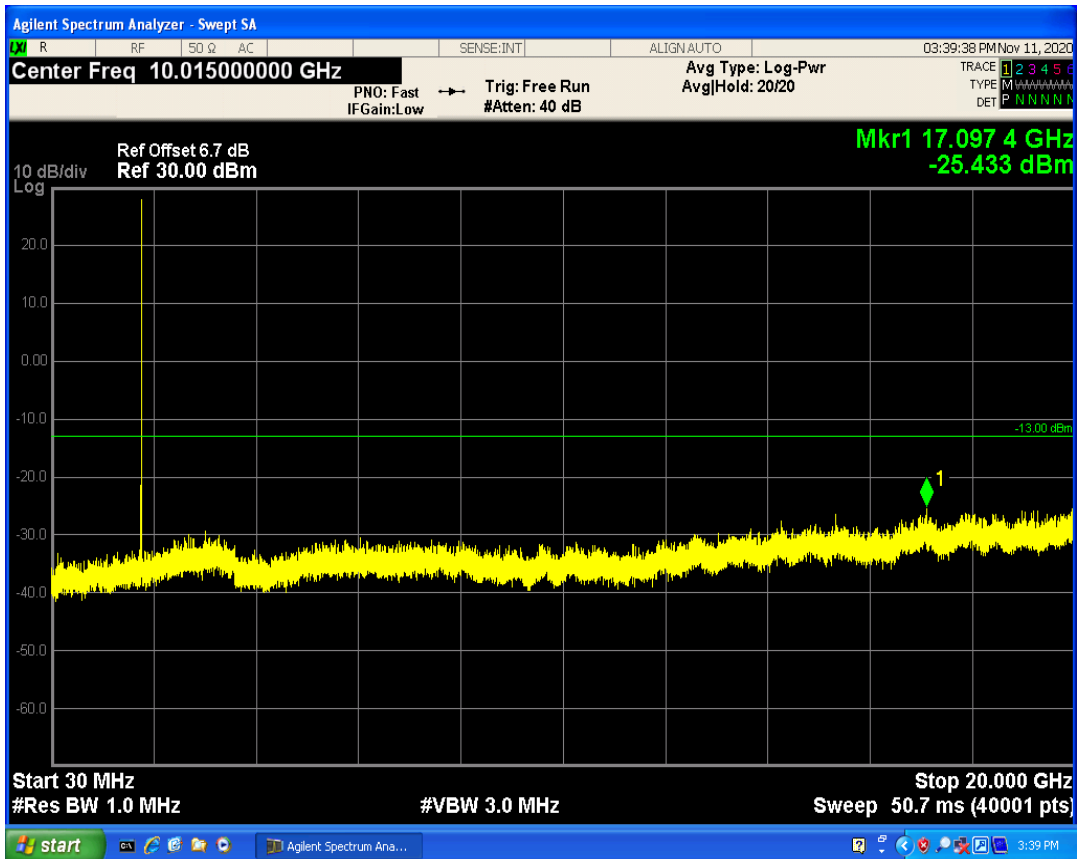

LTE Band5 QAM16 BW=10MHz Channel=20525 RB Size=1 Position=#0

LTE Band5 QPSK BW=10MHz Channel=20600 RB Size=1 Position=#0

LTE Band5 QPSK BW=10MHz Channel=20600 RB Size=50 Position=#0

LTE Band5 QAM16 BW=10MHz Channel=20600 RB Size=50 Position=#0

LTE Band5 QAM16 BW=10MHz Channel=20600 RB Size=1 Position=#0

LTE Band66 QPSK BW=1.4MHz Channel=131979 RB Size=1 Position=#0

LTE Band66 QPSK BW=1.4MHz Channel=131979 RB Size=6 Position=#0

LTE Band66 QAM16 BW=1.4MHz Channel=131979 RB Size=1 Position=#0

LTE Band66 QAM16 BW=1.4MHz Channel=131979 RB Size=6 Position=#0

LTE Band66 QPSK BW=1.4MHz Channel=132665 RB Size=1 Position=#0

LTE Band66 QPSK BW=1.4MHz Channel=132665 RB Size=6 Position=#0

LTE Band66 QAM16 BW=1.4MHz Channel=132665 RB Size=1 Position=#0