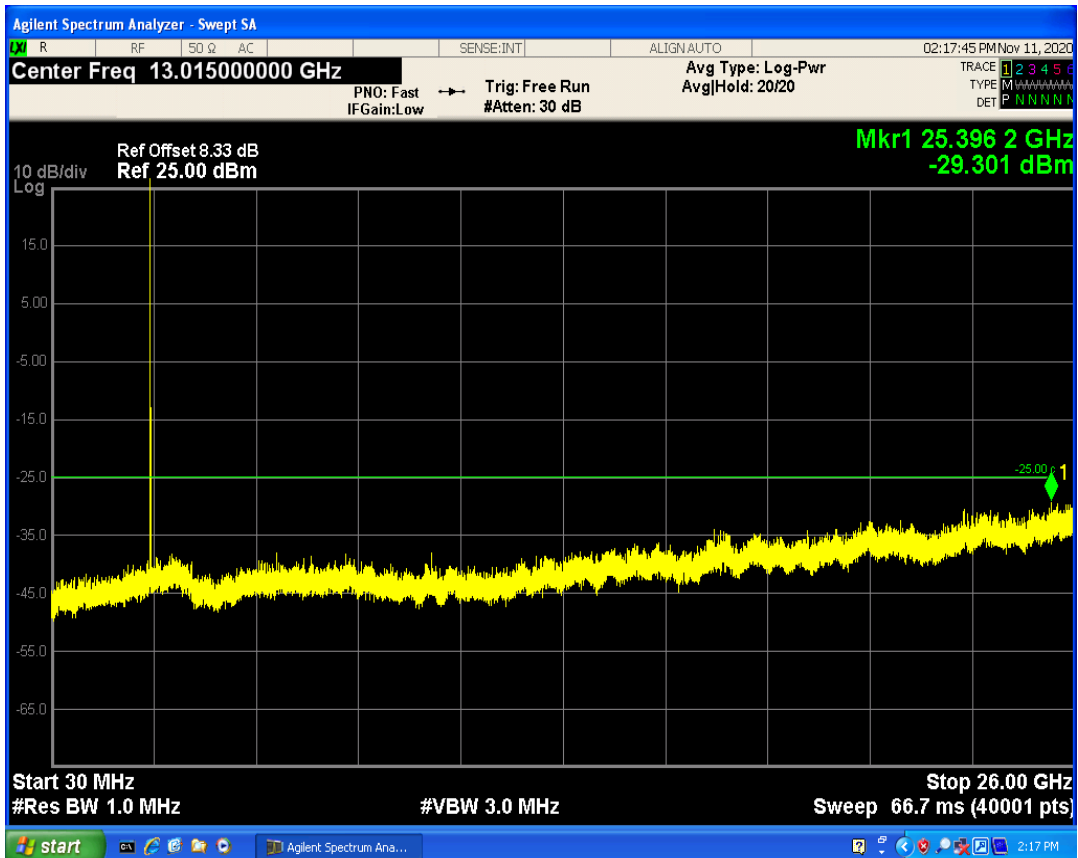

LTE Band66 QAM16 BW=20MHz Channel=132072 RB Size=1 Position=#0

LTE Band66 QPSK BW=20MHz Channel=132572 RB Size=1 Position=#0

LTE Band66 QPSK BW=20MHz Channel=132572 RB Size=100 Position=#0

LTE Band66 QAM16 BW=20MHz Channel=132572 RB Size=1 Position=#0

LTE Band66 QAM16 BW=20MHz Channel=132572 RB Size=100 Position=#0

LTE Band7 QPSK BW=5MHz Channel=20775 RB Size=1 Position=#0

LTE Band7 QPSK BW=5MHz Channel=20775 RB Size=25 Position=#0

LTE Band7 QAM16 BW=5MHz Channel=20775 RB Size=25 Position=#0

LTE Band7 QAM16 BW=5MHz Channel=20775 RB Size=1 Position=#0

LTE Band7 QPSK BW=5MHz Channel=21100 RB Size=1 Position=#0

LTE Band7 QPSK BW=5MHz Channel=21100 RB Size=25 Position=#0

LTE Band7 QAM16 BW=5MHz Channel=21100 RB Size=1 Position=#0