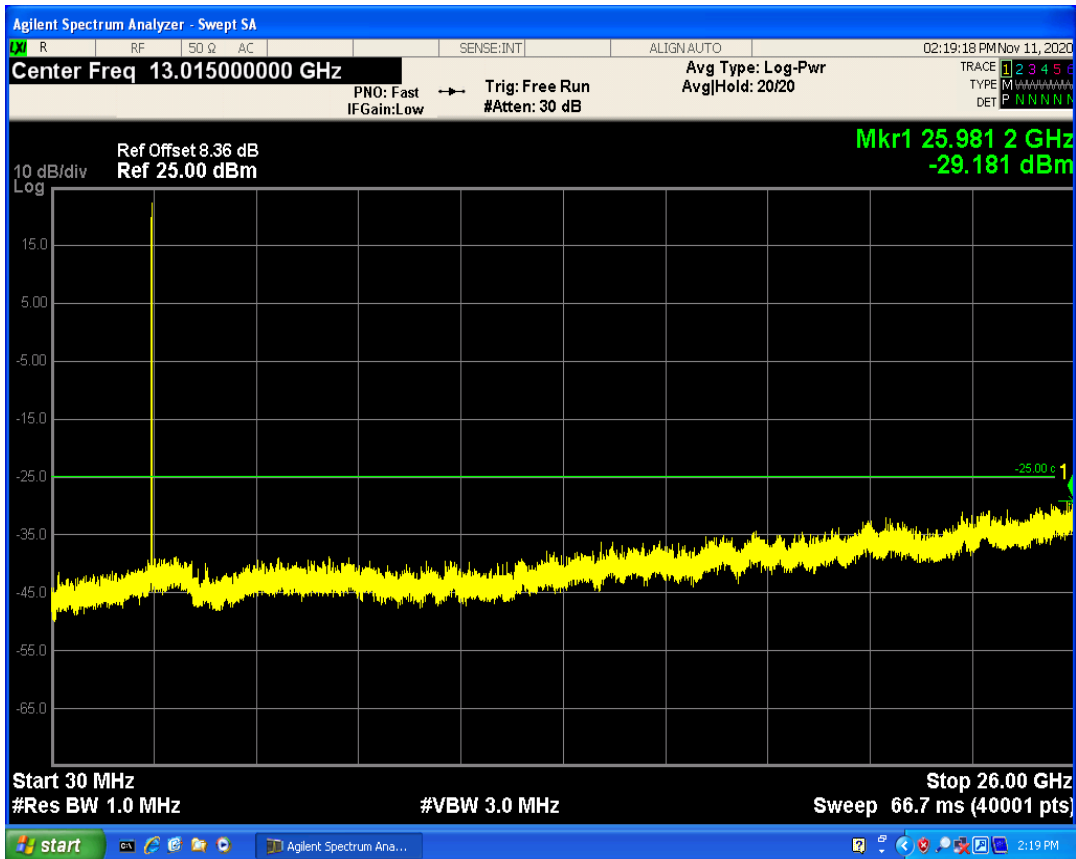

LTE Band7 QAM16 BW=5MHz Channel=20775 RB Size=1 Position=#0

LTE Band7 QPSK BW=5MHz Channel=21100 RB Size=1 Position=#0

LTE Band7 QPSK BW=5MHz Channel=21100 RB Size=25 Position=#0

LTE Band7 QAM16 BW=5MHz Channel=21100 RB Size=1 Position=#0

LTE Band7 QAM16 BW=5MHz Channel=21100 RB Size=25 Position=#0

LTE Band7 QPSK BW=5MHz Channel=21425 RB Size=1 Position=#0

LTE Band7 QPSK BW=5MHz Channel=21425 RB Size=25 Position=#0

LTE Band7 QAM16 BW=5MHz Channel=21425 RB Size=1 Position=#0

LTE Band7 QAM16 BW=5MHz Channel=21425 RB Size=25 Position=#0

LTE Band7 QPSK BW=10MHz Channel=20800 RB Size=1 Position=#0

LTE Band7 QAM16 BW=10MHz Channel=20800 RB Size=1 Position=#0

LTE Band7 QPSK BW=10MHz Channel=20800 RB Size=50 Position=#0