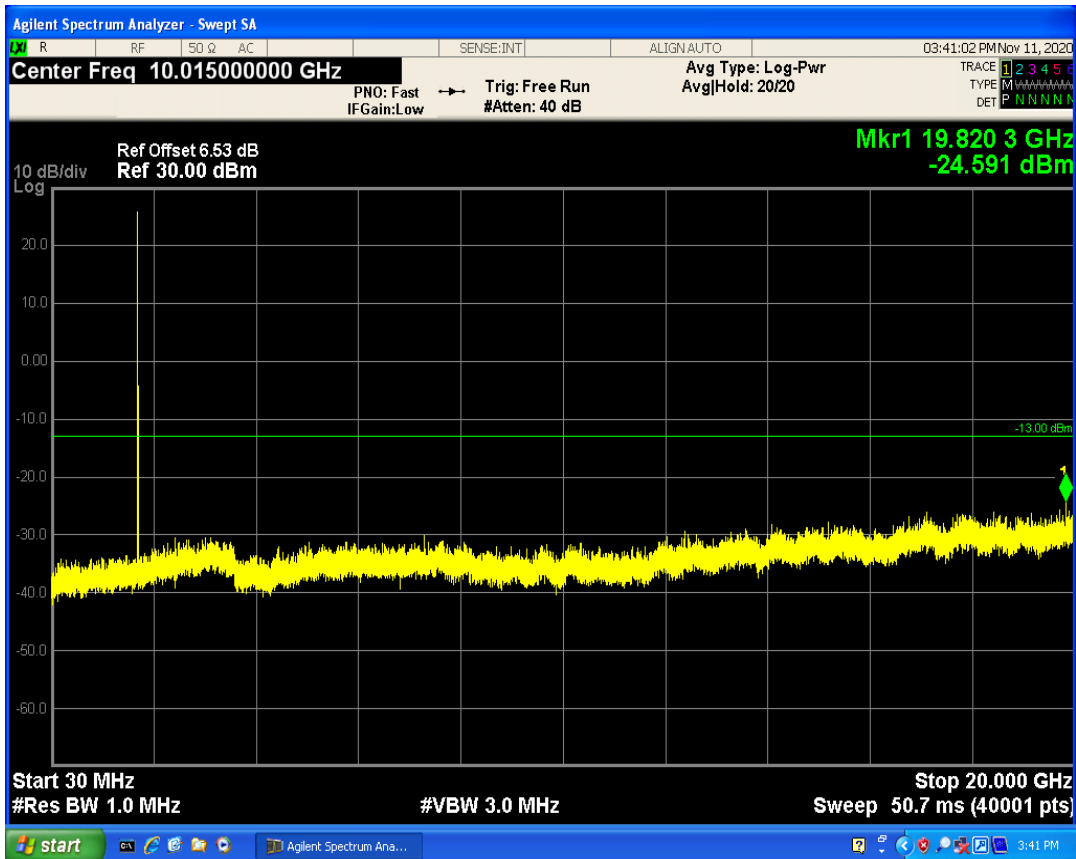

LTE Band66 QAM16 BW=1.4MHz Channel=131979 RB Size=6 Position=#0

LTE Band66 QPSK BW=1.4MHz Channel=132665 RB Size=1 Position=#0

LTE Band66 QPSK BW=1.4MHz Channel=132665 RB Size=6 Position=#0

LTE Band66 QAM16 BW=1.4MHz Channel=132665 RB Size=1 Position=#0

LTE Band66 QAM16 BW=1.4MHz Channel=132665 RB Size=6 Position=#0

LTE Band66 QPSK BW=3MHz Channel=131987 RB Size=1 Position=#0

LTE Band66 QPSK BW=3MHz Channel=131987 RB Size=15 Position=#0

LTE Band66 QAM16 BW=3MHz Channel=131987 RB Size=1 Position=#0

LTE Band66 QAM16 BW=3MHz Channel=131987 RB Size=15 Position=#0

LTE Band66 QPSK BW=3MHz Channel=132657 RB Size=1 Position=#0

LTE Band66 QAM16 BW=3MHz Channel=132657 RB Size=1 Position=#0

LTE Band66 QPSK BW=3MHz Channel=132657 RB Size=15 Position=#0