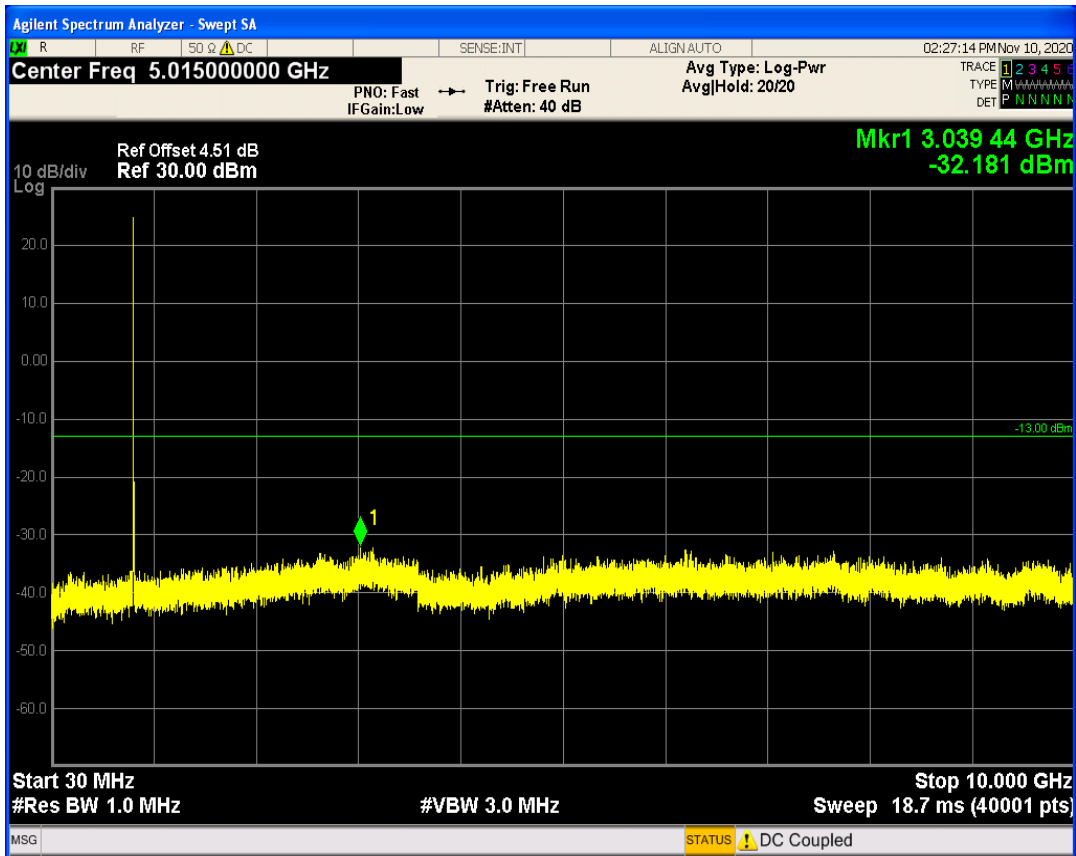

LTE Band5 QAM16 BW=3MHz Channel=20635 RB Size=15 Position=#0

LTE Band5 QPSK BW=5MHz Channel=20425 RB Size=1 Position=#0

LTE Band5 QAM16 BW=5MHz Channel=20425 RB Size=1 Position=#0

LTE Band5 QPSK BW=5MHz Channel=20425 RB Size=25 Position=#0

LTE Band5 QAM16 BW=5MHz Channel=20425 RB Size=25 Position=#0

LTE Band5 QPSK BW=5MHz Channel=20525 RB Size=1 Position=#0

LTE Band5 QPSK BW=5MHz Channel=20525 RB Size=25 Position=#0

LTE Band5 QAM16 BW=5MHz Channel=20525 RB Size=1 Position=#0

LTE Band5 QAM16 BW=5MHz Channel=20525 RB Size=25 Position=#0

LTE Band5 QPSK BW=5MHz Channel=20625 RB Size=1 Position=#0

LTE Band5 QPSK BW=5MHz Channel=20625 RB Size=25 Position=#0

LTE Band5 QAM16 BW=5MHz Channel=20625 RB Size=25 Position=#0