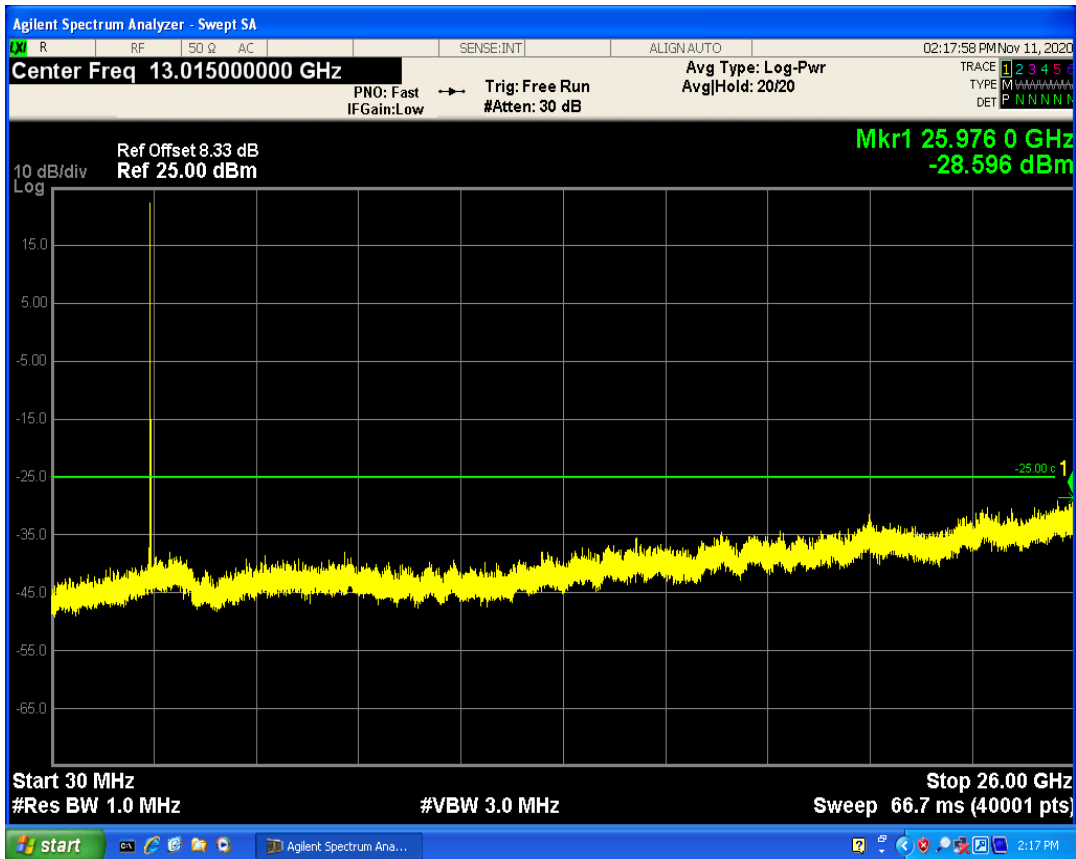

LTE Band66 QAM16 BW=20MHz Channel=132072 RB Size=1 Position=#0

LTE Band66 QPSK BW=20MHz Channel=132572 RB Size=1 Position=#0

LTE Band66 QPSK BW=20MHz Channel=132572 RB Size=100 Position=#0

LTE Band66 QAM16 BW=20MHz Channel=132572 RB Size=1 Position=#0

LTE Band66 QAM16 BW=20MHz Channel=132572 RB Size=100 Position=#0

LTE Band7 QPSK BW=5MHz Channel=20775 RB Size=1 Position=#0

LTE Band7 QPSK BW=5MHz Channel=20775 RB Size=25 Position=#0

LTE Band7 QAM16 BW=5MHz Channel=20775 RB Size=25 Position=#0

LTE Band7 QAM16 BW=5MHz Channel=20775 RB Size=1 Position=#0

LTE Band7 QPSK BW=5MHz Channel=21100 RB Size=1 Position=#0

LTE Band7 QPSK BW=5MHz Channel=21100 RB Size=25 Position=#0

LTE Band7 QAM16 BW=5MHz Channel=21100 RB Size=1 Position=#0