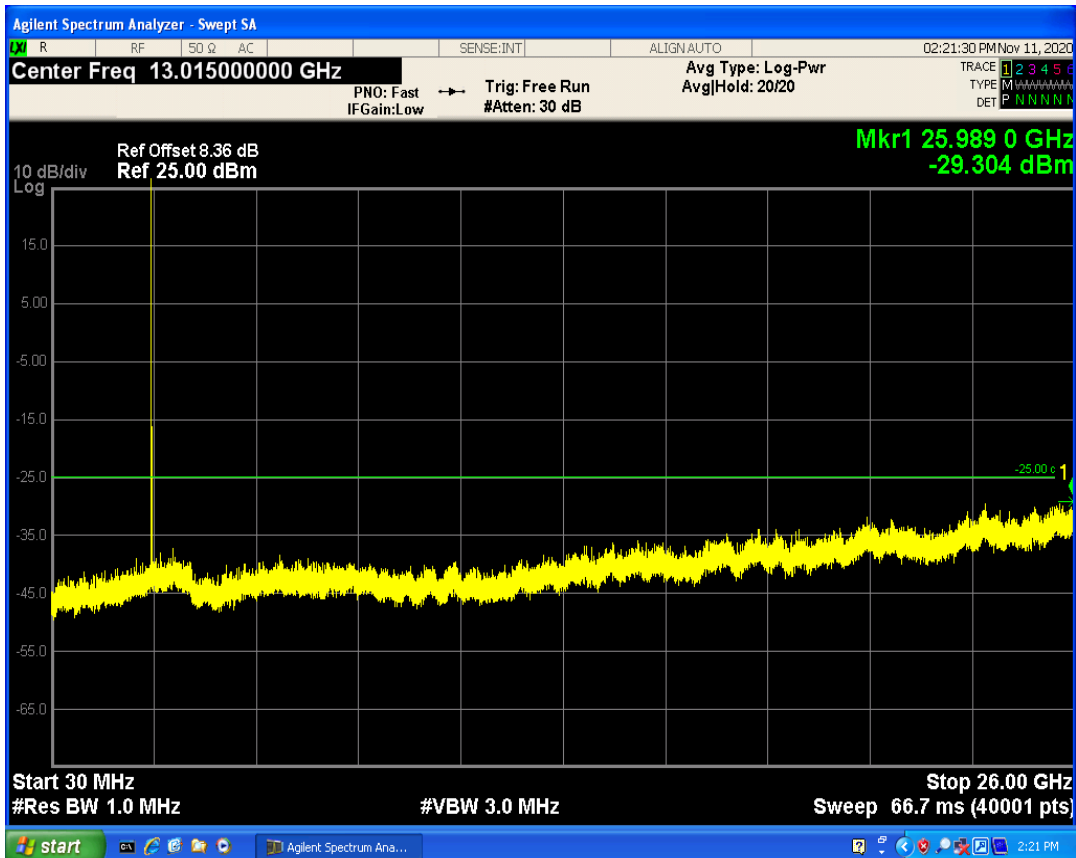

LTE Band7 QAM16 BW=5MHz Channel=21425 RB Size=25 Position=#0

LTE Band7 QPSK BW=10MHz Channel=20800 RB Size=1 Position=#0

LTE Band7 QAM16 BW=10MHz Channel=20800 RB Size=1 Position=#0

LTE Band7 QPSK BW=10MHz Channel=20800 RB Size=50 Position=#0

LTE Band7 QAM16 BW=10MHz Channel=20800 RB Size=50 Position=#0

LTE Band7 QPSK BW=10MHz Channel=21100 RB Size=1 Position=#0

LTE Band7 QPSK BW=10MHz Channel=21100 RB Size=50 Position=#0

LTE Band7 QAM16 BW=10MHz Channel=21100 RB Size=1 Position=#0

LTE Band7 QAM16 BW=10MHz Channel=21100 RB Size=50 Position=#0

LTE Band7 QPSK BW=10MHz Channel=21400 RB Size=1 Position=#0

LTE Band7 QPSK BW=10MHz Channel=21400 RB Size=50 Position=#0

LTE Band7 QAM16 BW=10MHz Channel=21400 RB Size=1 Position=#0