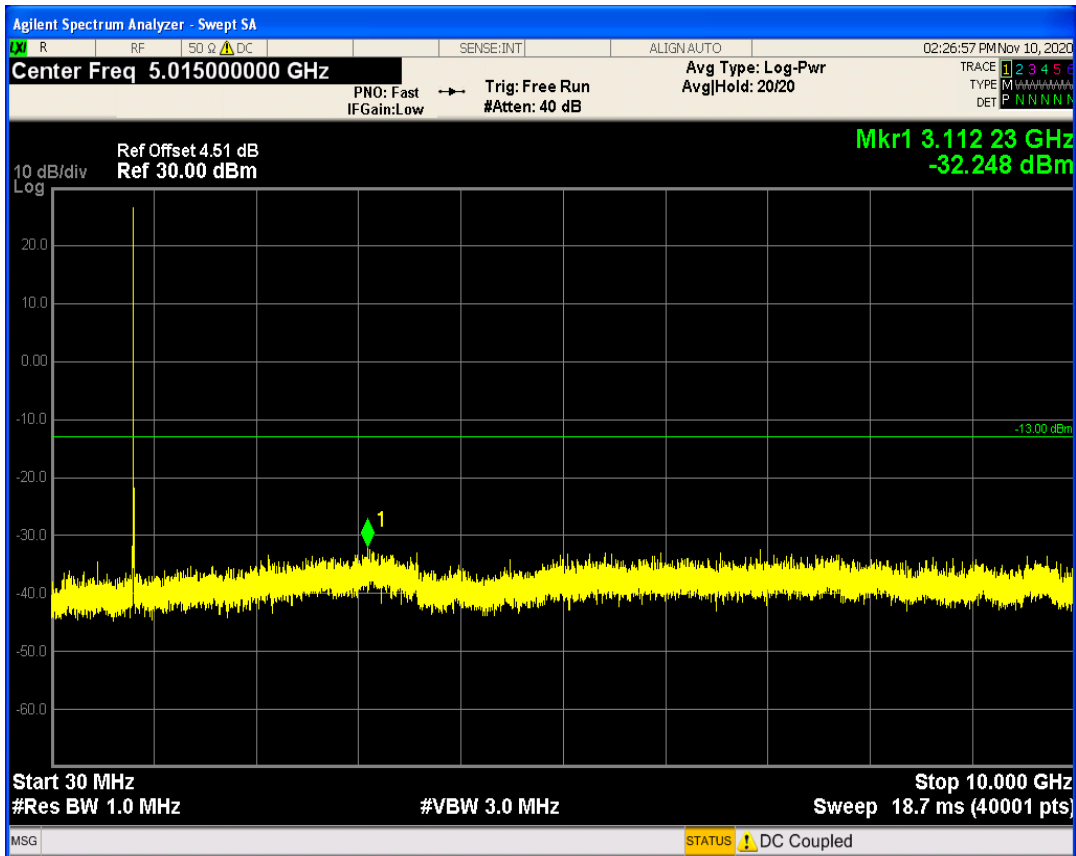

LTE Band5 QAM16 BW=3MHz Channel=20635 RB Size=15 Position=#0

LTE Band5 QPSK BW=5MHz Channel=20425 RB Size=1 Position=#0

LTE Band5 QAM16 BW=5MHz Channel=20425 RB Size=1 Position=#0

LTE Band5 QPSK BW=5MHz Channel=20425 RB Size=25 Position=#0

LTE Band5 QAM16 BW=5MHz Channel=20425 RB Size=25 Position=#0

LTE Band5 QPSK BW=5MHz Channel=20525 RB Size=1 Position=#0

LTE Band5 QPSK BW=5MHz Channel=20525 RB Size=25 Position=#0

LTE Band5 QAM16 BW=5MHz Channel=20525 RB Size=1 Position=#0

LTE Band5 QAM16 BW=5MHz Channel=20525 RB Size=25 Position=#0

LTE Band5 QPSK BW=5MHz Channel=20625 RB Size=1 Position=#0

LTE Band5 QPSK BW=5MHz Channel=20625 RB Size=25 Position=#0

LTE Band5 QAM16 BW=5MHz Channel=20625 RB Size=25 Position=#0