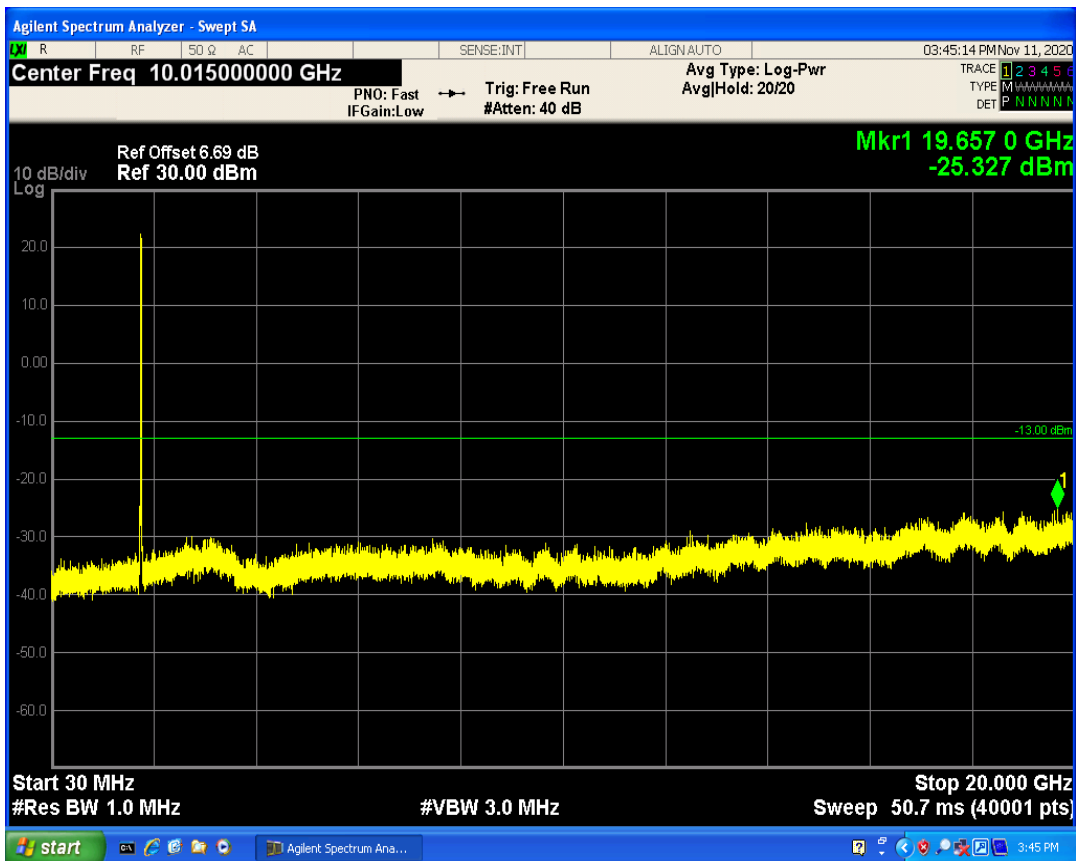

LTE Band66 QPSK BW=5MHz Channel=132647 RB Size=1 Position=#0

LTE Band66 QAM16 BW=5MHz Channel=131997 RB Size=25 Position=#0

LTE Band66 QPSK BW=5MHz Channel=132647 RB Size=25 Position=#0

LTE Band66 QAM16 BW=5MHz Channel=132647 RB Size=1 Position=#0

LTE Band66 QAM16 BW=5MHz Channel=132647 RB Size=25 Position=#0

LTE Band66 QPSK BW=10MHz Channel=132022 RB Size=1 Position=#0

LTE Band66 QPSK BW=10MHz Channel=132022 RB Size=50 Position=#0

LTE Band66 QAM16 BW=10MHz Channel=132022 RB Size=1 Position=#0

LTE Band66 QAM16 BW=10MHz Channel=132022 RB Size=50 Position=#0

LTE Band66 QPSK BW=10MHz Channel=132622 RB Size=1 Position=#0

LTE Band66 QPSK BW=10MHz Channel=132622 RB Size=50 Position=#0

LTE Band66 QAM16 BW=10MHz Channel=132622 RB Size=50 Position=#0