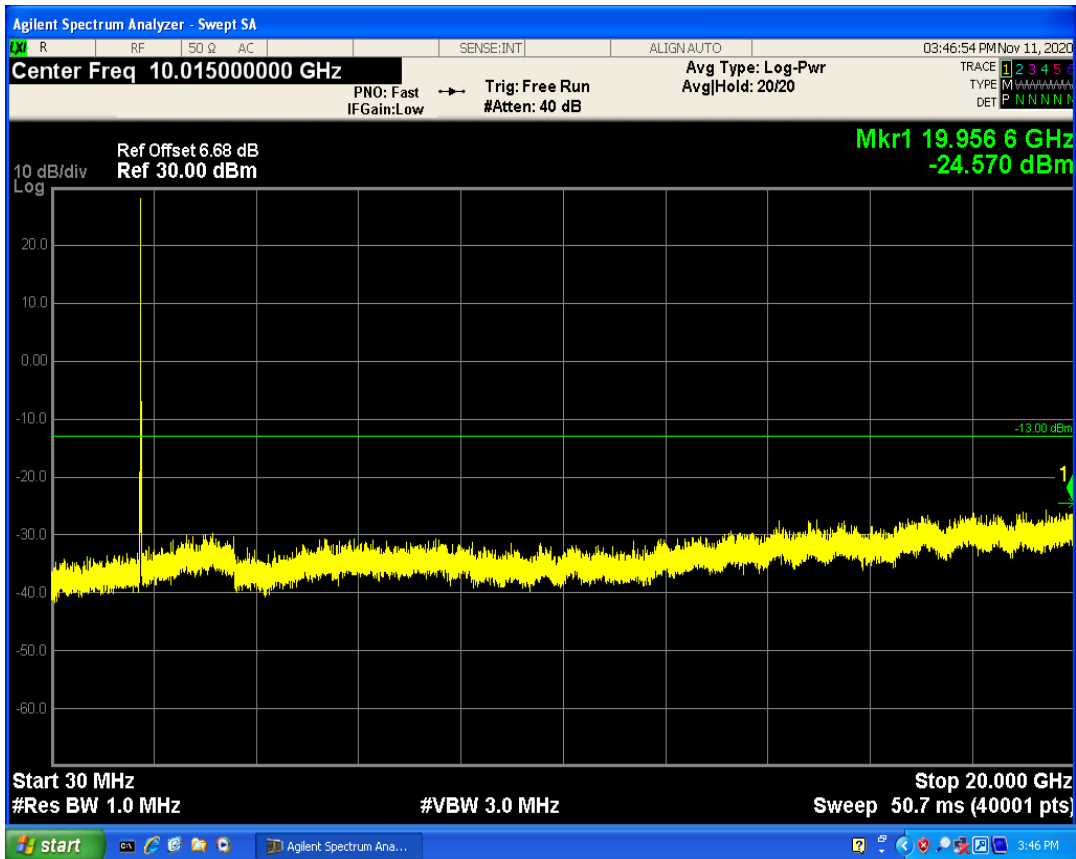

LTE Band66 QAM16 BW=10MHz Channel=132022 RB Size=50 Position=#0

LTE Band66 QPSK BW=10MHz Channel=132622 RB Size=1 Position=#0

LTE Band66 QPSK BW=10MHz Channel=132622 RB Size=50 Position=#0

LTE Band66 QAM16 BW=10MHz Channel=132622 RB Size=50 Position=#0

LTE Band66 QAM16 BW=10MHz Channel=132622 RB Size=1 Position=#0

LTE Band66 QPSK BW=15MHz Channel=132047 RB Size=1 Position=#0

LTE Band66 QPSK BW=15MHz Channel=132047 RB Size=75 Position=#0

LTE Band66 QAM16 BW=15MHz Channel=132047 RB Size=1 Position=#0

LTE Band66 QAM16 BW=15MHz Channel=132047 RB Size=75 Position=#0

LTE Band66 QPSK BW=15MHz Channel=132597 RB Size=75 Position=#0

LTE Band66 QPSK BW=15MHz Channel=132597 RB Size=1 Position=#0

LTE Band66 QAM16 BW=15MHz Channel=132597 RB Size=1 Position=#0