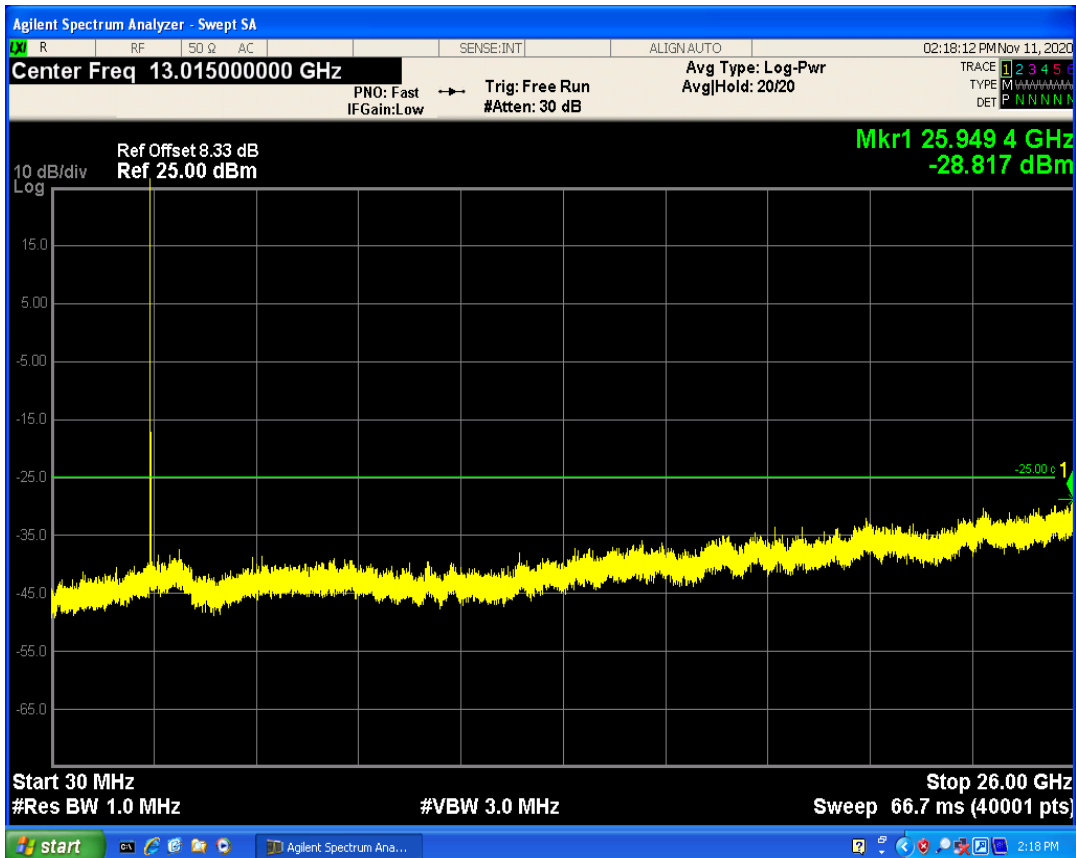

LTE Band66 QAM16 BW=20MHz Channel=132572 RB Size=100 Position=#0

LTE Band7 QPSK BW=5MHz Channel=20775 RB Size=1 Position=#0

LTE Band7 QPSK BW=5MHz Channel=20775 RB Size=25 Position=#0

LTE Band7 QAM16 BW=5MHz Channel=20775 RB Size=25 Position=#0

LTE Band7 QAM16 BW=5MHz Channel=20775 RB Size=1 Position=#0

LTE Band7 QPSK BW=5MHz Channel=21100 RB Size=1 Position=#0

LTE Band7 QPSK BW=5MHz Channel=21100 RB Size=25 Position=#0

LTE Band7 QAM16 BW=5MHz Channel=21100 RB Size=1 Position=#0

LTE Band7 QAM16 BW=5MHz Channel=21100 RB Size=25 Position=#0

LTE Band7 QPSK BW=5MHz Channel=21425 RB Size=1 Position=#0

LTE Band7 QPSK BW=5MHz Channel=21425 RB Size=25 Position=#0

LTE Band7 QAM16 BW=5MHz Channel=21425 RB Size=1 Position=#0