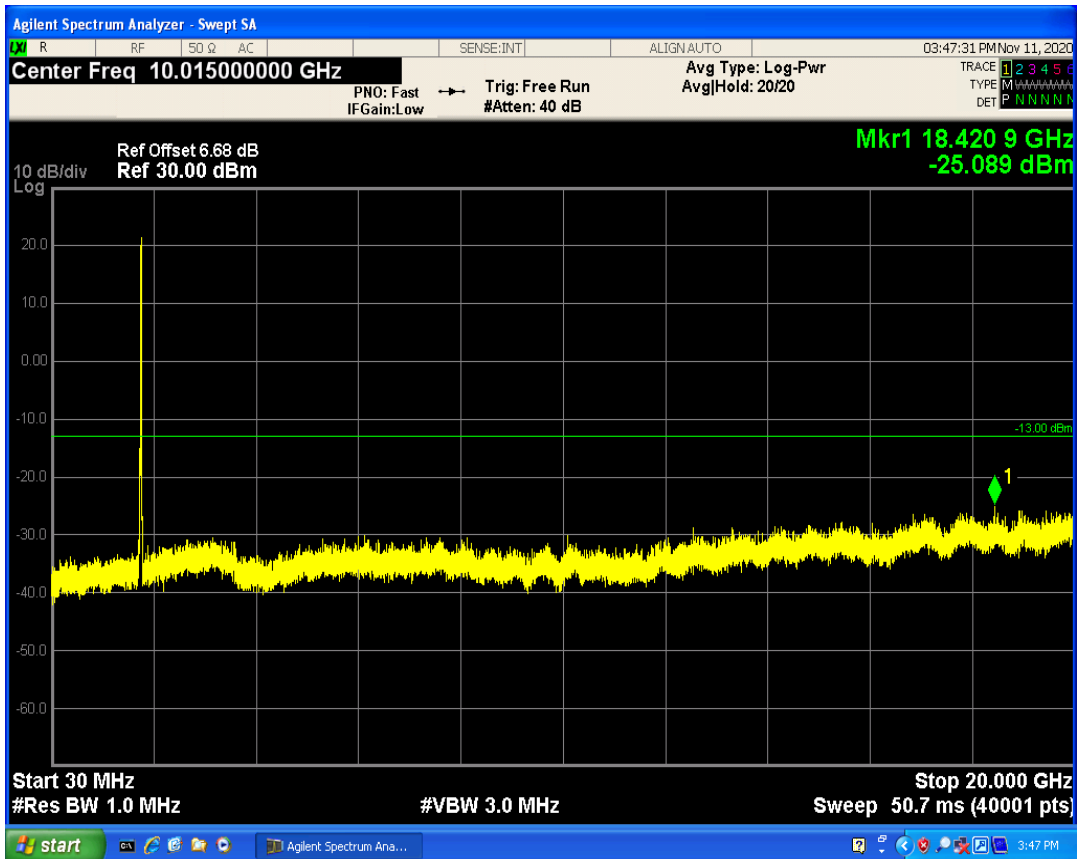

LTE Band66 QAM16 BW=10MHz Channel=132622 RB Size=1 Position=#0

LTE Band66 QPSK BW=15MHz Channel=132047 RB Size=1 Position=#0

LTE Band66 QPSK BW=15MHz Channel=132047 RB Size=75 Position=#0

LTE Band66 QAM16 BW=15MHz Channel=132047 RB Size=1 Position=#0

LTE Band66 QAM16 BW=15MHz Channel=132047 RB Size=75 Position=#0

LTE Band66 QPSK BW=15MHz Channel=132597 RB Size=75 Position=#0

LTE Band66 QPSK BW=15MHz Channel=132597 RB Size=1 Position=#0

LTE Band66 QAM16 BW=15MHz Channel=132597 RB Size=1 Position=#0

LTE Band66 QAM16 BW=15MHz Channel=132597 RB Size=75 Position=#0

LTE Band66 QPSK BW=20MHz Channel=132072 RB Size=1 Position=#0

LTE Band66 QPSK BW=20MHz Channel=132072 RB Size=100 Position=#0

LTE Band66 QAM16 BW=20MHz Channel=132072 RB Size=100 Position=#0