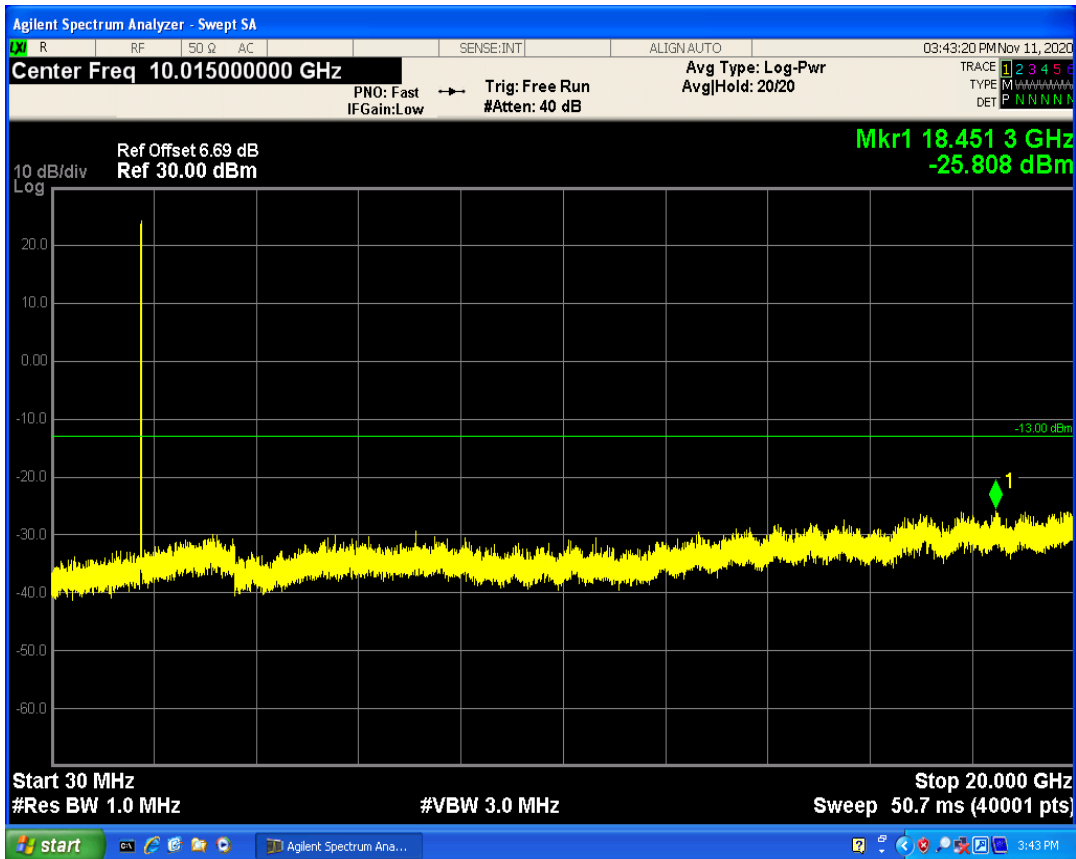

LTE Band66 QAM16 BW=3MHz Channel=131987 RB Size=15 Position=#0

LTE Band66 QPSK BW=3MHz Channel=132657 RB Size=1 Position=#0

LTE Band66 QAM16 BW=3MHz Channel=132657 RB Size=1 Position=#0

LTE Band66 QPSK BW=3MHz Channel=132657 RB Size=15 Position=#0

LTE Band66 QAM16 BW=3MHz Channel=132657 RB Size=15 Position=#0

LTE Band66 QPSK BW=5MHz Channel=131997 RB Size=1 Position=#0

LTE Band66 QPSK BW=5MHz Channel=131997 RB Size=25 Position=#0

LTE Band66 QAM16 BW=5MHz Channel=131997 RB Size=1 Position=#0

LTE Band66 QPSK BW=5MHz Channel=132647 RB Size=1 Position=#0

LTE Band66 QAM16 BW=5MHz Channel=131997 RB Size=25 Position=#0

LTE Band66 QPSK BW=5MHz Channel=132647 RB Size=25 Position=#0

LTE Band66 QAM16 BW=5MHz Channel=132647 RB Size=1 Position=#0