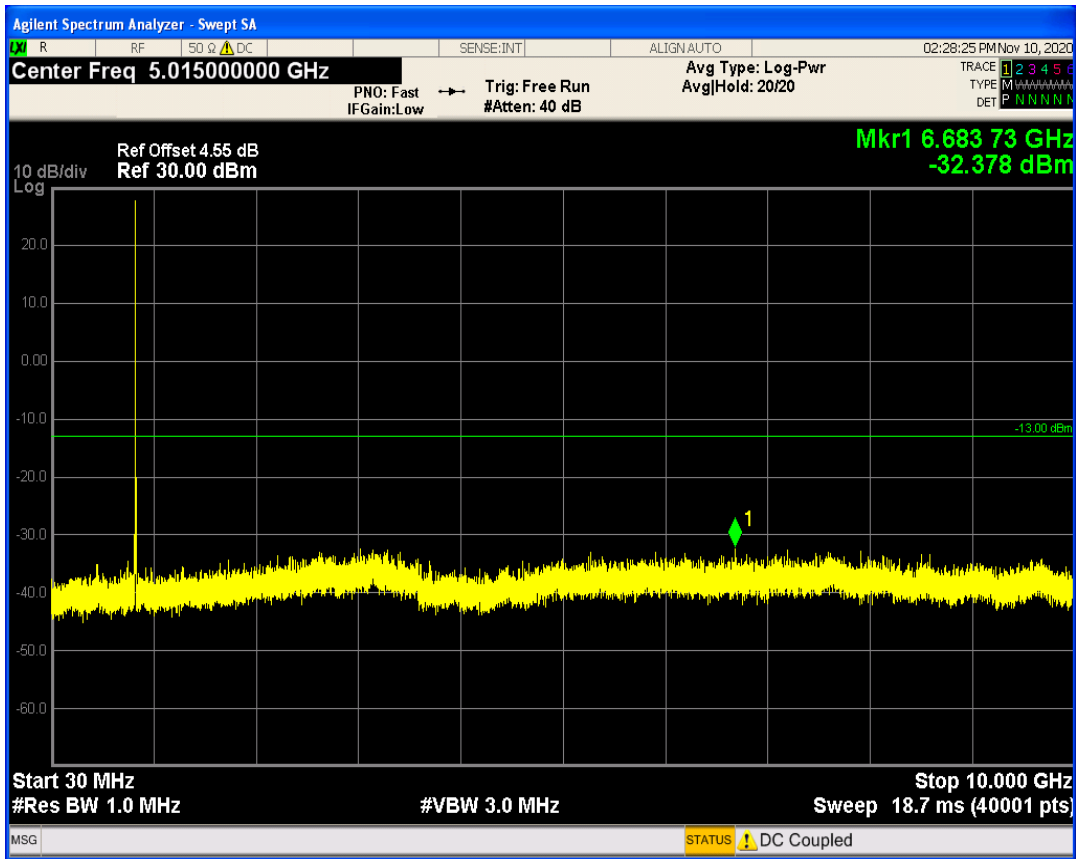

LTE Band5 QAM16 BW=5MHz Channel=20425 RB Size=25 Position=#0

LTE Band5 QPSK BW=5MHz Channel=20525 RB Size=1 Position=#0

LTE Band5 QPSK BW=5MHz Channel=20525 RB Size=25 Position=#0

LTE Band5 QAM16 BW=5MHz Channel=20525 RB Size=1 Position=#0

LTE Band5 QAM16 BW=5MHz Channel=20525 RB Size=25 Position=#0

LTE Band5 QPSK BW=5MHz Channel=20625 RB Size=1 Position=#0

LTE Band5 QPSK BW=5MHz Channel=20625 RB Size=25 Position=#0

LTE Band5 QAM16 BW=5MHz Channel=20625 RB Size=25 Position=#0

LTE Band5 QAM16 BW=5MHz Channel=20625 RB Size=1 Position=#0

LTE Band5 QPSK BW=10MHz Channel=20450 RB Size=1 Position=#0

LTE Band5 QPSK BW=10MHz Channel=20450 RB Size=50 Position=#0

LTE Band5 QAM16 BW=10MHz Channel=20450 RB Size=1 Position=#0

LTE Band5 QAM16 BW=10MHz Channel=20450 RB Size=50 Position=#0

LTE Band5 QPSK BW=10MHz Channel=20525 RB Size=1 Position=#0

LTE Band5 QPSK BW=10MHz Channel=20525 RB Size=50 Position=#0

LTE Band5 QAM16 BW=10MHz Channel=20525 RB Size=50 Position=#0