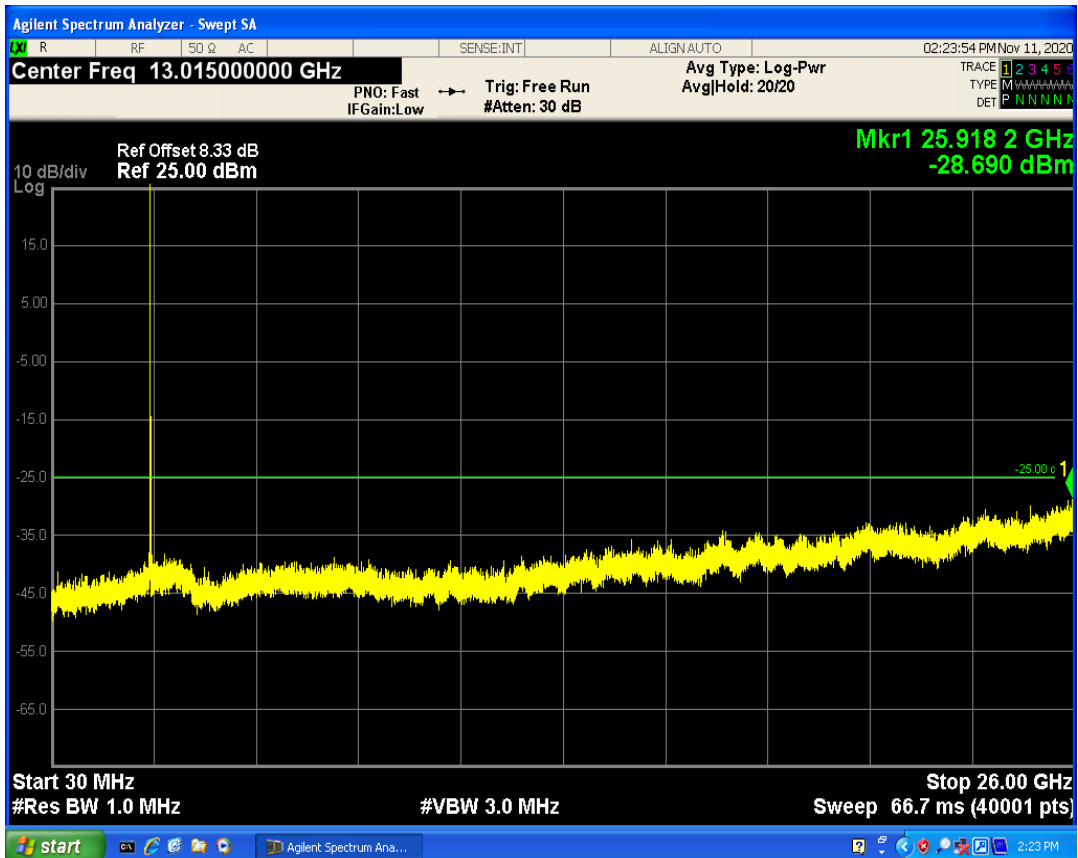

LTE Band7 QAM16 BW=10MHz Channel=21400 RB Size=50 Position=#0

LTE Band7 QPSK BW=15MHz Channel=20825 RB Size=1 Position=#0

LTE Band7 QPSK BW=15MHz Channel=20825 RB Size=75 Position=#0

LTE Band7 QAM16 BW=15MHz Channel=20825 RB Size=75 Position=#0

LTE Band7 QAM16 BW=15MHz Channel=20825 RB Size=1 Position=#0

LTE Band7 QPSK BW=15MHz Channel=21100 RB Size=1 Position=#0

LTE Band7 QPSK BW=15MHz Channel=21100 RB Size=75 Position=#0

LTE Band7 QAM16 BW=15MHz Channel=21100 RB Size=1 Position=#0

LTE Band7 QAM16 BW=15MHz Channel=21100 RB Size=75 Position=#0

LTE Band7 QPSK BW=15MHz Channel=21375 RB Size=1 Position=#0

LTE Band7 QPSK BW=15MHz Channel=21375 RB Size=75 Position=#0

LTE Band7 QAM16 BW=15MHz Channel=21375 RB Size=1 Position=#0