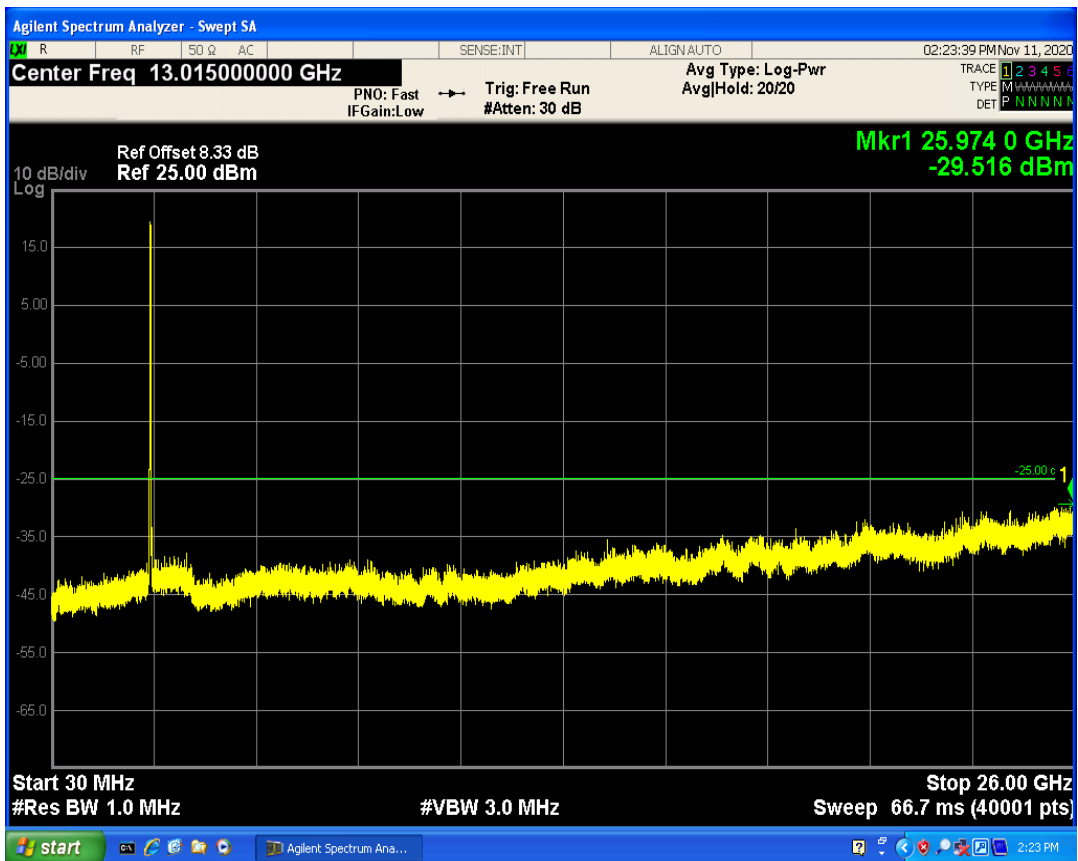

LTE Band7 QAM16 BW=10MHz Channel=21100 RB Size=50 Position=#0

LTE Band7 QPSK BW=10MHz Channel=21400 RB Size=1 Position=#0

LTE Band7 QPSK BW=10MHz Channel=21400 RB Size=50 Position=#0

LTE Band7 QAM16 BW=10MHz Channel=21400 RB Size=1 Position=#0

LTE Band7 QAM16 BW=10MHz Channel=21400 RB Size=50 Position=#0

LTE Band7 QPSK BW=15MHz Channel=20825 RB Size=1 Position=#0

LTE Band7 QPSK BW=15MHz Channel=20825 RB Size=75 Position=#0

LTE Band7 QAM16 BW=15MHz Channel=20825 RB Size=75 Position=#0

LTE Band7 QAM16 BW=15MHz Channel=20825 RB Size=1 Position=#0

LTE Band7 QPSK BW=15MHz Channel=21100 RB Size=1 Position=#0

LTE Band7 QPSK BW=15MHz Channel=21100 RB Size=75 Position=#0

LTE Band7 QAM16 BW=15MHz Channel=21100 RB Size=1 Position=#0