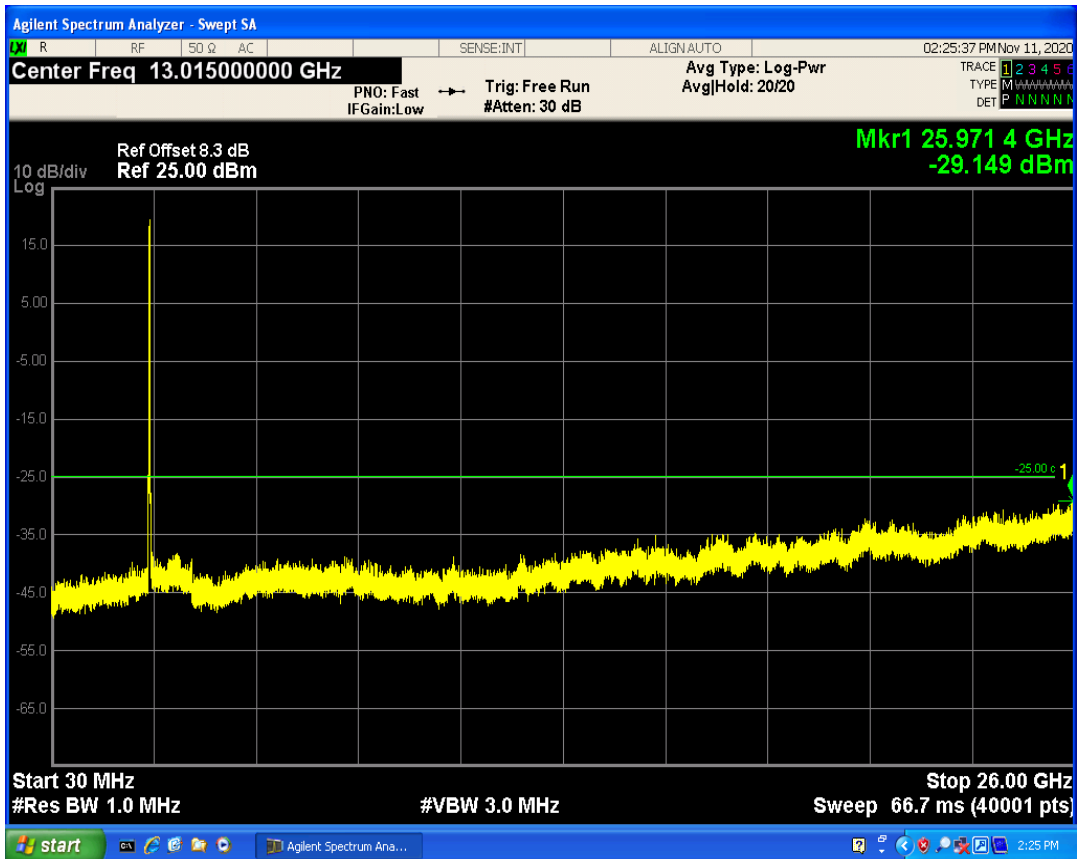

LTE Band7 QAM16 BW=15MHz Channel=20825 RB Size=1 Position=#0

LTE Band7 QPSK BW=15MHz Channel=21100 RB Size=1 Position=#0

LTE Band7 QPSK BW=15MHz Channel=21100 RB Size=75 Position=#0

LTE Band7 QAM16 BW=15MHz Channel=21100 RB Size=1 Position=#0

LTE Band7 QAM16 BW=15MHz Channel=21100 RB Size=75 Position=#0

LTE Band7 QPSK BW=15MHz Channel=21375 RB Size=1 Position=#0

LTE Band7 QPSK BW=15MHz Channel=21375 RB Size=75 Position=#0

LTE Band7 QAM16 BW=15MHz Channel=21375 RB Size=1 Position=#0

LTE Band7 QAM16 BW=15MHz Channel=21375 RB Size=75 Position=#0

LTE Band7 QPSK BW=20MHz Channel=20850 RB Size=1 Position=#0

LTE Band7 QPSK BW=20MHz Channel=20850 RB Size=100 Position=#0

LTE Band7 QAM16 BW=20MHz Channel=20850 RB Size=1 Position=#0