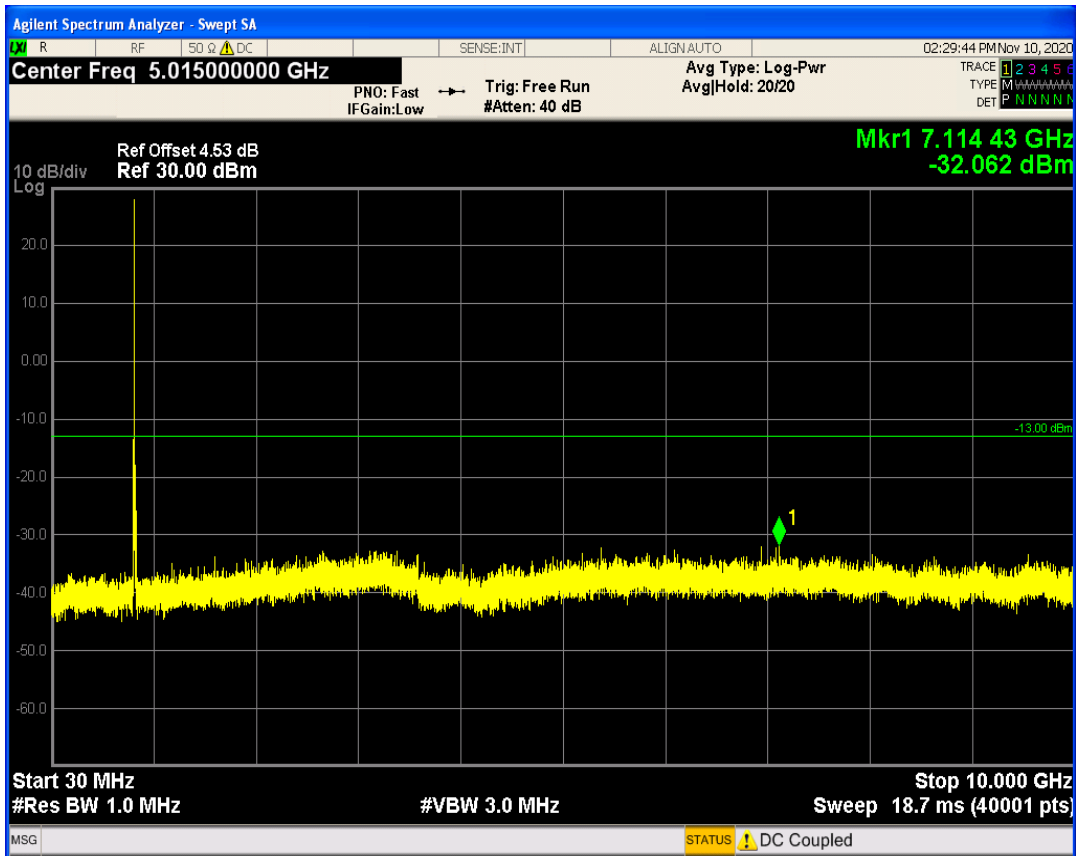

LTE Band5 QAM16 BW=5MHz Channel=20625 RB Size=1 Position=#0

LTE Band5 QPSK BW=10MHz Channel=20450 RB Size=1 Position=#0

LTE Band5 QPSK BW=10MHz Channel=20450 RB Size=50 Position=#0

LTE Band5 QAM16 BW=10MHz Channel=20450 RB Size=1 Position=#0

LTE Band5 QAM16 BW=10MHz Channel=20450 RB Size=50 Position=#0

LTE Band5 QPSK BW=10MHz Channel=20525 RB Size=1 Position=#0

LTE Band5 QPSK BW=10MHz Channel=20525 RB Size=50 Position=#0

LTE Band5 QAM16 BW=10MHz Channel=20525 RB Size=50 Position=#0

LTE Band5 QAM16 BW=10MHz Channel=20525 RB Size=1 Position=#0

LTE Band5 QPSK BW=10MHz Channel=20600 RB Size=1 Position=#0

LTE Band5 QPSK BW=10MHz Channel=20600 RB Size=50 Position=#0

LTE Band5 QAM16 BW=10MHz Channel=20600 RB Size=50 Position=#0

LTE Band5 QAM16 BW=10MHz Channel=20600 RB Size=1 Position=#0

LTE Band66 QPSK BW=1.4MHz Channel=131979 RB Size=1 Position=#0

LTE Band66 QPSK BW=1.4MHz Channel=131979 RB Size=6 Position=#0

LTE Band66 QAM16 BW=1.4MHz Channel=131979 RB Size=1 Position=#0