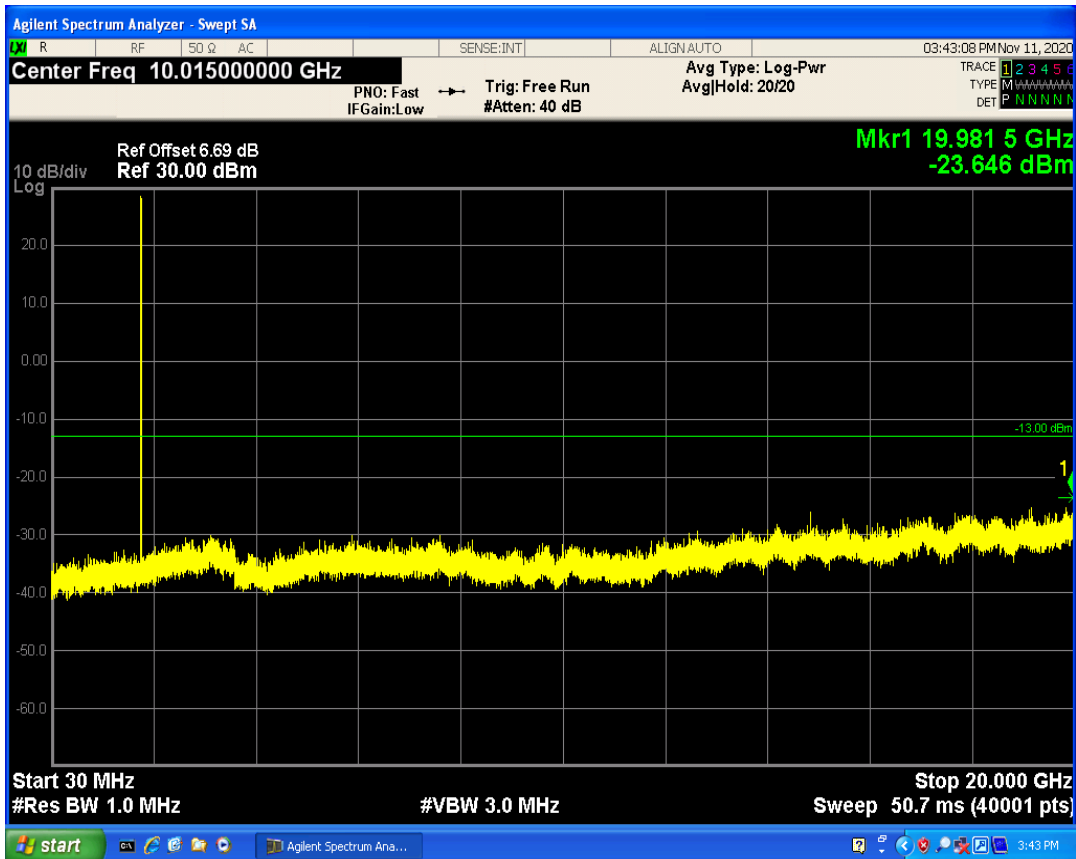

LTE Band66 QAM16 BW=3MHz Channel=131987 RB Size=15 Position=#0

LTE Band66 QPSK BW=3MHz Channel=132657 RB Size=1 Position=#0

LTE Band66 QAM16 BW=3MHz Channel=132657 RB Size=1 Position=#0

LTE Band66 QPSK BW=3MHz Channel=132657 RB Size=15 Position=#0

LTE Band66 QAM16 BW=3MHz Channel=132657 RB Size=15 Position=#0

LTE Band66 QPSK BW=5MHz Channel=131997 RB Size=1 Position=#0

LTE Band66 QPSK BW=5MHz Channel=131997 RB Size=25 Position=#0

LTE Band66 QAM16 BW=5MHz Channel=131997 RB Size=1 Position=#0

LTE Band66 QPSK BW=5MHz Channel=132647 RB Size=1 Position=#0

LTE Band66 QAM16 BW=5MHz Channel=131997 RB Size=25 Position=#0

LTE Band66 QPSK BW=5MHz Channel=132647 RB Size=25 Position=#0

LTE Band66 QAM16 BW=5MHz Channel=132647 RB Size=1 Position=#0