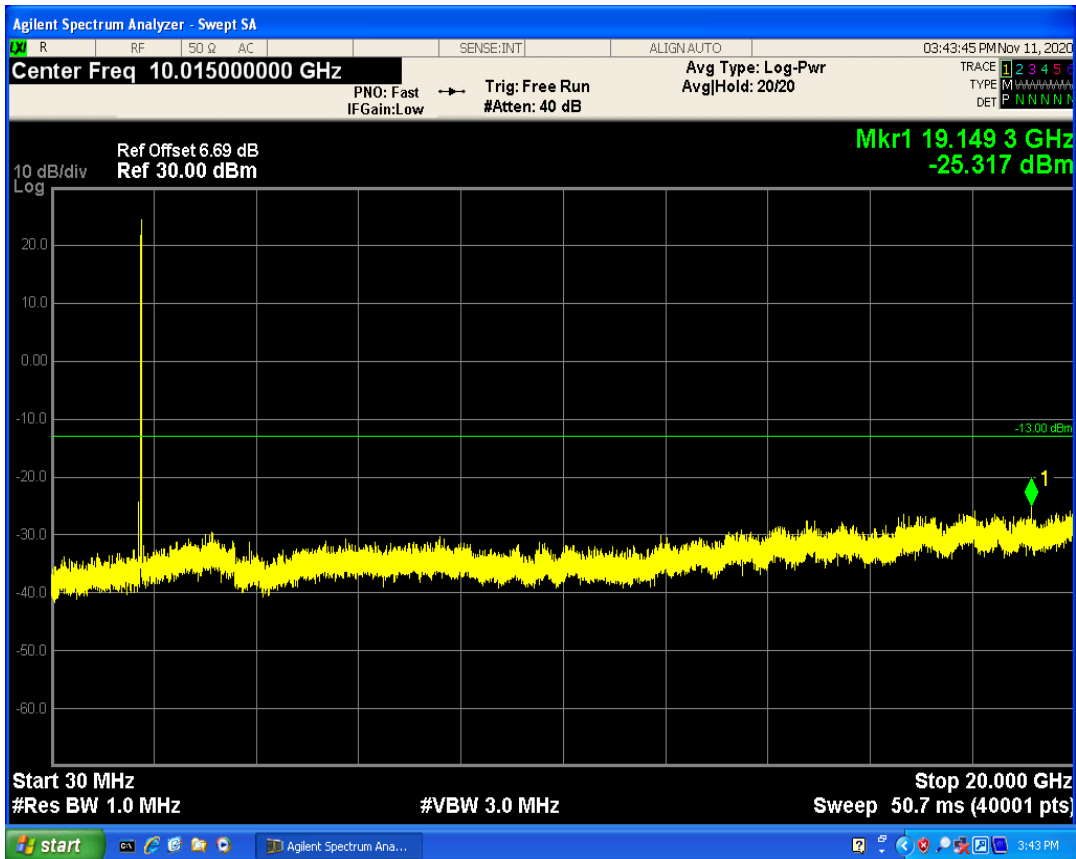

LTE Band66 QAM16 BW=3MHz Channel=132657 RB Size=15 Position=#0

LTE Band66 QPSK BW=5MHz Channel=131997 RB Size=1 Position=#0

LTE Band66 QPSK BW=5MHz Channel=131997 RB Size=25 Position=#0

LTE Band66 QAM16 BW=5MHz Channel=131997 RB Size=1 Position=#0

LTE Band66 QPSK BW=5MHz Channel=132647 RB Size=1 Position=#0

LTE Band66 QAM16 BW=5MHz Channel=131997 RB Size=25 Position=#0

LTE Band66 QPSK BW=5MHz Channel=132647 RB Size=25 Position=#0

LTE Band66 QAM16 BW=5MHz Channel=132647 RB Size=1 Position=#0

LTE Band66 QAM16 BW=5MHz Channel=132647 RB Size=25 Position=#0

LTE Band66 QPSK BW=10MHz Channel=132022 RB Size=1 Position=#0

LTE Band66 QPSK BW=10MHz Channel=132022 RB Size=50 Position=#0

LTE Band66 QAM16 BW=10MHz Channel=132022 RB Size=1 Position=#0