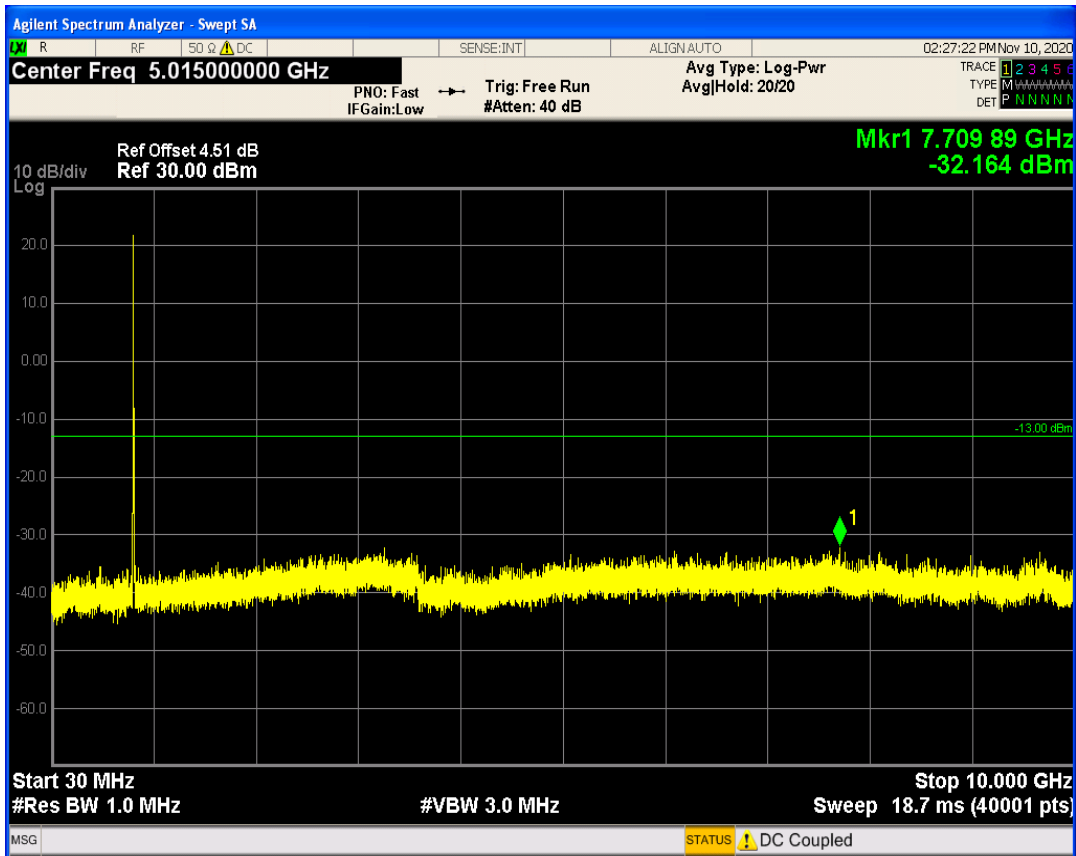

LTE Band5 QAM16 BW=3MHz Channel=20635 RB Size=15 Position=#0

LTE Band5 QPSK BW=5MHz Channel=20425 RB Size=1 Position=#0

LTE Band5 QAM16 BW=5MHz Channel=20425 RB Size=1 Position=#0

LTE Band5 QPSK BW=5MHz Channel=20425 RB Size=25 Position=#0

LTE Band5 QAM16 BW=5MHz Channel=20425 RB Size=25 Position=#0

LTE Band5 QPSK BW=5MHz Channel=20525 RB Size=1 Position=#0

LTE Band5 QPSK BW=5MHz Channel=20525 RB Size=25 Position=#0

LTE Band5 QAM16 BW=5MHz Channel=20525 RB Size=1 Position=#0

LTE Band5 QAM16 BW=5MHz Channel=20525 RB Size=25 Position=#0

LTE Band5 QPSK BW=5MHz Channel=20625 RB Size=1 Position=#0

LTE Band5 QPSK BW=5MHz Channel=20625 RB Size=25 Position=#0

LTE Band5 QAM16 BW=5MHz Channel=20625 RB Size=25 Position=#0