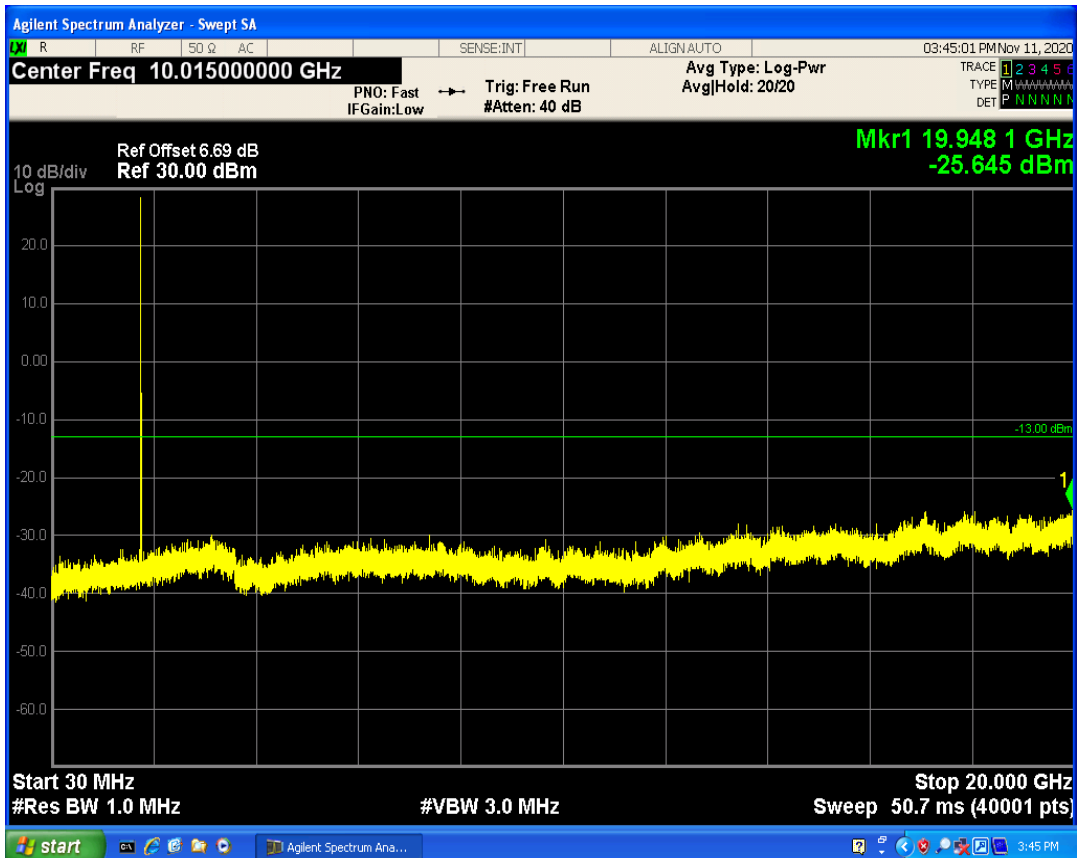

LTE Band66 QPSK BW=5MHz Channel=132647 RB Size=1 Position=#0

LTE Band66 QAM16 BW=5MHz Channel=131997 RB Size=25 Position=#0

LTE Band66 QPSK BW=5MHz Channel=132647 RB Size=25 Position=#0

LTE Band66 QAM16 BW=5MHz Channel=132647 RB Size=1 Position=#0

LTE Band66 QAM16 BW=5MHz Channel=132647 RB Size=25 Position=#0

LTE Band66 QPSK BW=10MHz Channel=132022 RB Size=1 Position=#0

LTE Band66 QPSK BW=10MHz Channel=132022 RB Size=50 Position=#0

LTE Band66 QAM16 BW=10MHz Channel=132022 RB Size=1 Position=#0

LTE Band66 QAM16 BW=10MHz Channel=132022 RB Size=50 Position=#0

LTE Band66 QPSK BW=10MHz Channel=132622 RB Size=1 Position=#0

LTE Band66 QPSK BW=10MHz Channel=132622 RB Size=50 Position=#0

LTE Band66 QAM16 BW=10MHz Channel=132622 RB Size=50 Position=#0