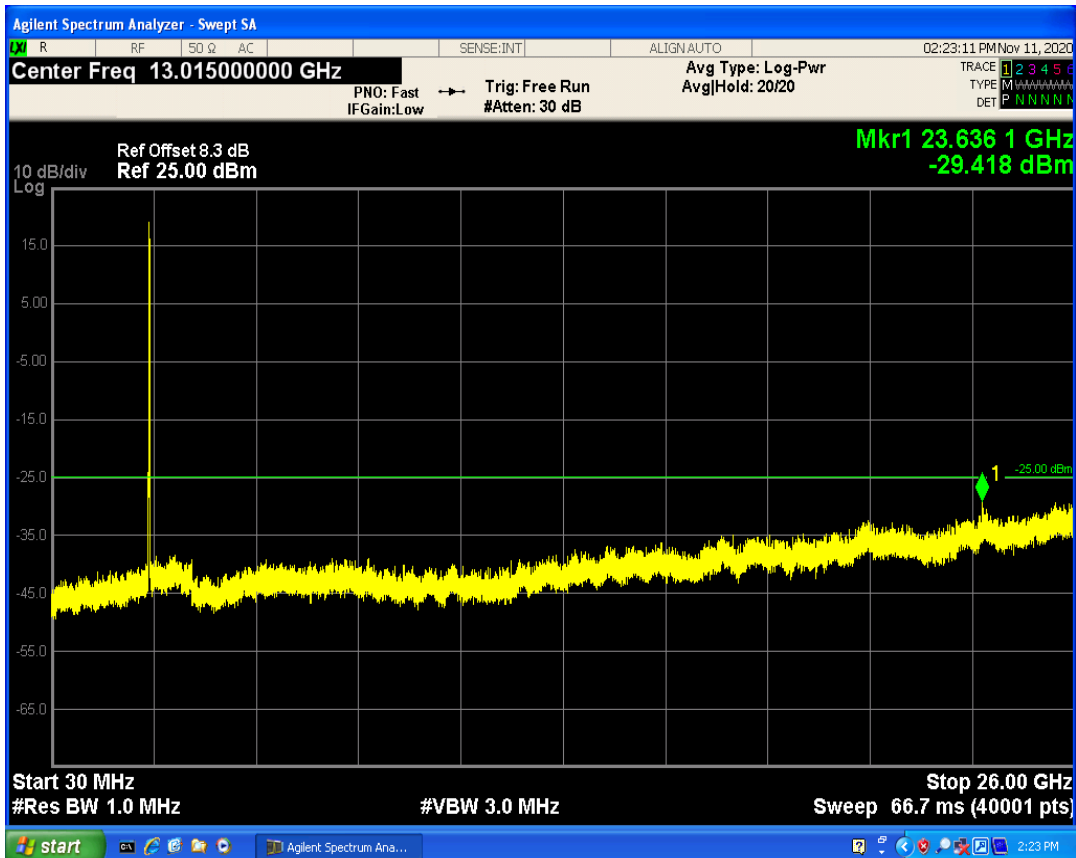

LTE Band7 QAM16 BW=10MHz Channel=21100 RB Size=50 Position=#0

LTE Band7 QPSK BW=10MHz Channel=21400 RB Size=1 Position=#0

LTE Band7 QPSK BW=10MHz Channel=21400 RB Size=50 Position=#0

LTE Band7 QAM16 BW=10MHz Channel=21400 RB Size=1 Position=#0

LTE Band7 QAM16 BW=10MHz Channel=21400 RB Size=50 Position=#0

LTE Band7 QPSK BW=15MHz Channel=20825 RB Size=1 Position=#0

LTE Band7 QPSK BW=15MHz Channel=20825 RB Size=75 Position=#0

LTE Band7 QAM16 BW=15MHz Channel=20825 RB Size=75 Position=#0

LTE Band7 QAM16 BW=15MHz Channel=20825 RB Size=1 Position=#0

LTE Band7 QPSK BW=15MHz Channel=21100 RB Size=1 Position=#0

LTE Band7 QPSK BW=15MHz Channel=21100 RB Size=75 Position=#0

LTE Band7 QAM16 BW=15MHz Channel=21100 RB Size=1 Position=#0