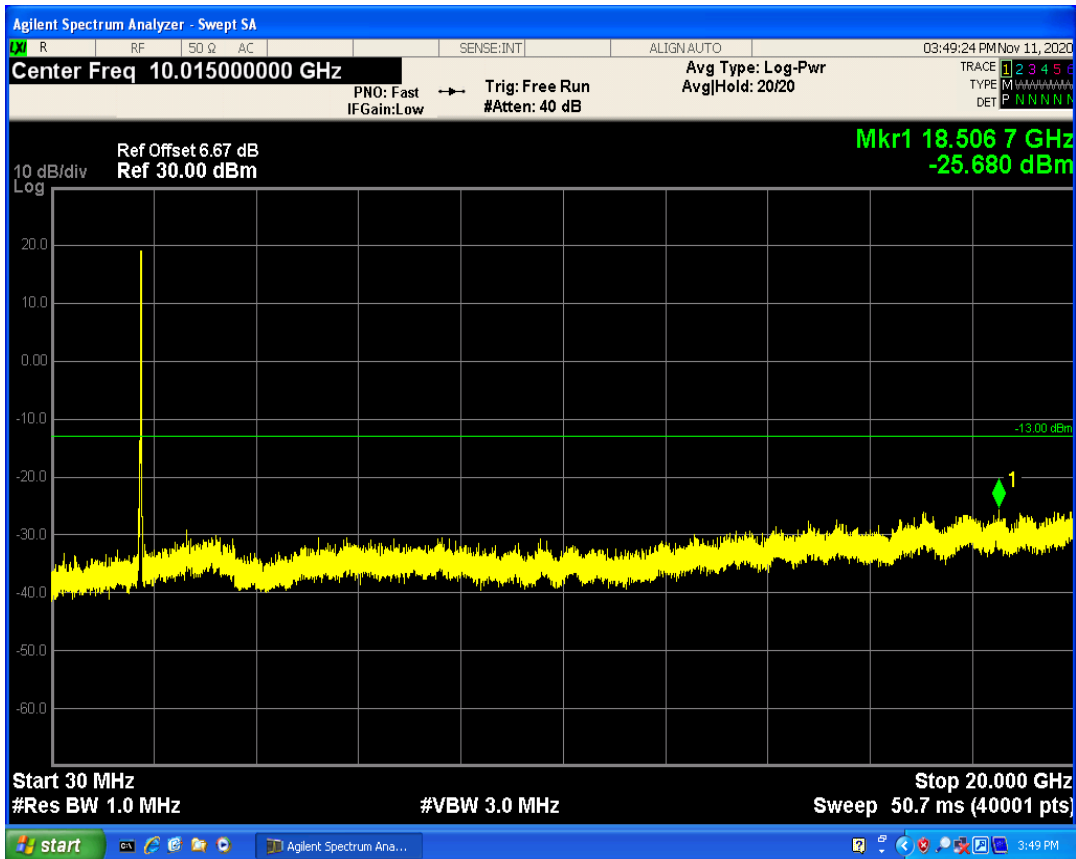

LTE Band66 QAM16 BW=15MHz Channel=132597 RB Size=75 Position=#0

LTE Band66 QPSK BW=20MHz Channel=132072 RB Size=1 Position=#0

LTE Band66 QPSK BW=20MHz Channel=132072 RB Size=100 Position=#0

LTE Band66 QAM16 BW=20MHz Channel=132072 RB Size=100 Position=#0

LTE Band66 QAM16 BW=20MHz Channel=132072 RB Size=1 Position=#0

LTE Band66 QPSK BW=20MHz Channel=132572 RB Size=1 Position=#0

LTE Band66 QPSK BW=20MHz Channel=132572 RB Size=100 Position=#0

LTE Band66 QAM16 BW=20MHz Channel=132572 RB Size=1 Position=#0

LTE Band66 QAM16 BW=20MHz Channel=132572 RB Size=100 Position=#0

LTE Band7 QPSK BW=5MHz Channel=20775 RB Size=1 Position=#0

LTE Band7 QPSK BW=5MHz Channel=20775 RB Size=25 Position=#0

LTE Band7 QAM16 BW=5MHz Channel=20775 RB Size=25 Position=#0