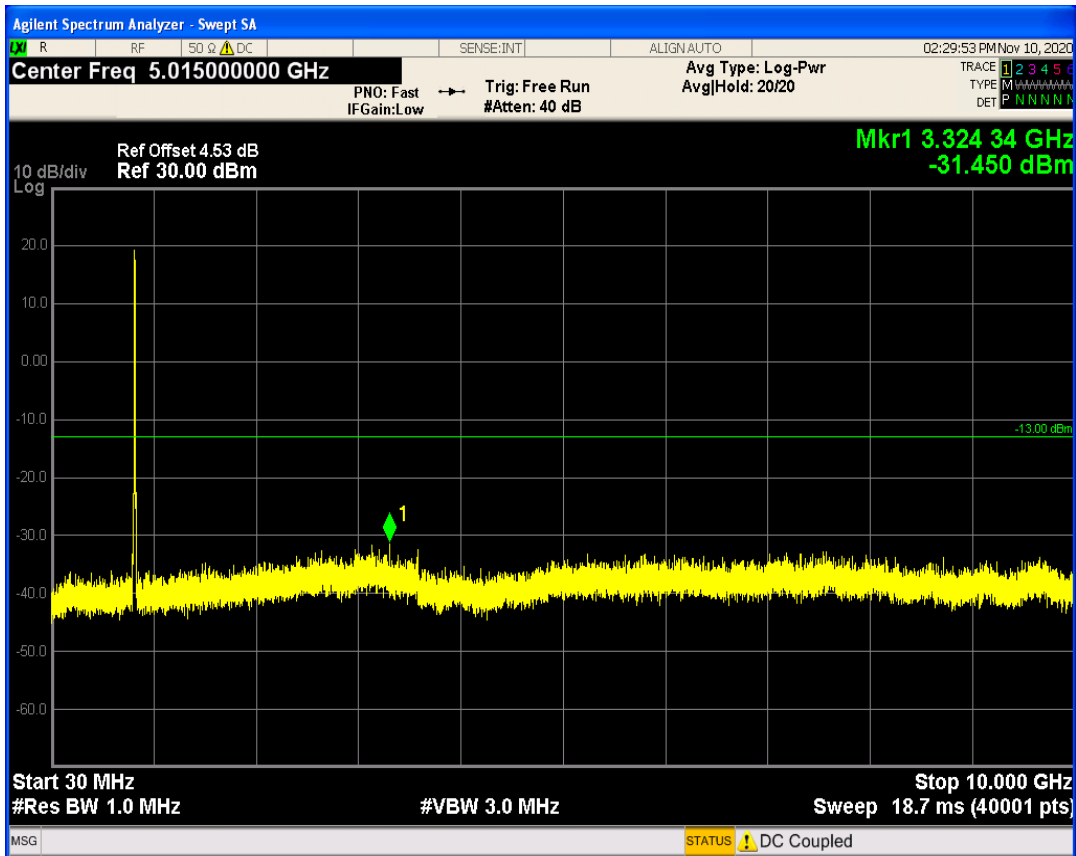

LTE Band5 QAM16 BW=5MHz Channel=20625 RB Size=1 Position=#0

LTE Band5 QPSK BW=10MHz Channel=20450 RB Size=1 Position=#0

LTE Band5 QPSK BW=10MHz Channel=20450 RB Size=50 Position=#0

LTE Band5 QAM16 BW=10MHz Channel=20450 RB Size=1 Position=#0

LTE Band5 QAM16 BW=10MHz Channel=20450 RB Size=50 Position=#0

LTE Band5 QPSK BW=10MHz Channel=20525 RB Size=1 Position=#0

LTE Band5 QPSK BW=10MHz Channel=20525 RB Size=50 Position=#0

LTE Band5 QAM16 BW=10MHz Channel=20525 RB Size=50 Position=#0

LTE Band5 QAM16 BW=10MHz Channel=20525 RB Size=1 Position=#0

LTE Band5 QPSK BW=10MHz Channel=20600 RB Size=1 Position=#0

LTE Band5 QPSK BW=10MHz Channel=20600 RB Size=50 Position=#0

LTE Band5 QAM16 BW=10MHz Channel=20600 RB Size=50 Position=#0

LTE Band5 QAM16 BW=10MHz Channel=20600 RB Size=1 Position=#0

LTE Band66 QPSK BW=1.4MHz Channel=131979 RB Size=1 Position=#0

LTE Band66 QPSK BW=1.4MHz Channel=131979 RB Size=6 Position=#0

LTE Band66 QAM16 BW=1.4MHz Channel=131979 RB Size=1 Position=#0