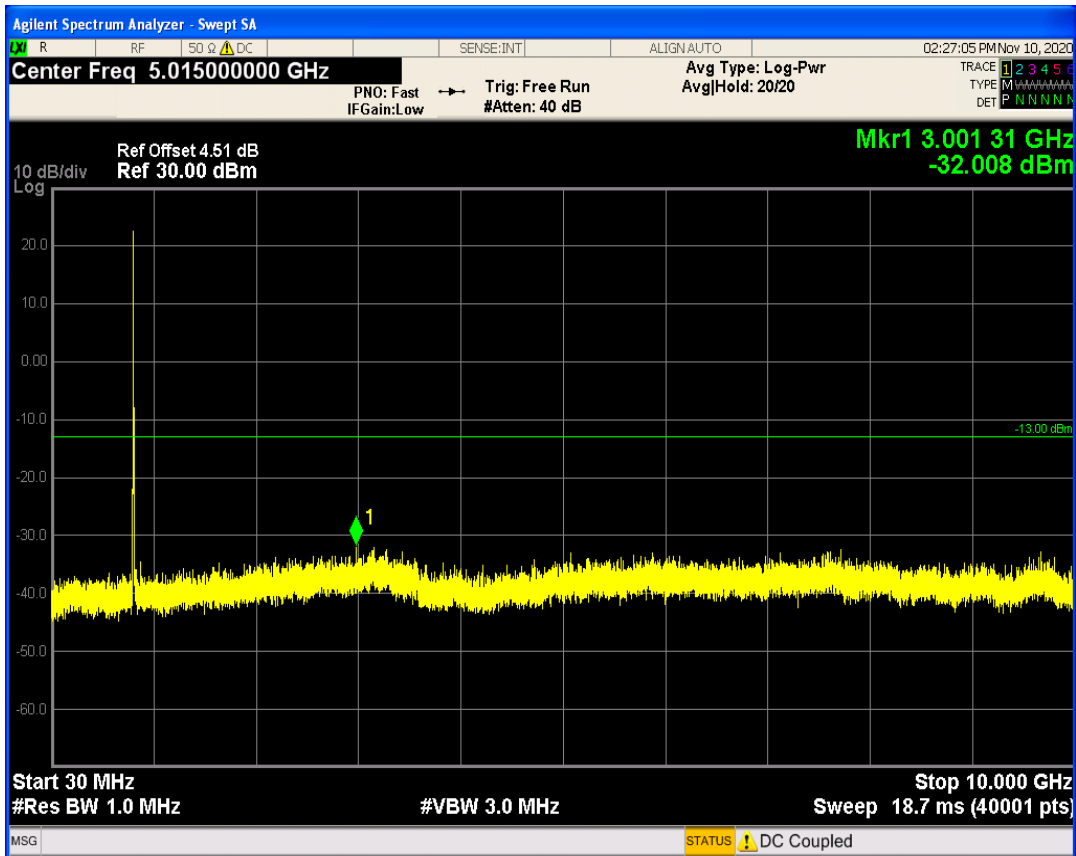

LTE Band5 QAM16 BW=3MHz Channel=20635 RB Size=15 Position=#0

LTE Band5 QPSK BW=5MHz Channel=20425 RB Size=1 Position=#0

LTE Band5 QAM16 BW=5MHz Channel=20425 RB Size=1 Position=#0

LTE Band5 QPSK BW=5MHz Channel=20425 RB Size=25 Position=#0

LTE Band5 QAM16 BW=5MHz Channel=20425 RB Size=25 Position=#0

LTE Band5 QPSK BW=5MHz Channel=20525 RB Size=1 Position=#0

LTE Band5 QPSK BW=5MHz Channel=20525 RB Size=25 Position=#0

LTE Band5 QAM16 BW=5MHz Channel=20525 RB Size=1 Position=#0

LTE Band5 QAM16 BW=5MHz Channel=20525 RB Size=25 Position=#0

LTE Band5 QPSK BW=5MHz Channel=20625 RB Size=1 Position=#0

LTE Band5 QPSK BW=5MHz Channel=20625 RB Size=25 Position=#0

LTE Band5 QAM16 BW=5MHz Channel=20625 RB Size=25 Position=#0