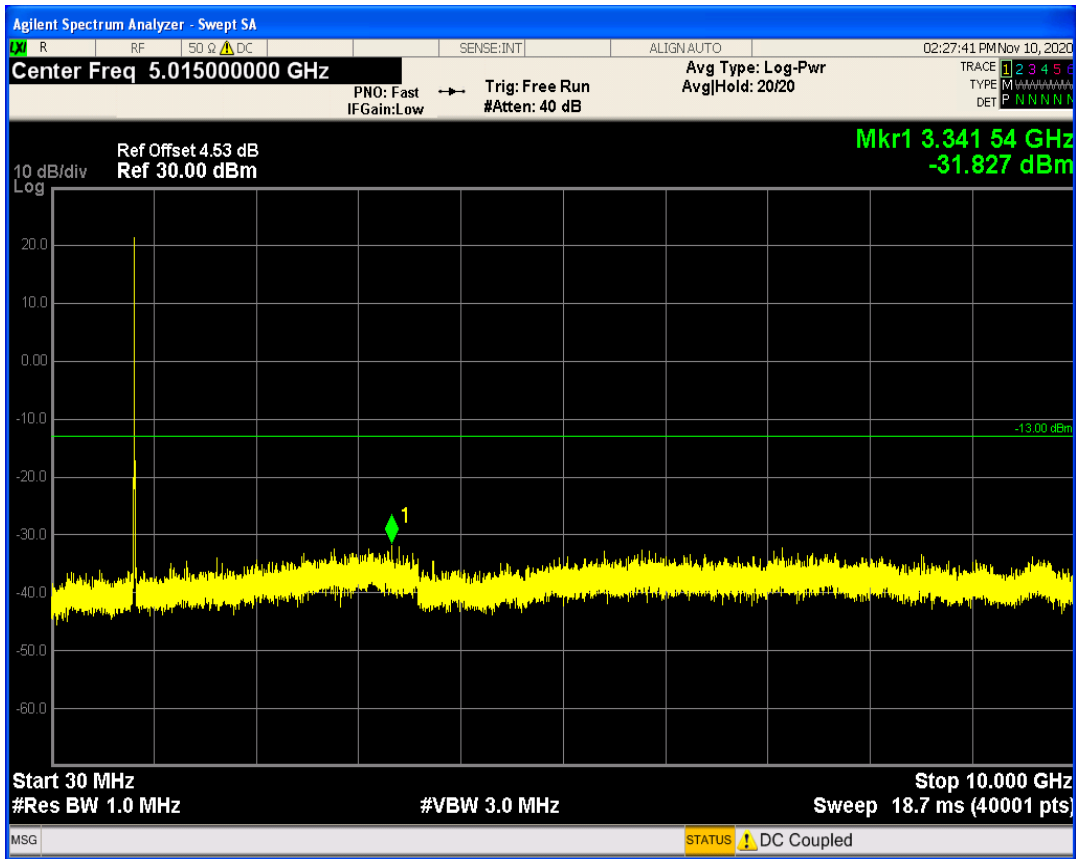

LTE Band5 QAM16 BW=3MHz Channel=20635 RB Size=15 Position=#0

LTE Band5 QPSK BW=5MHz Channel=20425 RB Size=1 Position=#0

LTE Band5 QAM16 BW=5MHz Channel=20425 RB Size=1 Position=#0

LTE Band5 QPSK BW=5MHz Channel=20425 RB Size=25 Position=#0

LTE Band5 QAM16 BW=5MHz Channel=20425 RB Size=25 Position=#0

LTE Band5 QPSK BW=5MHz Channel=20525 RB Size=1 Position=#0

LTE Band5 QPSK BW=5MHz Channel=20525 RB Size=25 Position=#0

LTE Band5 QAM16 BW=5MHz Channel=20525 RB Size=1 Position=#0