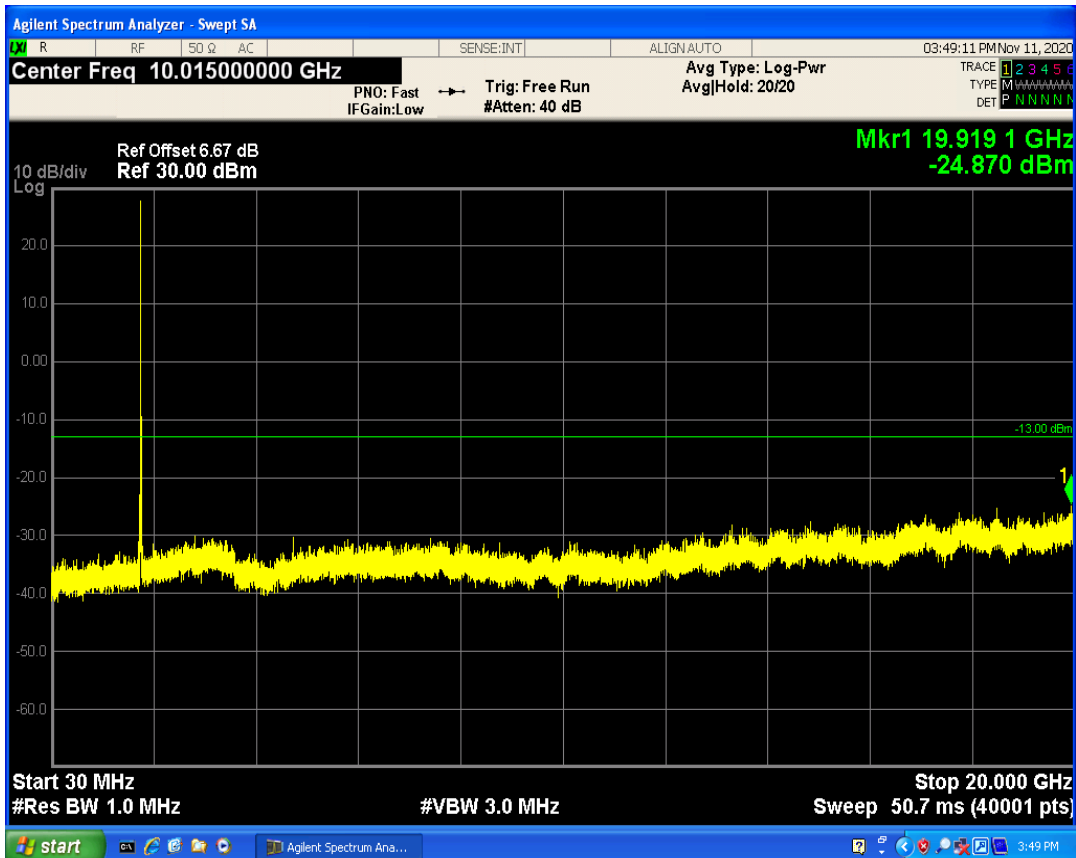

LTE Band66 QAM16 BW=15MHz Channel=132597 RB Size=75 Position=#0

LTE Band66 QPSK BW=20MHz Channel=132072 RB Size=1 Position=#0

LTE Band66 QPSK BW=20MHz Channel=132072 RB Size=100 Position=#0

LTE Band66 QAM16 BW=20MHz Channel=132072 RB Size=100 Position=#0

LTE Band66 QAM16 BW=20MHz Channel=132072 RB Size=1 Position=#0

LTE Band66 QPSK BW=20MHz Channel=132572 RB Size=1 Position=#0

LTE Band66 QPSK BW=20MHz Channel=132572 RB Size=100 Position=#0

LTE Band66 QAM16 BW=20MHz Channel=132572 RB Size=1 Position=#0

LTE Band66 QAM16 BW=20MHz Channel=132572 RB Size=100 Position=#0

LTE Band7 QPSK BW=5MHz Channel=20775 RB Size=1 Position=#0

LTE Band7 QPSK BW=5MHz Channel=20775 RB Size=25 Position=#0

LTE Band7 QAM16 BW=5MHz Channel=20775 RB Size=25 Position=#0