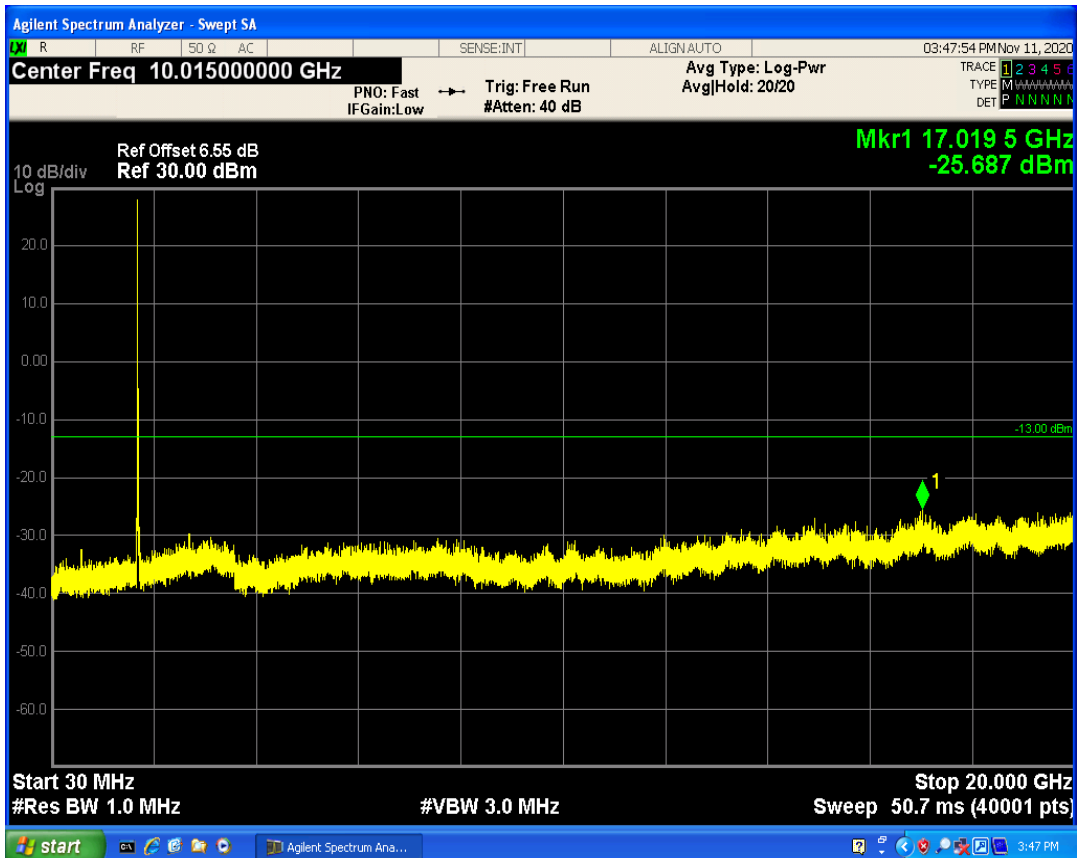

LTE Band66 QAM16 BW=10MHz Channel=132622 RB Size=1 Position=#0

LTE Band66 QPSK BW=15MHz Channel=132047 RB Size=1 Position=#0

LTE Band66 QPSK BW=15MHz Channel=132047 RB Size=75 Position=#0

LTE Band66 QAM16 BW=15MHz Channel=132047 RB Size=1 Position=#0

LTE Band66 QAM16 BW=15MHz Channel=132047 RB Size=75 Position=#0

LTE Band66 QPSK BW=15MHz Channel=132597 RB Size=75 Position=#0

LTE Band66 QPSK BW=15MHz Channel=132597 RB Size=1 Position=#0

LTE Band66 QAM16 BW=15MHz Channel=132597 RB Size=1 Position=#0

LTE Band66 QAM16 BW=15MHz Channel=132597 RB Size=75 Position=#0

LTE Band66 QPSK BW=20MHz Channel=132072 RB Size=1 Position=#0

LTE Band66 QPSK BW=20MHz Channel=132072 RB Size=100 Position=#0

LTE Band66 QAM16 BW=20MHz Channel=132072 RB Size=100 Position=#0