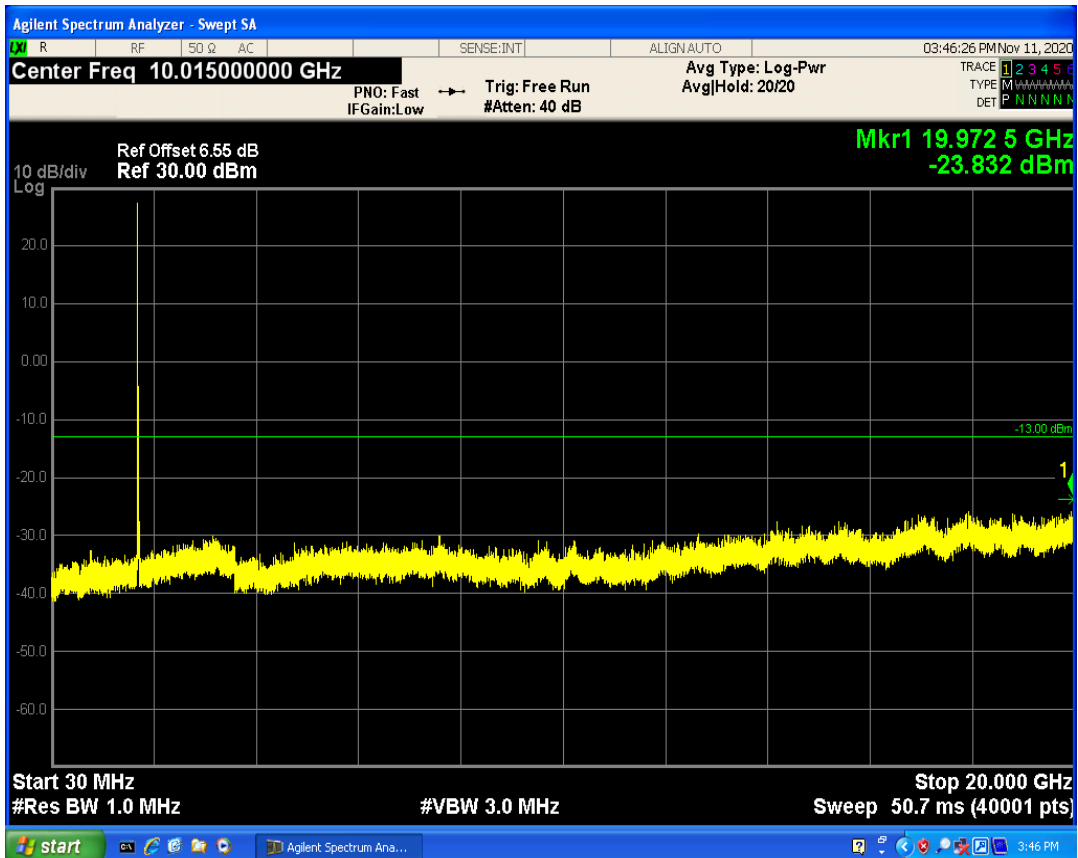

LTE Band66 QAM16 BW=10MHz Channel=132022 RB Size=50 Position=#0

LTE Band66 QPSK BW=10MHz Channel=132622 RB Size=1 Position=#0

LTE Band66 QPSK BW=10MHz Channel=132622 RB Size=50 Position=#0

LTE Band66 QAM16 BW=10MHz Channel=132622 RB Size=50 Position=#0

LTE Band66 QAM16 BW=10MHz Channel=132622 RB Size=1 Position=#0

LTE Band66 QPSK BW=15MHz Channel=132047 RB Size=1 Position=#0

LTE Band66 QPSK BW=15MHz Channel=132047 RB Size=75 Position=#0

LTE Band66 QAM16 BW=15MHz Channel=132047 RB Size=1 Position=#0

LTE Band66 QAM16 BW=15MHz Channel=132047 RB Size=75 Position=#0

LTE Band66 QPSK BW=15MHz Channel=132597 RB Size=75 Position=#0

LTE Band66 QPSK BW=15MHz Channel=132597 RB Size=1 Position=#0

LTE Band66 QAM16 BW=15MHz Channel=132597 RB Size=1 Position=#0