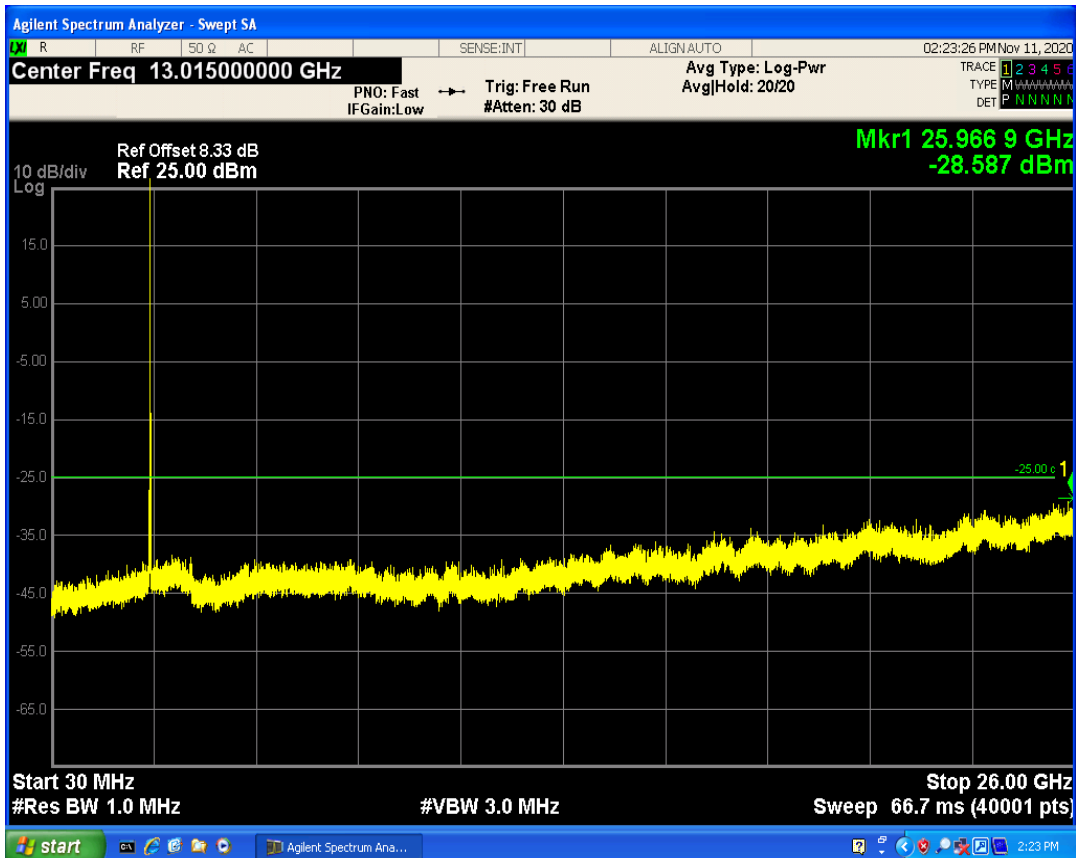

LTE Band7 QAM16 BW=10MHz Channel=21100 RB Size=50 Position=#0

LTE Band7 QPSK BW=10MHz Channel=21400 RB Size=1 Position=#0

LTE Band7 QPSK BW=10MHz Channel=21400 RB Size=50 Position=#0

LTE Band7 QAM16 BW=10MHz Channel=21400 RB Size=1 Position=#0

LTE Band7 QAM16 BW=10MHz Channel=21400 RB Size=50 Position=#0

LTE Band7 QPSK BW=15MHz Channel=20825 RB Size=1 Position=#0

LTE Band7 QPSK BW=15MHz Channel=20825 RB Size=75 Position=#0

LTE Band7 QAM16 BW=15MHz Channel=20825 RB Size=75 Position=#0

LTE Band7 QAM16 BW=15MHz Channel=20825 RB Size=1 Position=#0

LTE Band7 QPSK BW=15MHz Channel=21100 RB Size=1 Position=#0

LTE Band7 QPSK BW=15MHz Channel=21100 RB Size=75 Position=#0

LTE Band7 QAM16 BW=15MHz Channel=21100 RB Size=1 Position=#0