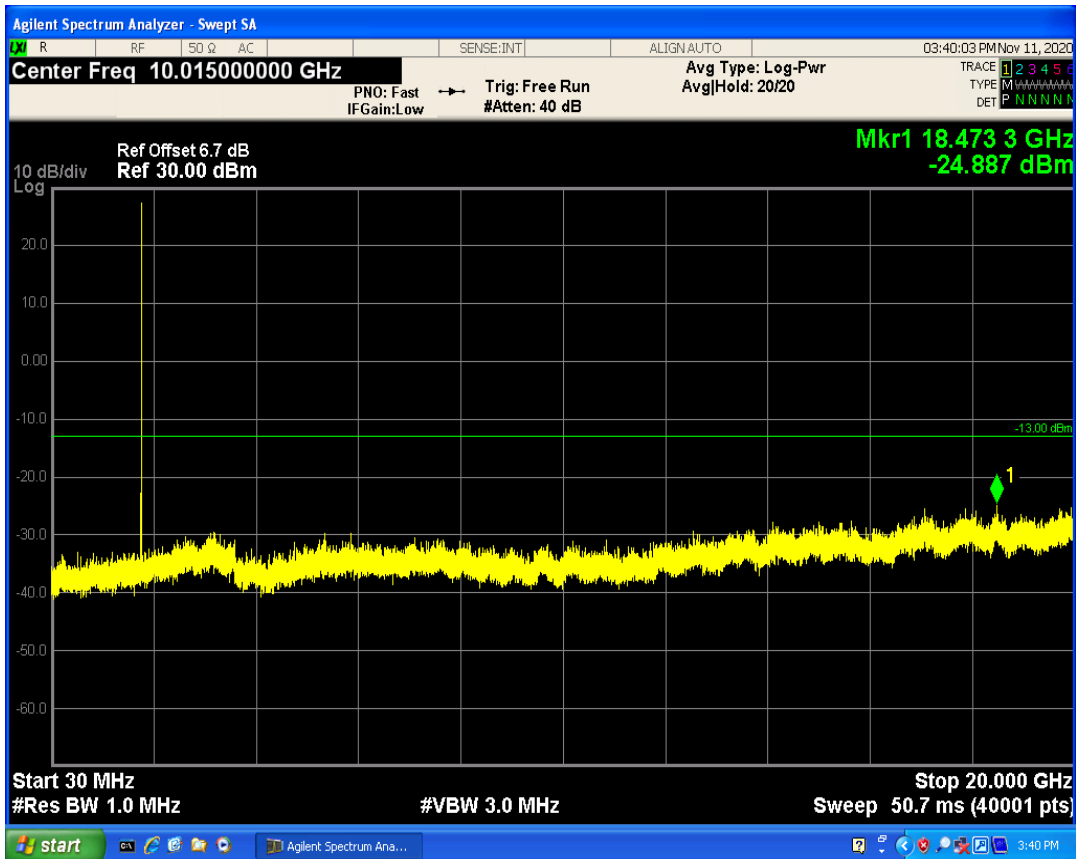

LTE Band5 QAM16 BW=10MHz Channel=20600 RB Size=1 Position=#0

LTE Band66 QPSK BW=1.4MHz Channel=131979 RB Size=1 Position=#0

LTE Band66 QPSK BW=1.4MHz Channel=131979 RB Size=6 Position=#0

LTE Band66 QAM16 BW=1.4MHz Channel=131979 RB Size=1 Position=#0

LTE Band66 QAM16 BW=1.4MHz Channel=131979 RB Size=6 Position=#0

LTE Band66 QPSK BW=1.4MHz Channel=132665 RB Size=1 Position=#0

LTE Band66 QPSK BW=1.4MHz Channel=132665 RB Size=6 Position=#0

LTE Band66 QAM16 BW=1.4MHz Channel=132665 RB Size=1 Position=#0

LTE Band66 QAM16 BW=1.4MHz Channel=132665 RB Size=6 Position=#0

LTE Band66 QPSK BW=3MHz Channel=131987 RB Size=1 Position=#0

LTE Band66 QPSK BW=3MHz Channel=131987 RB Size=15 Position=#0

LTE Band66 QAM16 BW=3MHz Channel=131987 RB Size=1 Position=#0