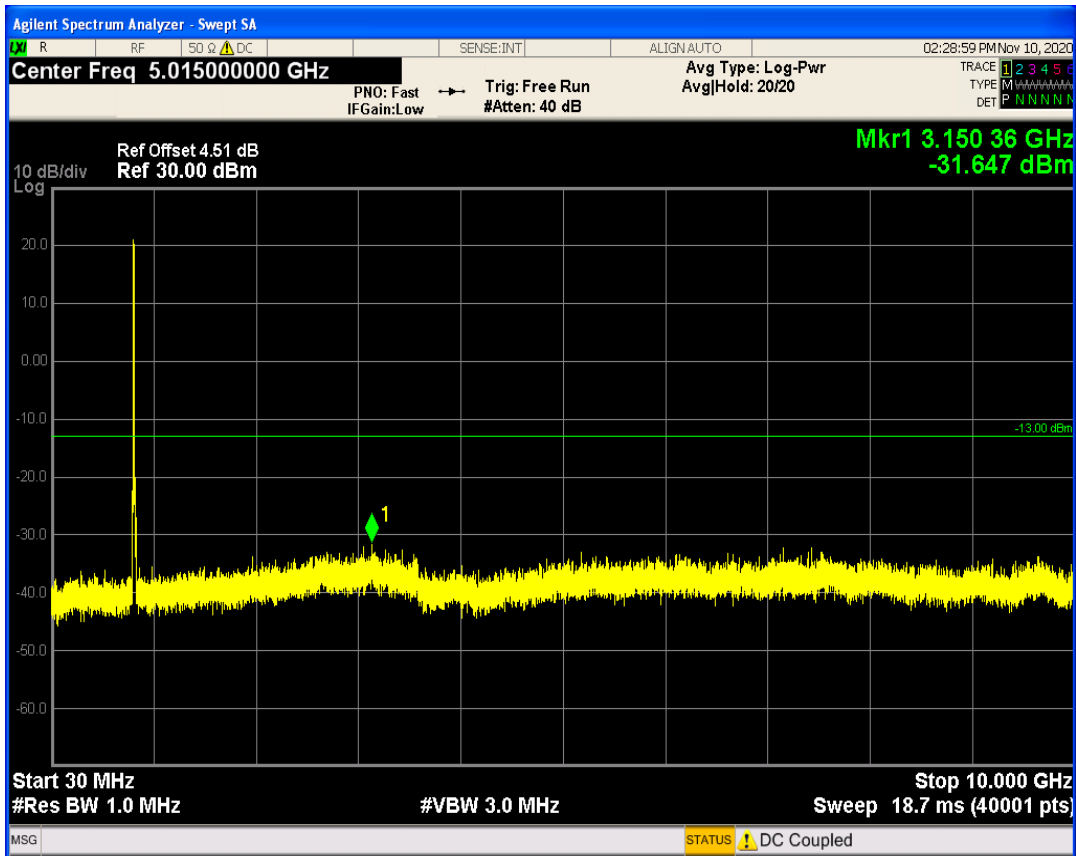

LTE Band5 QAM16 BW=5MHz Channel=20425 RB Size=25 Position=#0

LTE Band5 QPSK BW=5MHz Channel=20525 RB Size=1 Position=#0

LTE Band5 QPSK BW=5MHz Channel=20525 RB Size=25 Position=#0

LTE Band5 QAM16 BW=5MHz Channel=20525 RB Size=1 Position=#0

LTE Band5 QAM16 BW=5MHz Channel=20525 RB Size=25 Position=#0

LTE Band5 QPSK BW=5MHz Channel=20625 RB Size=1 Position=#0

LTE Band5 QPSK BW=5MHz Channel=20625 RB Size=25 Position=#0

LTE Band5 QAM16 BW=5MHz Channel=20625 RB Size=25 Position=#0

LTE Band5 QAM16 BW=5MHz Channel=20625 RB Size=1 Position=#0

LTE Band5 QPSK BW=10MHz Channel=20450 RB Size=1 Position=#0

LTE Band5 QPSK BW=10MHz Channel=20450 RB Size=50 Position=#0

LTE Band5 QAM16 BW=10MHz Channel=20450 RB Size=1 Position=#0

LTE Band5 QAM16 BW=10MHz Channel=20450 RB Size=50 Position=#0

LTE Band5 QPSK BW=10MHz Channel=20525 RB Size=1 Position=#0

LTE Band5 QPSK BW=10MHz Channel=20525 RB Size=50 Position=#0

LTE Band5 QAM16 BW=10MHz Channel=20525 RB Size=50 Position=#0