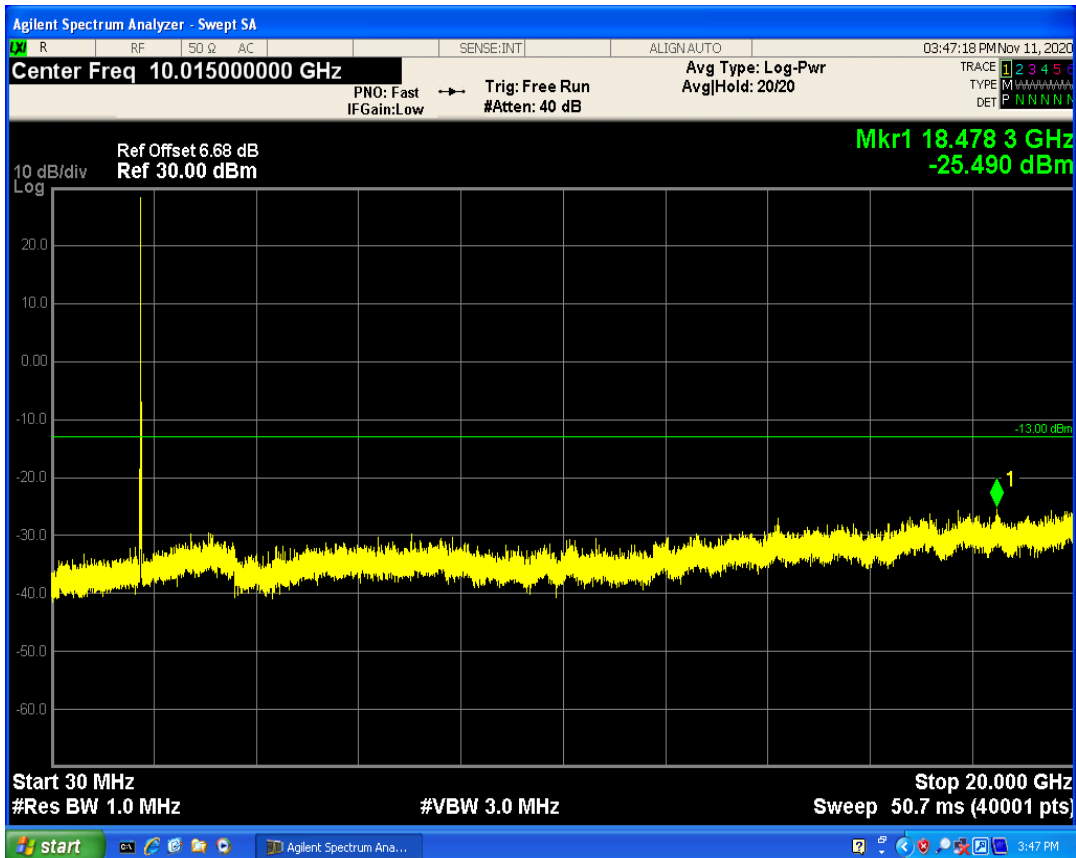

LTE Band66 QAM16 BW=10MHz Channel=132622 RB Size=1 Position=#0

LTE Band66 QPSK BW=15MHz Channel=132047 RB Size=1 Position=#0

LTE Band66 QPSK BW=15MHz Channel=132047 RB Size=75 Position=#0

LTE Band66 QAM16 BW=15MHz Channel=132047 RB Size=1 Position=#0

LTE Band66 QAM16 BW=15MHz Channel=132047 RB Size=75 Position=#0

LTE Band66 QPSK BW=15MHz Channel=132597 RB Size=75 Position=#0

LTE Band66 QPSK BW=15MHz Channel=132597 RB Size=1 Position=#0

LTE Band66 QAM16 BW=15MHz Channel=132597 RB Size=1 Position=#0

LTE Band66 QAM16 BW=15MHz Channel=132597 RB Size=75 Position=#0

LTE Band66 QPSK BW=20MHz Channel=132072 RB Size=1 Position=#0

LTE Band66 QPSK BW=20MHz Channel=132072 RB Size=100 Position=#0

LTE Band66 QAM16 BW=20MHz Channel=132072 RB Size=100 Position=#0