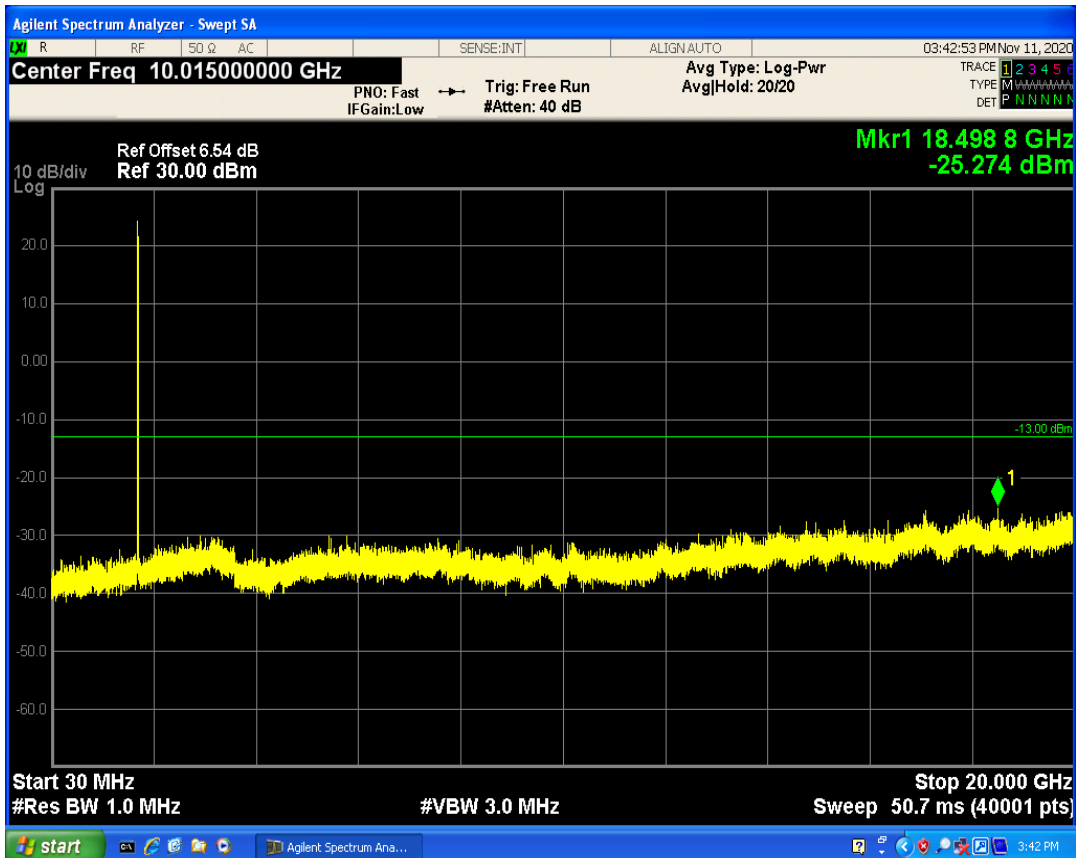

LTE Band66 QAM16 BW=3MHz Channel=131987 RB Size=15 Position=#0

LTE Band66 QPSK BW=3MHz Channel=132657 RB Size=1 Position=#0

LTE Band66 QAM16 BW=3MHz Channel=132657 RB Size=1 Position=#0

LTE Band66 QPSK BW=3MHz Channel=132657 RB Size=15 Position=#0

LTE Band66 QAM16 BW=3MHz Channel=132657 RB Size=15 Position=#0

LTE Band66 QPSK BW=5MHz Channel=131997 RB Size=1 Position=#0

LTE Band66 QPSK BW=5MHz Channel=131997 RB Size=25 Position=#0

LTE Band66 QAM16 BW=5MHz Channel=131997 RB Size=1 Position=#0

LTE Band66 QPSK BW=5MHz Channel=132647 RB Size=1 Position=#0

LTE Band66 QAM16 BW=5MHz Channel=131997 RB Size=25 Position=#0

LTE Band66 QPSK BW=5MHz Channel=132647 RB Size=25 Position=#0

LTE Band66 QAM16 BW=5MHz Channel=132647 RB Size=1 Position=#0