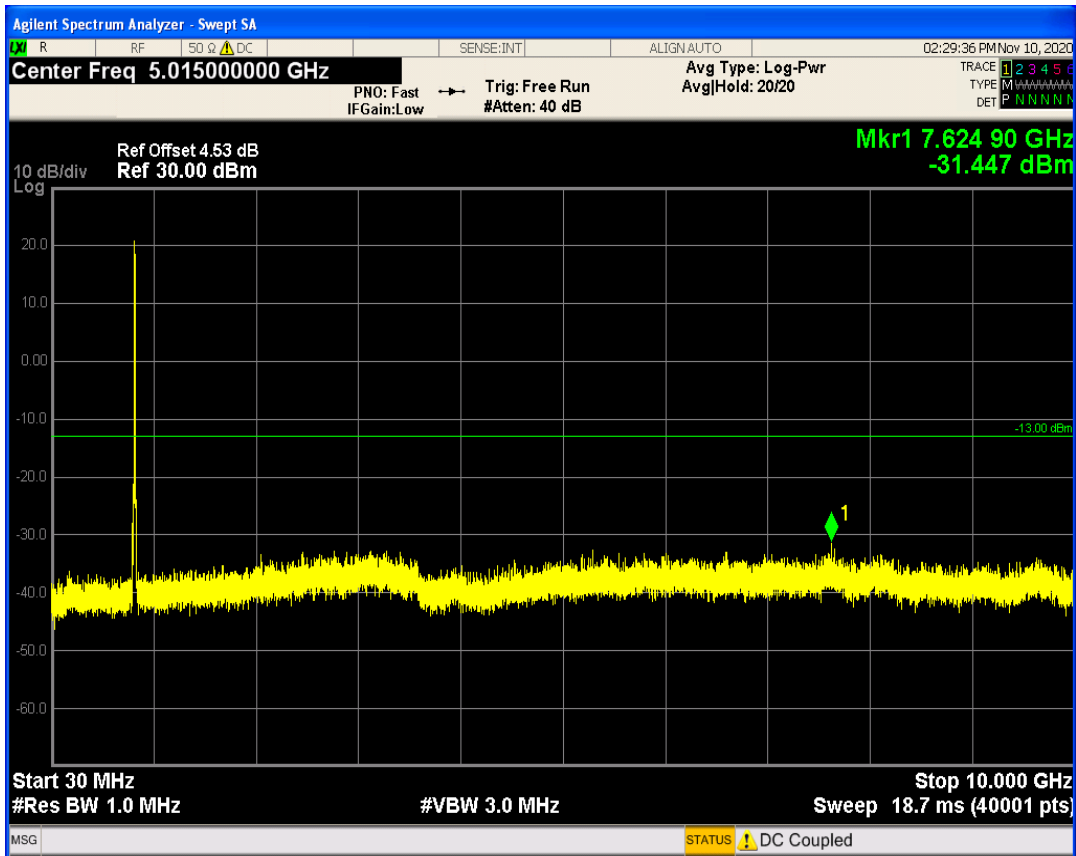

LTE Band5 QAM16 BW=5MHz Channel=20525 RB Size=25 Position=#0

LTE Band5 QPSK BW=5MHz Channel=20625 RB Size=1 Position=#0

LTE Band5 QPSK BW=5MHz Channel=20625 RB Size=25 Position=#0

LTE Band5 QAM16 BW=5MHz Channel=20625 RB Size=25 Position=#0

LTE Band5 QAM16 BW=5MHz Channel=20625 RB Size=1 Position=#0

LTE Band5 QPSK BW=10MHz Channel=20450 RB Size=1 Position=#0

LTE Band5 QPSK BW=10MHz Channel=20450 RB Size=50 Position=#0

LTE Band5 QAM16 BW=10MHz Channel=20450 RB Size=1 Position=#0

LTE Band5 QAM16 BW=10MHz Channel=20450 RB Size=50 Position=#0

LTE Band5 QPSK BW=10MHz Channel=20525 RB Size=1 Position=#0

LTE Band5 QPSK BW=10MHz Channel=20525 RB Size=50 Position=#0

LTE Band5 QAM16 BW=10MHz Channel=20525 RB Size=50 Position=#0

LTE Band5 QAM16 BW=10MHz Channel=20525 RB Size=1 Position=#0

LTE Band5 QPSK BW=10MHz Channel=20600 RB Size=1 Position=#0

LTE Band5 QPSK BW=10MHz Channel=20600 RB Size=50 Position=#0

LTE Band5 QAM16 BW=10MHz Channel=20600 RB Size=50 Position=#0