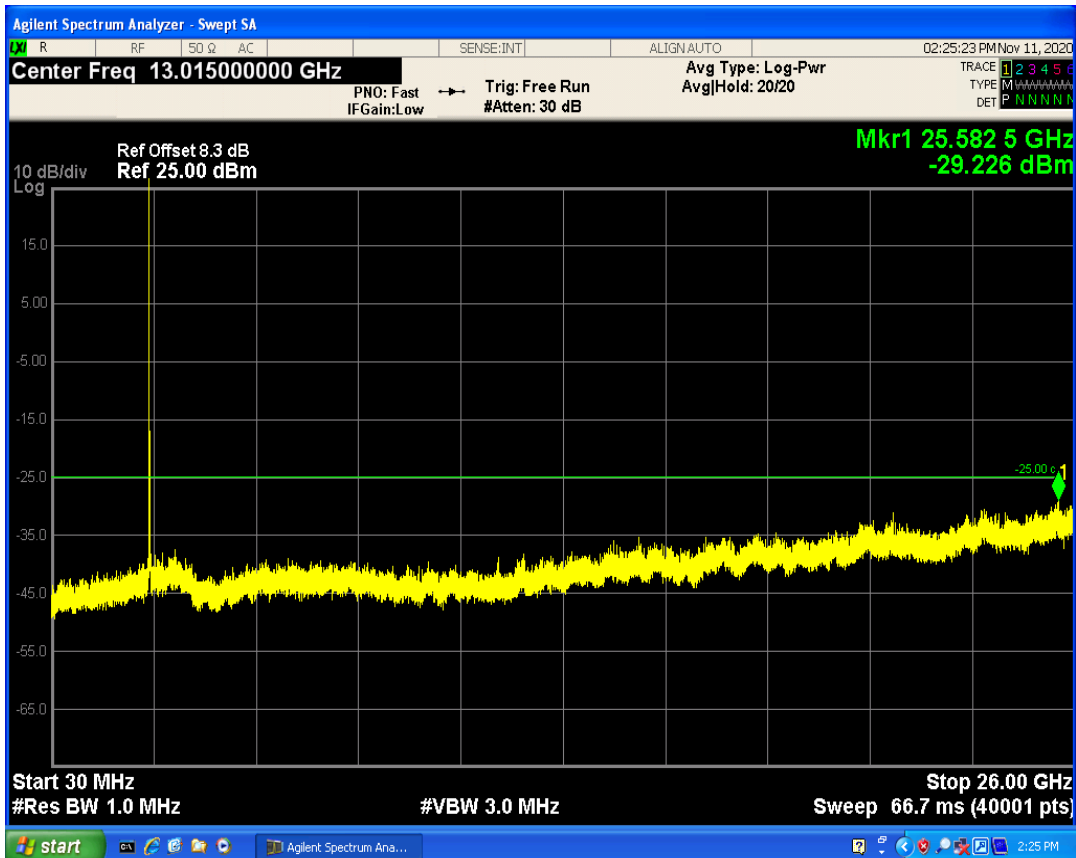

LTE Band7 QAM16 BW=15MHz Channel=20825 RB Size=1 Position=#0

LTE Band7 QPSK BW=15MHz Channel=21100 RB Size=1 Position=#0

LTE Band7 QPSK BW=15MHz Channel=21100 RB Size=75 Position=#0

LTE Band7 QAM16 BW=15MHz Channel=21100 RB Size=1 Position=#0

LTE Band7 QAM16 BW=15MHz Channel=21100 RB Size=75 Position=#0

LTE Band7 QPSK BW=15MHz Channel=21375 RB Size=1 Position=#0

LTE Band7 QPSK BW=15MHz Channel=21375 RB Size=75 Position=#0

LTE Band7 QAM16 BW=15MHz Channel=21375 RB Size=1 Position=#0

LTE Band7 QAM16 BW=15MHz Channel=21375 RB Size=75 Position=#0

LTE Band7 QPSK BW=20MHz Channel=20850 RB Size=1 Position=#0

LTE Band7 QPSK BW=20MHz Channel=20850 RB Size=100 Position=#0

LTE Band7 QAM16 BW=20MHz Channel=20850 RB Size=1 Position=#0