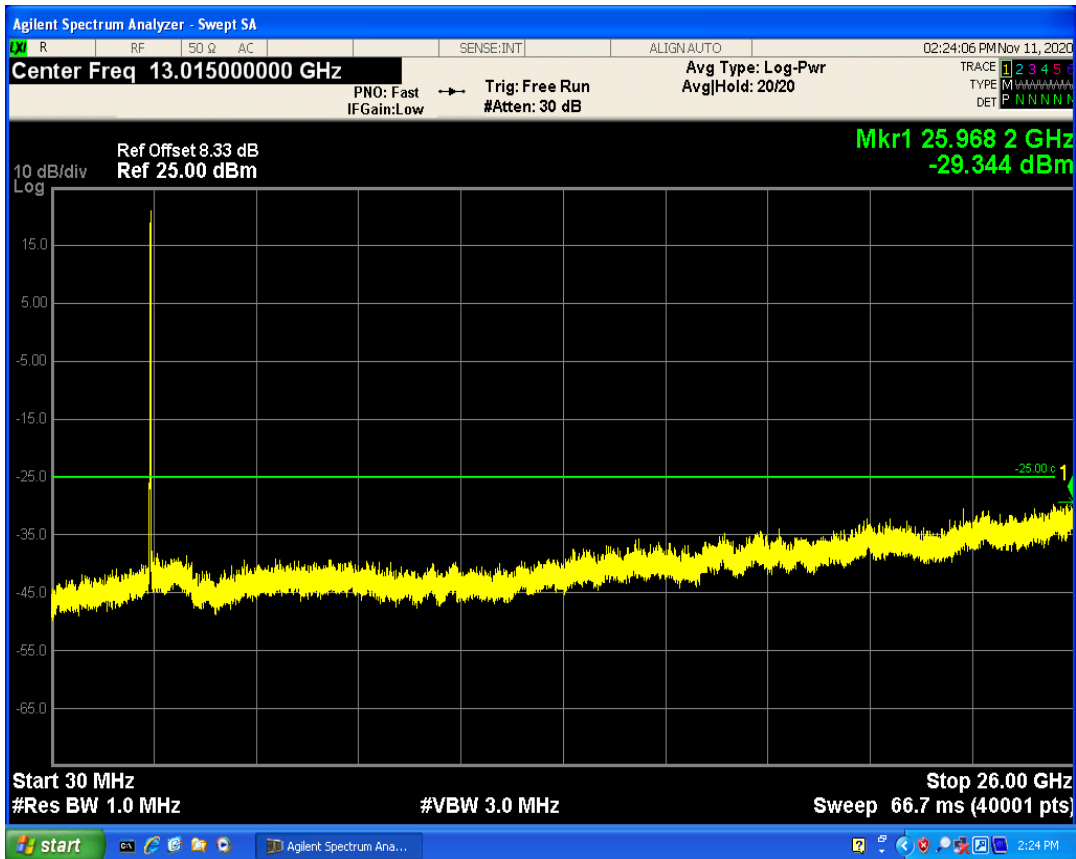

LTE Band7 QAM16 BW=10MHz Channel=21400 RB Size=50 Position=#0

LTE Band7 QPSK BW=15MHz Channel=20825 RB Size=1 Position=#0

LTE Band7 QPSK BW=15MHz Channel=20825 RB Size=75 Position=#0

LTE Band7 QAM16 BW=15MHz Channel=20825 RB Size=75 Position=#0

LTE Band7 QAM16 BW=15MHz Channel=20825 RB Size=1 Position=#0

LTE Band7 QPSK BW=15MHz Channel=21100 RB Size=1 Position=#0

LTE Band7 QPSK BW=15MHz Channel=21100 RB Size=75 Position=#0

LTE Band7 QAM16 BW=15MHz Channel=21100 RB Size=1 Position=#0

LTE Band7 QAM16 BW=15MHz Channel=21100 RB Size=75 Position=#0

LTE Band7 QPSK BW=15MHz Channel=21375 RB Size=1 Position=#0

LTE Band7 QPSK BW=15MHz Channel=21375 RB Size=75 Position=#0

LTE Band7 QAM16 BW=15MHz Channel=21375 RB Size=1 Position=#0