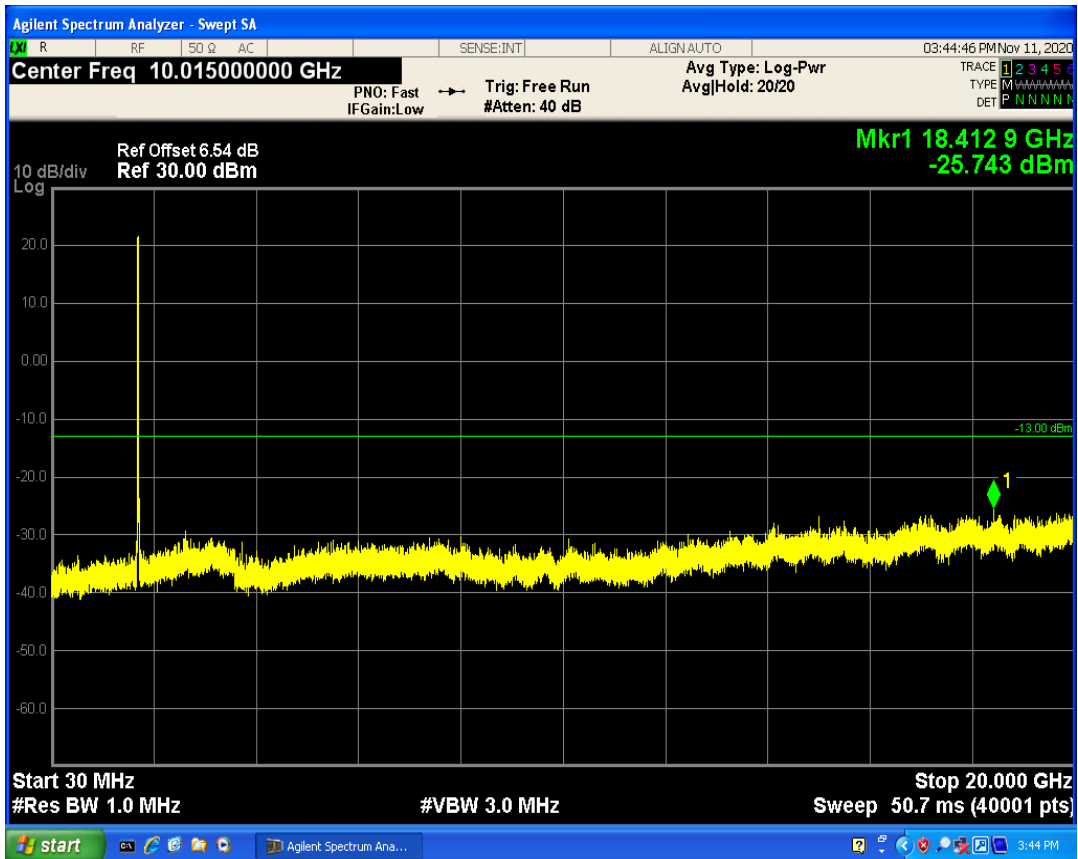

LTE Band66 QPSK BW=5MHz Channel=132647 RB Size=1 Position=#0

LTE Band66 QAM16 BW=5MHz Channel=131997 RB Size=25 Position=#0

LTE Band66 QPSK BW=5MHz Channel=132647 RB Size=25 Position=#0

LTE Band66 QAM16 BW=5MHz Channel=132647 RB Size=1 Position=#0

LTE Band66 QAM16 BW=5MHz Channel=132647 RB Size=25 Position=#0

LTE Band66 QPSK BW=10MHz Channel=132022 RB Size=1 Position=#0

LTE Band66 QPSK BW=10MHz Channel=132022 RB Size=50 Position=#0

LTE Band66 QAM16 BW=10MHz Channel=132022 RB Size=1 Position=#0

LTE Band66 QAM16 BW=10MHz Channel=132022 RB Size=50 Position=#0

LTE Band66 QPSK BW=10MHz Channel=132622 RB Size=1 Position=#0

LTE Band66 QPSK BW=10MHz Channel=132622 RB Size=50 Position=#0

LTE Band66 QAM16 BW=10MHz Channel=132622 RB Size=50 Position=#0