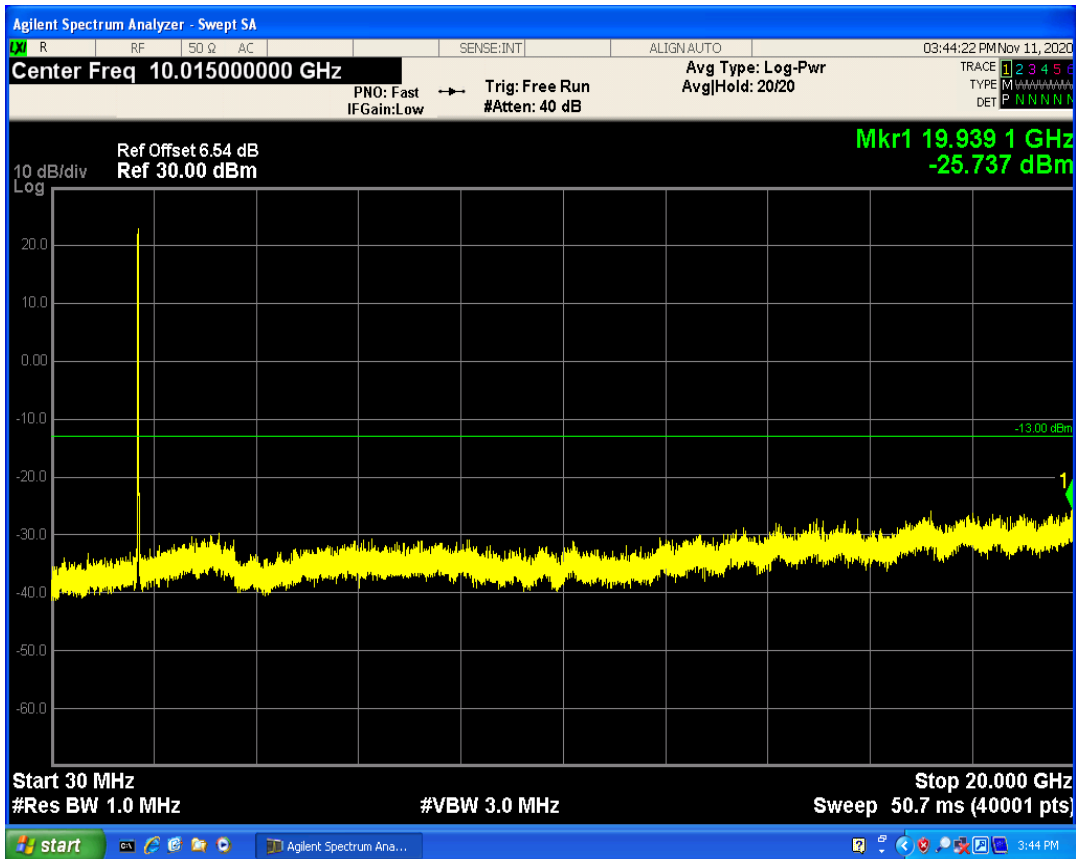

LTE Band66 QAM16 BW=3MHz Channel=132657 RB Size=15 Position=#0

LTE Band66 QPSK BW=5MHz Channel=131997 RB Size=1 Position=#0

LTE Band66 QPSK BW=5MHz Channel=131997 RB Size=25 Position=#0

LTE Band66 QAM16 BW=5MHz Channel=131997 RB Size=1 Position=#0

LTE Band66 QPSK BW=5MHz Channel=132647 RB Size=1 Position=#0

LTE Band66 QAM16 BW=5MHz Channel=131997 RB Size=25 Position=#0

LTE Band66 QPSK BW=5MHz Channel=132647 RB Size=25 Position=#0

LTE Band66 QAM16 BW=5MHz Channel=132647 RB Size=1 Position=#0

LTE Band66 QAM16 BW=5MHz Channel=132647 RB Size=25 Position=#0

LTE Band66 QPSK BW=10MHz Channel=132022 RB Size=1 Position=#0

LTE Band66 QPSK BW=10MHz Channel=132022 RB Size=50 Position=#0

LTE Band66 QAM16 BW=10MHz Channel=132022 RB Size=1 Position=#0