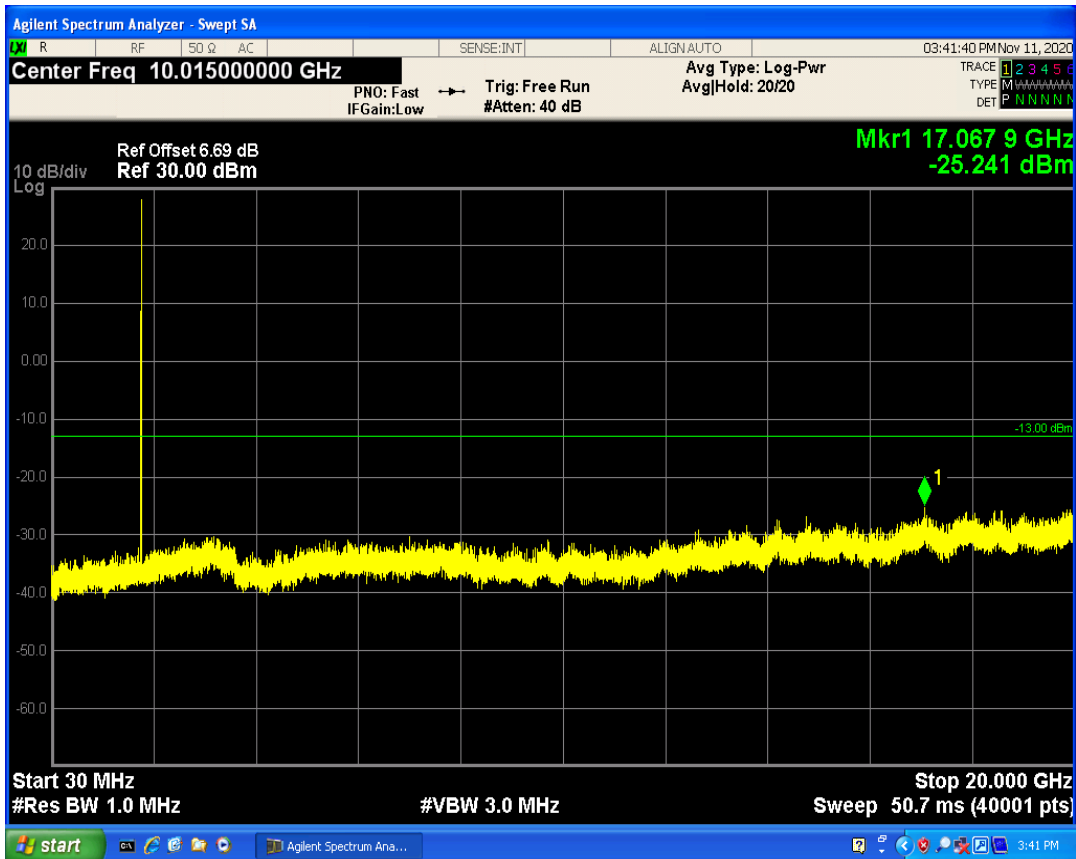

LTE Band66 QAM16 BW=1.4MHz Channel=131979 RB Size=6 Position=#0

LTE Band66 QPSK BW=1.4MHz Channel=132665 RB Size=1 Position=#0

LTE Band66 QPSK BW=1.4MHz Channel=132665 RB Size=6 Position=#0

LTE Band66 QAM16 BW=1.4MHz Channel=132665 RB Size=1 Position=#0

LTE Band66 QAM16 BW=1.4MHz Channel=132665 RB Size=6 Position=#0

LTE Band66 QPSK BW=3MHz Channel=131987 RB Size=1 Position=#0

LTE Band66 QPSK BW=3MHz Channel=131987 RB Size=15 Position=#0

LTE Band66 QAM16 BW=3MHz Channel=131987 RB Size=1 Position=#0

LTE Band66 QAM16 BW=3MHz Channel=131987 RB Size=15 Position=#0

LTE Band66 QPSK BW=3MHz Channel=132657 RB Size=1 Position=#0

LTE Band66 QAM16 BW=3MHz Channel=132657 RB Size=1 Position=#0

LTE Band66 QPSK BW=3MHz Channel=132657 RB Size=15 Position=#0