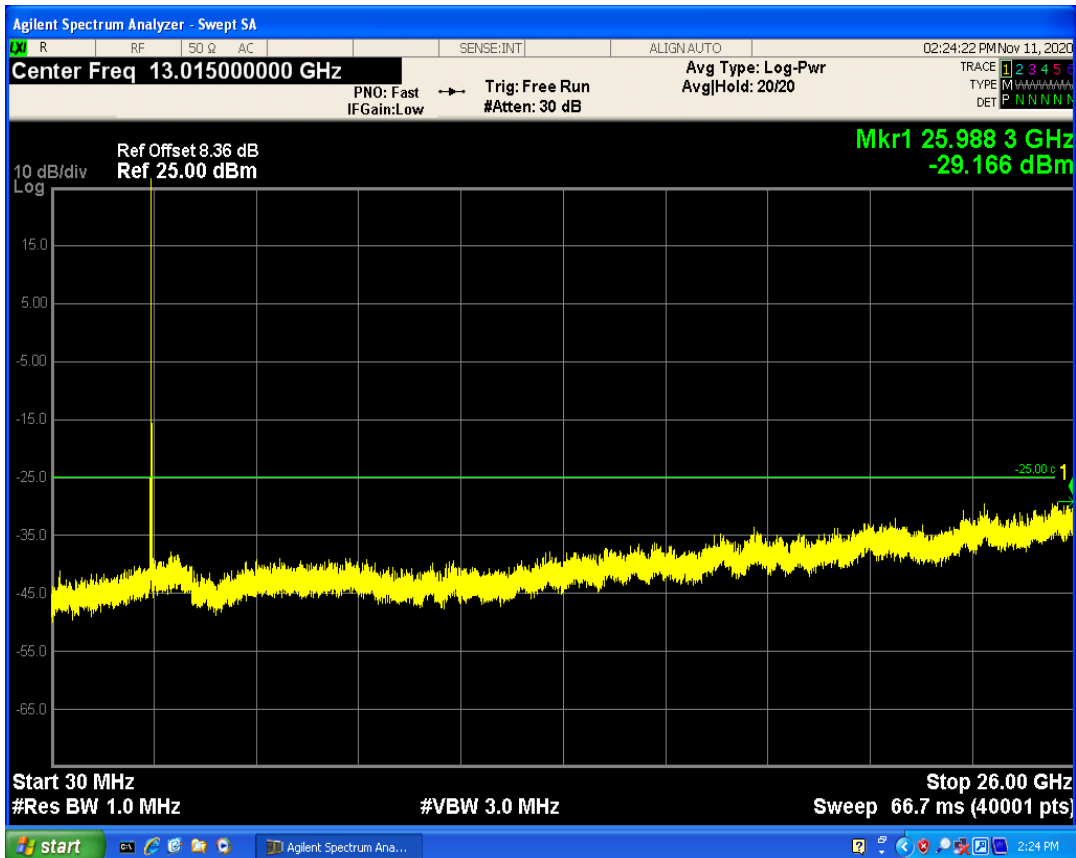

LTE Band7 QAM16 BW=10MHz Channel=21400 RB Size=50 Position=#0

LTE Band7 QPSK BW=15MHz Channel=20825 RB Size=1 Position=#0

LTE Band7 QPSK BW=15MHz Channel=20825 RB Size=75 Position=#0

LTE Band7 QAM16 BW=15MHz Channel=20825 RB Size=75 Position=#0

LTE Band7 QAM16 BW=15MHz Channel=20825 RB Size=1 Position=#0

LTE Band7 QPSK BW=15MHz Channel=21100 RB Size=1 Position=#0

LTE Band7 QPSK BW=15MHz Channel=21100 RB Size=75 Position=#0

LTE Band7 QAM16 BW=15MHz Channel=21100 RB Size=1 Position=#0

LTE Band7 QAM16 BW=15MHz Channel=21100 RB Size=75 Position=#0

LTE Band7 QPSK BW=15MHz Channel=21375 RB Size=1 Position=#0

LTE Band7 QPSK BW=15MHz Channel=21375 RB Size=75 Position=#0

LTE Band7 QAM16 BW=15MHz Channel=21375 RB Size=1 Position=#0