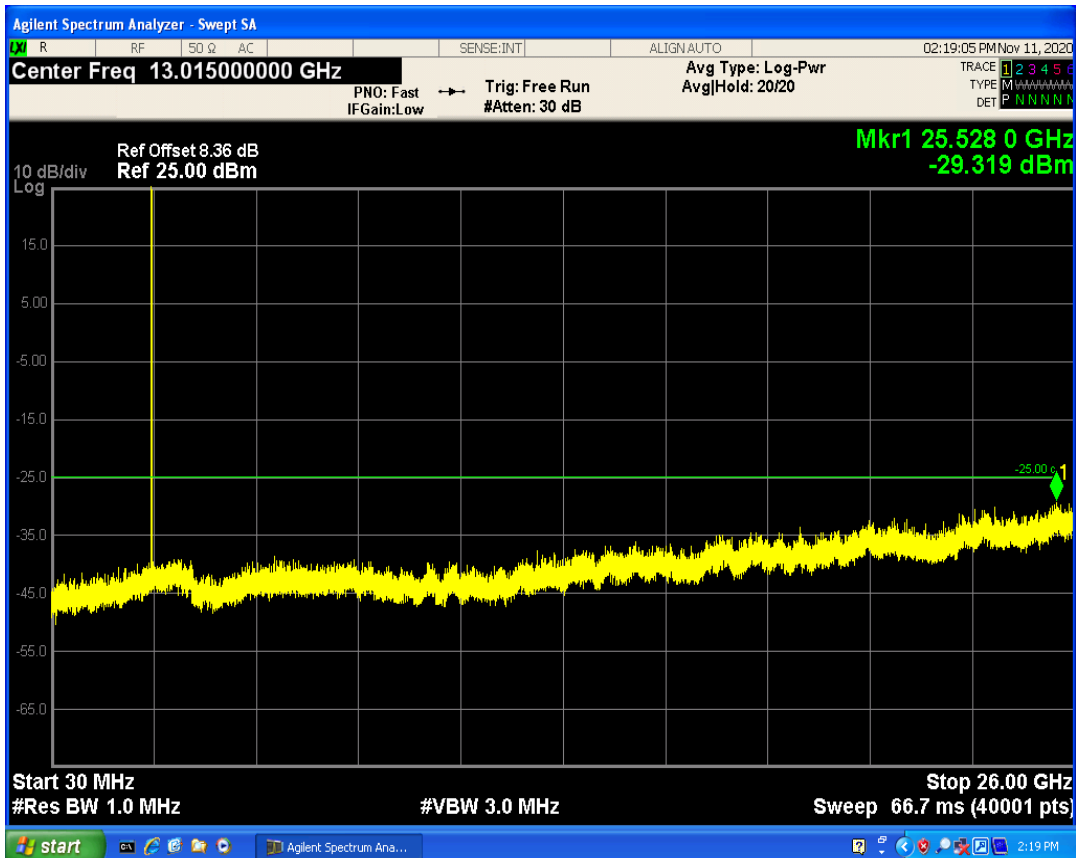

LTE Band7 QAM16 BW=5MHz Channel=20775 RB Size=1 Position=#0

LTE Band7 QPSK BW=5MHz Channel=21100 RB Size=1 Position=#0

LTE Band7 QPSK BW=5MHz Channel=21100 RB Size=25 Position=#0

LTE Band7 QAM16 BW=5MHz Channel=21100 RB Size=1 Position=#0

LTE Band7 QAM16 BW=5MHz Channel=21100 RB Size=25 Position=#0

LTE Band7 QPSK BW=5MHz Channel=21425 RB Size=1 Position=#0

LTE Band7 QPSK BW=5MHz Channel=21425 RB Size=25 Position=#0

LTE Band7 QAM16 BW=5MHz Channel=21425 RB Size=1 Position=#0

LTE Band7 QAM16 BW=5MHz Channel=21425 RB Size=25 Position=#0

LTE Band7 QPSK BW=10MHz Channel=20800 RB Size=1 Position=#0

LTE Band7 QAM16 BW=10MHz Channel=20800 RB Size=1 Position=#0

LTE Band7 QPSK BW=10MHz Channel=20800 RB Size=50 Position=#0