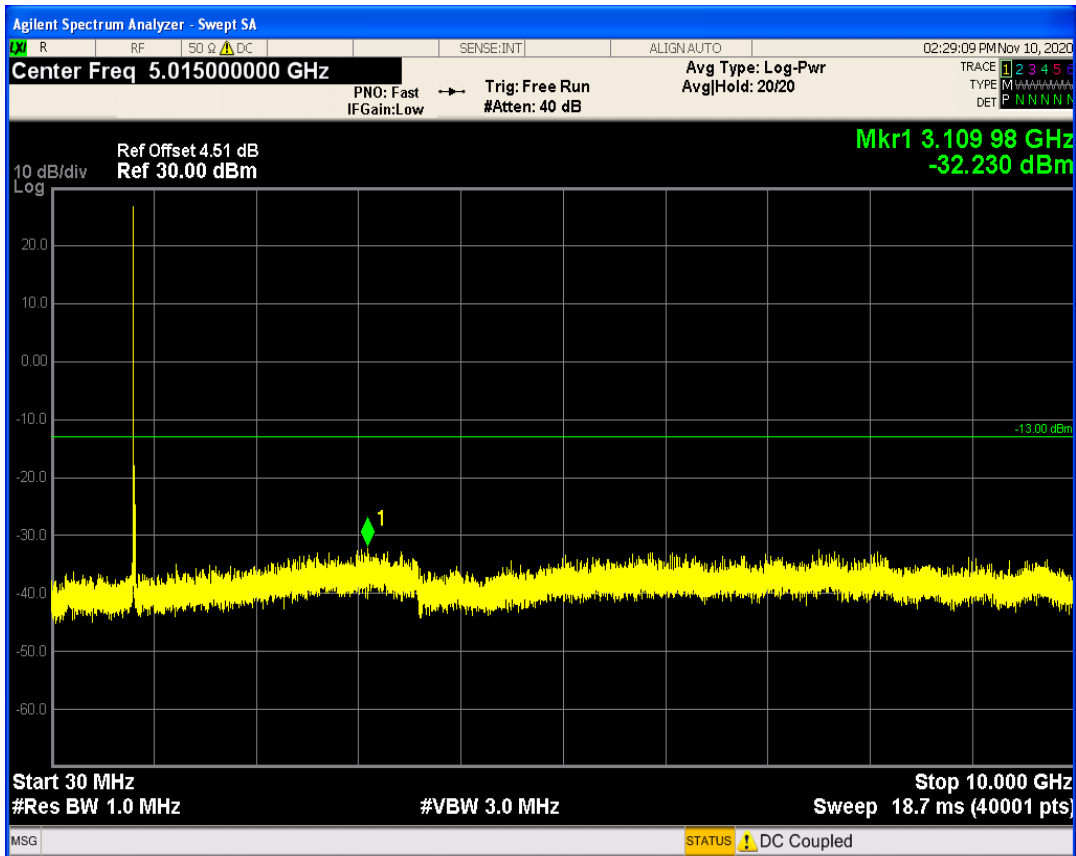

LTE Band5 QAM16 BW=5MHz Channel=20525 RB Size=25 Position=#0

LTE Band5 QPSK BW=5MHz Channel=20625 RB Size=1 Position=#0

LTE Band5 QPSK BW=5MHz Channel=20625 RB Size=25 Position=#0

LTE Band5 QAM16 BW=5MHz Channel=20625 RB Size=25 Position=#0

LTE Band5 QAM16 BW=5MHz Channel=20625 RB Size=1 Position=#0

LTE Band5 QPSK BW=10MHz Channel=20450 RB Size=1 Position=#0

LTE Band5 QPSK BW=10MHz Channel=20450 RB Size=50 Position=#0

LTE Band5 QAM16 BW=10MHz Channel=20450 RB Size=1 Position=#0

LTE Band5 QAM16 BW=10MHz Channel=20450 RB Size=50 Position=#0

LTE Band5 QPSK BW=10MHz Channel=20525 RB Size=1 Position=#0

LTE Band5 QPSK BW=10MHz Channel=20525 RB Size=50 Position=#0

LTE Band5 QAM16 BW=10MHz Channel=20525 RB Size=50 Position=#0

LTE Band5 QAM16 BW=10MHz Channel=20525 RB Size=1 Position=#0

LTE Band5 QPSK BW=10MHz Channel=20600 RB Size=1 Position=#0

LTE Band5 QPSK BW=10MHz Channel=20600 RB Size=50 Position=#0

LTE Band5 QAM16 BW=10MHz Channel=20600 RB Size=50 Position=#0