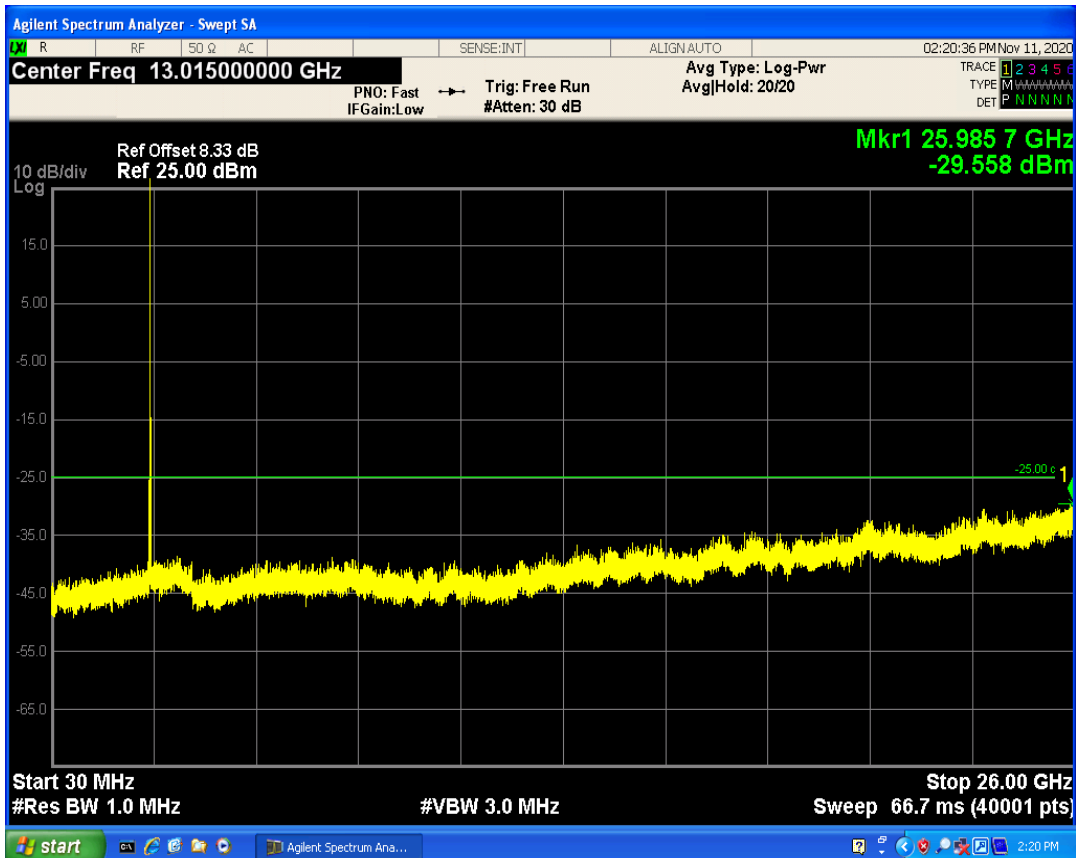

LTE Band7 QAM16 BW=5MHz Channel=21100 RB Size=25 Position=#0

LTE Band7 QPSK BW=5MHz Channel=21425 RB Size=1 Position=#0

LTE Band7 QPSK BW=5MHz Channel=21425 RB Size=25 Position=#0

LTE Band7 QAM16 BW=5MHz Channel=21425 RB Size=1 Position=#0

LTE Band7 QAM16 BW=5MHz Channel=21425 RB Size=25 Position=#0

LTE Band7 QPSK BW=10MHz Channel=20800 RB Size=1 Position=#0

LTE Band7 QAM16 BW=10MHz Channel=20800 RB Size=1 Position=#0

LTE Band7 QPSK BW=10MHz Channel=20800 RB Size=50 Position=#0

LTE Band7 QAM16 BW=10MHz Channel=20800 RB Size=50 Position=#0

LTE Band7 QPSK BW=10MHz Channel=21100 RB Size=1 Position=#0

LTE Band7 QPSK BW=10MHz Channel=21100 RB Size=50 Position=#0

LTE Band7 QAM16 BW=10MHz Channel=21100 RB Size=1 Position=#0