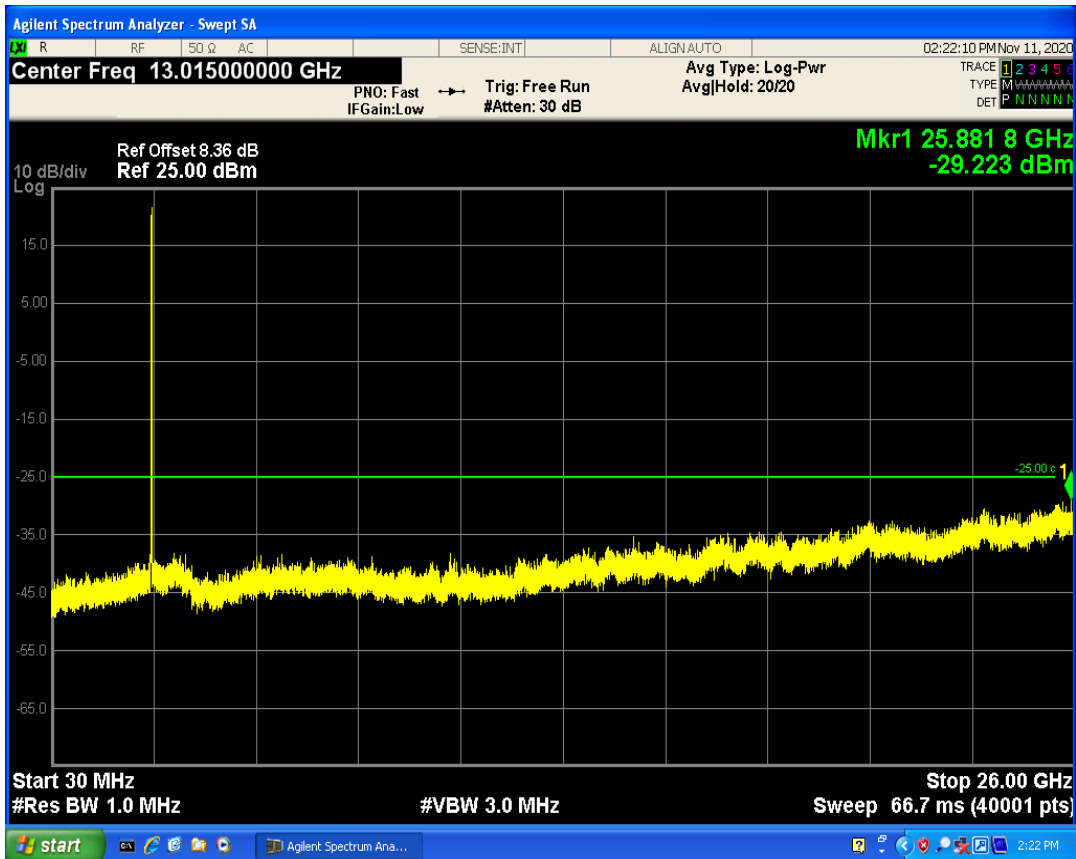

LTE Band7 QAM16 BW=10MHz Channel=20800 RB Size=50 Position=#0

LTE Band7 QPSK BW=10MHz Channel=21100 RB Size=1 Position=#0

LTE Band7 QPSK BW=10MHz Channel=21100 RB Size=50 Position=#0

LTE Band7 QAM16 BW=10MHz Channel=21100 RB Size=1 Position=#0

LTE Band7 QAM16 BW=10MHz Channel=21100 RB Size=50 Position=#0

LTE Band7 QPSK BW=10MHz Channel=21400 RB Size=1 Position=#0

LTE Band7 QPSK BW=10MHz Channel=21400 RB Size=50 Position=#0

LTE Band7 QAM16 BW=10MHz Channel=21400 RB Size=1 Position=#0

LTE Band7 QAM16 BW=10MHz Channel=21400 RB Size=50 Position=#0

LTE Band7 QPSK BW=15MHz Channel=20825 RB Size=1 Position=#0

LTE Band7 QPSK BW=15MHz Channel=20825 RB Size=75 Position=#0

LTE Band7 QAM16 BW=15MHz Channel=20825 RB Size=75 Position=#0