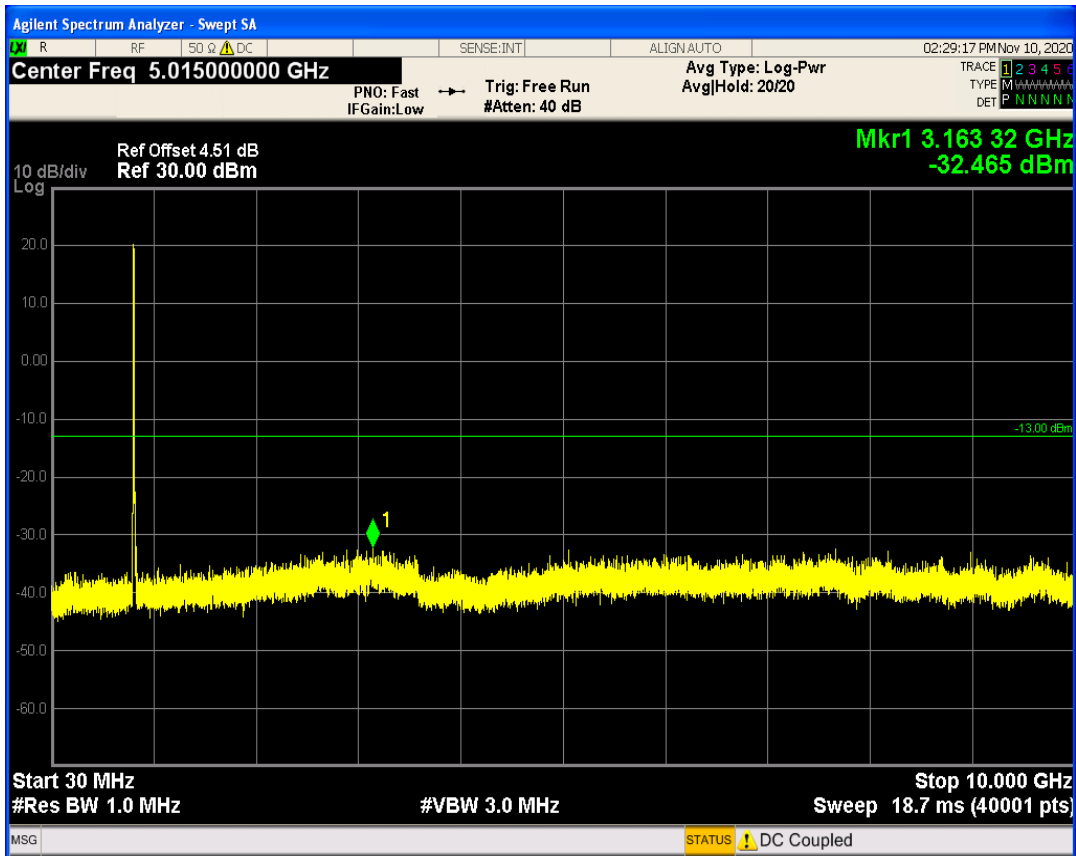

LTE Band5 QAM16 BW=5MHz Channel=20525 RB Size=25 Position=#0

LTE Band5 QPSK BW=5MHz Channel=20625 RB Size=1 Position=#0

LTE Band5 QPSK BW=5MHz Channel=20625 RB Size=25 Position=#0

LTE Band5 QAM16 BW=5MHz Channel=20625 RB Size=25 Position=#0

LTE Band5 QAM16 BW=5MHz Channel=20625 RB Size=1 Position=#0

LTE Band5 QPSK BW=10MHz Channel=20450 RB Size=1 Position=#0

LTE Band5 QPSK BW=10MHz Channel=20450 RB Size=50 Position=#0

LTE Band5 QAM16 BW=10MHz Channel=20450 RB Size=1 Position=#0

LTE Band5 QAM16 BW=10MHz Channel=20450 RB Size=50 Position=#0

LTE Band5 QPSK BW=10MHz Channel=20525 RB Size=1 Position=#0

LTE Band5 QPSK BW=10MHz Channel=20525 RB Size=50 Position=#0

LTE Band5 QAM16 BW=10MHz Channel=20525 RB Size=50 Position=#0

LTE Band5 QAM16 BW=10MHz Channel=20525 RB Size=1 Position=#0

LTE Band5 QPSK BW=10MHz Channel=20600 RB Size=1 Position=#0

LTE Band5 QPSK BW=10MHz Channel=20600 RB Size=50 Position=#0

LTE Band5 QAM16 BW=10MHz Channel=20600 RB Size=50 Position=#0