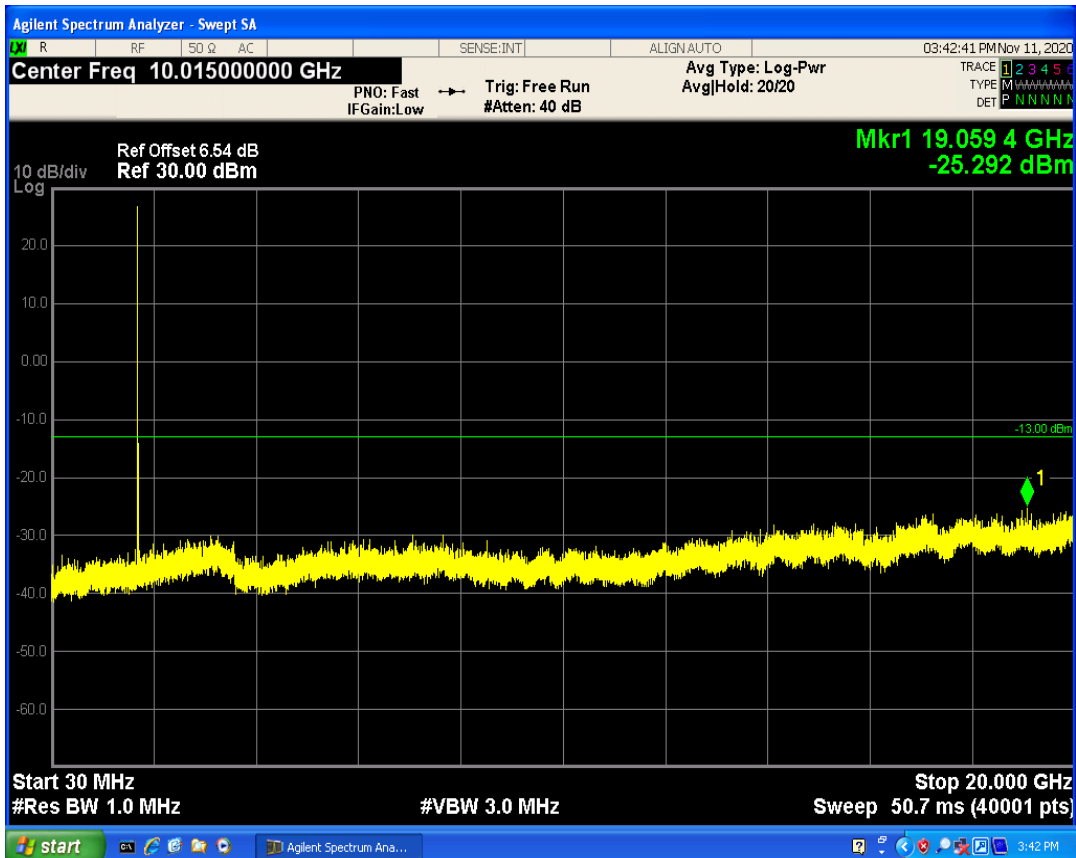

LTE Band66 QAM16 BW=3MHz Channel=131987 RB Size=15 Position=#0

LTE Band66 QPSK BW=3MHz Channel=132657 RB Size=1 Position=#0

LTE Band66 QAM16 BW=3MHz Channel=132657 RB Size=1 Position=#0

LTE Band66 QPSK BW=3MHz Channel=132657 RB Size=15 Position=#0

LTE Band66 QAM16 BW=3MHz Channel=132657 RB Size=15 Position=#0

LTE Band66 QPSK BW=5MHz Channel=131997 RB Size=1 Position=#0

LTE Band66 QPSK BW=5MHz Channel=131997 RB Size=25 Position=#0

LTE Band66 QAM16 BW=5MHz Channel=131997 RB Size=1 Position=#0

LTE Band66 QPSK BW=5MHz Channel=132647 RB Size=1 Position=#0

LTE Band66 QAM16 BW=5MHz Channel=131997 RB Size=25 Position=#0

LTE Band66 QPSK BW=5MHz Channel=132647 RB Size=25 Position=#0

LTE Band66 QAM16 BW=5MHz Channel=132647 RB Size=1 Position=#0