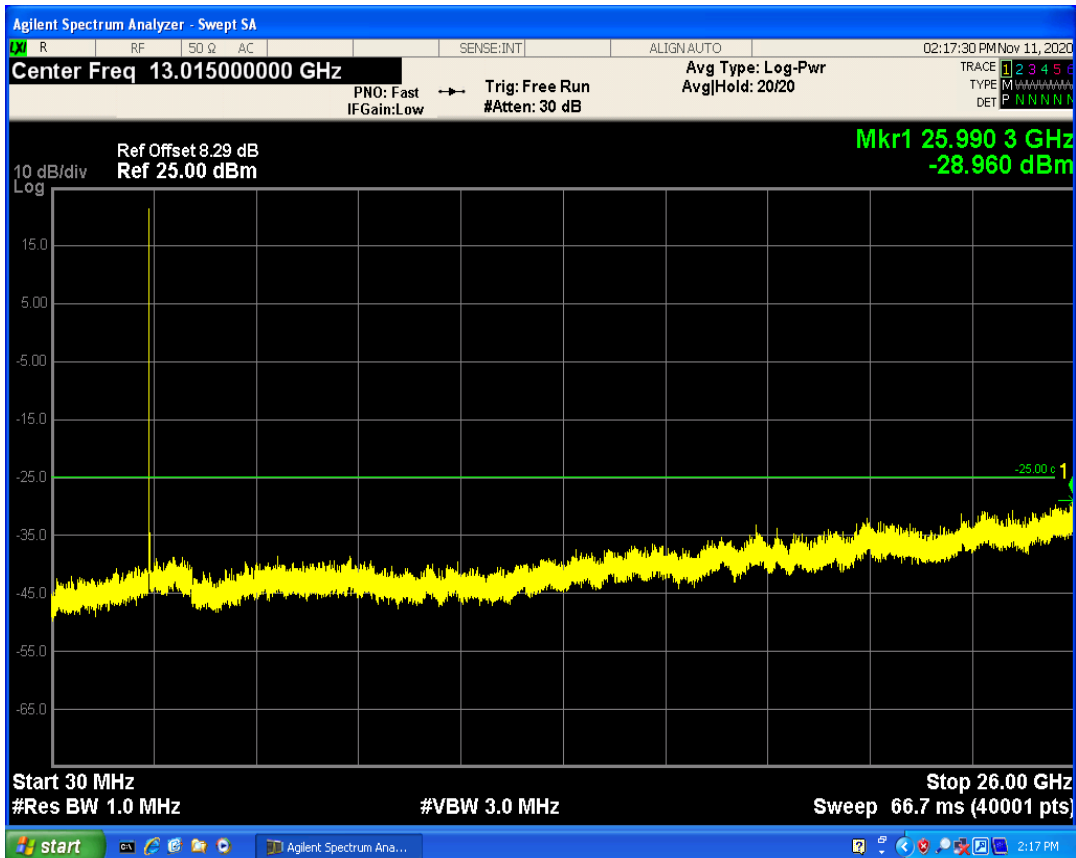

LTE Band66 QAM16 BW=20MHz Channel=132072 RB Size=1 Position=#0

LTE Band66 QPSK BW=20MHz Channel=132572 RB Size=1 Position=#0

LTE Band66 QPSK BW=20MHz Channel=132572 RB Size=100 Position=#0

LTE Band66 QAM16 BW=20MHz Channel=132572 RB Size=1 Position=#0

LTE Band66 QAM16 BW=20MHz Channel=132572 RB Size=100 Position=#0

LTE Band7 QPSK BW=5MHz Channel=20775 RB Size=1 Position=#0

LTE Band7 QPSK BW=5MHz Channel=20775 RB Size=25 Position=#0

LTE Band7 QAM16 BW=5MHz Channel=20775 RB Size=25 Position=#0

LTE Band7 QAM16 BW=5MHz Channel=20775 RB Size=1 Position=#0

LTE Band7 QPSK BW=5MHz Channel=21100 RB Size=1 Position=#0

LTE Band7 QPSK BW=5MHz Channel=21100 RB Size=25 Position=#0

LTE Band7 QAM16 BW=5MHz Channel=21100 RB Size=1 Position=#0