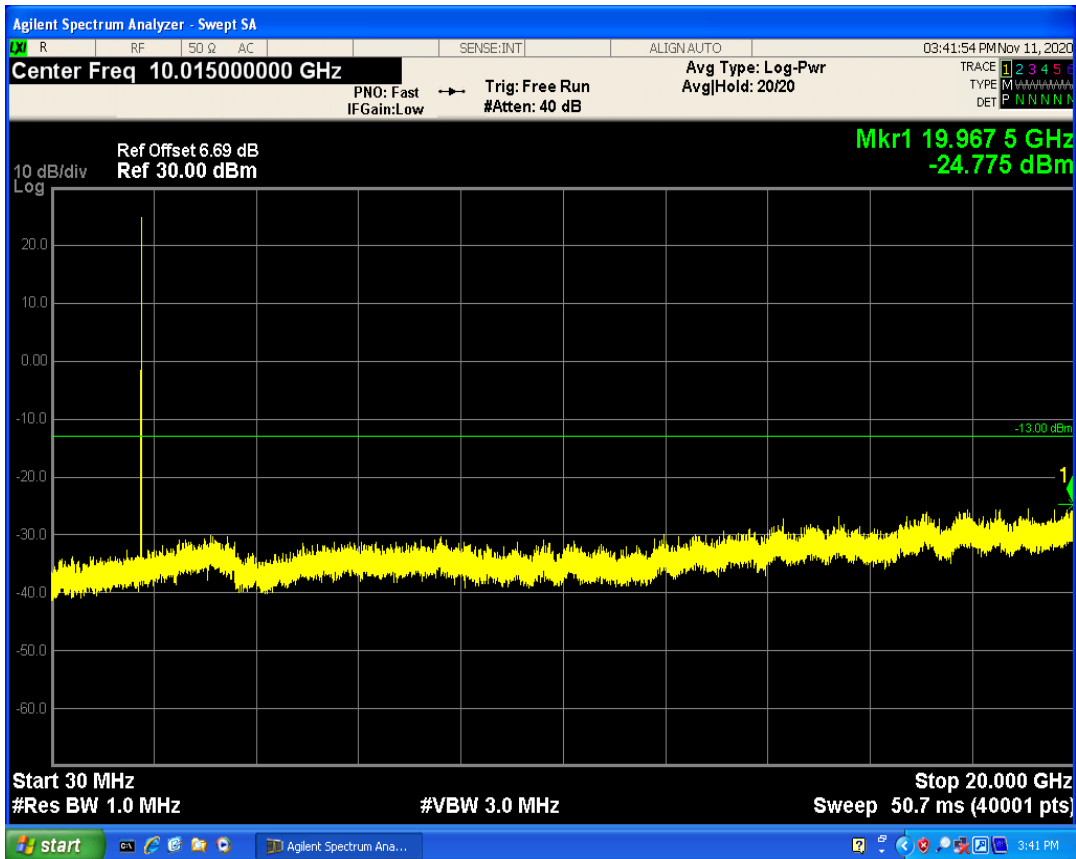

LTE Band66 QAM16 BW=1.4MHz Channel=132665 RB Size=6 Position=#0

LTE Band66 QPSK BW=3MHz Channel=131987 RB Size=1 Position=#0

LTE Band66 QPSK BW=3MHz Channel=131987 RB Size=15 Position=#0

LTE Band66 QAM16 BW=3MHz Channel=131987 RB Size=1 Position=#0

LTE Band66 QAM16 BW=3MHz Channel=131987 RB Size=15 Position=#0

LTE Band66 QPSK BW=3MHz Channel=132657 RB Size=1 Position=#0

LTE Band66 QAM16 BW=3MHz Channel=132657 RB Size=1 Position=#0

LTE Band66 QPSK BW=3MHz Channel=132657 RB Size=15 Position=#0

LTE Band66 QAM16 BW=3MHz Channel=132657 RB Size=15 Position=#0

LTE Band66 QPSK BW=5MHz Channel=131997 RB Size=1 Position=#0

LTE Band66 QPSK BW=5MHz Channel=131997 RB Size=25 Position=#0

LTE Band66 QAM16 BW=5MHz Channel=131997 RB Size=1 Position=#0