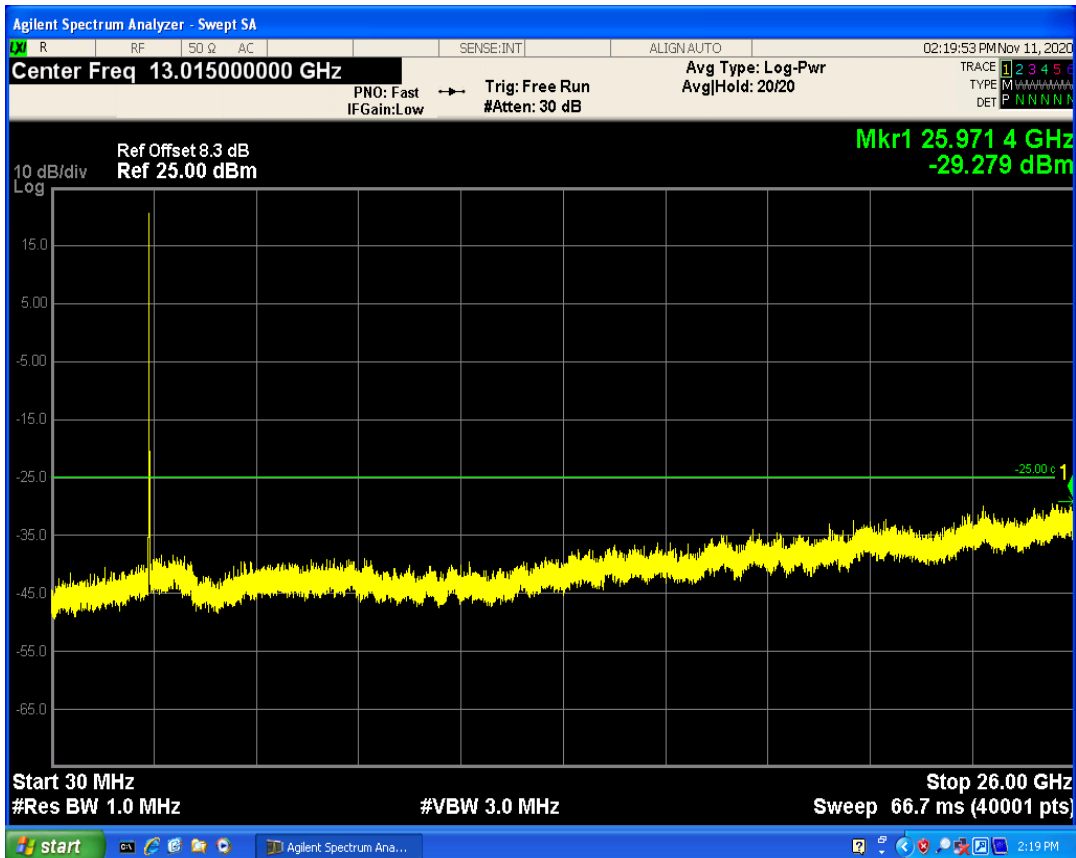

LTE Band7 QAM16 BW=5MHz Channel=21100 RB Size=25 Position=#0

LTE Band7 QPSK BW=5MHz Channel=21425 RB Size=1 Position=#0

LTE Band7 QPSK BW=5MHz Channel=21425 RB Size=25 Position=#0

LTE Band7 QAM16 BW=5MHz Channel=21425 RB Size=1 Position=#0

LTE Band7 QAM16 BW=5MHz Channel=21425 RB Size=25 Position=#0

LTE Band7 QPSK BW=10MHz Channel=20800 RB Size=1 Position=#0

LTE Band7 QAM16 BW=10MHz Channel=20800 RB Size=1 Position=#0

LTE Band7 QPSK BW=10MHz Channel=20800 RB Size=50 Position=#0

LTE Band7 QAM16 BW=10MHz Channel=20800 RB Size=50 Position=#0

LTE Band7 QPSK BW=10MHz Channel=21100 RB Size=1 Position=#0

LTE Band7 QPSK BW=10MHz Channel=21100 RB Size=50 Position=#0

LTE Band7 QAM16 BW=10MHz Channel=21100 RB Size=1 Position=#0