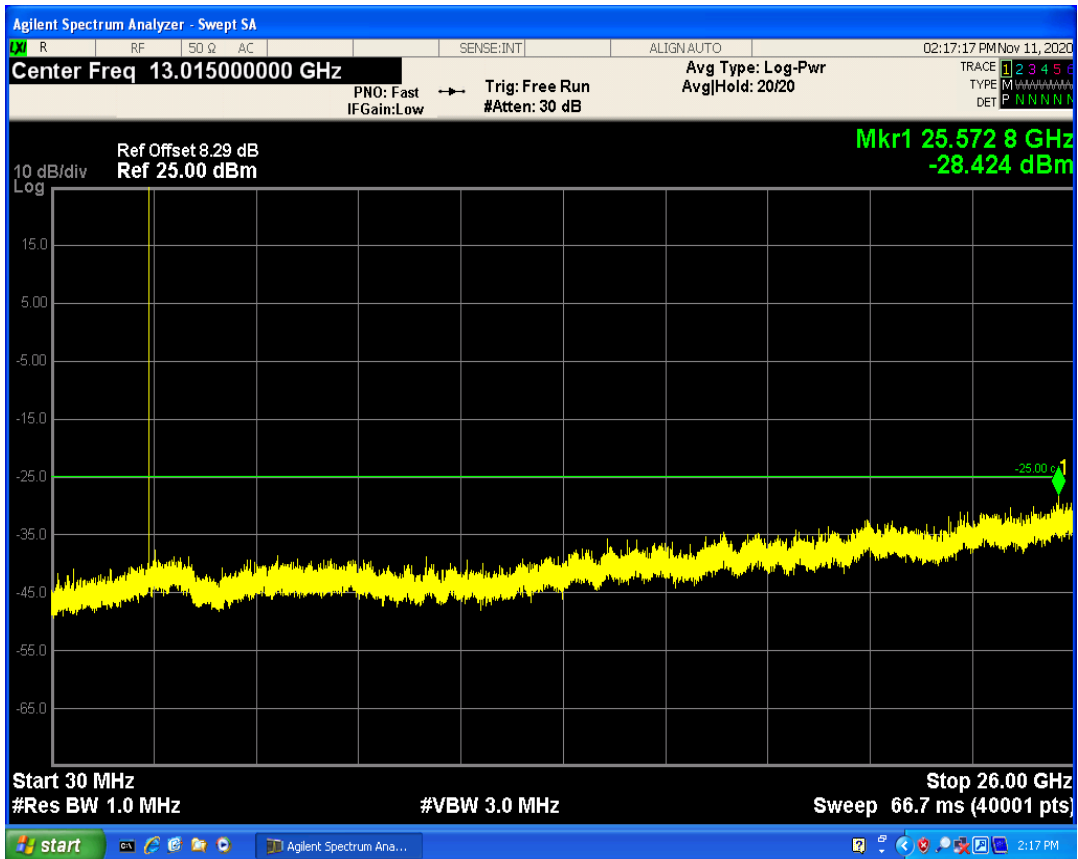

LTE Band66 QAM16 BW=20MHz Channel=132072 RB Size=1 Position=#0

LTE Band66 QPSK BW=20MHz Channel=132572 RB Size=1 Position=#0

LTE Band66 QPSK BW=20MHz Channel=132572 RB Size=100 Position=#0

LTE Band66 QAM16 BW=20MHz Channel=132572 RB Size=1 Position=#0

LTE Band66 QAM16 BW=20MHz Channel=132572 RB Size=100 Position=#0

LTE Band7 QPSK BW=5MHz Channel=20775 RB Size=1 Position=#0

LTE Band7 QPSK BW=5MHz Channel=20775 RB Size=25 Position=#0

LTE Band7 QAM16 BW=5MHz Channel=20775 RB Size=25 Position=#0

LTE Band7 QAM16 BW=5MHz Channel=20775 RB Size=1 Position=#0

LTE Band7 QPSK BW=5MHz Channel=21100 RB Size=1 Position=#0

LTE Band7 QPSK BW=5MHz Channel=21100 RB Size=25 Position=#0

LTE Band7 QAM16 BW=5MHz Channel=21100 RB Size=1 Position=#0