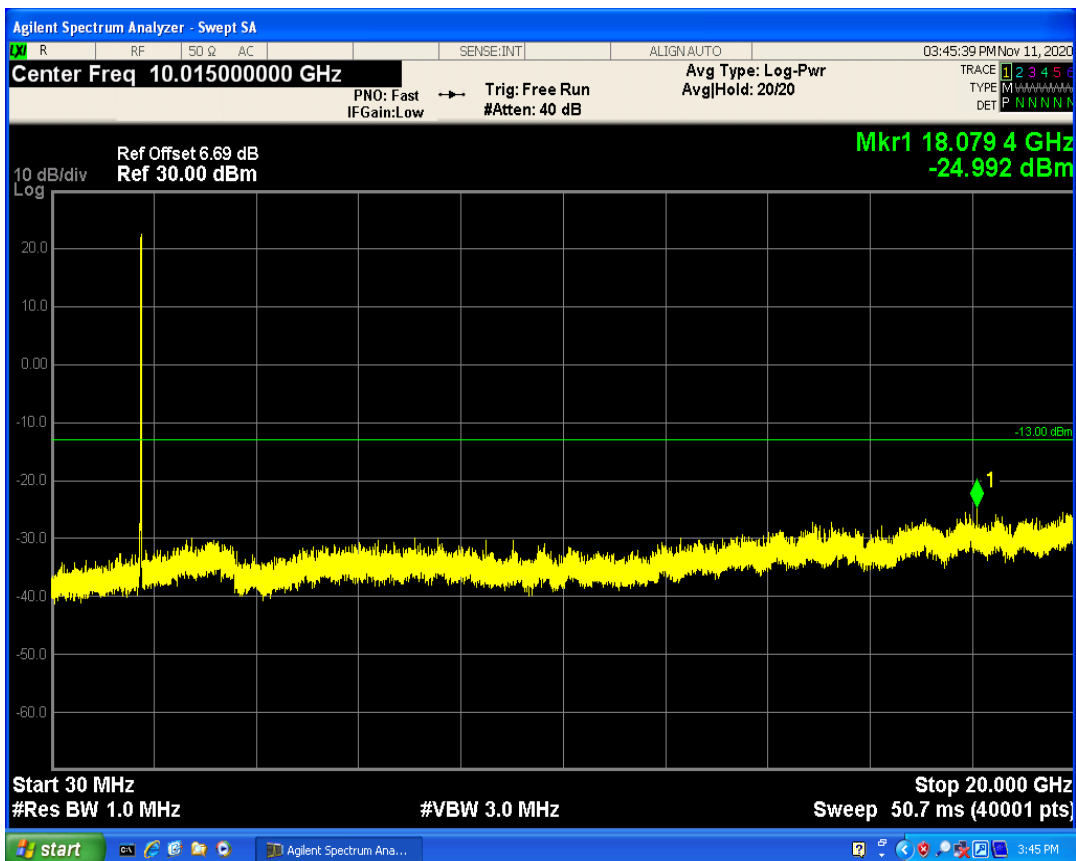

LTE Band66 QAM16 BW=5MHz Channel=132647 RB Size=25 Position=#0

LTE Band66 QPSK BW=10MHz Channel=132022 RB Size=1 Position=#0

LTE Band66 QPSK BW=10MHz Channel=132022 RB Size=50 Position=#0

LTE Band66 QAM16 BW=10MHz Channel=132022 RB Size=1 Position=#0

LTE Band66 QAM16 BW=10MHz Channel=132022 RB Size=50 Position=#0

LTE Band66 QPSK BW=10MHz Channel=132622 RB Size=1 Position=#0

LTE Band66 QPSK BW=10MHz Channel=132622 RB Size=50 Position=#0

LTE Band66 QAM16 BW=10MHz Channel=132622 RB Size=50 Position=#0

LTE Band66 QAM16 BW=10MHz Channel=132622 RB Size=1 Position=#0

LTE Band66 QPSK BW=15MHz Channel=132047 RB Size=1 Position=#0

LTE Band66 QPSK BW=15MHz Channel=132047 RB Size=75 Position=#0

LTE Band66 QAM16 BW=15MHz Channel=132047 RB Size=1 Position=#0