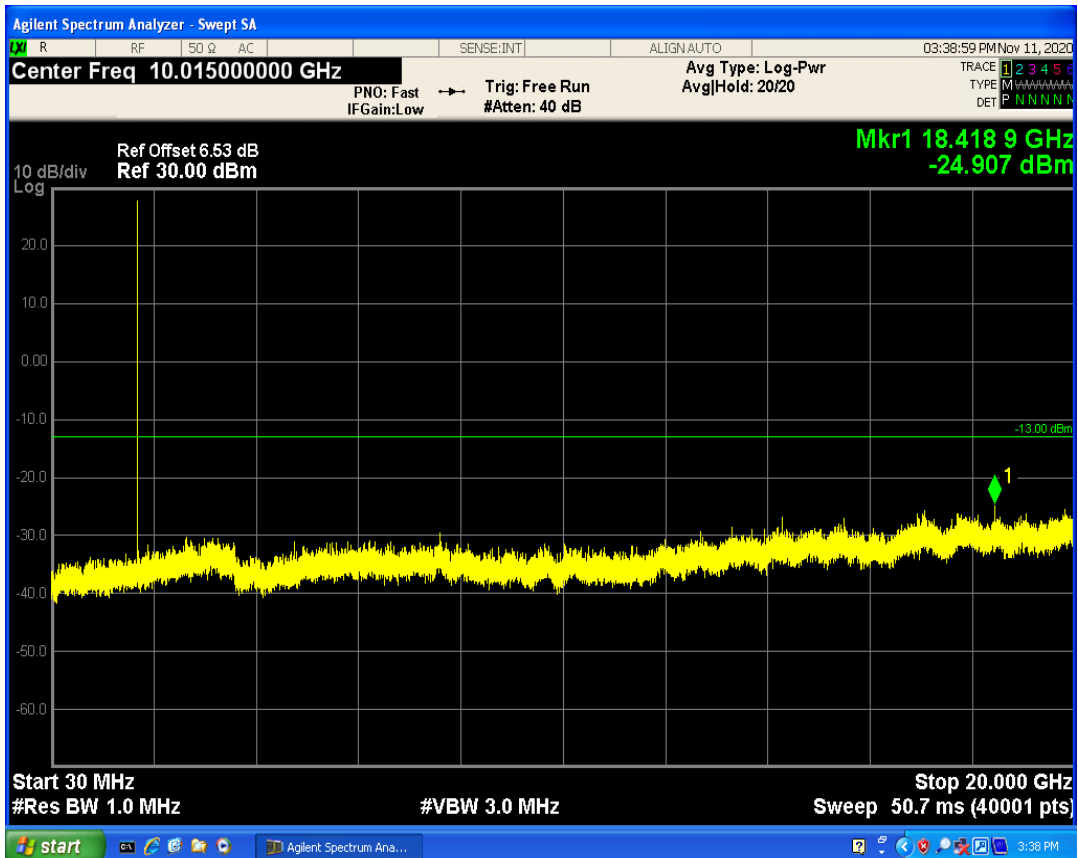

LTE Band5 QAM16 BW=10MHz Channel=20525 RB Size=1 Position=#0

LTE Band5 QPSK BW=10MHz Channel=20600 RB Size=1 Position=#0

LTE Band5 QPSK BW=10MHz Channel=20600 RB Size=50 Position=#0

LTE Band5 QAM16 BW=10MHz Channel=20600 RB Size=50 Position=#0

LTE Band5 QAM16 BW=10MHz Channel=20600 RB Size=1 Position=#0

LTE Band66 QPSK BW=1.4MHz Channel=131979 RB Size=1 Position=#0

LTE Band66 QPSK BW=1.4MHz Channel=131979 RB Size=6 Position=#0

LTE Band66 QAM16 BW=1.4MHz Channel=131979 RB Size=1 Position=#0

LTE Band66 QAM16 BW=1.4MHz Channel=131979 RB Size=6 Position=#0

LTE Band66 QPSK BW=1.4MHz Channel=132665 RB Size=1 Position=#0

LTE Band66 QPSK BW=1.4MHz Channel=132665 RB Size=6 Position=#0

LTE Band66 QAM16 BW=1.4MHz Channel=132665 RB Size=1 Position=#0