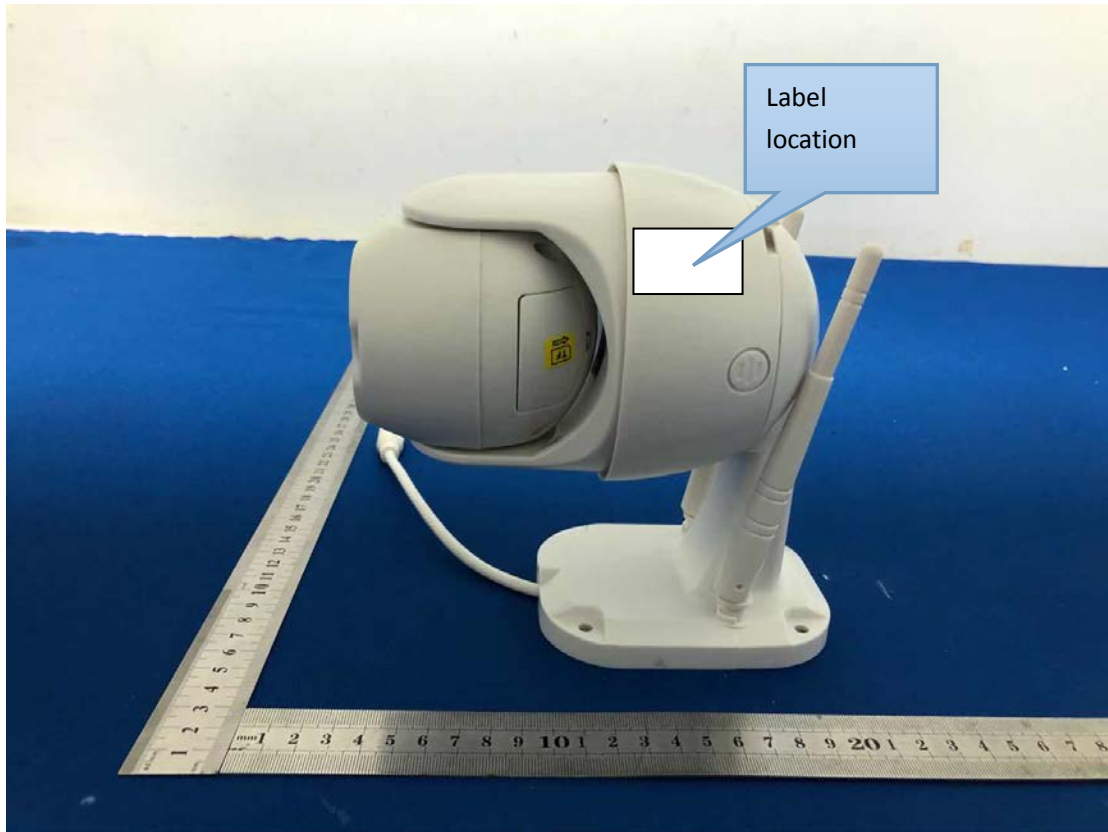

Label & label location

Size:40*20mm

WiFi camera

FCC ID: 2AXQI-AR-D1

This device complies with part 15 of the FCC Rules. Operation is subject to the following two conditions:

- (1) This device may not cause harmful interference, and
- (2) This device must accept any interference received, including interference that may cause undesired operation.