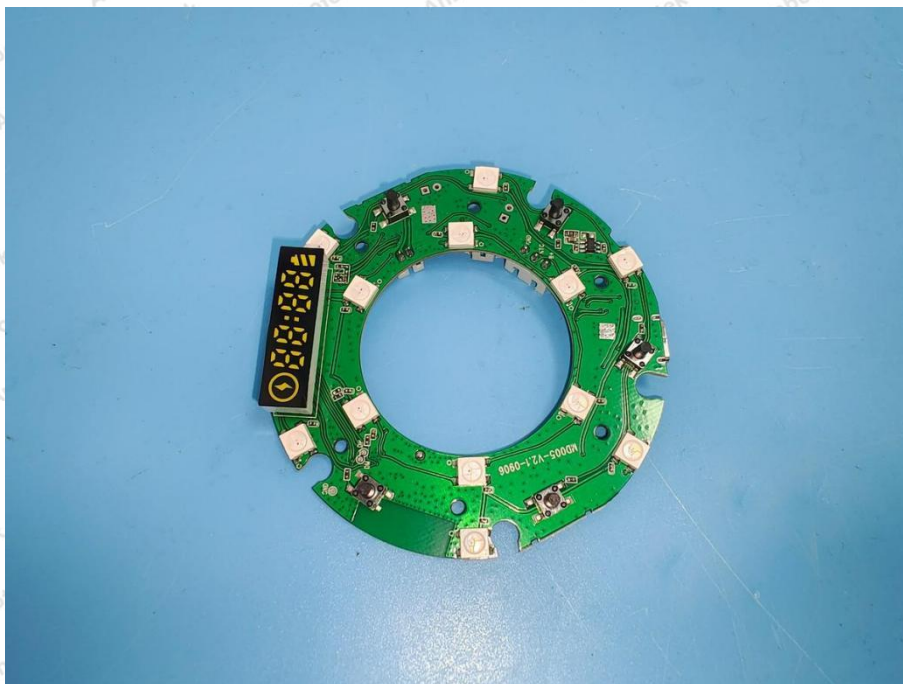

Hotline

400-003-0500

www.anbotek.com.cn

ANT

Shenzhen Anbotek Compliance Laboratory Limited

Address: 1/F., Building D, Sogood Science and Technology Park, Sanwei Community, Hangcheng Street, Bao'an District, Shenzhen, Guangdong, China.
Tel: (86) 0755-26066440 Fax: (86) 0755-26014772 Email: service@anbotek.com