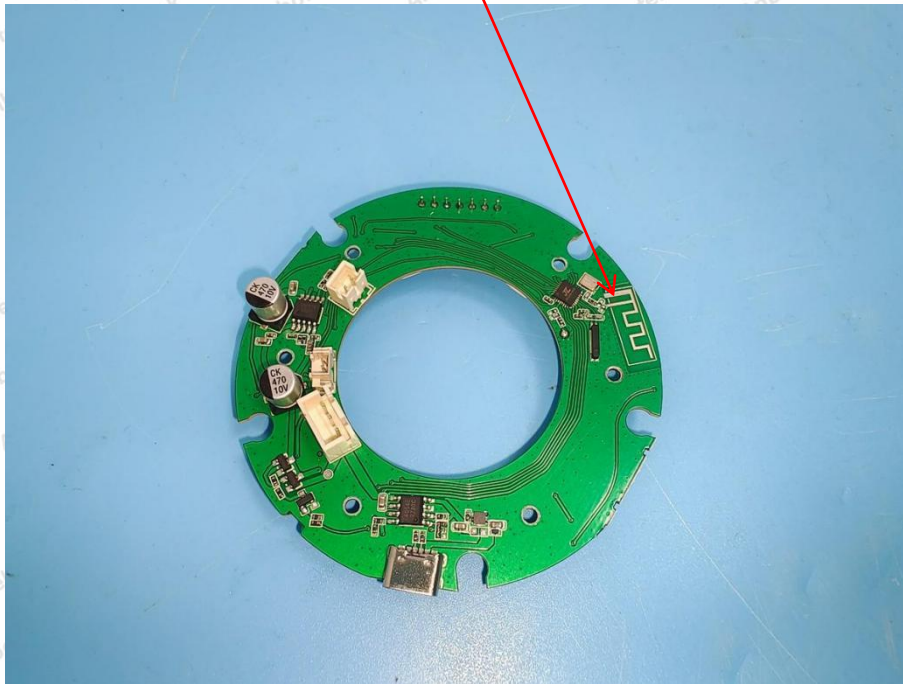

Hotline

400-003-0500

www.anbotek.com.cn

ANT

Shenzhen Anbotek Compliance Laboratory Limited

Address: 1/F., Building D, Sogood Science and Technology Park, Sanwei Community, Hangcheng Street, Bao'an District, Shenzhen, Guangdong, China.
Tel: (86) 0755-26066440 Fax: (86) 0755-26014772 Email: service@anbotek.com