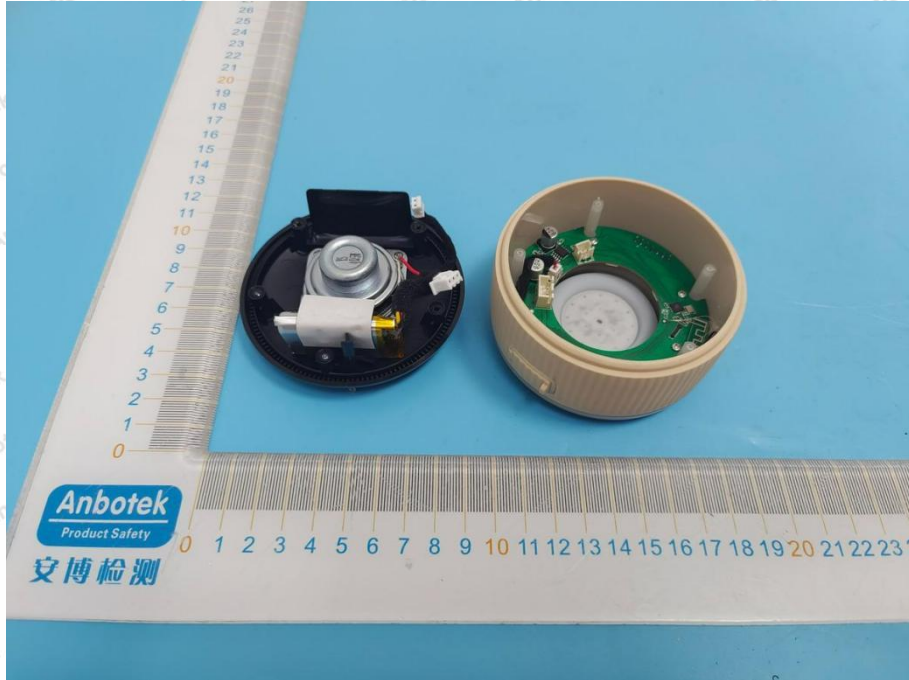

Appendix III -- Internal Photograph

Shenzhen Anbotek Compliance Laboratory Limited

Address: 1/F., Building D, Sogood Science and Technology Park, Sanwei Community, Hangcheng Street, Bao'an District, Shenzhen, Guangdong, China.
Tel: (86) 0755-26066440 Fax: (86) 0755-26014772 Email: service@anbotek.com