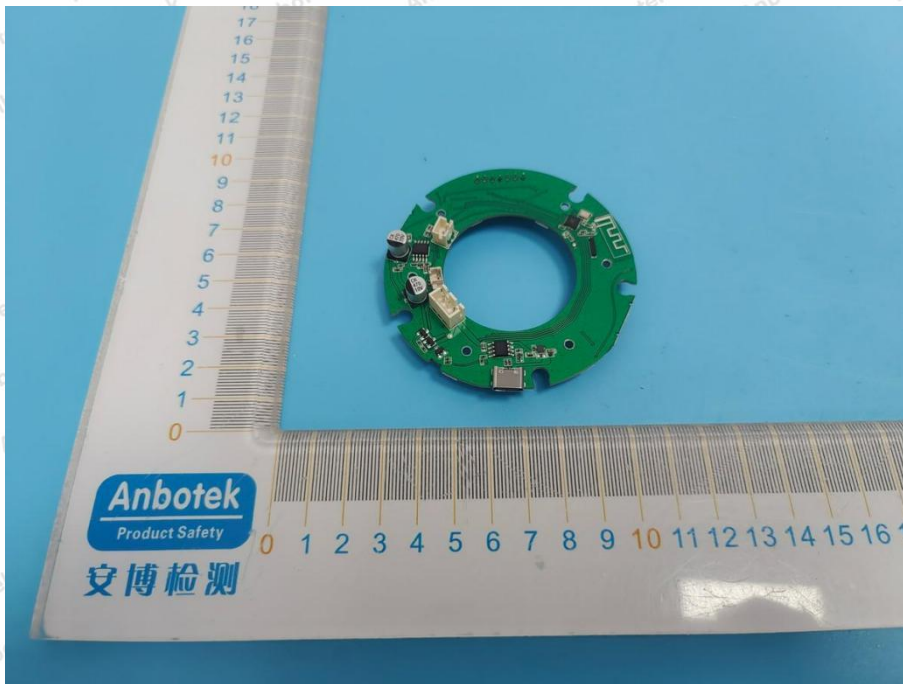

Appendix III -- Internal Photograph

Shenzhen Anbotek Compliance Laboratory Limited

Address: 1/F., Building D, Sogood Science and Technology Park, Sanwei Community, Hangcheng Street, Bao'an District, Shenzhen, Guangdong, China.
Tel: (86) 0755-26066440 Fax: (86) 0755-26014772 Email: service@anbotek.com