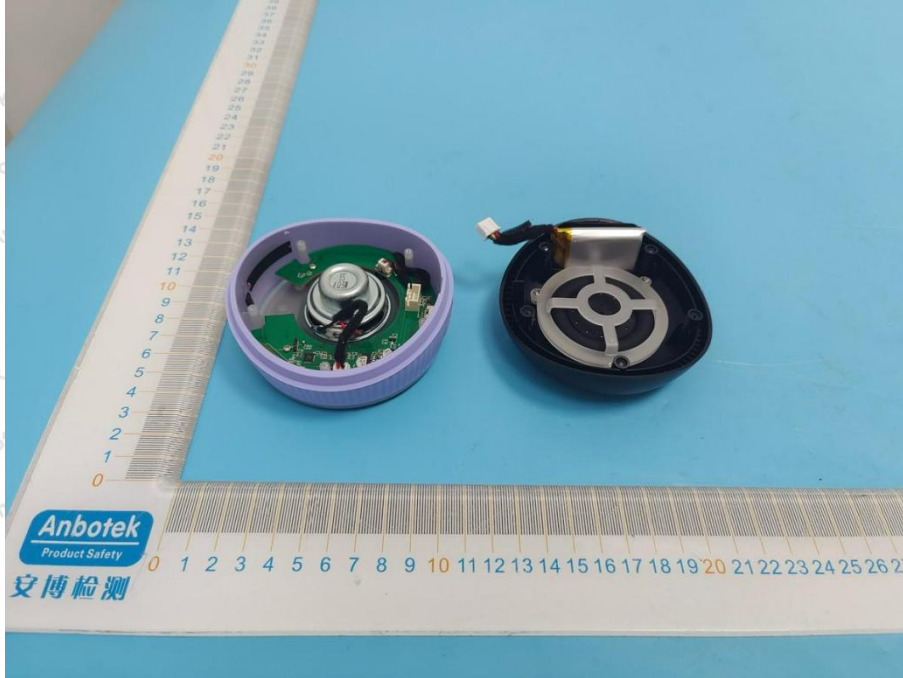

Appendix III -- Internal Photograph

Shenzhen Anbotek Compliance Laboratory Limited

Address: 1/F., Building D, Sogood Science and Technology Park, Sanwei Community, Hangcheng Street, Bao'an District, Shenzhen, Guangdong, China.
Tel: (86) 0755-26066440 Fax: (86) 0755-26014772 Email: service@anbotek.com