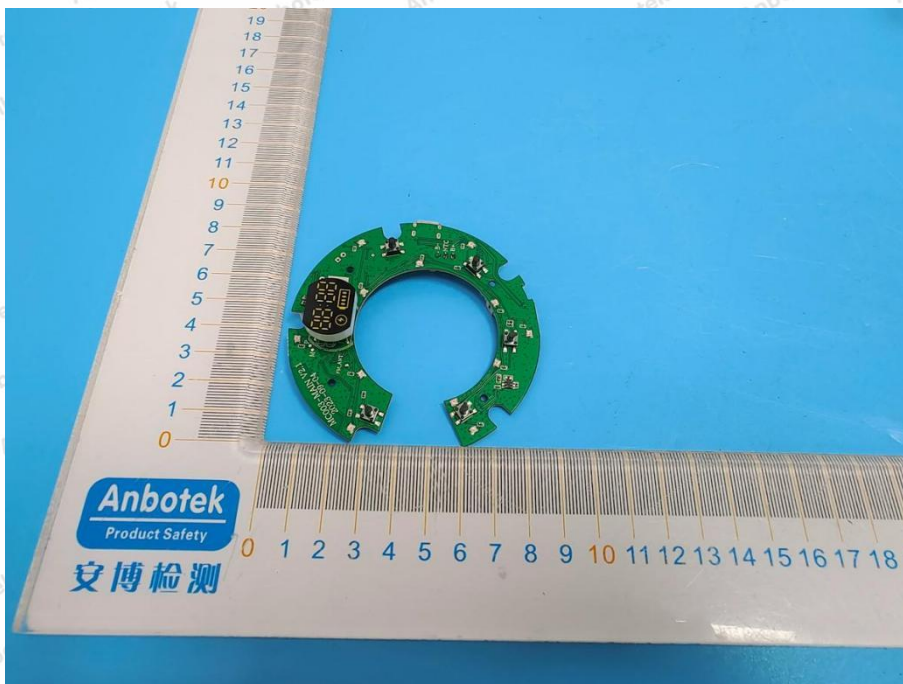

Appendix III -- Internal Photograph

Shenzhen Anbotek Compliance Laboratory Limited

Address: 1/F., Building D, Sogood Science and Technology Park, Sanwei Community, Hangcheng Street, Bao'an District, Shenzhen, Guangdong, China.
Tel: (86) 0755-26066440 Fax: (86) 0755-26014772 Email: service@anbotek.com