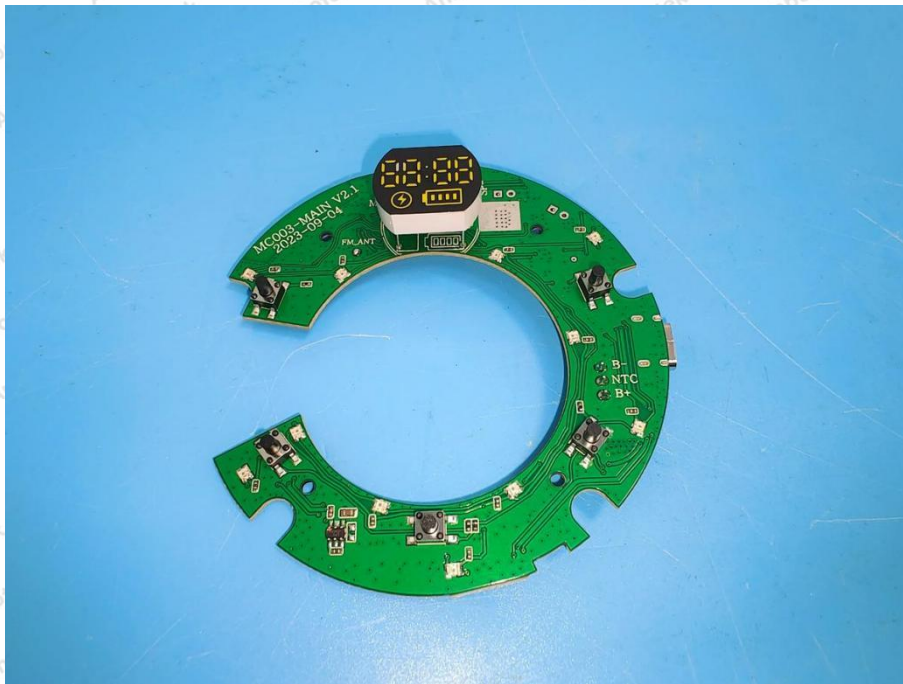

Shenzhen Anbotek Compliance Laboratory Limited

Address: 1/F., Building D, Sogood Science and Technology Park, Sanwei Community, Hangcheng Street, Bao'an District, Shenzhen, Guangdong, China.
Tel: (86) 0755-26066440 Fax: (86) 0755-26014772 Email: service@anbotek.com

Hotline
400-003-0500
www.anbotek.com.cn