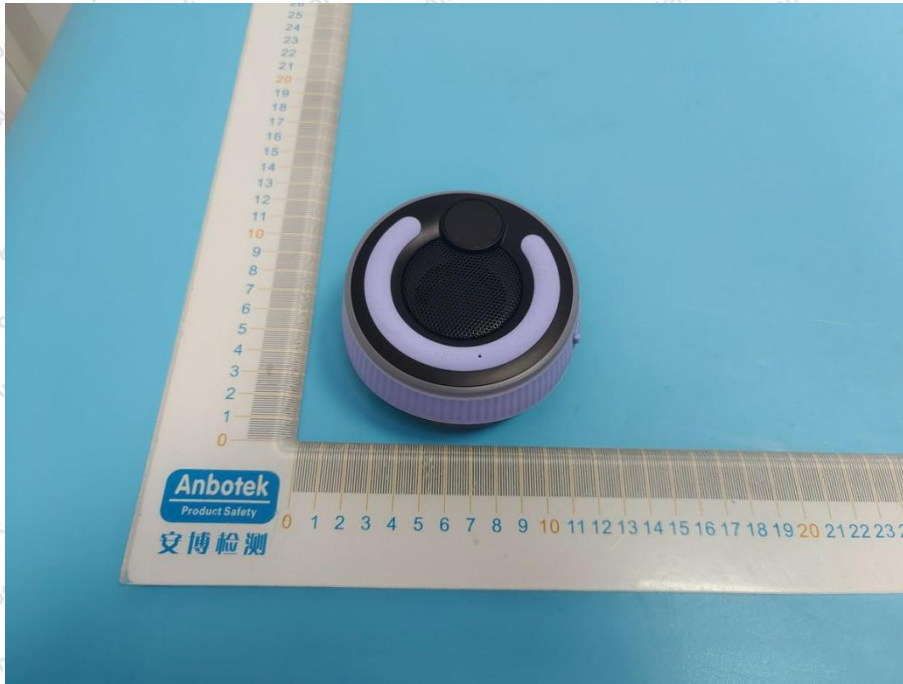

Shenzhen Anbotek Compliance Laboratory Limited

Address: 1/F., Building D, Sogood Science and Technology Park, Sanwei Community, Hangcheng Street, Bao'an District, Shenzhen, Guangdong, China.
Tel: (86) 0755-26066440 Fax: (86) 0755-26014772 Email: service@anbotek.com

Hotline

400-003-0500

www.anbotek.com.cn