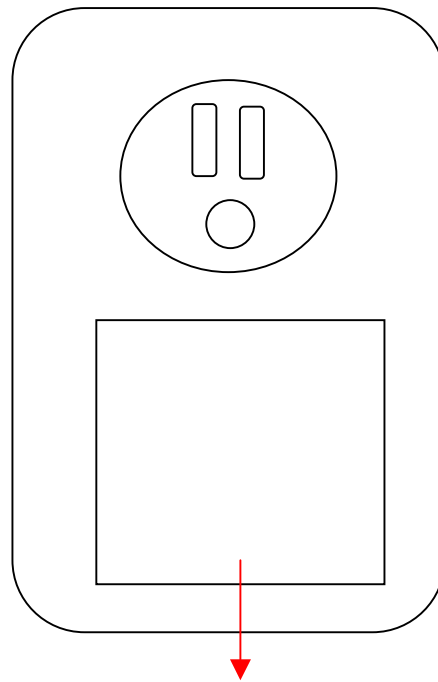

Label Location

Label Here

devolo Magic 2 WiFi next MT:3218

WiFi key

XXXXXXXXXXXXXXXXXXXXXXXXXX

Sec. ID: WWWW-WWWW-WWWW-WWWW
PLC MAC: XX:XX:XX:XX:XX:XX

110-230V~, 50/60Hz, 0.2A

FCC ID: 2AXPF03218
IC: 26646-03218
CAN ICES-003 (B)/NMB-003 (B)
CAN ICES-006/NMB-006