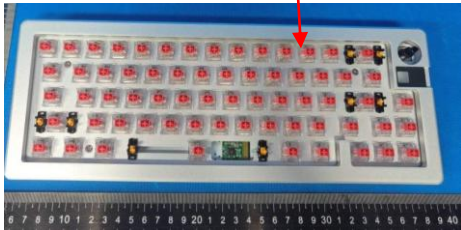

shell color and keycap

shell color and keycap

shaft

shaft