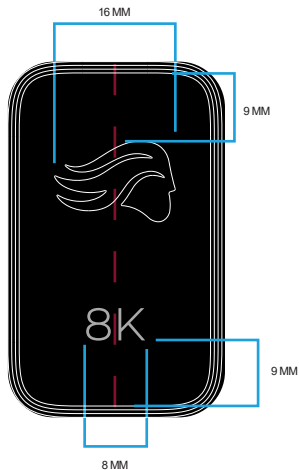

SERIES 2 PRO WIRELESS- BLACK dongle rubber foot Print

2856-2 黑色接收器丝印和脚垫丝印图档

8K

冷灰6C

RUBBER Print
脚垫丝印图档