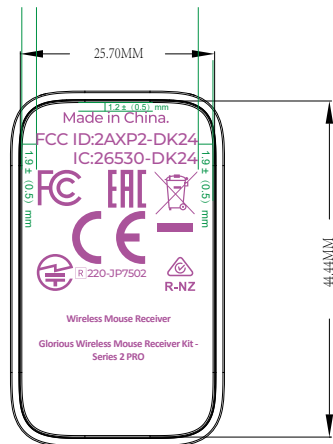

SERIES 2 PRO WIRELESS- BLACK dongle rubber foot Print

2856-2 黑色接收器丝印和脚垫丝印图档

8K

冷灰6C

RUBBER Print
脚垫丝印图档