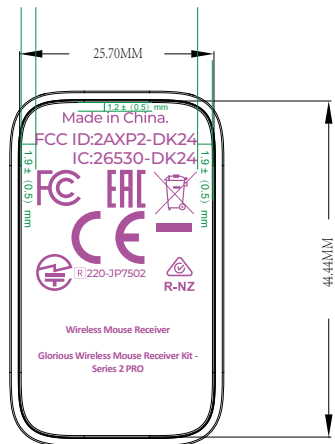

SERIES 2 PRO WIRELESS- BLACK dongle rubber foot Print

2856-2 黑色接收器丝印和脚垫丝印图档

8K

冷灰6C

PANTONE 6C COOL GRAY SILKSCREEN PRINT WITH MATTE FINISH

RUBBER Print
脚垫丝印图档

SERIES 2 PRO WIRELESS - WHITE dongle rubber foot Print

2856-2 白色接收器丝印和脚垫丝印图档

8K
冷灰11C

PANTONE 11C COOL GRAY SILKSCREEN PRINT WITH MATTE FINISH

RUBBER Print
脚垫丝印图档