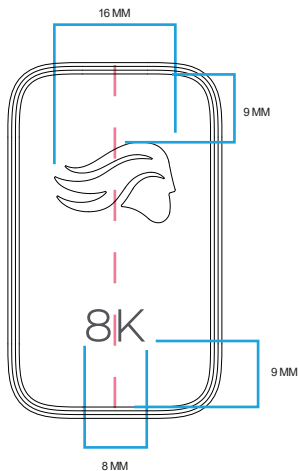

SERIES 2 PRO WIRELESS- BLACK dongle rubber foot Print

2856-2 黑色接收器丝印和脚垫丝印图档

8K

冷灰6C

PANTONE 6C COOL GRAY SILKSCREEN PRINT WITH MATTE FINISH

RUBBER Print
脚垫丝印图档

SERIES 2 PRO WIRELESS - WHITE dongle rubber foot Print

2856-2 白色接收器丝印和脚垫丝印图档

8K
冷灰11C

PANTONE 11C COOL GRAY SILKSCREEN PRINT WITH MATTE FINISH

RUBBER Print
脚垫丝印图档