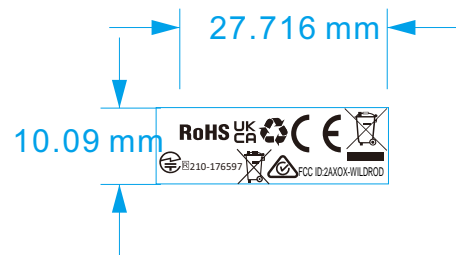

Wireless Speaker 无线音箱
Model 型号: WildRod
Input 输入: 5V=3A

The proportion :200%

The proportion :200%