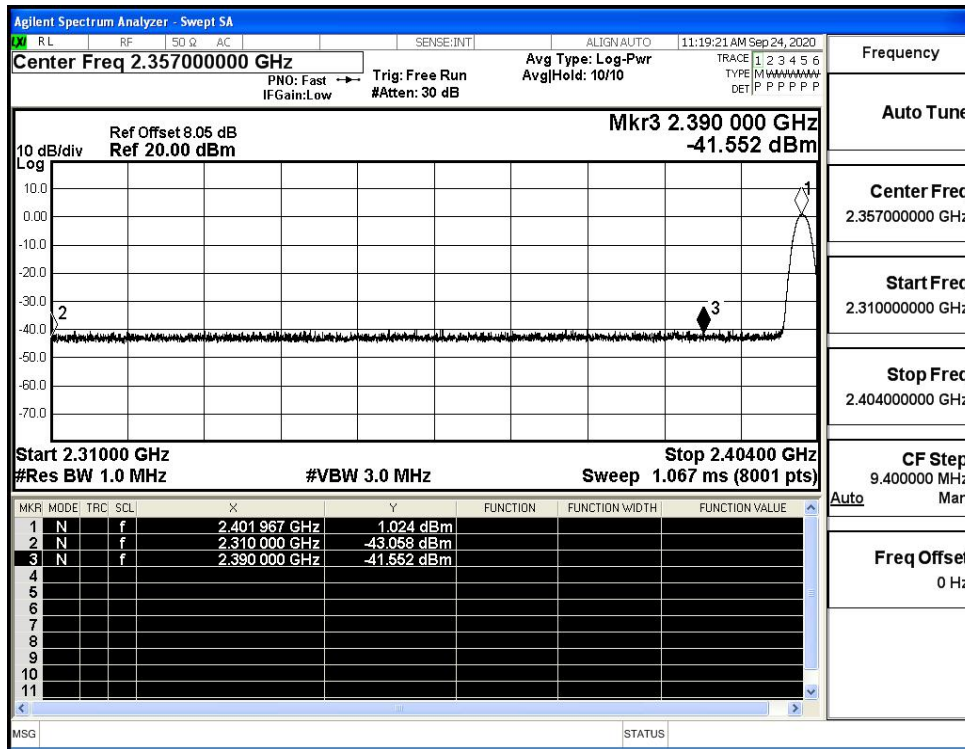

Restrict-band band-edge measurements_Hopping Off $\pi/4$ -DQPSK_PEAK (Low Channel)

Restrict-band band-edge measurements_Hopping Off $\pi/4$ -DQPSK_Average (Low Channel)

Restrict-band band-edge measurements_Hopping Off $\pi/4$ -DQPSK_PEAK (High Channel)

Restrict-band band-edge measurements_Hopping Off $\pi/4$ -DQPSK_Average (High Channel)

Restrict-band band-edge measurements_Hopping Off_8DPSK_PEAK (Low Channel)

Restrict-band band-edge measurements_Hopping Off_8DPSK_Average (Low Channel)

Restrict-band band-edge measurements_Hopping Off_8DPSK_PEAK (High Channel)

Restrict-band band-edge measurements_Hopping Off_8DPSK_Average (High Channel)