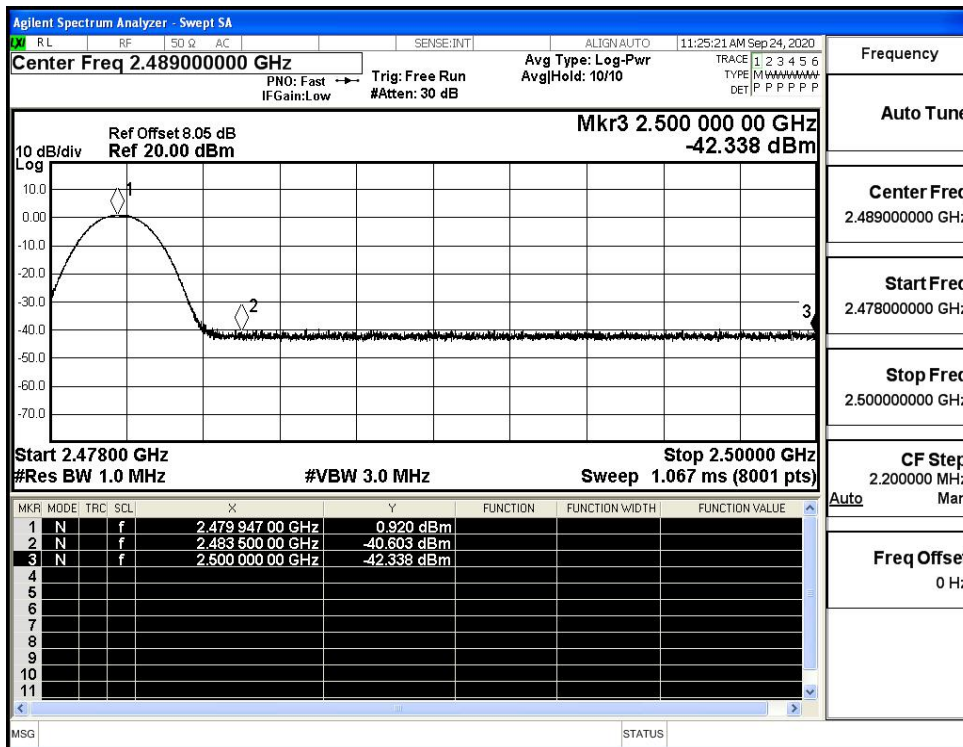

Restrict-band band-edge measurements_Hopping Off $\pi/4$ -DQPSK_PEAK (Low Channel)

Restrict-band band-edge measurements_Hopping Off $\pi/4$ -DQPSK_Average (Low Channel)

Restrict-band band-edge measurements_Hopping Off $\pi/4$ -DQPSK_PEAK (High Channel)

Restrict-band band-edge measurements_Hopping Off $\pi/4$ -DQPSK_Average (High Channel)

Restrict-band band-edge measurements_Hopping Off_8DPSK_PEAK (Low Channel)

Restrict-band band-edge measurements_Hopping Off_8DPSK_Average (Low Channel)

Restrict-band band-edge measurements_Hopping Off_8DPSK_PEAK (High Channel)

Restrict-band band-edge measurements_Hopping Off_8DPSK_Average (High Channel)