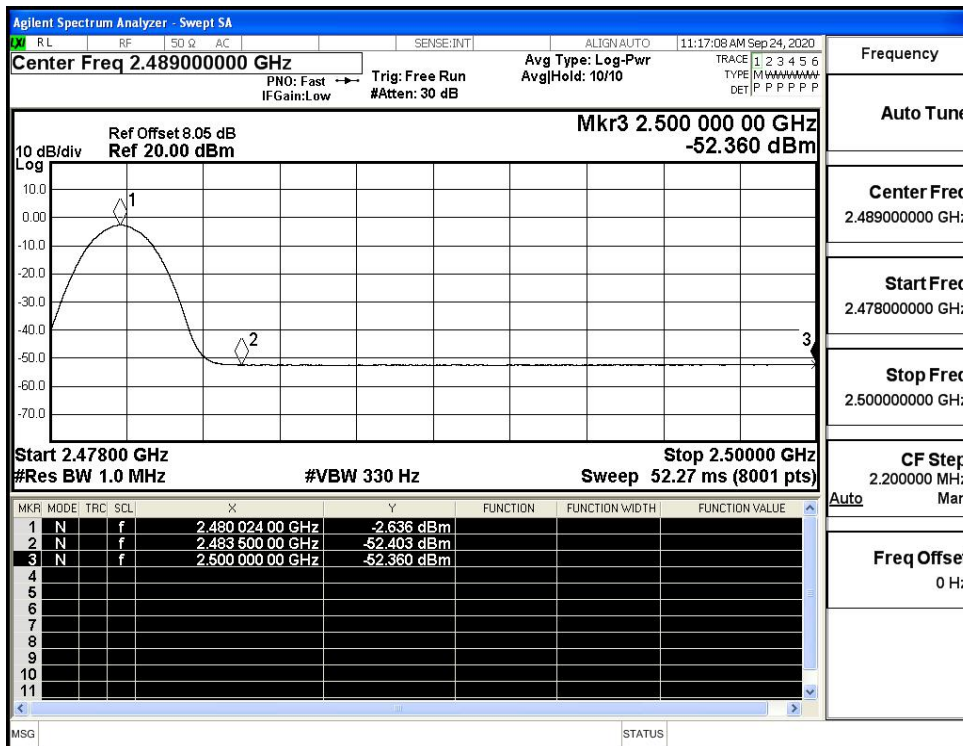

Restrict-band band-edge measurements_Hopping Off $\pi/4$ -DQPSK_PEAK (Low Channel)

Restrict-band band-edge measurements_Hopping Off $\pi/4$ -DQPSK_Average (Low Channel)

Restrict-band band-edge measurements_Hopping Off $\pi/4$ -DQPSK_PEAK (High Channel)

Restrict-band band-edge measurements_Hopping Off $\pi/4$ -DQPSK_Average (High Channel)

Restrict-band band-edge measurements_Hopping Off_8DPSK_PEAK (Low Channel)

Restrict-band band-edge measurements_Hopping Off_8DPSK_Average (Low Channel)