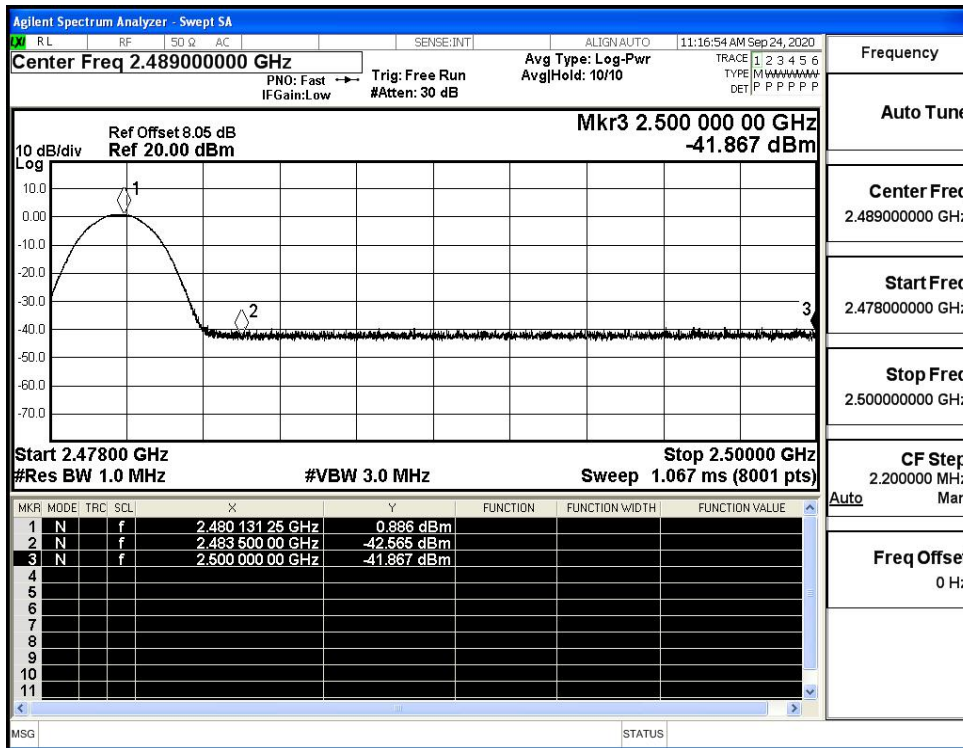

Restrict-band band-edge measurements_Hopping Off $\pi/4$ -DQPSK_PEAK (Low Channel)

Restrict-band band-edge measurements_Hopping Off $\pi/4$ -DQPSK_Average (Low Channel)

Restrict-band band-edge measurements_Hopping Off $\pi/4$ -DQPSK_PEAK (High Channel)

Restrict-band band-edge measurements_Hopping Off $\pi/4$ -DQPSK_Average (High Channel)

Restrict-band band-edge measurements_Hopping Off_8DPSK_PEAK (Low Channel)

Restrict-band band-edge measurements_Hopping Off_8DPSK_Average (Low Channel)

Restrict-band band-edge measurements_Hopping Off_8DPSK_PEAK (High Channel)

Restrict-band band-edge measurements_Hopping Off_8DPSK_Average (High Channel)