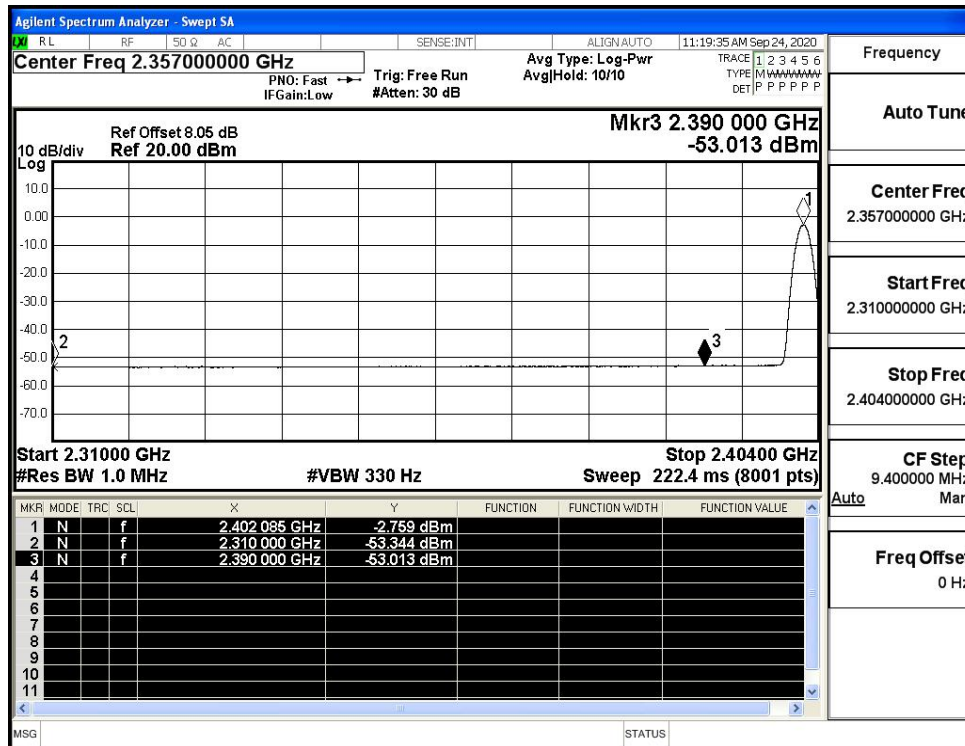

Restrict-band band-edge measurements_Hopping Off $\pi/4$ -DQPSK_PEAK (Low Channel)

Restrict-band band-edge measurements_Hopping Off $\pi/4$ -DQPSK_Average (Low Channel)

Restrict-band band-edge measurements_Hopping Off $\pi/4$ -DQPSK_PEAK (High Channel)

Restrict-band band-edge measurements_Hopping Off $\pi/4$ -DQPSK_Average (High Channel)

Restrict-band band-edge measurements_Hopping Off_8DPSK_PEAK (Low Channel)

Restrict-band band-edge measurements_Hopping Off_8DPSK_Average (Low Channel)

Restrict-band band-edge measurements_Hopping Off_8DPSK_PEAK (High Channel)

Restrict-band band-edge measurements_Hopping Off_8DPSK_Average (High Channel)