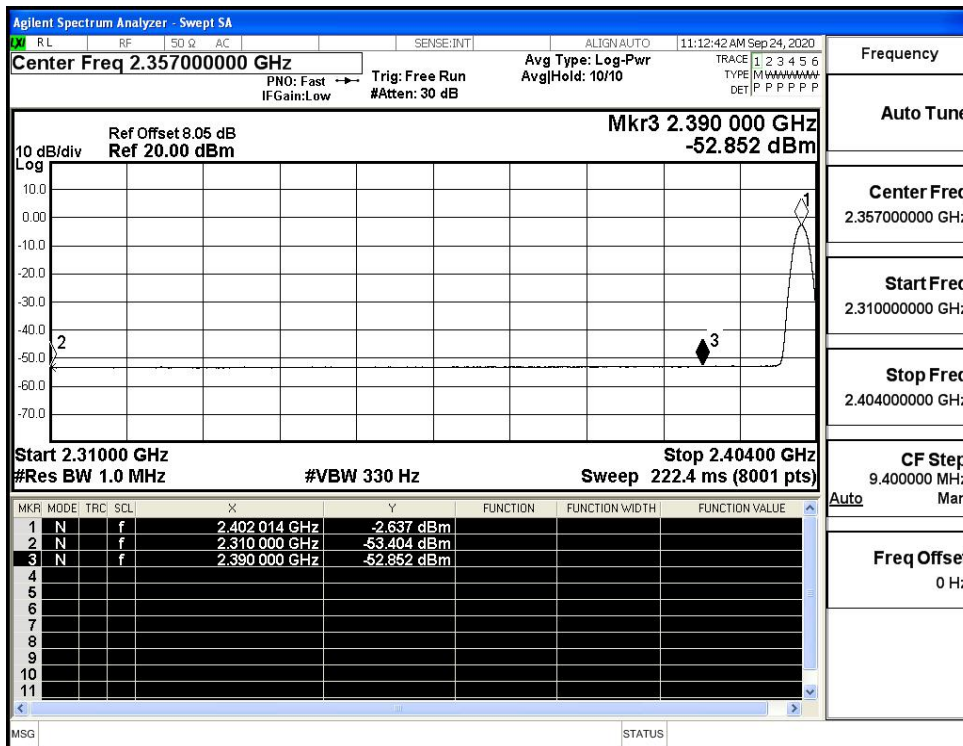

Restrict-band band-edge measurements_Hopping Off $\pi/4$ -DQPSK_PEAK (Low Channel)

Restrict-band band-edge measurements_Hopping Off $\pi/4$ -DQPSK_Average (Low Channel)

Restrict-band band-edge measurements_Hopping Off $\pi/4$ -DQPSK_PEAK (High Channel)

Restrict-band band-edge measurements_Hopping Off $\pi/4$ -DQPSK_Average (High Channel)

Restrict-band band-edge measurements_Hopping Off_8DPSK_PEAK (Low Channel)

Restrict-band band-edge measurements_Hopping Off_8DPSK_Average (Low Channel)