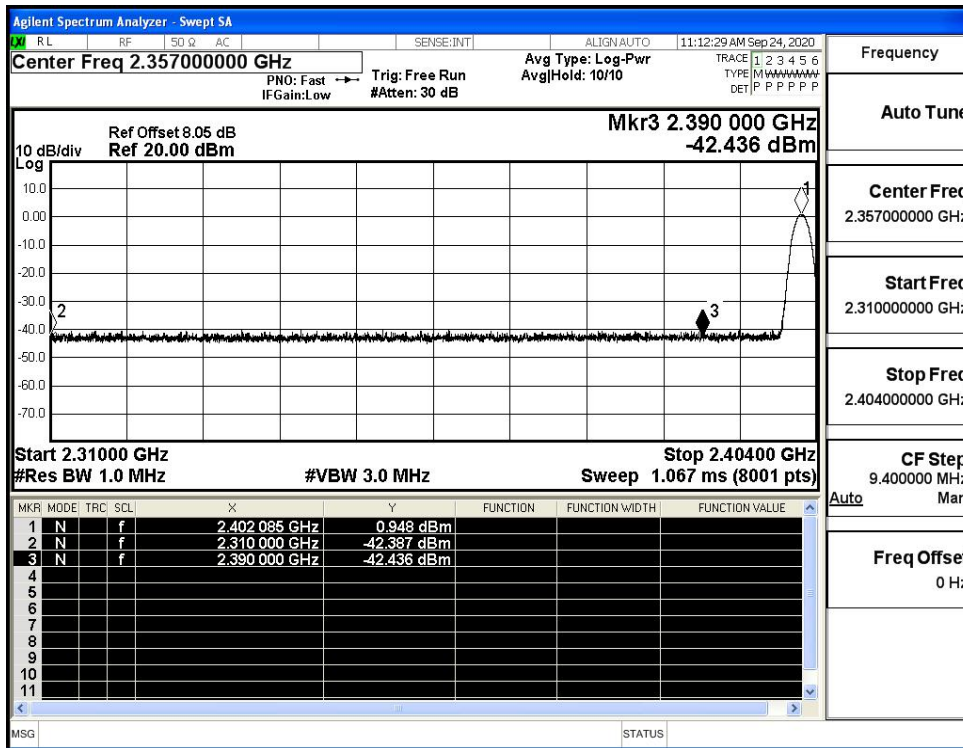

Restrict-band band-edge measurements_Hopping Off $\pi/4$ -DQPSK_PEAK (Low Channel)

Restrict-band band-edge measurements_Hopping Off $\pi/4$ -DQPSK_Average (Low Channel)

Restrict-band band-edge measurements_Hopping Off $\pi/4$ -DQPSK_PEAK (High Channel)

Restrict-band band-edge measurements_Hopping Off $\pi/4$ -DQPSK_Average (High Channel)

Restrict-band band-edge measurements_Hopping Off_8DPSK_PEAK (Low Channel)

Restrict-band band-edge measurements_Hopping Off_8DPSK_Average (Low Channel)

Restrict-band band-edge measurements_Hopping Off_8DPSK_PEAK (High Channel)

Restrict-band band-edge measurements_Hopping Off_8DPSK_Average (High Channel)