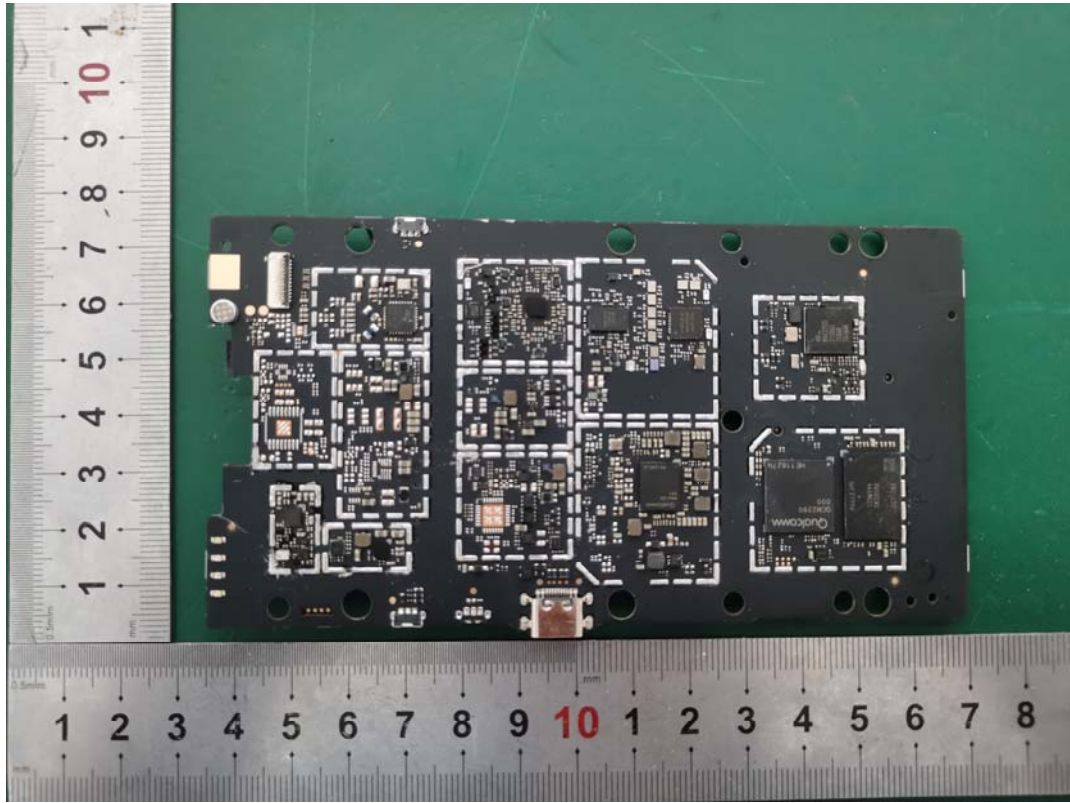

# EXHIBIT C - EUT INTERNAL PHOTOGRAPHS

## Type-1(with scanner)

BT&WiFi&GPS Antenna

GSM&WCDMA&LTE Main Antenna

LTE DIV Antenna

NFC Antenna

Type-2(without scanner)

BT&Wi-Fi&GPS Antenna

GSM&WCDMA&LTE Main Antenna