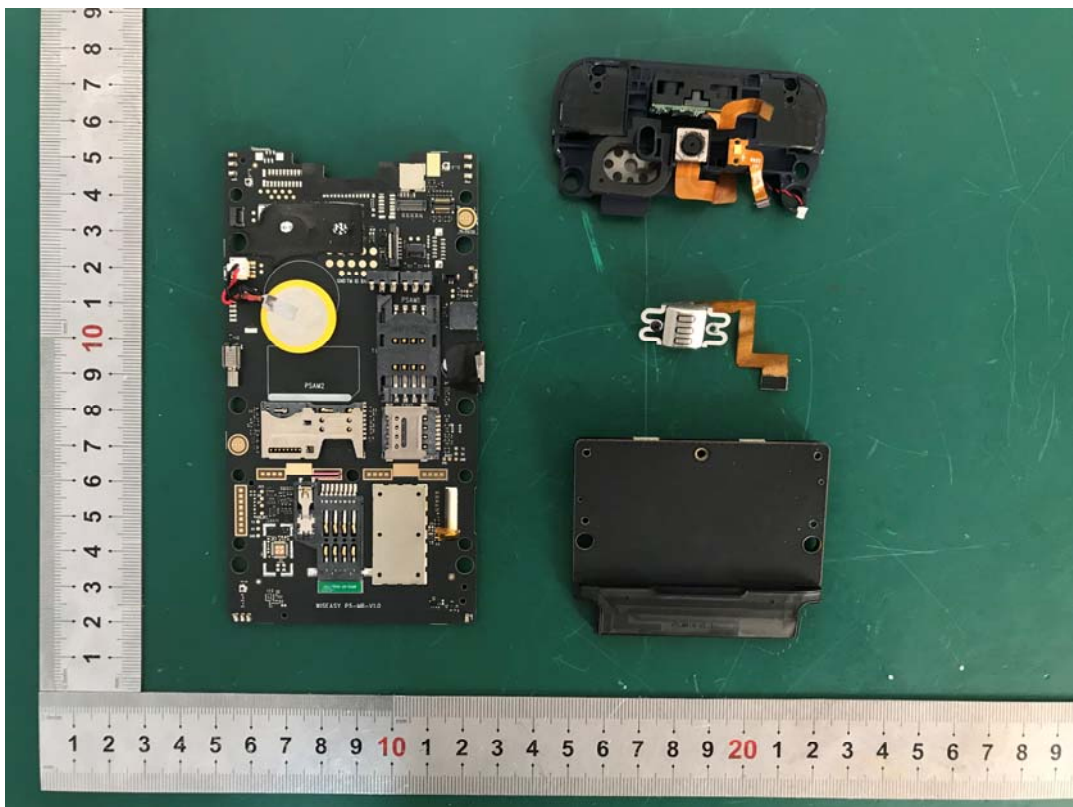

# EXHIBIT C - EUT INTERNAL PHOTOGRAPHS

## Type-1(with scanner)

BT&WiFi&GPS Antenna

GSM&WCDMA&LTE Main Antenna

LTE DIV Antenna

NFC Antenna

Type-2(without scanner)

BT&Wi-Fi&GPS Antenna

GSM&WCDMA&LTE Main Antenna