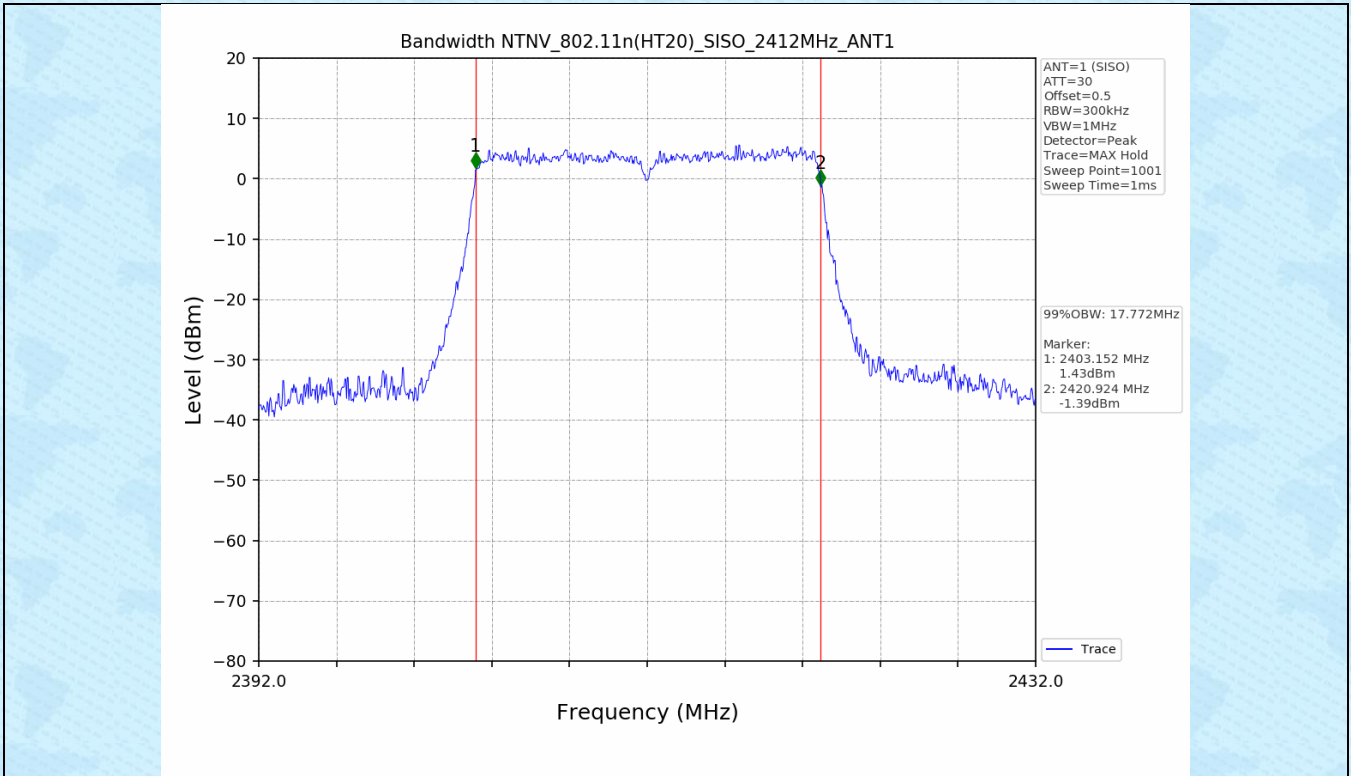

1.2 Test Graph - 6dB Bandwidth

1.3 Test Graph - 99% Occupied Bandwidth

2. Maximum Conducted Output Power

2.1 Test Result

Test Mode	Frequency (MHz)	Tx Type	Measured Peak Output Power (dBm)	Limits (dBm)	EIRP(dBm)	Limits (dBm)	Verdict
802.11b	2412	SISO	20.09	30	22.79	36	PASS
	2437	SISO	20.71	30	23.41	36	PASS
	2462	SISO	20.14	30	22.84	36	PASS
802.11g	2412	SISO	22.37	30	25.07	36	PASS
	2437	SISO	22.14	30	24.84	36	PASS
	2462	SISO	22.69	30	25.39	36	PASS
802.11n(HT20)	2412	SISO	21.42	30	24.12	36	PASS
	2437	SISO	22.15	30	24.85	36	PASS
	2462	SISO	21.83	30	24.53	36	PASS
802.11n(HT40)	2422	SISO	21.49	30	24.19	36	PASS
	2437	SISO	21.90	30	24.60	36	PASS
	2452	SISO	21.76	30	24.46	36	PASS

3. Maximum Power Spectral Density (PSD)

3.1 Test Result

Test Mode	Frequency (MHz)	Tx Type	Maximum Power Spectral Density (dBm/3KHz)	Limits (dBm/3kHz)	Verdict
802.11b	2412	SISO	-8.50	≤8	PASS
	2437	SISO	-7.85	≤8	PASS
	2462	SISO	-8.39	≤8	PASS
802.11g	2412	SISO	-10.40	≤8	PASS
	2437	SISO	-9.20	≤8	PASS
	2462	SISO	-10.09	≤8	PASS
802.11n(HT20)	2412	SISO	-12.36	≤8	PASS
	2437	SISO	-10.31	≤8	PASS
	2462	SISO	-11.08	≤8	PASS
802.11n(HT40)	2422	SISO	-13.70	≤8	PASS
	2437	SISO	-13.46	≤8	PASS
	2452	SISO	-13.59	≤8	PASS