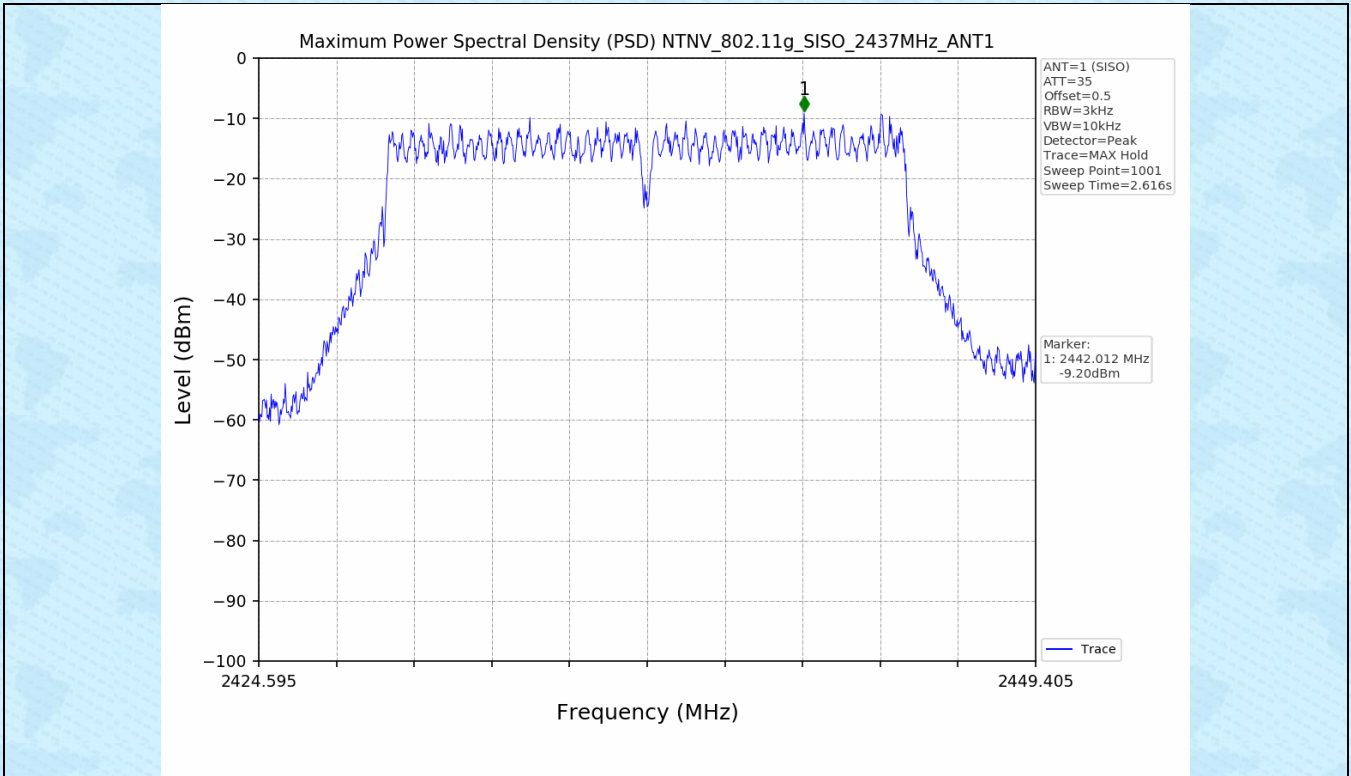

3. Maximum Power Spectral Density (PSD)

3.1 Test Result

Test Mode	Frequency (MHz)	Tx Type	Maximum Power Spectral Density (dBm/3KHz)	Limits (dBm/3kHz)	Verdict
802.11b	2412	SISO	-8.50	≤8	PASS
	2437	SISO	-7.85	≤8	PASS
	2462	SISO	-8.39	≤8	PASS
802.11g	2412	SISO	-10.40	≤8	PASS
	2437	SISO	-9.20	≤8	PASS
	2462	SISO	-10.09	≤8	PASS
802.11n(HT20)	2412	SISO	-12.36	≤8	PASS
	2437	SISO	-10.31	≤8	PASS
	2462	SISO	-11.08	≤8	PASS
802.11n(HT40)	2422	SISO	-13.70	≤8	PASS
	2437	SISO	-13.46	≤8	PASS
	2452	SISO	-13.59	≤8	PASS

3.2 Test Graph

4. Unwanted Emissions in Non-restricted Frequency Bands

4.1 Test Result

Test Mode	Frequency (MHz)	TX Type	ANT No.	Spurious Conducted Emission (dBm)	Limits (dBm)	Verdict
802.11b	2412	SISO	1	Refer to test graph	-14.05	PASS
	2437	SISO	1	Refer to test graph	-14.05	PASS
	2462	SISO	1	Refer to test graph	-14.05	PASS
802.11g	2412	SISO	1	Refer to test graph	-16.29	PASS
	2437	SISO	1	Refer to test graph	-16.29	PASS
	2462	SISO	1	Refer to test graph	-16.29	PASS
802.11n(HT20)	2412	SISO	1	Refer to test graph	-17.21	PASS
	2437	SISO	1	Refer to test graph	-17.21	PASS
	2462	SISO	1	Refer to test graph	-17.21	PASS
802.11n(HT40)	2422	SISO	1	Refer to test graph	-20.05	PASS
	2437	SISO	1	Refer to test graph	-20.05	PASS
	2452	SISO	1	Refer to test graph	-20.05	PASS