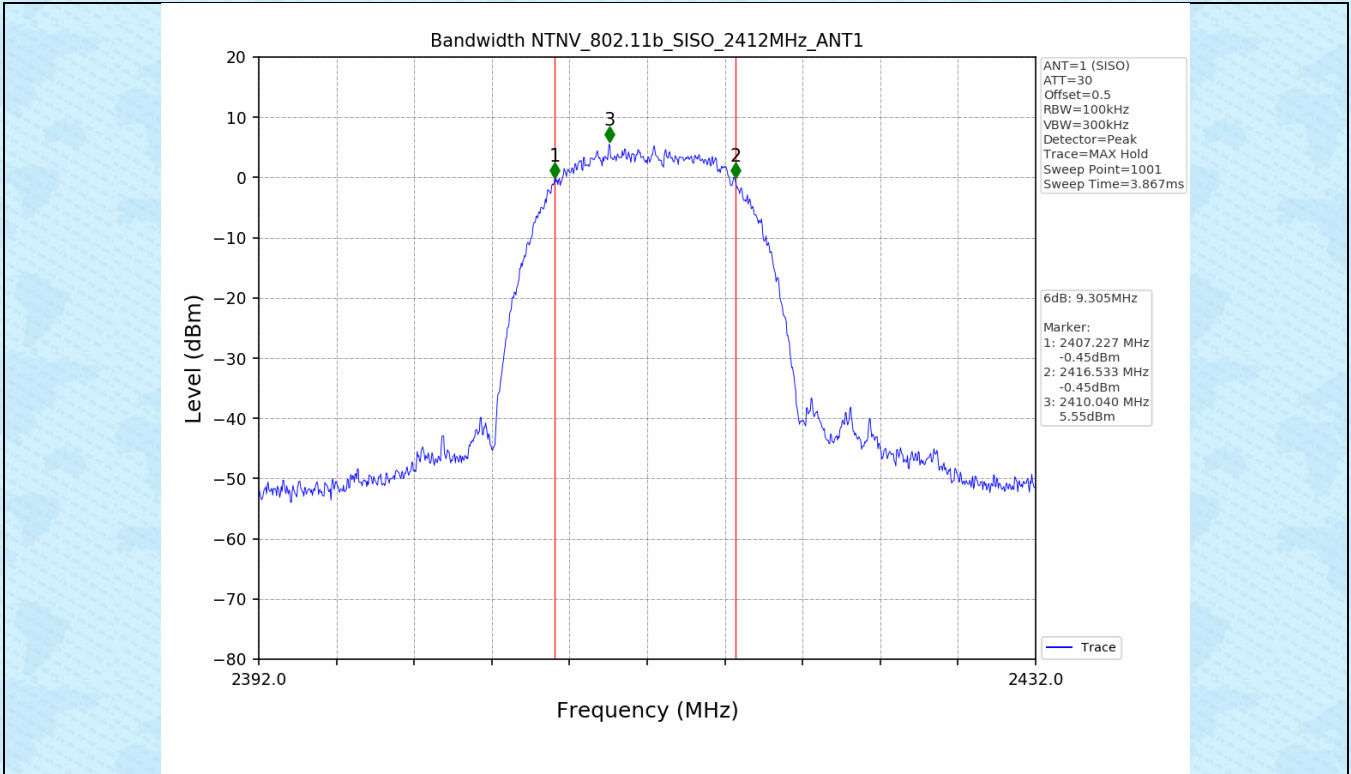

Appendix for 15.247

1. Bandwidth

1.1 Test Result

Test Mode	Frequency (MHz)	TX Type	ANT No.	6dB Bandwidth		Verdict
				Test Result (MHz)	Limits (MHz)	
802.11b	2412	SISO	1	9.305	≥0.5	PASS
	2437	SISO	1	9.139	≥0.5	PASS
	2462	SISO	1	9.282	≥0.5	PASS
802.11g	2412	SISO	1	16.553	≥0.5	PASS
	2437	SISO	1	16.540	≥0.5	PASS
	2462	SISO	1	16.538	≥0.5	PASS
802.11n(HT20)	2412	SISO	1	17.762	≥0.5	PASS
	2437	SISO	1	17.748	≥0.5	PASS
	2462	SISO	1	17.764	≥0.5	PASS
802.11n(HT40)	2422	SISO	1	36.406	≥0.5	PASS
	2437	SISO	1	36.048	≥0.5	PASS
	2452	SISO	1	36.355	≥0.5	PASS

Test Mode	Frequency (MHz)	TX Type	ANT No.	99% Occupied Bandwidth	
				Test Result (MHz)	
802.11b	2412	SISO	1	11.406	Only for Report Use
	2437	SISO	1	11.379	Only for Report Use
	2462	SISO	1	11.420	Only for Report Use
802.11g	2412	SISO	1	16.670	Only for Report Use
	2437	SISO	1	16.613	Only for Report Use
	2462	SISO	1	16.652	Only for Report Use
802.11n(HT20)	2412	SISO	1	17.772	Only for Report Use
	2437	SISO	1	17.747	Only for Report Use
	2462	SISO	1	17.761	Only for Report Use
802.11n(HT40)	2422	SISO	1	36.290	Only for Report Use
	2437	SISO	1	36.134	Only for Report Use
	2452	SISO	1	36.266	Only for Report Use

1.2 Test Graph - 6dB Bandwidth

1.3 Test Graph - 99% Occupied Bandwidth

2. Maximum Conducted Output Power

2.1 Test Result

Test Mode	Frequency (MHz)	Tx Type	Measured Peak Output Power (dBm)	Limits (dBm)	EIRP(dBm)	Limits (dBm)	Verdict
802.11b	2412	SISO	20.09	30	22.79	36	PASS
	2437	SISO	20.71	30	23.41	36	PASS
	2462	SISO	20.14	30	22.84	36	PASS
802.11g	2412	SISO	22.37	30	25.07	36	PASS
	2437	SISO	22.14	30	24.84	36	PASS
	2462	SISO	22.69	30	25.39	36	PASS
802.11n(HT20)	2412	SISO	21.42	30	24.12	36	PASS
	2437	SISO	22.15	30	24.85	36	PASS
	2462	SISO	21.83	30	24.53	36	PASS
802.11n(HT40)	2422	SISO	21.49	30	24.19	36	PASS
	2437	SISO	21.90	30	24.60	36	PASS
	2452	SISO	21.76	30	24.46	36	PASS