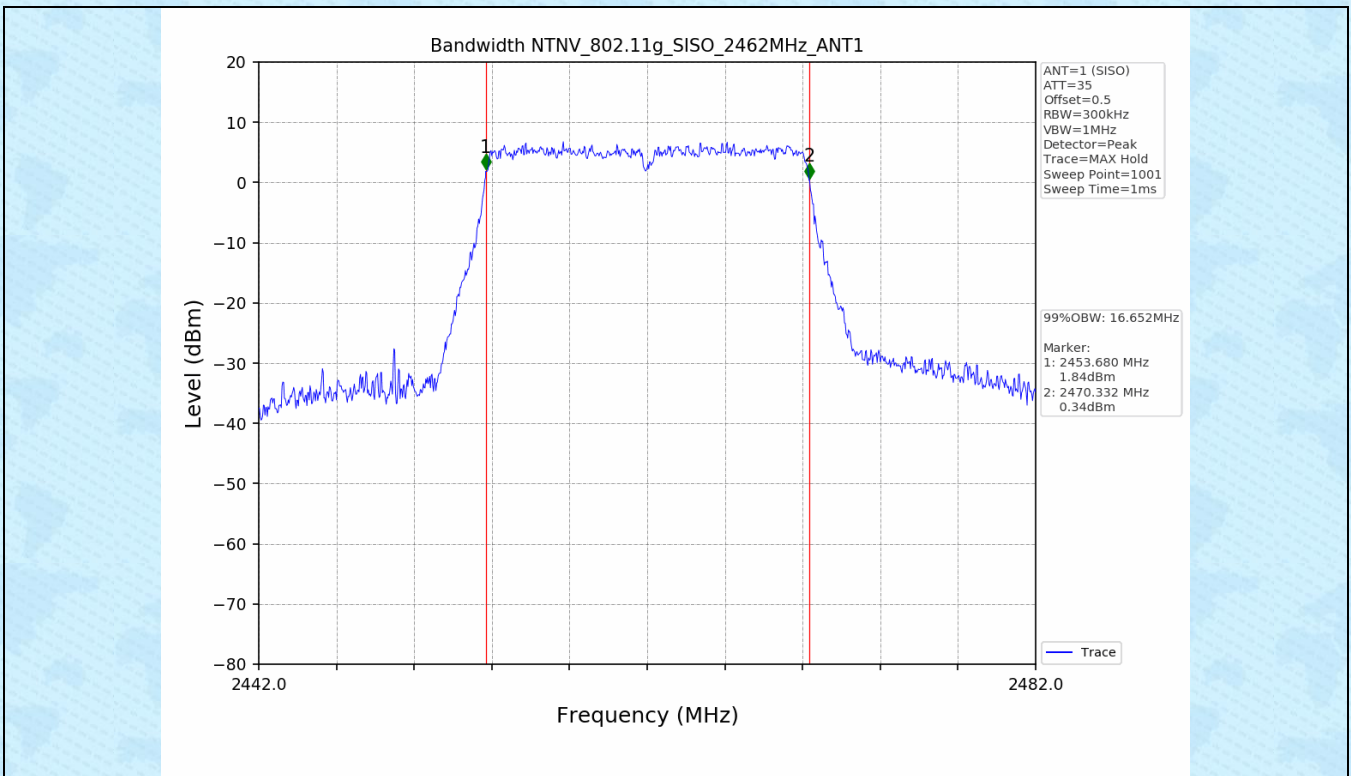

1.2 Test Graph - 6dB Bandwidth

1.3 Test Graph - 99% Occupied Bandwidth

2. Maximum Conducted Output Power

2.1 Test Result

Test Mode	Frequency (MHz)	Tx Type	Measured Peak Output Power (dBm)	Limits (dBm)	EIRP(dBm)	Limits (dBm)	Verdict
802.11b	2412	SISO	20.09	30	22.79	36	PASS
	2437	SISO	20.71	30	23.41	36	PASS
	2462	SISO	20.14	30	22.84	36	PASS
802.11g	2412	SISO	22.37	30	25.07	36	PASS
	2437	SISO	22.14	30	24.84	36	PASS
	2462	SISO	22.69	30	25.39	36	PASS
802.11n(HT20)	2412	SISO	21.42	30	24.12	36	PASS
	2437	SISO	22.15	30	24.85	36	PASS
	2462	SISO	21.83	30	24.53	36	PASS
802.11n(HT40)	2422	SISO	21.49	30	24.19	36	PASS
	2437	SISO	21.90	30	24.60	36	PASS
	2452	SISO	21.76	30	24.46	36	PASS

3. Maximum Power Spectral Density (PSD)

3.1 Test Result

Test Mode	Frequency (MHz)	Tx Type	Maximum Power Spectral Density (dBm/3KHz)	Limits (dBm/3kHz)	Verdict
802.11b	2412	SISO	-8.50	≤8	PASS
	2437	SISO	-7.85	≤8	PASS
	2462	SISO	-8.39	≤8	PASS
802.11g	2412	SISO	-10.40	≤8	PASS
	2437	SISO	-9.20	≤8	PASS
	2462	SISO	-10.09	≤8	PASS
802.11n(HT20)	2412	SISO	-12.36	≤8	PASS
	2437	SISO	-10.31	≤8	PASS
	2462	SISO	-11.08	≤8	PASS
802.11n(HT40)	2422	SISO	-13.70	≤8	PASS
	2437	SISO	-13.46	≤8	PASS
	2452	SISO	-13.59	≤8	PASS