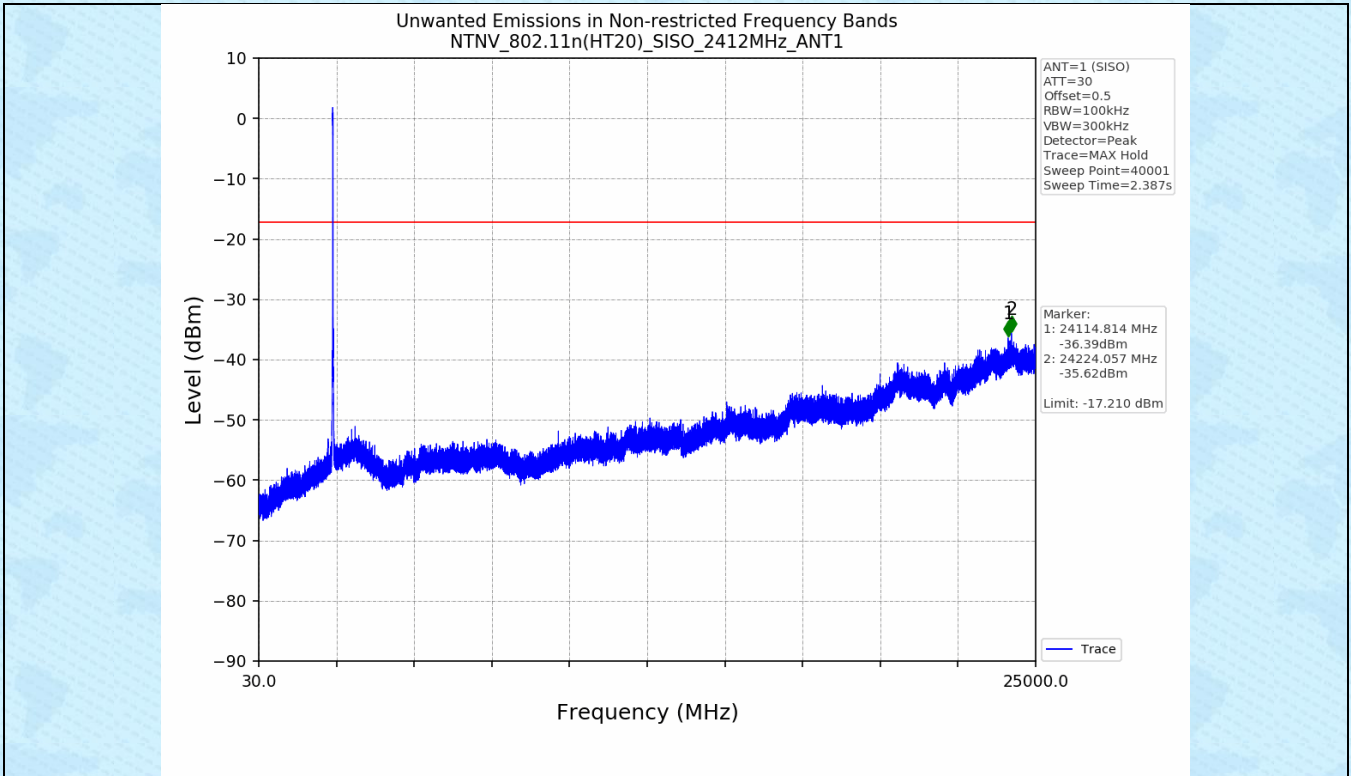

3.2 Test Graph

4. Unwanted Emissions in Non-restricted Frequency Bands

4.1 Test Result

Test Mode	Frequency (MHz)	TX Type	ANT No.	Spurious Conducted Emission (dBm)	Limits (dBm)	Verdict
802.11b	2412	SISO	1	Refer to test graph	-14.05	PASS
	2437	SISO	1	Refer to test graph	-14.05	PASS
	2462	SISO	1	Refer to test graph	-14.05	PASS
802.11g	2412	SISO	1	Refer to test graph	-16.29	PASS
	2437	SISO	1	Refer to test graph	-16.29	PASS
	2462	SISO	1	Refer to test graph	-16.29	PASS
802.11n(HT20)	2412	SISO	1	Refer to test graph	-17.21	PASS
	2437	SISO	1	Refer to test graph	-17.21	PASS
	2462	SISO	1	Refer to test graph	-17.21	PASS
802.11n(HT40)	2422	SISO	1	Refer to test graph	-20.05	PASS
	2437	SISO	1	Refer to test graph	-20.05	PASS
	2452	SISO	1	Refer to test graph	-20.05	PASS

4.2 Test Graph

-----End-----