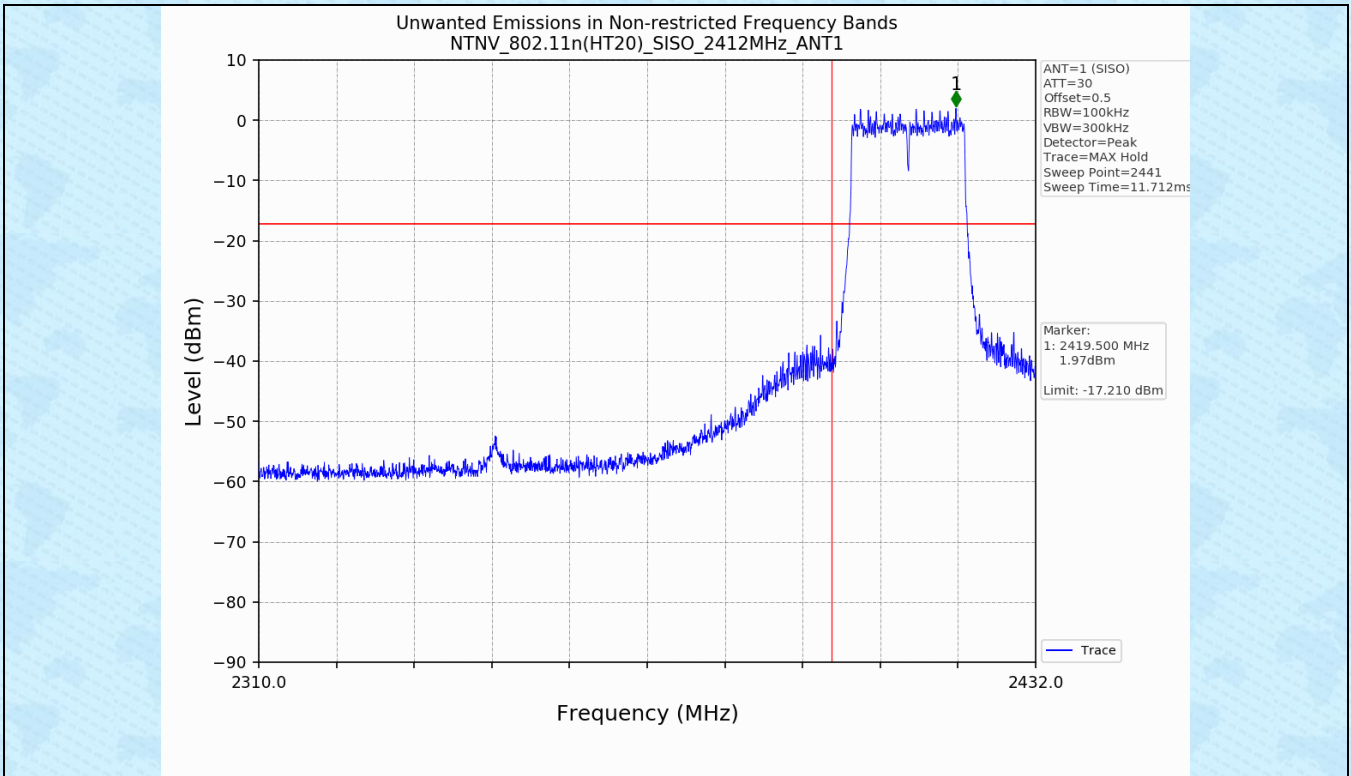

3.2 Test Graph

4. Unwanted Emissions in Non-restricted Frequency Bands

4.1 Test Result

Test Mode	Frequency (MHz)	TX Type	ANT No.	Spurious Conducted Emission (dBm)	Limits (dBm)	Verdict
802.11b	2412	SISO	1	Refer to test graph	-14.05	PASS
	2437	SISO	1	Refer to test graph	-14.05	PASS
	2462	SISO	1	Refer to test graph	-14.05	PASS
802.11g	2412	SISO	1	Refer to test graph	-16.29	PASS
	2437	SISO	1	Refer to test graph	-16.29	PASS
	2462	SISO	1	Refer to test graph	-16.29	PASS
802.11n(HT20)	2412	SISO	1	Refer to test graph	-17.21	PASS
	2437	SISO	1	Refer to test graph	-17.21	PASS
	2462	SISO	1	Refer to test graph	-17.21	PASS
802.11n(HT40)	2422	SISO	1	Refer to test graph	-20.05	PASS
	2437	SISO	1	Refer to test graph	-20.05	PASS
	2452	SISO	1	Refer to test graph	-20.05	PASS

4.2 Test Graph

-----End-----