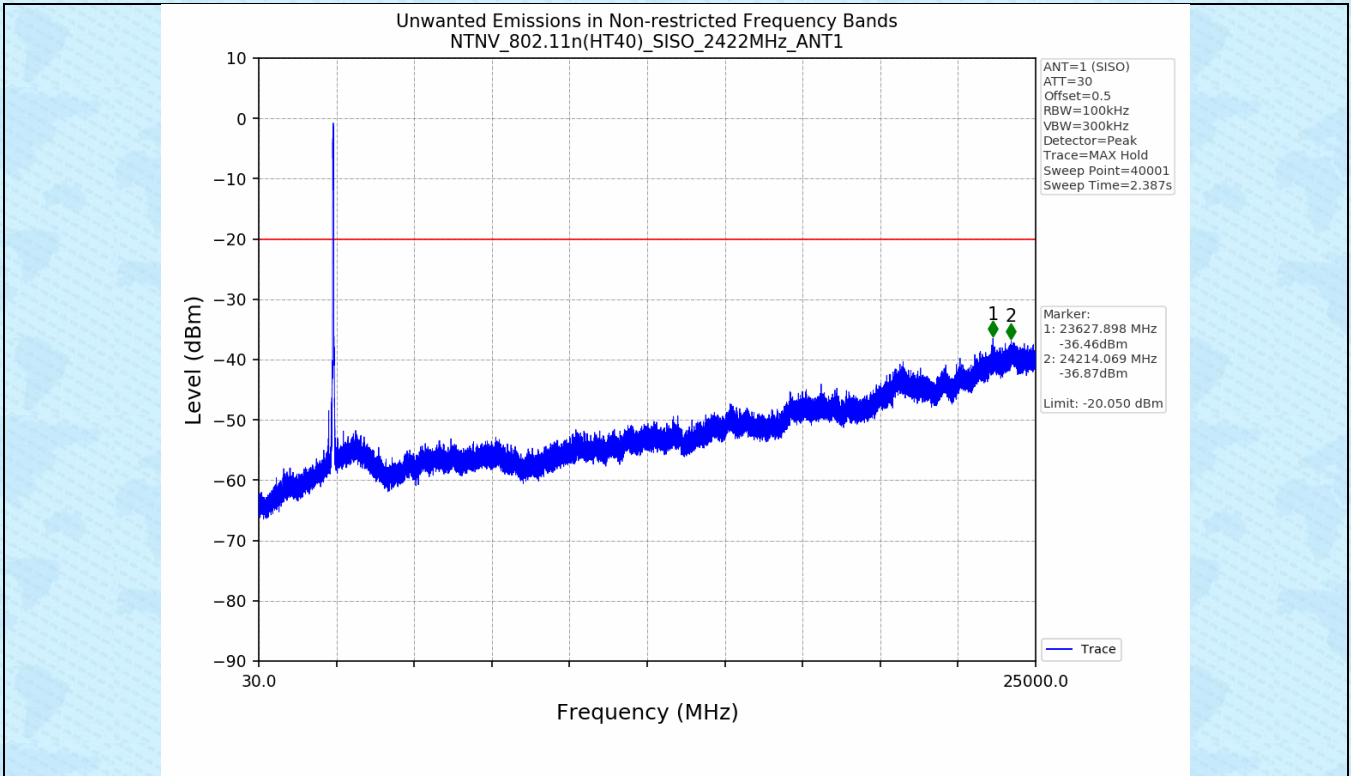

3.2 Test Graph

4. Unwanted Emissions in Non-restricted Frequency Bands

4.1 Test Result

Test Mode	Frequency (MHz)	TX Type	ANT No.	Spurious Conducted Emission (dBm)	Limits (dBm)	Verdict
802.11b	2412	SISO	1	Refer to test graph	-14.05	PASS
	2437	SISO	1	Refer to test graph	-14.05	PASS
	2462	SISO	1	Refer to test graph	-14.05	PASS
802.11g	2412	SISO	1	Refer to test graph	-16.29	PASS
	2437	SISO	1	Refer to test graph	-16.29	PASS
	2462	SISO	1	Refer to test graph	-16.29	PASS
802.11n(HT20)	2412	SISO	1	Refer to test graph	-17.21	PASS
	2437	SISO	1	Refer to test graph	-17.21	PASS
	2462	SISO	1	Refer to test graph	-17.21	PASS
802.11n(HT40)	2422	SISO	1	Refer to test graph	-20.05	PASS
	2437	SISO	1	Refer to test graph	-20.05	PASS
	2452	SISO	1	Refer to test graph	-20.05	PASS

4.2 Test Graph

-----End-----