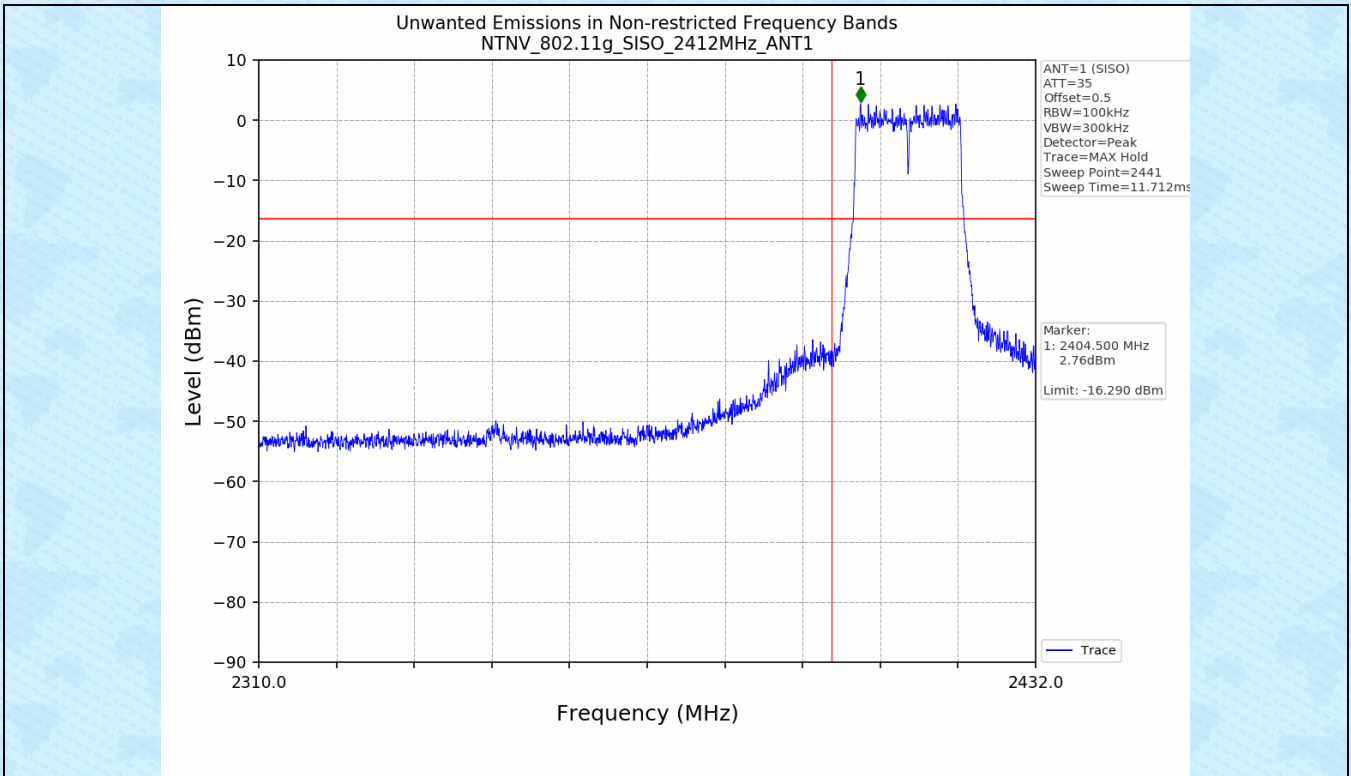

3.2 Test Graph

4. Unwanted Emissions in Non-restricted Frequency Bands

4.1 Test Result

Test Mode	Frequency (MHz)	TX Type	ANT No.	Spurious Conducted Emission (dBm)	Limits (dBm)	Verdict
802.11b	2412	SISO	1	Refer to test graph	-14.05	PASS
	2437	SISO	1	Refer to test graph	-14.05	PASS
	2462	SISO	1	Refer to test graph	-14.05	PASS
802.11g	2412	SISO	1	Refer to test graph	-16.29	PASS
	2437	SISO	1	Refer to test graph	-16.29	PASS
	2462	SISO	1	Refer to test graph	-16.29	PASS
802.11n(HT20)	2412	SISO	1	Refer to test graph	-17.21	PASS
	2437	SISO	1	Refer to test graph	-17.21	PASS
	2462	SISO	1	Refer to test graph	-17.21	PASS
802.11n(HT40)	2422	SISO	1	Refer to test graph	-20.05	PASS
	2437	SISO	1	Refer to test graph	-20.05	PASS
	2452	SISO	1	Refer to test graph	-20.05	PASS

4.2 Test Graph

-----End-----