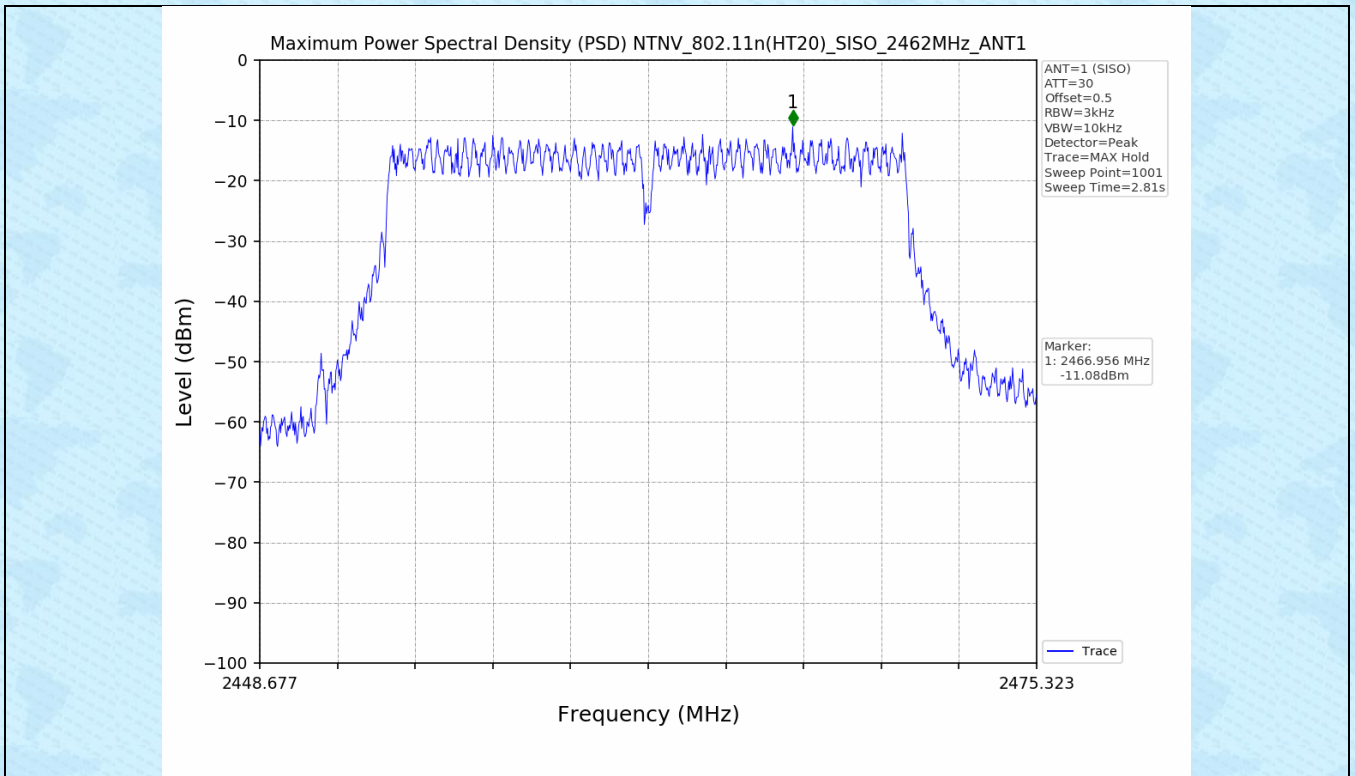

3. Maximum Power Spectral Density (PSD)

3.1 Test Result

Test Mode	Frequency (MHz)	Tx Type	Maximum Power Spectral Density (dBm/3KHz)	Limits (dBm/3kHz)	Verdict
802.11b	2412	SISO	-8.50	≤8	PASS
	2437	SISO	-7.85	≤8	PASS
	2462	SISO	-8.39	≤8	PASS
802.11g	2412	SISO	-10.40	≤8	PASS
	2437	SISO	-9.20	≤8	PASS
	2462	SISO	-10.09	≤8	PASS
802.11n(HT20)	2412	SISO	-12.36	≤8	PASS
	2437	SISO	-10.31	≤8	PASS
	2462	SISO	-11.08	≤8	PASS
802.11n(HT40)	2422	SISO	-13.70	≤8	PASS
	2437	SISO	-13.46	≤8	PASS
	2452	SISO	-13.59	≤8	PASS

3.2 Test Graph

4. Unwanted Emissions in Non-restricted Frequency Bands

4.1 Test Result

Test Mode	Frequency (MHz)	TX Type	ANT No.	Spurious Conducted Emission (dBm)	Limits (dBm)	Verdict
802.11b	2412	SISO	1	Refer to test graph	-14.05	PASS
	2437	SISO	1	Refer to test graph	-14.05	PASS
	2462	SISO	1	Refer to test graph	-14.05	PASS
802.11g	2412	SISO	1	Refer to test graph	-16.29	PASS
	2437	SISO	1	Refer to test graph	-16.29	PASS
	2462	SISO	1	Refer to test graph	-16.29	PASS
802.11n(HT20)	2412	SISO	1	Refer to test graph	-17.21	PASS
	2437	SISO	1	Refer to test graph	-17.21	PASS
	2462	SISO	1	Refer to test graph	-17.21	PASS
802.11n(HT40)	2422	SISO	1	Refer to test graph	-20.05	PASS
	2437	SISO	1	Refer to test graph	-20.05	PASS
	2452	SISO	1	Refer to test graph	-20.05	PASS