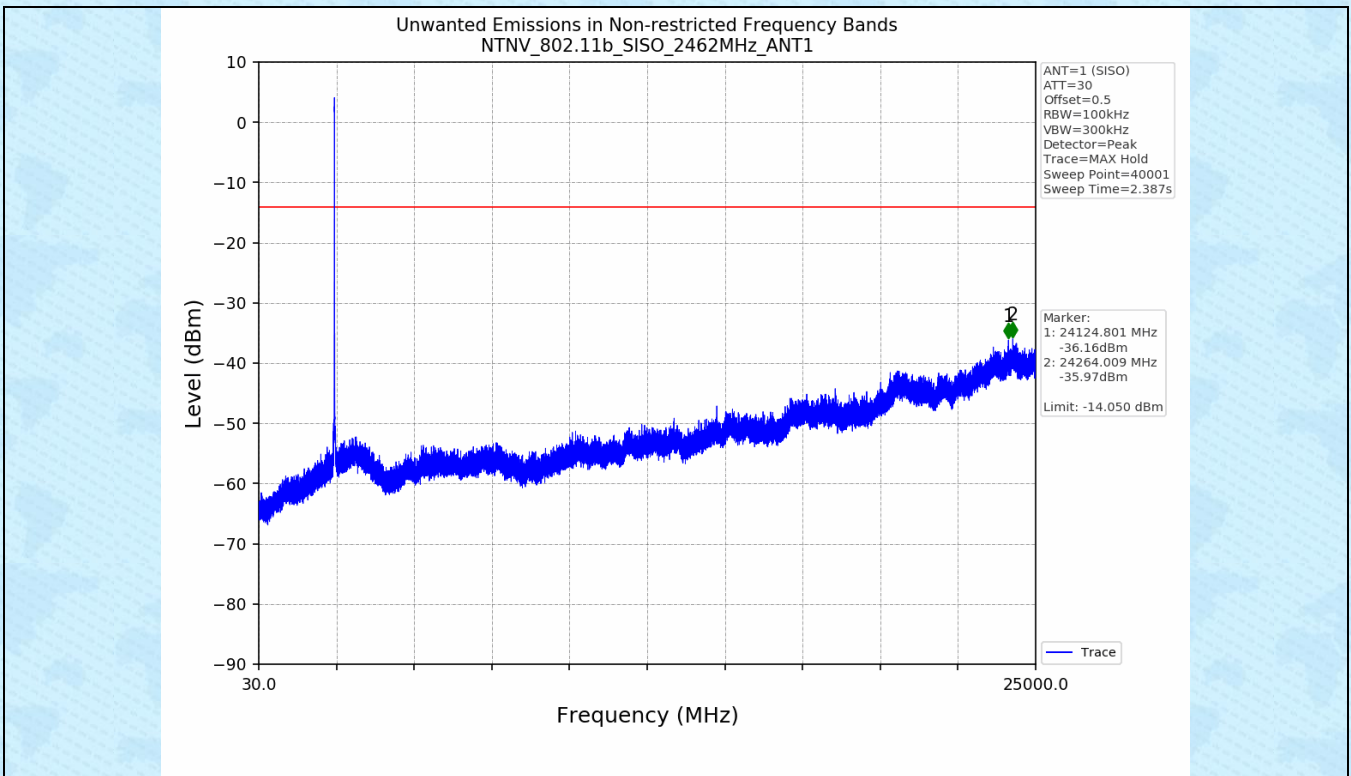

3.2 Test Graph

4. Unwanted Emissions in Non-restricted Frequency Bands

4.1 Test Result

Test Mode	Frequency (MHz)	TX Type	ANT No.	Spurious Conducted Emission (dBm)	Limits (dBm)	Verdict
802.11b	2412	SISO	1	Refer to test graph	-14.05	PASS
	2437	SISO	1	Refer to test graph	-14.05	PASS
	2462	SISO	1	Refer to test graph	-14.05	PASS
802.11g	2412	SISO	1	Refer to test graph	-16.29	PASS
	2437	SISO	1	Refer to test graph	-16.29	PASS
	2462	SISO	1	Refer to test graph	-16.29	PASS
802.11n(HT20)	2412	SISO	1	Refer to test graph	-17.21	PASS
	2437	SISO	1	Refer to test graph	-17.21	PASS
	2462	SISO	1	Refer to test graph	-17.21	PASS
802.11n(HT40)	2422	SISO	1	Refer to test graph	-20.05	PASS
	2437	SISO	1	Refer to test graph	-20.05	PASS
	2452	SISO	1	Refer to test graph	-20.05	PASS

4.2 Test Graph

-----End-----