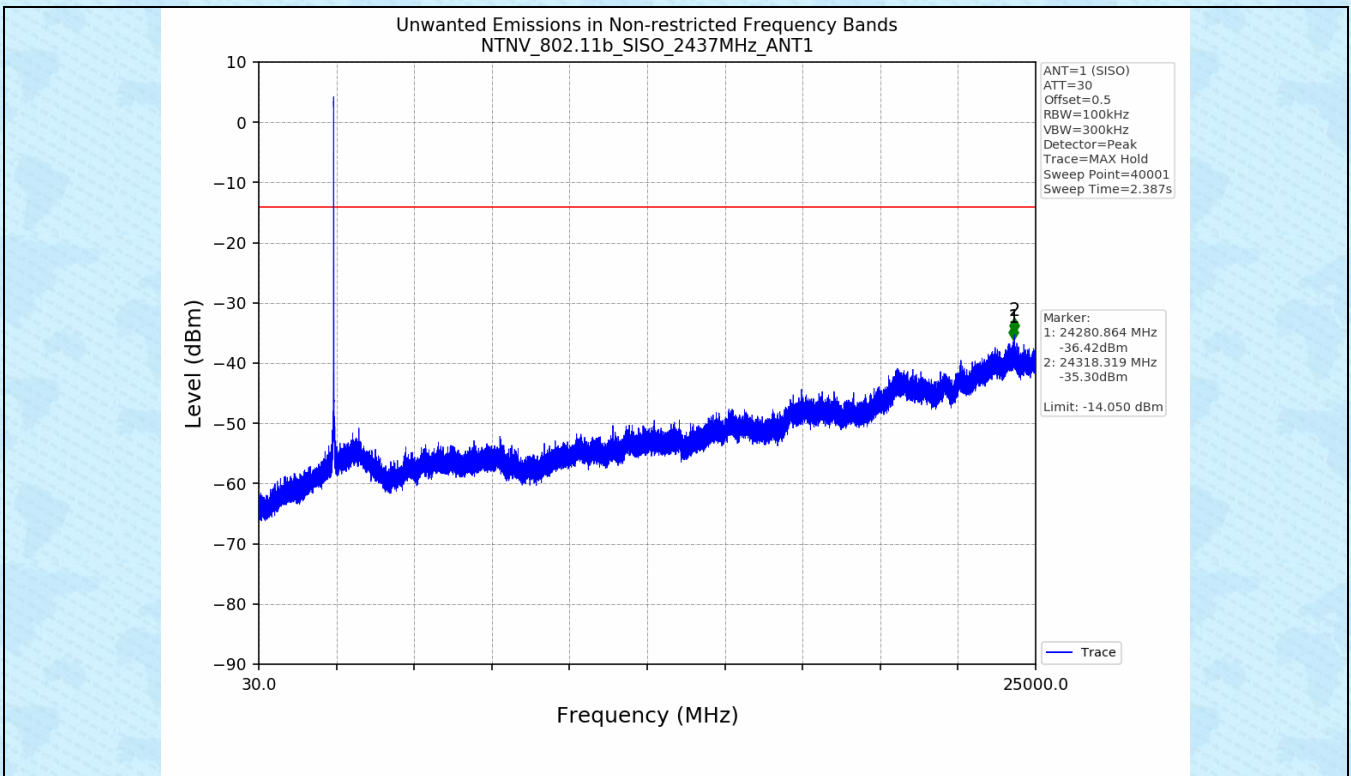

3.2 Test Graph

4. Unwanted Emissions in Non-restricted Frequency Bands

4.1 Test Result

Test Mode	Frequency (MHz)	TX Type	ANT No.	Spurious Conducted Emission (dBm)	Limits (dBm)	Verdict
802.11b	2412	SISO	1	Refer to test graph	-14.05	PASS
	2437	SISO	1	Refer to test graph	-14.05	PASS
	2462	SISO	1	Refer to test graph	-14.05	PASS
802.11g	2412	SISO	1	Refer to test graph	-16.29	PASS
	2437	SISO	1	Refer to test graph	-16.29	PASS
	2462	SISO	1	Refer to test graph	-16.29	PASS
802.11n(HT20)	2412	SISO	1	Refer to test graph	-17.21	PASS
	2437	SISO	1	Refer to test graph	-17.21	PASS
	2462	SISO	1	Refer to test graph	-17.21	PASS
802.11n(HT40)	2422	SISO	1	Refer to test graph	-20.05	PASS
	2437	SISO	1	Refer to test graph	-20.05	PASS
	2452	SISO	1	Refer to test graph	-20.05	PASS

4.2 Test Graph

-----End-----