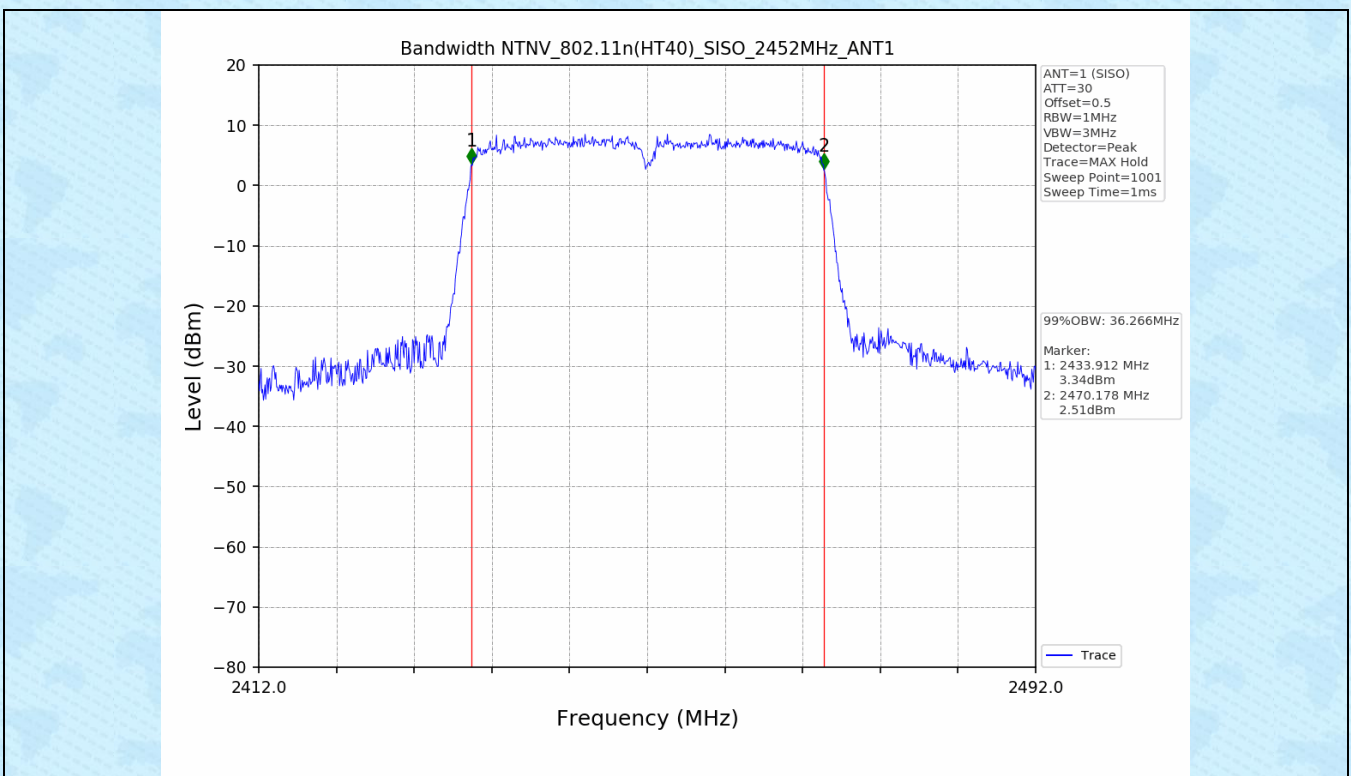

1.2 Test Graph - 6dB Bandwidth

1.3 Test Graph - 99% Occupied Bandwidth

2. Maximum Conducted Output Power

2.1 Test Result

Test Mode	Frequency (MHz)	Tx Type	Measured Peak Output Power (dBm)	Limits (dBm)	EIRP(dBm)	Limits (dBm)	Verdict
802.11b	2412	SISO	20.09	30	22.79	36	PASS
	2437	SISO	20.71	30	23.41	36	PASS
	2462	SISO	20.14	30	22.84	36	PASS
802.11g	2412	SISO	22.37	30	25.07	36	PASS
	2437	SISO	22.14	30	24.84	36	PASS
	2462	SISO	22.69	30	25.39	36	PASS
802.11n(HT20)	2412	SISO	21.42	30	24.12	36	PASS
	2437	SISO	22.15	30	24.85	36	PASS
	2462	SISO	21.83	30	24.53	36	PASS
802.11n(HT40)	2422	SISO	21.49	30	24.19	36	PASS
	2437	SISO	21.90	30	24.60	36	PASS
	2452	SISO	21.76	30	24.46	36	PASS

3. Maximum Power Spectral Density (PSD)

3.1 Test Result

Test Mode	Frequency (MHz)	Tx Type	Maximum Power Spectral Density (dBm/3KHz)	Limits (dBm/3kHz)	Verdict
802.11b	2412	SISO	-8.50	≤8	PASS
	2437	SISO	-7.85	≤8	PASS
	2462	SISO	-8.39	≤8	PASS
802.11g	2412	SISO	-10.40	≤8	PASS
	2437	SISO	-9.20	≤8	PASS
	2462	SISO	-10.09	≤8	PASS
802.11n(HT20)	2412	SISO	-12.36	≤8	PASS
	2437	SISO	-10.31	≤8	PASS
	2462	SISO	-11.08	≤8	PASS
802.11n(HT40)	2422	SISO	-13.70	≤8	PASS
	2437	SISO	-13.46	≤8	PASS
	2452	SISO	-13.59	≤8	PASS