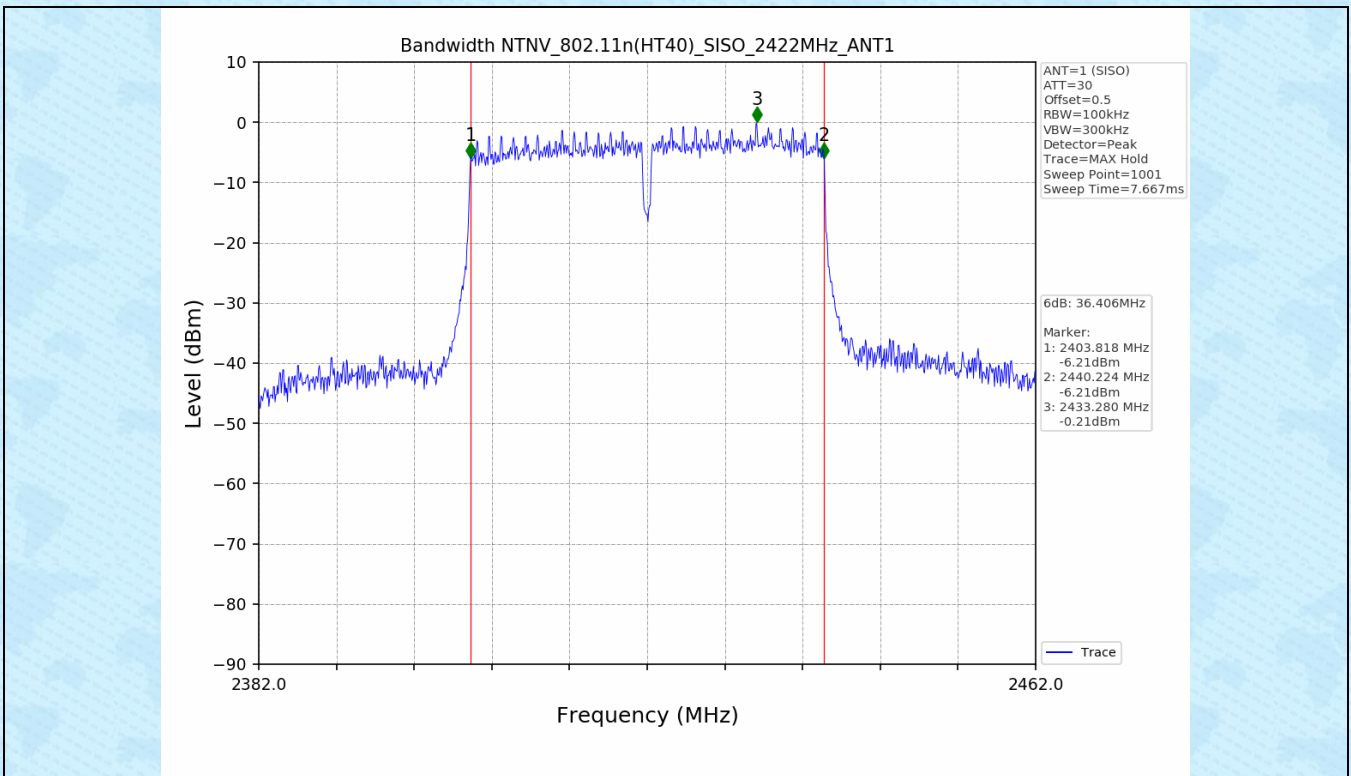

Test Mode	Frequency (MHz)	TX Type	ANT No.	99% Occupied Bandwidth	
				Test Result (MHz)	
802.11b	2412	SISO	1	11.406	Only for Report Use
	2437	SISO	1	11.379	Only for Report Use
	2462	SISO	1	11.420	Only for Report Use
802.11g	2412	SISO	1	16.670	Only for Report Use
	2437	SISO	1	16.613	Only for Report Use
	2462	SISO	1	16.652	Only for Report Use
802.11n(HT20)	2412	SISO	1	17.772	Only for Report Use
	2437	SISO	1	17.747	Only for Report Use
	2462	SISO	1	17.761	Only for Report Use
802.11n(HT40)	2422	SISO	1	36.290	Only for Report Use
	2437	SISO	1	36.134	Only for Report Use
	2452	SISO	1	36.266	Only for Report Use

1.2 Test Graph - 6dB Bandwidth

1.3 Test Graph - 99% Occupied Bandwidth

2. Maximum Conducted Output Power

2.1 Test Result

Test Mode	Frequency (MHz)	Tx Type	Measured Peak Output Power (dBm)	Limits (dBm)	EIRP(dBm)	Limits (dBm)	Verdict
802.11b	2412	SISO	20.09	30	22.79	36	PASS
	2437	SISO	20.71	30	23.41	36	PASS
	2462	SISO	20.14	30	22.84	36	PASS
802.11g	2412	SISO	22.37	30	25.07	36	PASS
	2437	SISO	22.14	30	24.84	36	PASS
	2462	SISO	22.69	30	25.39	36	PASS
802.11n(HT20)	2412	SISO	21.42	30	24.12	36	PASS
	2437	SISO	22.15	30	24.85	36	PASS
	2462	SISO	21.83	30	24.53	36	PASS
802.11n(HT40)	2422	SISO	21.49	30	24.19	36	PASS
	2437	SISO	21.90	30	24.60	36	PASS
	2452	SISO	21.76	30	24.46	36	PASS