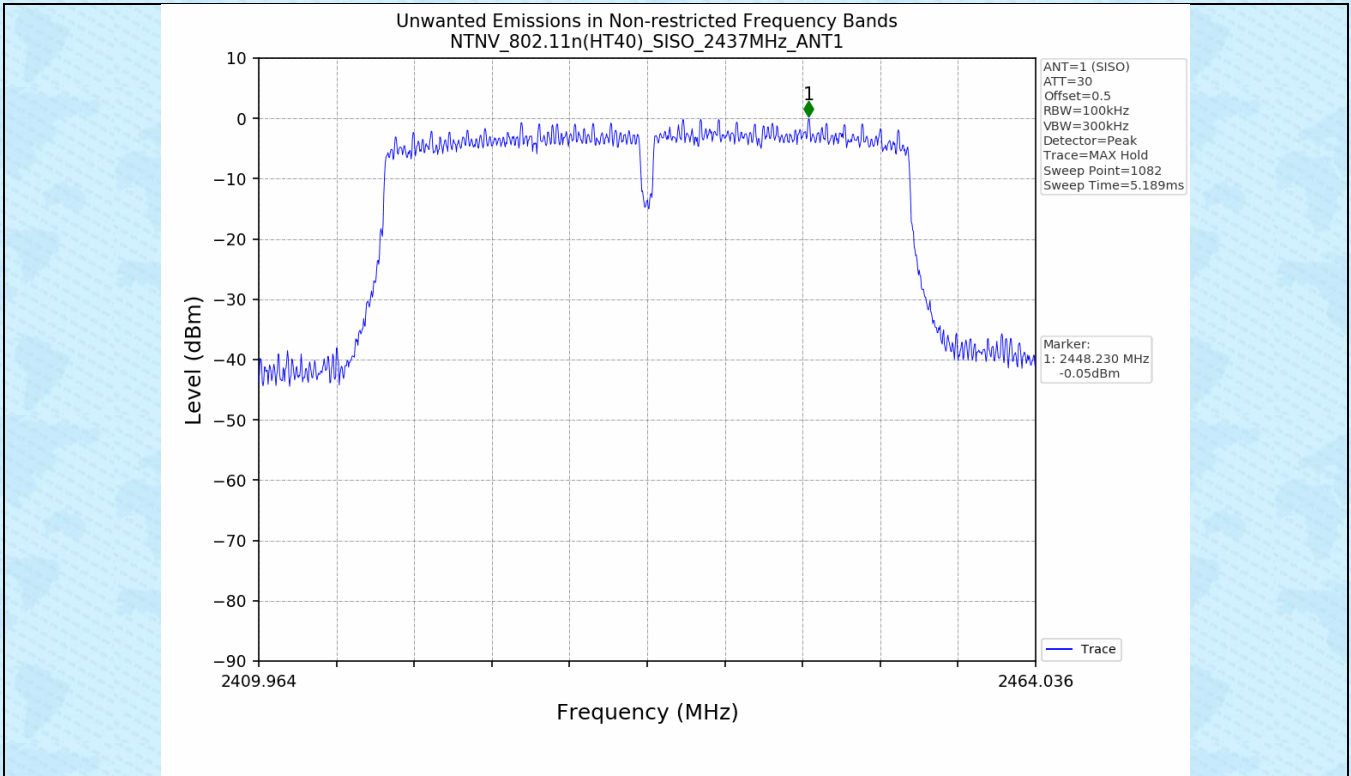

3.2 Test Graph

4. Unwanted Emissions in Non-restricted Frequency Bands

4.1 Test Result

Test Mode	Frequency (MHz)	TX Type	ANT No.	Spurious Conducted Emission (dBm)	Limits (dBm)	Verdict
802.11b	2412	SISO	1	Refer to test graph	-14.05	PASS
	2437	SISO	1	Refer to test graph	-14.05	PASS
	2462	SISO	1	Refer to test graph	-14.05	PASS
802.11g	2412	SISO	1	Refer to test graph	-16.29	PASS
	2437	SISO	1	Refer to test graph	-16.29	PASS
	2462	SISO	1	Refer to test graph	-16.29	PASS
802.11n(HT20)	2412	SISO	1	Refer to test graph	-17.21	PASS
	2437	SISO	1	Refer to test graph	-17.21	PASS
	2462	SISO	1	Refer to test graph	-17.21	PASS
802.11n(HT40)	2422	SISO	1	Refer to test graph	-20.05	PASS
	2437	SISO	1	Refer to test graph	-20.05	PASS
	2452	SISO	1	Refer to test graph	-20.05	PASS

4.2 Test Graph

-----End-----