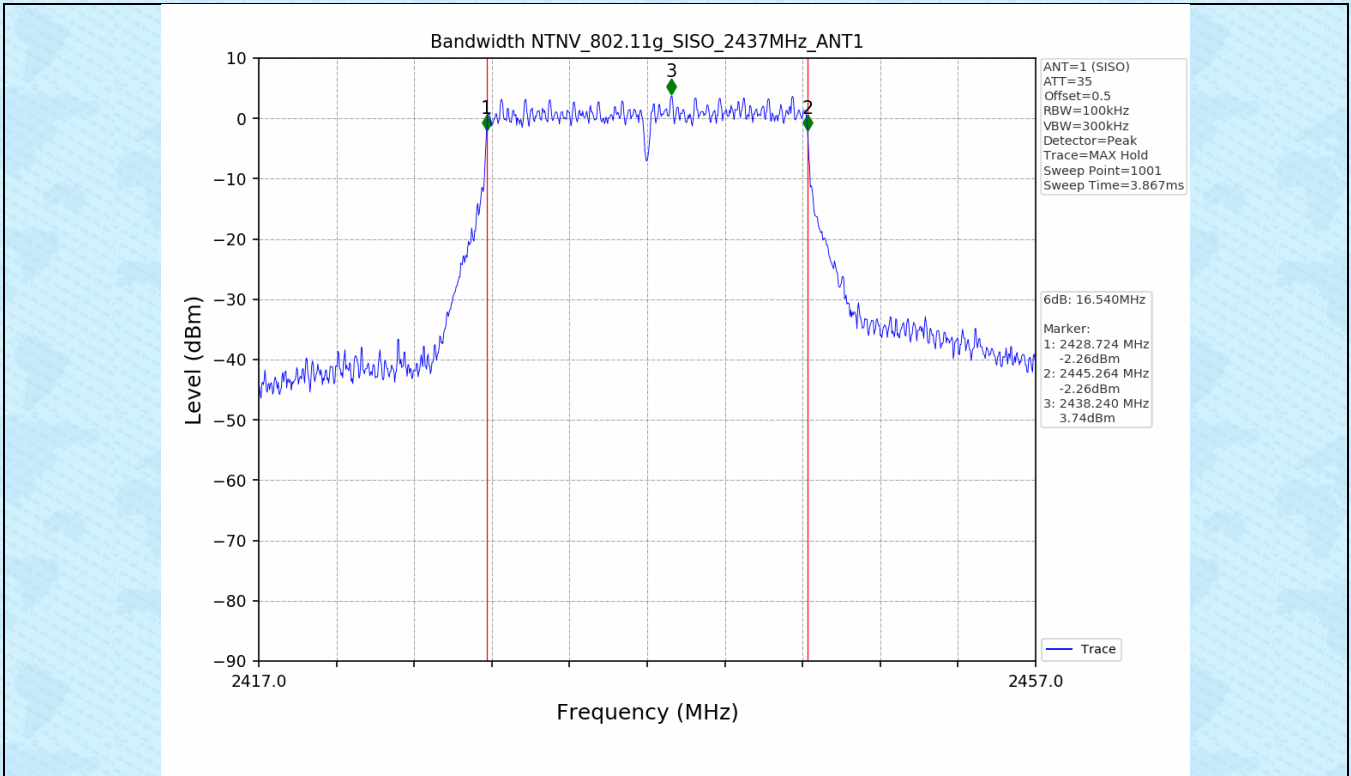

Appendix for 15.247

1. Bandwidth

1.1 Test Result

Test Mode	Frequency (MHz)	TX Type	ANT No.	6dB Bandwidth		Verdict
				Test Result (MHz)	Limits (MHz)	
802.11b	2412	SISO	1	9.305	≥0.5	PASS
	2437	SISO	1	9.139	≥0.5	PASS
	2462	SISO	1	9.282	≥0.5	PASS
802.11g	2412	SISO	1	16.553	≥0.5	PASS
	2437	SISO	1	16.540	≥0.5	PASS
	2462	SISO	1	16.538	≥0.5	PASS
802.11n(HT20)	2412	SISO	1	17.762	≥0.5	PASS
	2437	SISO	1	17.748	≥0.5	PASS
	2462	SISO	1	17.764	≥0.5	PASS
802.11n(HT40)	2422	SISO	1	36.406	≥0.5	PASS
	2437	SISO	1	36.048	≥0.5	PASS
	2452	SISO	1	36.355	≥0.5	PASS

Test Mode	Frequency (MHz)	TX Type	ANT No.	99% Occupied Bandwidth	
				Test Result (MHz)	
802.11b	2412	SISO	1	11.406	Only for Report Use
	2437	SISO	1	11.379	Only for Report Use
	2462	SISO	1	11.420	Only for Report Use
802.11g	2412	SISO	1	16.670	Only for Report Use
	2437	SISO	1	16.613	Only for Report Use
	2462	SISO	1	16.652	Only for Report Use
802.11n(HT20)	2412	SISO	1	17.772	Only for Report Use
	2437	SISO	1	17.747	Only for Report Use
	2462	SISO	1	17.761	Only for Report Use
802.11n(HT40)	2422	SISO	1	36.290	Only for Report Use
	2437	SISO	1	36.134	Only for Report Use
	2452	SISO	1	36.266	Only for Report Use

1.2 Test Graph - 6dB Bandwidth

1.3 Test Graph - 99% Occupied Bandwidth

2. Maximum Conducted Output Power

2.1 Test Result

Test Mode	Frequency (MHz)	Tx Type	Measured Peak Output Power (dBm)	Limits (dBm)	EIRP(dBm)	Limits (dBm)	Verdict
802.11b	2412	SISO	20.09	30	22.79	36	PASS
	2437	SISO	20.71	30	23.41	36	PASS
	2462	SISO	20.14	30	22.84	36	PASS
802.11g	2412	SISO	22.37	30	25.07	36	PASS
	2437	SISO	22.14	30	24.84	36	PASS
	2462	SISO	22.69	30	25.39	36	PASS
802.11n(HT20)	2412	SISO	21.42	30	24.12	36	PASS
	2437	SISO	22.15	30	24.85	36	PASS
	2462	SISO	21.83	30	24.53	36	PASS
802.11n(HT40)	2422	SISO	21.49	30	24.19	36	PASS
	2437	SISO	21.90	30	24.60	36	PASS
	2452	SISO	21.76	30	24.46	36	PASS