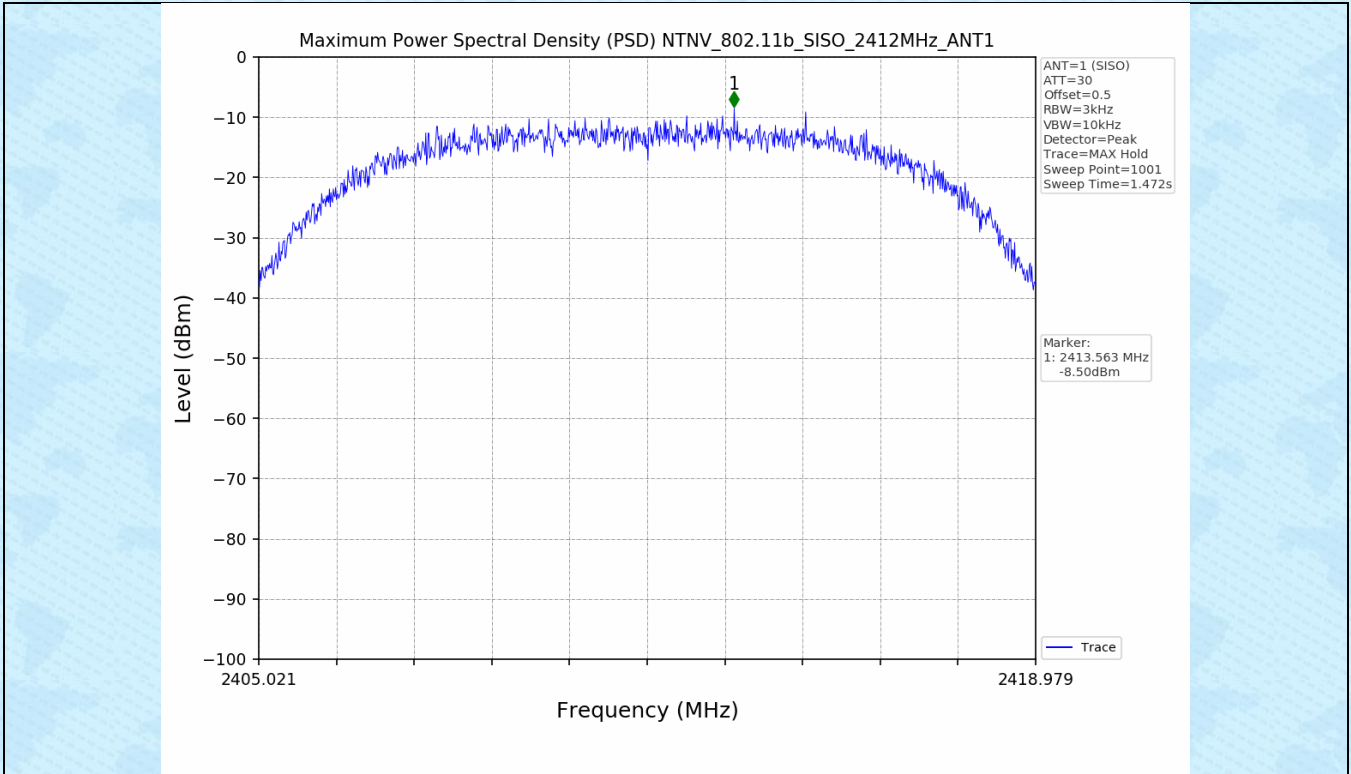

3.2 Test Graph