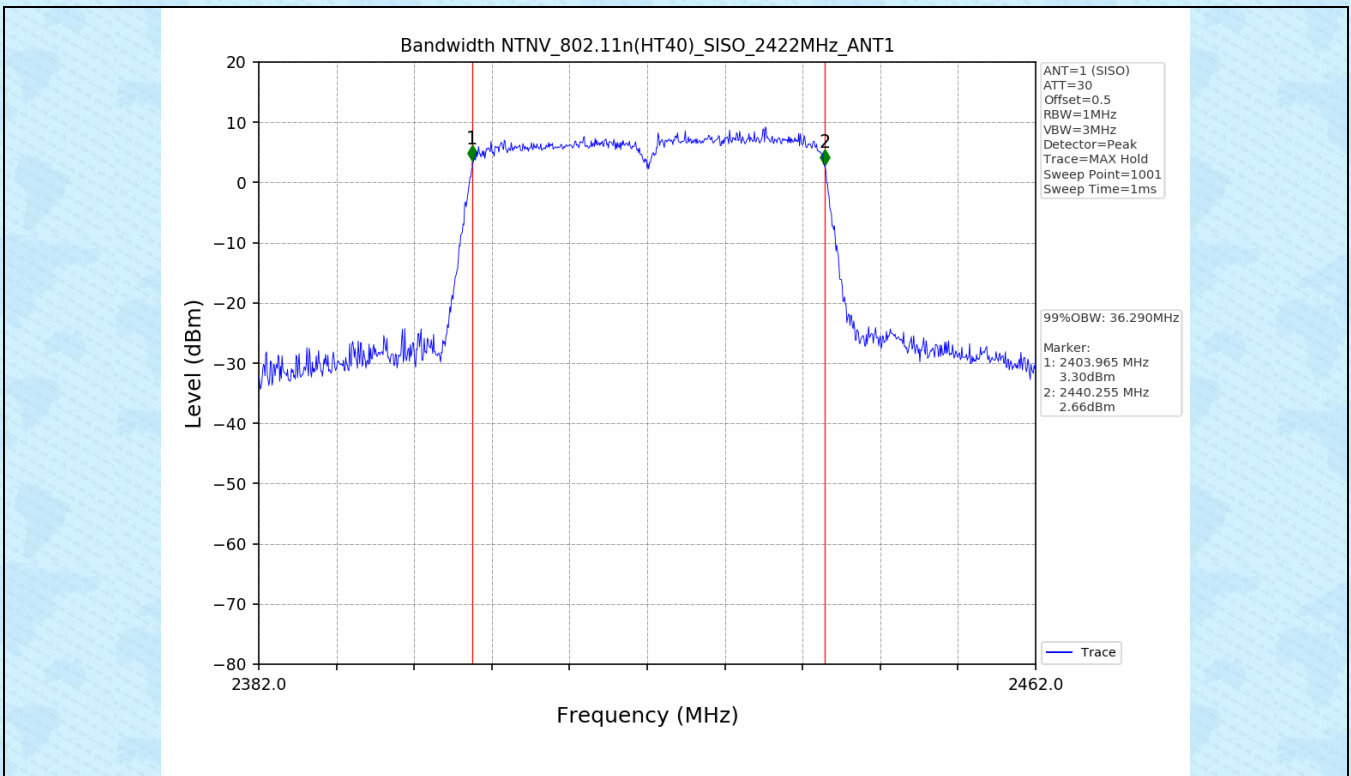

1.2 Test Graph - 6dB Bandwidth

1.3 Test Graph - 99% Occupied Bandwidth

2. Maximum Conducted Output Power

2.1 Test Result

Test Mode	Frequency (MHz)	Tx Type	Measured Peak Output Power (dBm)	Limits (dBm)	EIRP(dBm)	Limits (dBm)	Verdict
802.11b	2412	SISO	20.09	30	22.79	36	PASS
	2437	SISO	20.71	30	23.41	36	PASS
	2462	SISO	20.14	30	22.84	36	PASS
802.11g	2412	SISO	22.37	30	25.07	36	PASS
	2437	SISO	22.14	30	24.84	36	PASS
	2462	SISO	22.69	30	25.39	36	PASS
802.11n(HT20)	2412	SISO	21.42	30	24.12	36	PASS
	2437	SISO	22.15	30	24.85	36	PASS
	2462	SISO	21.83	30	24.53	36	PASS
802.11n(HT40)	2422	SISO	21.49	30	24.19	36	PASS
	2437	SISO	21.90	30	24.60	36	PASS
	2452	SISO	21.76	30	24.46	36	PASS

3. Maximum Power Spectral Density (PSD)

3.1 Test Result

Test Mode	Frequency (MHz)	Tx Type	Maximum Power Spectral Density (dBm/3KHz)	Limits (dBm/3kHz)	Verdict
802.11b	2412	SISO	-8.50	≤8	PASS
	2437	SISO	-7.85	≤8	PASS
	2462	SISO	-8.39	≤8	PASS
802.11g	2412	SISO	-10.40	≤8	PASS
	2437	SISO	-9.20	≤8	PASS
	2462	SISO	-10.09	≤8	PASS
802.11n(HT20)	2412	SISO	-12.36	≤8	PASS
	2437	SISO	-10.31	≤8	PASS
	2462	SISO	-11.08	≤8	PASS
802.11n(HT40)	2422	SISO	-13.70	≤8	PASS
	2437	SISO	-13.46	≤8	PASS
	2452	SISO	-13.59	≤8	PASS