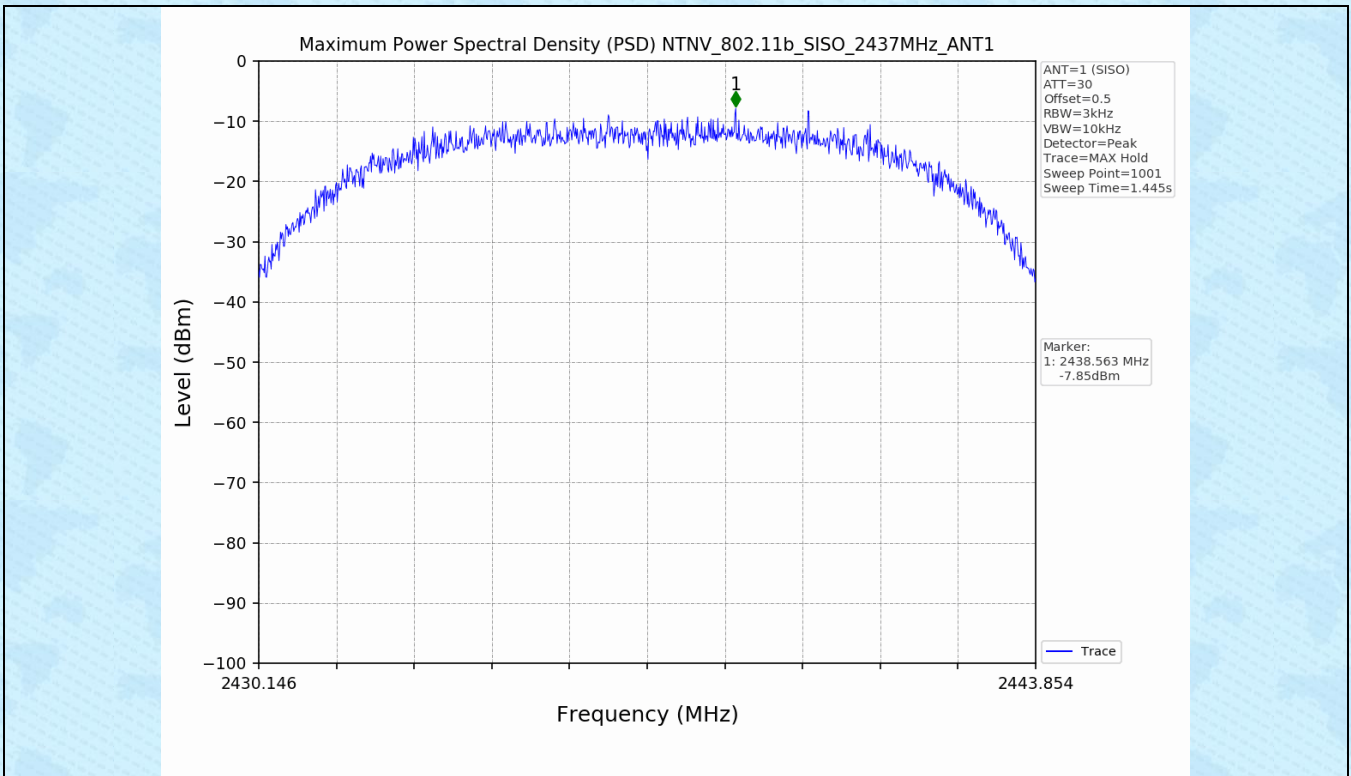

3.2 Test Graph