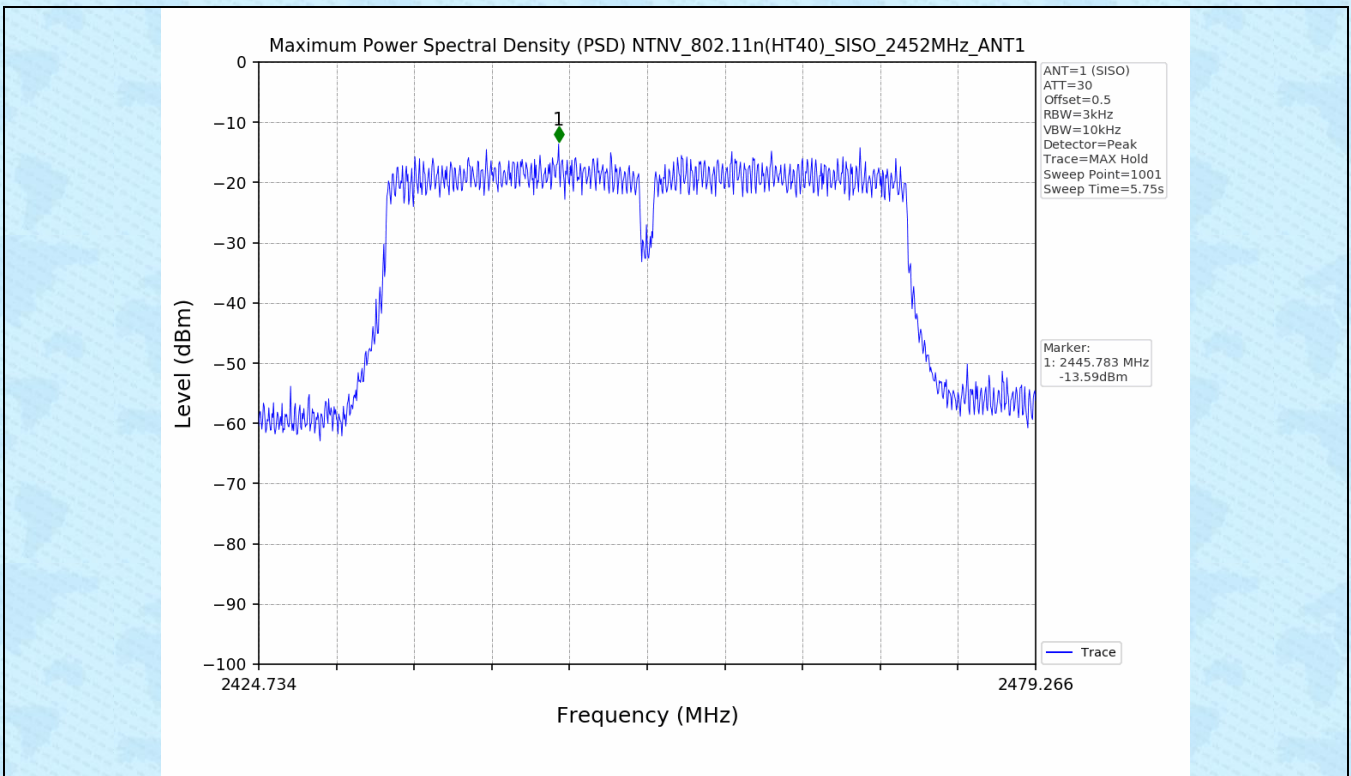

3.2 Test Graph

4. Unwanted Emissions in Non-restricted Frequency Bands

4.1 Test Result

Test Mode	Frequency (MHz)	TX Type	ANT No.	Spurious Conducted Emission (dBm)	Limits (dBm)	Verdict
802.11b	2412	SISO	1	Refer to test graph	-14.05	PASS
	2437	SISO	1	Refer to test graph	-14.05	PASS
	2462	SISO	1	Refer to test graph	-14.05	PASS
802.11g	2412	SISO	1	Refer to test graph	-16.29	PASS
	2437	SISO	1	Refer to test graph	-16.29	PASS
	2462	SISO	1	Refer to test graph	-16.29	PASS
802.11n(HT20)	2412	SISO	1	Refer to test graph	-17.21	PASS
	2437	SISO	1	Refer to test graph	-17.21	PASS
	2462	SISO	1	Refer to test graph	-17.21	PASS
802.11n(HT40)	2422	SISO	1	Refer to test graph	-20.05	PASS
	2437	SISO	1	Refer to test graph	-20.05	PASS
	2452	SISO	1	Refer to test graph	-20.05	PASS

4.2 Test Graph

-----End-----