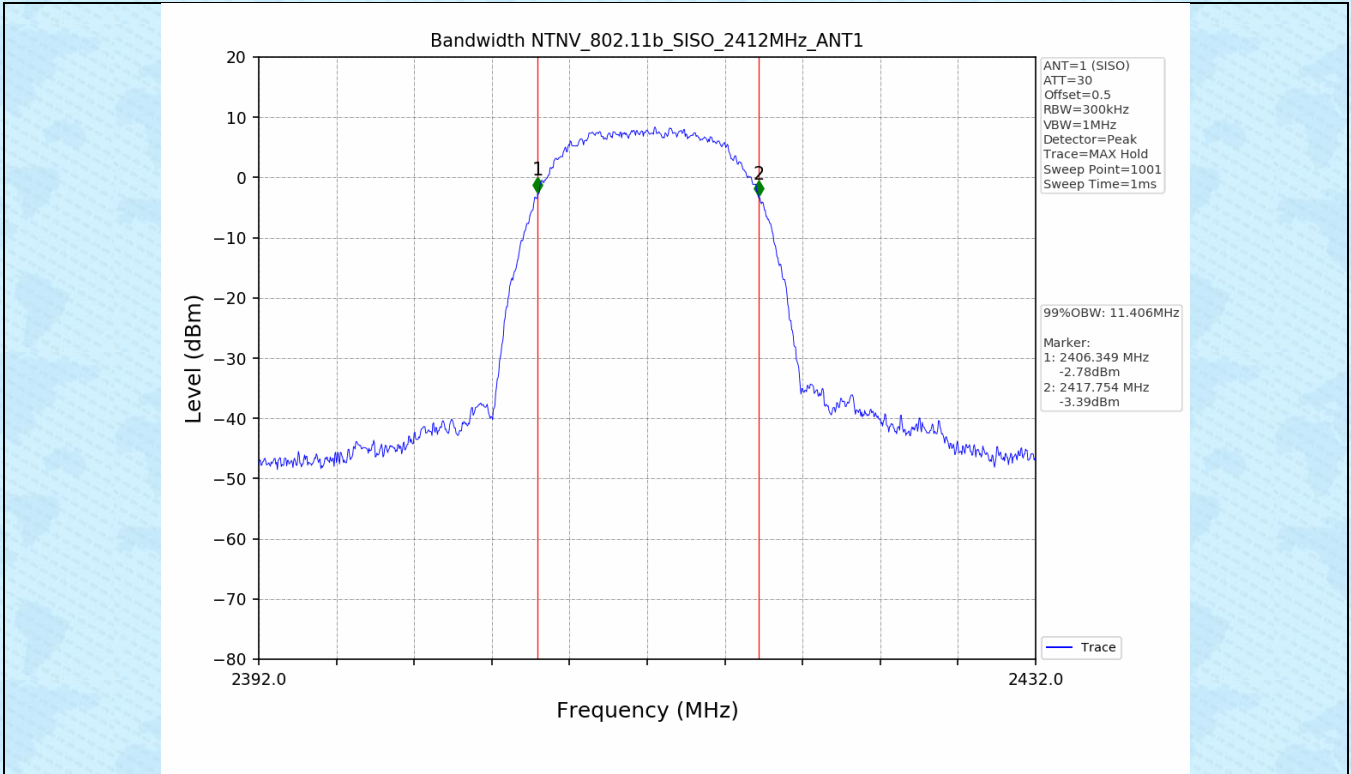

1.2 Test Graph - 6dB Bandwidth

1.3 Test Graph - 99% Occupied Bandwidth

2. Maximum Conducted Output Power

2.1 Test Result

Test Mode	Frequency (MHz)	Tx Type	Measured Peak Output Power (dBm)	Limits (dBm)	EIRP(dBm)	Limits (dBm)	Verdict
802.11b	2412	SISO	20.09	30	22.79	36	PASS
	2437	SISO	20.71	30	23.41	36	PASS
	2462	SISO	20.14	30	22.84	36	PASS
802.11g	2412	SISO	22.37	30	25.07	36	PASS
	2437	SISO	22.14	30	24.84	36	PASS
	2462	SISO	22.69	30	25.39	36	PASS
802.11n(HT20)	2412	SISO	21.42	30	24.12	36	PASS
	2437	SISO	22.15	30	24.85	36	PASS
	2462	SISO	21.83	30	24.53	36	PASS
802.11n(HT40)	2422	SISO	21.49	30	24.19	36	PASS
	2437	SISO	21.90	30	24.60	36	PASS
	2452	SISO	21.76	30	24.46	36	PASS

3. Maximum Power Spectral Density (PSD)

3.1 Test Result

Test Mode	Frequency (MHz)	Tx Type	Maximum Power Spectral Density (dBm/3KHz)	Limits (dBm/3kHz)	Verdict
802.11b	2412	SISO	-8.50	≤8	PASS
	2437	SISO	-7.85	≤8	PASS
	2462	SISO	-8.39	≤8	PASS
802.11g	2412	SISO	-10.40	≤8	PASS
	2437	SISO	-9.20	≤8	PASS
	2462	SISO	-10.09	≤8	PASS
802.11n(HT20)	2412	SISO	-12.36	≤8	PASS
	2437	SISO	-10.31	≤8	PASS
	2462	SISO	-11.08	≤8	PASS
802.11n(HT40)	2422	SISO	-13.70	≤8	PASS
	2437	SISO	-13.46	≤8	PASS
	2452	SISO	-13.59	≤8	PASS