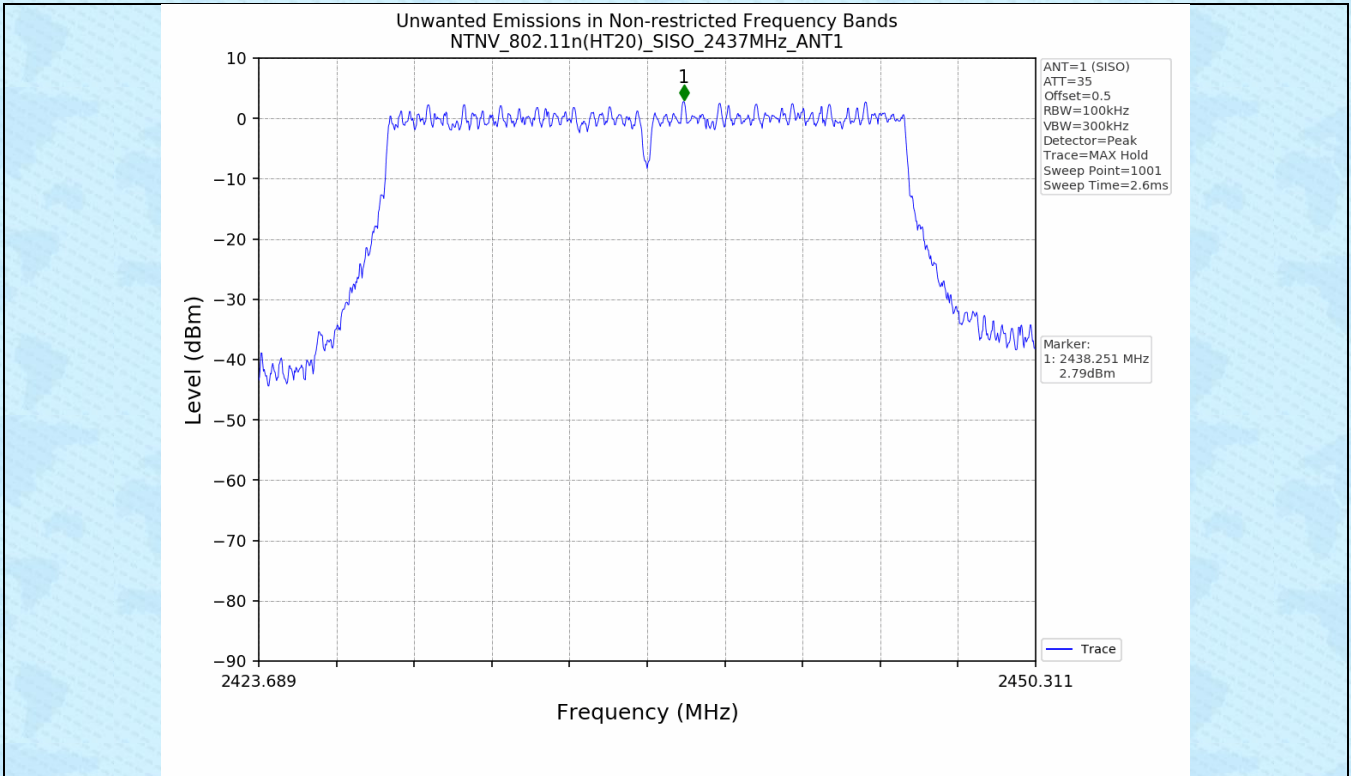

3.2 Test Graph

4. Unwanted Emissions in Non-restricted Frequency Bands

4.1 Test Result

Test Mode	Frequency (MHz)	TX Type	ANT No.	Spurious Conducted Emission (dBm)	Limits (dBm)	Verdict
802.11b	2412	SISO	1	Refer to test graph	-14.05	PASS
	2437	SISO	1	Refer to test graph	-14.05	PASS
	2462	SISO	1	Refer to test graph	-14.05	PASS
802.11g	2412	SISO	1	Refer to test graph	-16.29	PASS
	2437	SISO	1	Refer to test graph	-16.29	PASS
	2462	SISO	1	Refer to test graph	-16.29	PASS
802.11n(HT20)	2412	SISO	1	Refer to test graph	-17.21	PASS
	2437	SISO	1	Refer to test graph	-17.21	PASS
	2462	SISO	1	Refer to test graph	-17.21	PASS
802.11n(HT40)	2422	SISO	1	Refer to test graph	-20.05	PASS
	2437	SISO	1	Refer to test graph	-20.05	PASS
	2452	SISO	1	Refer to test graph	-20.05	PASS

4.2 Test Graph

-----End-----