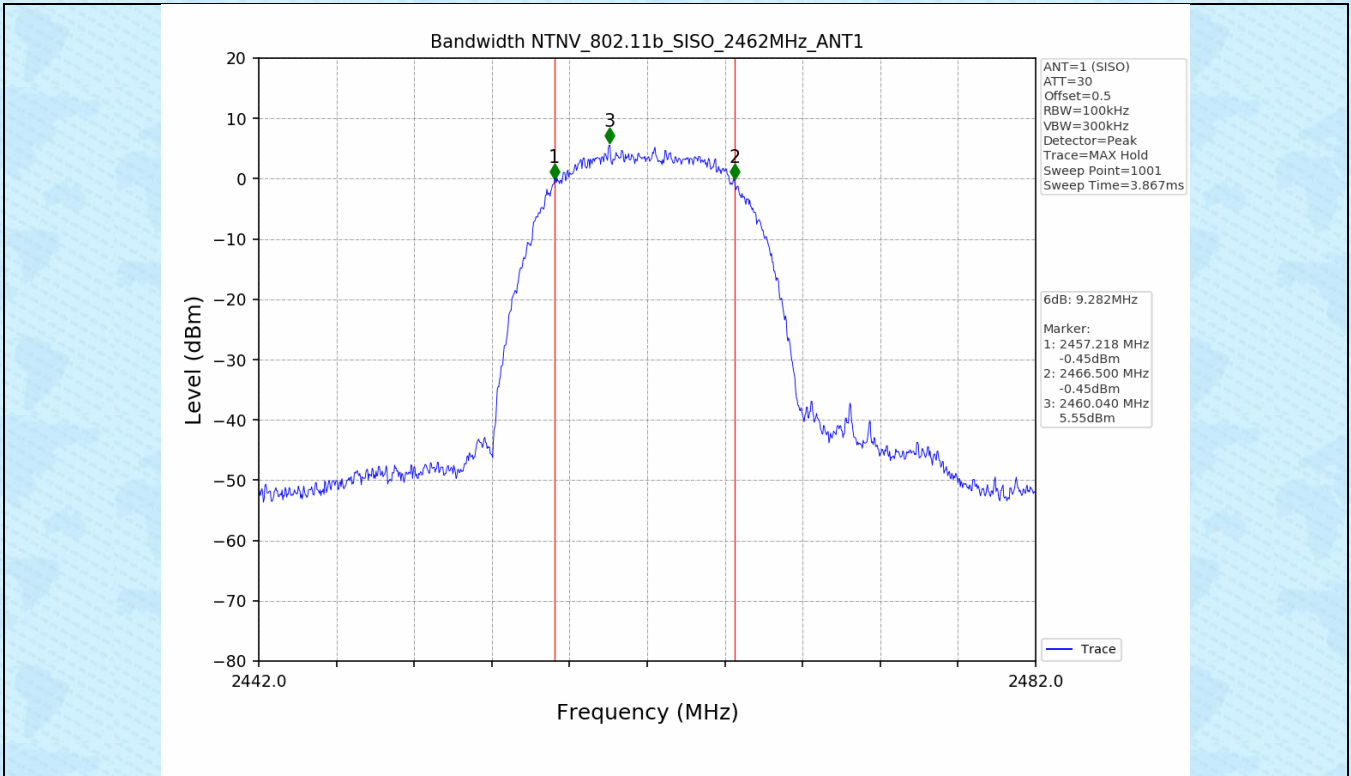

Appendix for 15.247

1. Bandwidth

1.1 Test Result

Test Mode	Frequency (MHz)	TX Type	ANT No.	6dB Bandwidth		Verdict
				Test Result (MHz)	Limits (MHz)	
802.11b	2412	SISO	1	9.305	≥0.5	PASS
	2437	SISO	1	9.139	≥0.5	PASS
	2462	SISO	1	9.282	≥0.5	PASS
802.11g	2412	SISO	1	16.553	≥0.5	PASS
	2437	SISO	1	16.540	≥0.5	PASS
	2462	SISO	1	16.538	≥0.5	PASS
802.11n(HT20)	2412	SISO	1	17.762	≥0.5	PASS
	2437	SISO	1	17.748	≥0.5	PASS
	2462	SISO	1	17.764	≥0.5	PASS
802.11n(HT40)	2422	SISO	1	36.406	≥0.5	PASS
	2437	SISO	1	36.048	≥0.5	PASS
	2452	SISO	1	36.355	≥0.5	PASS

Test Mode	Frequency (MHz)	TX Type	ANT No.	99% Occupied Bandwidth	
				Test Result (MHz)	
802.11b	2412	SISO	1	11.406	Only for Report Use
	2437	SISO	1	11.379	Only for Report Use
	2462	SISO	1	11.420	Only for Report Use
802.11g	2412	SISO	1	16.670	Only for Report Use
	2437	SISO	1	16.613	Only for Report Use
	2462	SISO	1	16.652	Only for Report Use
802.11n(HT20)	2412	SISO	1	17.772	Only for Report Use
	2437	SISO	1	17.747	Only for Report Use
	2462	SISO	1	17.761	Only for Report Use
802.11n(HT40)	2422	SISO	1	36.290	Only for Report Use
	2437	SISO	1	36.134	Only for Report Use
	2452	SISO	1	36.266	Only for Report Use

1.2 Test Graph - 6dB Bandwidth

1.3 Test Graph - 99% Occupied Bandwidth

2. Maximum Conducted Output Power

2.1 Test Result

Test Mode	Frequency (MHz)	Tx Type	Measured Peak Output Power (dBm)	Limits (dBm)	EIRP(dBm)	Limits (dBm)	Verdict
802.11b	2412	SISO	20.09	30	22.79	36	PASS
	2437	SISO	20.71	30	23.41	36	PASS
	2462	SISO	20.14	30	22.84	36	PASS
802.11g	2412	SISO	22.37	30	25.07	36	PASS
	2437	SISO	22.14	30	24.84	36	PASS
	2462	SISO	22.69	30	25.39	36	PASS
802.11n(HT20)	2412	SISO	21.42	30	24.12	36	PASS
	2437	SISO	22.15	30	24.85	36	PASS
	2462	SISO	21.83	30	24.53	36	PASS
802.11n(HT40)	2422	SISO	21.49	30	24.19	36	PASS
	2437	SISO	21.90	30	24.60	36	PASS
	2452	SISO	21.76	30	24.46	36	PASS