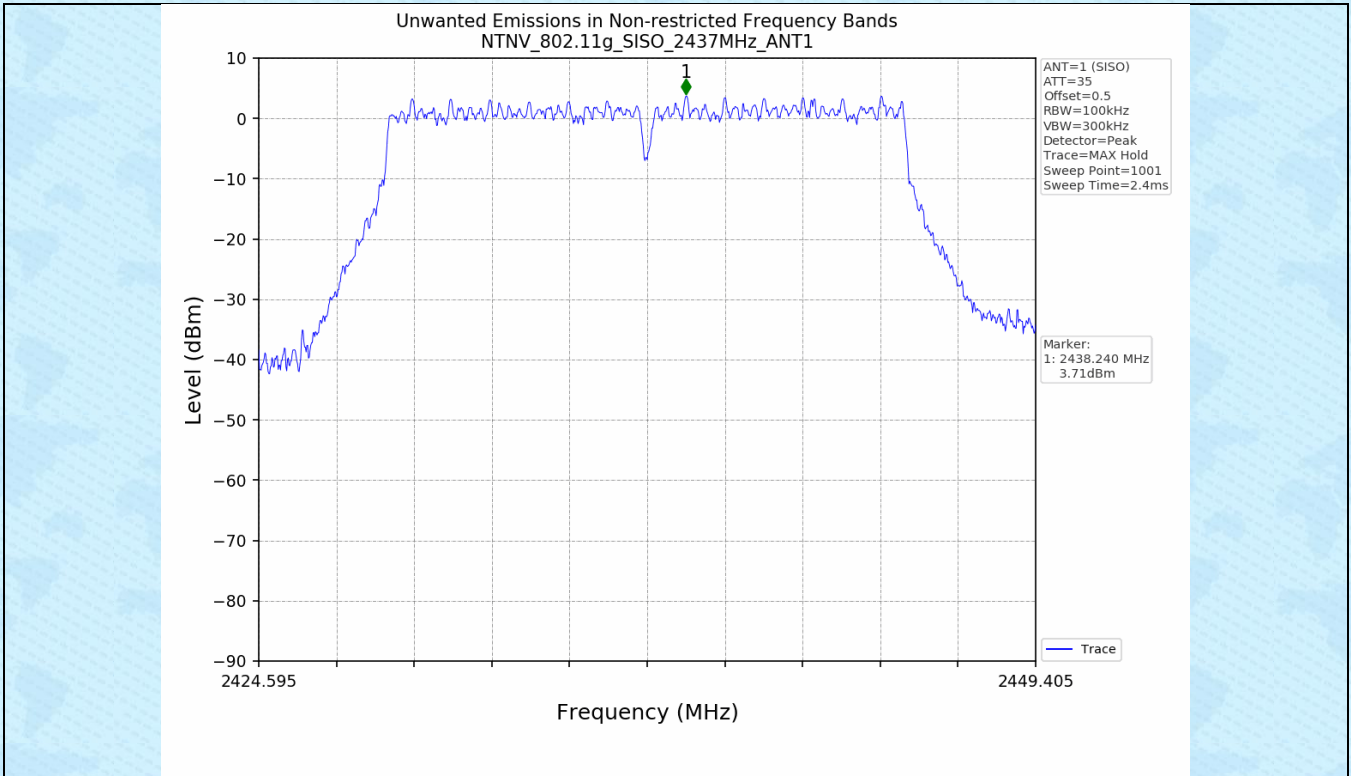

3.2 Test Graph

4. Unwanted Emissions in Non-restricted Frequency Bands

4.1 Test Result

Test Mode	Frequency (MHz)	TX Type	ANT No.	Spurious Conducted Emission (dBm)	Limits (dBm)	Verdict
802.11b	2412	SISO	1	Refer to test graph	-14.05	PASS
	2437	SISO	1	Refer to test graph	-14.05	PASS
	2462	SISO	1	Refer to test graph	-14.05	PASS
802.11g	2412	SISO	1	Refer to test graph	-16.29	PASS
	2437	SISO	1	Refer to test graph	-16.29	PASS
	2462	SISO	1	Refer to test graph	-16.29	PASS
802.11n(HT20)	2412	SISO	1	Refer to test graph	-17.21	PASS
	2437	SISO	1	Refer to test graph	-17.21	PASS
	2462	SISO	1	Refer to test graph	-17.21	PASS
802.11n(HT40)	2422	SISO	1	Refer to test graph	-20.05	PASS
	2437	SISO	1	Refer to test graph	-20.05	PASS
	2452	SISO	1	Refer to test graph	-20.05	PASS

4.2 Test Graph

-----End-----