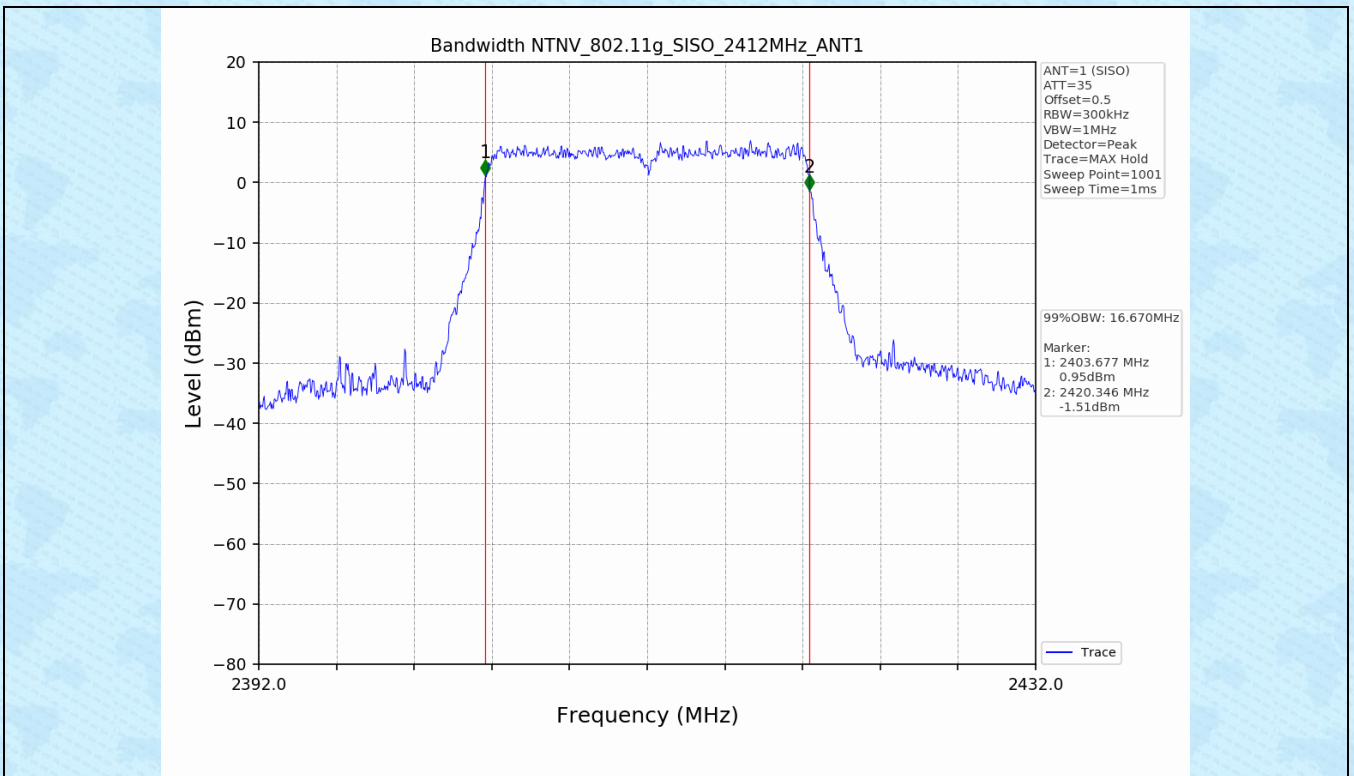

1.2 Test Graph - 6dB Bandwidth

1.3 Test Graph - 99% Occupied Bandwidth

2. Maximum Conducted Output Power

2.1 Test Result

Test Mode	Frequency (MHz)	Tx Type	Measured Peak Output Power (dBm)	Limits (dBm)	EIRP(dBm)	Limits (dBm)	Verdict
802.11b	2412	SISO	20.09	30	22.79	36	PASS
	2437	SISO	20.71	30	23.41	36	PASS
	2462	SISO	20.14	30	22.84	36	PASS
802.11g	2412	SISO	22.37	30	25.07	36	PASS
	2437	SISO	22.14	30	24.84	36	PASS
	2462	SISO	22.69	30	25.39	36	PASS
802.11n(HT20)	2412	SISO	21.42	30	24.12	36	PASS
	2437	SISO	22.15	30	24.85	36	PASS
	2462	SISO	21.83	30	24.53	36	PASS
802.11n(HT40)	2422	SISO	21.49	30	24.19	36	PASS
	2437	SISO	21.90	30	24.60	36	PASS
	2452	SISO	21.76	30	24.46	36	PASS

3. Maximum Power Spectral Density (PSD)

3.1 Test Result

Test Mode	Frequency (MHz)	Tx Type	Maximum Power Spectral Density (dBm/3KHz)	Limits (dBm/3kHz)	Verdict
802.11b	2412	SISO	-8.50	≤8	PASS
	2437	SISO	-7.85	≤8	PASS
	2462	SISO	-8.39	≤8	PASS
802.11g	2412	SISO	-10.40	≤8	PASS
	2437	SISO	-9.20	≤8	PASS
	2462	SISO	-10.09	≤8	PASS
802.11n(HT20)	2412	SISO	-12.36	≤8	PASS
	2437	SISO	-10.31	≤8	PASS
	2462	SISO	-11.08	≤8	PASS
802.11n(HT40)	2422	SISO	-13.70	≤8	PASS
	2437	SISO	-13.46	≤8	PASS
	2452	SISO	-13.59	≤8	PASS