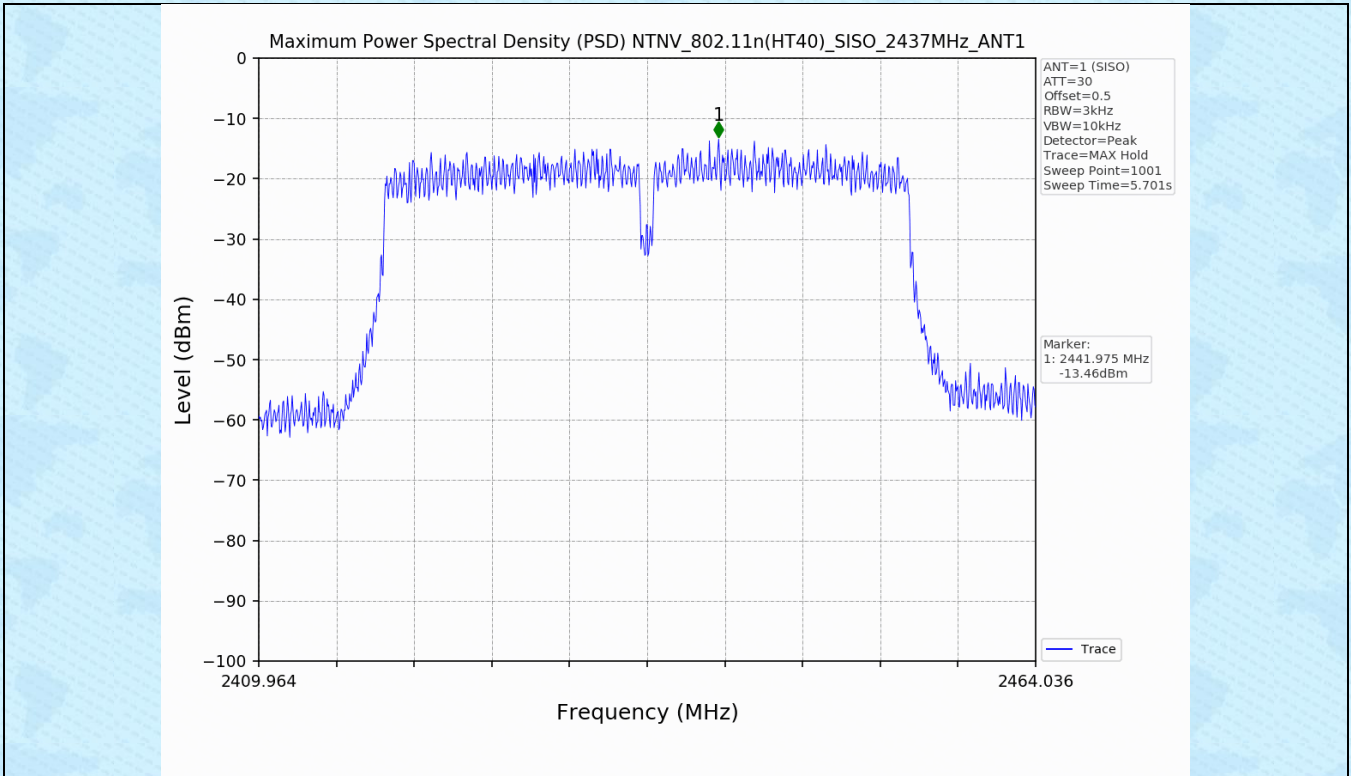

3.2 Test Graph

4. Unwanted Emissions in Non-restricted Frequency Bands

4.1 Test Result

Test Mode	Frequency (MHz)	TX Type	ANT No.	Spurious Conducted Emission (dBm)	Limits (dBm)	Verdict
802.11b	2412	SISO	1	Refer to test graph	-14.05	PASS
	2437	SISO	1	Refer to test graph	-14.05	PASS
	2462	SISO	1	Refer to test graph	-14.05	PASS
802.11g	2412	SISO	1	Refer to test graph	-16.29	PASS
	2437	SISO	1	Refer to test graph	-16.29	PASS
	2462	SISO	1	Refer to test graph	-16.29	PASS
802.11n(HT20)	2412	SISO	1	Refer to test graph	-17.21	PASS
	2437	SISO	1	Refer to test graph	-17.21	PASS
	2462	SISO	1	Refer to test graph	-17.21	PASS
802.11n(HT40)	2422	SISO	1	Refer to test graph	-20.05	PASS
	2437	SISO	1	Refer to test graph	-20.05	PASS
	2452	SISO	1	Refer to test graph	-20.05	PASS

4.2 Test Graph

-----End-----