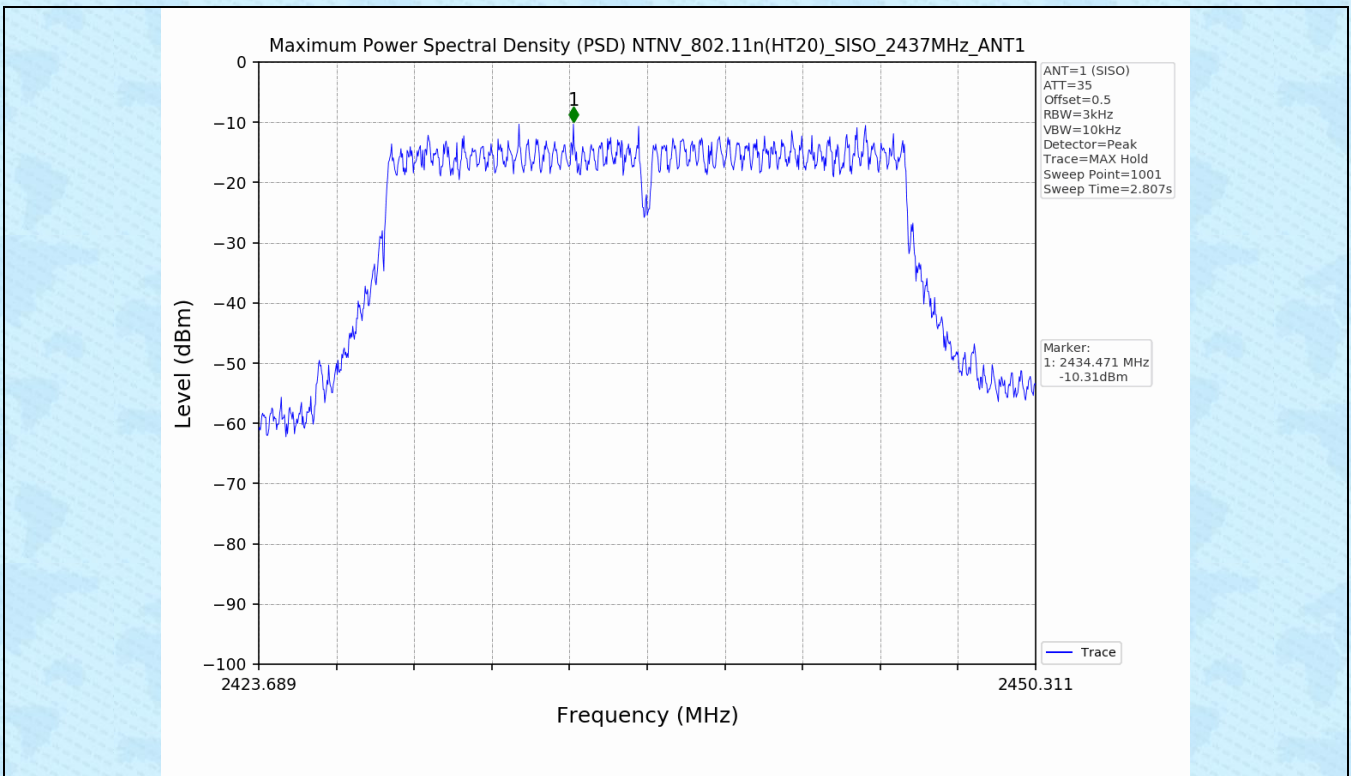

3. Maximum Power Spectral Density (PSD)

3.1 Test Result

Test Mode	Frequency (MHz)	Tx Type	Maximum Power Spectral Density (dBm/3KHz)	Limits (dBm/3kHz)	Verdict
802.11b	2412	SISO	-8.50	≤8	PASS
	2437	SISO	-7.85	≤8	PASS
	2462	SISO	-8.39	≤8	PASS
802.11g	2412	SISO	-10.40	≤8	PASS
	2437	SISO	-9.20	≤8	PASS
	2462	SISO	-10.09	≤8	PASS
802.11n(HT20)	2412	SISO	-12.36	≤8	PASS
	2437	SISO	-10.31	≤8	PASS
	2462	SISO	-11.08	≤8	PASS
802.11n(HT40)	2422	SISO	-13.70	≤8	PASS
	2437	SISO	-13.46	≤8	PASS
	2452	SISO	-13.59	≤8	PASS

3.2 Test Graph

4. Unwanted Emissions in Non-restricted Frequency Bands

4.1 Test Result

Test Mode	Frequency (MHz)	TX Type	ANT No.	Spurious Conducted Emission (dBm)	Limits (dBm)	Verdict
802.11b	2412	SISO	1	Refer to test graph	-14.05	PASS
	2437	SISO	1	Refer to test graph	-14.05	PASS
	2462	SISO	1	Refer to test graph	-14.05	PASS
802.11g	2412	SISO	1	Refer to test graph	-16.29	PASS
	2437	SISO	1	Refer to test graph	-16.29	PASS
	2462	SISO	1	Refer to test graph	-16.29	PASS
802.11n(HT20)	2412	SISO	1	Refer to test graph	-17.21	PASS
	2437	SISO	1	Refer to test graph	-17.21	PASS
	2462	SISO	1	Refer to test graph	-17.21	PASS
802.11n(HT40)	2422	SISO	1	Refer to test graph	-20.05	PASS
	2437	SISO	1	Refer to test graph	-20.05	PASS
	2452	SISO	1	Refer to test graph	-20.05	PASS