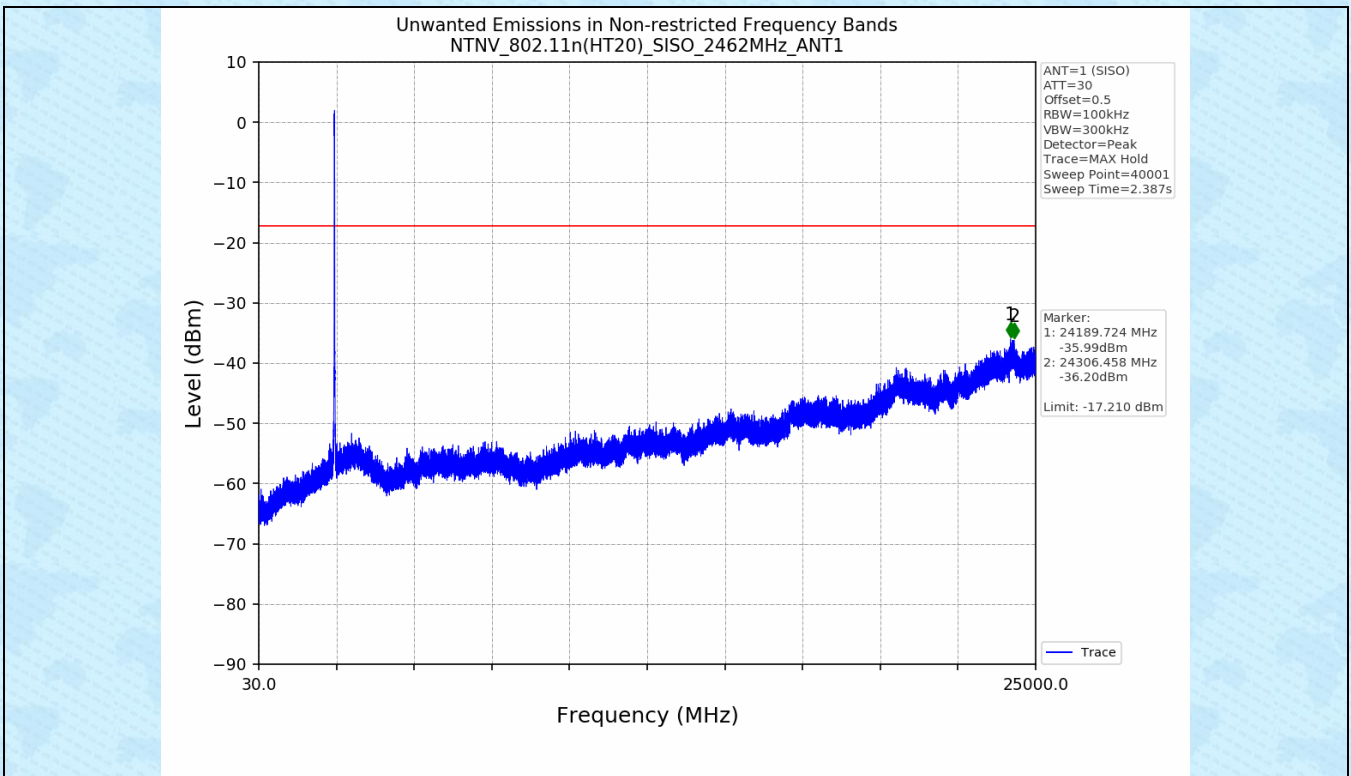

3.2 Test Graph

4. Unwanted Emissions in Non-restricted Frequency Bands

4.1 Test Result

Test Mode	Frequency (MHz)	TX Type	ANT No.	Spurious Conducted Emission (dBm)	Limits (dBm)	Verdict
802.11b	2412	SISO	1	Refer to test graph	-14.05	PASS
	2437	SISO	1	Refer to test graph	-14.05	PASS
	2462	SISO	1	Refer to test graph	-14.05	PASS
802.11g	2412	SISO	1	Refer to test graph	-16.29	PASS
	2437	SISO	1	Refer to test graph	-16.29	PASS
	2462	SISO	1	Refer to test graph	-16.29	PASS
802.11n(HT20)	2412	SISO	1	Refer to test graph	-17.21	PASS
	2437	SISO	1	Refer to test graph	-17.21	PASS
	2462	SISO	1	Refer to test graph	-17.21	PASS
802.11n(HT40)	2422	SISO	1	Refer to test graph	-20.05	PASS
	2437	SISO	1	Refer to test graph	-20.05	PASS
	2452	SISO	1	Refer to test graph	-20.05	PASS

4.2 Test Graph

-----End-----