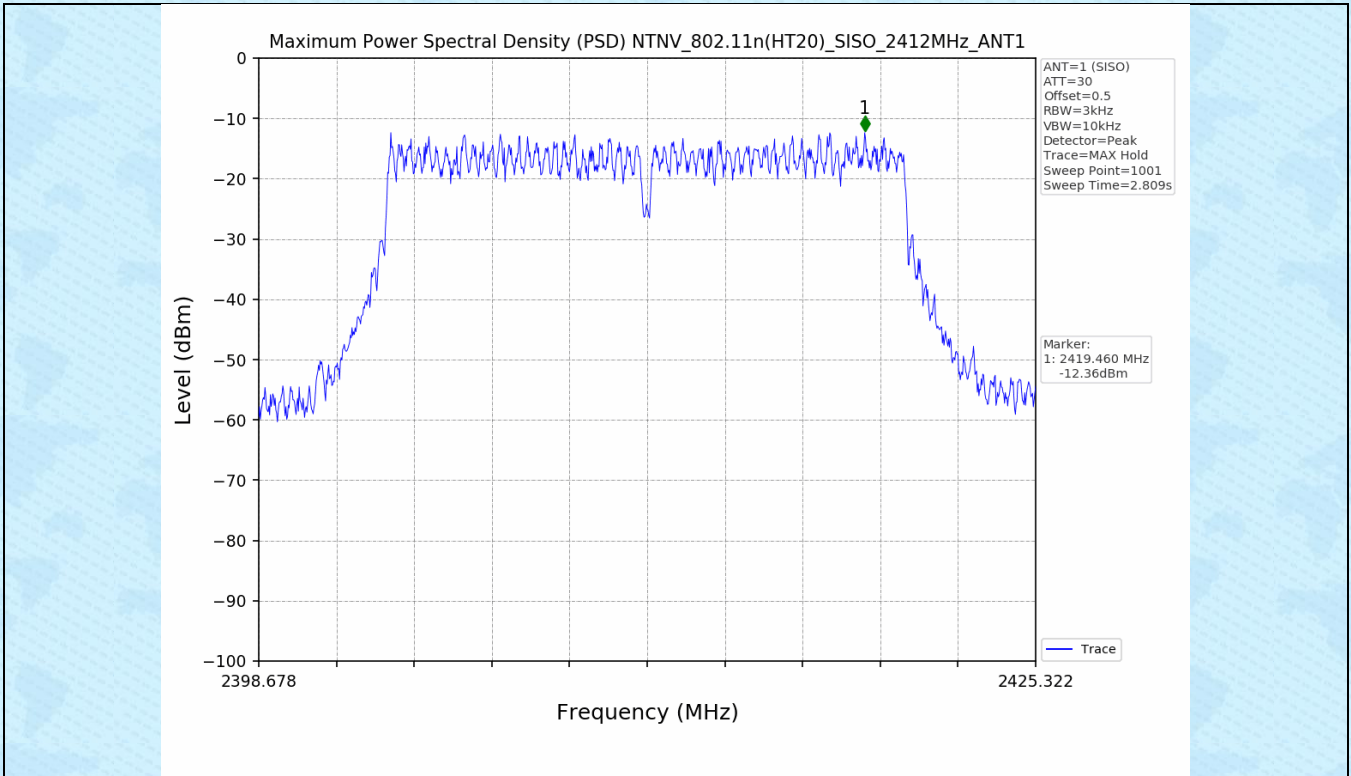

3. Maximum Power Spectral Density (PSD)

3.1 Test Result

Test Mode	Frequency (MHz)	Tx Type	Maximum Power Spectral Density (dBm/3KHz)	Limits (dBm/3kHz)	Verdict
802.11b	2412	SISO	-8.50	≤8	PASS
	2437	SISO	-7.85	≤8	PASS
	2462	SISO	-8.39	≤8	PASS
802.11g	2412	SISO	-10.40	≤8	PASS
	2437	SISO	-9.20	≤8	PASS
	2462	SISO	-10.09	≤8	PASS
802.11n(HT20)	2412	SISO	-12.36	≤8	PASS
	2437	SISO	-10.31	≤8	PASS
	2462	SISO	-11.08	≤8	PASS
802.11n(HT40)	2422	SISO	-13.70	≤8	PASS
	2437	SISO	-13.46	≤8	PASS
	2452	SISO	-13.59	≤8	PASS

3.2 Test Graph

4. Unwanted Emissions in Non-restricted Frequency Bands

4.1 Test Result

Test Mode	Frequency (MHz)	TX Type	ANT No.	Spurious Conducted Emission (dBm)	Limits (dBm)	Verdict
802.11b	2412	SISO	1	Refer to test graph	-14.05	PASS
	2437	SISO	1	Refer to test graph	-14.05	PASS
	2462	SISO	1	Refer to test graph	-14.05	PASS
802.11g	2412	SISO	1	Refer to test graph	-16.29	PASS
	2437	SISO	1	Refer to test graph	-16.29	PASS
	2462	SISO	1	Refer to test graph	-16.29	PASS
802.11n(HT20)	2412	SISO	1	Refer to test graph	-17.21	PASS
	2437	SISO	1	Refer to test graph	-17.21	PASS
	2462	SISO	1	Refer to test graph	-17.21	PASS
802.11n(HT40)	2422	SISO	1	Refer to test graph	-20.05	PASS
	2437	SISO	1	Refer to test graph	-20.05	PASS
	2452	SISO	1	Refer to test graph	-20.05	PASS