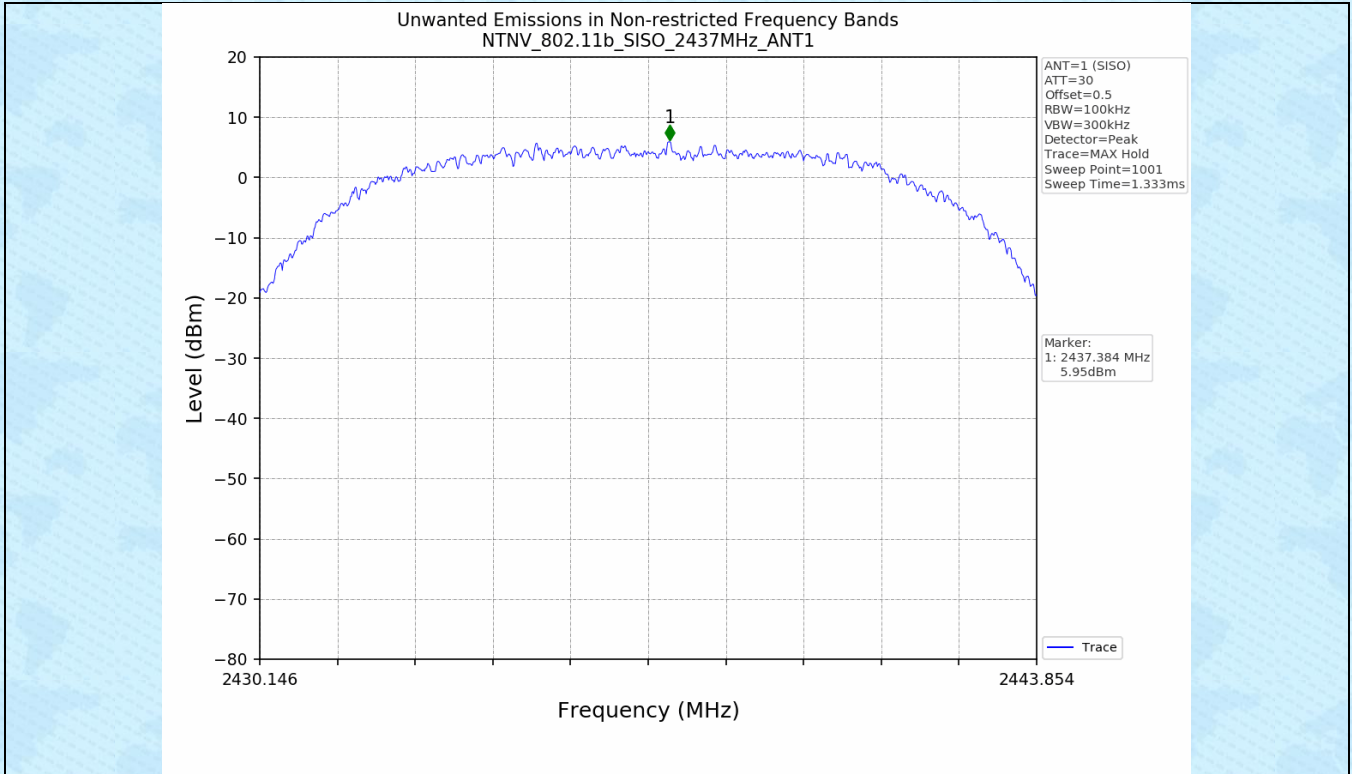

3.2 Test Graph

4. Unwanted Emissions in Non-restricted Frequency Bands

4.1 Test Result

Test Mode	Frequency (MHz)	TX Type	ANT No.	Spurious Conducted Emission (dBm)	Limits (dBm)	Verdict
802.11b	2412	SISO	1	Refer to test graph	-14.05	PASS
	2437	SISO	1	Refer to test graph	-14.05	PASS
	2462	SISO	1	Refer to test graph	-14.05	PASS
802.11g	2412	SISO	1	Refer to test graph	-16.29	PASS
	2437	SISO	1	Refer to test graph	-16.29	PASS
	2462	SISO	1	Refer to test graph	-16.29	PASS
802.11n(HT20)	2412	SISO	1	Refer to test graph	-17.21	PASS
	2437	SISO	1	Refer to test graph	-17.21	PASS
	2462	SISO	1	Refer to test graph	-17.21	PASS
802.11n(HT40)	2422	SISO	1	Refer to test graph	-20.05	PASS
	2437	SISO	1	Refer to test graph	-20.05	PASS
	2452	SISO	1	Refer to test graph	-20.05	PASS

4.2 Test Graph

-----End-----