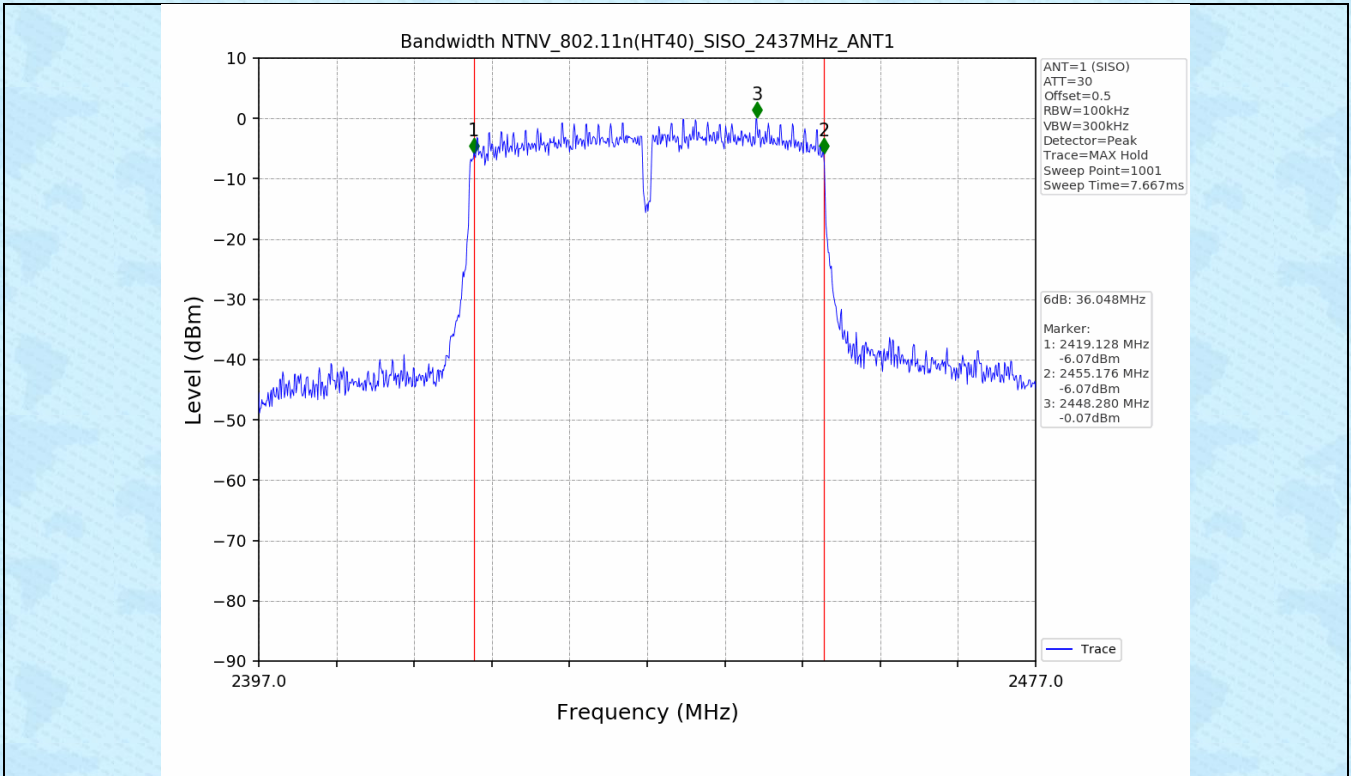

1.2 Test Graph - 6dB Bandwidth

1.3 Test Graph - 99% Occupied Bandwidth

2. Maximum Conducted Output Power

2.1 Test Result

Test Mode	Frequency (MHz)	Tx Type	Measured Peak Output Power (dBm)	Limits (dBm)	EIRP(dBm)	Limits (dBm)	Verdict
802.11b	2412	SISO	20.09	30	22.79	36	PASS
	2437	SISO	20.71	30	23.41	36	PASS
	2462	SISO	20.14	30	22.84	36	PASS
802.11g	2412	SISO	22.37	30	25.07	36	PASS
	2437	SISO	22.14	30	24.84	36	PASS
	2462	SISO	22.69	30	25.39	36	PASS
802.11n(HT20)	2412	SISO	21.42	30	24.12	36	PASS
	2437	SISO	22.15	30	24.85	36	PASS
	2462	SISO	21.83	30	24.53	36	PASS
802.11n(HT40)	2422	SISO	21.49	30	24.19	36	PASS
	2437	SISO	21.90	30	24.60	36	PASS
	2452	SISO	21.76	30	24.46	36	PASS

3. Maximum Power Spectral Density (PSD)

3.1 Test Result

Test Mode	Frequency (MHz)	Tx Type	Maximum Power Spectral Density (dBm/3KHz)	Limits (dBm/3kHz)	Verdict
802.11b	2412	SISO	-8.50	≤8	PASS
	2437	SISO	-7.85	≤8	PASS
	2462	SISO	-8.39	≤8	PASS
802.11g	2412	SISO	-10.40	≤8	PASS
	2437	SISO	-9.20	≤8	PASS
	2462	SISO	-10.09	≤8	PASS
802.11n(HT20)	2412	SISO	-12.36	≤8	PASS
	2437	SISO	-10.31	≤8	PASS
	2462	SISO	-11.08	≤8	PASS
802.11n(HT40)	2422	SISO	-13.70	≤8	PASS
	2437	SISO	-13.46	≤8	PASS
	2452	SISO	-13.59	≤8	PASS

3.2 Test Graph

4. Unwanted Emissions in Non-restricted Frequency Bands

4.1 Test Result

Test Mode	Frequency (MHz)	TX Type	ANT No.	Spurious Conducted Emission (dBm)	Limits (dBm)	Verdict
802.11b	2412	SISO	1	Refer to test graph	-14.05	PASS
	2437	SISO	1	Refer to test graph	-14.05	PASS
	2462	SISO	1	Refer to test graph	-14.05	PASS
802.11g	2412	SISO	1	Refer to test graph	-16.29	PASS
	2437	SISO	1	Refer to test graph	-16.29	PASS
	2462	SISO	1	Refer to test graph	-16.29	PASS
802.11n(HT20)	2412	SISO	1	Refer to test graph	-17.21	PASS
	2437	SISO	1	Refer to test graph	-17.21	PASS
	2462	SISO	1	Refer to test graph	-17.21	PASS
802.11n(HT40)	2422	SISO	1	Refer to test graph	-20.05	PASS
	2437	SISO	1	Refer to test graph	-20.05	PASS
	2452	SISO	1	Refer to test graph	-20.05	PASS