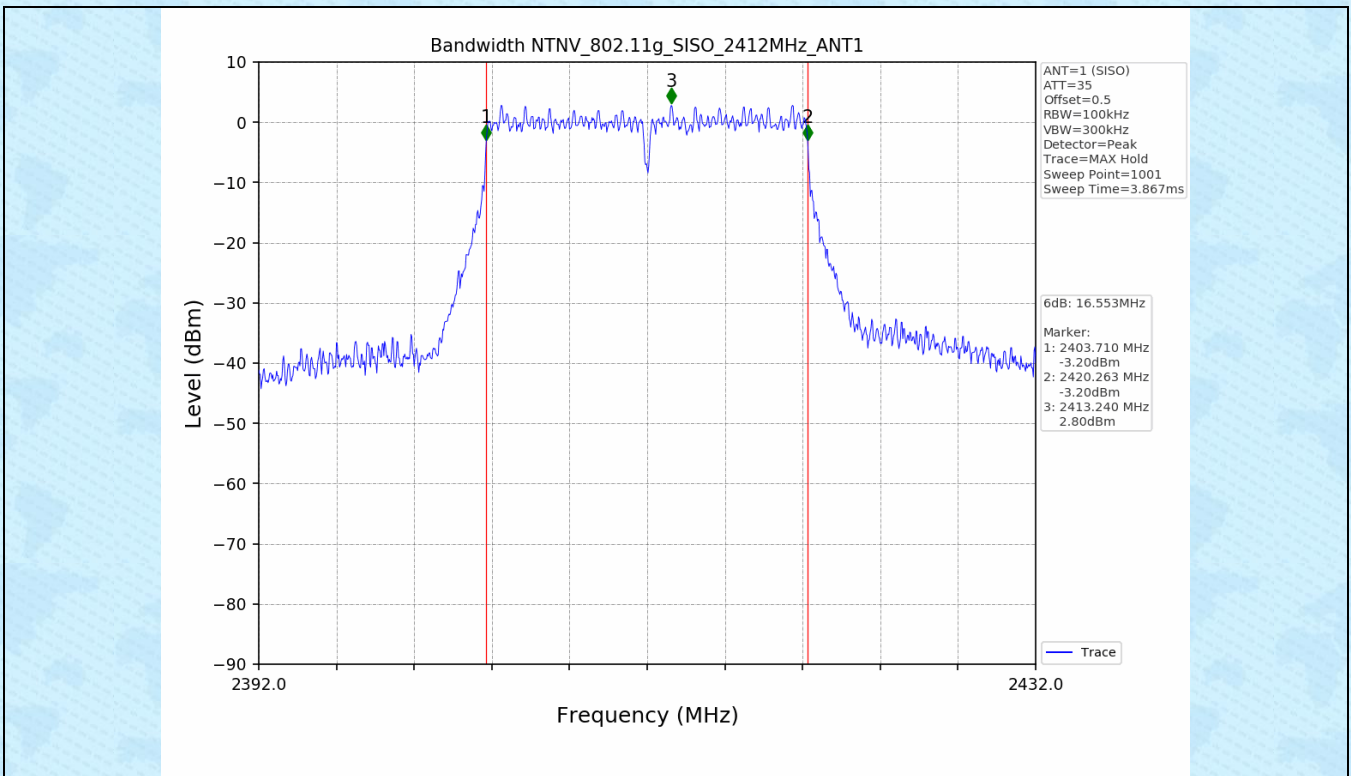

Appendix for 15.247

1. Bandwidth

1.1 Test Result

Test Mode	Frequency (MHz)	TX Type	ANT No.	6dB Bandwidth		Verdict
				Test Result (MHz)	Limits (MHz)	
802.11b	2412	SISO	1	9.305	≥0.5	PASS
	2437	SISO	1	9.139	≥0.5	PASS
	2462	SISO	1	9.282	≥0.5	PASS
802.11g	2412	SISO	1	16.553	≥0.5	PASS
	2437	SISO	1	16.540	≥0.5	PASS
	2462	SISO	1	16.538	≥0.5	PASS
802.11n(HT20)	2412	SISO	1	17.762	≥0.5	PASS
	2437	SISO	1	17.748	≥0.5	PASS
	2462	SISO	1	17.764	≥0.5	PASS
802.11n(HT40)	2422	SISO	1	36.406	≥0.5	PASS
	2437	SISO	1	36.048	≥0.5	PASS
	2452	SISO	1	36.355	≥0.5	PASS

Test Mode	Frequency (MHz)	TX Type	ANT No.	99% Occupied Bandwidth	
				Test Result (MHz)	
802.11b	2412	SISO	1	11.406	Only for Report Use
	2437	SISO	1	11.379	Only for Report Use
	2462	SISO	1	11.420	Only for Report Use
802.11g	2412	SISO	1	16.670	Only for Report Use
	2437	SISO	1	16.613	Only for Report Use
	2462	SISO	1	16.652	Only for Report Use
802.11n(HT20)	2412	SISO	1	17.772	Only for Report Use
	2437	SISO	1	17.747	Only for Report Use
	2462	SISO	1	17.761	Only for Report Use
802.11n(HT40)	2422	SISO	1	36.290	Only for Report Use
	2437	SISO	1	36.134	Only for Report Use
	2452	SISO	1	36.266	Only for Report Use

1.2 Test Graph - 6dB Bandwidth

1.3 Test Graph - 99% Occupied Bandwidth

2. Maximum Conducted Output Power

2.1 Test Result

Test Mode	Frequency (MHz)	Tx Type	Measured Peak Output Power (dBm)	Limits (dBm)	EIRP(dBm)	Limits (dBm)	Verdict
802.11b	2412	SISO	20.09	30	22.79	36	PASS
	2437	SISO	20.71	30	23.41	36	PASS
	2462	SISO	20.14	30	22.84	36	PASS
802.11g	2412	SISO	22.37	30	25.07	36	PASS
	2437	SISO	22.14	30	24.84	36	PASS
	2462	SISO	22.69	30	25.39	36	PASS
802.11n(HT20)	2412	SISO	21.42	30	24.12	36	PASS
	2437	SISO	22.15	30	24.85	36	PASS
	2462	SISO	21.83	30	24.53	36	PASS
802.11n(HT40)	2422	SISO	21.49	30	24.19	36	PASS
	2437	SISO	21.90	30	24.60	36	PASS
	2452	SISO	21.76	30	24.46	36	PASS