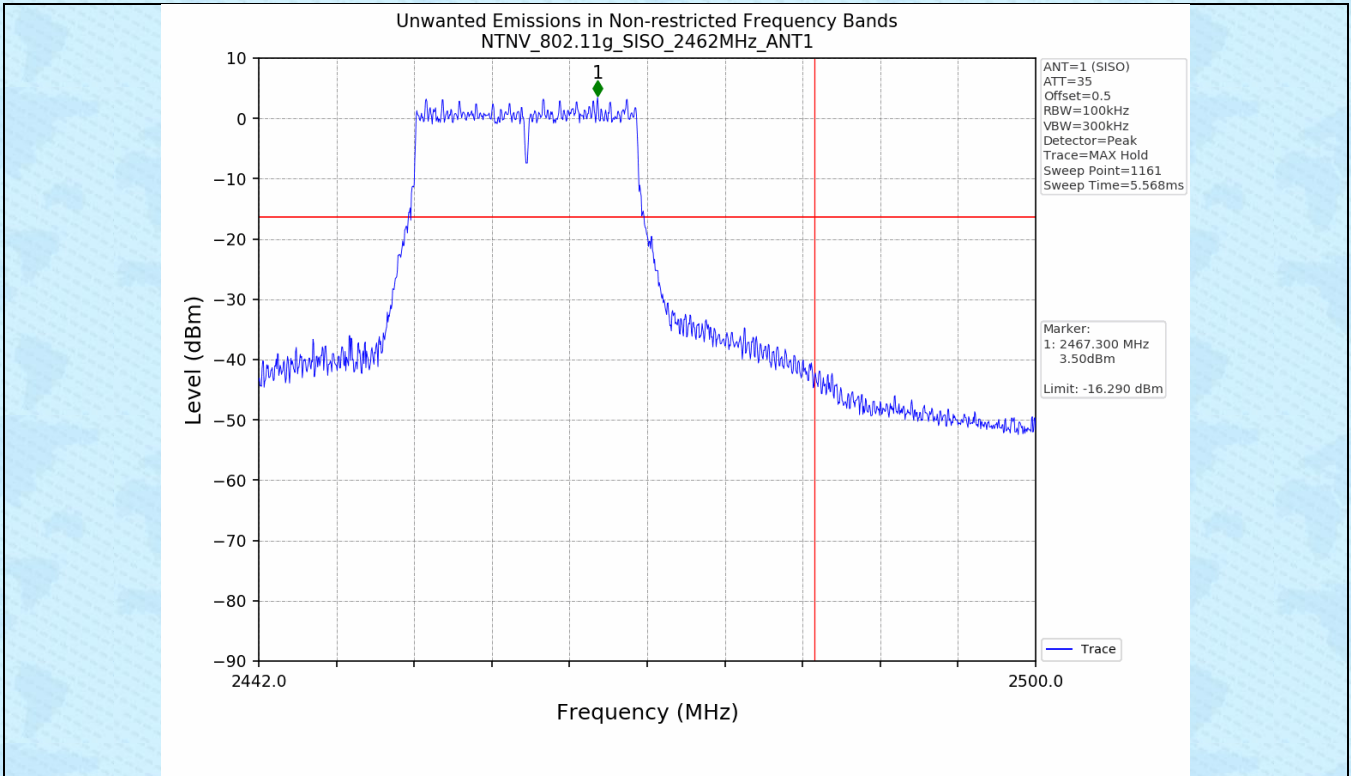

3.2 Test Graph

4. Unwanted Emissions in Non-restricted Frequency Bands

4.1 Test Result

Test Mode	Frequency (MHz)	TX Type	ANT No.	Spurious Conducted Emission (dBm)	Limits (dBm)	Verdict
802.11b	2412	SISO	1	Refer to test graph	-14.05	PASS
	2437	SISO	1	Refer to test graph	-14.05	PASS
	2462	SISO	1	Refer to test graph	-14.05	PASS
802.11g	2412	SISO	1	Refer to test graph	-16.29	PASS
	2437	SISO	1	Refer to test graph	-16.29	PASS
	2462	SISO	1	Refer to test graph	-16.29	PASS
802.11n(HT20)	2412	SISO	1	Refer to test graph	-17.21	PASS
	2437	SISO	1	Refer to test graph	-17.21	PASS
	2462	SISO	1	Refer to test graph	-17.21	PASS
802.11n(HT40)	2422	SISO	1	Refer to test graph	-20.05	PASS
	2437	SISO	1	Refer to test graph	-20.05	PASS
	2452	SISO	1	Refer to test graph	-20.05	PASS

4.2 Test Graph

-----End-----