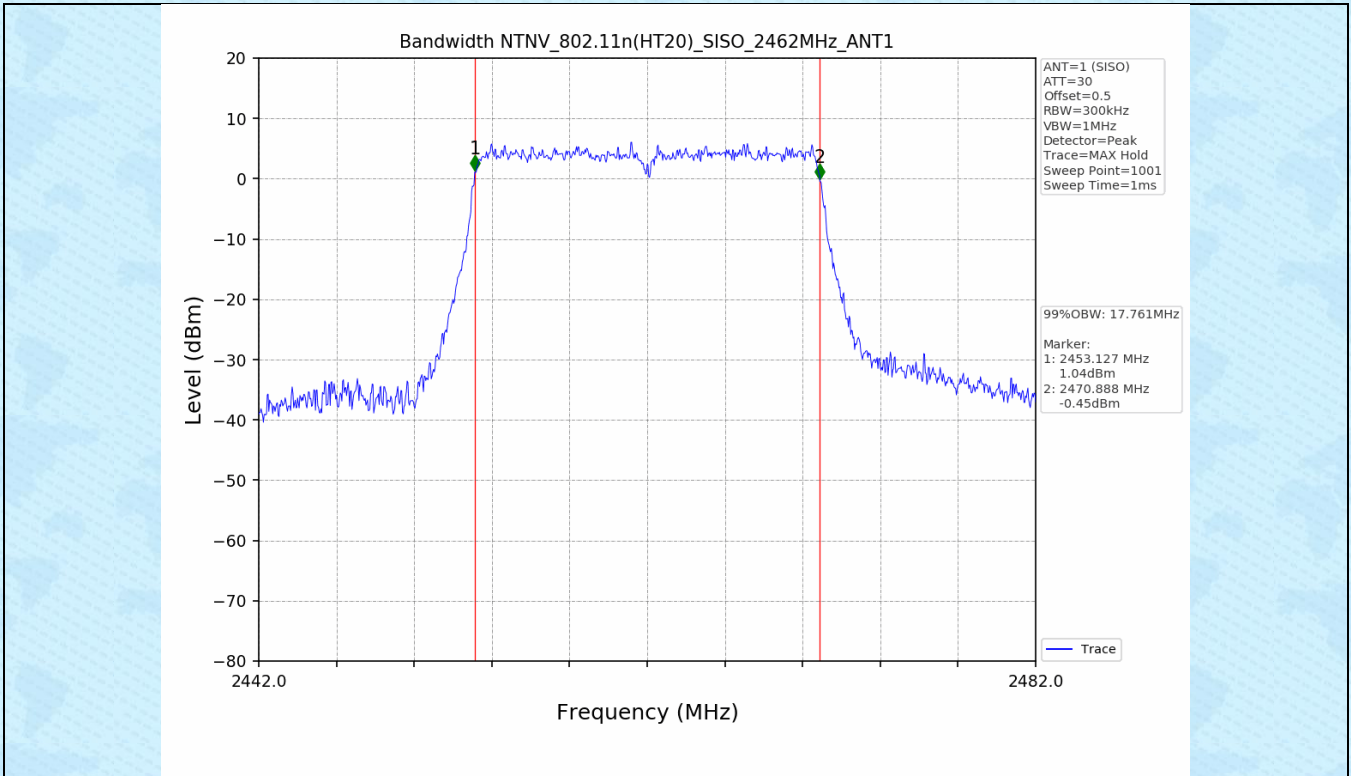

1.2 Test Graph - 6dB Bandwidth

1.3 Test Graph - 99% Occupied Bandwidth

2. Maximum Conducted Output Power

2.1 Test Result

Test Mode	Frequency (MHz)	Tx Type	Measured Peak Output Power (dBm)	Limits (dBm)	EIRP(dBm)	Limits (dBm)	Verdict
802.11b	2412	SISO	20.09	30	22.79	36	PASS
	2437	SISO	20.71	30	23.41	36	PASS
	2462	SISO	20.14	30	22.84	36	PASS
802.11g	2412	SISO	22.37	30	25.07	36	PASS
	2437	SISO	22.14	30	24.84	36	PASS
	2462	SISO	22.69	30	25.39	36	PASS
802.11n(HT20)	2412	SISO	21.42	30	24.12	36	PASS
	2437	SISO	22.15	30	24.85	36	PASS
	2462	SISO	21.83	30	24.53	36	PASS
802.11n(HT40)	2422	SISO	21.49	30	24.19	36	PASS
	2437	SISO	21.90	30	24.60	36	PASS
	2452	SISO	21.76	30	24.46	36	PASS

3. Maximum Power Spectral Density (PSD)

3.1 Test Result

Test Mode	Frequency (MHz)	Tx Type	Maximum Power Spectral Density (dBm/3KHz)	Limits (dBm/3kHz)	Verdict
802.11b	2412	SISO	-8.50	≤8	PASS
	2437	SISO	-7.85	≤8	PASS
	2462	SISO	-8.39	≤8	PASS
802.11g	2412	SISO	-10.40	≤8	PASS
	2437	SISO	-9.20	≤8	PASS
	2462	SISO	-10.09	≤8	PASS
802.11n(HT20)	2412	SISO	-12.36	≤8	PASS
	2437	SISO	-10.31	≤8	PASS
	2462	SISO	-11.08	≤8	PASS
802.11n(HT40)	2422	SISO	-13.70	≤8	PASS
	2437	SISO	-13.46	≤8	PASS
	2452	SISO	-13.59	≤8	PASS