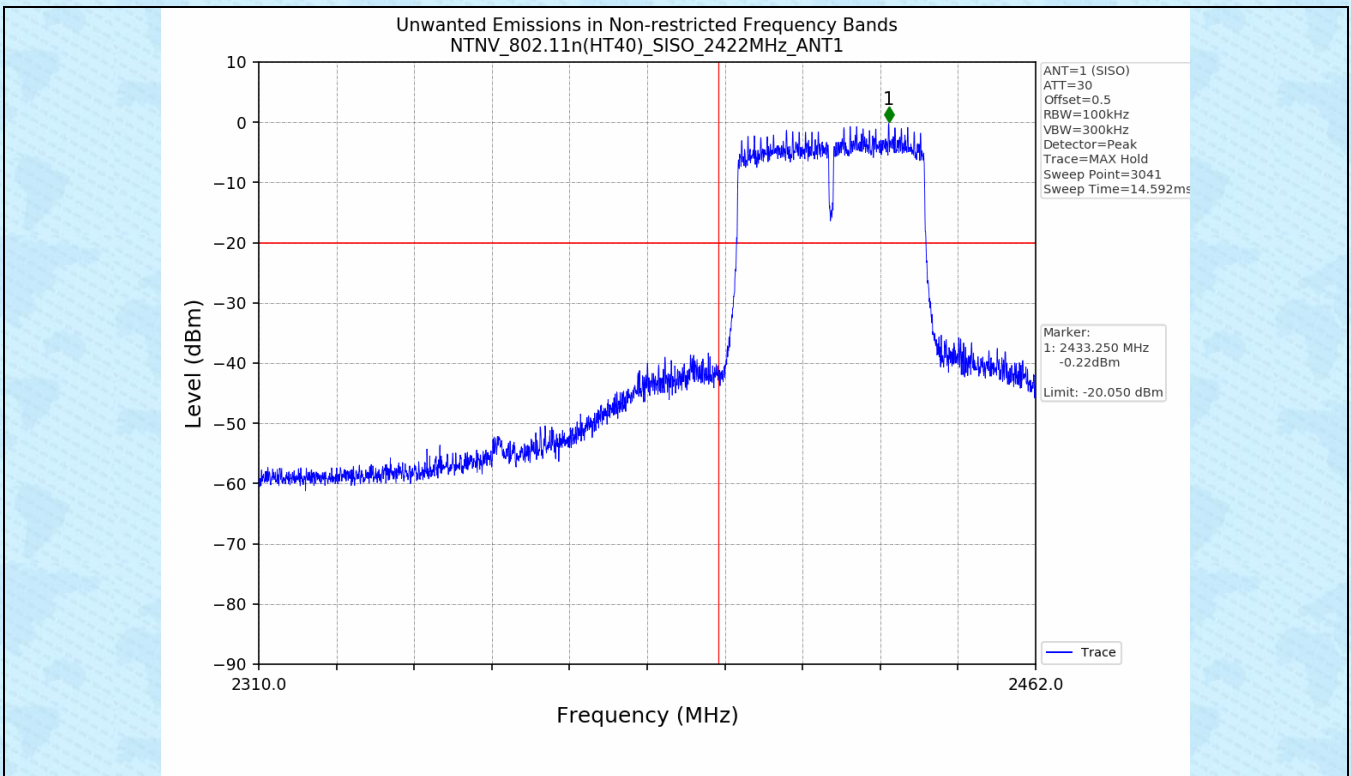

3.2 Test Graph

4. Unwanted Emissions in Non-restricted Frequency Bands

4.1 Test Result

Test Mode	Frequency (MHz)	TX Type	ANT No.	Spurious Conducted Emission (dBm)	Limits (dBm)	Verdict
802.11b	2412	SISO	1	Refer to test graph	-14.05	PASS
	2437	SISO	1	Refer to test graph	-14.05	PASS
	2462	SISO	1	Refer to test graph	-14.05	PASS
802.11g	2412	SISO	1	Refer to test graph	-16.29	PASS
	2437	SISO	1	Refer to test graph	-16.29	PASS
	2462	SISO	1	Refer to test graph	-16.29	PASS
802.11n(HT20)	2412	SISO	1	Refer to test graph	-17.21	PASS
	2437	SISO	1	Refer to test graph	-17.21	PASS
	2462	SISO	1	Refer to test graph	-17.21	PASS
802.11n(HT40)	2422	SISO	1	Refer to test graph	-20.05	PASS
	2437	SISO	1	Refer to test graph	-20.05	PASS
	2452	SISO	1	Refer to test graph	-20.05	PASS

4.2 Test Graph

-----End-----