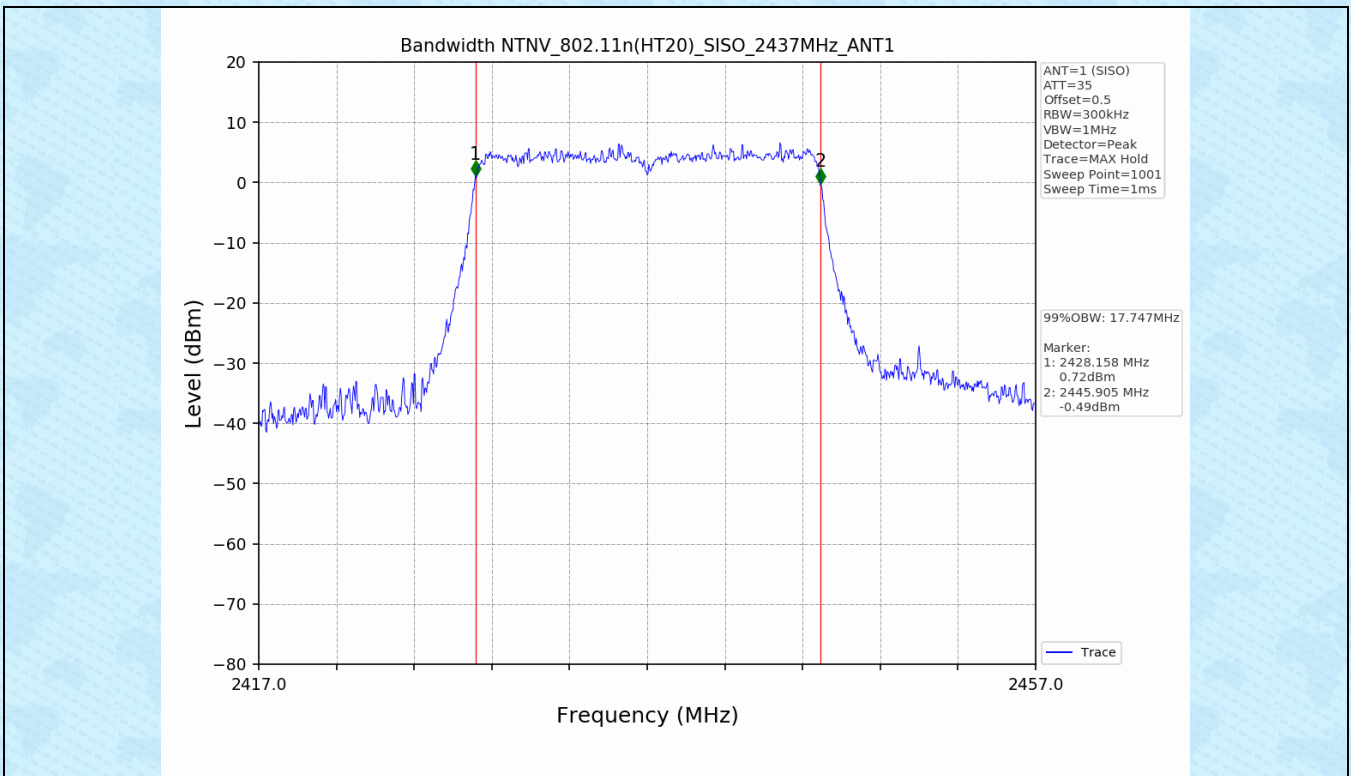

1.2 Test Graph - 6dB Bandwidth

1.3 Test Graph - 99% Occupied Bandwidth

2. Maximum Conducted Output Power

2.1 Test Result

Test Mode	Frequency (MHz)	Tx Type	Measured Peak Output Power (dBm)	Limits (dBm)	EIRP(dBm)	Limits (dBm)	Verdict
802.11b	2412	SISO	20.09	30	22.79	36	PASS
	2437	SISO	20.71	30	23.41	36	PASS
	2462	SISO	20.14	30	22.84	36	PASS
802.11g	2412	SISO	22.37	30	25.07	36	PASS
	2437	SISO	22.14	30	24.84	36	PASS
	2462	SISO	22.69	30	25.39	36	PASS
802.11n(HT20)	2412	SISO	21.42	30	24.12	36	PASS
	2437	SISO	22.15	30	24.85	36	PASS
	2462	SISO	21.83	30	24.53	36	PASS
802.11n(HT40)	2422	SISO	21.49	30	24.19	36	PASS
	2437	SISO	21.90	30	24.60	36	PASS
	2452	SISO	21.76	30	24.46	36	PASS

3. Maximum Power Spectral Density (PSD)

3.1 Test Result

Test Mode	Frequency (MHz)	Tx Type	Maximum Power Spectral Density (dBm/3KHz)	Limits (dBm/3kHz)	Verdict
802.11b	2412	SISO	-8.50	≤8	PASS
	2437	SISO	-7.85	≤8	PASS
	2462	SISO	-8.39	≤8	PASS
802.11g	2412	SISO	-10.40	≤8	PASS
	2437	SISO	-9.20	≤8	PASS
	2462	SISO	-10.09	≤8	PASS
802.11n(HT20)	2412	SISO	-12.36	≤8	PASS
	2437	SISO	-10.31	≤8	PASS
	2462	SISO	-11.08	≤8	PASS
802.11n(HT40)	2422	SISO	-13.70	≤8	PASS
	2437	SISO	-13.46	≤8	PASS
	2452	SISO	-13.59	≤8	PASS