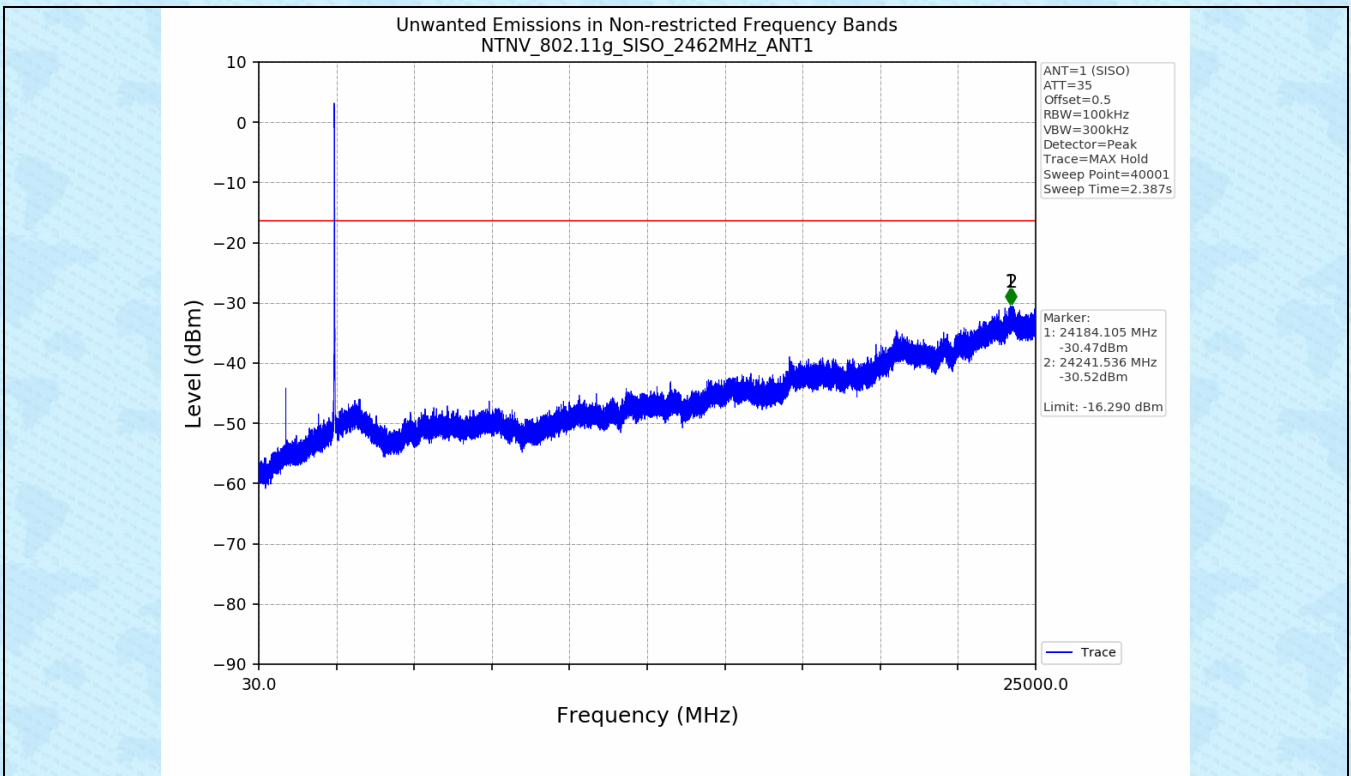

3.2 Test Graph

4. Unwanted Emissions in Non-restricted Frequency Bands

4.1 Test Result

Test Mode	Frequency (MHz)	TX Type	ANT No.	Spurious Conducted Emission (dBm)	Limits (dBm)	Verdict
802.11b	2412	SISO	1	Refer to test graph	-14.05	PASS
	2437	SISO	1	Refer to test graph	-14.05	PASS
	2462	SISO	1	Refer to test graph	-14.05	PASS
802.11g	2412	SISO	1	Refer to test graph	-16.29	PASS
	2437	SISO	1	Refer to test graph	-16.29	PASS
	2462	SISO	1	Refer to test graph	-16.29	PASS
802.11n(HT20)	2412	SISO	1	Refer to test graph	-17.21	PASS
	2437	SISO	1	Refer to test graph	-17.21	PASS
	2462	SISO	1	Refer to test graph	-17.21	PASS
802.11n(HT40)	2422	SISO	1	Refer to test graph	-20.05	PASS
	2437	SISO	1	Refer to test graph	-20.05	PASS
	2452	SISO	1	Refer to test graph	-20.05	PASS

4.2 Test Graph

-----End-----