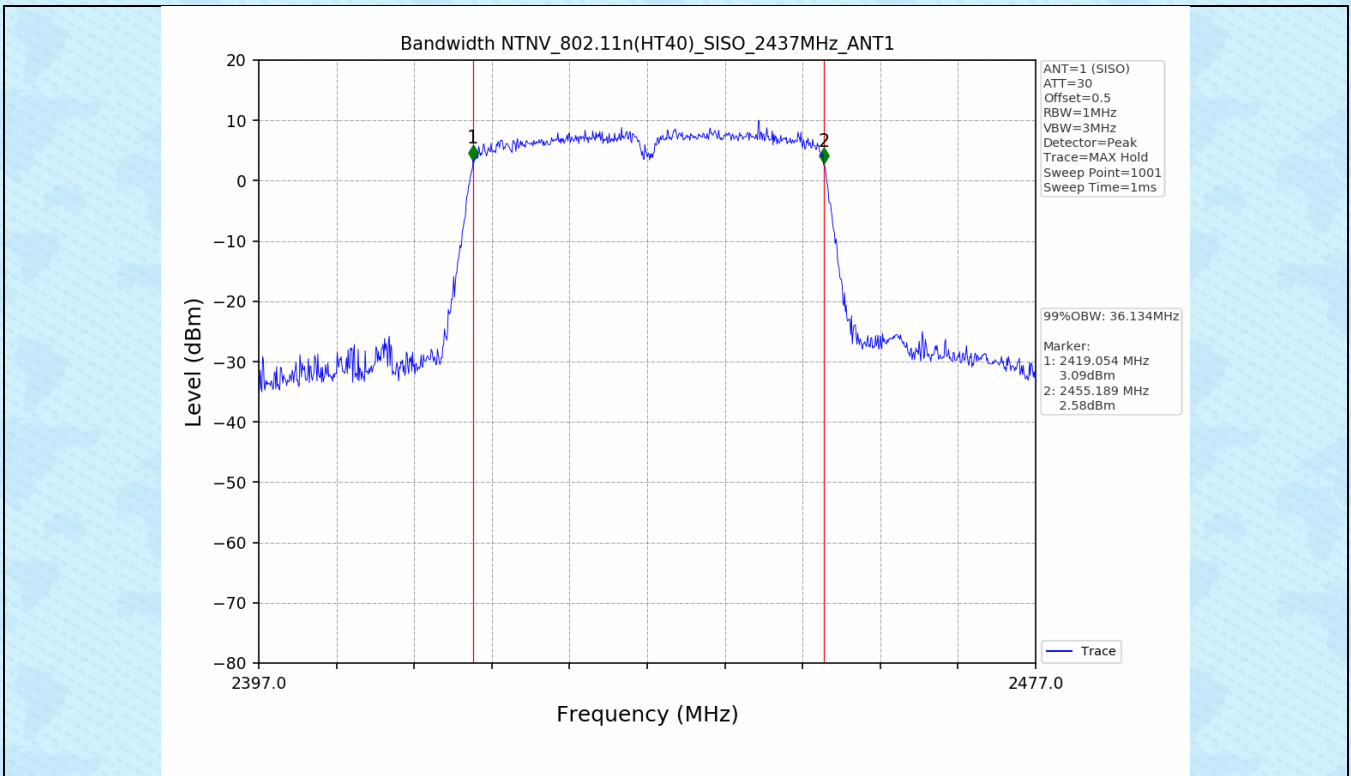

1.2 Test Graph - 6dB Bandwidth

1.3 Test Graph - 99% Occupied Bandwidth

2. Maximum Conducted Output Power

2.1 Test Result

Test Mode	Frequency (MHz)	Tx Type	Measured Peak Output Power (dBm)	Limits (dBm)	EIRP(dBm)	Limits (dBm)	Verdict
802.11b	2412	SISO	20.09	30	22.79	36	PASS
	2437	SISO	20.71	30	23.41	36	PASS
	2462	SISO	20.14	30	22.84	36	PASS
802.11g	2412	SISO	22.37	30	25.07	36	PASS
	2437	SISO	22.14	30	24.84	36	PASS
	2462	SISO	22.69	30	25.39	36	PASS
802.11n(HT20)	2412	SISO	21.42	30	24.12	36	PASS
	2437	SISO	22.15	30	24.85	36	PASS
	2462	SISO	21.83	30	24.53	36	PASS
802.11n(HT40)	2422	SISO	21.49	30	24.19	36	PASS
	2437	SISO	21.90	30	24.60	36	PASS
	2452	SISO	21.76	30	24.46	36	PASS

3. Maximum Power Spectral Density (PSD)

3.1 Test Result

Test Mode	Frequency (MHz)	Tx Type	Maximum Power Spectral Density (dBm/3KHz)	Limits (dBm/3kHz)	Verdict
802.11b	2412	SISO	-8.50	≤8	PASS
	2437	SISO	-7.85	≤8	PASS
	2462	SISO	-8.39	≤8	PASS
802.11g	2412	SISO	-10.40	≤8	PASS
	2437	SISO	-9.20	≤8	PASS
	2462	SISO	-10.09	≤8	PASS
802.11n(HT20)	2412	SISO	-12.36	≤8	PASS
	2437	SISO	-10.31	≤8	PASS
	2462	SISO	-11.08	≤8	PASS
802.11n(HT40)	2422	SISO	-13.70	≤8	PASS
	2437	SISO	-13.46	≤8	PASS
	2452	SISO	-13.59	≤8	PASS