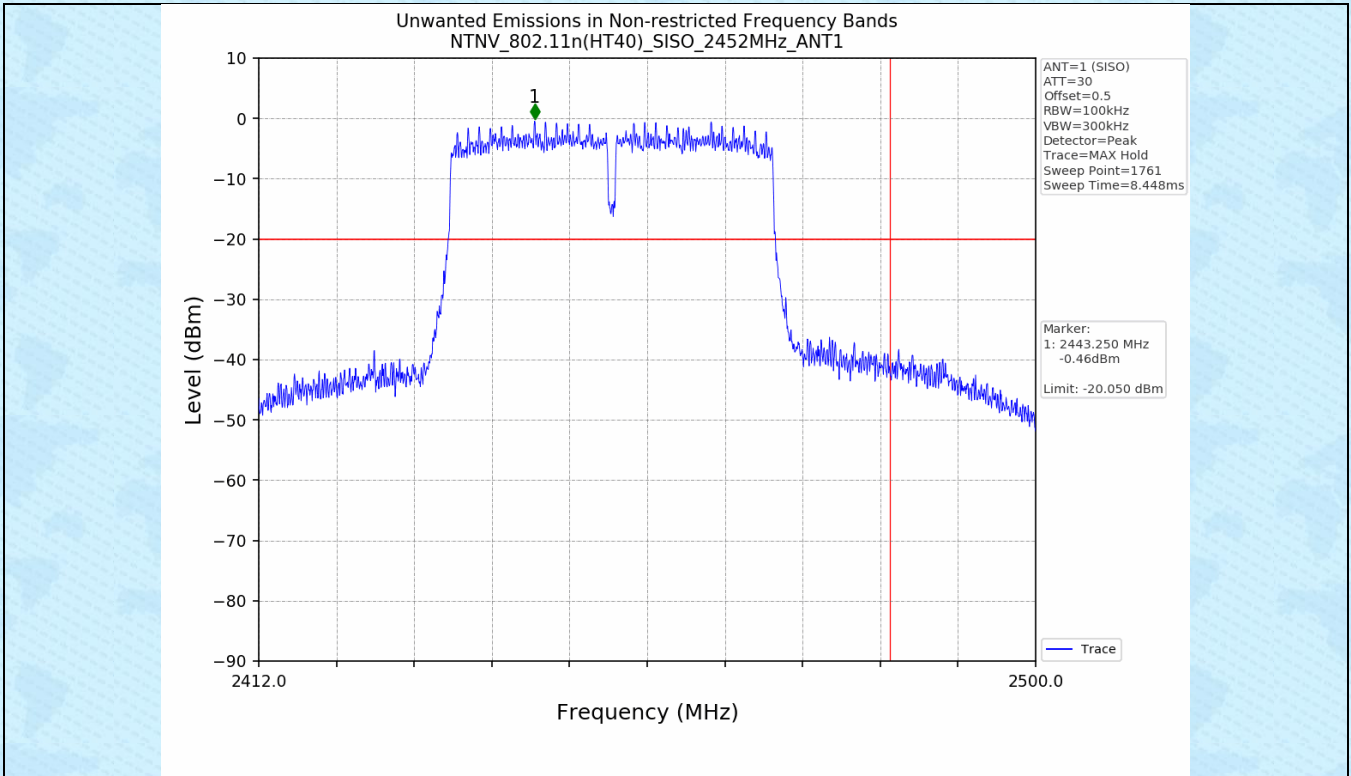

3.2 Test Graph

4. Unwanted Emissions in Non-restricted Frequency Bands

4.1 Test Result

Test Mode	Frequency (MHz)	TX Type	ANT No.	Spurious Conducted Emission (dBm)	Limits (dBm)	Verdict
802.11b	2412	SISO	1	Refer to test graph	-14.05	PASS
	2437	SISO	1	Refer to test graph	-14.05	PASS
	2462	SISO	1	Refer to test graph	-14.05	PASS
802.11g	2412	SISO	1	Refer to test graph	-16.29	PASS
	2437	SISO	1	Refer to test graph	-16.29	PASS
	2462	SISO	1	Refer to test graph	-16.29	PASS
802.11n(HT20)	2412	SISO	1	Refer to test graph	-17.21	PASS
	2437	SISO	1	Refer to test graph	-17.21	PASS
	2462	SISO	1	Refer to test graph	-17.21	PASS
802.11n(HT40)	2422	SISO	1	Refer to test graph	-20.05	PASS
	2437	SISO	1	Refer to test graph	-20.05	PASS
	2452	SISO	1	Refer to test graph	-20.05	PASS

4.2 Test Graph

-----End-----