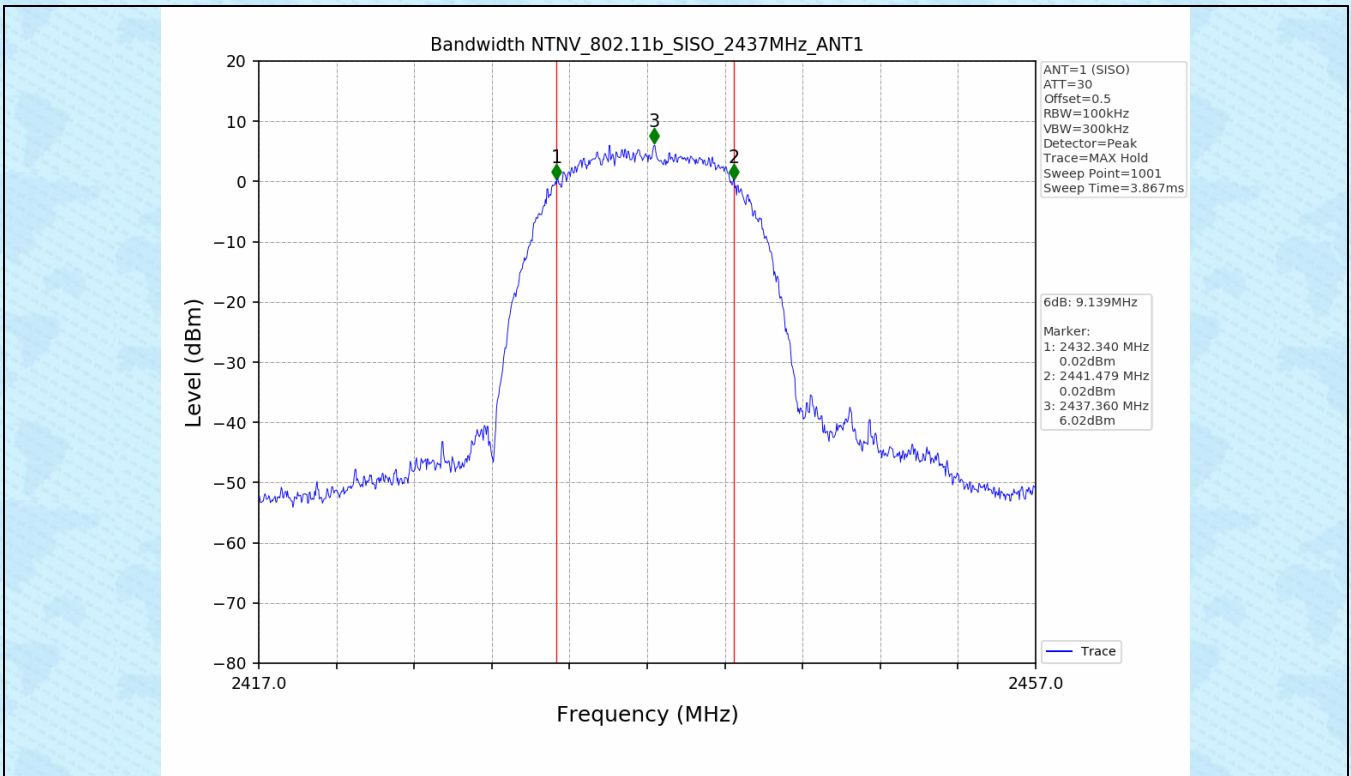

Appendix for 15.247

1. Bandwidth

1.1 Test Result

Test Mode	Frequency (MHz)	TX Type	ANT No.	6dB Bandwidth		Verdict
				Test Result (MHz)	Limits (MHz)	
802.11b	2412	SISO	1	9.305	≥0.5	PASS
	2437	SISO	1	9.139	≥0.5	PASS
	2462	SISO	1	9.282	≥0.5	PASS
802.11g	2412	SISO	1	16.553	≥0.5	PASS
	2437	SISO	1	16.540	≥0.5	PASS
	2462	SISO	1	16.538	≥0.5	PASS
802.11n(HT20)	2412	SISO	1	17.762	≥0.5	PASS
	2437	SISO	1	17.748	≥0.5	PASS
	2462	SISO	1	17.764	≥0.5	PASS
802.11n(HT40)	2422	SISO	1	36.406	≥0.5	PASS
	2437	SISO	1	36.048	≥0.5	PASS
	2452	SISO	1	36.355	≥0.5	PASS

Test Mode	Frequency (MHz)	TX Type	ANT No.	99% Occupied Bandwidth	
				Test Result (MHz)	
802.11b	2412	SISO	1	11.406	Only for Report Use
	2437	SISO	1	11.379	Only for Report Use
	2462	SISO	1	11.420	Only for Report Use
802.11g	2412	SISO	1	16.670	Only for Report Use
	2437	SISO	1	16.613	Only for Report Use
	2462	SISO	1	16.652	Only for Report Use
802.11n(HT20)	2412	SISO	1	17.772	Only for Report Use
	2437	SISO	1	17.747	Only for Report Use
	2462	SISO	1	17.761	Only for Report Use
802.11n(HT40)	2422	SISO	1	36.290	Only for Report Use
	2437	SISO	1	36.134	Only for Report Use
	2452	SISO	1	36.266	Only for Report Use

1.2 Test Graph - 6dB Bandwidth

1.3 Test Graph - 99% Occupied Bandwidth

2. Maximum Conducted Output Power

2.1 Test Result

Test Mode	Frequency (MHz)	Tx Type	Measured Peak Output Power (dBm)	Limits (dBm)	EIRP(dBm)	Limits (dBm)	Verdict
802.11b	2412	SISO	20.09	30	22.79	36	PASS
	2437	SISO	20.71	30	23.41	36	PASS
	2462	SISO	20.14	30	22.84	36	PASS
802.11g	2412	SISO	22.37	30	25.07	36	PASS
	2437	SISO	22.14	30	24.84	36	PASS
	2462	SISO	22.69	30	25.39	36	PASS
802.11n(HT20)	2412	SISO	21.42	30	24.12	36	PASS
	2437	SISO	22.15	30	24.85	36	PASS
	2462	SISO	21.83	30	24.53	36	PASS
802.11n(HT40)	2422	SISO	21.49	30	24.19	36	PASS
	2437	SISO	21.90	30	24.60	36	PASS
	2452	SISO	21.76	30	24.46	36	PASS