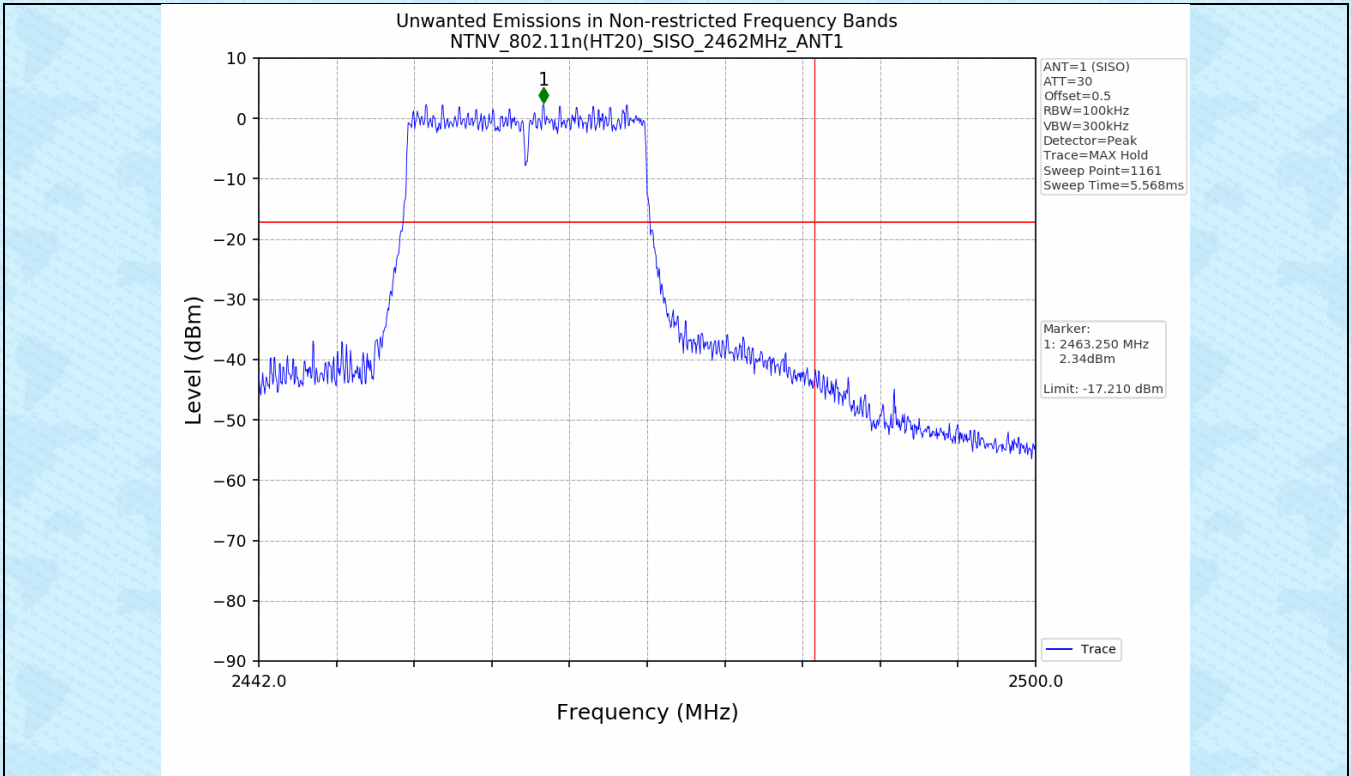

3.2 Test Graph

4. Unwanted Emissions in Non-restricted Frequency Bands

4.1 Test Result

Test Mode	Frequency (MHz)	TX Type	ANT No.	Spurious Conducted Emission (dBm)	Limits (dBm)	Verdict
802.11b	2412	SISO	1	Refer to test graph	-14.05	PASS
	2437	SISO	1	Refer to test graph	-14.05	PASS
	2462	SISO	1	Refer to test graph	-14.05	PASS
802.11g	2412	SISO	1	Refer to test graph	-16.29	PASS
	2437	SISO	1	Refer to test graph	-16.29	PASS
	2462	SISO	1	Refer to test graph	-16.29	PASS
802.11n(HT20)	2412	SISO	1	Refer to test graph	-17.21	PASS
	2437	SISO	1	Refer to test graph	-17.21	PASS
	2462	SISO	1	Refer to test graph	-17.21	PASS
802.11n(HT40)	2422	SISO	1	Refer to test graph	-20.05	PASS
	2437	SISO	1	Refer to test graph	-20.05	PASS
	2452	SISO	1	Refer to test graph	-20.05	PASS

4.2 Test Graph

-----End-----