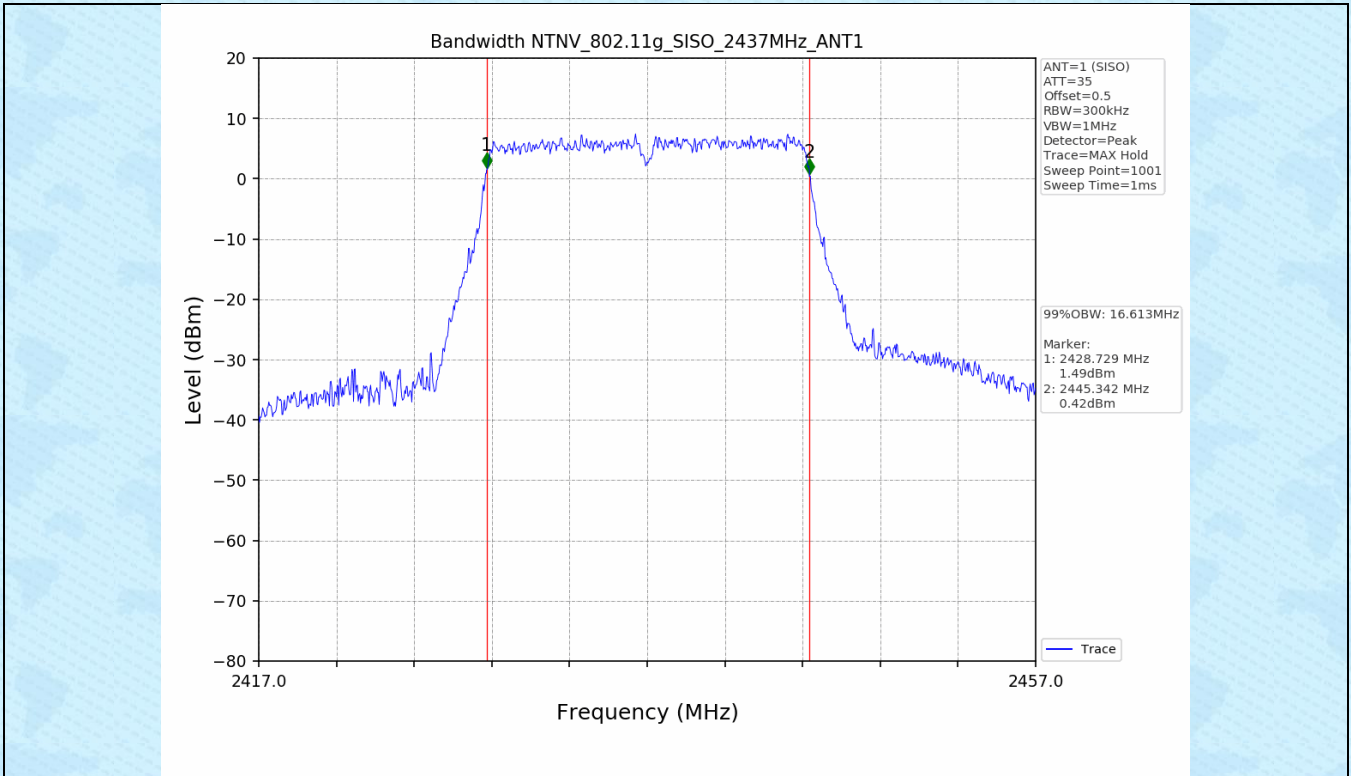

1.2 Test Graph - 6dB Bandwidth

1.3 Test Graph - 99% Occupied Bandwidth

2. Maximum Conducted Output Power

2.1 Test Result

Test Mode	Frequency (MHz)	Tx Type	Measured Peak Output Power (dBm)	Limits (dBm)	EIRP(dBm)	Limits (dBm)	Verdict
802.11b	2412	SISO	20.09	30	22.79	36	PASS
	2437	SISO	20.71	30	23.41	36	PASS
	2462	SISO	20.14	30	22.84	36	PASS
802.11g	2412	SISO	22.37	30	25.07	36	PASS
	2437	SISO	22.14	30	24.84	36	PASS
	2462	SISO	22.69	30	25.39	36	PASS
802.11n(HT20)	2412	SISO	21.42	30	24.12	36	PASS
	2437	SISO	22.15	30	24.85	36	PASS
	2462	SISO	21.83	30	24.53	36	PASS
802.11n(HT40)	2422	SISO	21.49	30	24.19	36	PASS
	2437	SISO	21.90	30	24.60	36	PASS
	2452	SISO	21.76	30	24.46	36	PASS

3. Maximum Power Spectral Density (PSD)

3.1 Test Result

Test Mode	Frequency (MHz)	Tx Type	Maximum Power Spectral Density (dBm/3KHz)	Limits (dBm/3kHz)	Verdict
802.11b	2412	SISO	-8.50	≤8	PASS
	2437	SISO	-7.85	≤8	PASS
	2462	SISO	-8.39	≤8	PASS
802.11g	2412	SISO	-10.40	≤8	PASS
	2437	SISO	-9.20	≤8	PASS
	2462	SISO	-10.09	≤8	PASS
802.11n(HT20)	2412	SISO	-12.36	≤8	PASS
	2437	SISO	-10.31	≤8	PASS
	2462	SISO	-11.08	≤8	PASS
802.11n(HT40)	2422	SISO	-13.70	≤8	PASS
	2437	SISO	-13.46	≤8	PASS
	2452	SISO	-13.59	≤8	PASS