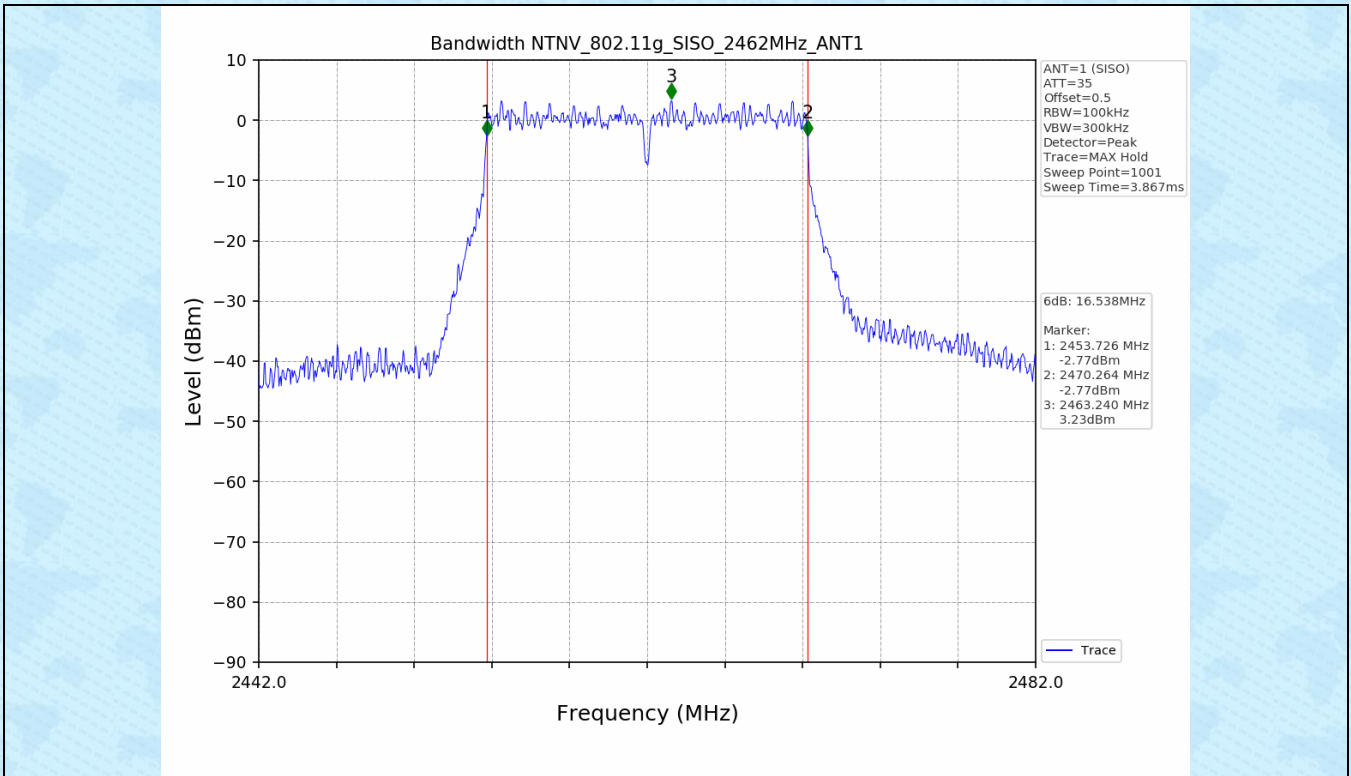

Appendix for 15.247

1. Bandwidth

1.1 Test Result

Test Mode	Frequency (MHz)	TX Type	ANT No.	6dB Bandwidth		Verdict
				Test Result (MHz)	Limits (MHz)	
802.11b	2412	SISO	1	9.305	≥0.5	PASS
	2437	SISO	1	9.139	≥0.5	PASS
	2462	SISO	1	9.282	≥0.5	PASS
802.11g	2412	SISO	1	16.553	≥0.5	PASS
	2437	SISO	1	16.540	≥0.5	PASS
	2462	SISO	1	16.538	≥0.5	PASS
802.11n(HT20)	2412	SISO	1	17.762	≥0.5	PASS
	2437	SISO	1	17.748	≥0.5	PASS
	2462	SISO	1	17.764	≥0.5	PASS
802.11n(HT40)	2422	SISO	1	36.406	≥0.5	PASS
	2437	SISO	1	36.048	≥0.5	PASS
	2452	SISO	1	36.355	≥0.5	PASS

Test Mode	Frequency (MHz)	TX Type	ANT No.	99% Occupied Bandwidth	
				Test Result (MHz)	
802.11b	2412	SISO	1	11.406	Only for Report Use
	2437	SISO	1	11.379	Only for Report Use
	2462	SISO	1	11.420	Only for Report Use
802.11g	2412	SISO	1	16.670	Only for Report Use
	2437	SISO	1	16.613	Only for Report Use
	2462	SISO	1	16.652	Only for Report Use
802.11n(HT20)	2412	SISO	1	17.772	Only for Report Use
	2437	SISO	1	17.747	Only for Report Use
	2462	SISO	1	17.761	Only for Report Use
802.11n(HT40)	2422	SISO	1	36.290	Only for Report Use
	2437	SISO	1	36.134	Only for Report Use
	2452	SISO	1	36.266	Only for Report Use

1.2 Test Graph - 6dB Bandwidth

1.3 Test Graph - 99% Occupied Bandwidth

2. Maximum Conducted Output Power

2.1 Test Result

Test Mode	Frequency (MHz)	Tx Type	Measured Peak Output Power (dBm)	Limits (dBm)	EIRP(dBm)	Limits (dBm)	Verdict
802.11b	2412	SISO	20.09	30	22.79	36	PASS
	2437	SISO	20.71	30	23.41	36	PASS
	2462	SISO	20.14	30	22.84	36	PASS
802.11g	2412	SISO	22.37	30	25.07	36	PASS
	2437	SISO	22.14	30	24.84	36	PASS
	2462	SISO	22.69	30	25.39	36	PASS
802.11n(HT20)	2412	SISO	21.42	30	24.12	36	PASS
	2437	SISO	22.15	30	24.85	36	PASS
	2462	SISO	21.83	30	24.53	36	PASS
802.11n(HT40)	2422	SISO	21.49	30	24.19	36	PASS
	2437	SISO	21.90	30	24.60	36	PASS
	2452	SISO	21.76	30	24.46	36	PASS