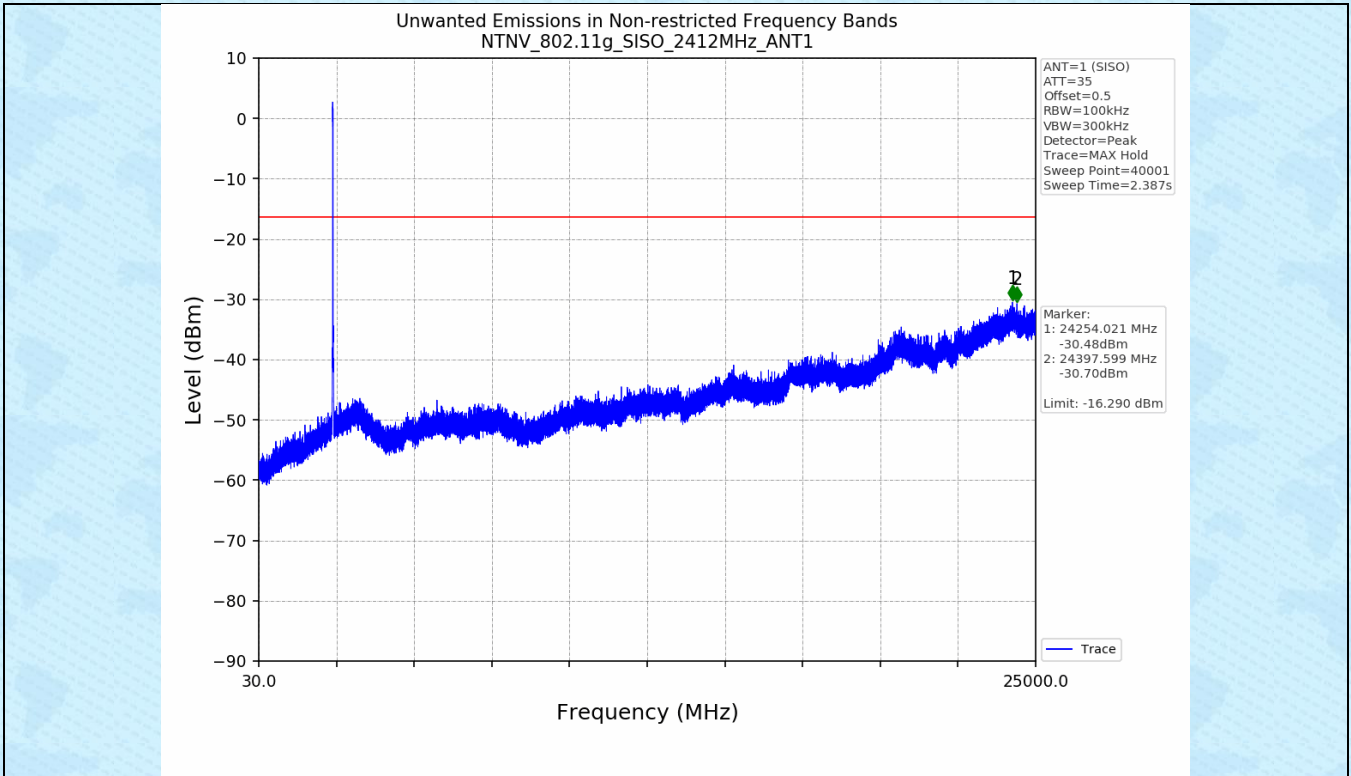

3.2 Test Graph

4. Unwanted Emissions in Non-restricted Frequency Bands

4.1 Test Result

Test Mode	Frequency (MHz)	TX Type	ANT No.	Spurious Conducted Emission (dBm)	Limits (dBm)	Verdict
802.11b	2412	SISO	1	Refer to test graph	-14.05	PASS
	2437	SISO	1	Refer to test graph	-14.05	PASS
	2462	SISO	1	Refer to test graph	-14.05	PASS
802.11g	2412	SISO	1	Refer to test graph	-16.29	PASS
	2437	SISO	1	Refer to test graph	-16.29	PASS
	2462	SISO	1	Refer to test graph	-16.29	PASS
802.11n(HT20)	2412	SISO	1	Refer to test graph	-17.21	PASS
	2437	SISO	1	Refer to test graph	-17.21	PASS
	2462	SISO	1	Refer to test graph	-17.21	PASS
802.11n(HT40)	2422	SISO	1	Refer to test graph	-20.05	PASS
	2437	SISO	1	Refer to test graph	-20.05	PASS
	2452	SISO	1	Refer to test graph	-20.05	PASS

4.2 Test Graph

-----End-----