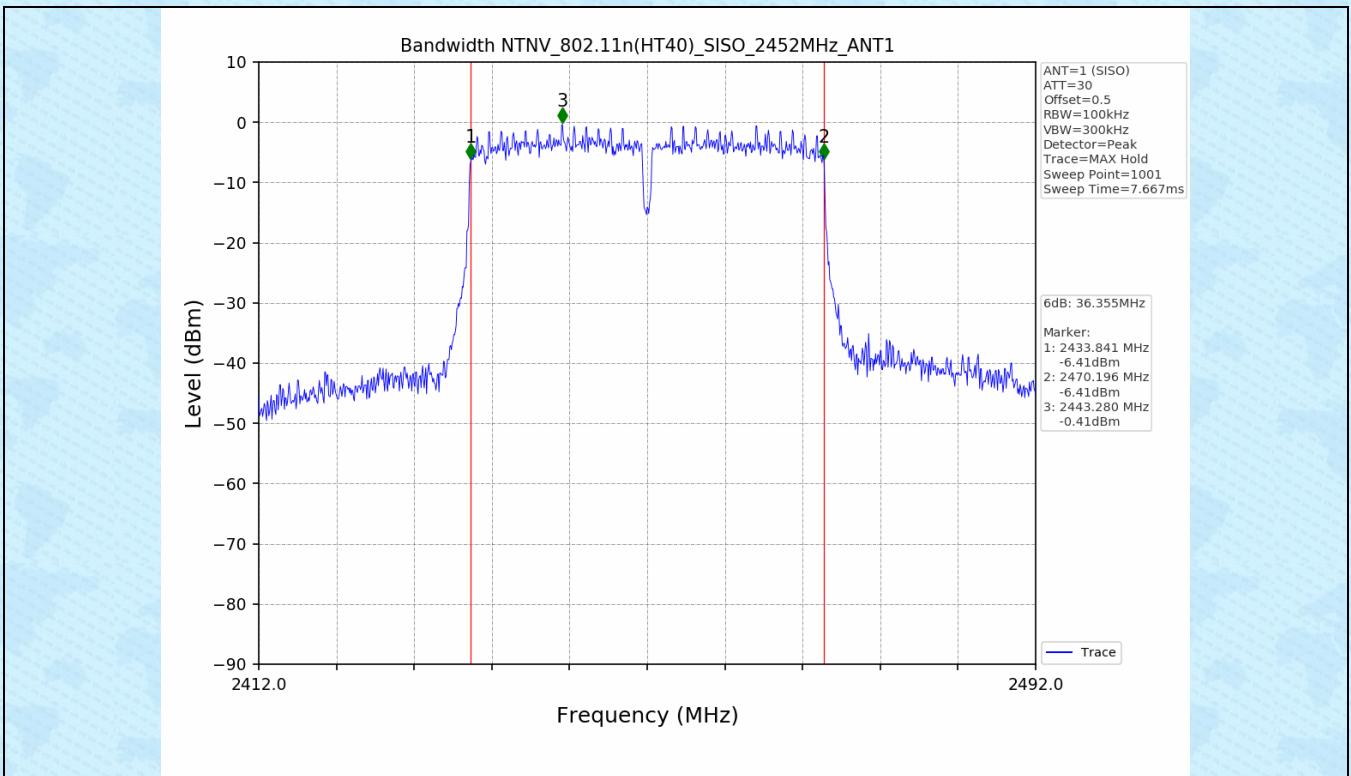

1.2 Test Graph - 6dB Bandwidth

1.3 Test Graph - 99% Occupied Bandwidth

2. Maximum Conducted Output Power

2.1 Test Result

Test Mode	Frequency (MHz)	Tx Type	Measured Peak Output Power (dBm)	Limits (dBm)	EIRP(dBm)	Limits (dBm)	Verdict
802.11b	2412	SISO	20.09	30	22.79	36	PASS
	2437	SISO	20.71	30	23.41	36	PASS
	2462	SISO	20.14	30	22.84	36	PASS
802.11g	2412	SISO	22.37	30	25.07	36	PASS
	2437	SISO	22.14	30	24.84	36	PASS
	2462	SISO	22.69	30	25.39	36	PASS
802.11n(HT20)	2412	SISO	21.42	30	24.12	36	PASS
	2437	SISO	22.15	30	24.85	36	PASS
	2462	SISO	21.83	30	24.53	36	PASS
802.11n(HT40)	2422	SISO	21.49	30	24.19	36	PASS
	2437	SISO	21.90	30	24.60	36	PASS
	2452	SISO	21.76	30	24.46	36	PASS

3. Maximum Power Spectral Density (PSD)

3.1 Test Result

Test Mode	Frequency (MHz)	Tx Type	Maximum Power Spectral Density (dBm/3KHz)	Limits (dBm/3kHz)	Verdict
802.11b	2412	SISO	-8.50	≤8	PASS
	2437	SISO	-7.85	≤8	PASS
	2462	SISO	-8.39	≤8	PASS
802.11g	2412	SISO	-10.40	≤8	PASS
	2437	SISO	-9.20	≤8	PASS
	2462	SISO	-10.09	≤8	PASS
802.11n(HT20)	2412	SISO	-12.36	≤8	PASS
	2437	SISO	-10.31	≤8	PASS
	2462	SISO	-11.08	≤8	PASS
802.11n(HT40)	2422	SISO	-13.70	≤8	PASS
	2437	SISO	-13.46	≤8	PASS
	2452	SISO	-13.59	≤8	PASS