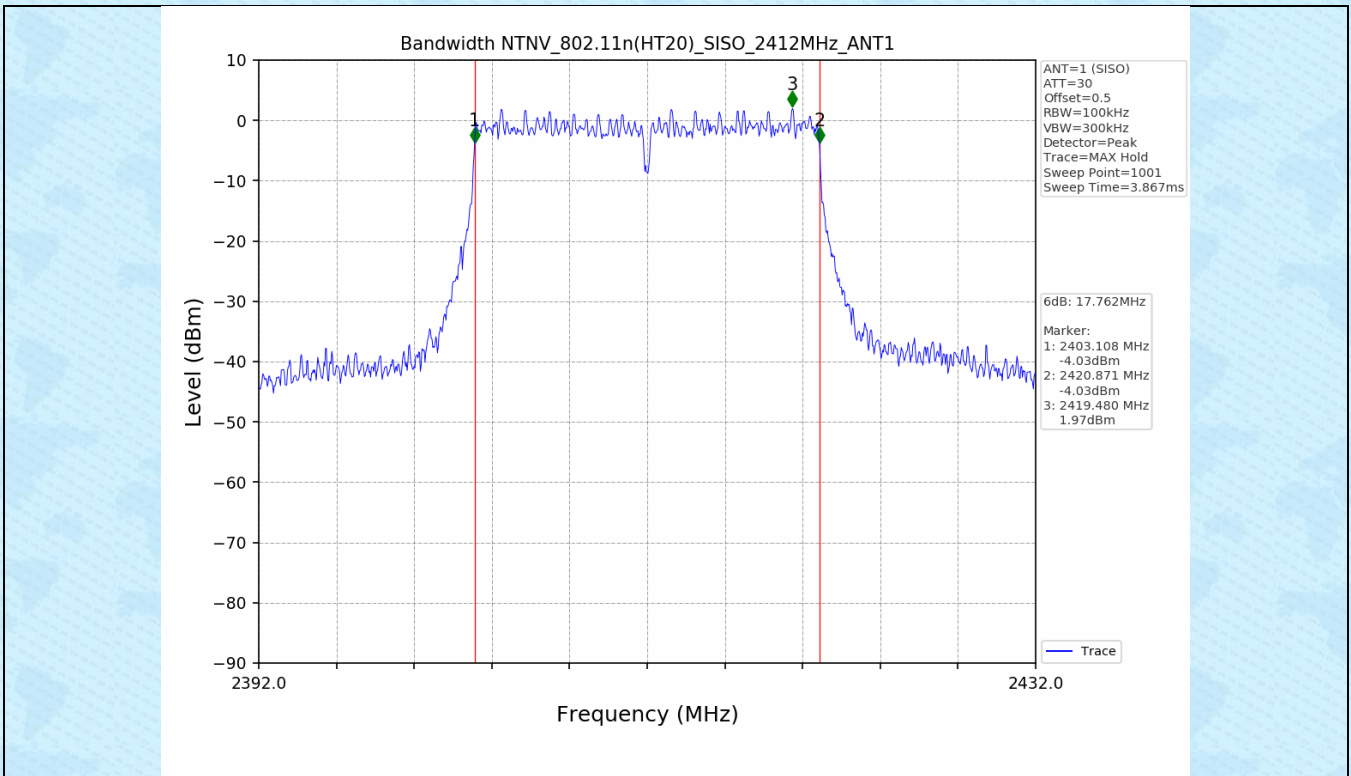

Appendix for 15.247

1. Bandwidth

1.1 Test Result

Test Mode	Frequency (MHz)	TX Type	ANT No.	6dB Bandwidth		Verdict
				Test Result (MHz)	Limits (MHz)	
802.11b	2412	SISO	1	9.305	≥0.5	PASS
	2437	SISO	1	9.139	≥0.5	PASS
	2462	SISO	1	9.282	≥0.5	PASS
802.11g	2412	SISO	1	16.553	≥0.5	PASS
	2437	SISO	1	16.540	≥0.5	PASS
	2462	SISO	1	16.538	≥0.5	PASS
802.11n(HT20)	2412	SISO	1	17.762	≥0.5	PASS
	2437	SISO	1	17.748	≥0.5	PASS
	2462	SISO	1	17.764	≥0.5	PASS
802.11n(HT40)	2422	SISO	1	36.406	≥0.5	PASS
	2437	SISO	1	36.048	≥0.5	PASS
	2452	SISO	1	36.355	≥0.5	PASS

Test Mode	Frequency (MHz)	TX Type	ANT No.	99% Occupied Bandwidth	
				Test Result (MHz)	
802.11b	2412	SISO	1	11.406	Only for Report Use
	2437	SISO	1	11.379	Only for Report Use
	2462	SISO	1	11.420	Only for Report Use
802.11g	2412	SISO	1	16.670	Only for Report Use
	2437	SISO	1	16.613	Only for Report Use
	2462	SISO	1	16.652	Only for Report Use
802.11n(HT20)	2412	SISO	1	17.772	Only for Report Use
	2437	SISO	1	17.747	Only for Report Use
	2462	SISO	1	17.761	Only for Report Use
802.11n(HT40)	2422	SISO	1	36.290	Only for Report Use
	2437	SISO	1	36.134	Only for Report Use
	2452	SISO	1	36.266	Only for Report Use

1.2 Test Graph - 6dB Bandwidth

1.3 Test Graph - 99% Occupied Bandwidth

2. Maximum Conducted Output Power

2.1 Test Result

Test Mode	Frequency (MHz)	Tx Type	Measured Peak Output Power (dBm)	Limits (dBm)	EIRP(dBm)	Limits (dBm)	Verdict
802.11b	2412	SISO	20.09	30	22.79	36	PASS
	2437	SISO	20.71	30	23.41	36	PASS
	2462	SISO	20.14	30	22.84	36	PASS
802.11g	2412	SISO	22.37	30	25.07	36	PASS
	2437	SISO	22.14	30	24.84	36	PASS
	2462	SISO	22.69	30	25.39	36	PASS
802.11n(HT20)	2412	SISO	21.42	30	24.12	36	PASS
	2437	SISO	22.15	30	24.85	36	PASS
	2462	SISO	21.83	30	24.53	36	PASS
802.11n(HT40)	2422	SISO	21.49	30	24.19	36	PASS
	2437	SISO	21.90	30	24.60	36	PASS
	2452	SISO	21.76	30	24.46	36	PASS