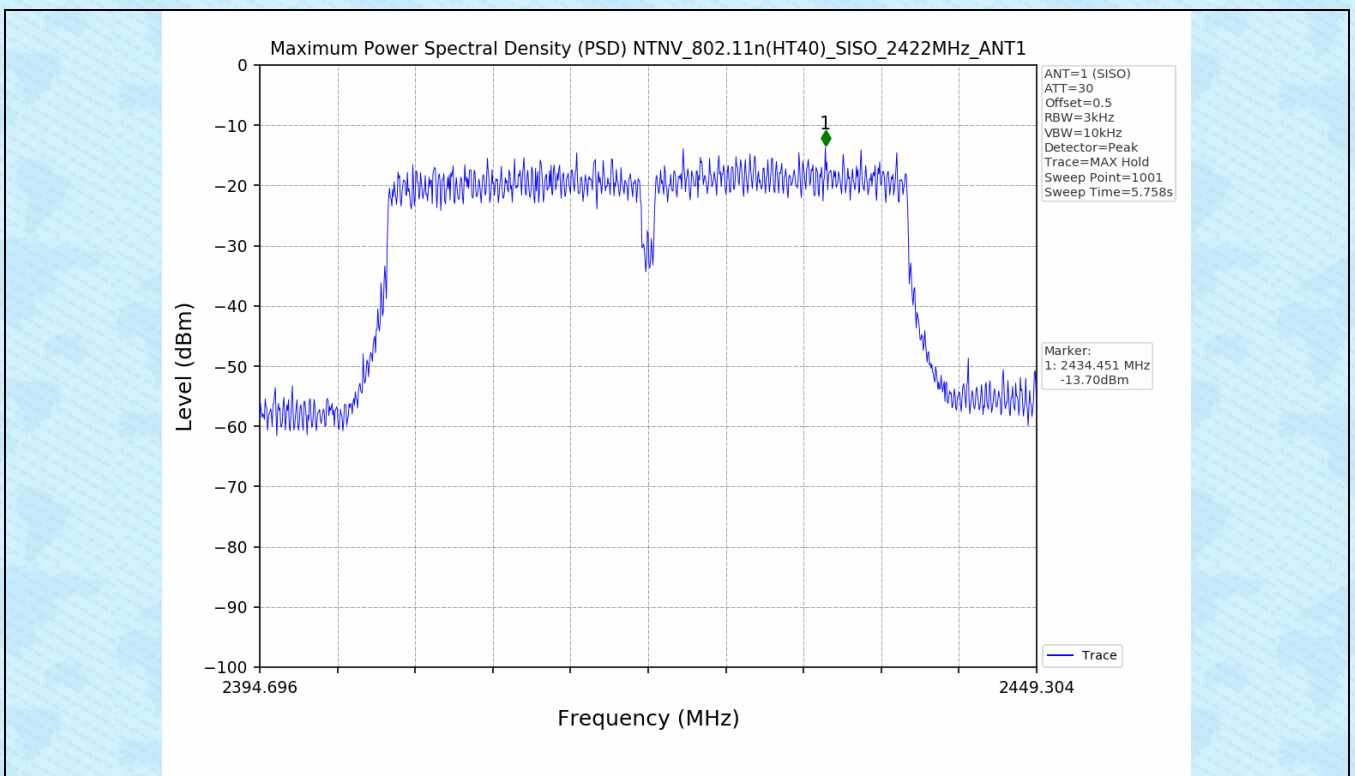

3. Maximum Power Spectral Density (PSD)

3.1 Test Result

Test Mode	Frequency (MHz)	Tx Type	Maximum Power Spectral Density (dBm/3KHz)	Limits (dBm/3kHz)	Verdict
802.11b	2412	SISO	-8.50	≤8	PASS
	2437	SISO	-7.85	≤8	PASS
	2462	SISO	-8.39	≤8	PASS
802.11g	2412	SISO	-10.40	≤8	PASS
	2437	SISO	-9.20	≤8	PASS
	2462	SISO	-10.09	≤8	PASS
802.11n(HT20)	2412	SISO	-12.36	≤8	PASS
	2437	SISO	-10.31	≤8	PASS
	2462	SISO	-11.08	≤8	PASS
802.11n(HT40)	2422	SISO	-13.70	≤8	PASS
	2437	SISO	-13.46	≤8	PASS
	2452	SISO	-13.59	≤8	PASS

3.2 Test Graph

4. Unwanted Emissions in Non-restricted Frequency Bands

4.1 Test Result

Test Mode	Frequency (MHz)	TX Type	ANT No.	Spurious Conducted Emission (dBm)	Limits (dBm)	Verdict
802.11b	2412	SISO	1	Refer to test graph	-14.05	PASS
	2437	SISO	1	Refer to test graph	-14.05	PASS
	2462	SISO	1	Refer to test graph	-14.05	PASS
802.11g	2412	SISO	1	Refer to test graph	-16.29	PASS
	2437	SISO	1	Refer to test graph	-16.29	PASS
	2462	SISO	1	Refer to test graph	-16.29	PASS
802.11n(HT20)	2412	SISO	1	Refer to test graph	-17.21	PASS
	2437	SISO	1	Refer to test graph	-17.21	PASS
	2462	SISO	1	Refer to test graph	-17.21	PASS
802.11n(HT40)	2422	SISO	1	Refer to test graph	-20.05	PASS
	2437	SISO	1	Refer to test graph	-20.05	PASS
	2452	SISO	1	Refer to test graph	-20.05	PASS