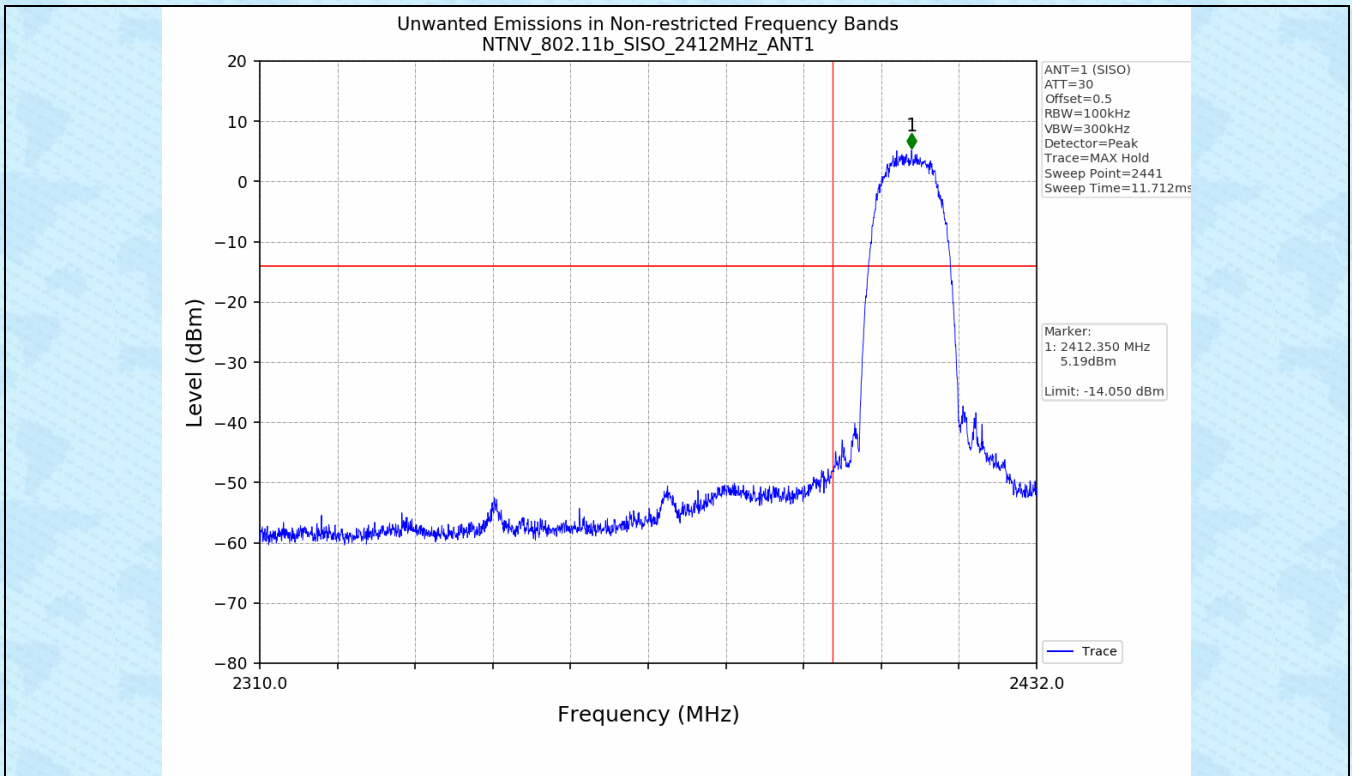

3.2 Test Graph

4. Unwanted Emissions in Non-restricted Frequency Bands

4.1 Test Result

Test Mode	Frequency (MHz)	TX Type	ANT No.	Spurious Conducted Emission (dBm)	Limits (dBm)	Verdict
802.11b	2412	SISO	1	Refer to test graph	-14.05	PASS
	2437	SISO	1	Refer to test graph	-14.05	PASS
	2462	SISO	1	Refer to test graph	-14.05	PASS
802.11g	2412	SISO	1	Refer to test graph	-16.29	PASS
	2437	SISO	1	Refer to test graph	-16.29	PASS
	2462	SISO	1	Refer to test graph	-16.29	PASS
802.11n(HT20)	2412	SISO	1	Refer to test graph	-17.21	PASS
	2437	SISO	1	Refer to test graph	-17.21	PASS
	2462	SISO	1	Refer to test graph	-17.21	PASS
802.11n(HT40)	2422	SISO	1	Refer to test graph	-20.05	PASS
	2437	SISO	1	Refer to test graph	-20.05	PASS
	2452	SISO	1	Refer to test graph	-20.05	PASS

4.2 Test Graph

-----End-----