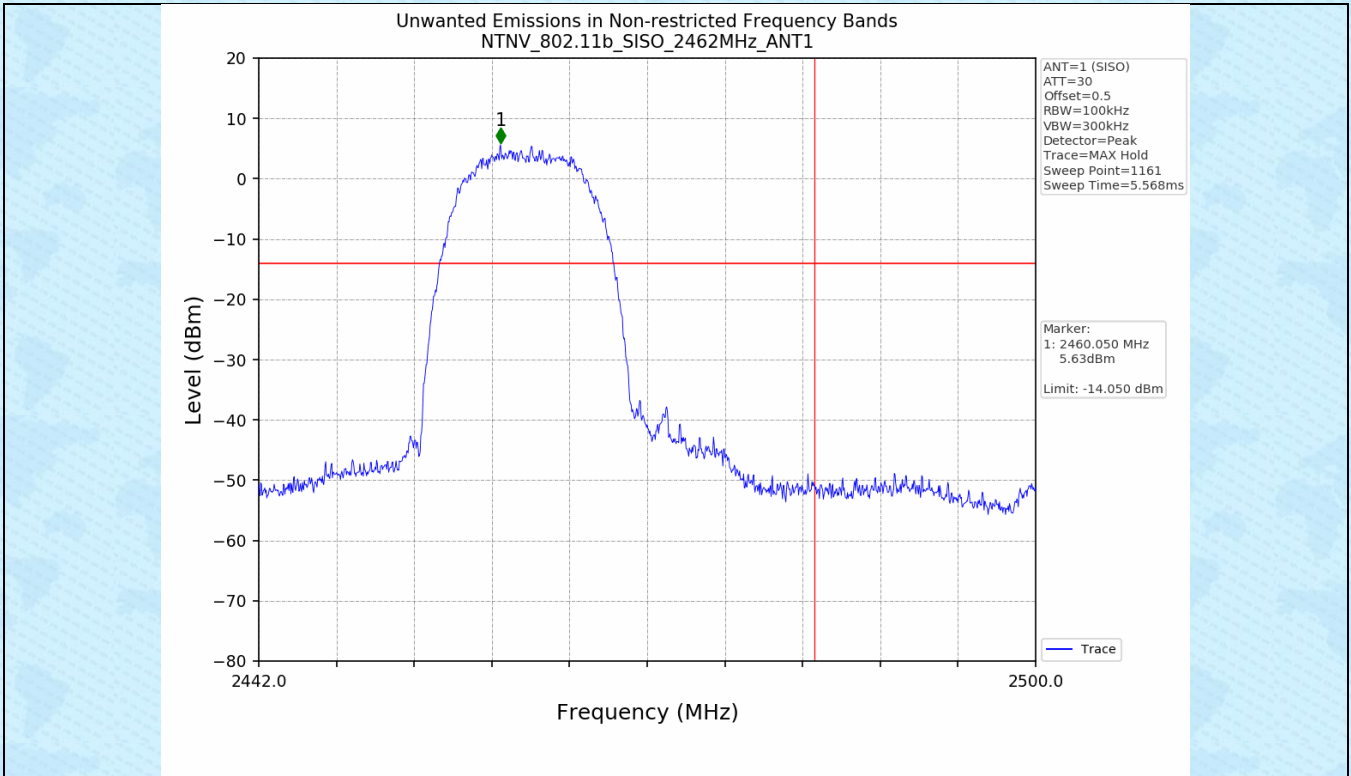

3.2 Test Graph

4. Unwanted Emissions in Non-restricted Frequency Bands

4.1 Test Result

Test Mode	Frequency (MHz)	TX Type	ANT No.	Spurious Conducted Emission (dBm)	Limits (dBm)	Verdict
802.11b	2412	SISO	1	Refer to test graph	-14.05	PASS
	2437	SISO	1	Refer to test graph	-14.05	PASS
	2462	SISO	1	Refer to test graph	-14.05	PASS
802.11g	2412	SISO	1	Refer to test graph	-16.29	PASS
	2437	SISO	1	Refer to test graph	-16.29	PASS
	2462	SISO	1	Refer to test graph	-16.29	PASS
802.11n(HT20)	2412	SISO	1	Refer to test graph	-17.21	PASS
	2437	SISO	1	Refer to test graph	-17.21	PASS
	2462	SISO	1	Refer to test graph	-17.21	PASS
802.11n(HT40)	2422	SISO	1	Refer to test graph	-20.05	PASS
	2437	SISO	1	Refer to test graph	-20.05	PASS
	2452	SISO	1	Refer to test graph	-20.05	PASS

4.2 Test Graph

-----End-----