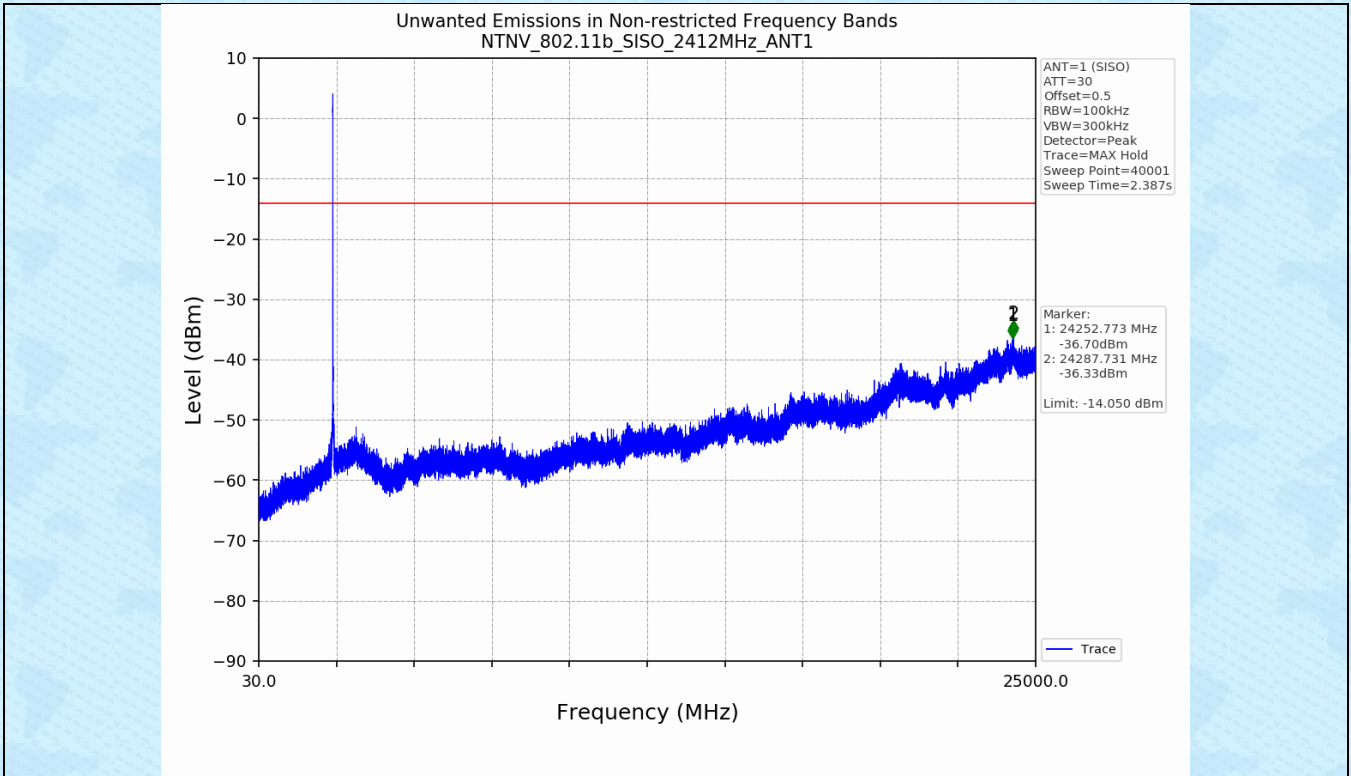

3.2 Test Graph

4. Unwanted Emissions in Non-restricted Frequency Bands

4.1 Test Result

Test Mode	Frequency (MHz)	TX Type	ANT No.	Spurious Conducted Emission (dBm)	Limits (dBm)	Verdict
802.11b	2412	SISO	1	Refer to test graph	-14.05	PASS
	2437	SISO	1	Refer to test graph	-14.05	PASS
	2462	SISO	1	Refer to test graph	-14.05	PASS
802.11g	2412	SISO	1	Refer to test graph	-16.29	PASS
	2437	SISO	1	Refer to test graph	-16.29	PASS
	2462	SISO	1	Refer to test graph	-16.29	PASS
802.11n(HT20)	2412	SISO	1	Refer to test graph	-17.21	PASS
	2437	SISO	1	Refer to test graph	-17.21	PASS
	2462	SISO	1	Refer to test graph	-17.21	PASS
802.11n(HT40)	2422	SISO	1	Refer to test graph	-20.05	PASS
	2437	SISO	1	Refer to test graph	-20.05	PASS
	2452	SISO	1	Refer to test graph	-20.05	PASS

4.2 Test Graph

-----End-----