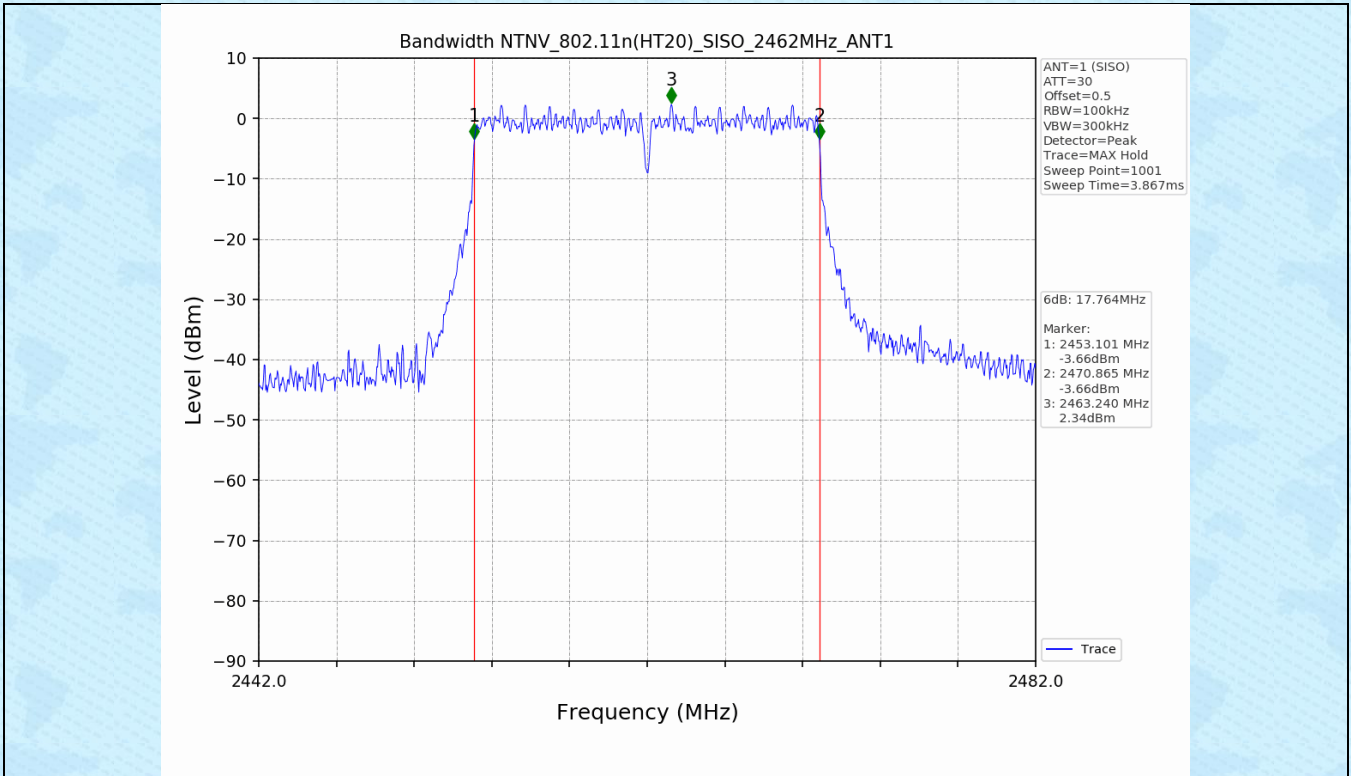

Test Mode	Frequency (MHz)	TX Type	ANT No.	99% Occupied Bandwidth	
				Test Result (MHz)	
802.11b	2412	SISO	1	11.406	Only for Report Use
	2437	SISO	1	11.379	Only for Report Use
	2462	SISO	1	11.420	Only for Report Use
802.11g	2412	SISO	1	16.670	Only for Report Use
	2437	SISO	1	16.613	Only for Report Use
	2462	SISO	1	16.652	Only for Report Use
802.11n(HT20)	2412	SISO	1	17.772	Only for Report Use
	2437	SISO	1	17.747	Only for Report Use
	2462	SISO	1	17.761	Only for Report Use
802.11n(HT40)	2422	SISO	1	36.290	Only for Report Use
	2437	SISO	1	36.134	Only for Report Use
	2452	SISO	1	36.266	Only for Report Use

1.2 Test Graph - 6dB Bandwidth

1.3 Test Graph - 99% Occupied Bandwidth

2. Maximum Conducted Output Power

2.1 Test Result

Test Mode	Frequency (MHz)	Tx Type	Measured Peak Output Power (dBm)	Limits (dBm)	EIRP(dBm)	Limits (dBm)	Verdict
802.11b	2412	SISO	20.09	30	22.79	36	PASS
	2437	SISO	20.71	30	23.41	36	PASS
	2462	SISO	20.14	30	22.84	36	PASS
802.11g	2412	SISO	22.37	30	25.07	36	PASS
	2437	SISO	22.14	30	24.84	36	PASS
	2462	SISO	22.69	30	25.39	36	PASS
802.11n(HT20)	2412	SISO	21.42	30	24.12	36	PASS
	2437	SISO	22.15	30	24.85	36	PASS
	2462	SISO	21.83	30	24.53	36	PASS
802.11n(HT40)	2422	SISO	21.49	30	24.19	36	PASS
	2437	SISO	21.90	30	24.60	36	PASS
	2452	SISO	21.76	30	24.46	36	PASS