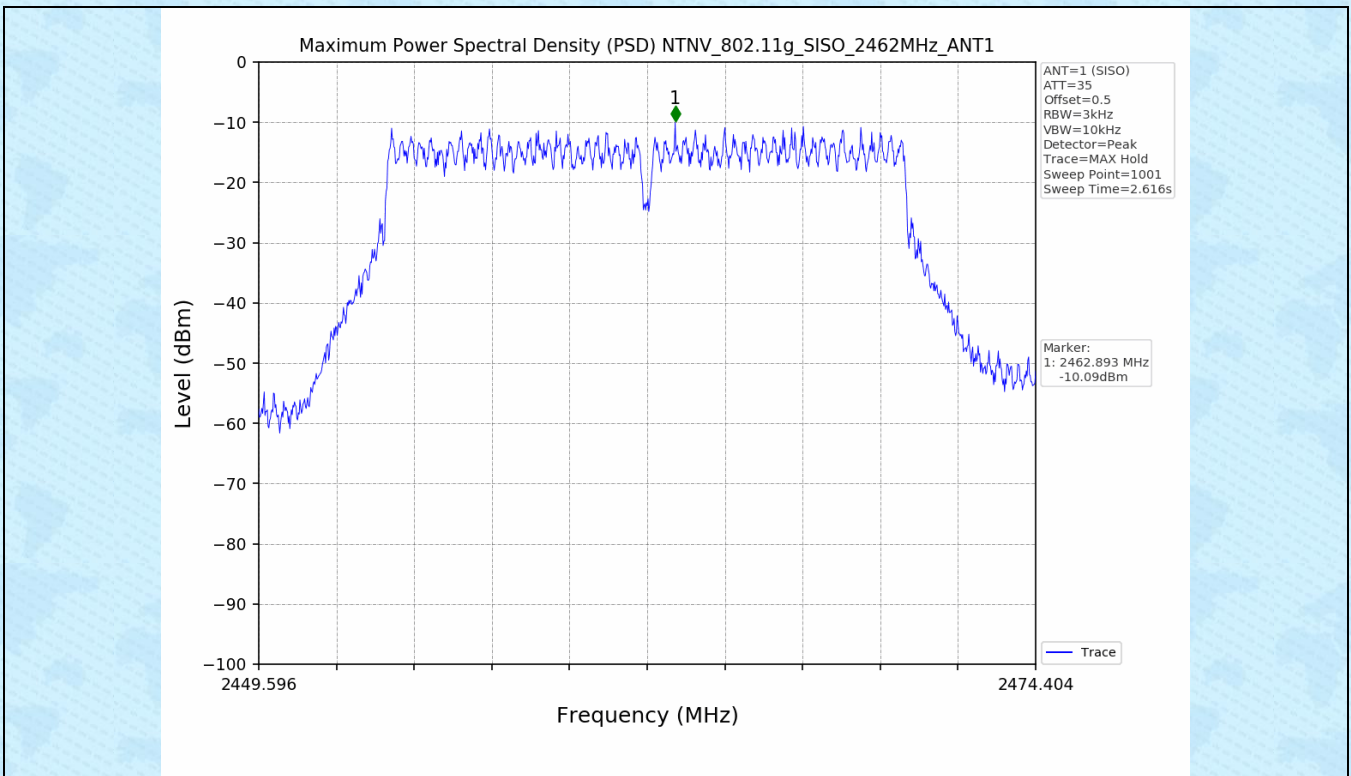

3. Maximum Power Spectral Density (PSD)

3.1 Test Result

Test Mode	Frequency (MHz)	Tx Type	Maximum Power Spectral Density (dBm/3KHz)	Limits (dBm/3kHz)	Verdict
802.11b	2412	SISO	-8.50	≤8	PASS
	2437	SISO	-7.85	≤8	PASS
	2462	SISO	-8.39	≤8	PASS
802.11g	2412	SISO	-10.40	≤8	PASS
	2437	SISO	-9.20	≤8	PASS
	2462	SISO	-10.09	≤8	PASS
802.11n(HT20)	2412	SISO	-12.36	≤8	PASS
	2437	SISO	-10.31	≤8	PASS
	2462	SISO	-11.08	≤8	PASS
802.11n(HT40)	2422	SISO	-13.70	≤8	PASS
	2437	SISO	-13.46	≤8	PASS
	2452	SISO	-13.59	≤8	PASS

3.2 Test Graph

4. Unwanted Emissions in Non-restricted Frequency Bands

4.1 Test Result

Test Mode	Frequency (MHz)	TX Type	ANT No.	Spurious Conducted Emission (dBm)	Limits (dBm)	Verdict
802.11b	2412	SISO	1	Refer to test graph	-14.05	PASS
	2437	SISO	1	Refer to test graph	-14.05	PASS
	2462	SISO	1	Refer to test graph	-14.05	PASS
802.11g	2412	SISO	1	Refer to test graph	-16.29	PASS
	2437	SISO	1	Refer to test graph	-16.29	PASS
	2462	SISO	1	Refer to test graph	-16.29	PASS
802.11n(HT20)	2412	SISO	1	Refer to test graph	-17.21	PASS
	2437	SISO	1	Refer to test graph	-17.21	PASS
	2462	SISO	1	Refer to test graph	-17.21	PASS
802.11n(HT40)	2422	SISO	1	Refer to test graph	-20.05	PASS
	2437	SISO	1	Refer to test graph	-20.05	PASS
	2452	SISO	1	Refer to test graph	-20.05	PASS