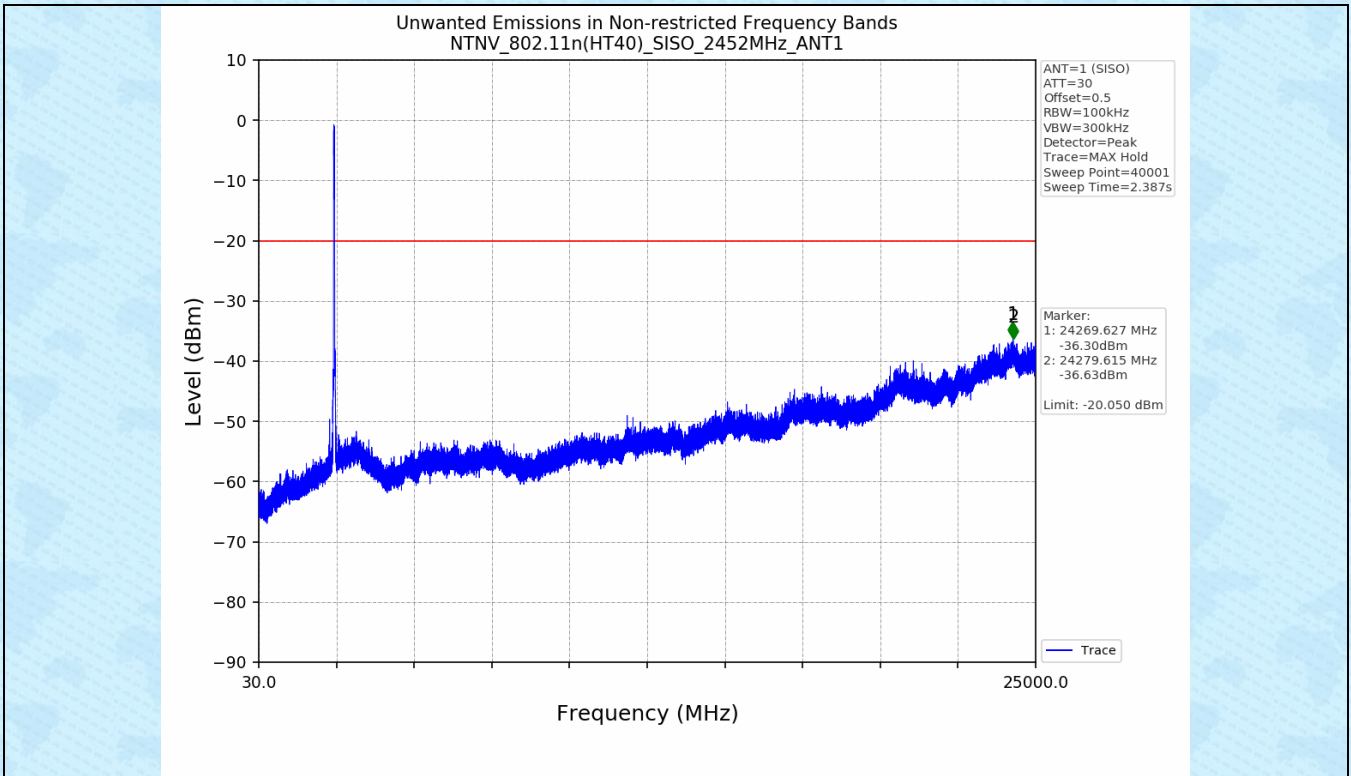

3.2 Test Graph

4. Unwanted Emissions in Non-restricted Frequency Bands

4.1 Test Result

Test Mode	Frequency (MHz)	TX Type	ANT No.	Spurious Conducted Emission (dBm)	Limits (dBm)	Verdict
802.11b	2412	SISO	1	Refer to test graph	-14.05	PASS
	2437	SISO	1	Refer to test graph	-14.05	PASS
	2462	SISO	1	Refer to test graph	-14.05	PASS
802.11g	2412	SISO	1	Refer to test graph	-16.29	PASS
	2437	SISO	1	Refer to test graph	-16.29	PASS
	2462	SISO	1	Refer to test graph	-16.29	PASS
802.11n(HT20)	2412	SISO	1	Refer to test graph	-17.21	PASS
	2437	SISO	1	Refer to test graph	-17.21	PASS
	2462	SISO	1	Refer to test graph	-17.21	PASS
802.11n(HT40)	2422	SISO	1	Refer to test graph	-20.05	PASS
	2437	SISO	1	Refer to test graph	-20.05	PASS
	2452	SISO	1	Refer to test graph	-20.05	PASS

4.2 Test Graph

-----End-----