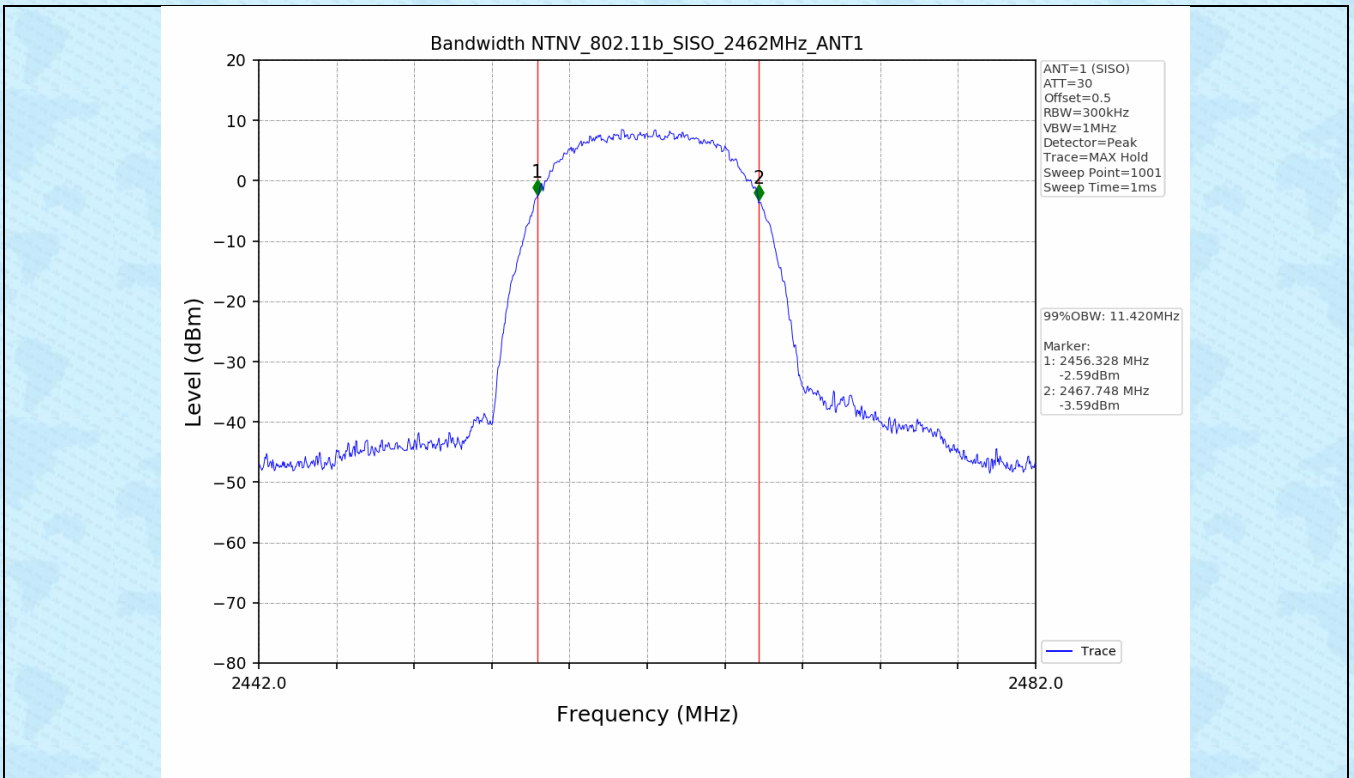

1.2 Test Graph - 6dB Bandwidth

1.3 Test Graph - 99% Occupied Bandwidth

2. Maximum Conducted Output Power

2.1 Test Result

Test Mode	Frequency (MHz)	Tx Type	Measured Peak Output Power (dBm)	Limits (dBm)	EIRP(dBm)	Limits (dBm)	Verdict
802.11b	2412	SISO	20.09	30	22.79	36	PASS
	2437	SISO	20.71	30	23.41	36	PASS
	2462	SISO	20.14	30	22.84	36	PASS
802.11g	2412	SISO	22.37	30	25.07	36	PASS
	2437	SISO	22.14	30	24.84	36	PASS
	2462	SISO	22.69	30	25.39	36	PASS
802.11n(HT20)	2412	SISO	21.42	30	24.12	36	PASS
	2437	SISO	22.15	30	24.85	36	PASS
	2462	SISO	21.83	30	24.53	36	PASS
802.11n(HT40)	2422	SISO	21.49	30	24.19	36	PASS
	2437	SISO	21.90	30	24.60	36	PASS
	2452	SISO	21.76	30	24.46	36	PASS

3. Maximum Power Spectral Density (PSD)

3.1 Test Result

Test Mode	Frequency (MHz)	Tx Type	Maximum Power Spectral Density (dBm/3KHz)	Limits (dBm/3kHz)	Verdict
802.11b	2412	SISO	-8.50	≤8	PASS
	2437	SISO	-7.85	≤8	PASS
	2462	SISO	-8.39	≤8	PASS
802.11g	2412	SISO	-10.40	≤8	PASS
	2437	SISO	-9.20	≤8	PASS
	2462	SISO	-10.09	≤8	PASS
802.11n(HT20)	2412	SISO	-12.36	≤8	PASS
	2437	SISO	-10.31	≤8	PASS
	2462	SISO	-11.08	≤8	PASS
802.11n(HT40)	2422	SISO	-13.70	≤8	PASS
	2437	SISO	-13.46	≤8	PASS
	2452	SISO	-13.59	≤8	PASS