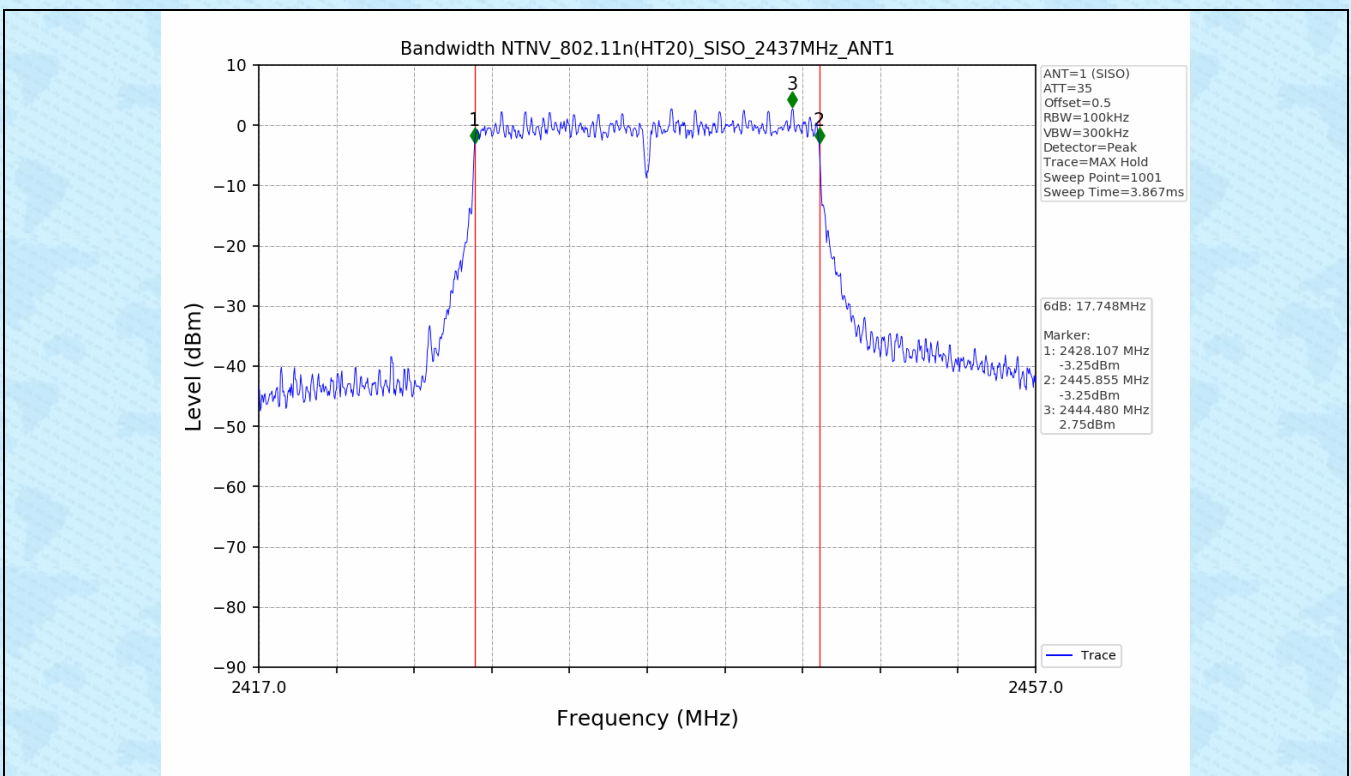

Appendix for 15.247

1. Bandwidth

1.1 Test Result

Test Mode	Frequency (MHz)	TX Type	ANT No.	6dB Bandwidth		Verdict
				Test Result (MHz)	Limits (MHz)	
802.11b	2412	SISO	1	9.305	≥0.5	PASS
	2437	SISO	1	9.139	≥0.5	PASS
	2462	SISO	1	9.282	≥0.5	PASS
802.11g	2412	SISO	1	16.553	≥0.5	PASS
	2437	SISO	1	16.540	≥0.5	PASS
	2462	SISO	1	16.538	≥0.5	PASS
802.11n(HT20)	2412	SISO	1	17.762	≥0.5	PASS
	2437	SISO	1	17.748	≥0.5	PASS
	2462	SISO	1	17.764	≥0.5	PASS
802.11n(HT40)	2422	SISO	1	36.406	≥0.5	PASS
	2437	SISO	1	36.048	≥0.5	PASS
	2452	SISO	1	36.355	≥0.5	PASS

Test Mode	Frequency (MHz)	TX Type	ANT No.	99% Occupied Bandwidth	
				Test Result (MHz)	
802.11b	2412	SISO	1	11.406	Only for Report Use
	2437	SISO	1	11.379	Only for Report Use
	2462	SISO	1	11.420	Only for Report Use
802.11g	2412	SISO	1	16.670	Only for Report Use
	2437	SISO	1	16.613	Only for Report Use
	2462	SISO	1	16.652	Only for Report Use
802.11n(HT20)	2412	SISO	1	17.772	Only for Report Use
	2437	SISO	1	17.747	Only for Report Use
	2462	SISO	1	17.761	Only for Report Use
802.11n(HT40)	2422	SISO	1	36.290	Only for Report Use
	2437	SISO	1	36.134	Only for Report Use
	2452	SISO	1	36.266	Only for Report Use

1.2 Test Graph - 6dB Bandwidth

1.3 Test Graph - 99% Occupied Bandwidth

2. Maximum Conducted Output Power

2.1 Test Result

Test Mode	Frequency (MHz)	Tx Type	Measured Peak Output Power (dBm)	Limits (dBm)	EIRP(dBm)	Limits (dBm)	Verdict
802.11b	2412	SISO	20.09	30	22.79	36	PASS
	2437	SISO	20.71	30	23.41	36	PASS
	2462	SISO	20.14	30	22.84	36	PASS
802.11g	2412	SISO	22.37	30	25.07	36	PASS
	2437	SISO	22.14	30	24.84	36	PASS
	2462	SISO	22.69	30	25.39	36	PASS
802.11n(HT20)	2412	SISO	21.42	30	24.12	36	PASS
	2437	SISO	22.15	30	24.85	36	PASS
	2462	SISO	21.83	30	24.53	36	PASS
802.11n(HT40)	2422	SISO	21.49	30	24.19	36	PASS
	2437	SISO	21.90	30	24.60	36	PASS
	2452	SISO	21.76	30	24.46	36	PASS