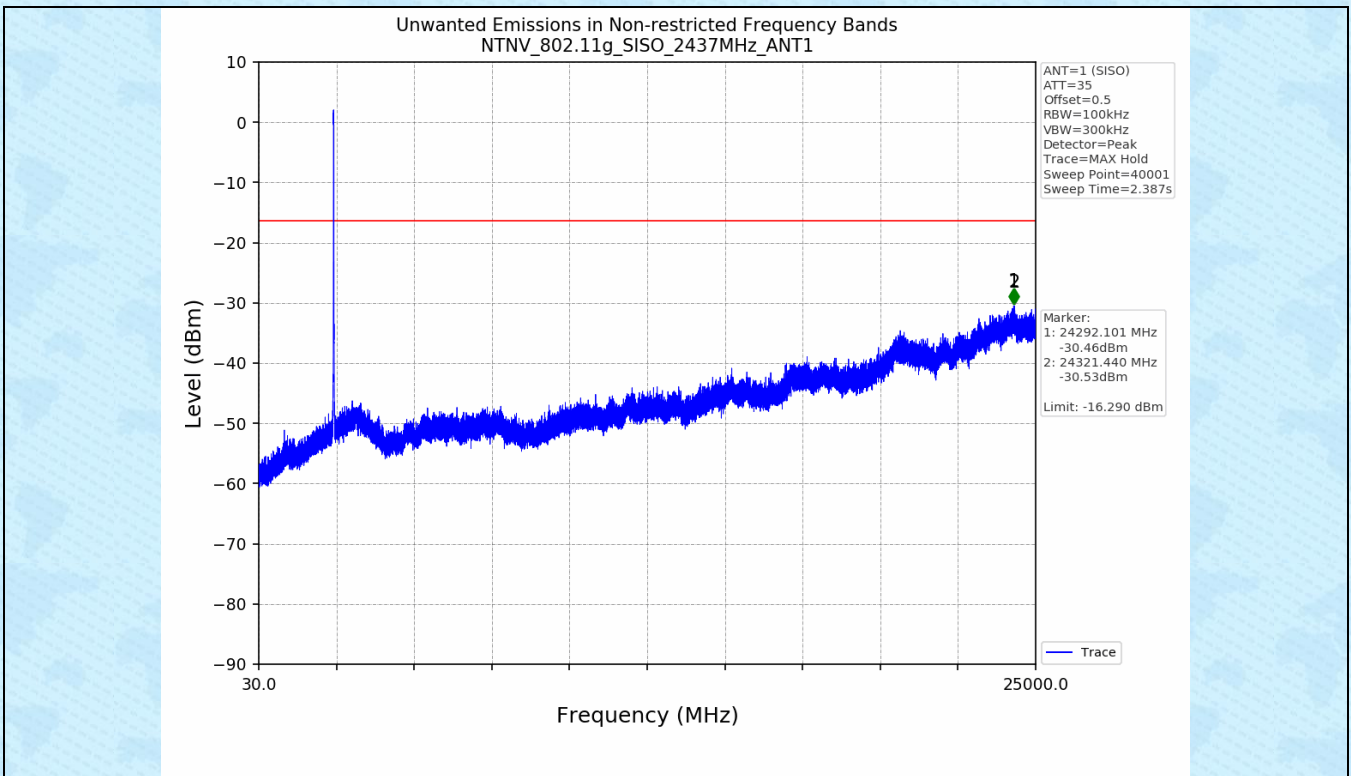

3.2 Test Graph

4. Unwanted Emissions in Non-restricted Frequency Bands

4.1 Test Result

Test Mode	Frequency (MHz)	TX Type	ANT No.	Spurious Conducted Emission (dBm)	Limits (dBm)	Verdict
802.11b	2412	SISO	1	Refer to test graph	-14.05	PASS
	2437	SISO	1	Refer to test graph	-14.05	PASS
	2462	SISO	1	Refer to test graph	-14.05	PASS
802.11g	2412	SISO	1	Refer to test graph	-16.29	PASS
	2437	SISO	1	Refer to test graph	-16.29	PASS
	2462	SISO	1	Refer to test graph	-16.29	PASS
802.11n(HT20)	2412	SISO	1	Refer to test graph	-17.21	PASS
	2437	SISO	1	Refer to test graph	-17.21	PASS
	2462	SISO	1	Refer to test graph	-17.21	PASS
802.11n(HT40)	2422	SISO	1	Refer to test graph	-20.05	PASS
	2437	SISO	1	Refer to test graph	-20.05	PASS
	2452	SISO	1	Refer to test graph	-20.05	PASS

4.2 Test Graph

-----End-----