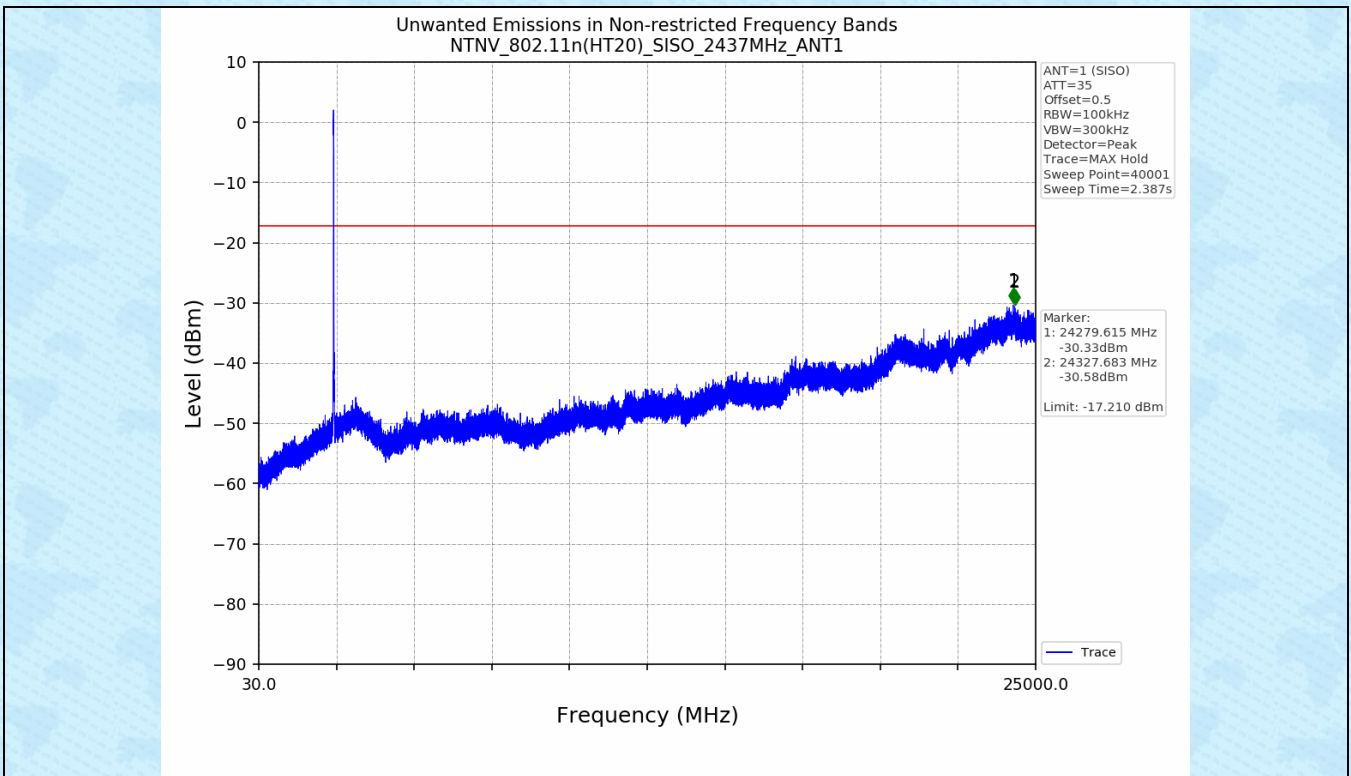

3.2 Test Graph

4. Unwanted Emissions in Non-restricted Frequency Bands

4.1 Test Result

Test Mode	Frequency (MHz)	TX Type	ANT No.	Spurious Conducted Emission (dBm)	Limits (dBm)	Verdict
802.11b	2412	SISO	1	Refer to test graph	-14.05	PASS
	2437	SISO	1	Refer to test graph	-14.05	PASS
	2462	SISO	1	Refer to test graph	-14.05	PASS
802.11g	2412	SISO	1	Refer to test graph	-16.29	PASS
	2437	SISO	1	Refer to test graph	-16.29	PASS
	2462	SISO	1	Refer to test graph	-16.29	PASS
802.11n(HT20)	2412	SISO	1	Refer to test graph	-17.21	PASS
	2437	SISO	1	Refer to test graph	-17.21	PASS
	2462	SISO	1	Refer to test graph	-17.21	PASS
802.11n(HT40)	2422	SISO	1	Refer to test graph	-20.05	PASS
	2437	SISO	1	Refer to test graph	-20.05	PASS
	2452	SISO	1	Refer to test graph	-20.05	PASS

4.2 Test Graph

-----End-----