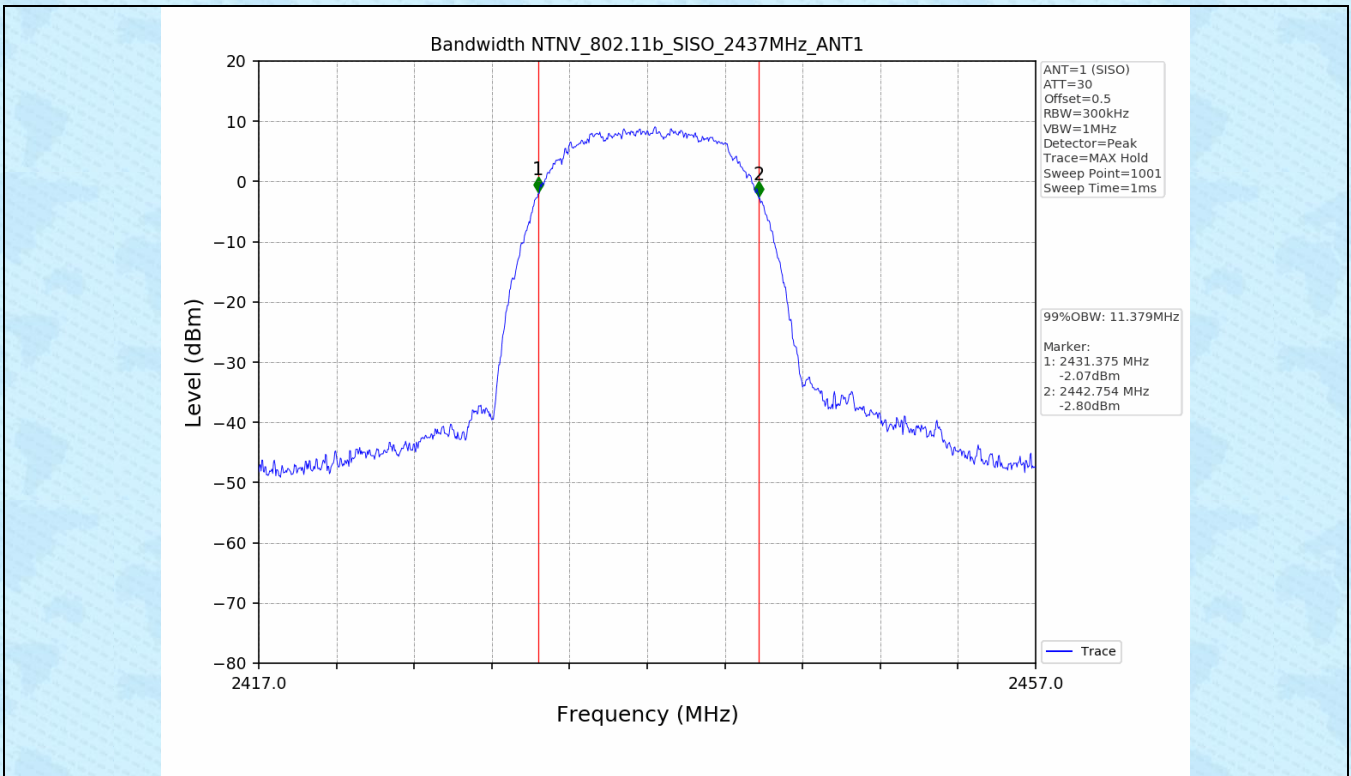

1.2 Test Graph - 6dB Bandwidth

1.3 Test Graph - 99% Occupied Bandwidth

2. Maximum Conducted Output Power

2.1 Test Result

Test Mode	Frequency (MHz)	Tx Type	Measured Peak Output Power (dBm)	Limits (dBm)	EIRP(dBm)	Limits (dBm)	Verdict
802.11b	2412	SISO	20.09	30	22.79	36	PASS
	2437	SISO	20.71	30	23.41	36	PASS
	2462	SISO	20.14	30	22.84	36	PASS
802.11g	2412	SISO	22.37	30	25.07	36	PASS
	2437	SISO	22.14	30	24.84	36	PASS
	2462	SISO	22.69	30	25.39	36	PASS
802.11n(HT20)	2412	SISO	21.42	30	24.12	36	PASS
	2437	SISO	22.15	30	24.85	36	PASS
	2462	SISO	21.83	30	24.53	36	PASS
802.11n(HT40)	2422	SISO	21.49	30	24.19	36	PASS
	2437	SISO	21.90	30	24.60	36	PASS
	2452	SISO	21.76	30	24.46	36	PASS

3. Maximum Power Spectral Density (PSD)

3.1 Test Result

Test Mode	Frequency (MHz)	Tx Type	Maximum Power Spectral Density (dBm/3KHz)	Limits (dBm/3kHz)	Verdict
802.11b	2412	SISO	-8.50	≤8	PASS
	2437	SISO	-7.85	≤8	PASS
	2462	SISO	-8.39	≤8	PASS
802.11g	2412	SISO	-10.40	≤8	PASS
	2437	SISO	-9.20	≤8	PASS
	2462	SISO	-10.09	≤8	PASS
802.11n(HT20)	2412	SISO	-12.36	≤8	PASS
	2437	SISO	-10.31	≤8	PASS
	2462	SISO	-11.08	≤8	PASS
802.11n(HT40)	2422	SISO	-13.70	≤8	PASS
	2437	SISO	-13.46	≤8	PASS
	2452	SISO	-13.59	≤8	PASS

3.2 Test Graph

4. Unwanted Emissions in Non-restricted Frequency Bands

4.1 Test Result

Test Mode	Frequency (MHz)	TX Type	ANT No.	Spurious Conducted Emission (dBm)	Limits (dBm)	Verdict
802.11b	2412	SISO	1	Refer to test graph	-14.05	PASS
	2437	SISO	1	Refer to test graph	-14.05	PASS
	2462	SISO	1	Refer to test graph	-14.05	PASS
802.11g	2412	SISO	1	Refer to test graph	-16.29	PASS
	2437	SISO	1	Refer to test graph	-16.29	PASS
	2462	SISO	1	Refer to test graph	-16.29	PASS
802.11n(HT20)	2412	SISO	1	Refer to test graph	-17.21	PASS
	2437	SISO	1	Refer to test graph	-17.21	PASS
	2462	SISO	1	Refer to test graph	-17.21	PASS
802.11n(HT40)	2422	SISO	1	Refer to test graph	-20.05	PASS
	2437	SISO	1	Refer to test graph	-20.05	PASS
	2452	SISO	1	Refer to test graph	-20.05	PASS