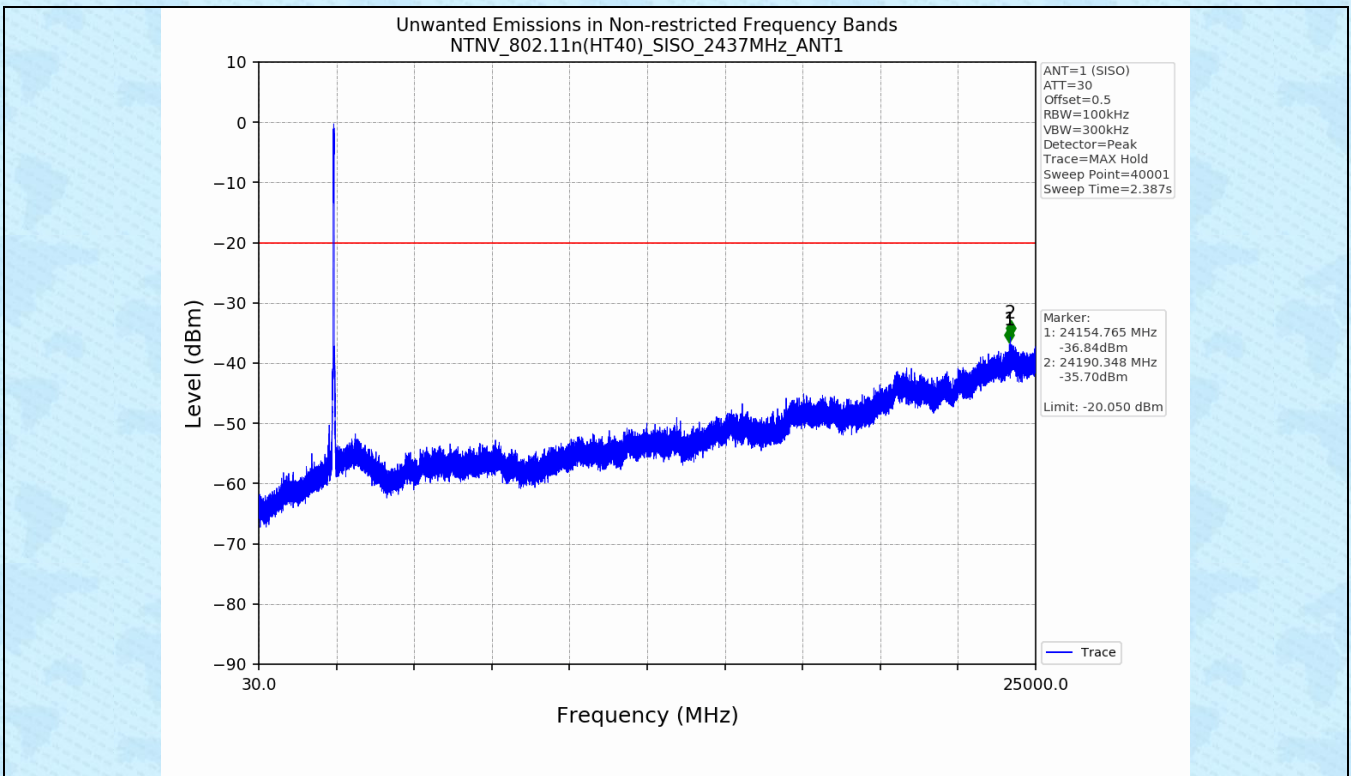

3.2 Test Graph

4. Unwanted Emissions in Non-restricted Frequency Bands

4.1 Test Result

Test Mode	Frequency (MHz)	TX Type	ANT No.	Spurious Conducted Emission (dBm)	Limits (dBm)	Verdict
802.11b	2412	SISO	1	Refer to test graph	-14.05	PASS
	2437	SISO	1	Refer to test graph	-14.05	PASS
	2462	SISO	1	Refer to test graph	-14.05	PASS
802.11g	2412	SISO	1	Refer to test graph	-16.29	PASS
	2437	SISO	1	Refer to test graph	-16.29	PASS
	2462	SISO	1	Refer to test graph	-16.29	PASS
802.11n(HT20)	2412	SISO	1	Refer to test graph	-17.21	PASS
	2437	SISO	1	Refer to test graph	-17.21	PASS
	2462	SISO	1	Refer to test graph	-17.21	PASS
802.11n(HT40)	2422	SISO	1	Refer to test graph	-20.05	PASS
	2437	SISO	1	Refer to test graph	-20.05	PASS
	2452	SISO	1	Refer to test graph	-20.05	PASS

4.2 Test Graph

-----End-----