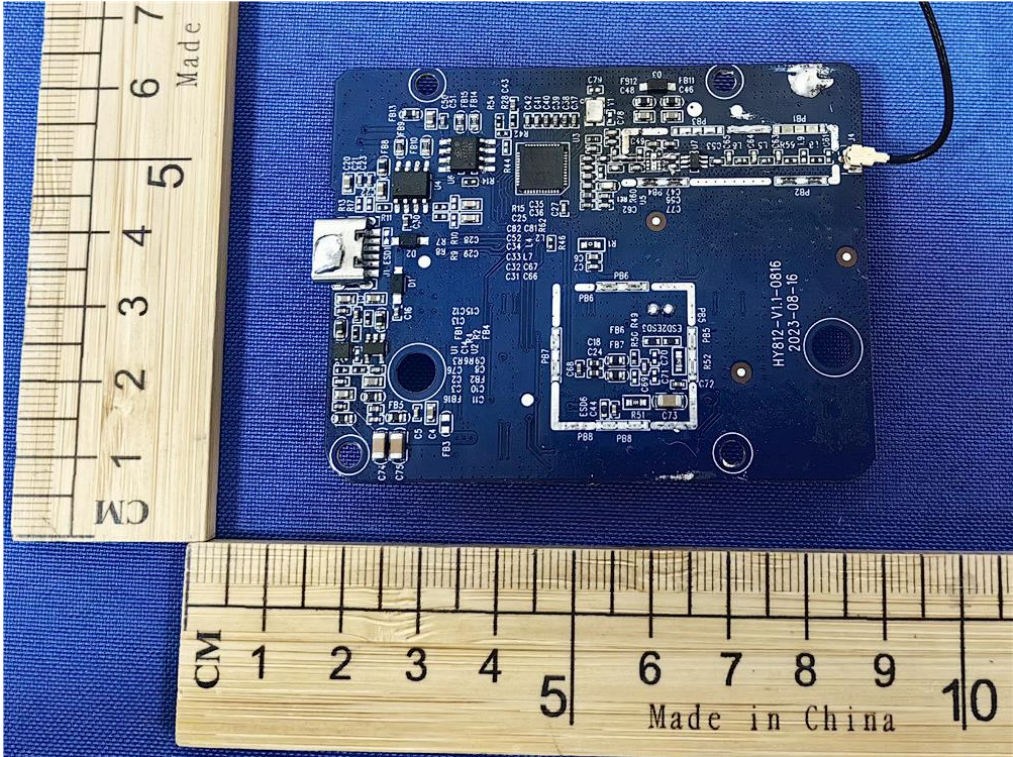

Internal

Model: 7003D4QSP9 (Black)

Model: 7003D4QSP9 (Black)