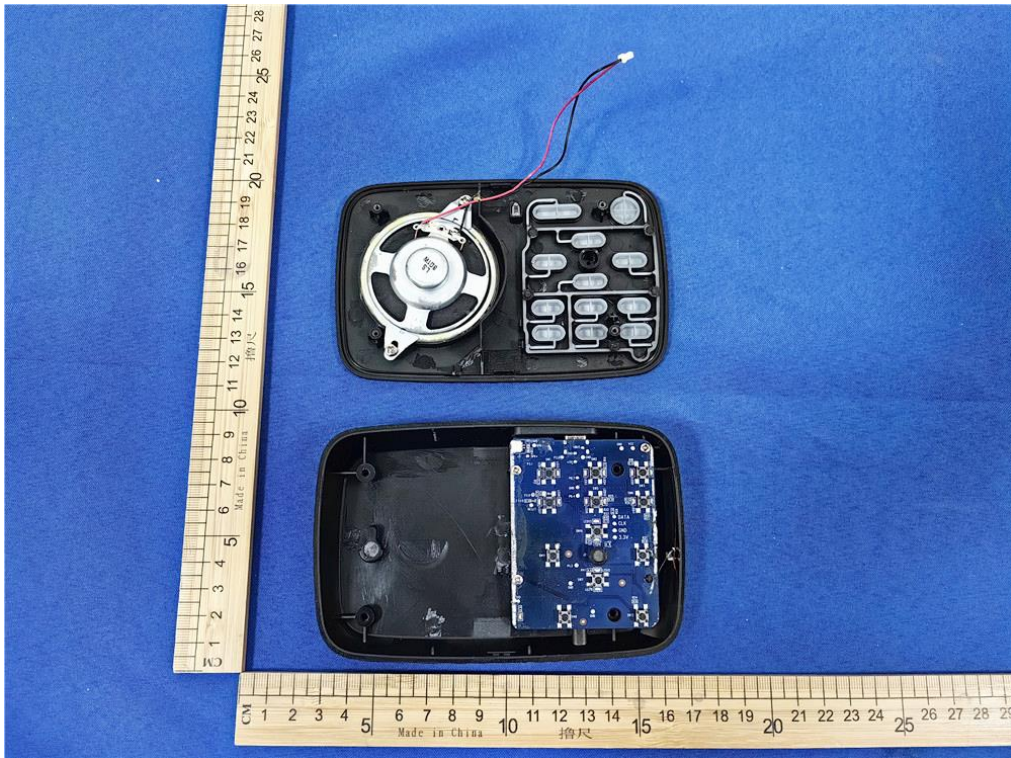

Internal

Model: 7003D4QSP9 (Black)

Model: 7003D4QSP9 (Black)