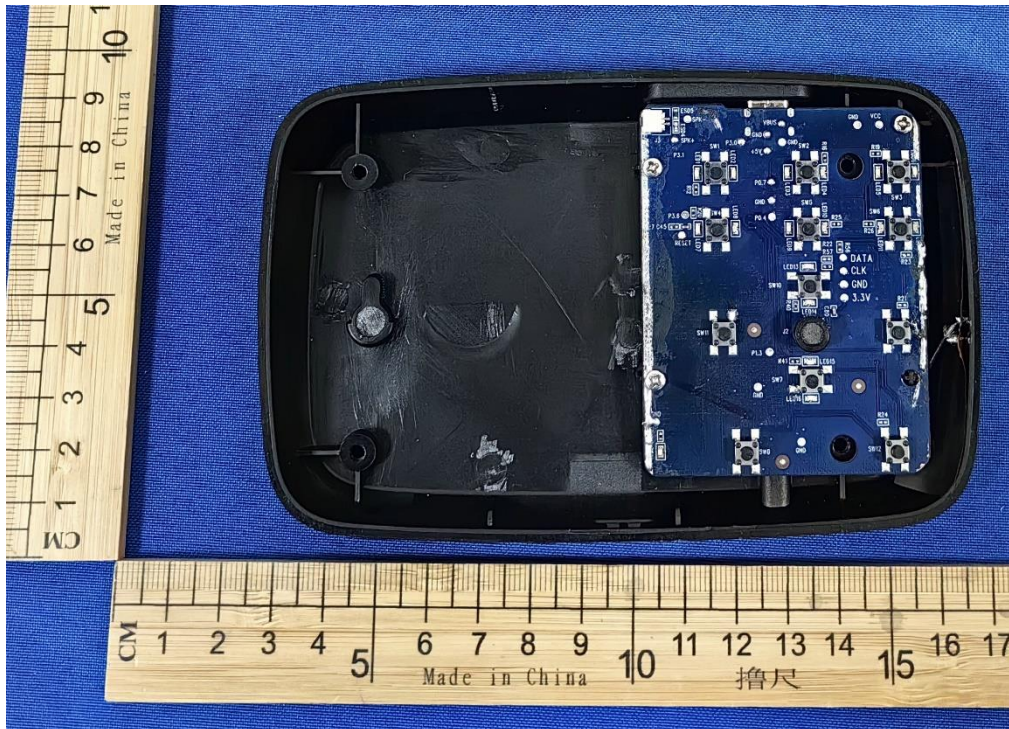

Internal

Model: 7003D4QSP9 (Black)

Model: 7003D4QSP9 (Black)