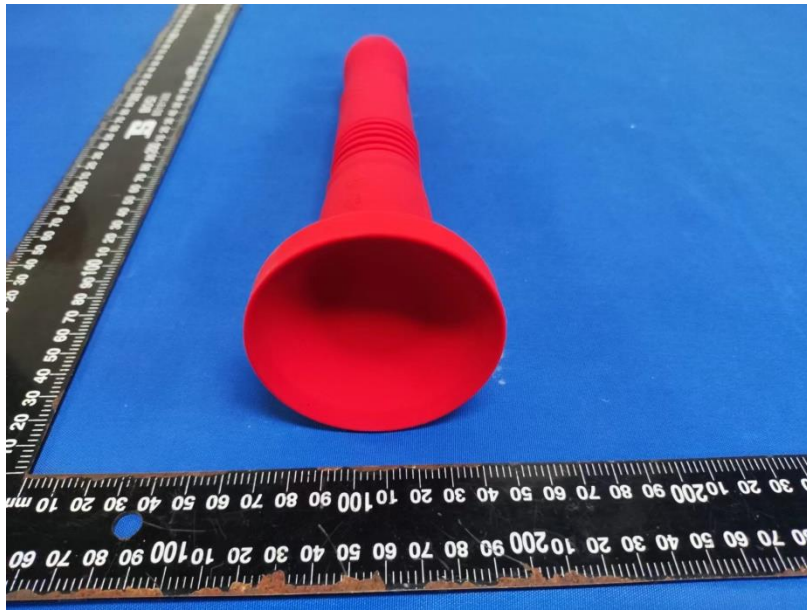

Product Name: LOVENSE Gravity

Test Model No.: Gravity

-----END-----