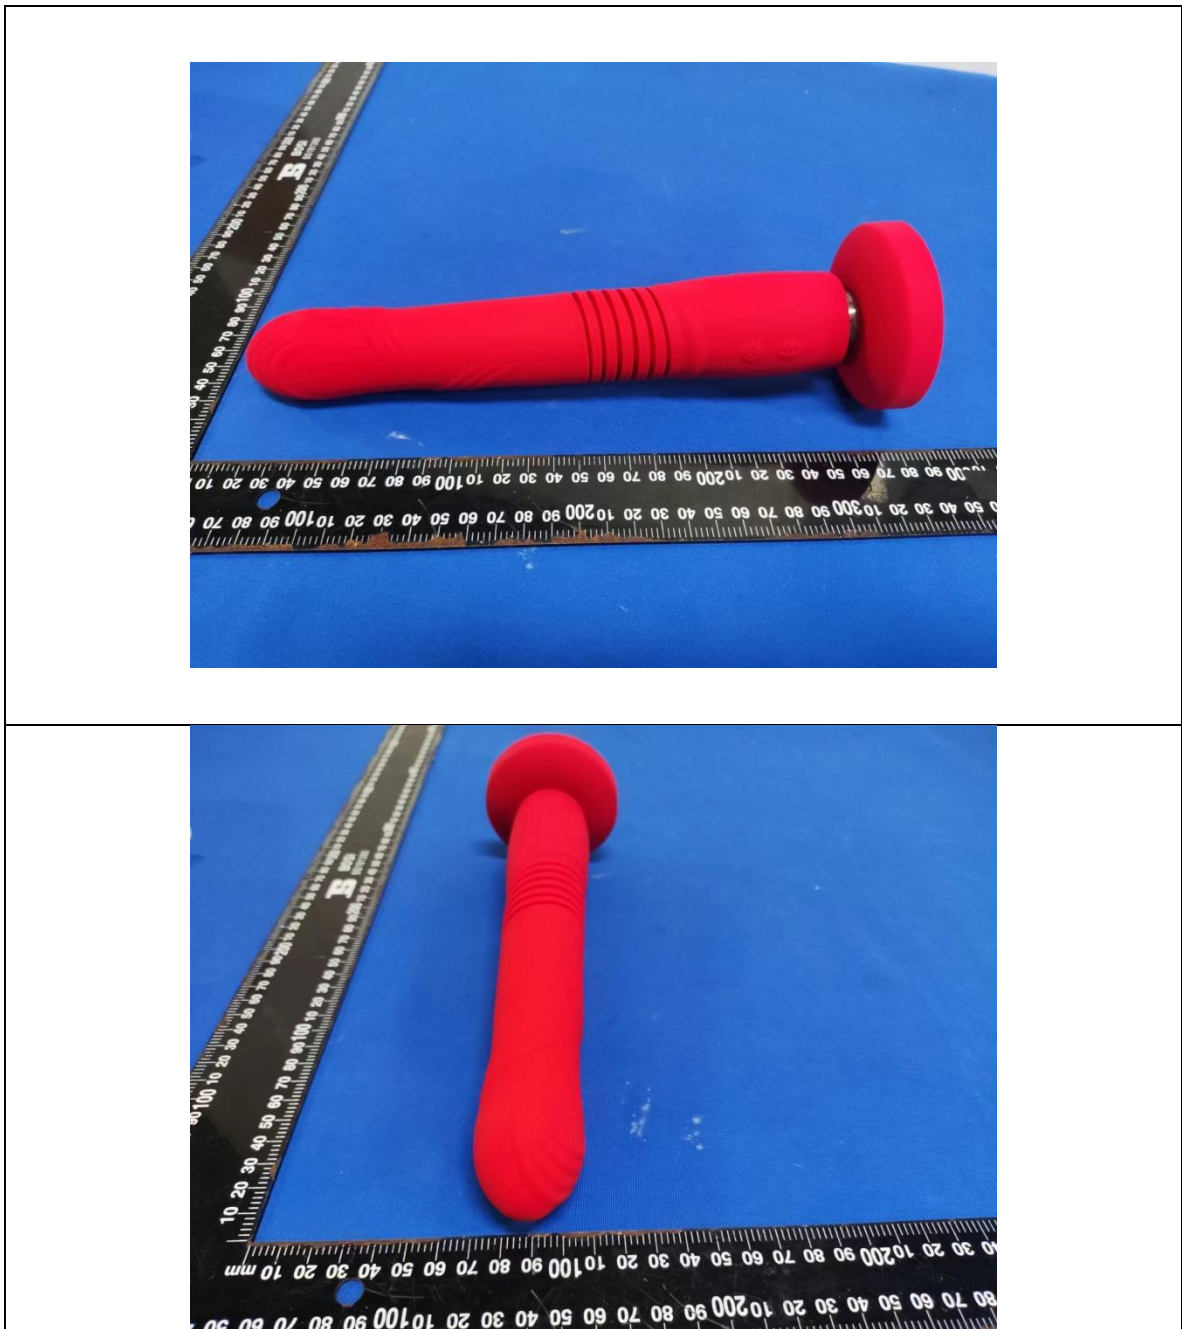

Product Name: LOVENSE Gravity

Test Model No.: Gravity

-----END-----