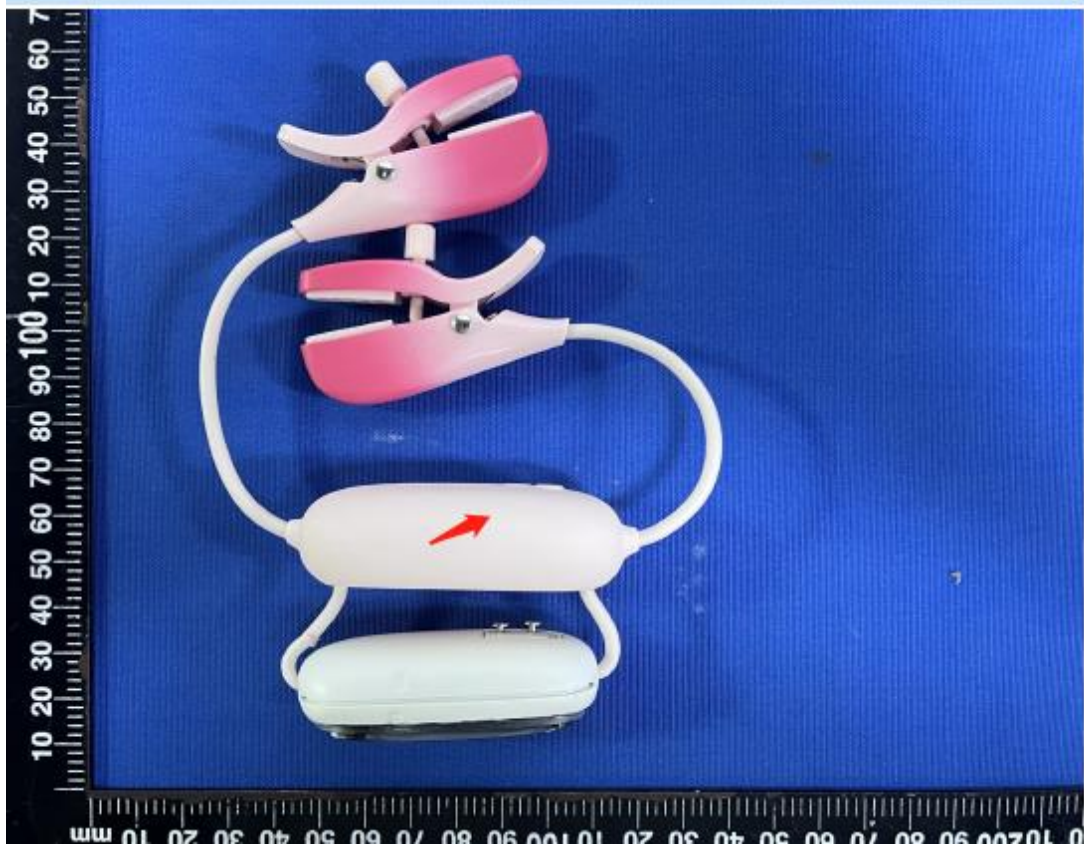

## Label and label location

Size:6mm\*5mm

LOVENSE Gemini

Model: Gemini

FCC ID: **2AXNT-GEMINI**