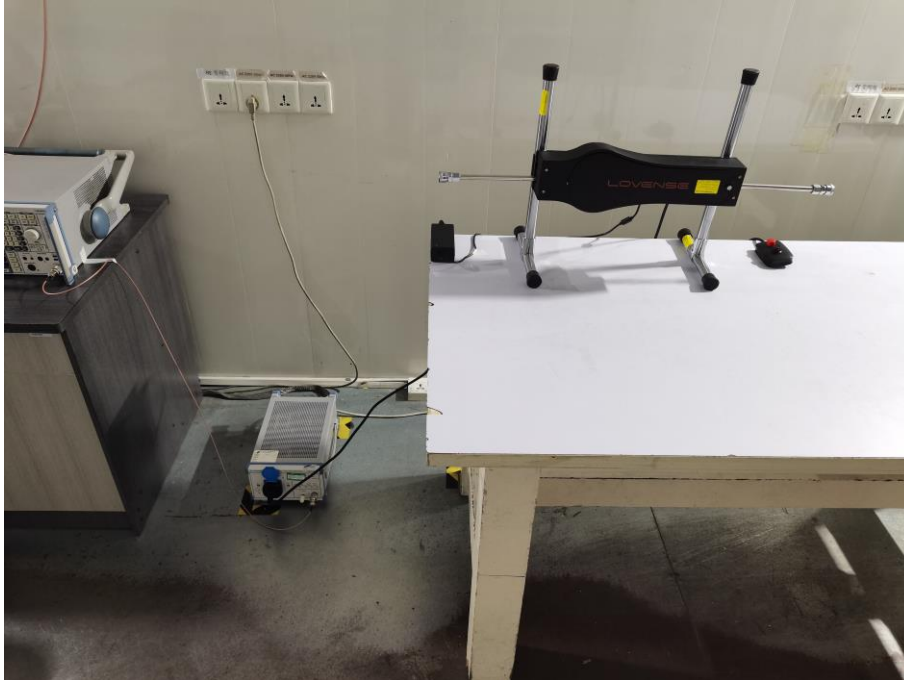

Product Name: LOVENSE Blast

Test Model No.: Blast

Test Setup Photo

Radiated Emission

Conducted Emission

-----End-----