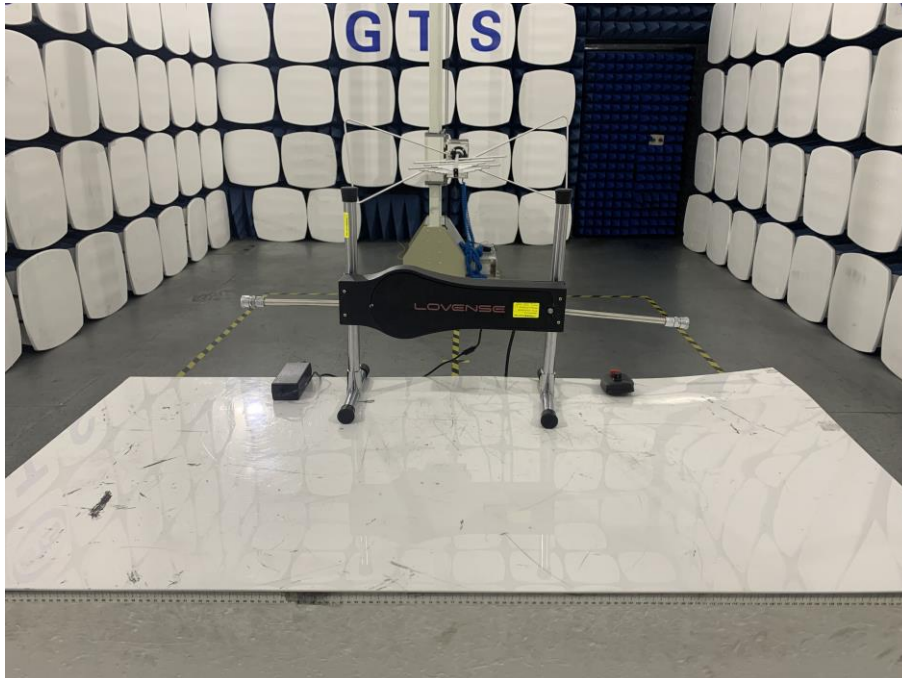

Product Name: LOVENSE Blast

Test Model No.: Blast

Test Setup Photo

Radiated Emission

Conducted Emission

-----End-----