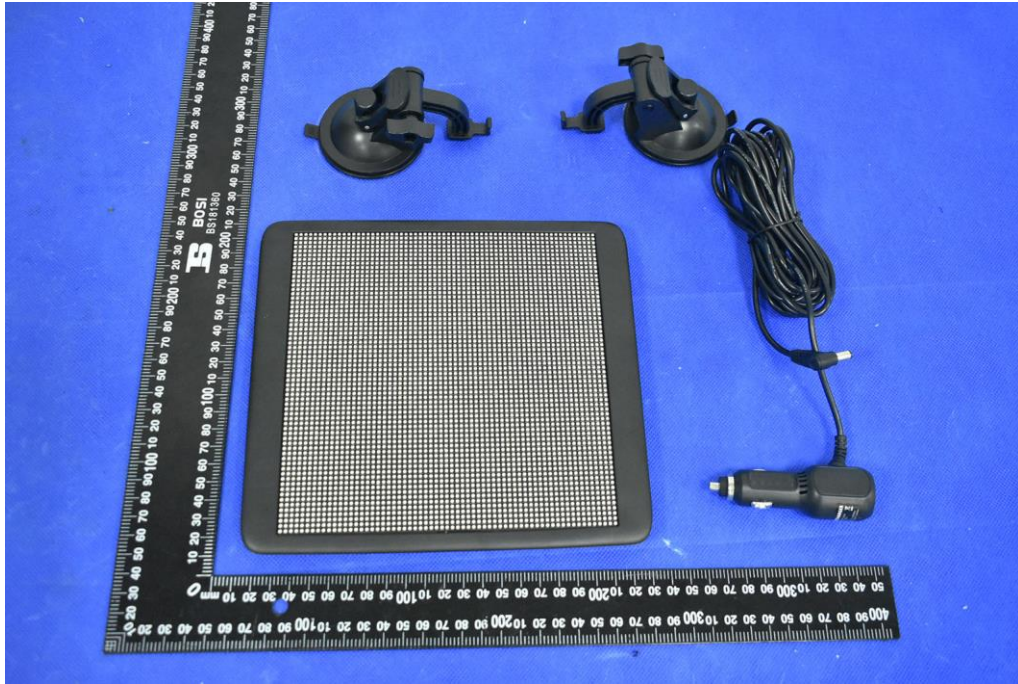

FCC ID: 2AXND-CXB-01

CAR CHARGER
MODEL: MCA-312A
INPUT: 12VDC
OUTPUT:
USB 5VDC 2.0AM Max
DC 4.8VDC 1.2VDC 5A Max