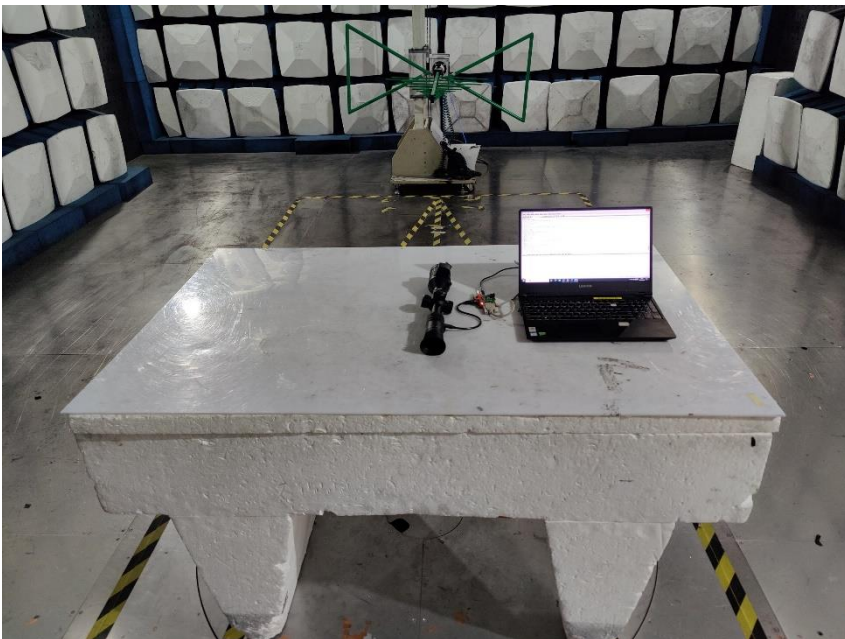

Appendix

Photographs of Test Setup for KSCR2405000838AT

Test Model No.: AGM SPECTRUM LRF 4K

Test Setup Photo

Conducted Emissions at AC Power Line (150kHz-30MHz)

Radiated Spurious Emissions Below 1GHz

Radiated Spurious Emissions Above 1GHz

Conducted Peak Output Power