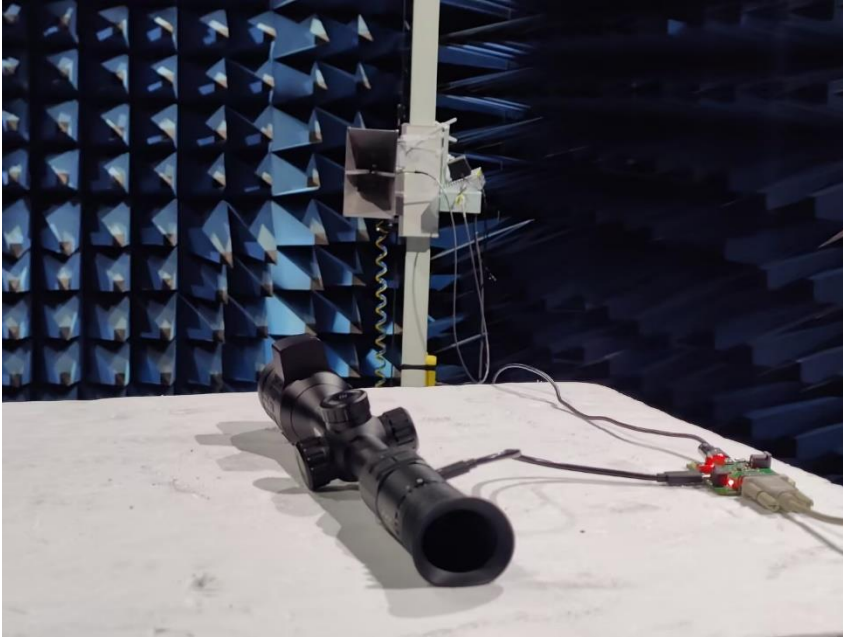

Appendix

Photographs of Test Setup for KSCR2405000838AT

Test Model No.: AGM SPECTRUM LRF 4K

Test Setup Photo

Conducted Emissions at AC Power Line (150kHz-30MHz)

Radiated Spurious Emissions Below 1GHz

Radiated Spurious Emissions Above 1GHz

Conducted Peak Output Power