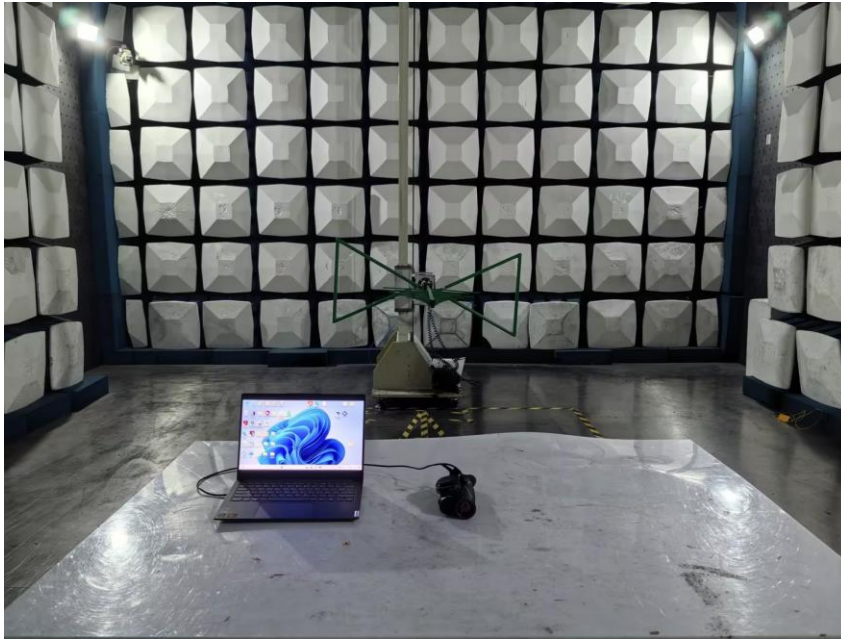

Appendix

Photographs of Test Setup for KSCR2405000923AT

Test Model No.: AGM ReachIR LRF 35-640

Test Setup Photo

Conducted Emissions at AC Power Line (150kHz-30MHz)

Conducted Test

Radiated Test Below 1GHz

Radiated Test Above 1GHz